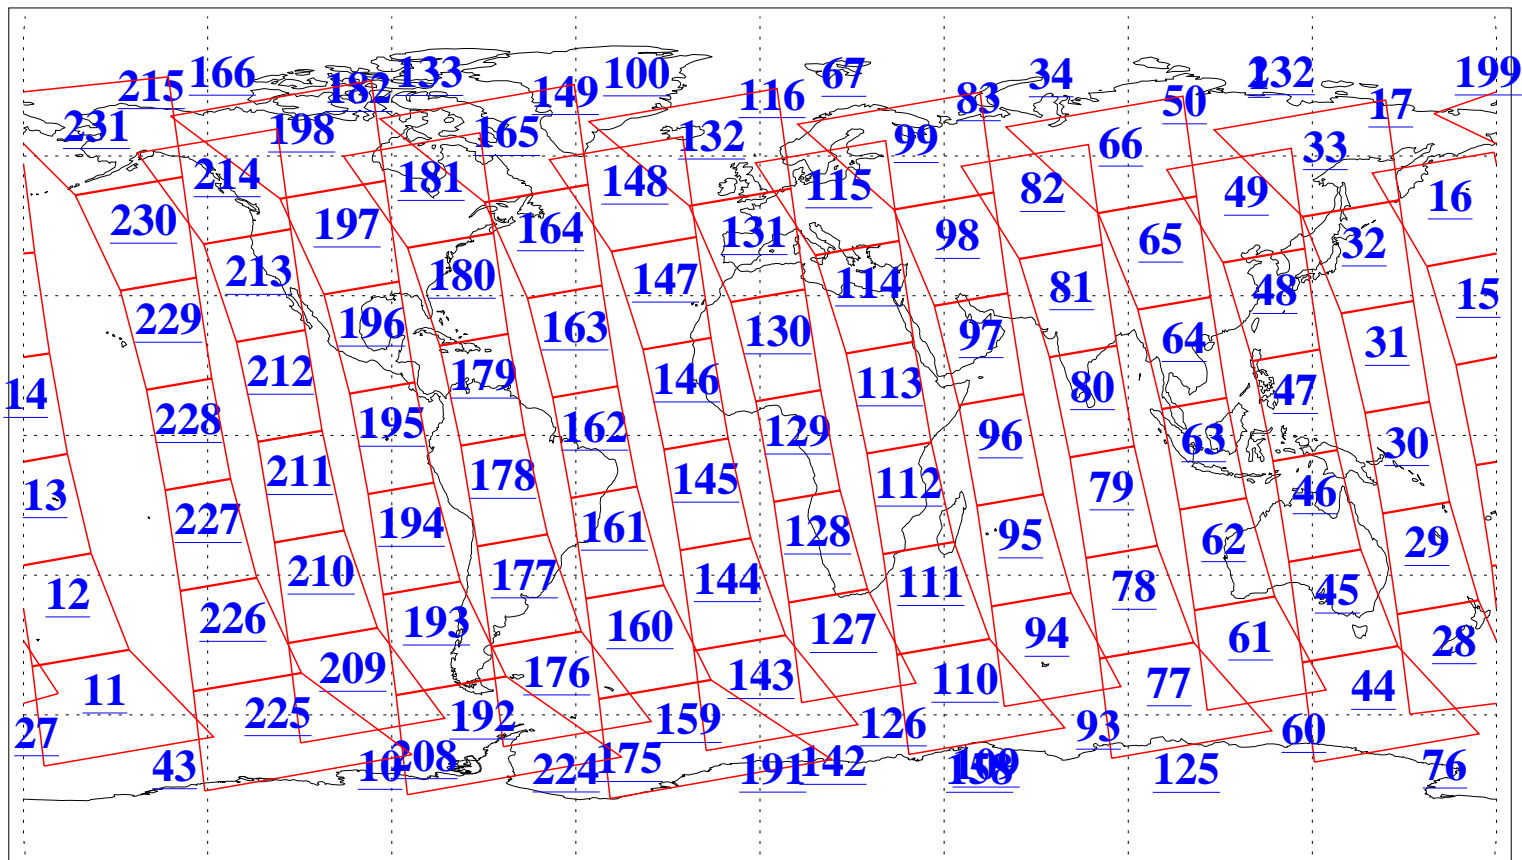

L1B Availability
AMSU Granules: 240
HSB Granules: 0
AIRS Granules: 240

16 May 2003
DoY 136
Aqua Day 377
Granules: 1 to 120

Granules: 121 to 240

Legend: AMSU Available, HSB Available, AIRS Available

L1B Availability
AMSU Granules: 240
HSB Granules: 0
AIRS Granules: 240

16 May 2003
DoY 136
Aqua Day 377

Ascending Granules

Descending Granules

Legend: AMSU Available, HSB Available, AIRS Available

L1B Availability
 AMSU Granules: 240
 HSB Granules: 0
 AIRS Granules: 240

16 May 2003
 DoY 136
 Aqua Day 377

Northern Hemisphere Granules

Southern Hemisphere Granules

Legend: AMSU Available, HSB Available, AIRS Available