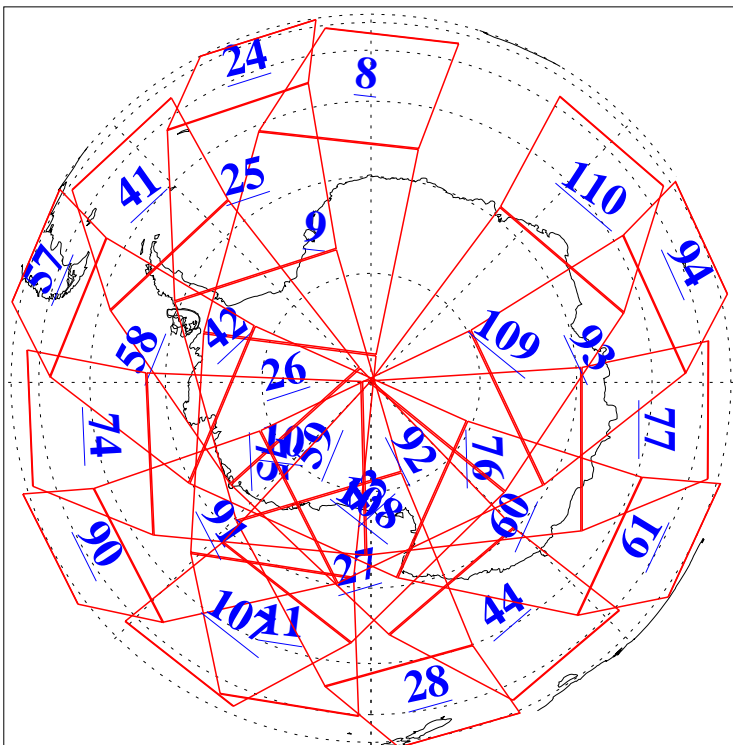

L1B Availability
AMSU Granules: 240
HSB Granules: 0
AIRS Granules: 240

16 May 2003
DoY 136
Aqua Day 377
Granules: 1 to 120

Granules: 121 to 240

Legend: AMSU Available, HSB Available, AIRS Available

L1B Availability
AMSU Granules: 240
HSB Granules: 0
AIRS Granules: 240

16 May 2003
DoY 136
Aqua Day 377

Ascending Granules

Descending Granules

Legend: AMSU Available, HSB Available, AIRS Available

L1B Availability
 AMSU Granules: 240
 HSB Granules: 0
 AIRS Granules: 240

16 May 2003
 DoY 136
 Aqua Day 377

Northern Hemisphere Granules

Southern Hemisphere Granules

Legend: AMSU Available, HSB Available, AIRS Available