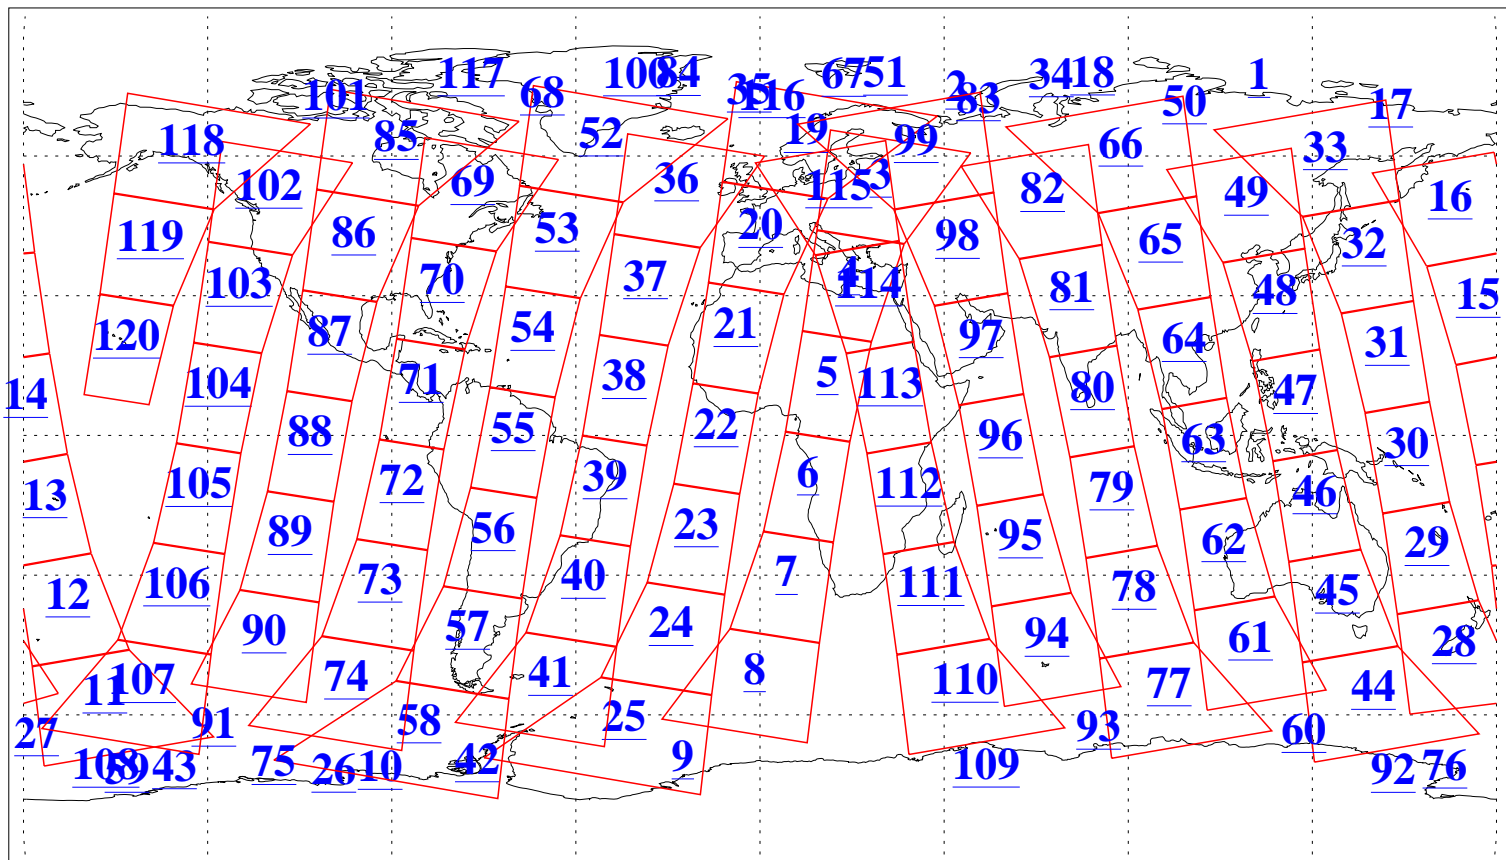

L1B Availability
AMSU Granules: 240
HSB Granules: 0
AIRS Granules: 240

16 May 2003
DoY 136
Aqua Day 377
Granules: 1 to 120

Granules: 121 to 240

Legend: AMSU Available, HSB Available, AIRS Available

L1B Availability
AMSU Granules: 240
HSB Granules: 0
AIRS Granules: 240

16 May 2003
DoY 136
Aqua Day 377

Ascending Granules

Descending Granules

Legend: AMSU Available, HSB Available, AIRS Available

L1B Availability
 AMSU Granules: 240
 HSB Granules: 0
 AIRS Granules: 240

16 May 2003
 DoY 136
 Aqua Day 377

Northern Hemisphere Granules

Southern Hemisphere Granules

Legend: AMSU Available, HSB Available, AIRS Available