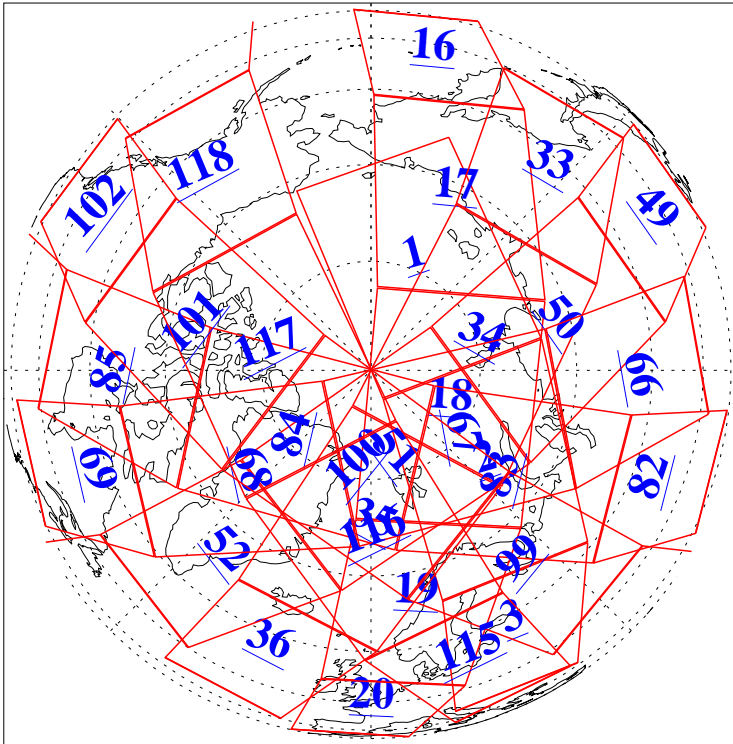

L1B Availability
AMSU Granules: 240
HSB Granules: 0
AIRS Granules: 240

16 May 2003
DoY 136
Aqua Day 377
Granules: 1 to 120

Granules: 121 to 240

Legend: AMSU Available, HSB Available, AIRS Available

L1B Availability
AMSU Granules: 240
HSB Granules: 0
AIRS Granules: 240

16 May 2003
DoY 136
Aqua Day 377

Ascending Granules

Descending Granules

Legend: AMSU Available, HSB Available, AIRS Available

L1B Availability
 AMSU Granules: 240
 HSB Granules: 0
 AIRS Granules: 240

16 May 2003
 DoY 136
 Aqua Day 377

Northern Hemisphere Granules

Southern Hemisphere Granules

Legend: AMSU Available, HSB Available, AIRS Available