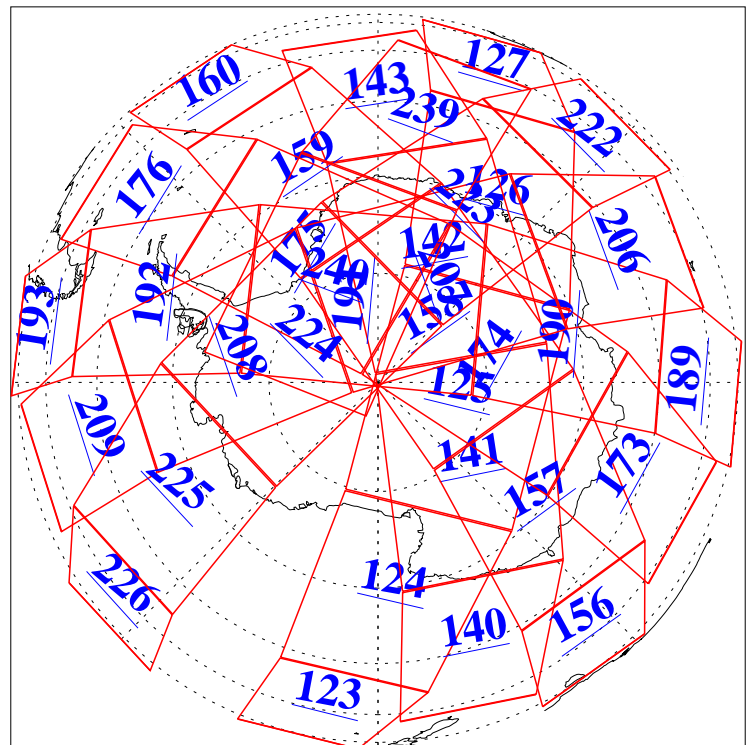

L1B Availability
AMSU Granules: 240
HSB Granules: 0
AIRS Granules: 240

16 May 2003
DoY 136
Aqua Day 377
Granules: 1 to 120

Granules: 121 to 240

Legend: AMSU Available, HSB Available, AIRS Available

L1B Availability
AMSU Granules: 240
HSB Granules: 0
AIRS Granules: 240

16 May 2003
DoY 136
Aqua Day 377

Ascending Granules

Descending Granules

Legend: AMSU Available, HSB Available, AIRS Available

L1B Availability
 AMSU Granules: 240
 HSB Granules: 0
 AIRS Granules: 240

16 May 2003
 DoY 136
 Aqua Day 377

Northern Hemisphere Granules

Southern Hemisphere Granules

Legend: AMSU Available, HSB Available, AIRS Available