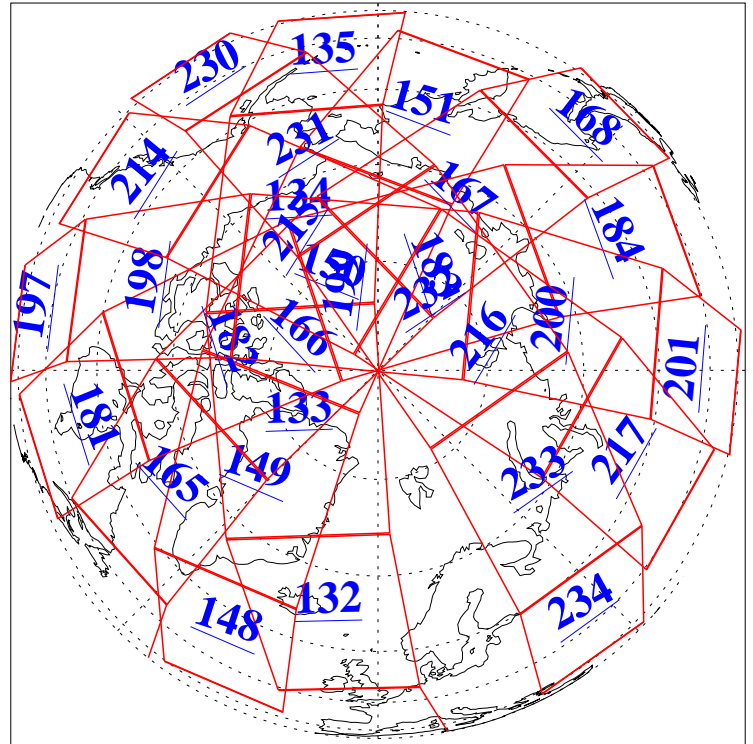

L1B Availability
AMSU Granules: 240
HSB Granules: 0
AIRS Granules: 240

16 May 2003
DoY 136
Aqua Day 377
Granules: 1 to 120

Granules: 121 to 240

Legend: AMSU Available, HSB Available, AIRS Available

L1B Availability
AMSU Granules: 240
HSB Granules: 0
AIRS Granules: 240

16 May 2003
DoY 136
Aqua Day 377

Ascending Granules

Descending Granules

Legend: AMSU Available, HSB Available, AIRS Available

L1B Availability
 AMSU Granules: 240
 HSB Granules: 0
 AIRS Granules: 240

16 May 2003
 DoY 136
 Aqua Day 377

Northern Hemisphere Granules

Southern Hemisphere Granules

Legend: AMSU Available, HSB Available, AIRS Available