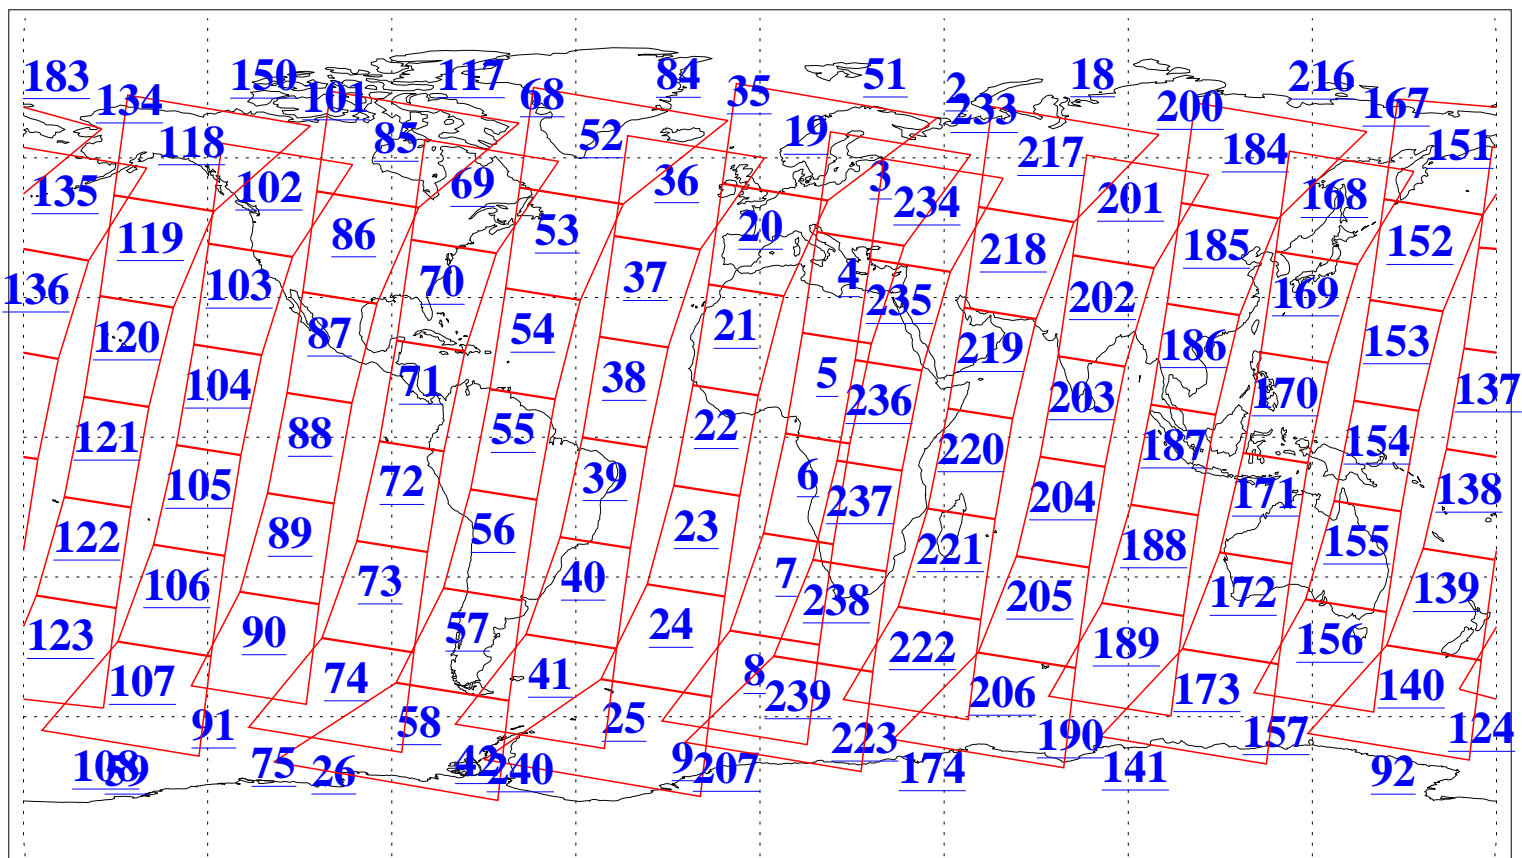

L1B Availability
AMSU Granules: 240
HSB Granules: 0
AIRS Granules: 240

16 May 2003
DoY 136
Aqua Day 377
Granules: 1 to 120

Granules: 121 to 240

Legend: AMSU Available, HSB Available, AIRS Available

L1B Availability
AMSU Granules: 240
HSB Granules: 0
AIRS Granules: 240

16 May 2003
DoY 136
Aqua Day 377

Ascending Granules

Descending Granules

Legend: AMSU Available, HSB Available, AIRS Available

L1B Availability
 AMSU Granules: 240
 HSB Granules: 0
 AIRS Granules: 240

16 May 2003
 DoY 136
 Aqua Day 377

Northern Hemisphere Granules

Southern Hemisphere Granules

Legend: AMSU Available, HSB Available, AIRS Available