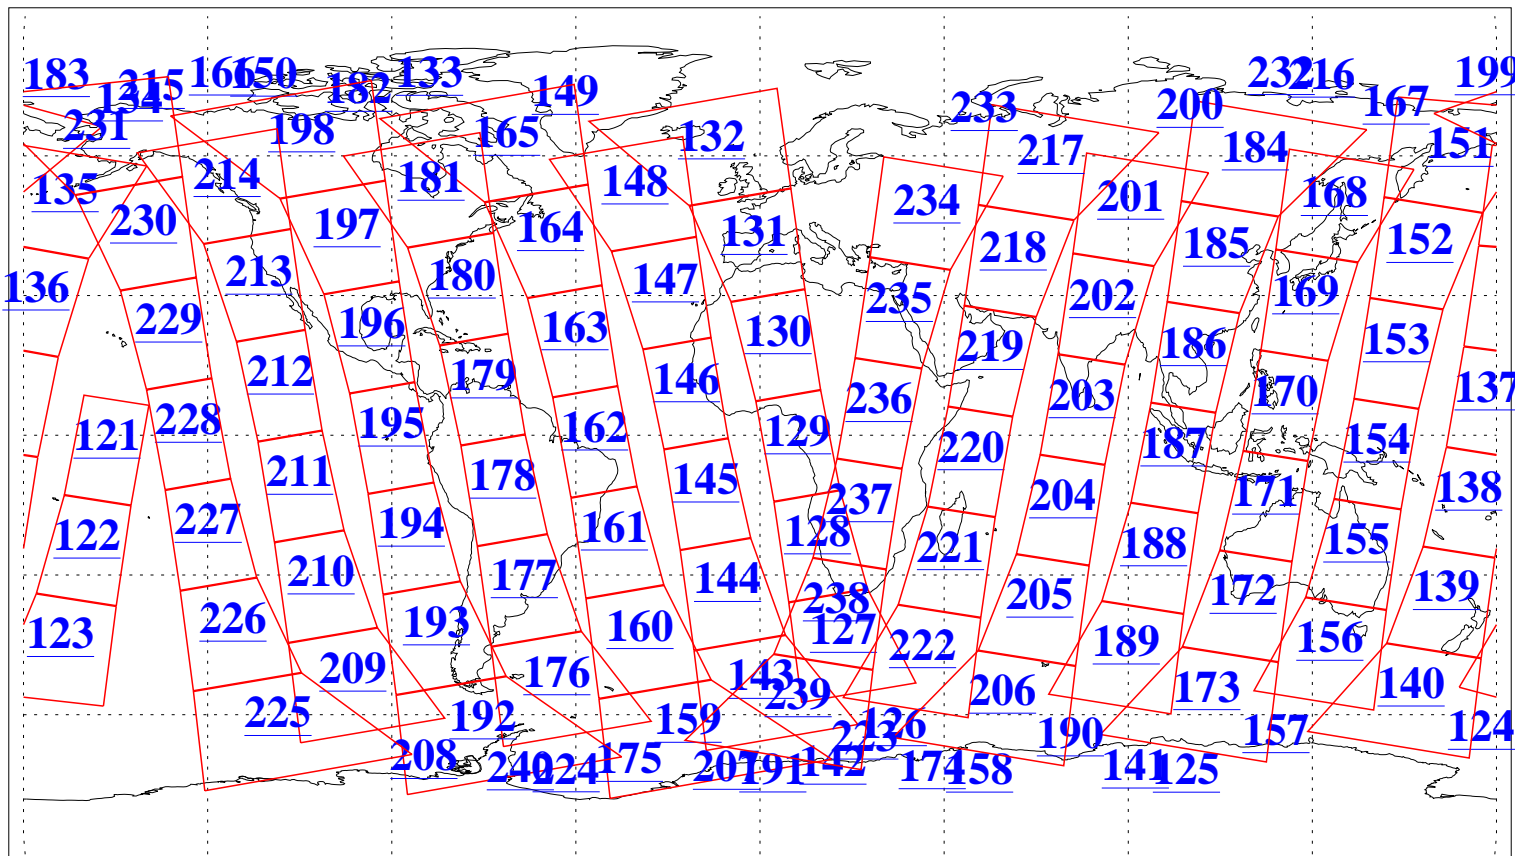

L1B Availability
AMSU Granules: 240
HSB Granules: 0
AIRS Granules: 240

16 May 2003
DoY 136
Aqua Day 377
Granules: 1 to 120

Granules: 121 to 240

Legend: AMSU Available, HSB Available, AIRS Available

L1B Availability
AMSU Granules: 240
HSB Granules: 0
AIRS Granules: 240

16 May 2003
DoY 136
Aqua Day 377

Ascending Granules

Descending Granules

Legend: AMSU Available, HSB Available, AIRS Available

L1B Availability
 AMSU Granules: 240
 HSB Granules: 0
 AIRS Granules: 240

16 May 2003
 DoY 136
 Aqua Day 377

Northern Hemisphere Granules

Southern Hemisphere Granules

Legend: AMSU Available, HSB Available, AIRS Available