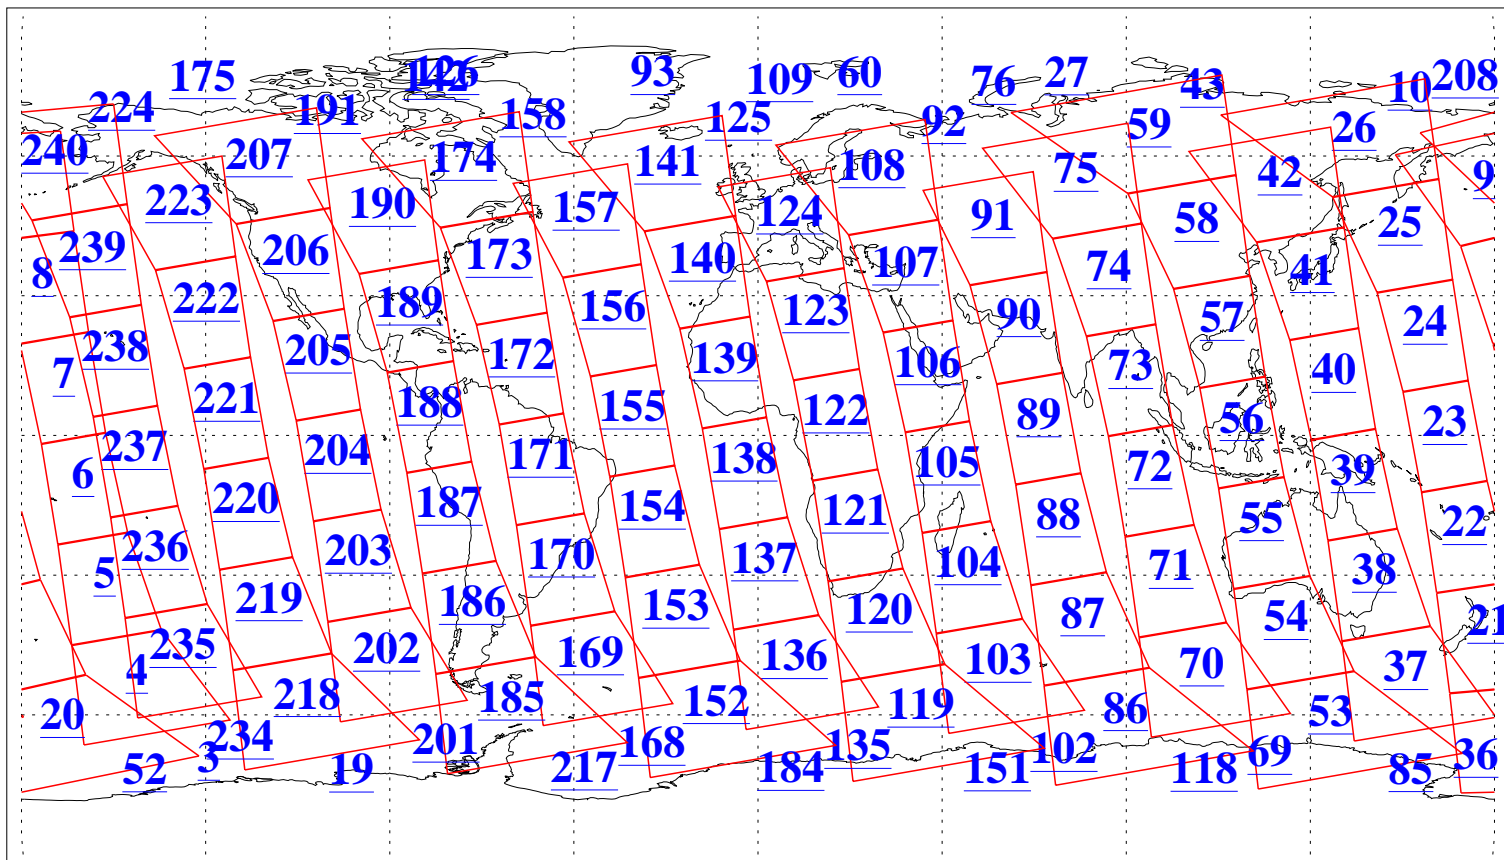

L1B Availability
AMSU Granules: 240
HSB Granules: 0
AIRS Granules: 240

15 May 2003
DoY 135
Aqua Day 376
Granules: 1 to 120

Granules: 121 to 240

Legend: AMSU Available, HSB Available, AIRS Available

L1B Availability
AMSU Granules: 240
HSB Granules: 0
AIRS Granules: 240

15 May 2003
DoY 135
Aqua Day 376

Ascending Granules

Descending Granules

Legend: AMSU Available, HSB Available, AIRS Available

L1B Availability
 AMSU Granules: 240
 HSB Granules: 0
 AIRS Granules: 240

15 May 2003
 DoY 135
 Aqua Day 376

Northern Hemisphere Granules

Southern Hemisphere Granules

Legend: AMSU Available, HSB Available, AIRS Available