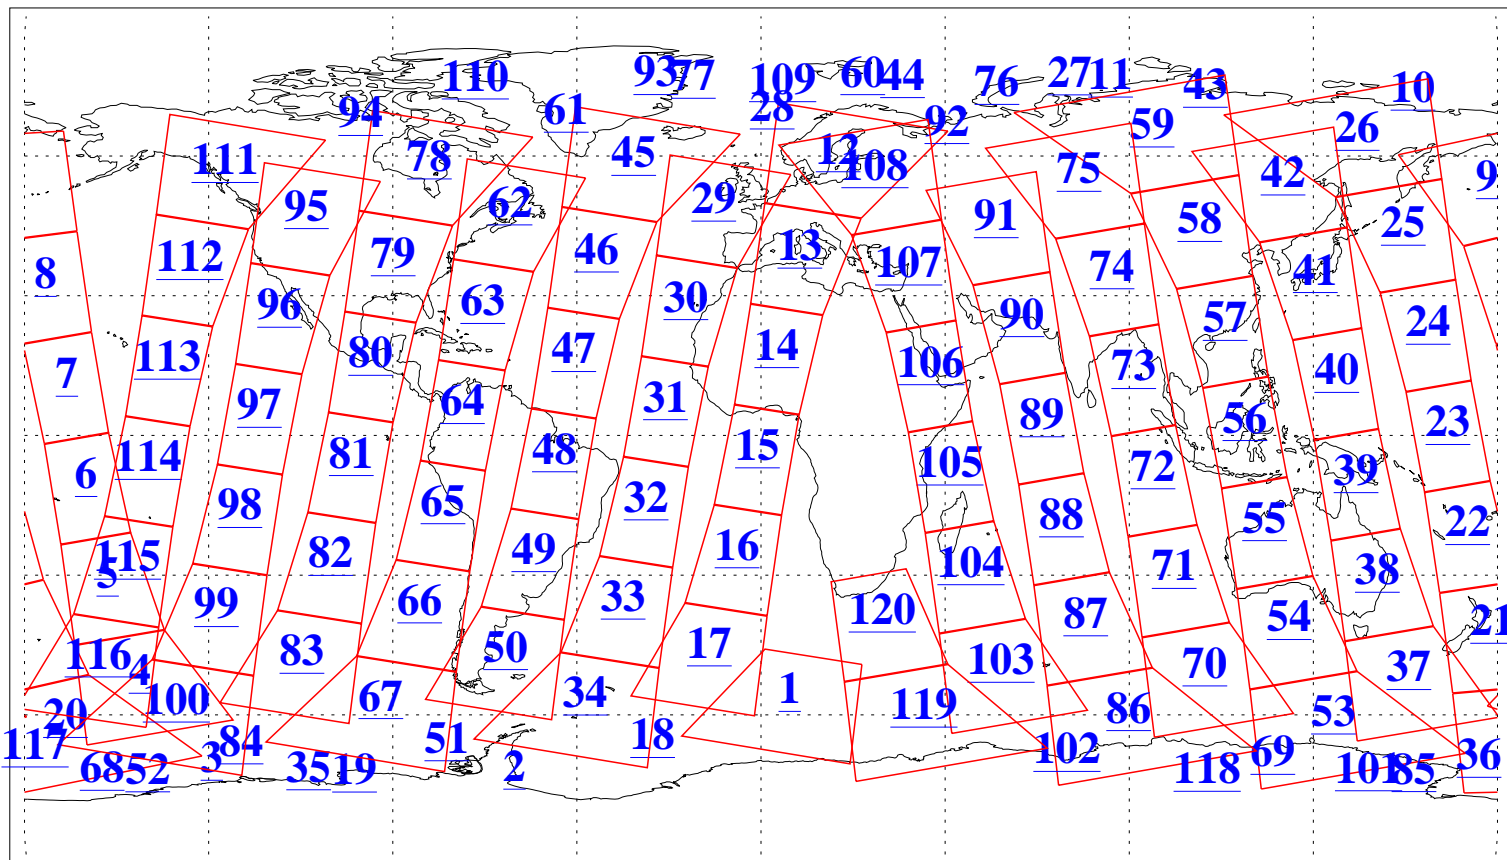

L1B Availability
AMSU Granules: 240
HSB Granules: 0
AIRS Granules: 240

15 May 2003
DoY 135
Aqua Day 376
Granules: 1 to 120

Granules: 121 to 240

Legend: AMSU Available, HSB Available, AIRS Available

L1B Availability
AMSU Granules: 240
HSB Granules: 0
AIRS Granules: 240

15 May 2003
DoY 135
Aqua Day 376

Ascending Granules

Descending Granules

Legend: AMSU Available, HSB Available, AIRS Available

L1B Availability
 AMSU Granules: 240
 HSB Granules: 0
 AIRS Granules: 240

15 May 2003
 DoY 135
 Aqua Day 376

Northern Hemisphere Granules

Southern Hemisphere Granules

Legend: AMSU Available, HSB Available, AIRS Available