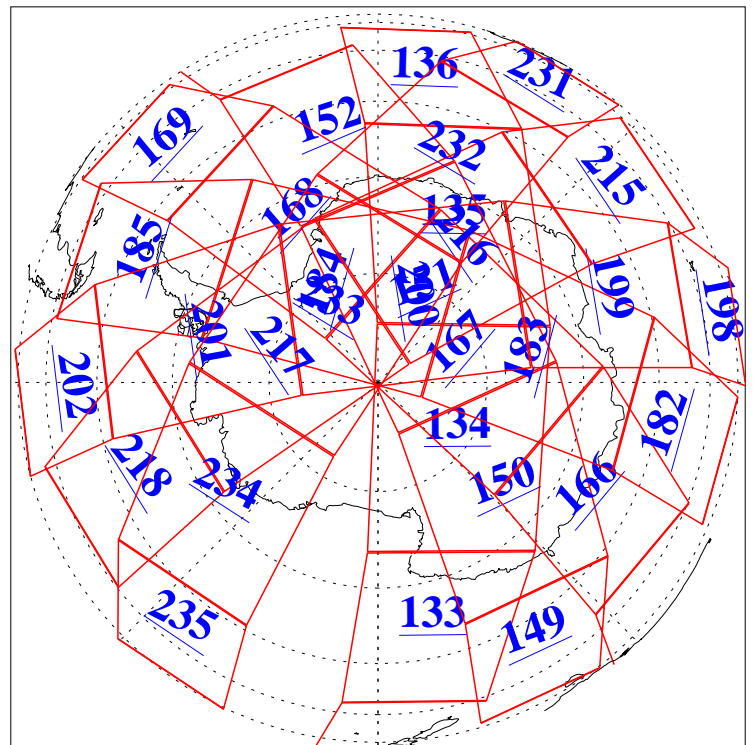

15 May 2003
DoY 135
Aqua Day 376

Ascending Granules

Descending Granules

Legend: AMSU Available, HSB Available, AIRS Available

L1B Availability
 AMSU Granules: 240
 HSB Granules: 0
 AIRS Granules: 240

15 May 2003
 DoY 135
 Aqua Day 376

Northern Hemisphere Granules

Southern Hemisphere Granules

Legend: AMSU Available, HSB Available, AIRS Available