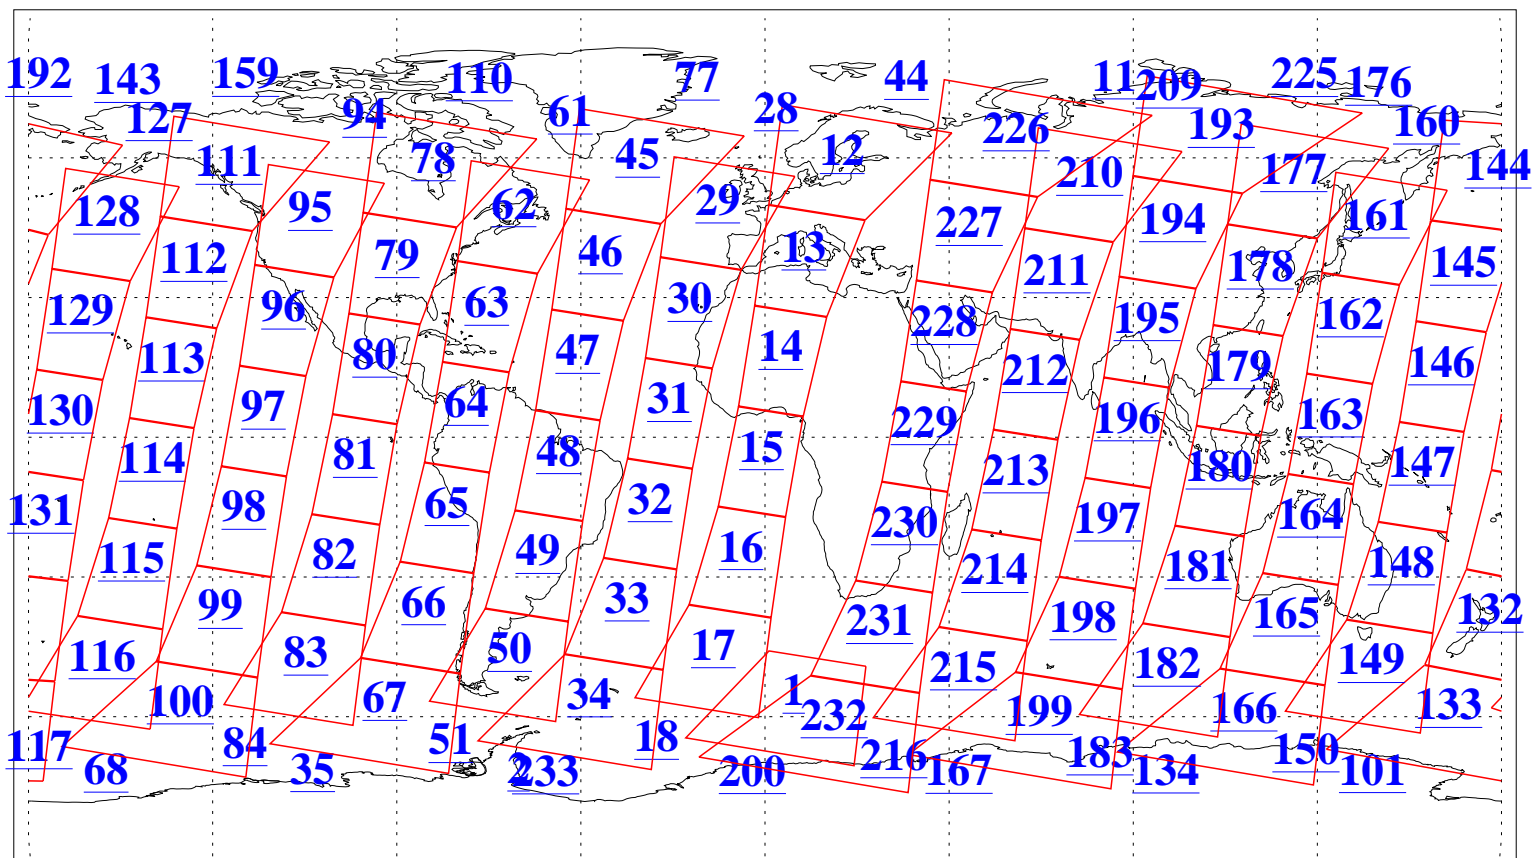

L1B Availability
AMSU Granules: 240
HSB Granules: 0
AIRS Granules: 240

15 May 2003
DoY 135
Aqua Day 376
Granules: 1 to 120

Granules: 121 to 240

Legend: AMSU Available, HSB Available, AIRS Available

L1B Availability
AMSU Granules: 240
HSB Granules: 0
AIRS Granules: 240

15 May 2003
DoY 135
Aqua Day 376

Ascending Granules

Descending Granules

Legend: AMSU Available, HSB Available, AIRS Available

L1B Availability
 AMSU Granules: 240
 HSB Granules: 0
 AIRS Granules: 240

15 May 2003
 DoY 135
 Aqua Day 376

Northern Hemisphere Granules

Southern Hemisphere Granules

Legend: AMSU Available, HSB Available, AIRS Available