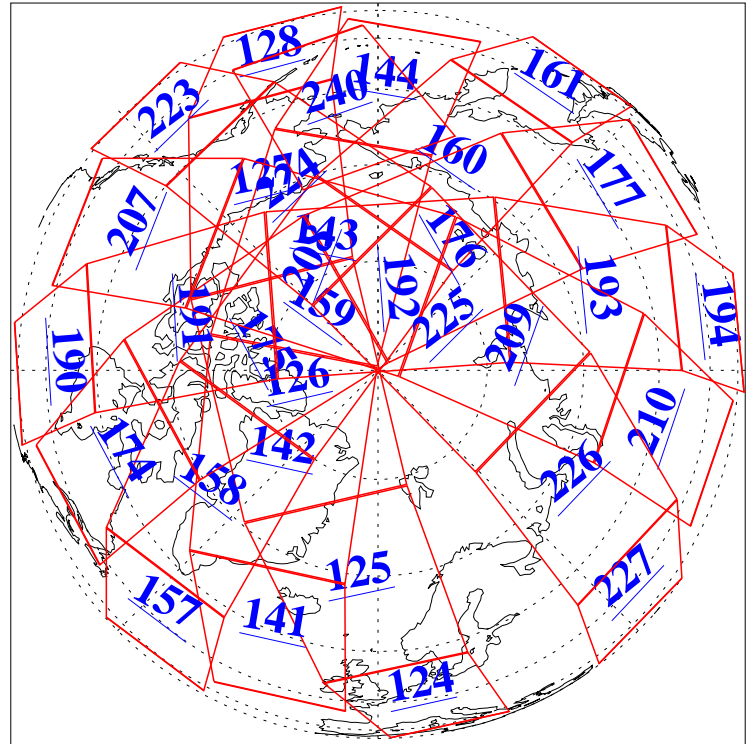

L1B Availability
AMSU Granules: 240
HSB Granules: 0
AIRS Granules: 240

15 May 2003
DoY 135
Aqua Day 376
Granules: 1 to 120

Granules: 121 to 240

Legend: AMSU Available, HSB Available, AIRS Available

L1B Availability
AMSU Granules: 240
HSB Granules: 0
AIRS Granules: 240

15 May 2003
DoY 135
Aqua Day 376

Ascending Granules

Descending Granules

Legend: AMSU Available, HSB Available, AIRS Available

L1B Availability
 AMSU Granules: 240
 HSB Granules: 0
 AIRS Granules: 240

15 May 2003
 DoY 135
 Aqua Day 376

Northern Hemisphere Granules

Southern Hemisphere Granules

Legend: AMSU Available, HSB Available, AIRS Available