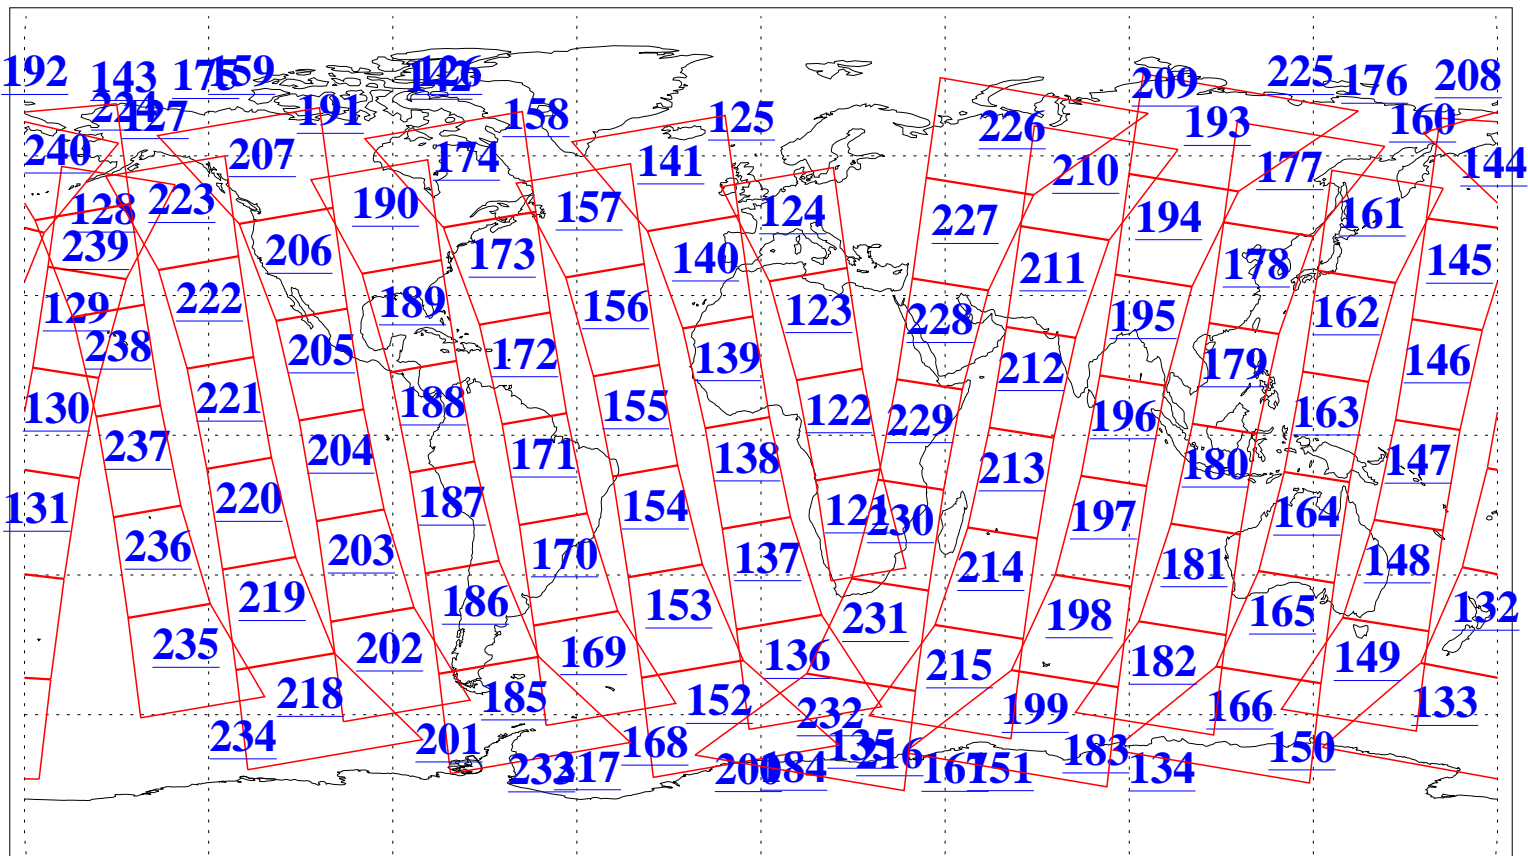

L1B Availability
AMSU Granules: 240
HSB Granules: 0
AIRS Granules: 240

15 May 2003
DoY 135
Aqua Day 376
Granules: 1 to 120

Granules: 121 to 240

Legend: AMSU Available, HSB Available, AIRS Available

L1B Availability
AMSU Granules: 240
HSB Granules: 0
AIRS Granules: 240

15 May 2003
DoY 135
Aqua Day 376

Ascending Granules

Descending Granules

Legend: AMSU Available, HSB Available, AIRS Available

L1B Availability
 AMSU Granules: 240
 HSB Granules: 0
 AIRS Granules: 240

15 May 2003
 DoY 135
 Aqua Day 376

Northern Hemisphere Granules

Southern Hemisphere Granules

Legend: AMSU Available, HSB Available, AIRS Available