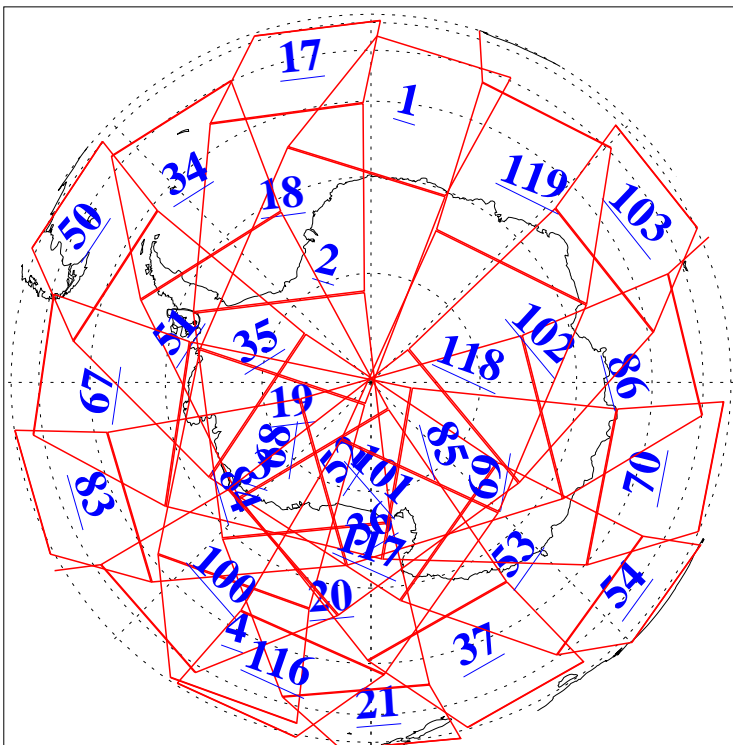

L1B Availability
AMSU Granules: 240
HSB Granules: 0
AIRS Granules: 240

15 May 2003
DoY 135
Aqua Day 376
Granules: 1 to 120

Granules: 121 to 240

Legend: AMSU Available, HSB Available, AIRS Available

L1B Availability
AMSU Granules: 240
HSB Granules: 0
AIRS Granules: 240

15 May 2003
DoY 135
Aqua Day 376

Ascending Granules

Descending Granules

Legend: AMSU Available, HSB Available, AIRS Available

L1B Availability
 AMSU Granules: 240
 HSB Granules: 0
 AIRS Granules: 240

15 May 2003
 DoY 135
 Aqua Day 376

Northern Hemisphere Granules

Southern Hemisphere Granules

Legend: AMSU Available, HSB Available, AIRS Available