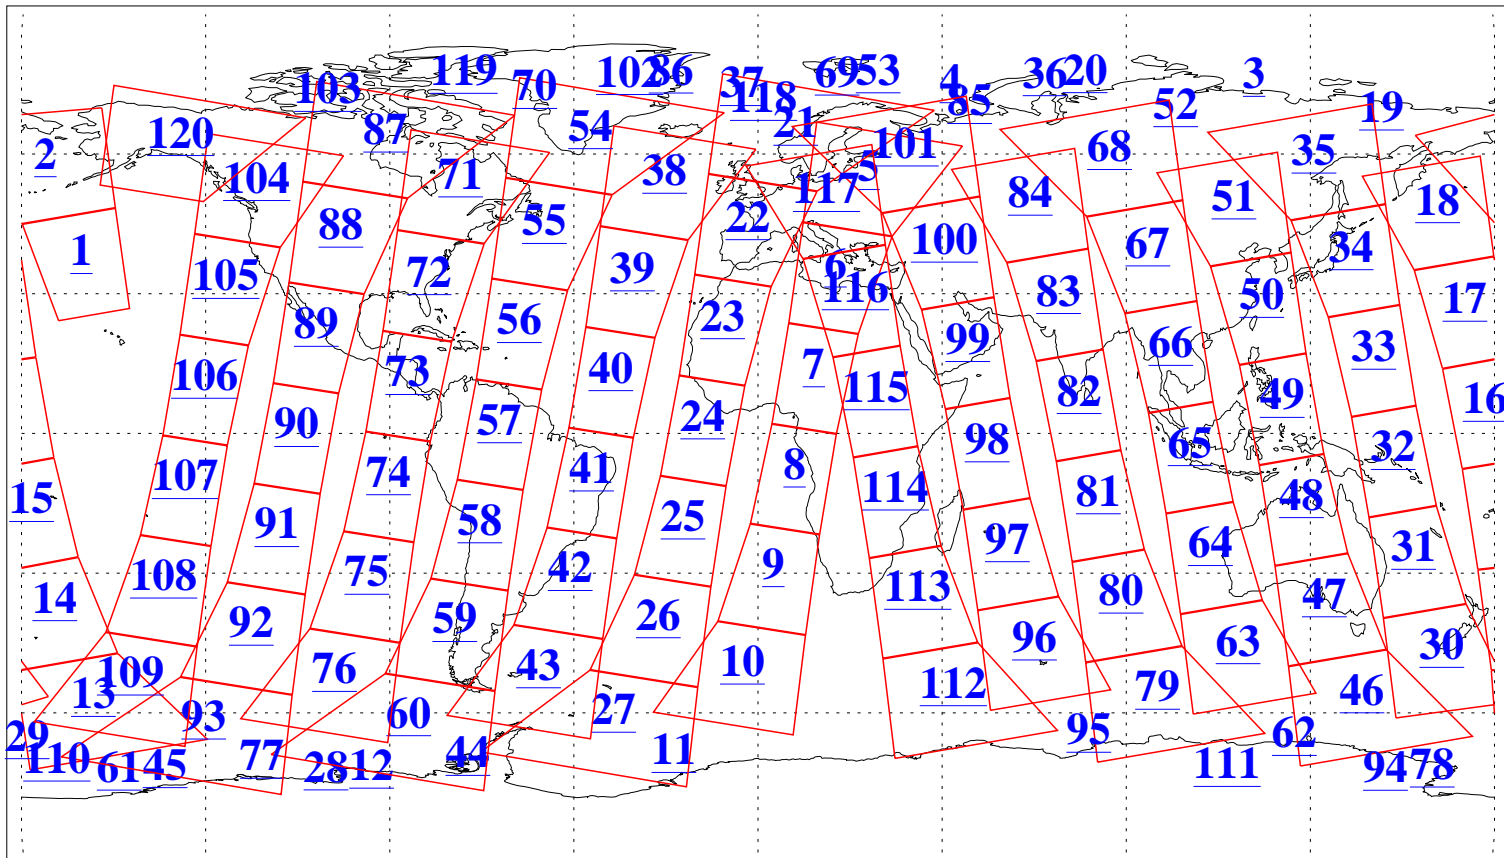

L1B Availability
AMSU Granules: 240
HSB Granules: 0
AIRS Granules: 240

14 May 2003
DoY 134
Aqua Day 375
Granules: 1 to 120

Granules: 121 to 240

Legend: AMSU Available, HSB Available, AIRS Available

L1B Availability
AMSU Granules: 240
HSB Granules: 0
AIRS Granules: 240

14 May 2003
DoY 134
Aqua Day 375

Ascending Granules

Descending Granules

Legend: AMSU Available, HSB Available, AIRS Available

L1B Availability
 AMSU Granules: 240
 HSB Granules: 0
 AIRS Granules: 240

14 May 2003
 DoY 134
 Aqua Day 375

Northern Hemisphere Granules

Southern Hemisphere Granules

Legend: AMSU Available, HSB Available, AIRS Available