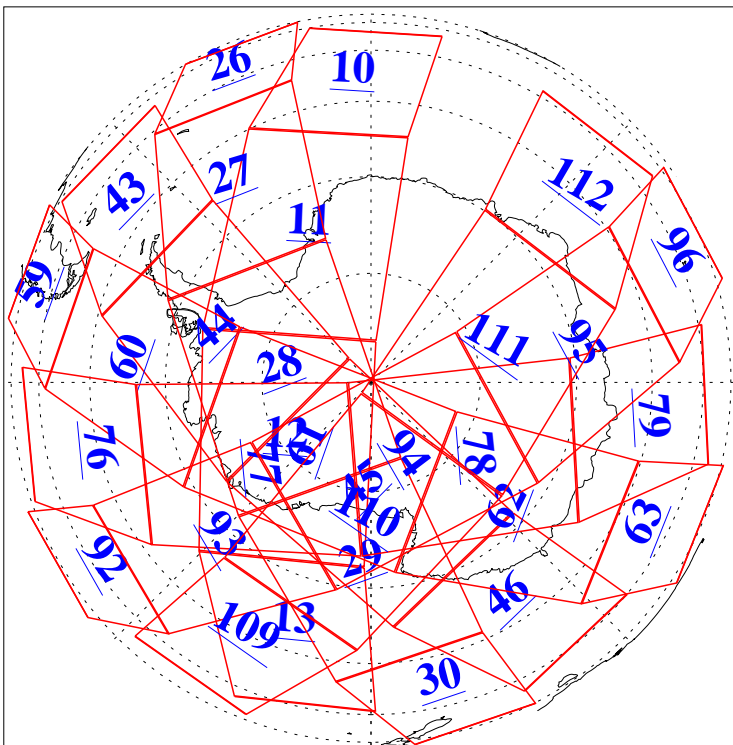

L1B Availability
AMSU Granules: 240
HSB Granules: 0
AIRS Granules: 240

14 May 2003
DoY 134
Aqua Day 375
Granules: 1 to 120

Granules: 121 to 240

Legend: AMSU Available, HSB Available, AIRS Available

L1B Availability
AMSU Granules: 240
HSB Granules: 0
AIRS Granules: 240

14 May 2003
DoY 134
Aqua Day 375

Ascending Granules

Descending Granules

Legend: AMSU Available, HSB Available, AIRS Available

L1B Availability
 AMSU Granules: 240
 HSB Granules: 0
 AIRS Granules: 240

14 May 2003
 DoY 134
 Aqua Day 375

Northern Hemisphere Granules

Southern Hemisphere Granules

Legend: AMSU Available, HSB Available, AIRS Available