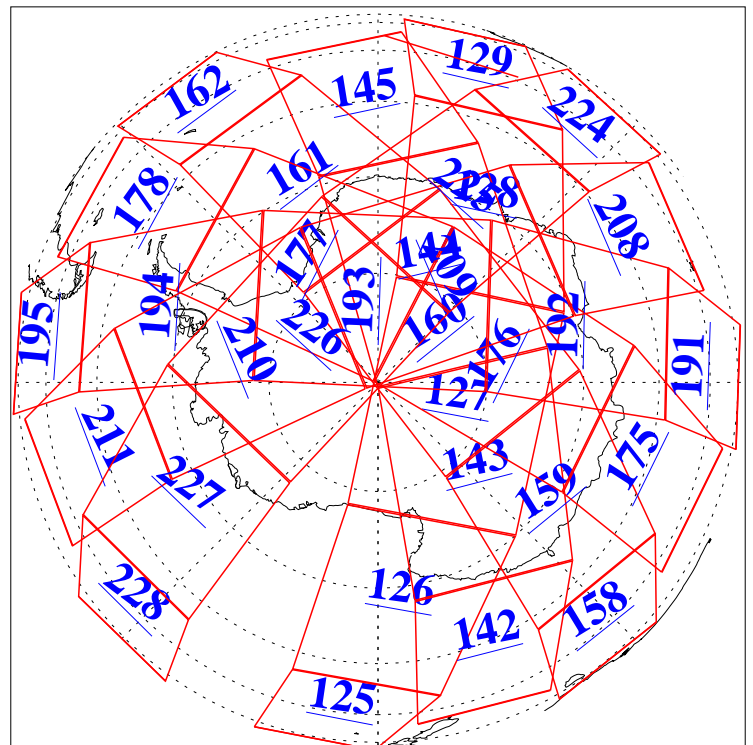

L1B Availability
AMSU Granules: 240
HSB Granules: 0
AIRS Granules: 240

14 May 2003
DoY 134
Aqua Day 375
Granules: 1 to 120

Granules: 121 to 240

Legend: AMSU Available, HSB Available, AIRS Available

L1B Availability
AMSU Granules: 240
HSB Granules: 0
AIRS Granules: 240

14 May 2003
DoY 134
Aqua Day 375

Ascending Granules

Descending Granules

Legend: AMSU Available, HSB Available, AIRS Available

L1B Availability
 AMSU Granules: 240
 HSB Granules: 0
 AIRS Granules: 240

14 May 2003
 DoY 134
 Aqua Day 375

Northern Hemisphere Granules

Southern Hemisphere Granules

Legend: AMSU Available, HSB Available, AIRS Available