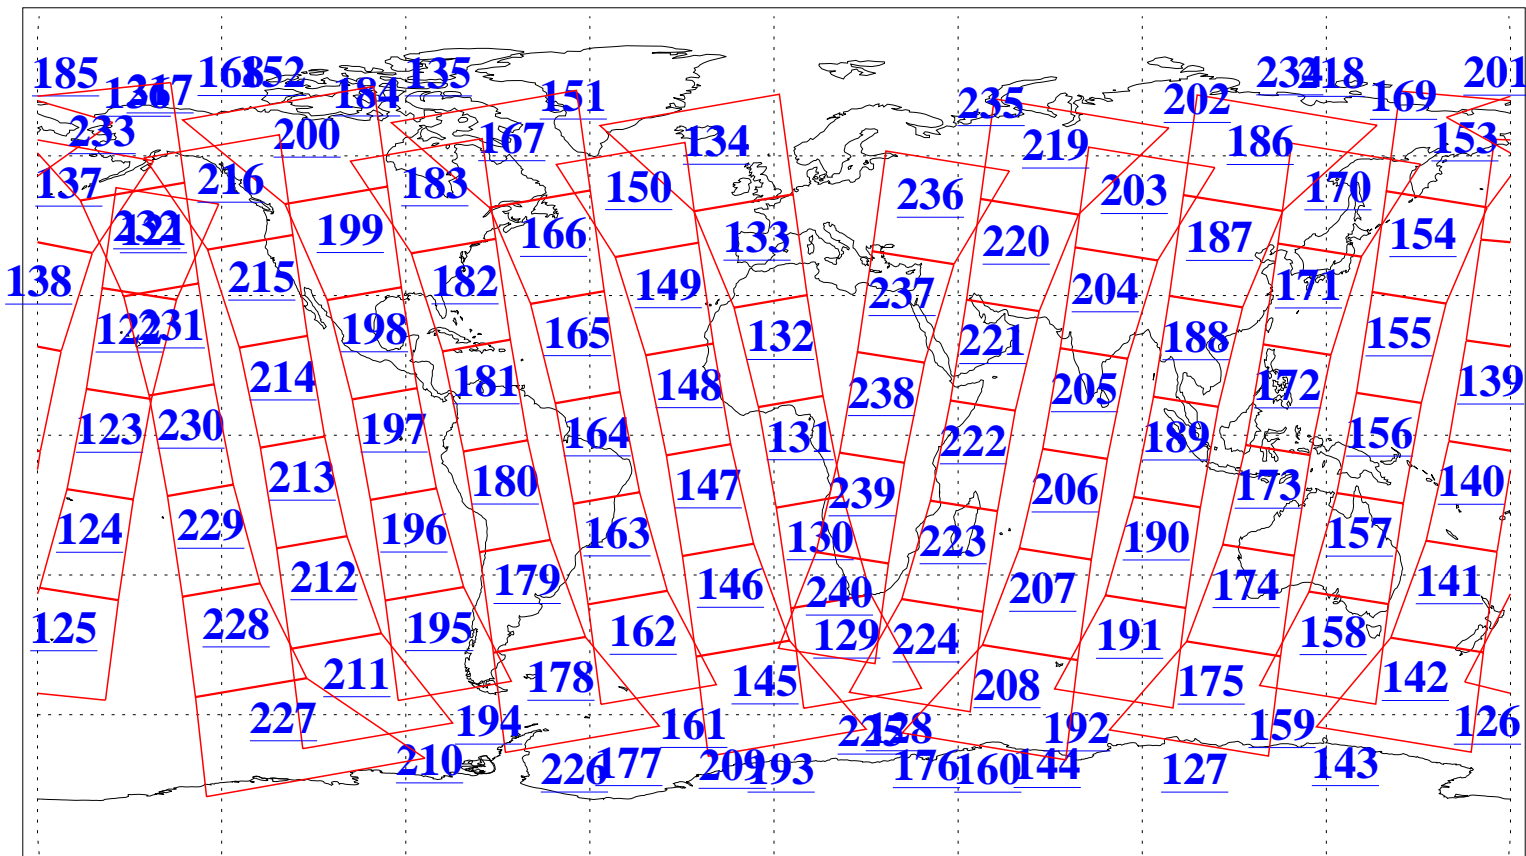

L1B Availability
AMSU Granules: 240
HSB Granules: 0
AIRS Granules: 240

14 May 2003
DoY 134
Aqua Day 375
Granules: 1 to 120

Granules: 121 to 240

Legend: AMSU Available, HSB Available, AIRS Available

L1B Availability
AMSU Granules: 240
HSB Granules: 0
AIRS Granules: 240

14 May 2003
DoY 134
Aqua Day 375

Ascending Granules

Descending Granules

Legend: AMSU Available, HSB Available, AIRS Available

L1B Availability
 AMSU Granules: 240
 HSB Granules: 0
 AIRS Granules: 240

14 May 2003
 DoY 134
 Aqua Day 375

Northern Hemisphere Granules

Southern Hemisphere Granules

Legend: AMSU Available, HSB Available, AIRS Available