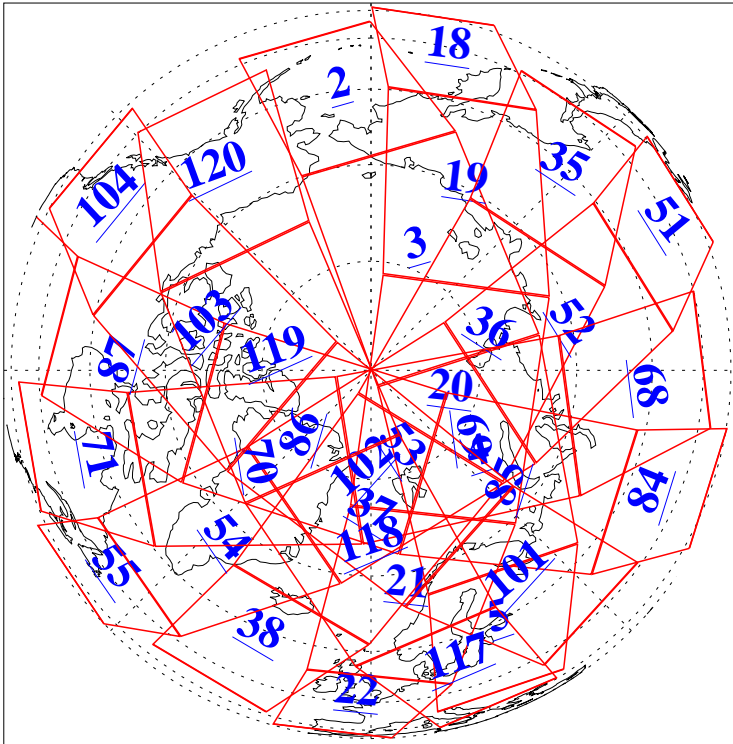

L1B Availability
AMSU Granules: 240
HSB Granules: 0
AIRS Granules: 240

14 May 2003
DoY 134
Aqua Day 375
Granules: 1 to 120

Granules: 121 to 240

Legend: AMSU Available, HSB Available, AIRS Available

L1B Availability
AMSU Granules: 240
HSB Granules: 0
AIRS Granules: 240

14 May 2003
DoY 134
Aqua Day 375

Ascending Granules

Descending Granules

Legend: AMSU Available, HSB Available, AIRS Available

L1B Availability
 AMSU Granules: 240
 HSB Granules: 0
 AIRS Granules: 240

14 May 2003
 DoY 134
 Aqua Day 375

Northern Hemisphere Granules

Southern Hemisphere Granules

Legend: AMSU Available, HSB Available, AIRS Available