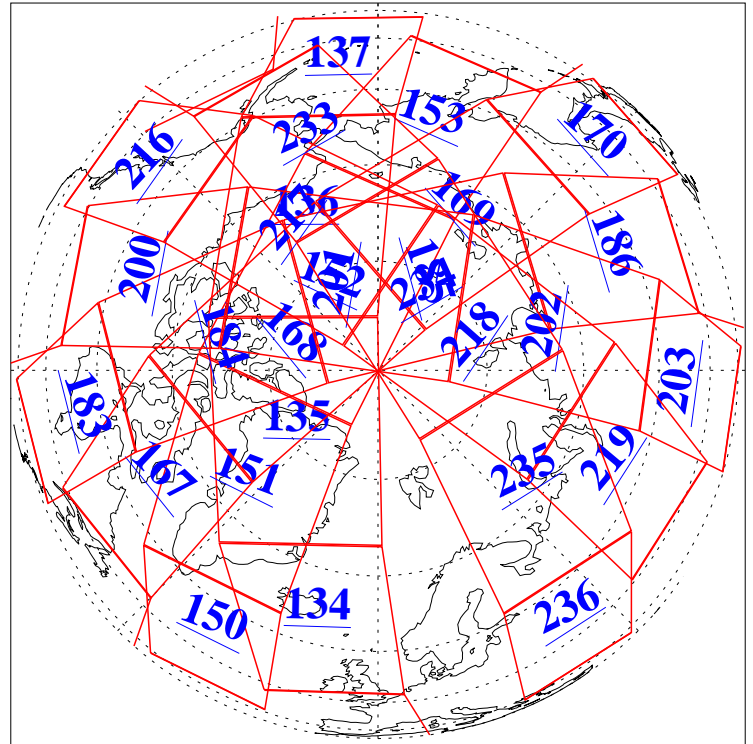

L1B Availability
AMSU Granules: 240
HSB Granules: 0
AIRS Granules: 240

14 May 2003
DoY 134
Aqua Day 375
Granules: 1 to 120

Granules: 121 to 240

Legend: AMSU Available, HSB Available, AIRS Available

L1B Availability
AMSU Granules: 240
HSB Granules: 0
AIRS Granules: 240

14 May 2003
DoY 134
Aqua Day 375

Ascending Granules

Descending Granules

Legend: AMSU Available, HSB Available, AIRS Available

L1B Availability
 AMSU Granules: 240
 HSB Granules: 0
 AIRS Granules: 240

14 May 2003
 DoY 134
 Aqua Day 375

Northern Hemisphere Granules

Southern Hemisphere Granules

Legend: AMSU Available, HSB Available, AIRS Available