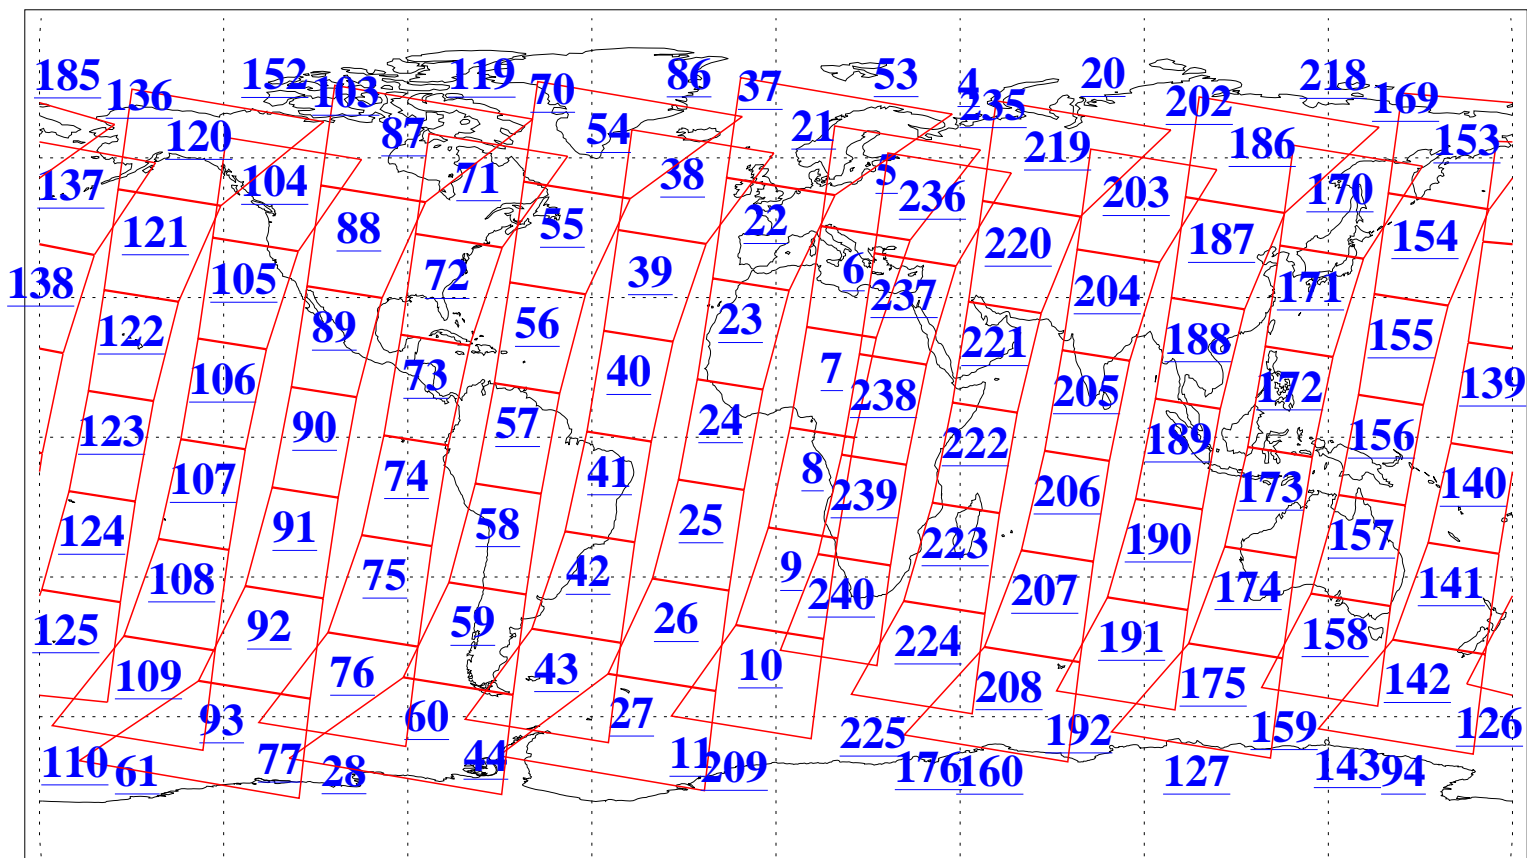

L1B Availability
AMSU Granules: 240
HSB Granules: 0
AIRS Granules: 240

14 May 2003
DoY 134
Aqua Day 375
Granules: 1 to 120

Granules: 121 to 240

Legend: AMSU Available, HSB Available, AIRS Available

L1B Availability
AMSU Granules: 240
HSB Granules: 0
AIRS Granules: 240

14 May 2003
DoY 134
Aqua Day 375

Ascending Granules

Descending Granules

Legend: AMSU Available, HSB Available, AIRS Available

L1B Availability
 AMSU Granules: 240
 HSB Granules: 0
 AIRS Granules: 240

14 May 2003
 DoY 134
 Aqua Day 375

Northern Hemisphere Granules

Southern Hemisphere Granules

Legend: AMSU Available, HSB Available, AIRS Available