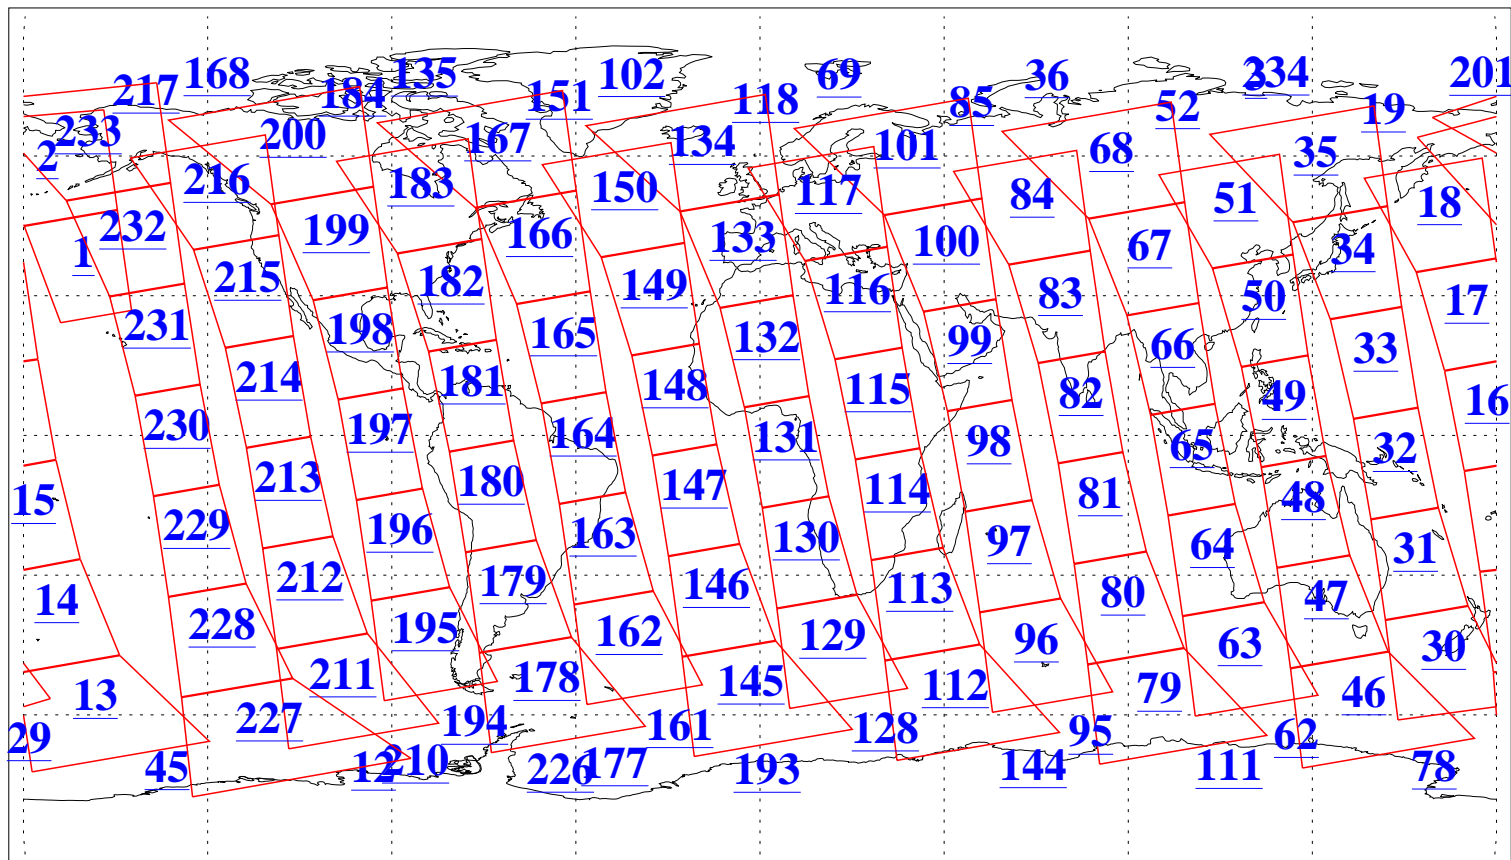

L1B Availability
AMSU Granules: 240
HSB Granules: 0
AIRS Granules: 240

14 May 2003
DoY 134
Aqua Day 375
Granules: 1 to 120

Granules: 121 to 240

Legend: AMSU Available, HSB Available, AIRS Available

L1B Availability
AMSU Granules: 240
HSB Granules: 0
AIRS Granules: 240

14 May 2003
DoY 134
Aqua Day 375

Ascending Granules

Descending Granules

Legend: AMSU Available, HSB Available, AIRS Available

L1B Availability
 AMSU Granules: 240
 HSB Granules: 0
 AIRS Granules: 240

14 May 2003
 DoY 134
 Aqua Day 375

Northern Hemisphere Granules

Southern Hemisphere Granules

Legend: AMSU Available, HSB Available, AIRS Available