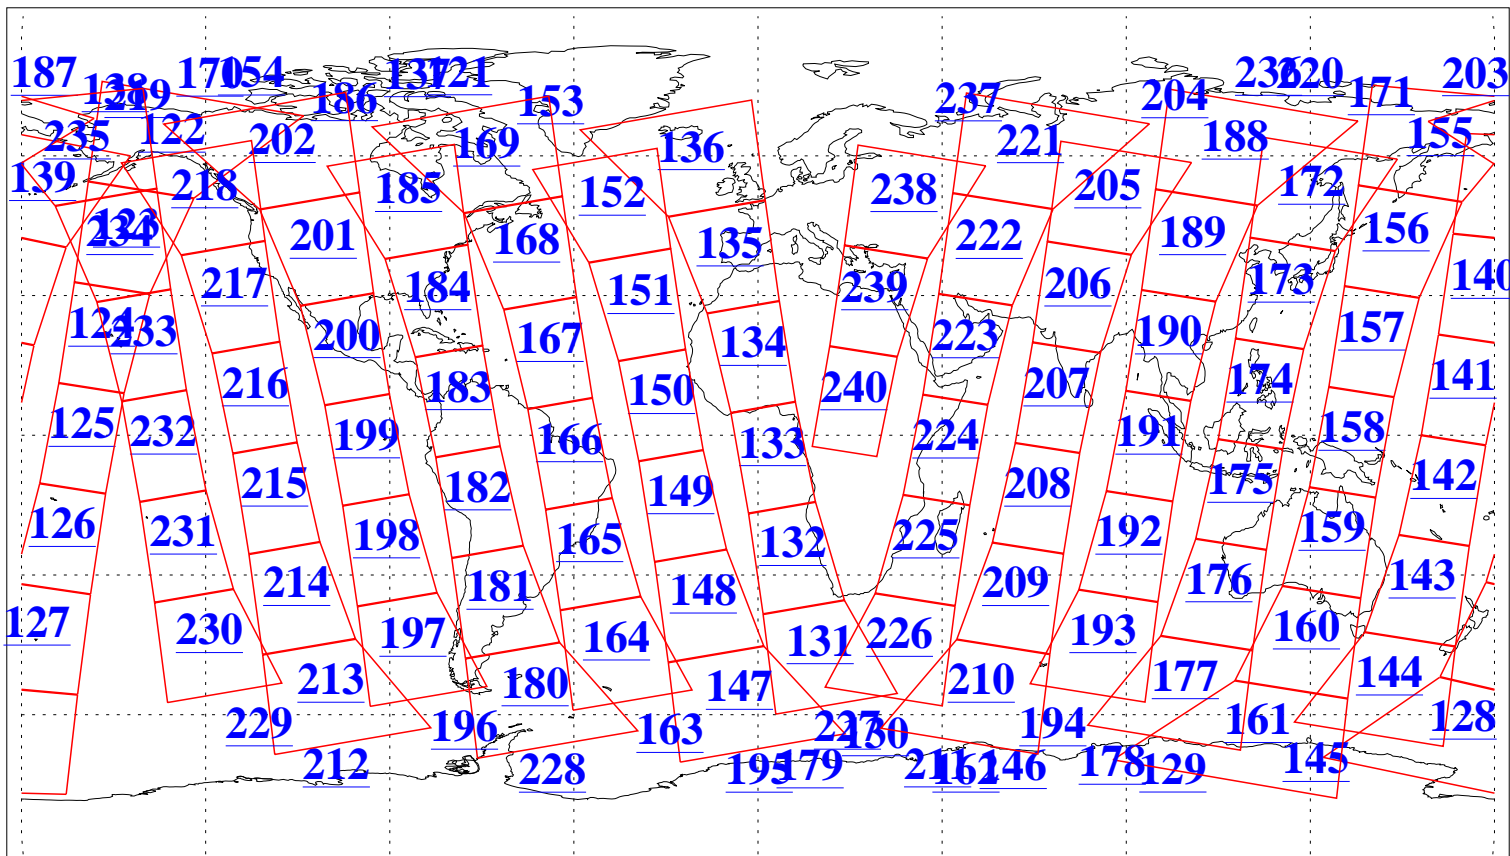

L1B Availability
AMSU Granules: 240
HSB Granules: 0
AIRS Granules: 235

12 May 2003
DoY 132
Aqua Day 373
Granules: 1 to 120

Granules: 121 to 240

Legend: AMSU Available, HSB Available, AIRS Available

L1B Availability
AMSU Granules: 240
HSB Granules: 0
AIRS Granules: 235

12 May 2003
DoY 132
Aqua Day 373

Ascending Granules

Descending Granules

Legend: AMSU Available, HSB Available, AIRS Available

L1B Availability
 AMSU Granules: 240
 HSB Granules: 0
 AIRS Granules: 235

12 May 2003
 DoY 132
 Aqua Day 373

Northern Hemisphere Granules

Southern Hemisphere Granules

Legend: AMSU Available, HSB Available, AIRS Available