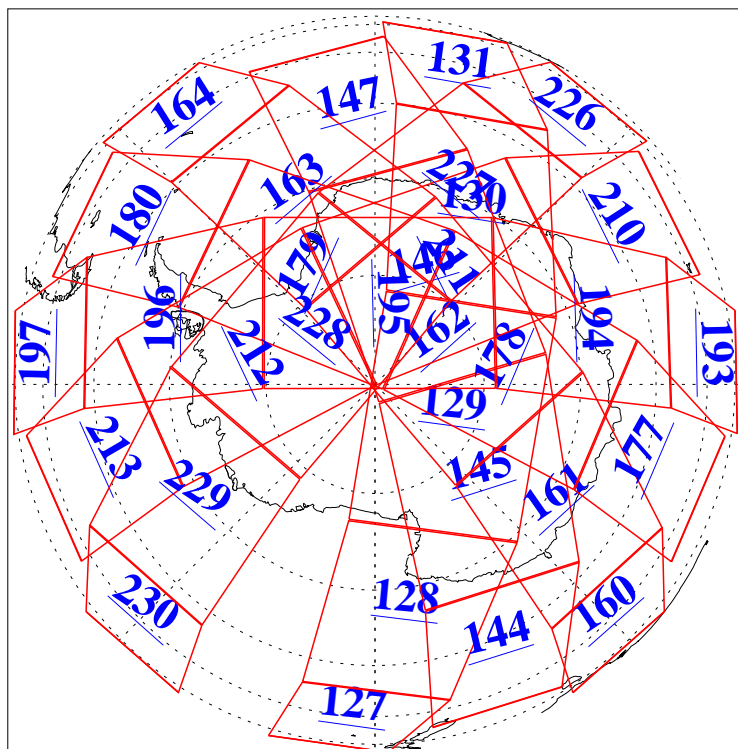

L1B Availability
AMSU Granules: 240
HSB Granules: 0
AIRS Granules: 235

12 May 2003
DoY 132
Aqua Day 373
Granules: 1 to 120

Granules: 121 to 240

Legend: AMSU Available, HSB Available, AIRS Available

L1B Availability
AMSU Granules: 240
HSB Granules: 0
AIRS Granules: 235

12 May 2003
DoY 132
Aqua Day 373

Ascending Granules

Descending Granules

Legend: AMSU Available, HSB Available, AIRS Available

L1B Availability
 AMSU Granules: 240
 HSB Granules: 0
 AIRS Granules: 235

12 May 2003
 DoY 132
 Aqua Day 373

Northern Hemisphere Granules

Southern Hemisphere Granules

Legend: AMSU Available, HSB Available, AIRS Available