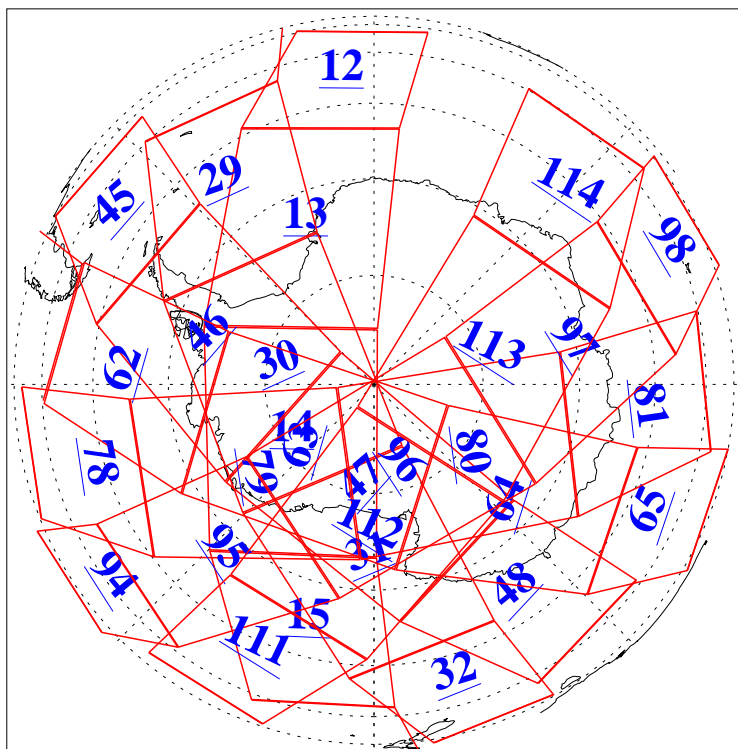

L1B Availability
AMSU Granules: 240
HSB Granules: 0
AIRS Granules: 235

12 May 2003
DoY 132
Aqua Day 373
Granules: 1 to 120

Granules: 121 to 240

Legend: AMSU Available, HSB Available, AIRS Available

L1B Availability
AMSU Granules: 240
HSB Granules: 0
AIRS Granules: 235

12 May 2003
DoY 132
Aqua Day 373

Ascending Granules

Descending Granules

Legend: AMSU Available, HSB Available, AIRS Available

L1B Availability
 AMSU Granules: 240
 HSB Granules: 0
 AIRS Granules: 235

12 May 2003
 DoY 132
 Aqua Day 373

Northern Hemisphere Granules

Southern Hemisphere Granules

Legend: AMSU Available, HSB Available, AIRS Available