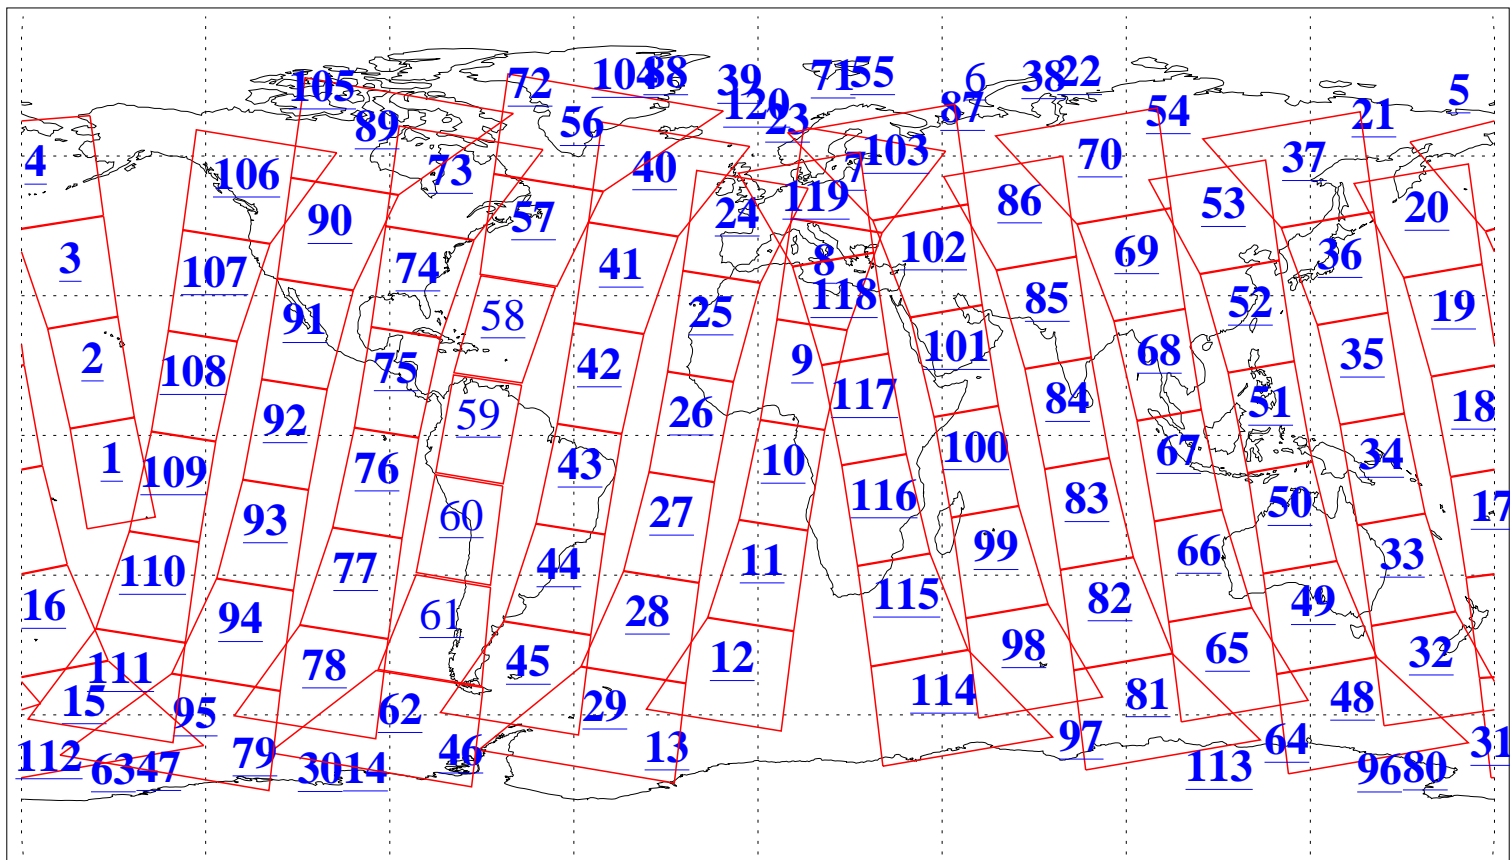

L1B Availability
AMSU Granules: 240
HSB Granules: 0
AIRS Granules: 235

12 May 2003
DoY 132
Aqua Day 373
Granules: 1 to 120

Granules: 121 to 240

Legend: AMSU Available, HSB Available, AIRS Available

L1B Availability
AMSU Granules: 240
HSB Granules: 0
AIRS Granules: 235

12 May 2003
DoY 132
Aqua Day 373

Ascending Granules

Descending Granules

Legend: AMSU Available, HSB Available, AIRS Available

L1B Availability
 AMSU Granules: 240
 HSB Granules: 0
 AIRS Granules: 235

12 May 2003
 DoY 132
 Aqua Day 373

Northern Hemisphere Granules

Southern Hemisphere Granules

Legend: AMSU Available, HSB Available, AIRS Available