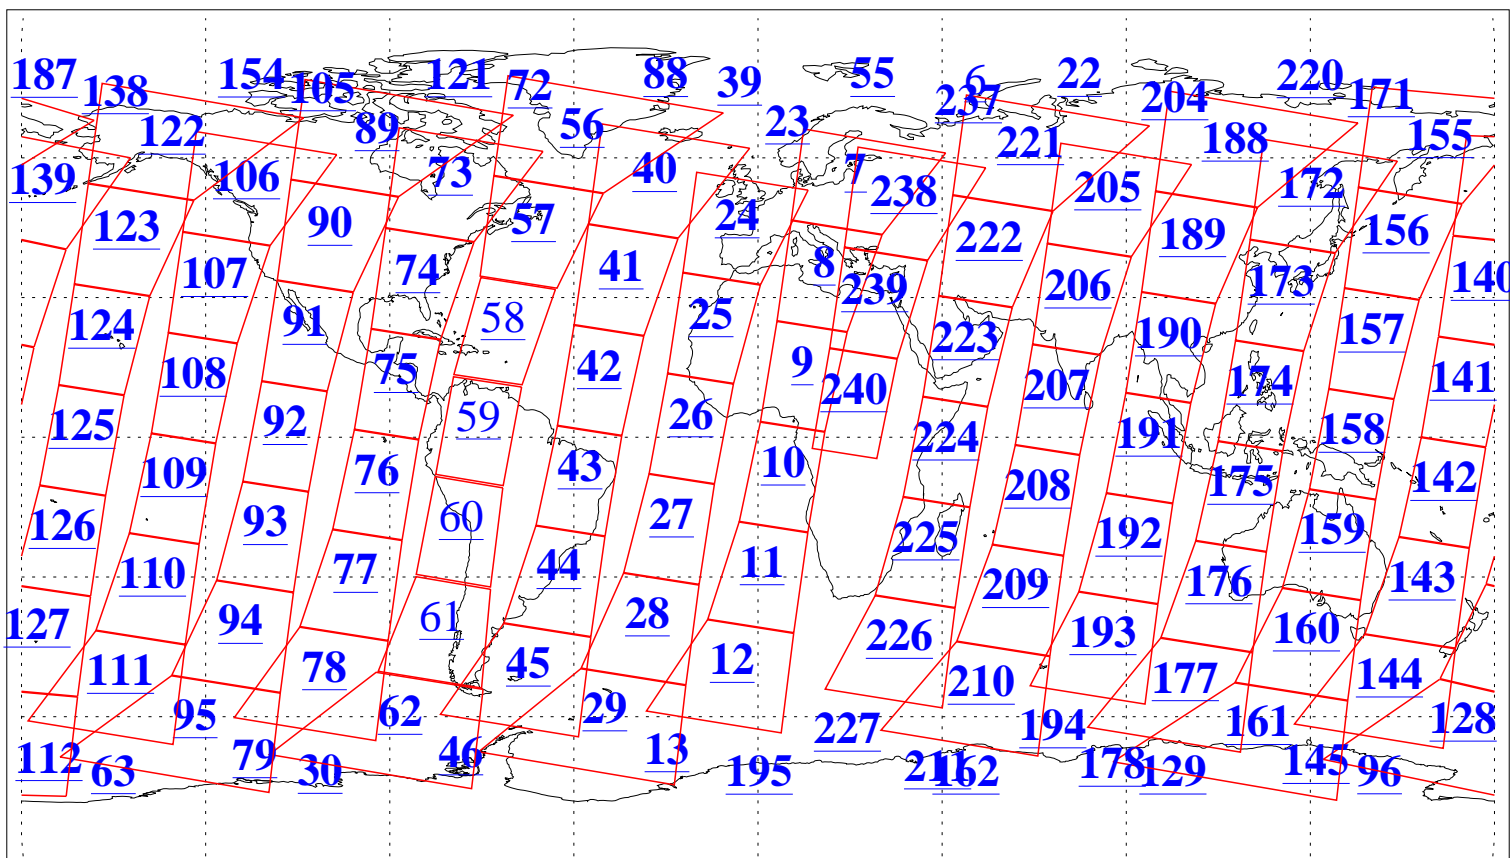

L1B Availability
AMSU Granules: 240
HSB Granules: 0
AIRS Granules: 235

12 May 2003
DoY 132
Aqua Day 373
Granules: 1 to 120

Granules: 121 to 240

Legend: AMSU Available, HSB Available, AIRS Available

L1B Availability
AMSU Granules: 240
HSB Granules: 0
AIRS Granules: 235

12 May 2003
DoY 132
Aqua Day 373

Ascending Granules

Descending Granules

Legend: AMSU Available, HSB Available, AIRS Available

L1B Availability
 AMSU Granules: 240
 HSB Granules: 0
 AIRS Granules: 235

12 May 2003
 DoY 132
 Aqua Day 373

Northern Hemisphere Granules

Southern Hemisphere Granules

Legend: AMSU Available, HSB Available, AIRS Available