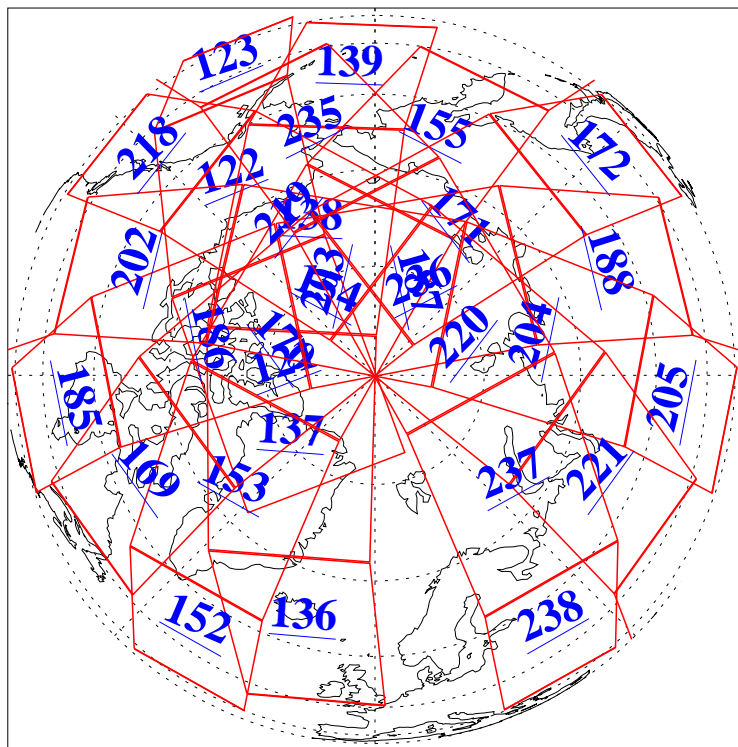

L1B Availability
AMSU Granules: 240
HSB Granules: 0
AIRS Granules: 235

12 May 2003
DoY 132
Aqua Day 373
Granules: 1 to 120

Granules: 121 to 240

Legend: AMSU Available, HSB Available, AIRS Available

L1B Availability
AMSU Granules: 240
HSB Granules: 0
AIRS Granules: 235

12 May 2003
DoY 132
Aqua Day 373

Ascending Granules

Descending Granules

Legend: AMSU Available, HSB Available, AIRS Available

L1B Availability
 AMSU Granules: 240
 HSB Granules: 0
 AIRS Granules: 235

12 May 2003
 DoY 132
 Aqua Day 373

Northern Hemisphere Granules

Southern Hemisphere Granules

Legend: AMSU Available, HSB Available, AIRS Available