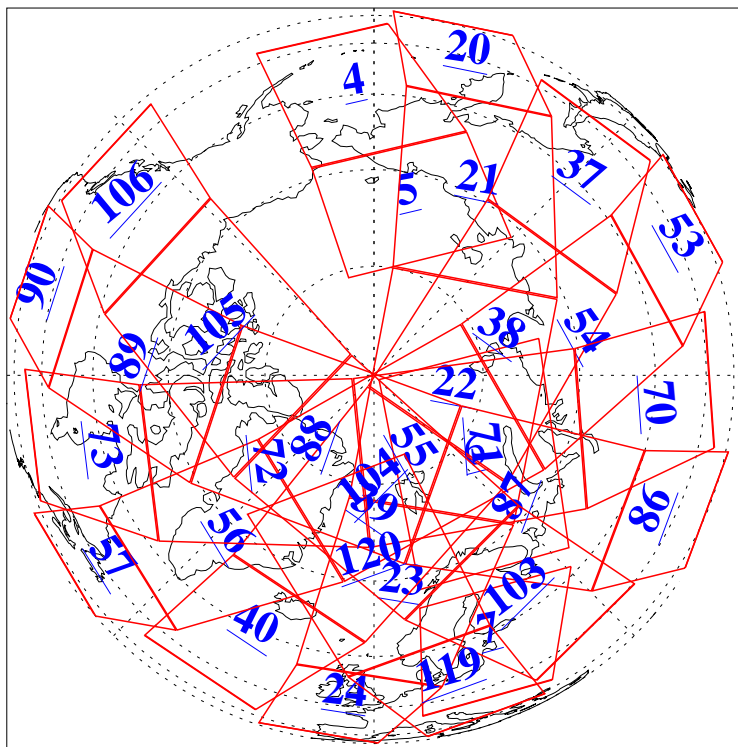

L1B Availability
AMSU Granules: 240
HSB Granules: 0
AIRS Granules: 235

12 May 2003
DoY 132
Aqua Day 373
Granules: 1 to 120

Granules: 121 to 240

Legend: AMSU Available, HSB Available, AIRS Available

L1B Availability
AMSU Granules: 240
HSB Granules: 0
AIRS Granules: 235

12 May 2003
DoY 132
Aqua Day 373

Ascending Granules

Descending Granules

Legend: AMSU Available, HSB Available, AIRS Available

L1B Availability
 AMSU Granules: 240
 HSB Granules: 0
 AIRS Granules: 235

12 May 2003
 DoY 132
 Aqua Day 373

Northern Hemisphere Granules

Southern Hemisphere Granules

Legend: AMSU Available, HSB Available, AIRS Available