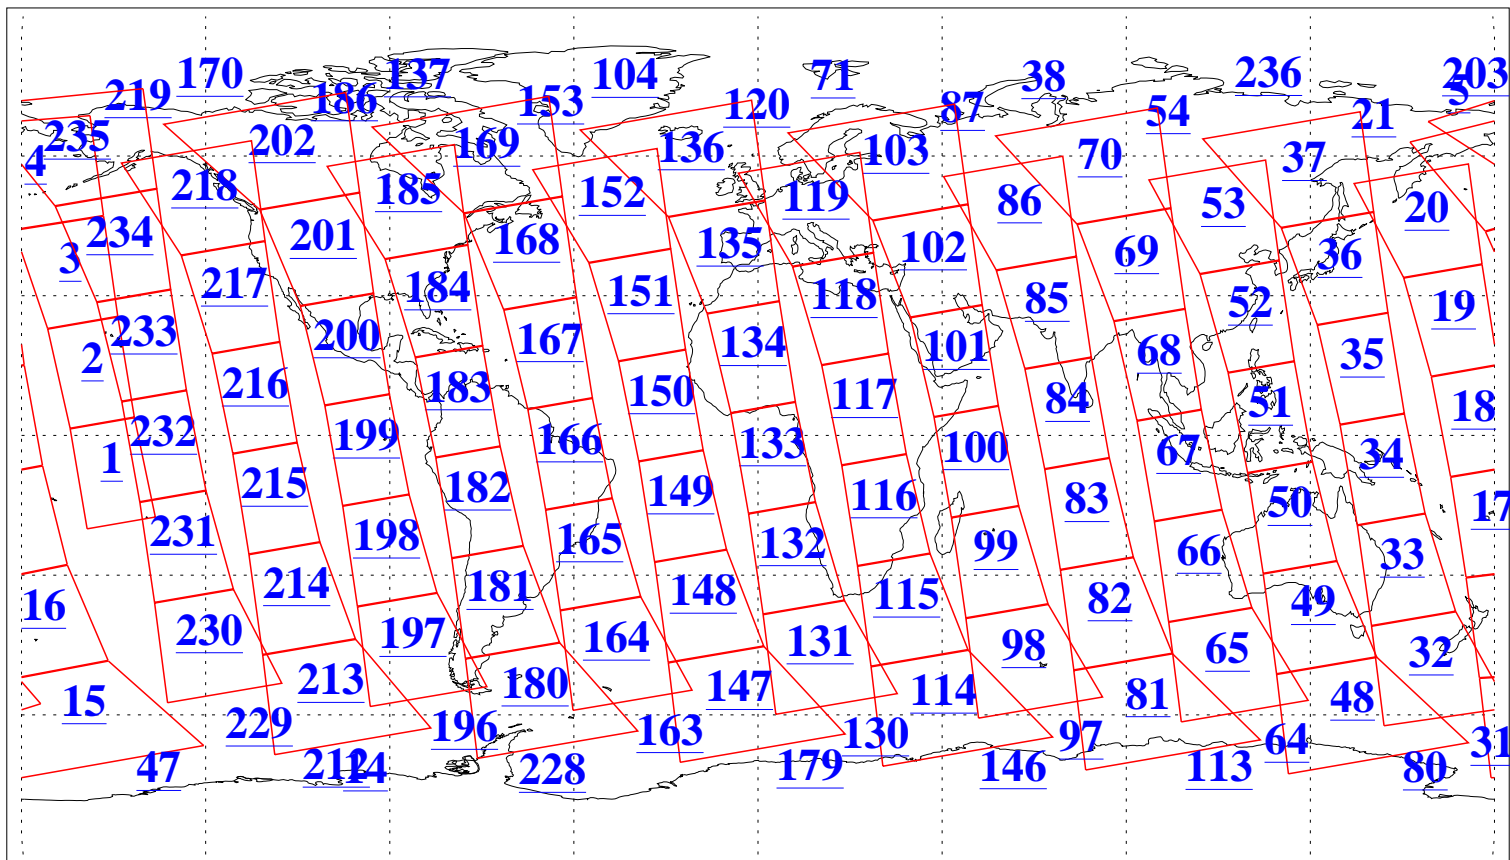

L1B Availability
AMSU Granules: 240
HSB Granules: 0
AIRS Granules: 235

12 May 2003
DoY 132
Aqua Day 373
Granules: 1 to 120

Granules: 121 to 240

Legend: AMSU Available, HSB Available, AIRS Available

L1B Availability
AMSU Granules: 240
HSB Granules: 0
AIRS Granules: 235

12 May 2003
DoY 132
Aqua Day 373

Ascending Granules

Descending Granules

Legend: AMSU Available, HSB Available, AIRS Available

L1B Availability
 AMSU Granules: 240
 HSB Granules: 0
 AIRS Granules: 235

12 May 2003
 DoY 132
 Aqua Day 373

Northern Hemisphere Granules

Southern Hemisphere Granules

Legend: AMSU Available, HSB Available, AIRS Available