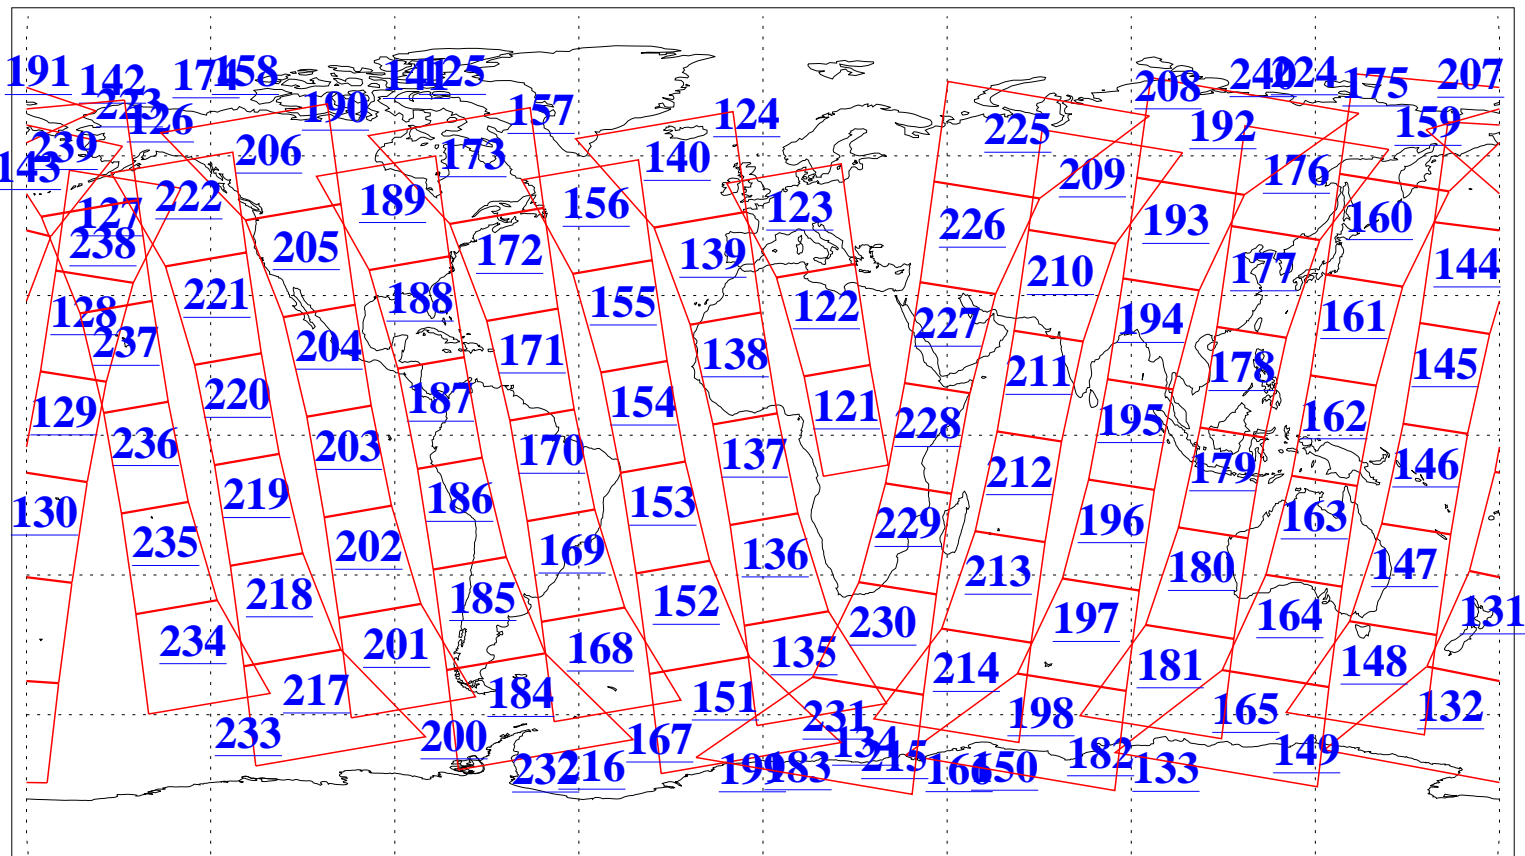

L1B Availability
AMSU Granules: 240
HSB Granules: 0
AIRS Granules: 240

8 May 2003
DoY 128
Aqua Day 369
Granules: 1 to 120

Granules: 121 to 240

Legend: AMSU Available, HSB Available, AIRS Available

L1B Availability
AMSU Granules: 240
HSB Granules: 0
AIRS Granules: 240

8 May 2003
DoY 128
Aqua Day 369

Ascending Granules

Descending Granules

Legend: AMSU Available, HSB Available, AIRS Available

L1B Availability
 AMSU Granules: 240
 HSB Granules: 0
 AIRS Granules: 240

8 May 2003
 DoY 128
 Aqua Day 369

Northern Hemisphere Granules

Southern Hemisphere Granules

Legend: AMSU Available, HSB Available, AIRS Available