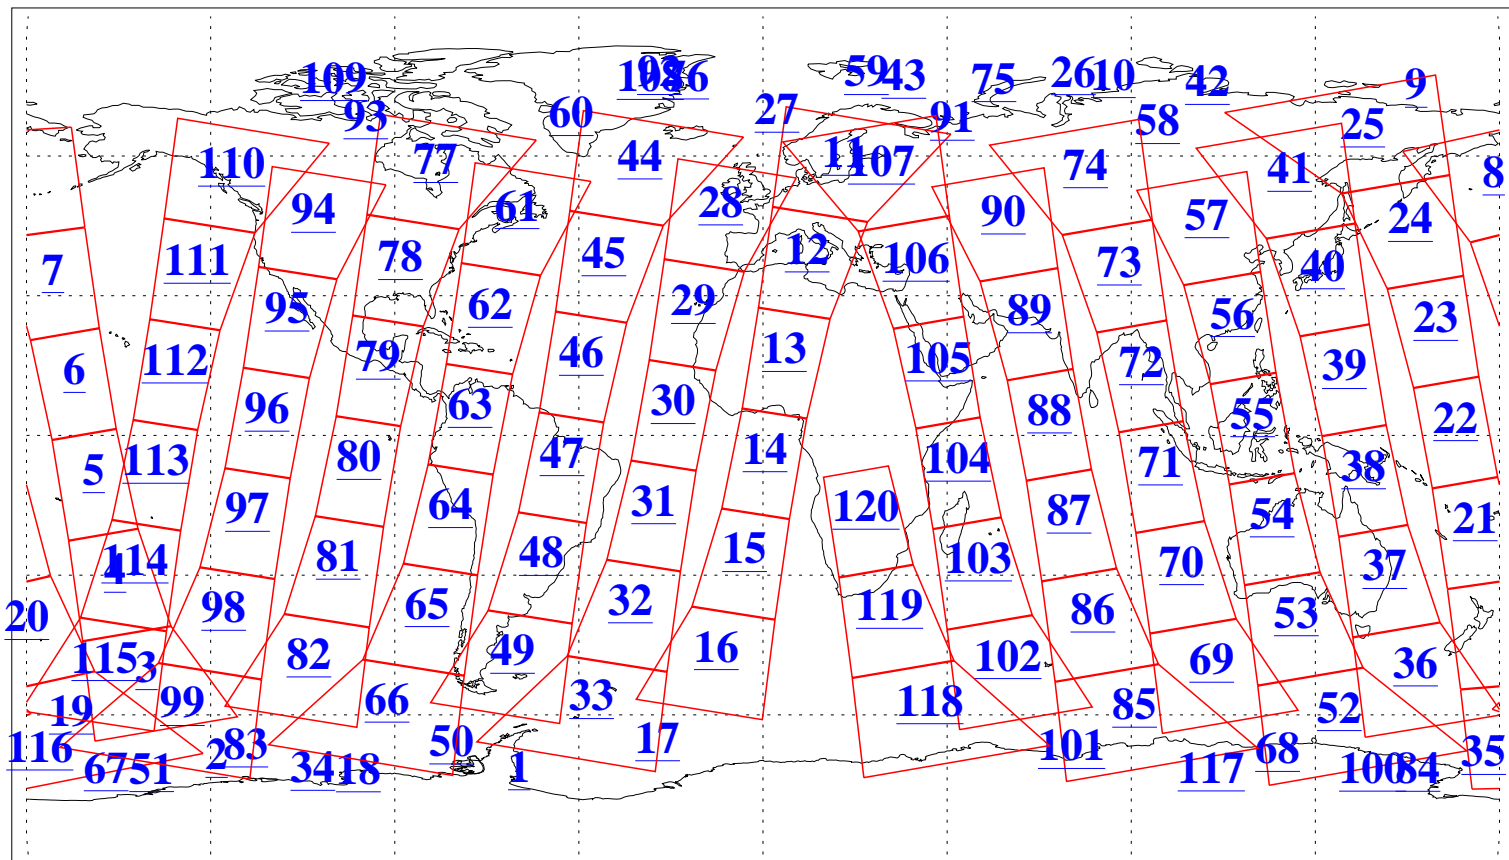

L1B Availability
AMSU Granules: 240
HSB Granules: 0
AIRS Granules: 240

8 May 2003
DoY 128
Aqua Day 369
Granules: 1 to 120

Granules: 121 to 240

Legend: AMSU Available, HSB Available, AIRS Available

L1B Availability
AMSU Granules: 240
HSB Granules: 0
AIRS Granules: 240

8 May 2003
DoY 128
Aqua Day 369

Ascending Granules

Descending Granules

Legend: AMSU Available, HSB Available, AIRS Available

L1B Availability
 AMSU Granules: 240
 HSB Granules: 0
 AIRS Granules: 240

8 May 2003
 DoY 128
 Aqua Day 369

Northern Hemisphere Granules

Southern Hemisphere Granules

Legend: AMSU Available, HSB Available, AIRS Available