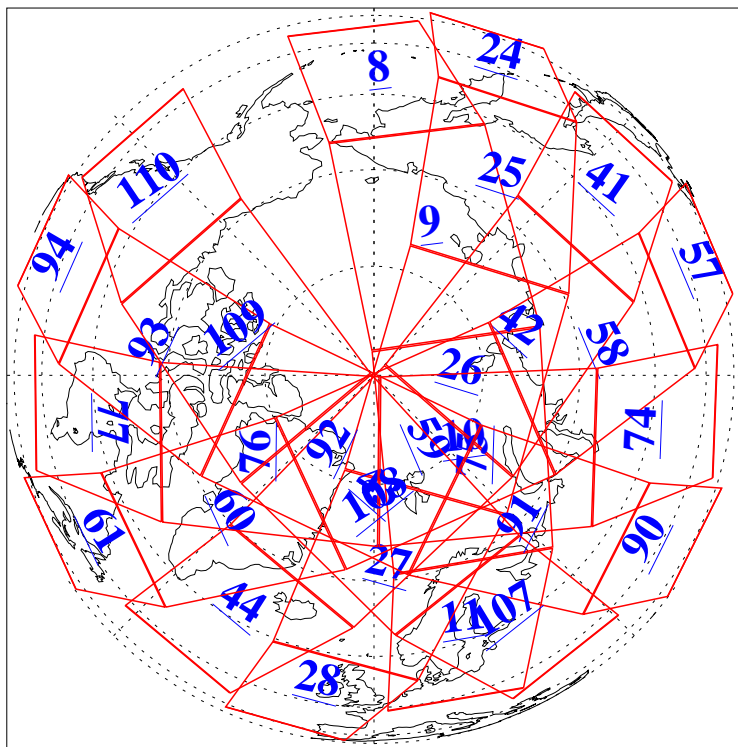

L1B Availability
AMSU Granules: 240
HSB Granules: 0
AIRS Granules: 240

8 May 2003
DoY 128
Aqua Day 369
Granules: 1 to 120

Granules: 121 to 240

Legend: AMSU Available, HSB Available, AIRS Available

L1B Availability
AMSU Granules: 240
HSB Granules: 0
AIRS Granules: 240

8 May 2003
DoY 128
Aqua Day 369

Ascending Granules

Descending Granules

Legend: AMSU Available, HSB Available, AIRS Available

L1B Availability
 AMSU Granules: 240
 HSB Granules: 0
 AIRS Granules: 240

8 May 2003
 DoY 128
 Aqua Day 369

Northern Hemisphere Granules

Southern Hemisphere Granules

Legend: AMSU Available, HSB Available, AIRS Available