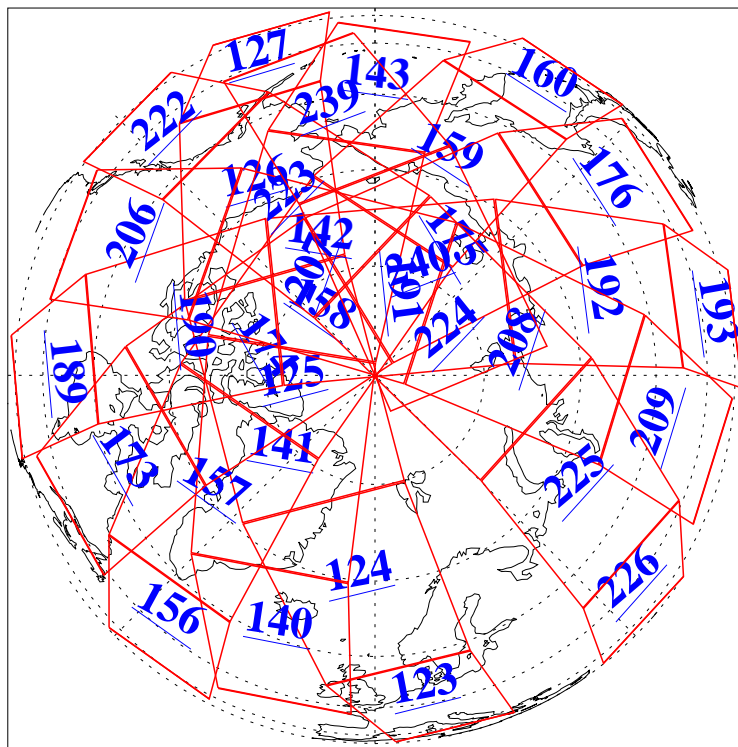

L1B Availability
AMSU Granules: 240
HSB Granules: 0
AIRS Granules: 240

8 May 2003
DoY 128
Aqua Day 369
Granules: 1 to 120

Granules: 121 to 240

Legend: AMSU Available, HSB Available, AIRS Available

L1B Availability
AMSU Granules: 240
HSB Granules: 0
AIRS Granules: 240

8 May 2003
DoY 128
Aqua Day 369

Ascending Granules

Descending Granules

Legend: AMSU Available, HSB Available, AIRS Available

L1B Availability
 AMSU Granules: 240
 HSB Granules: 0
 AIRS Granules: 240

8 May 2003
 DoY 128
 Aqua Day 369

Northern Hemisphere Granules

Southern Hemisphere Granules

Legend: AMSU Available, HSB Available, AIRS Available