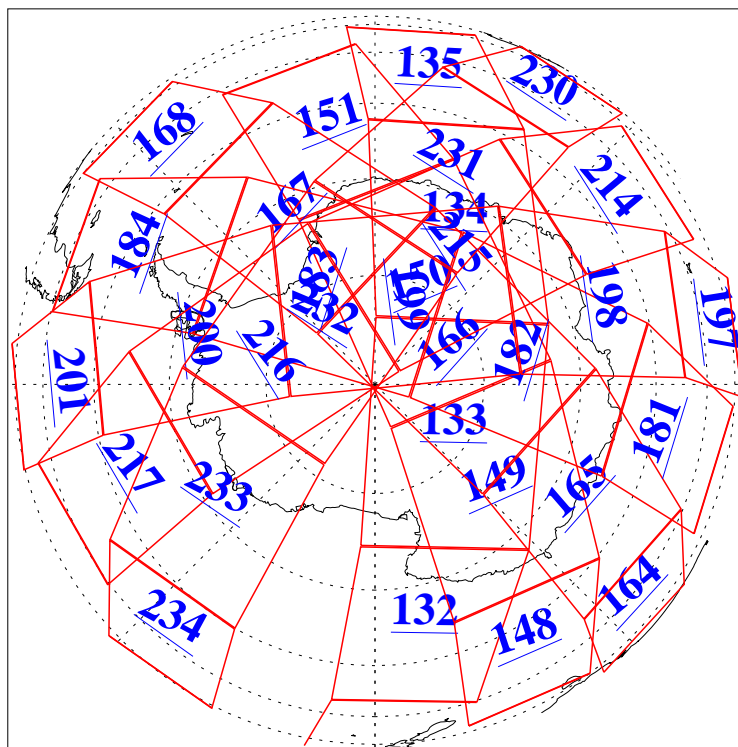

L1B Availability
AMSU Granules: 240
HSB Granules: 0
AIRS Granules: 240

8 May 2003
DoY 128
Aqua Day 369
Granules: 1 to 120

Granules: 121 to 240

Legend: AMSU Available, HSB Available, AIRS Available

L1B Availability
AMSU Granules: 240
HSB Granules: 0
AIRS Granules: 240

8 May 2003
DoY 128
Aqua Day 369

Ascending Granules

Descending Granules

Legend: AMSU Available, HSB Available, AIRS Available

L1B Availability
 AMSU Granules: 240
 HSB Granules: 0
 AIRS Granules: 240

8 May 2003
 DoY 128
 Aqua Day 369

Northern Hemisphere Granules

Southern Hemisphere Granules

Legend: AMSU Available, HSB Available, AIRS Available