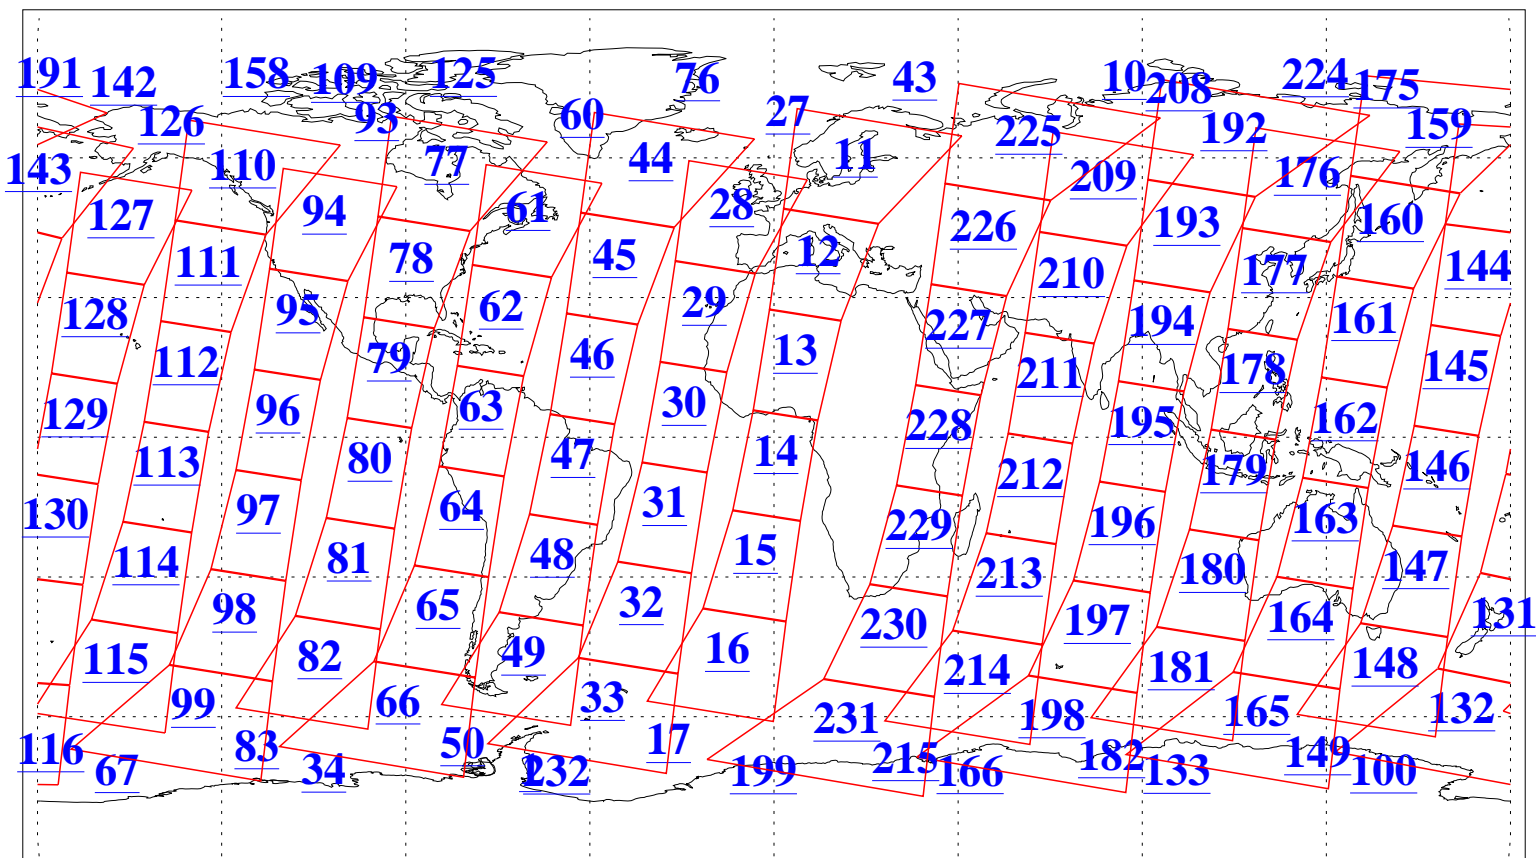

L1B Availability
AMSU Granules: 240
HSB Granules: 0
AIRS Granules: 240

8 May 2003
DoY 128
Aqua Day 369
Granules: 1 to 120

Granules: 121 to 240

Legend: AMSU Available, HSB Available, AIRS Available

L1B Availability
AMSU Granules: 240
HSB Granules: 0
AIRS Granules: 240

8 May 2003
DoY 128
Aqua Day 369

Ascending Granules

Descending Granules

Legend: AMSU Available, HSB Available, AIRS Available

L1B Availability
 AMSU Granules: 240
 HSB Granules: 0
 AIRS Granules: 240

8 May 2003
 DoY 128
 Aqua Day 369

Northern Hemisphere Granules

Southern Hemisphere Granules

Legend: AMSU Available, HSB Available, AIRS Available