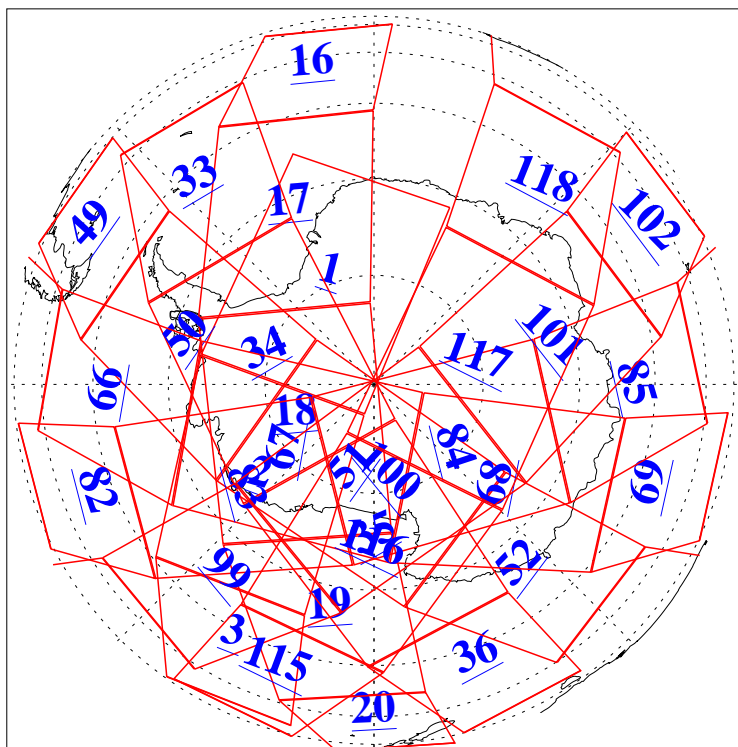

L1B Availability
AMSU Granules: 240
HSB Granules: 0
AIRS Granules: 240

8 May 2003
DoY 128
Aqua Day 369
Granules: 1 to 120

Granules: 121 to 240

Legend: AMSU Available, HSB Available, AIRS Available

L1B Availability
AMSU Granules: 240
HSB Granules: 0
AIRS Granules: 240

8 May 2003
DoY 128
Aqua Day 369

Ascending Granules

Descending Granules

Legend: AMSU Available, HSB Available, AIRS Available

L1B Availability
 AMSU Granules: 240
 HSB Granules: 0
 AIRS Granules: 240

8 May 2003
 DoY 128
 Aqua Day 369

Northern Hemisphere Granules

Southern Hemisphere Granules

Legend: AMSU Available, HSB Available, AIRS Available