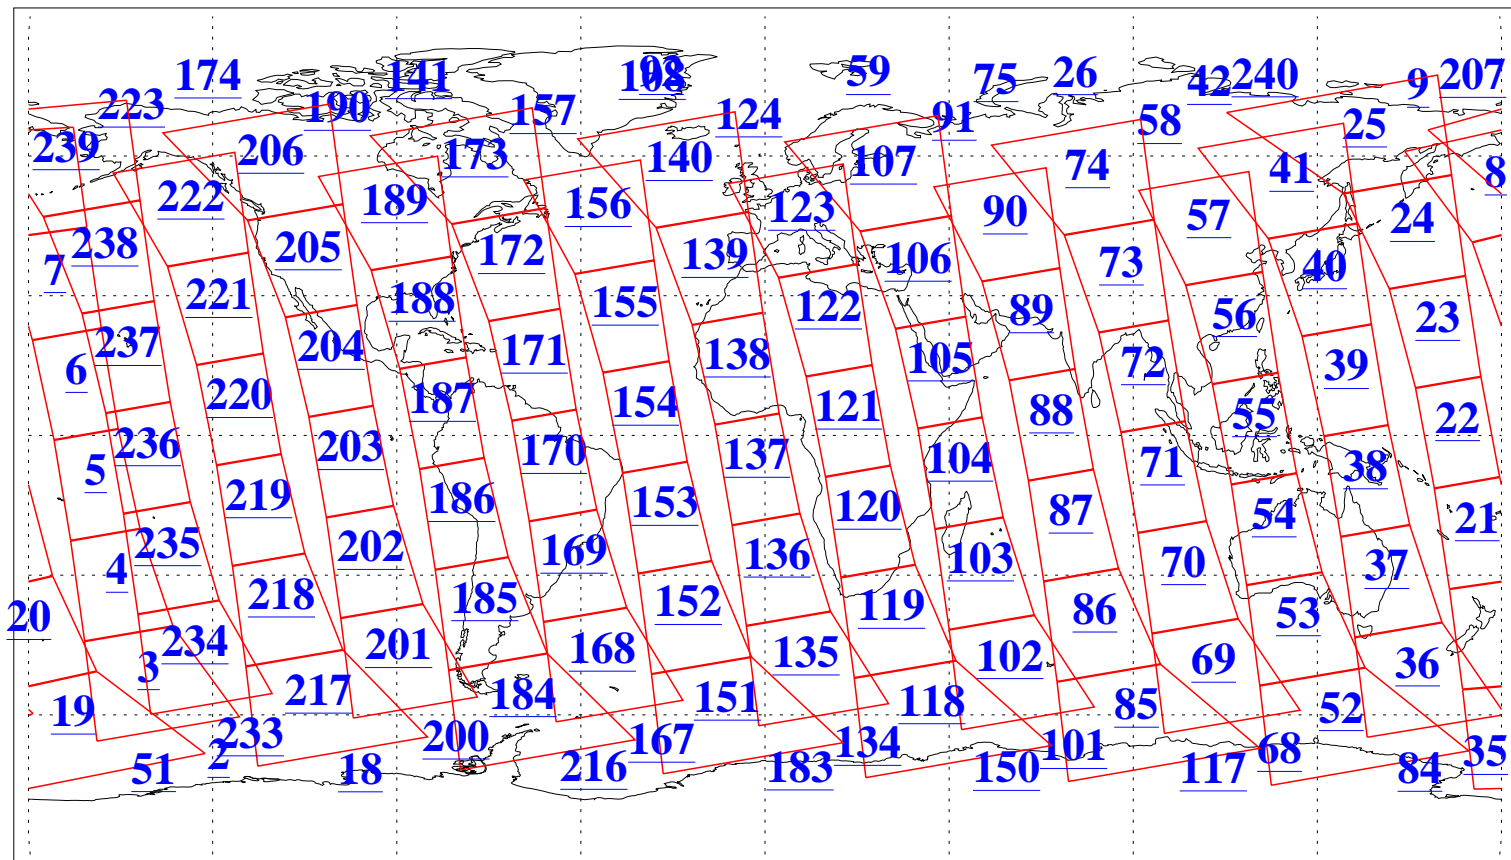

L1B Availability
AMSU Granules: 240
HSB Granules: 0
AIRS Granules: 240

8 May 2003
DoY 128
Aqua Day 369
Granules: 1 to 120

Granules: 121 to 240

Legend: AMSU Available, HSB Available, AIRS Available

L1B Availability
AMSU Granules: 240
HSB Granules: 0
AIRS Granules: 240

8 May 2003
DoY 128
Aqua Day 369

Ascending Granules

Descending Granules

Legend: AMSU Available, HSB Available, AIRS Available

L1B Availability
 AMSU Granules: 240
 HSB Granules: 0
 AIRS Granules: 240

8 May 2003
 DoY 128
 Aqua Day 369

Northern Hemisphere Granules

Southern Hemisphere Granules

Legend: AMSU Available, HSB Available, AIRS Available