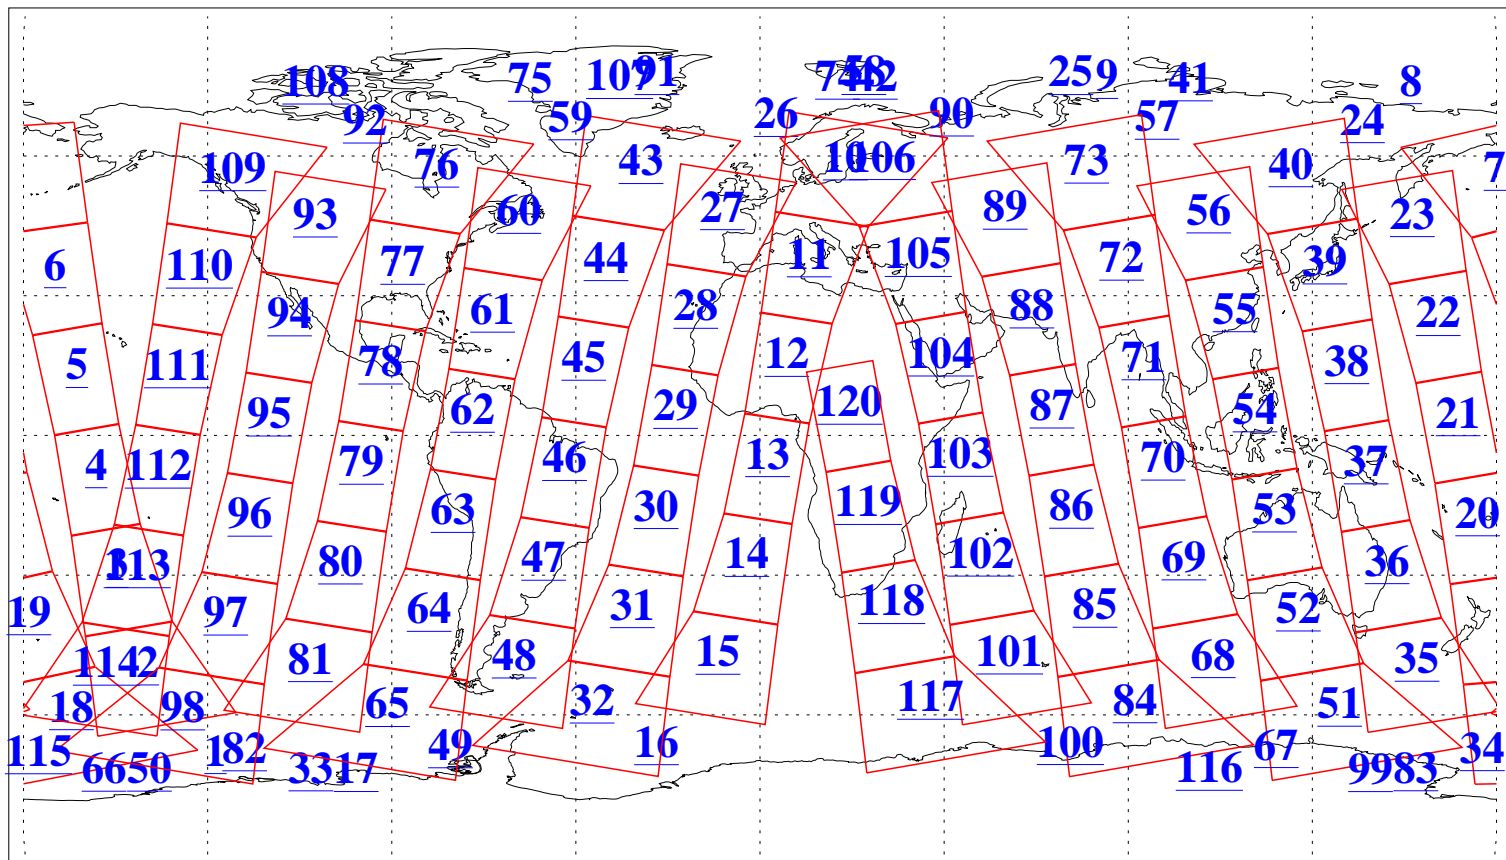

L1B Availability  
AMSU Granules: 240  
HSB Granules: 0  
AIRS Granules: 240

1 May 2003  
DoY 121  
Aqua Day 362  
Granules: 1 to 120

Granules: 121 to 240

Legend: AMSU Available, HSB Available, AIRS Available

L1B Availability  
AMSU Granules: 240  
HSB Granules: 0  
AIRS Granules: 240

1 May 2003  
DoY 121  
Aqua Day 362

Ascending Granules

Descending Granules

Legend: AMSU Available, HSB Available, AIRS Available

L1B Availability  
 AMSU Granules: 240  
 HSB Granules: 0  
 AIRS Granules: 240

1 May 2003  
 DoY 121  
 Aqua Day 362

Northern Hemisphere Granules

Southern Hemisphere Granules

Legend: AMSU Available, ~~HSB Available~~, AIRS Available