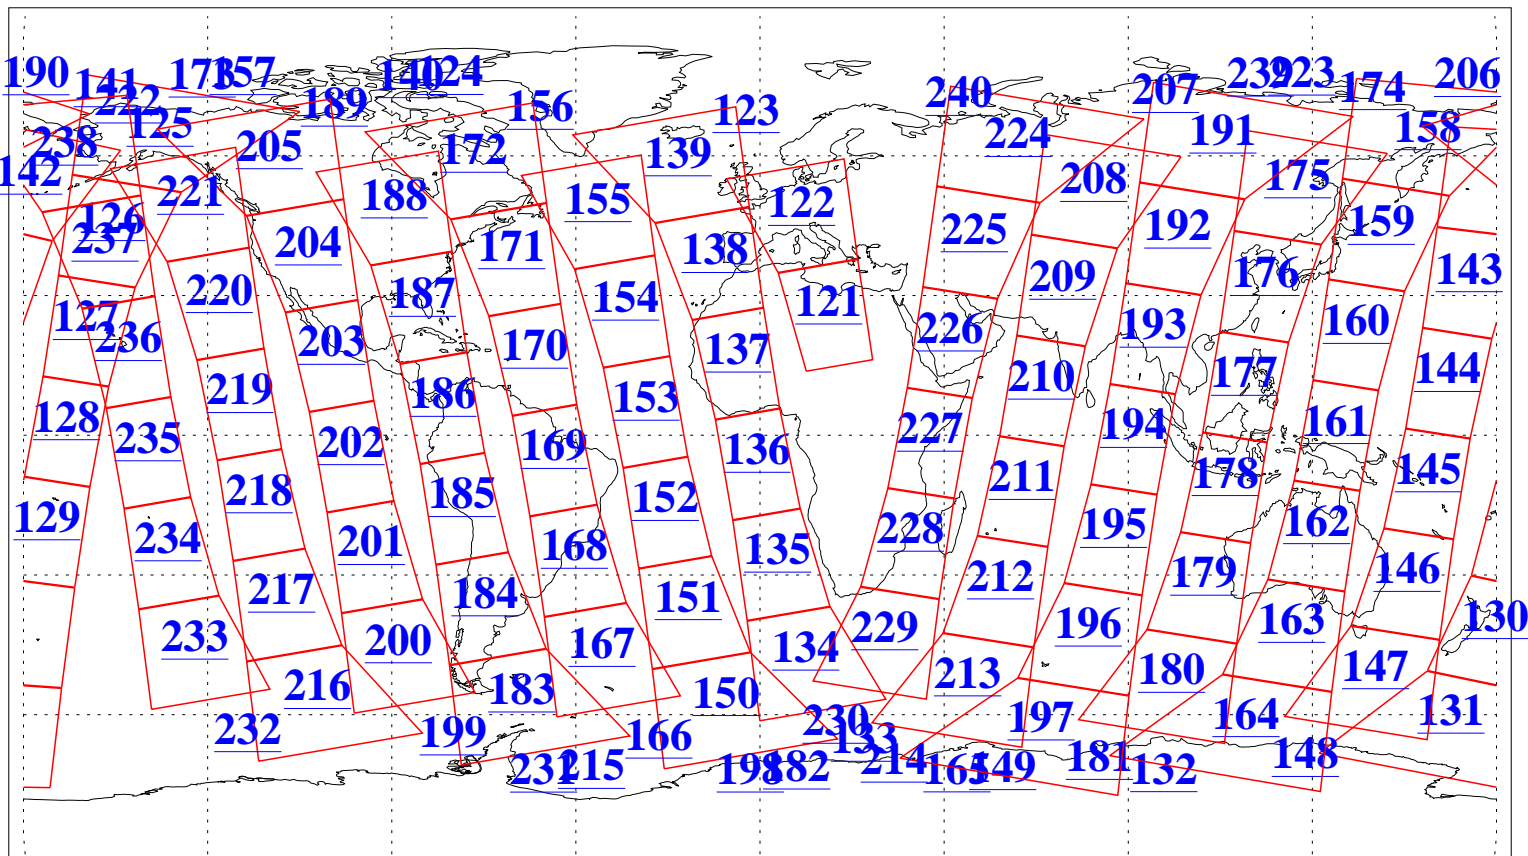

L1B Availability  
AMSU Granules: 240  
HSB Granules: 0  
AIRS Granules: 240

1 May 2003  
DoY 121  
Aqua Day 362  
Granules: 1 to 120

Granules: 121 to 240

Legend: AMSU Available, HSB Available, AIRS Available

L1B Availability  
AMSU Granules: 240  
HSB Granules: 0  
AIRS Granules: 240

1 May 2003  
DoY 121  
Aqua Day 362

Ascending Granules

Descending Granules

Legend: AMSU Available, HSB Available, AIRS Available

L1B Availability  
 AMSU Granules: 240  
 HSB Granules: 0  
 AIRS Granules: 240

1 May 2003  
 DoY 121  
 Aqua Day 362

Northern Hemisphere Granules

Southern Hemisphere Granules

Legend: AMSU Available, ~~HSB Available~~, AIRS Available