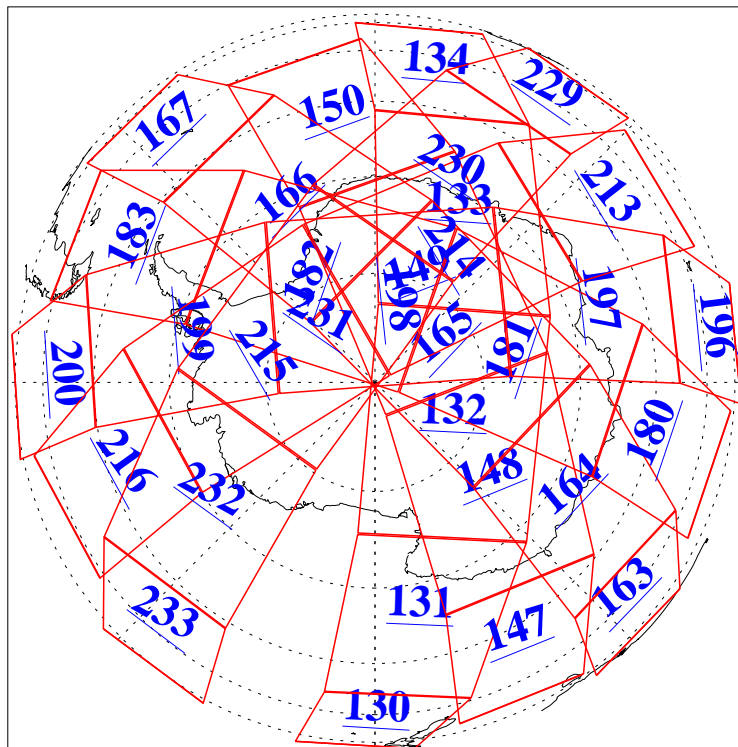

L1B Availability  
AMSU Granules: 240  
HSB Granules: 0  
AIRS Granules: 240

1 May 2003  
DoY 121  
Aqua Day 362  
Granules: 1 to 120

Granules: 121 to 240

Legend: AMSU Available, HSB Available, AIRS Available

L1B Availability  
AMSU Granules: 240  
HSB Granules: 0  
AIRS Granules: 240

1 May 2003  
DoY 121  
Aqua Day 362

Ascending Granules

Descending Granules

Legend: AMSU Available, HSB Available, AIRS Available

L1B Availability  
 AMSU Granules: 240  
 HSB Granules: 0  
 AIRS Granules: 240

1 May 2003  
 DoY 121  
 Aqua Day 362

Northern Hemisphere Granules

Southern Hemisphere Granules

Legend: AMSU Available, ~~HSB Available~~, AIRS Available