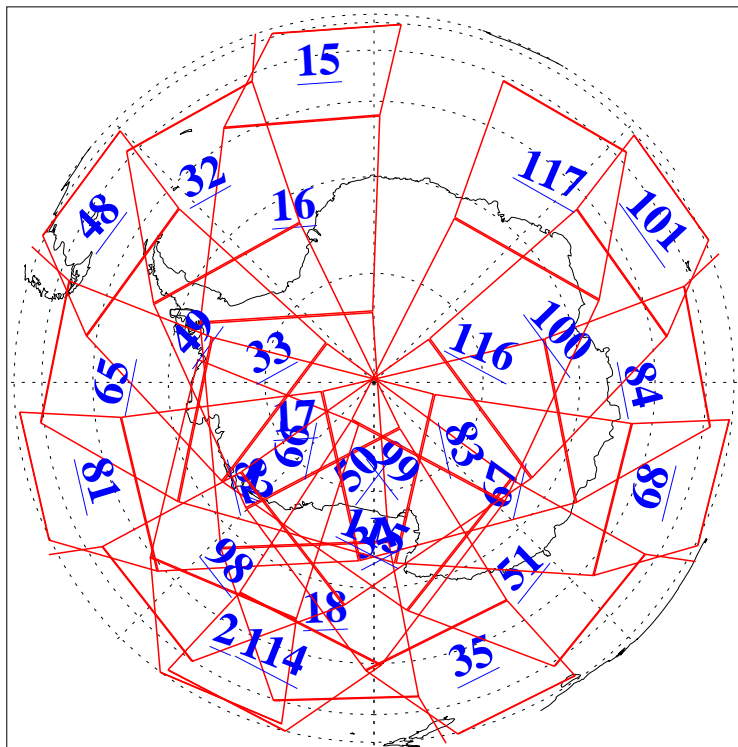

L1B Availability  
AMSU Granules: 240  
HSB Granules: 0  
AIRS Granules: 240

1 May 2003  
DoY 121  
Aqua Day 362  
Granules: 1 to 120

Granules: 121 to 240

Legend: AMSU Available, HSB Available, AIRS Available

L1B Availability  
AMSU Granules: 240  
HSB Granules: 0  
AIRS Granules: 240

1 May 2003  
DoY 121  
Aqua Day 362

Ascending Granules

Descending Granules

Legend: AMSU Available, HSB Available, AIRS Available

L1B Availability  
 AMSU Granules: 240  
 HSB Granules: 0  
 AIRS Granules: 240

1 May 2003  
 DoY 121  
 Aqua Day 362

Northern Hemisphere Granules

Southern Hemisphere Granules

Legend: AMSU Available, ~~HSB Available~~, AIRS Available