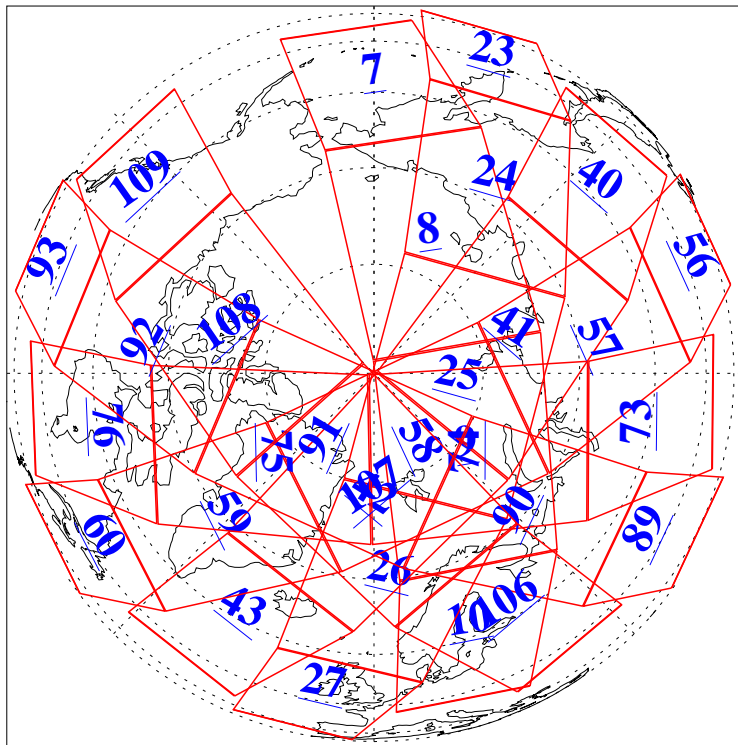

L1B Availability  
AMSU Granules: 240  
HSB Granules: 0  
AIRS Granules: 240

1 May 2003  
DoY 121  
Aqua Day 362  
Granules: 1 to 120

Granules: 121 to 240

Legend: AMSU Available, HSB Available, AIRS Available

L1B Availability  
AMSU Granules: 240  
HSB Granules: 0  
AIRS Granules: 240

1 May 2003  
DoY 121  
Aqua Day 362

Ascending Granules

Descending Granules

Legend: AMSU Available, HSB Available, AIRS Available

L1B Availability  
 AMSU Granules: 240  
 HSB Granules: 0  
 AIRS Granules: 240

1 May 2003  
 DoY 121  
 Aqua Day 362

Northern Hemisphere Granules

Southern Hemisphere Granules

Legend: AMSU Available, ~~HSB Available~~, AIRS Available