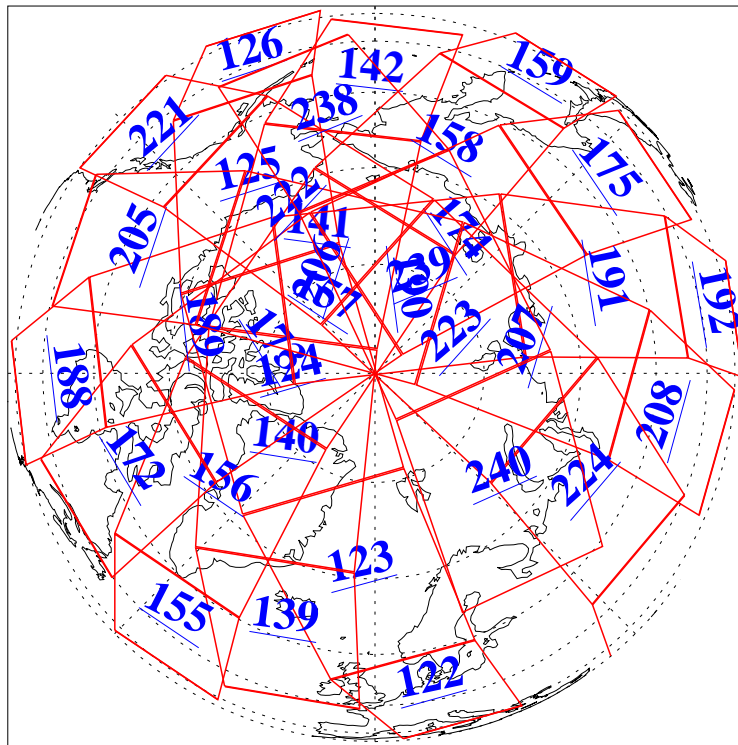

L1B Availability  
AMSU Granules: 240  
HSB Granules: 0  
AIRS Granules: 240

1 May 2003  
DoY 121  
Aqua Day 362  
Granules: 1 to 120

Granules: 121 to 240

Legend: AMSU Available, HSB Available, AIRS Available

L1B Availability  
AMSU Granules: 240  
HSB Granules: 0  
AIRS Granules: 240

1 May 2003  
DoY 121  
Aqua Day 362

Ascending Granules

Descending Granules

Legend: AMSU Available, HSB Available, AIRS Available

L1B Availability  
 AMSU Granules: 240  
 HSB Granules: 0  
 AIRS Granules: 240

1 May 2003  
 DoY 121  
 Aqua Day 362

Northern Hemisphere Granules

Southern Hemisphere Granules

Legend: AMSU Available, ~~HSB Available~~, AIRS Available