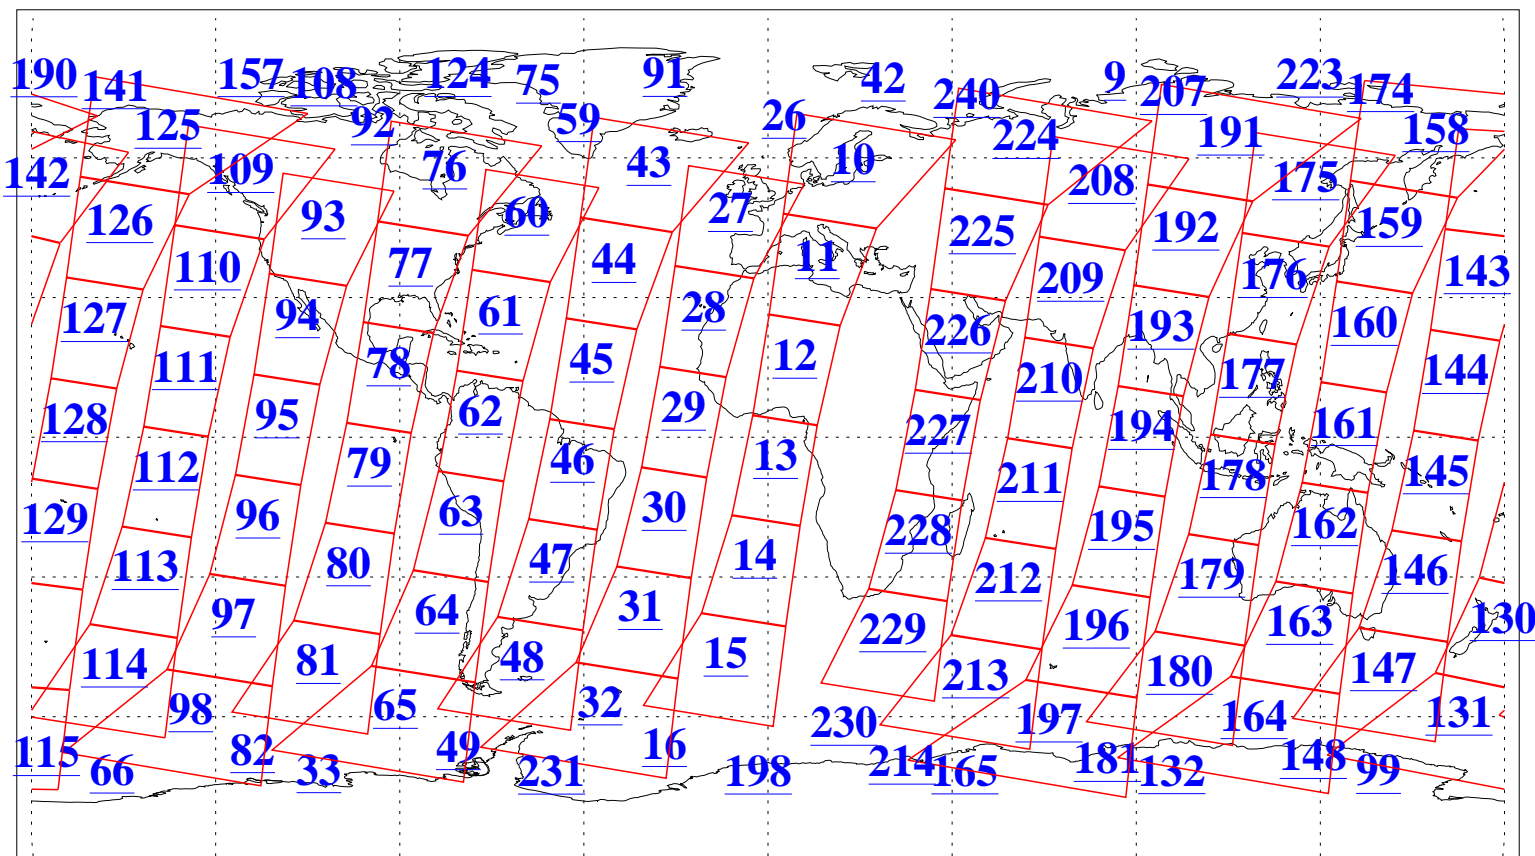

L1B Availability  
AMSU Granules: 240  
HSB Granules: 0  
AIRS Granules: 240

1 May 2003  
DoY 121  
Aqua Day 362  
Granules: 1 to 120

Granules: 121 to 240

Legend: AMSU Available, HSB Available, AIRS Available

L1B Availability  
AMSU Granules: 240  
HSB Granules: 0  
AIRS Granules: 240

1 May 2003  
DoY 121  
Aqua Day 362

Ascending Granules

Descending Granules

Legend: AMSU Available, HSB Available, AIRS Available

L1B Availability  
 AMSU Granules: 240  
 HSB Granules: 0  
 AIRS Granules: 240

1 May 2003  
 DoY 121  
 Aqua Day 362

Northern Hemisphere Granules

Southern Hemisphere Granules

Legend: AMSU Available, ~~HSB Available~~, AIRS Available