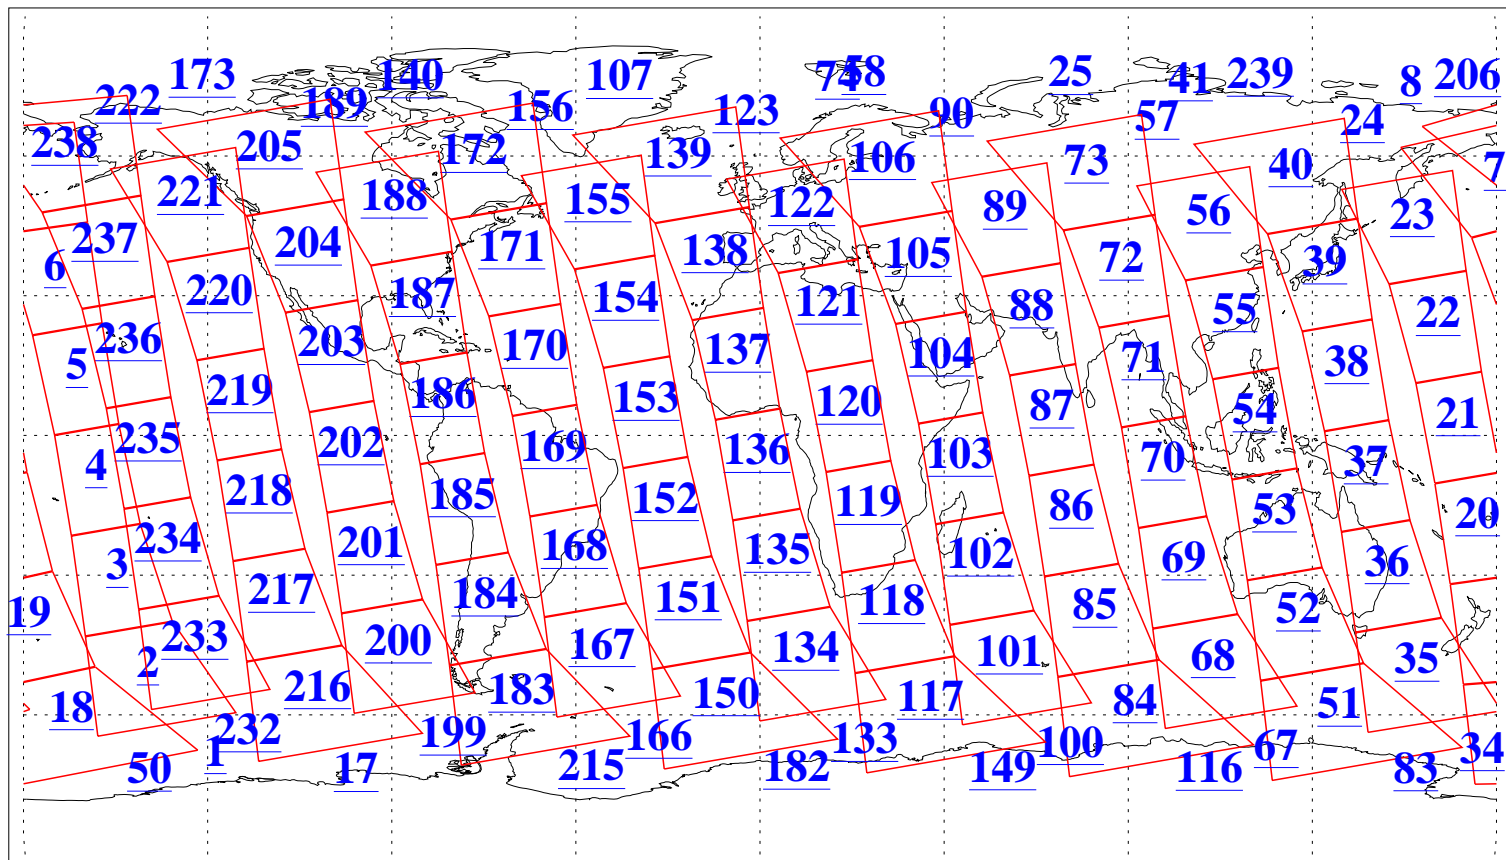

L1B Availability  
AMSU Granules: 240  
HSB Granules: 0  
AIRS Granules: 240

1 May 2003  
DoY 121  
Aqua Day 362  
Granules: 1 to 120

Granules: 121 to 240

Legend: AMSU Available, HSB Available, AIRS Available

L1B Availability  
AMSU Granules: 240  
HSB Granules: 0  
AIRS Granules: 240

1 May 2003  
DoY 121  
Aqua Day 362

Ascending Granules

Descending Granules

Legend: AMSU Available, HSB Available, AIRS Available

L1B Availability  
 AMSU Granules: 240  
 HSB Granules: 0  
 AIRS Granules: 240

1 May 2003  
 DoY 121  
 Aqua Day 362

Northern Hemisphere Granules

Southern Hemisphere Granules

Legend: AMSU Available, ~~HSB Available~~, AIRS Available