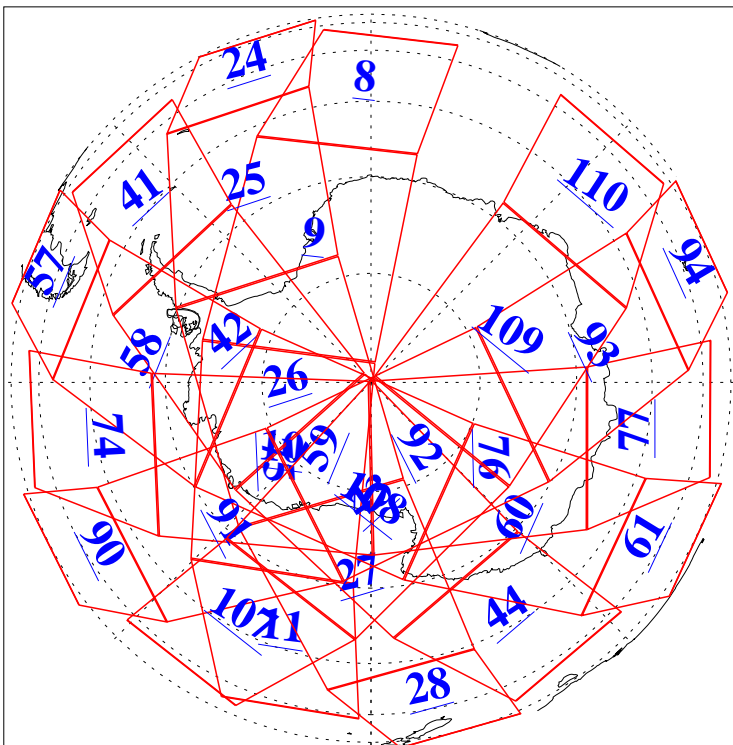

L1B Availability
AMSU Granules: 240
HSB Granules: 0
AIRS Granules: 240

30 Apr 2003
DoY 120
Aqua Day 361
Granules: 1 to 120

Granules: 121 to 240

Legend: AMSU Available, HSB Available, AIRS Available

L1B Availability
AMSU Granules: 240
HSB Granules: 0
AIRS Granules: 240

30 Apr 2003
DoY 120
Aqua Day 361

Ascending Granules

Descending Granules

Legend: AMSU Available, HSB Available, AIRS Available

L1B Availability
 AMSU Granules: 240
 HSB Granules: 0
 AIRS Granules: 240

30 Apr 2003
 DoY 120
 Aqua Day 361

Northern Hemisphere Granules

Southern Hemisphere Granules

Legend: AMSU Available, *HSB Available*, **AIRS Available**