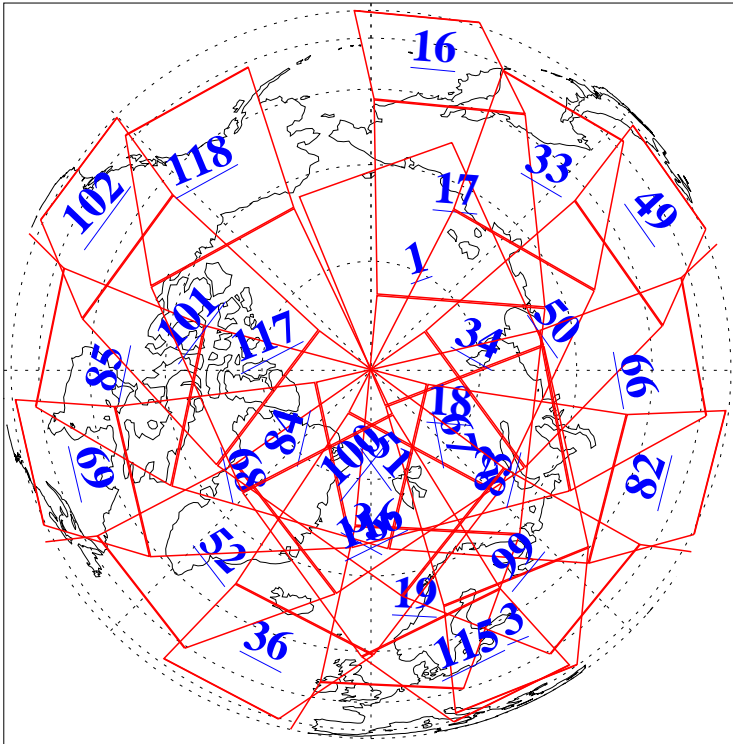

L1B Availability
AMSU Granules: 240
HSB Granules: 0
AIRS Granules: 240

30 Apr 2003
DoY 120
Aqua Day 361
Granules: 1 to 120

Granules: 121 to 240

Legend: AMSU Available, HSB Available, AIRS Available

L1B Availability
AMSU Granules: 240
HSB Granules: 0
AIRS Granules: 240

30 Apr 2003
DoY 120
Aqua Day 361

Ascending Granules

Descending Granules

Legend: AMSU Available, HSB Available, AIRS Available

L1B Availability
 AMSU Granules: 240
 HSB Granules: 0
 AIRS Granules: 240

30 Apr 2003
 DoY 120
 Aqua Day 361

Northern Hemisphere Granules

Southern Hemisphere Granules

Legend: AMSU Available, *HSB Available*, **AIRS Available**