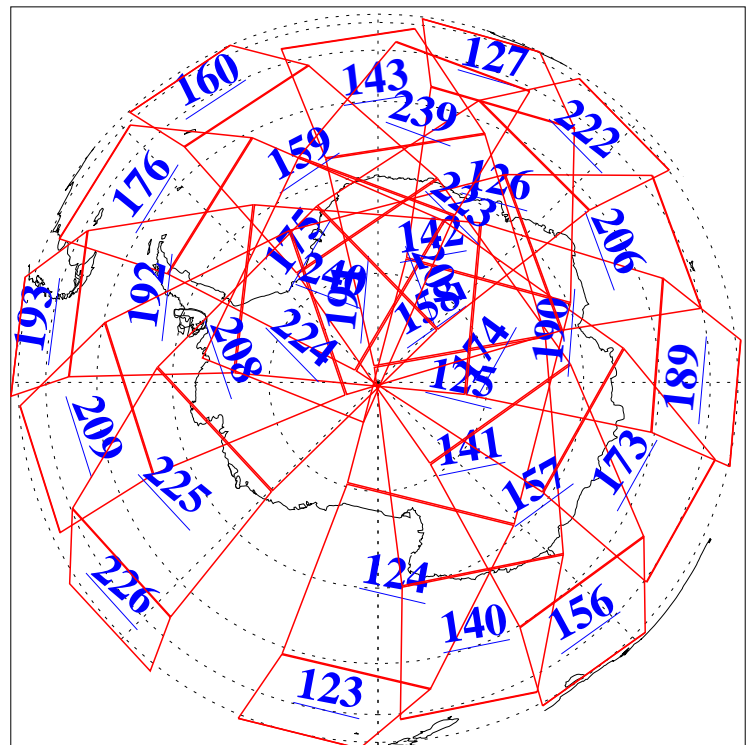

L1B Availability
AMSU Granules: 240
HSB Granules: 0
AIRS Granules: 240

30 Apr 2003
DoY 120
Aqua Day 361
Granules: 1 to 120

Granules: 121 to 240

Legend: AMSU Available, HSB Available, AIRS Available

L1B Availability
AMSU Granules: 240
HSB Granules: 0
AIRS Granules: 240

30 Apr 2003
DoY 120
Aqua Day 361

Ascending Granules

Descending Granules

Legend: AMSU Available, HSB Available, AIRS Available

L1B Availability
 AMSU Granules: 240
 HSB Granules: 0
 AIRS Granules: 240

30 Apr 2003
 DoY 120
 Aqua Day 361

Northern Hemisphere Granules

Southern Hemisphere Granules

Legend: AMSU Available, *HSB Available*, **AIRS Available**