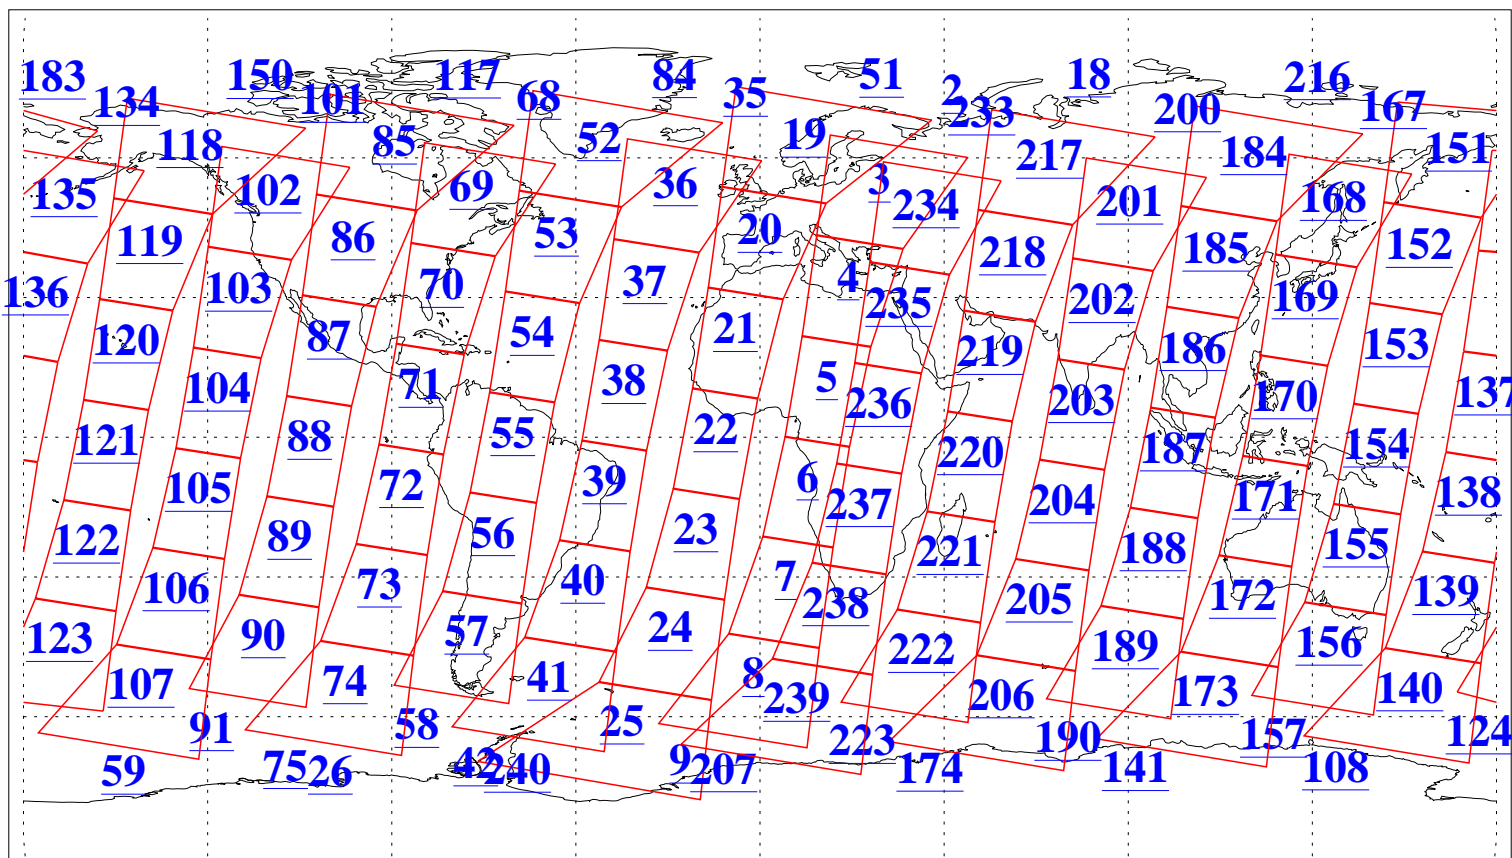

L1B Availability
AMSU Granules: 240
HSB Granules: 0
AIRS Granules: 240

30 Apr 2003
DoY 120
Aqua Day 361
Granules: 1 to 120

Granules: 121 to 240

Legend: AMSU Available, HSB Available, AIRS Available

L1B Availability
AMSU Granules: 240
HSB Granules: 0
AIRS Granules: 240

30 Apr 2003
DoY 120
Aqua Day 361

Ascending Granules

Descending Granules

Legend: AMSU Available, HSB Available, AIRS Available

L1B Availability
 AMSU Granules: 240
 HSB Granules: 0
 AIRS Granules: 240

30 Apr 2003
 DoY 120
 Aqua Day 361

Northern Hemisphere Granules

Southern Hemisphere Granules

Legend: AMSU Available, *HSB Available*, **AIRS Available**