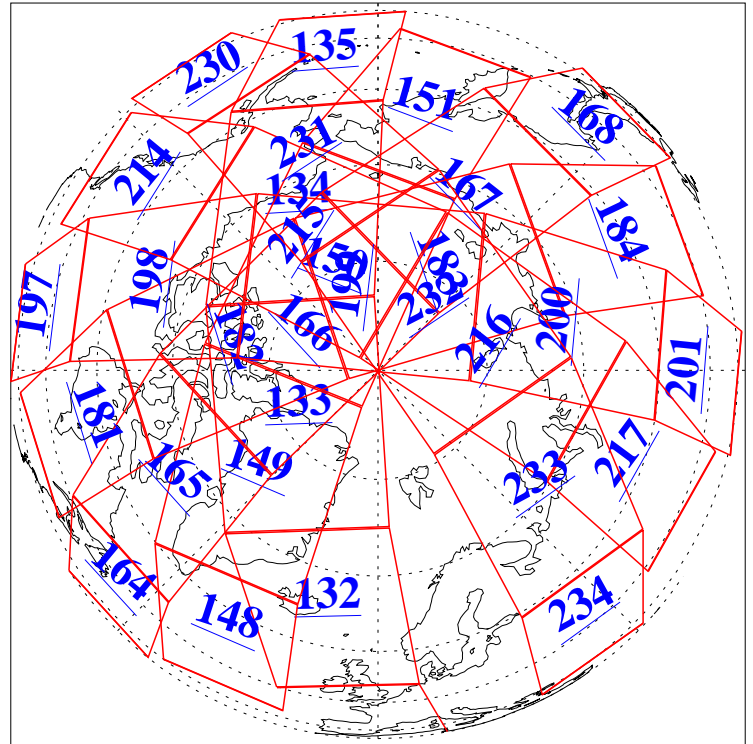

L1B Availability
AMSU Granules: 240
HSB Granules: 0
AIRS Granules: 240

30 Apr 2003
DoY 120
Aqua Day 361
Granules: 1 to 120

Granules: 121 to 240

Legend: AMSU Available, HSB Available, AIRS Available

L1B Availability
AMSU Granules: 240
HSB Granules: 0
AIRS Granules: 240

30 Apr 2003
DoY 120
Aqua Day 361

Ascending Granules

Descending Granules

Legend: AMSU Available, HSB Available, AIRS Available

L1B Availability
 AMSU Granules: 240
 HSB Granules: 0
 AIRS Granules: 240

30 Apr 2003
 DoY 120
 Aqua Day 361

Northern Hemisphere Granules

Southern Hemisphere Granules

Legend: AMSU Available, *HSB Available*, **AIRS Available**