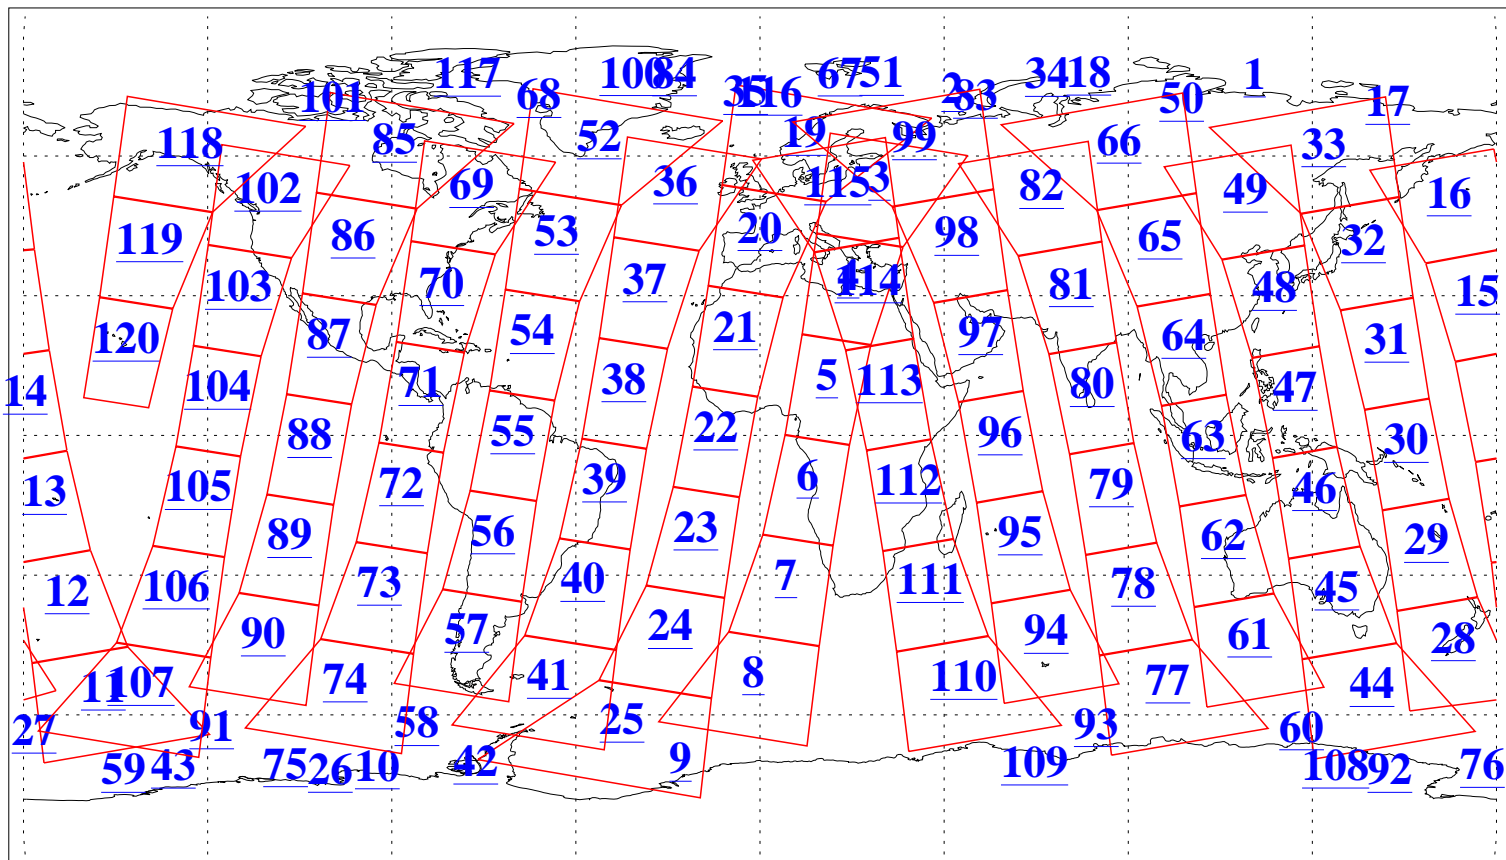

L1B Availability
AMSU Granules: 240
HSB Granules: 0
AIRS Granules: 240

30 Apr 2003
DoY 120
Aqua Day 361
Granules: 1 to 120

Granules: 121 to 240

Legend: AMSU Available, HSB Available, AIRS Available

L1B Availability
AMSU Granules: 240
HSB Granules: 0
AIRS Granules: 240

30 Apr 2003
DoY 120
Aqua Day 361

Ascending Granules

Descending Granules

Legend: AMSU Available, HSB Available, AIRS Available

L1B Availability
 AMSU Granules: 240
 HSB Granules: 0
 AIRS Granules: 240

30 Apr 2003
 DoY 120
 Aqua Day 361

Northern Hemisphere Granules

Southern Hemisphere Granules

Legend: AMSU Available, *HSB Available*, **AIRS Available**