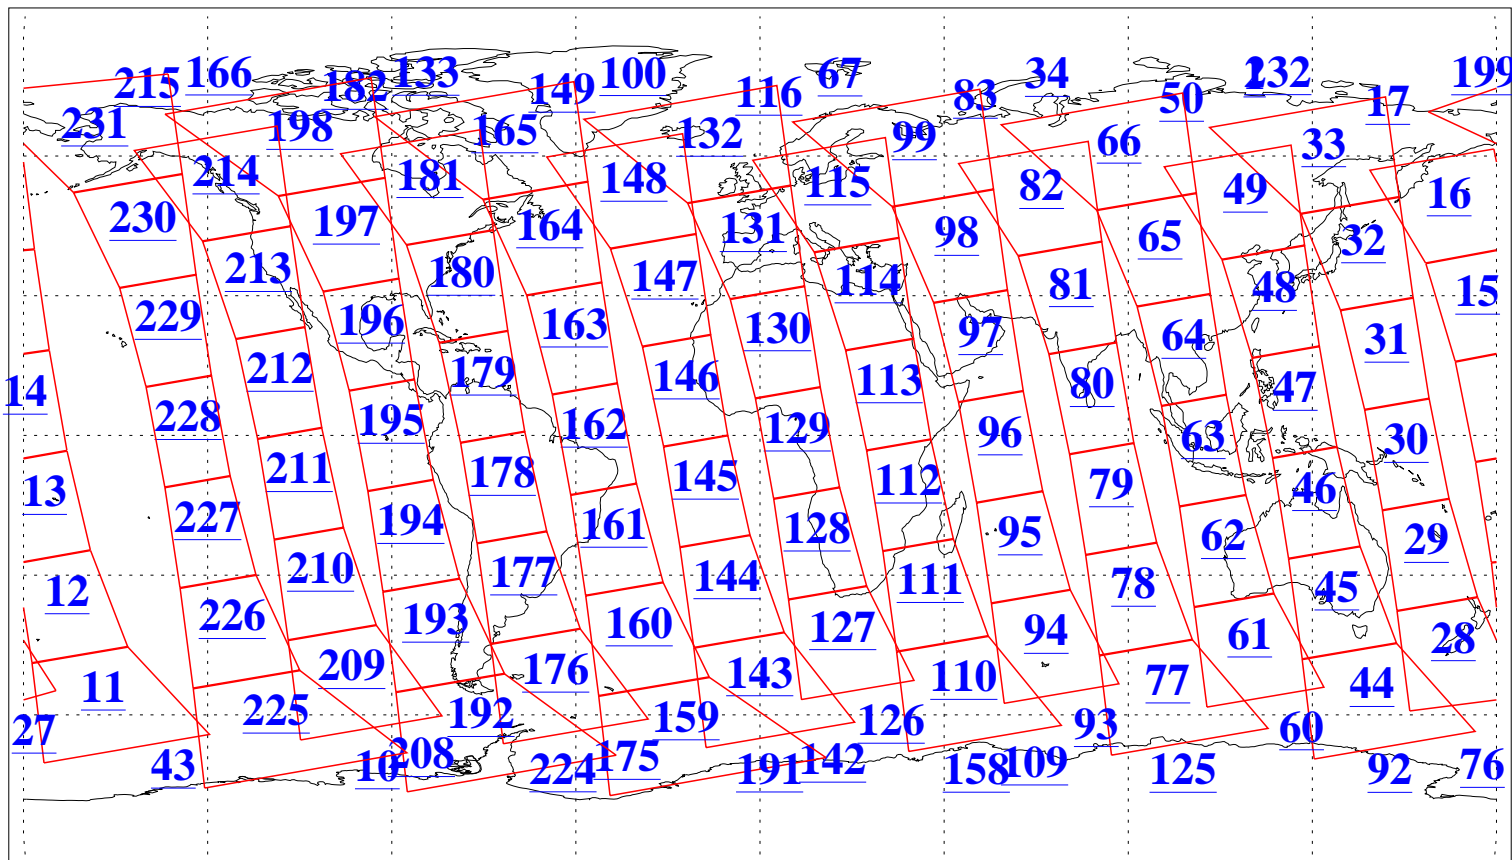

L1B Availability
AMSU Granules: 240
HSB Granules: 0
AIRS Granules: 240

30 Apr 2003
DoY 120
Aqua Day 361
Granules: 1 to 120

Granules: 121 to 240

Legend: AMSU Available, HSB Available, AIRS Available

L1B Availability
AMSU Granules: 240
HSB Granules: 0
AIRS Granules: 240

30 Apr 2003
DoY 120
Aqua Day 361

Ascending Granules

Descending Granules

Legend: AMSU Available, HSB Available, AIRS Available

L1B Availability
 AMSU Granules: 240
 HSB Granules: 0
 AIRS Granules: 240

30 Apr 2003
 DoY 120
 Aqua Day 361

Northern Hemisphere Granules

Southern Hemisphere Granules

Legend: AMSU Available, *HSB Available*, **AIRS Available**