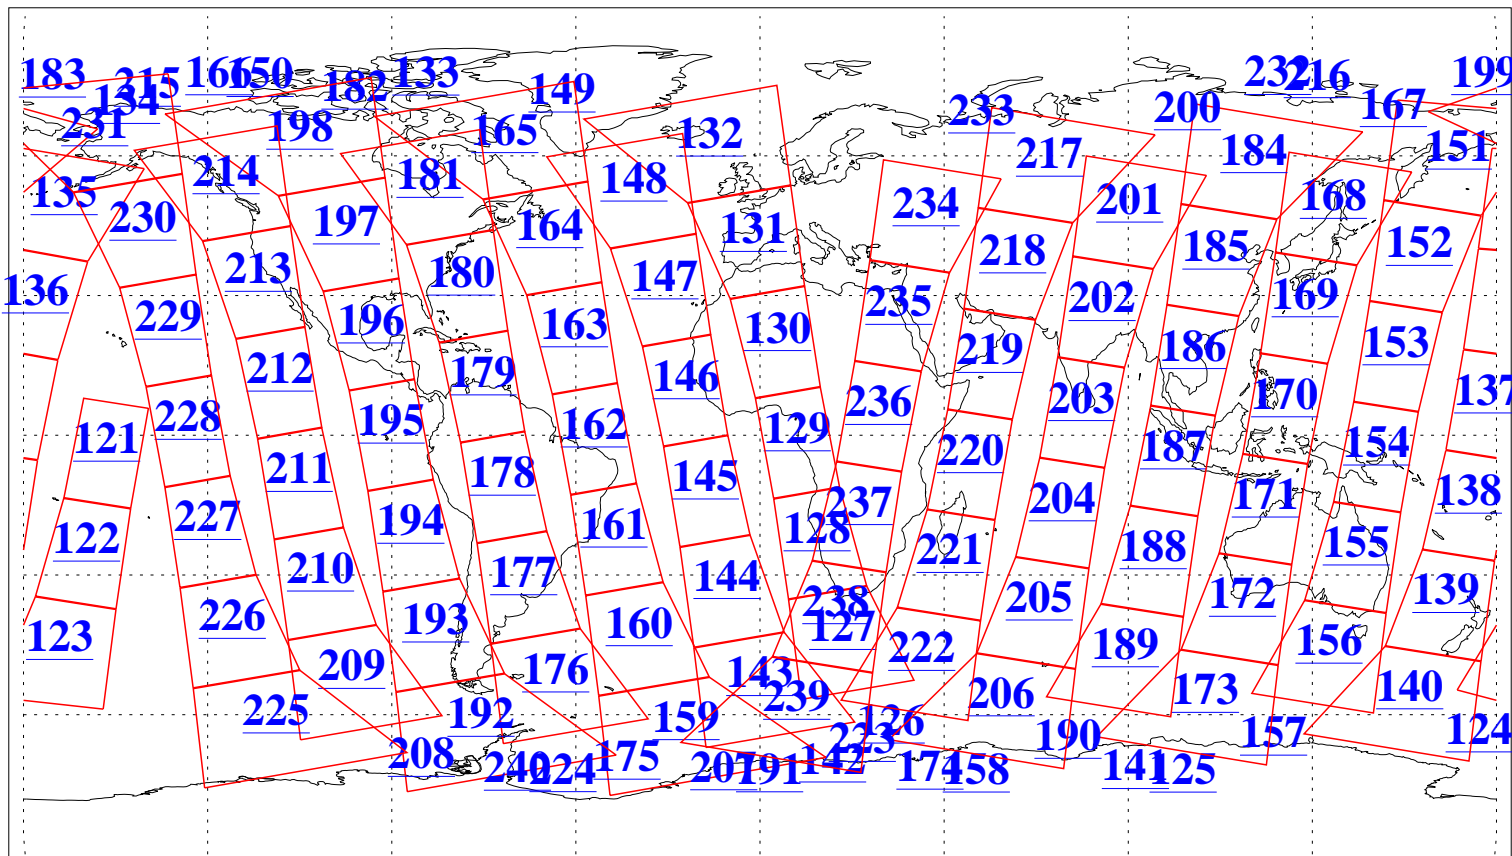

L1B Availability
AMSU Granules: 240
HSB Granules: 0
AIRS Granules: 240

30 Apr 2003
DoY 120
Aqua Day 361
Granules: 1 to 120

Granules: 121 to 240

Legend: AMSU Available, HSB Available, AIRS Available

L1B Availability
AMSU Granules: 240
HSB Granules: 0
AIRS Granules: 240

30 Apr 2003
DoY 120
Aqua Day 361

Ascending Granules

Descending Granules

Legend: AMSU Available, HSB Available, AIRS Available

L1B Availability
 AMSU Granules: 240
 HSB Granules: 0
 AIRS Granules: 240

30 Apr 2003
 DoY 120
 Aqua Day 361

Northern Hemisphere Granules

Southern Hemisphere Granules

Legend: AMSU Available, *HSB Available*, **AIRS Available**