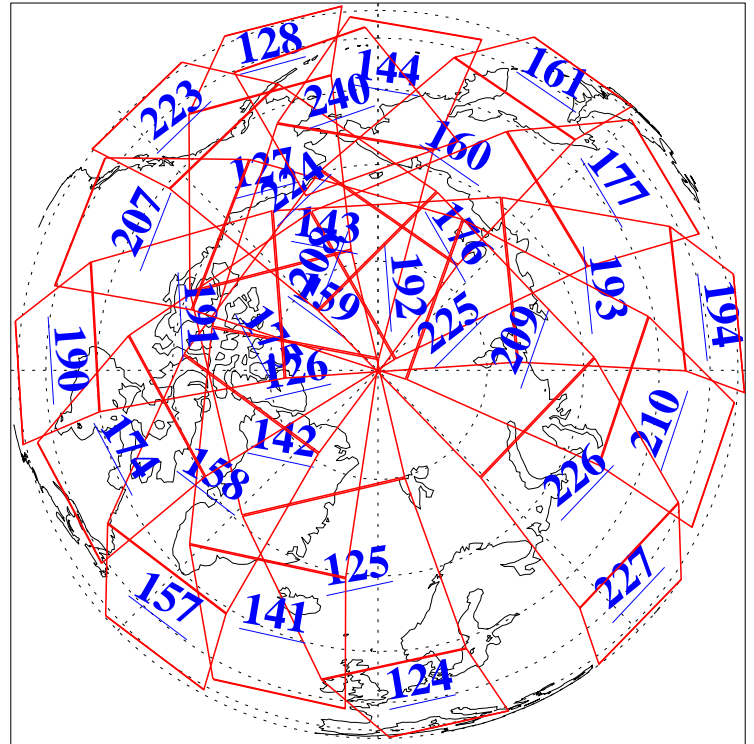

L1B Availability
AMSU Granules: 240
HSB Granules: 0
AIRS Granules: 240

29 Apr 2003
DoY 119
Aqua Day 360
Granules: 1 to 120

Granules: 121 to 240

Legend: AMSU Available, HSB Available, AIRS Available

L1B Availability
AMSU Granules: 240
HSB Granules: 0
AIRS Granules: 240

29 Apr 2003
DoY 119
Aqua Day 360

Ascending Granules

Descending Granules

Legend: AMSU Available, HSB Available, AIRS Available

L1B Availability
 AMSU Granules: 240
 HSB Granules: 0
 AIRS Granules: 240

29 Apr 2003
 DoY 119
 Aqua Day 360

Northern Hemisphere Granules

Southern Hemisphere Granules

Legend: AMSU Available, HSB Available, AIRS Available