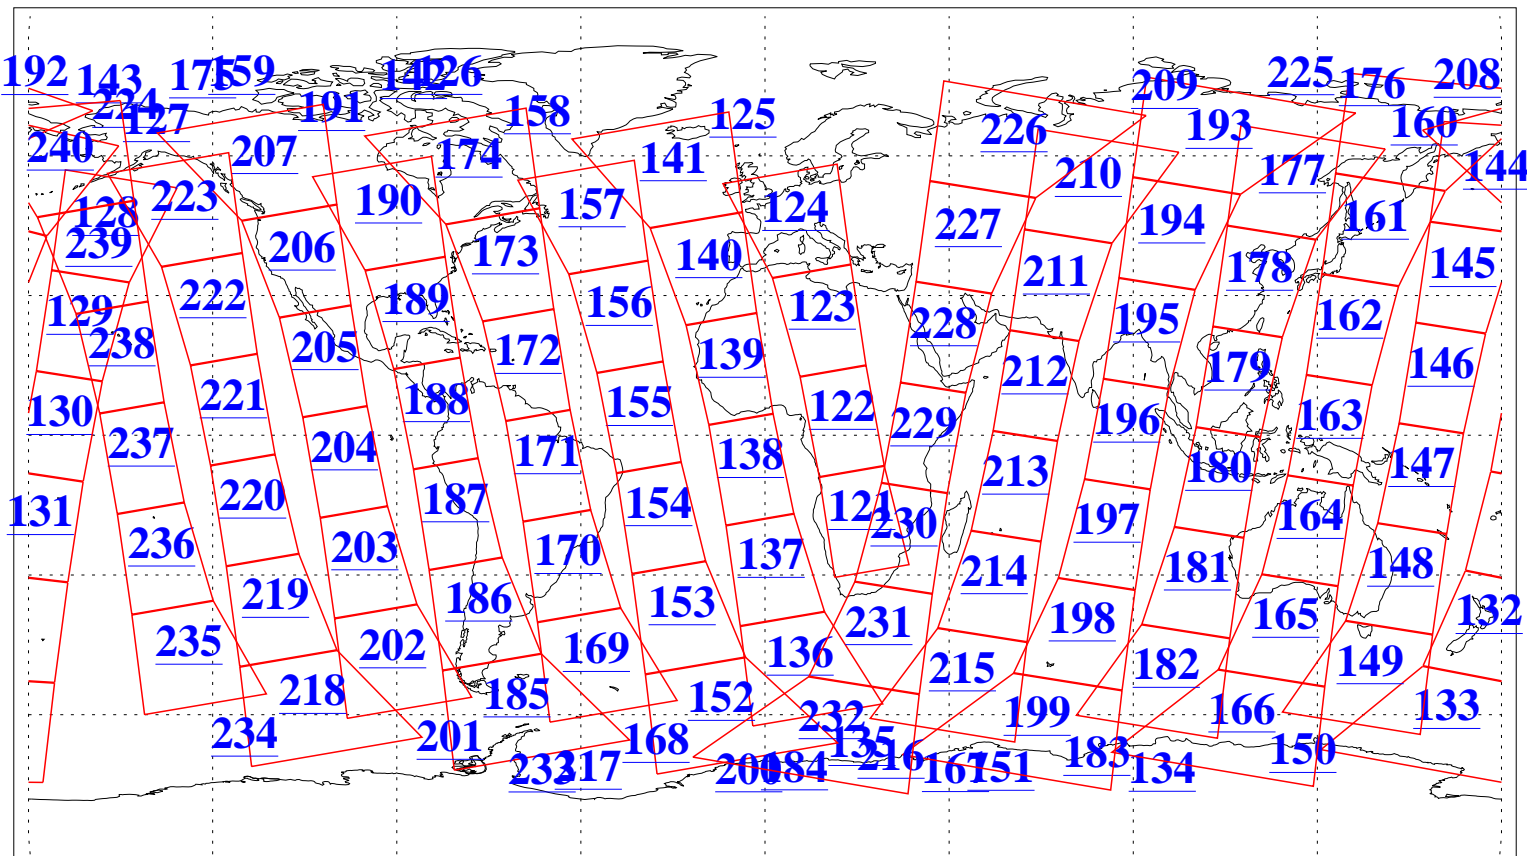

L1B Availability
AMSU Granules: 240
HSB Granules: 0
AIRS Granules: 240

29 Apr 2003
DoY 119
Aqua Day 360
Granules: 1 to 120

Granules: 121 to 240

Legend: AMSU Available, HSB Available, AIRS Available

L1B Availability
AMSU Granules: 240
HSB Granules: 0
AIRS Granules: 240

29 Apr 2003
DoY 119
Aqua Day 360

Ascending Granules

Descending Granules

Legend: AMSU Available, HSB Available, AIRS Available

L1B Availability
 AMSU Granules: 240
 HSB Granules: 0
 AIRS Granules: 240

29 Apr 2003
 DoY 119
 Aqua Day 360

Northern Hemisphere Granules

Southern Hemisphere Granules

Legend: AMSU Available, HSB Available, AIRS Available