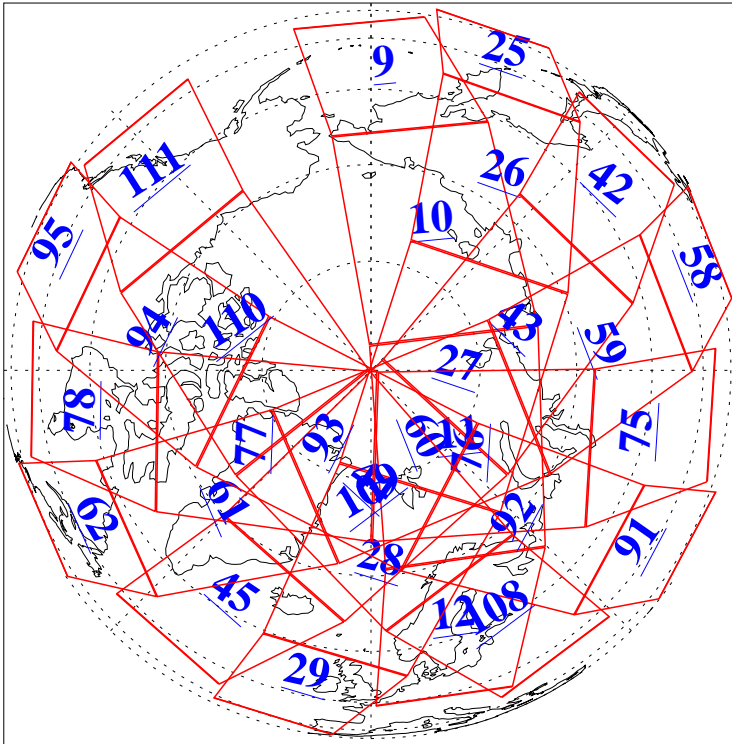

L1B Availability
AMSU Granules: 240
HSB Granules: 0
AIRS Granules: 240

29 Apr 2003
DoY 119
Aqua Day 360
Granules: 1 to 120

Granules: 121 to 240

Legend: AMSU Available, HSB Available, AIRS Available

L1B Availability
AMSU Granules: 240
HSB Granules: 0
AIRS Granules: 240

29 Apr 2003
DoY 119
Aqua Day 360

Ascending Granules

Descending Granules

Legend: AMSU Available, HSB Available, AIRS Available

L1B Availability
 AMSU Granules: 240
 HSB Granules: 0
 AIRS Granules: 240

29 Apr 2003
 DoY 119
 Aqua Day 360

Northern Hemisphere Granules

Southern Hemisphere Granules

Legend: AMSU Available, HSB Available, AIRS Available