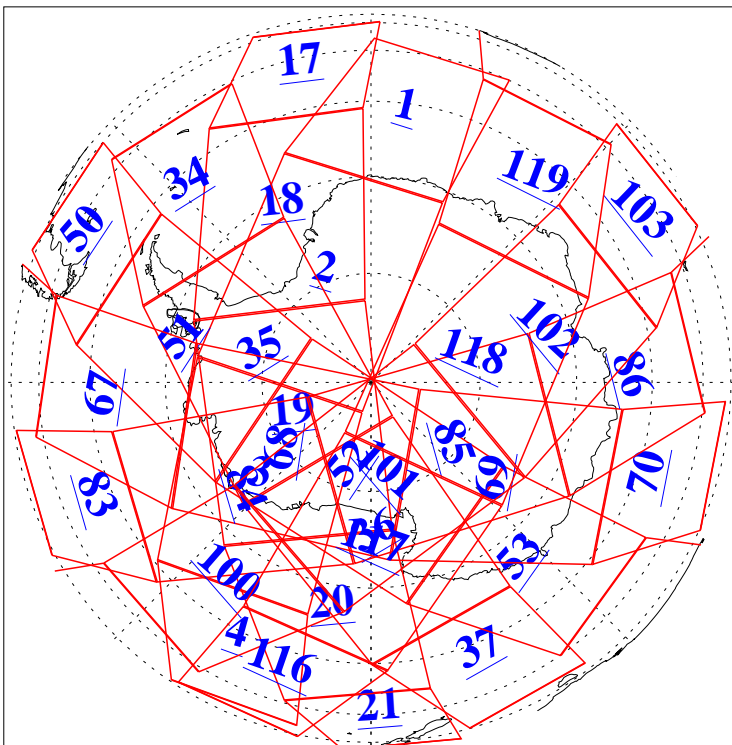

L1B Availability
AMSU Granules: 240
HSB Granules: 0
AIRS Granules: 240

29 Apr 2003
DoY 119
Aqua Day 360
Granules: 1 to 120

Granules: 121 to 240

Legend: AMSU Available, HSB Available, AIRS Available

L1B Availability
AMSU Granules: 240
HSB Granules: 0
AIRS Granules: 240

29 Apr 2003
DoY 119
Aqua Day 360

Ascending Granules

Descending Granules

Legend: AMSU Available, HSB Available, AIRS Available

L1B Availability
 AMSU Granules: 240
 HSB Granules: 0
 AIRS Granules: 240

29 Apr 2003
 DoY 119
 Aqua Day 360

Northern Hemisphere Granules

Southern Hemisphere Granules

Legend: AMSU Available, HSB Available, AIRS Available