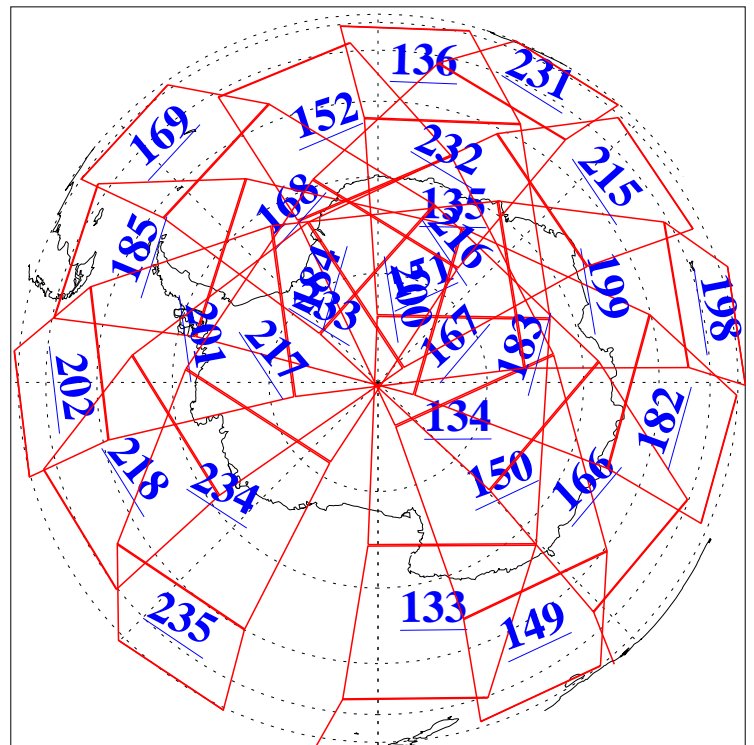

L1B Availability
AMSU Granules: 240
HSB Granules: 0
AIRS Granules: 240

29 Apr 2003
DoY 119
Aqua Day 360
Granules: 1 to 120

Granules: 121 to 240

Legend: AMSU Available, HSB Available, AIRS Available

L1B Availability
AMSU Granules: 240
HSB Granules: 0
AIRS Granules: 240

29 Apr 2003
DoY 119
Aqua Day 360

Ascending Granules

Descending Granules

Legend: AMSU Available, HSB Available, AIRS Available

L1B Availability
 AMSU Granules: 240
 HSB Granules: 0
 AIRS Granules: 240

29 Apr 2003
 DoY 119
 Aqua Day 360

Northern Hemisphere Granules

Southern Hemisphere Granules

Legend: AMSU Available, HSB Available, AIRS Available