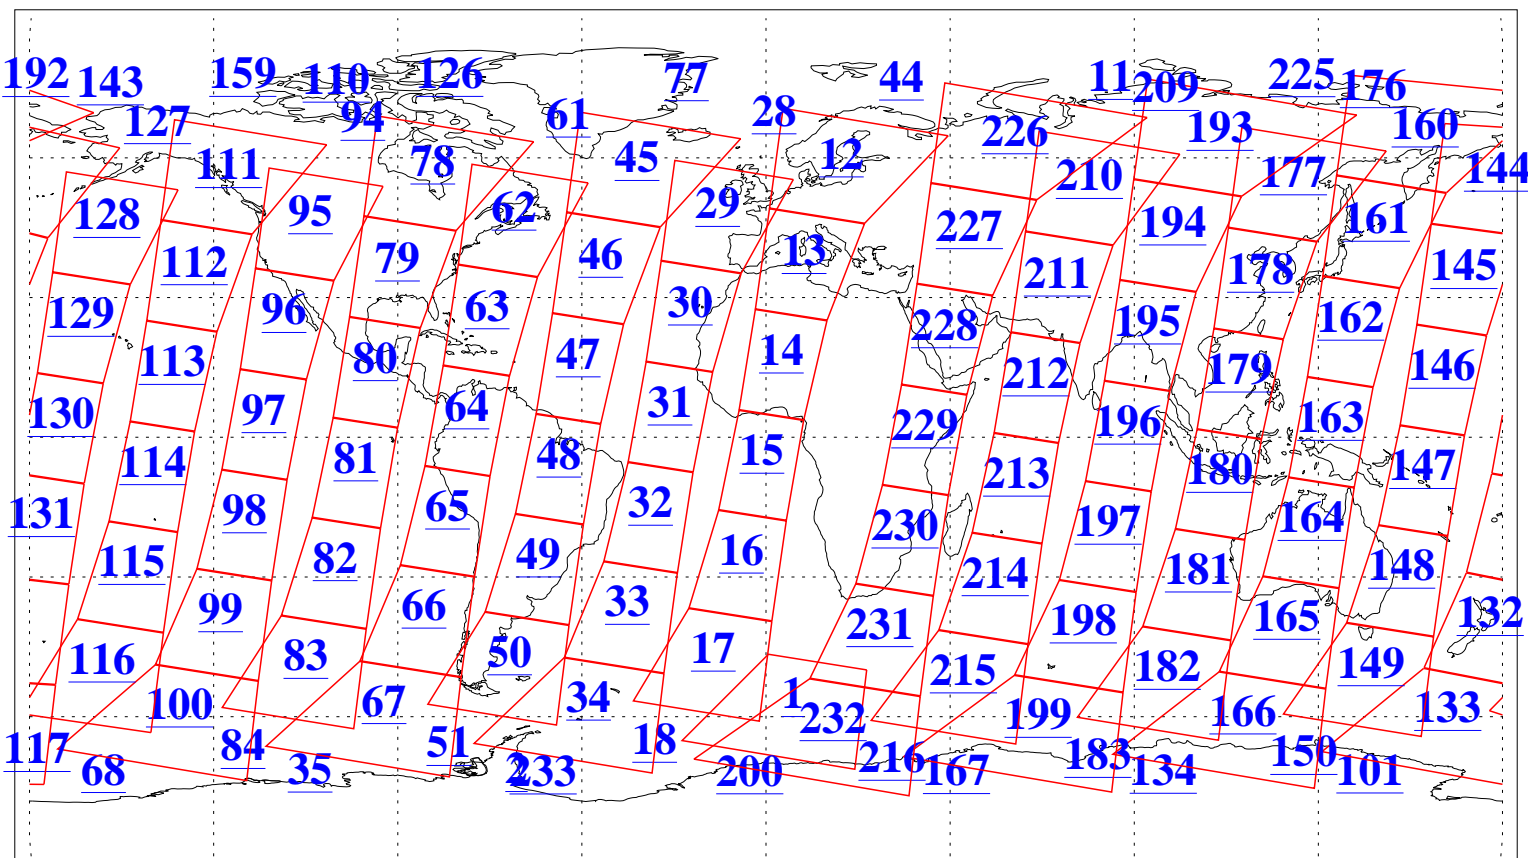

L1B Availability
AMSU Granules: 240
HSB Granules: 0
AIRS Granules: 240

29 Apr 2003
DoY 119
Aqua Day 360
Granules: 1 to 120

Granules: 121 to 240

Legend: AMSU Available, HSB Available, AIRS Available

L1B Availability
AMSU Granules: 240
HSB Granules: 0
AIRS Granules: 240

29 Apr 2003
DoY 119
Aqua Day 360

Ascending Granules

Descending Granules

Legend: AMSU Available, HSB Available, AIRS Available

L1B Availability
 AMSU Granules: 240
 HSB Granules: 0
 AIRS Granules: 240

29 Apr 2003
 DoY 119
 Aqua Day 360

Northern Hemisphere Granules

Southern Hemisphere Granules

Legend: AMSU Available, HSB Available, AIRS Available