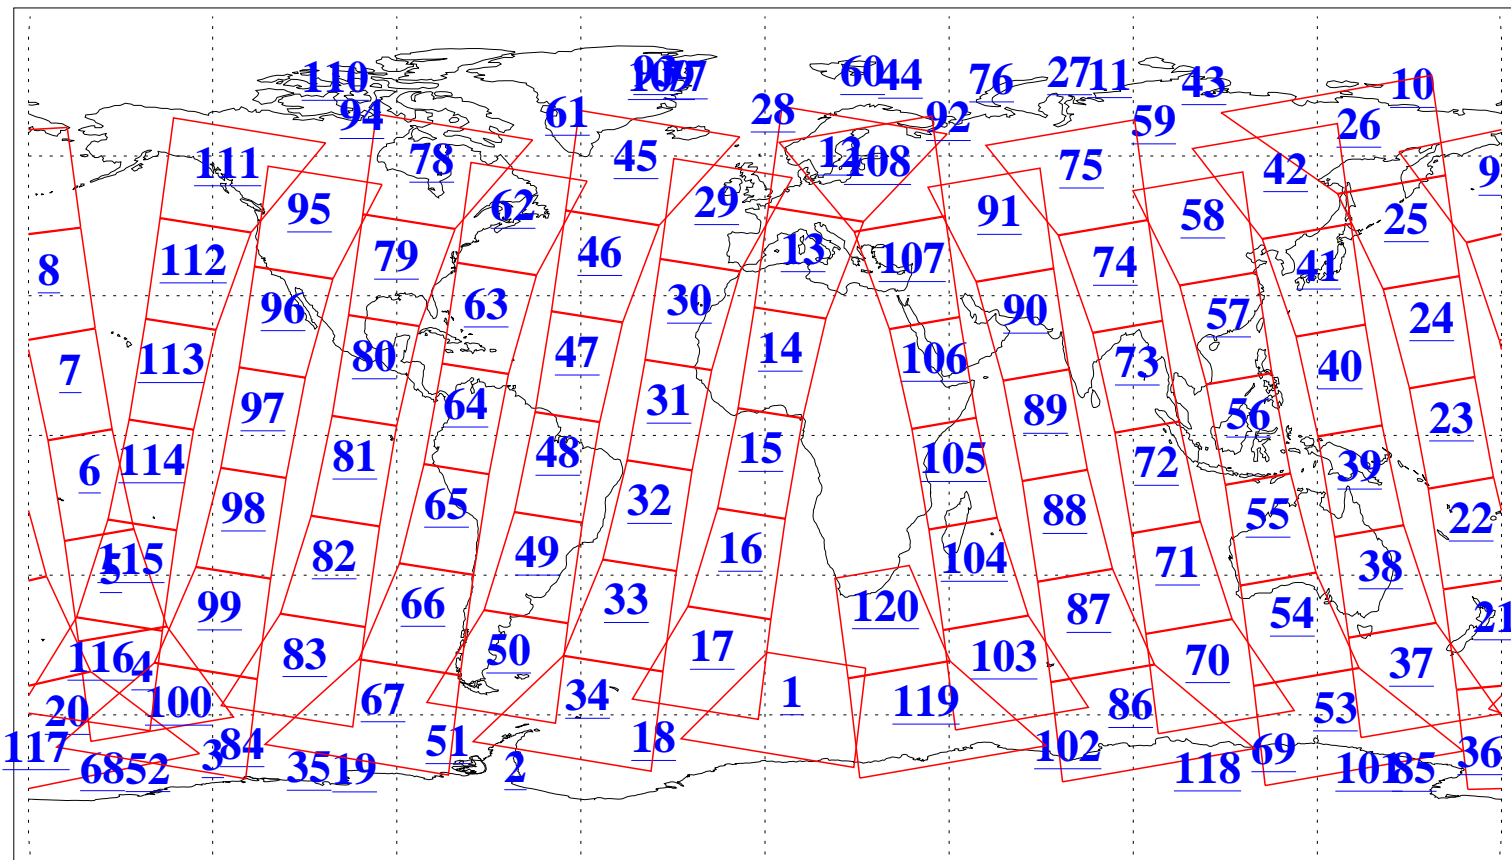

L1B Availability
AMSU Granules: 240
HSB Granules: 0
AIRS Granules: 240

29 Apr 2003
DoY 119
Aqua Day 360
Granules: 1 to 120

Granules: 121 to 240

Legend: AMSU Available, HSB Available, AIRS Available

L1B Availability
AMSU Granules: 240
HSB Granules: 0
AIRS Granules: 240

29 Apr 2003
DoY 119
Aqua Day 360

Ascending Granules

Descending Granules

Legend: AMSU Available, HSB Available, AIRS Available

L1B Availability
 AMSU Granules: 240
 HSB Granules: 0
 AIRS Granules: 240

29 Apr 2003
 DoY 119
 Aqua Day 360

Northern Hemisphere Granules

Southern Hemisphere Granules

Legend: AMSU Available, HSB Available, AIRS Available