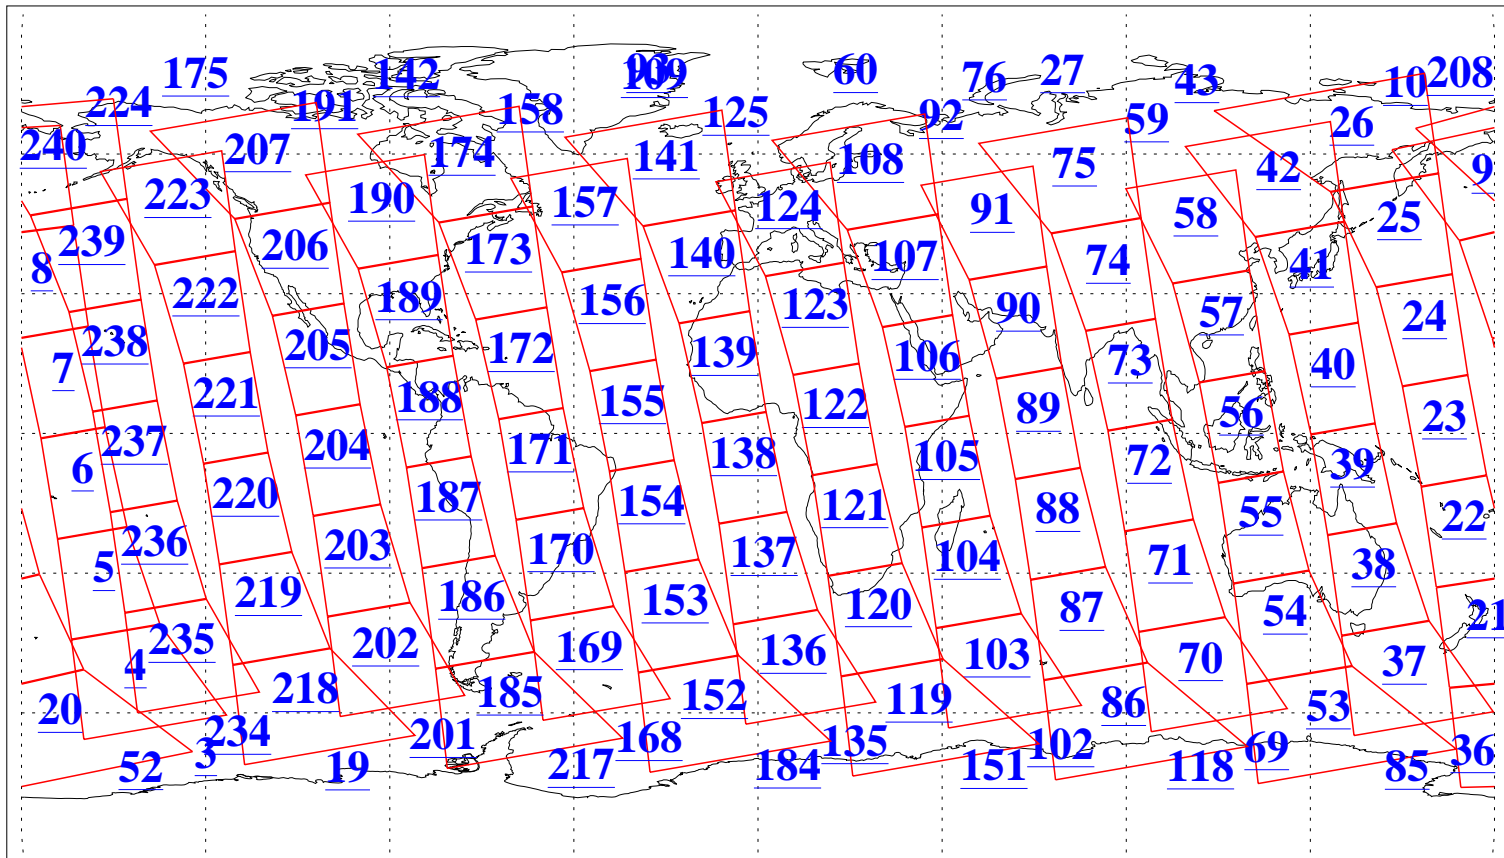

L1B Availability
AMSU Granules: 240
HSB Granules: 0
AIRS Granules: 240

29 Apr 2003
DoY 119
Aqua Day 360
Granules: 1 to 120

Granules: 121 to 240

Legend: AMSU Available, HSB Available, AIRS Available

L1B Availability
AMSU Granules: 240
HSB Granules: 0
AIRS Granules: 240

29 Apr 2003
DoY 119
Aqua Day 360

Ascending Granules

Descending Granules

Legend: AMSU Available, HSB Available, AIRS Available

L1B Availability
 AMSU Granules: 240
 HSB Granules: 0
 AIRS Granules: 240

29 Apr 2003
 DoY 119
 Aqua Day 360

Northern Hemisphere Granules

Southern Hemisphere Granules

Legend: AMSU Available, HSB Available, AIRS Available