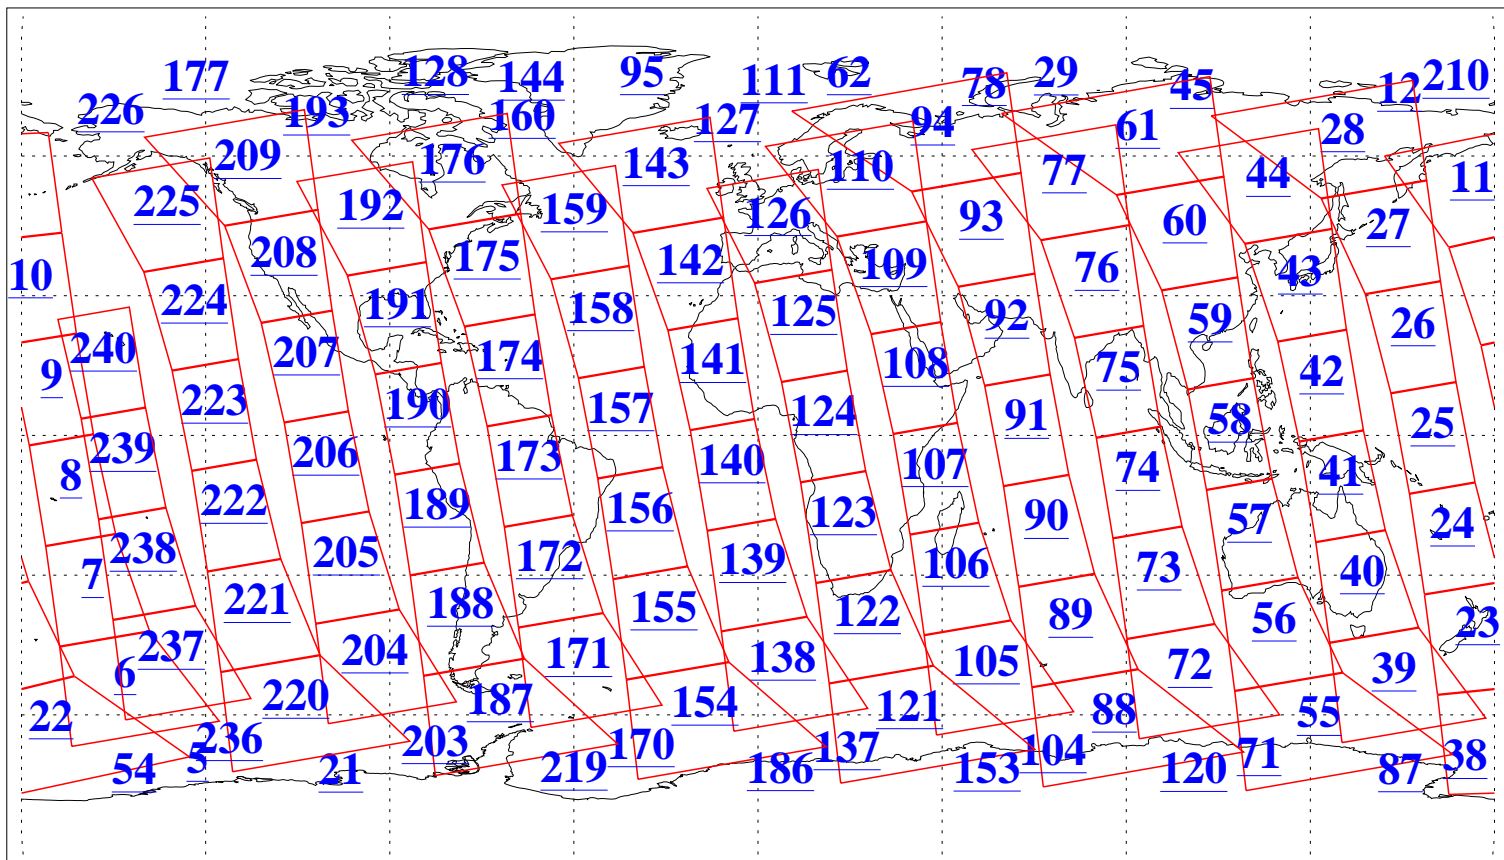

L1B Availability
AMSU Granules: 240
HSB Granules: 0
AIRS Granules: 240

27 Apr 2003
DoY 117
Aqua Day 358
Granules: 1 to 120

Granules: 121 to 240

Legend: AMSU Available, HSB Available, AIRS Available

L1B Availability
AMSU Granules: 240
HSB Granules: 0
AIRS Granules: 240

27 Apr 2003
DoY 117
Aqua Day 358

Ascending Granules

Descending Granules

Legend: AMSU Available, HSB Available, AIRS Available

L1B Availability
 AMSU Granules: 240
 HSB Granules: 0
 AIRS Granules: 240

27 Apr 2003
 DoY 117
 Aqua Day 358

Northern Hemisphere Granules

Southern Hemisphere Granules

Legend: AMSU Available, HSB Available, AIRS Available