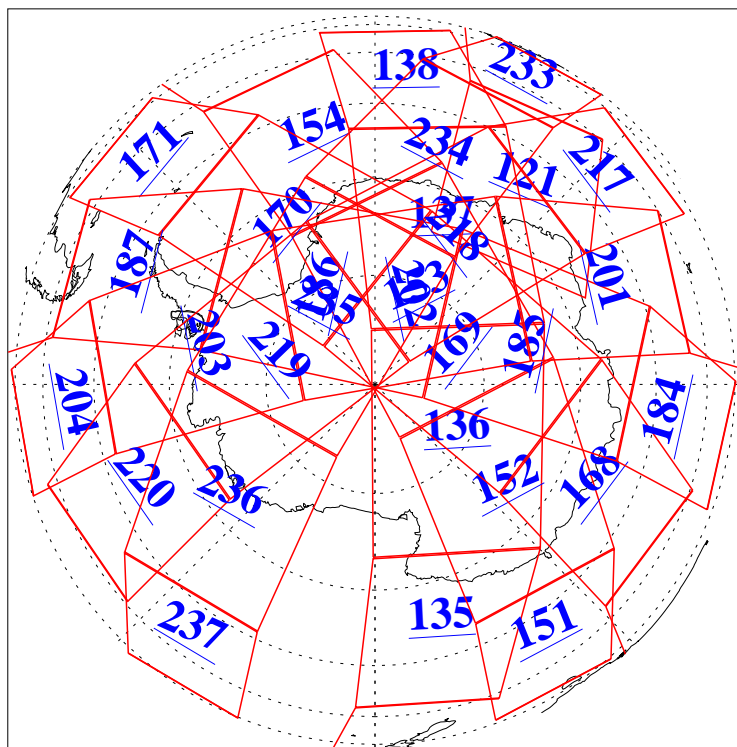

L1B Availability
AMSU Granules: 240
HSB Granules: 0
AIRS Granules: 240

27 Apr 2003
DoY 117
Aqua Day 358
Granules: 1 to 120

Granules: 121 to 240

Legend: AMSU Available, HSB Available, AIRS Available

L1B Availability
AMSU Granules: 240
HSB Granules: 0
AIRS Granules: 240

27 Apr 2003
DoY 117
Aqua Day 358

Ascending Granules

Descending Granules

Legend: AMSU Available, HSB Available, AIRS Available

L1B Availability
 AMSU Granules: 240
 HSB Granules: 0
 AIRS Granules: 240

27 Apr 2003
 DoY 117
 Aqua Day 358

Northern Hemisphere Granules

Southern Hemisphere Granules

Legend: AMSU Available, HSB Available, AIRS Available