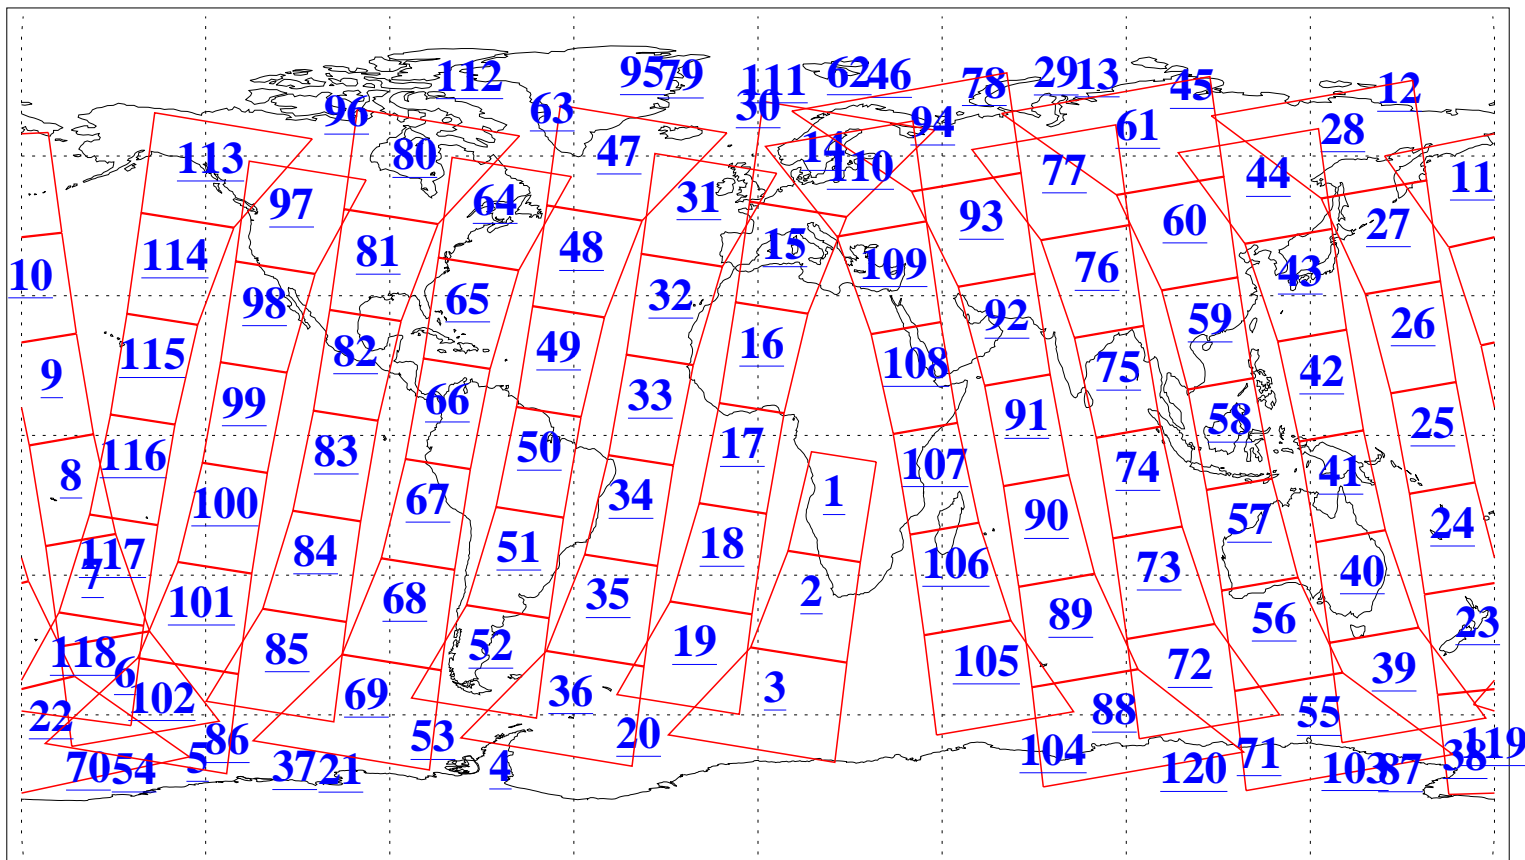

L1B Availability
AMSU Granules: 240
HSB Granules: 0
AIRS Granules: 240

27 Apr 2003
DoY 117
Aqua Day 358
Granules: 1 to 120

Granules: 121 to 240

Legend: AMSU Available, HSB Available, AIRS Available

L1B Availability
AMSU Granules: 240
HSB Granules: 0
AIRS Granules: 240

27 Apr 2003
DoY 117
Aqua Day 358

Ascending Granules

Descending Granules

Legend: AMSU Available, HSB Available, AIRS Available

L1B Availability
 AMSU Granules: 240
 HSB Granules: 0
 AIRS Granules: 240

27 Apr 2003
 DoY 117
 Aqua Day 358

Northern Hemisphere Granules

Southern Hemisphere Granules

Legend: AMSU Available, HSB Available, AIRS Available