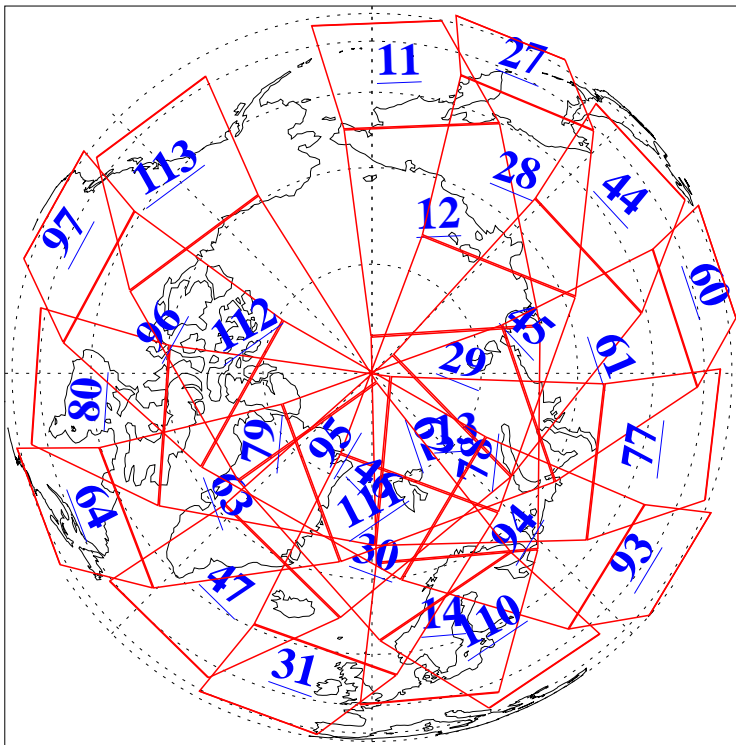

L1B Availability
AMSU Granules: 240
HSB Granules: 0
AIRS Granules: 240

27 Apr 2003
DoY 117
Aqua Day 358
Granules: 1 to 120

Granules: 121 to 240

Legend: AMSU Available, HSB Available, AIRS Available

L1B Availability
AMSU Granules: 240
HSB Granules: 0
AIRS Granules: 240

27 Apr 2003
DoY 117
Aqua Day 358

Ascending Granules

Descending Granules

Legend: AMSU Available, HSB Available, AIRS Available

L1B Availability
 AMSU Granules: 240
 HSB Granules: 0
 AIRS Granules: 240

27 Apr 2003
 DoY 117
 Aqua Day 358

Northern Hemisphere Granules

Southern Hemisphere Granules

Legend: AMSU Available, HSB Available, AIRS Available