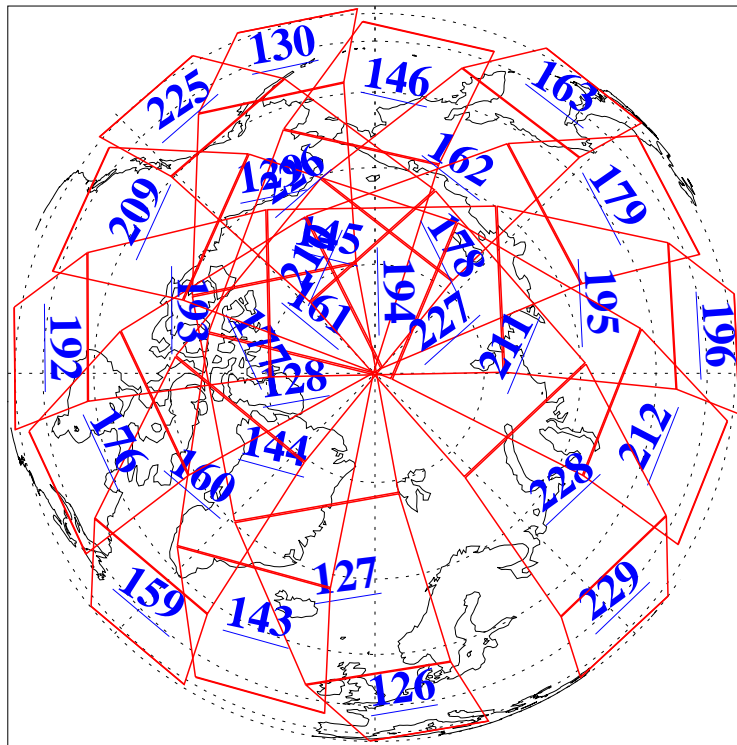

27 Apr 2003
DoY 117
Aqua Day 358

Ascending Granules

Descending Granules

Legend: AMSU Available, HSB Available, AIRS Available

L1B Availability
 AMSU Granules: 240
 HSB Granules: 0
 AIRS Granules: 240

27 Apr 2003
 DoY 117
 Aqua Day 358

Northern Hemisphere Granules

Southern Hemisphere Granules

Legend: AMSU Available, HSB Available, AIRS Available