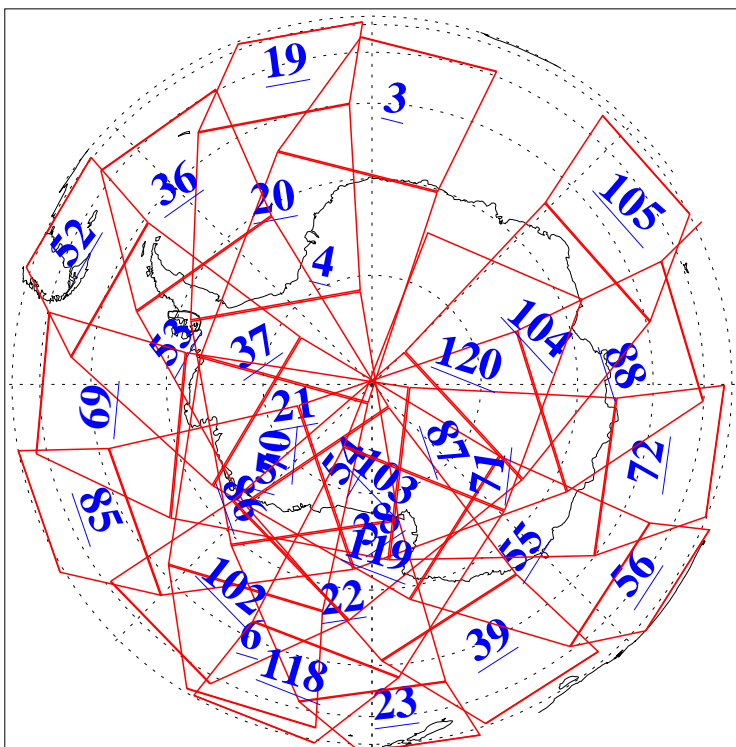

L1B Availability
AMSU Granules: 240
HSB Granules: 0
AIRS Granules: 240

27 Apr 2003
DoY 117
Aqua Day 358
Granules: 1 to 120

Granules: 121 to 240

Legend: AMSU Available, HSB Available, AIRS Available

L1B Availability
AMSU Granules: 240
HSB Granules: 0
AIRS Granules: 240

27 Apr 2003
DoY 117
Aqua Day 358

Ascending Granules

Descending Granules

Legend: AMSU Available, HSB Available, AIRS Available

L1B Availability
 AMSU Granules: 240
 HSB Granules: 0
 AIRS Granules: 240

27 Apr 2003
 DoY 117
 Aqua Day 358

Northern Hemisphere Granules

Southern Hemisphere Granules

Legend: AMSU Available, HSB Available, AIRS Available