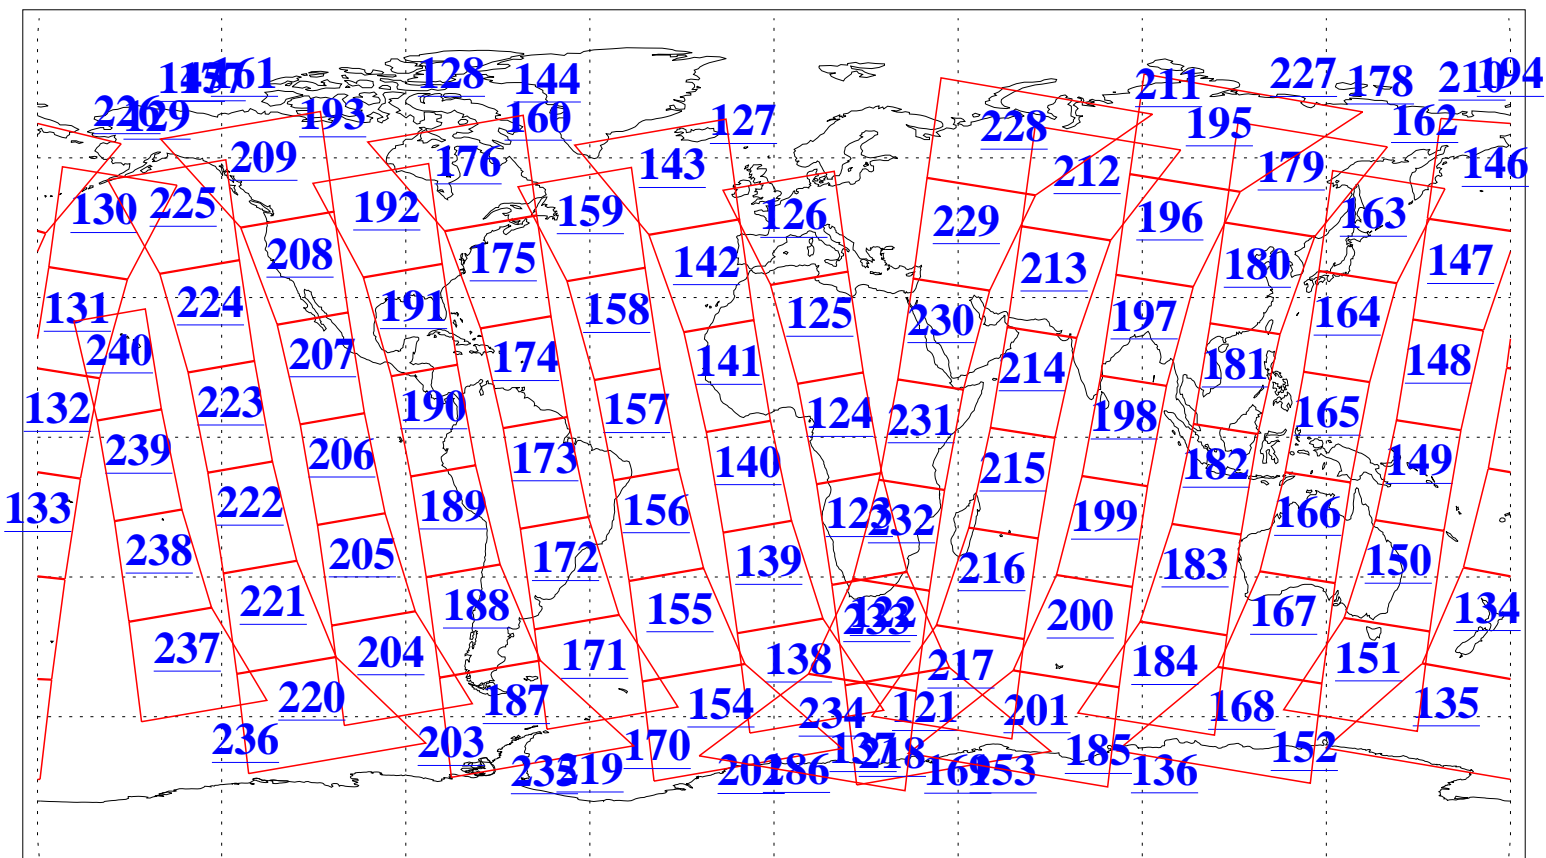

L1B Availability
AMSU Granules: 240
HSB Granules: 0
AIRS Granules: 240

27 Apr 2003
DoY 117
Aqua Day 358
Granules: 1 to 120

Granules: 121 to 240

Legend: AMSU Available, HSB Available, AIRS Available

L1B Availability
AMSU Granules: 240
HSB Granules: 0
AIRS Granules: 240

27 Apr 2003
DoY 117
Aqua Day 358

Ascending Granules

Descending Granules

Legend: AMSU Available, HSB Available, AIRS Available

L1B Availability
 AMSU Granules: 240
 HSB Granules: 0
 AIRS Granules: 240

27 Apr 2003
 DoY 117
 Aqua Day 358

Northern Hemisphere Granules

Southern Hemisphere Granules

Legend: AMSU Available, HSB Available, AIRS Available