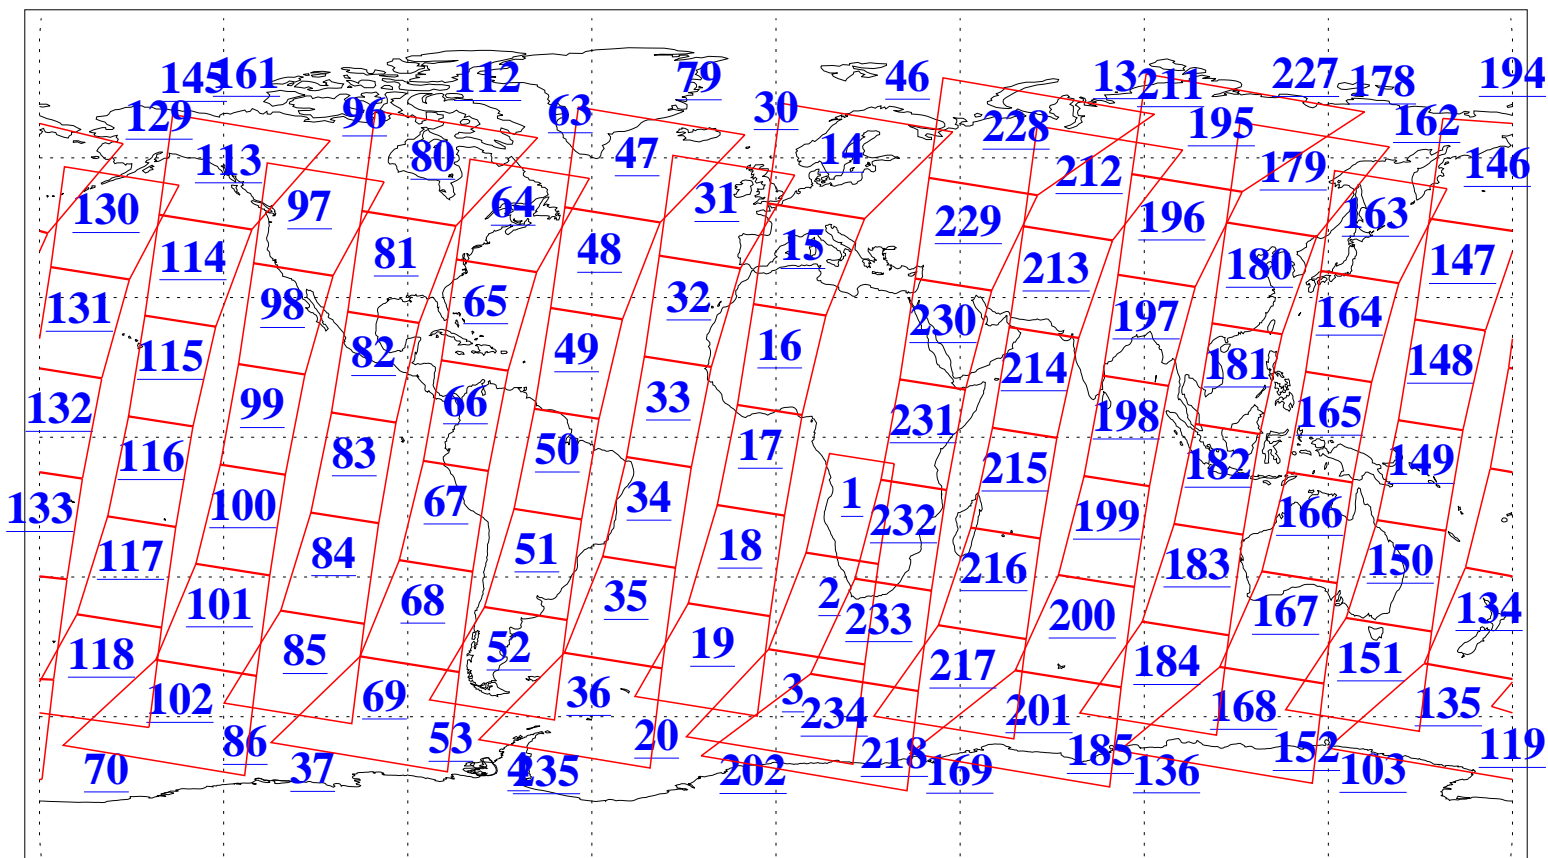

L1B Availability
AMSU Granules: 240
HSB Granules: 0
AIRS Granules: 240

27 Apr 2003
DoY 117
Aqua Day 358
Granules: 1 to 120

Granules: 121 to 240

Legend: AMSU Available, HSB Available, AIRS Available

L1B Availability
AMSU Granules: 240
HSB Granules: 0
AIRS Granules: 240

27 Apr 2003
DoY 117
Aqua Day 358

Ascending Granules

Descending Granules

Legend: AMSU Available, HSB Available, AIRS Available

L1B Availability
 AMSU Granules: 240
 HSB Granules: 0
 AIRS Granules: 240

27 Apr 2003
 DoY 117
 Aqua Day 358

Northern Hemisphere Granules

Southern Hemisphere Granules

Legend: AMSU Available, HSB Available, AIRS Available