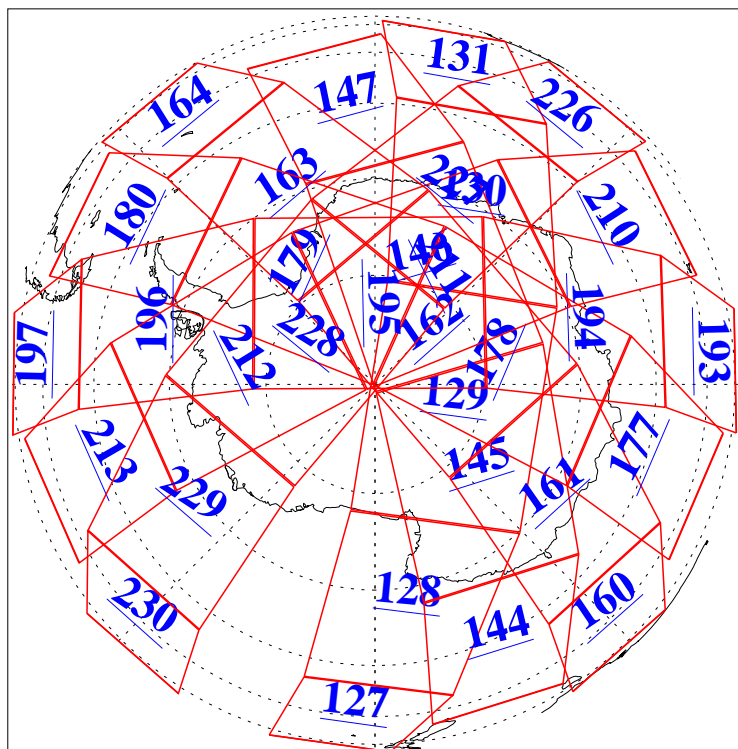

L1B Availability
AMSU Granules: 240
HSB Granules: 0
AIRS Granules: 240

26 Apr 2003
DoY 116
Aqua Day 357
Granules: 1 to 120

Granules: 121 to 240

Legend: AMSU Available, HSB Available, AIRS Available

L1B Availability
AMSU Granules: 240
HSB Granules: 0
AIRS Granules: 240

26 Apr 2003
DoY 116
Aqua Day 357

Ascending Granules

Descending Granules

Legend: AMSU Available, HSB Available, AIRS Available

L1B Availability
AMSU Granules: 240
HSB Granules: 0
AIRS Granules: 240

26 Apr 2003
DoY 116
Aqua Day 357

Northern Hemisphere Granules

Southern Hemisphere Granules

Legend: AMSU Available, HSB Available, AIRS Available