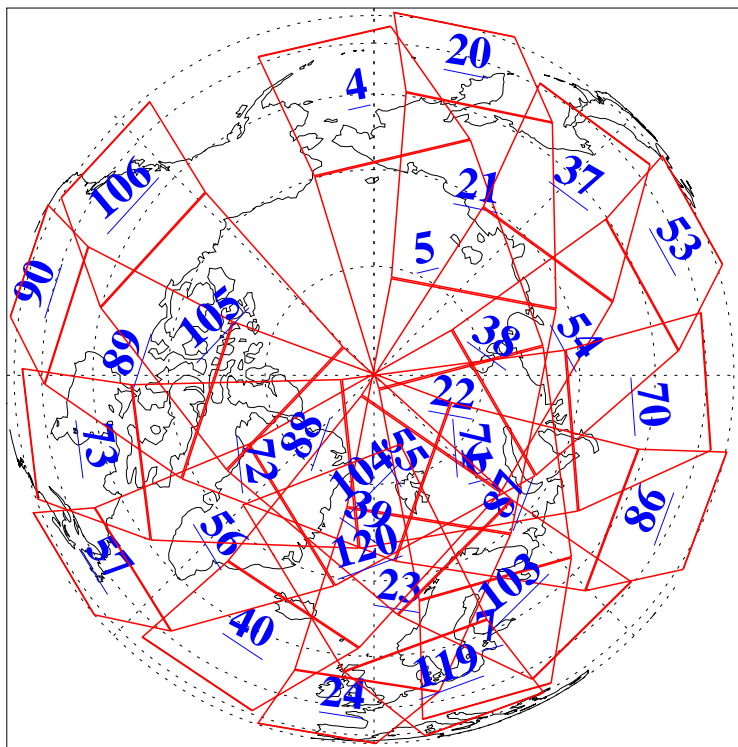

L1B Availability
AMSU Granules: 240
HSB Granules: 0
AIRS Granules: 240

26 Apr 2003
DoY 116
Aqua Day 357
Granules: 1 to 120

Granules: 121 to 240

Legend: AMSU Available, HSB Available, AIRS Available

L1B Availability
AMSU Granules: 240
HSB Granules: 0
AIRS Granules: 240

26 Apr 2003
DoY 116
Aqua Day 357

Ascending Granules

Descending Granules

Legend: AMSU Available, HSB Available, AIRS Available

L1B Availability
AMSU Granules: 240
HSB Granules: 0
AIRS Granules: 240

26 Apr 2003
DoY 116
Aqua Day 357

Northern Hemisphere Granules

Southern Hemisphere Granules

Legend: AMSU Available, HSB Available, AIRS Available