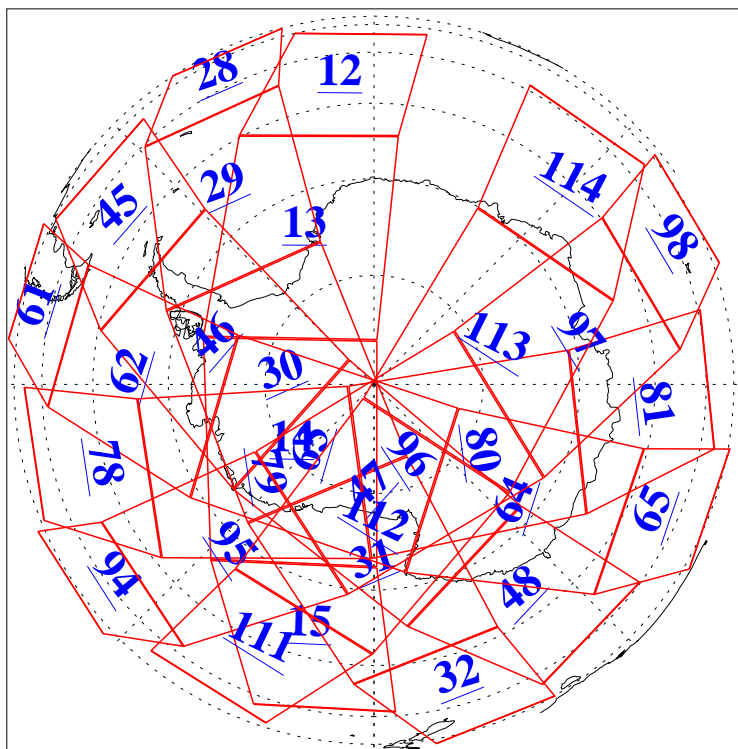

L1B Availability
AMSU Granules: 240
HSB Granules: 0
AIRS Granules: 240

26 Apr 2003
DoY 116
Aqua Day 357
Granules: 1 to 120

Granules: 121 to 240

Legend: AMSU Available, HSB Available, AIRS Available

L1B Availability
AMSU Granules: 240
HSB Granules: 0
AIRS Granules: 240

26 Apr 2003
DoY 116
Aqua Day 357

Ascending Granules

Descending Granules

Legend: AMSU Available, HSB Available, AIRS Available

L1B Availability
AMSU Granules: 240
HSB Granules: 0
AIRS Granules: 240

26 Apr 2003
DoY 116
Aqua Day 357

Northern Hemisphere Granules

Southern Hemisphere Granules

Legend: AMSU Available, HSB Available, AIRS Available