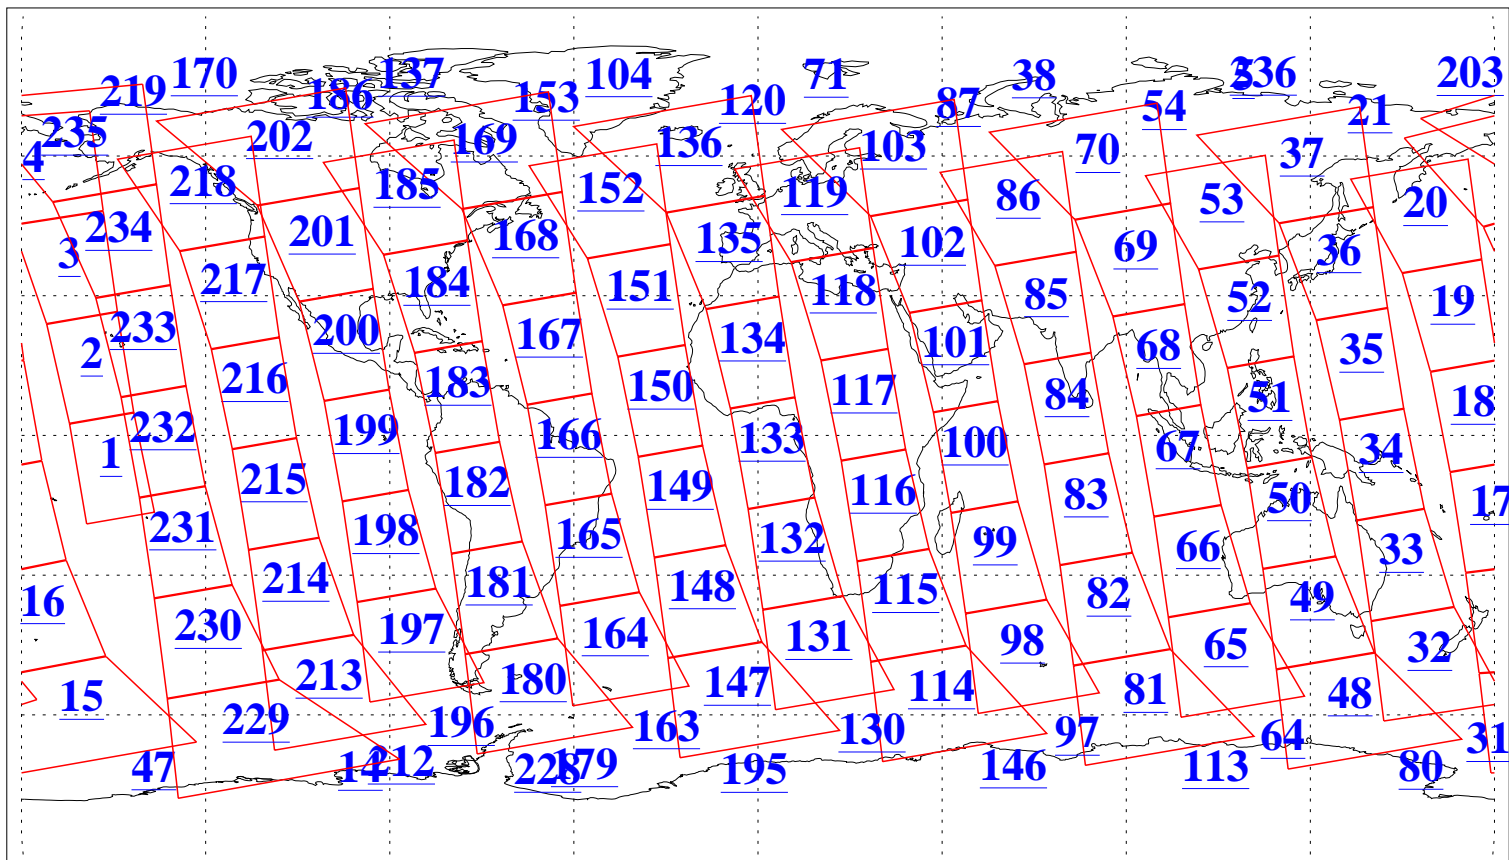

L1B Availability
AMSU Granules: 240
HSB Granules: 0
AIRS Granules: 240

26 Apr 2003
DoY 116
Aqua Day 357
Granules: 1 to 120

Granules: 121 to 240

Legend: AMSU Available, HSB Available, AIRS Available

L1B Availability
AMSU Granules: 240
HSB Granules: 0
AIRS Granules: 240

26 Apr 2003
DoY 116
Aqua Day 357

Ascending Granules

Descending Granules

Legend: AMSU Available, HSB Available, AIRS Available

L1B Availability
AMSU Granules: 240
HSB Granules: 0
AIRS Granules: 240

26 Apr 2003
DoY 116
Aqua Day 357

Northern Hemisphere Granules

Southern Hemisphere Granules

Legend: AMSU Available, HSB Available, AIRS Available