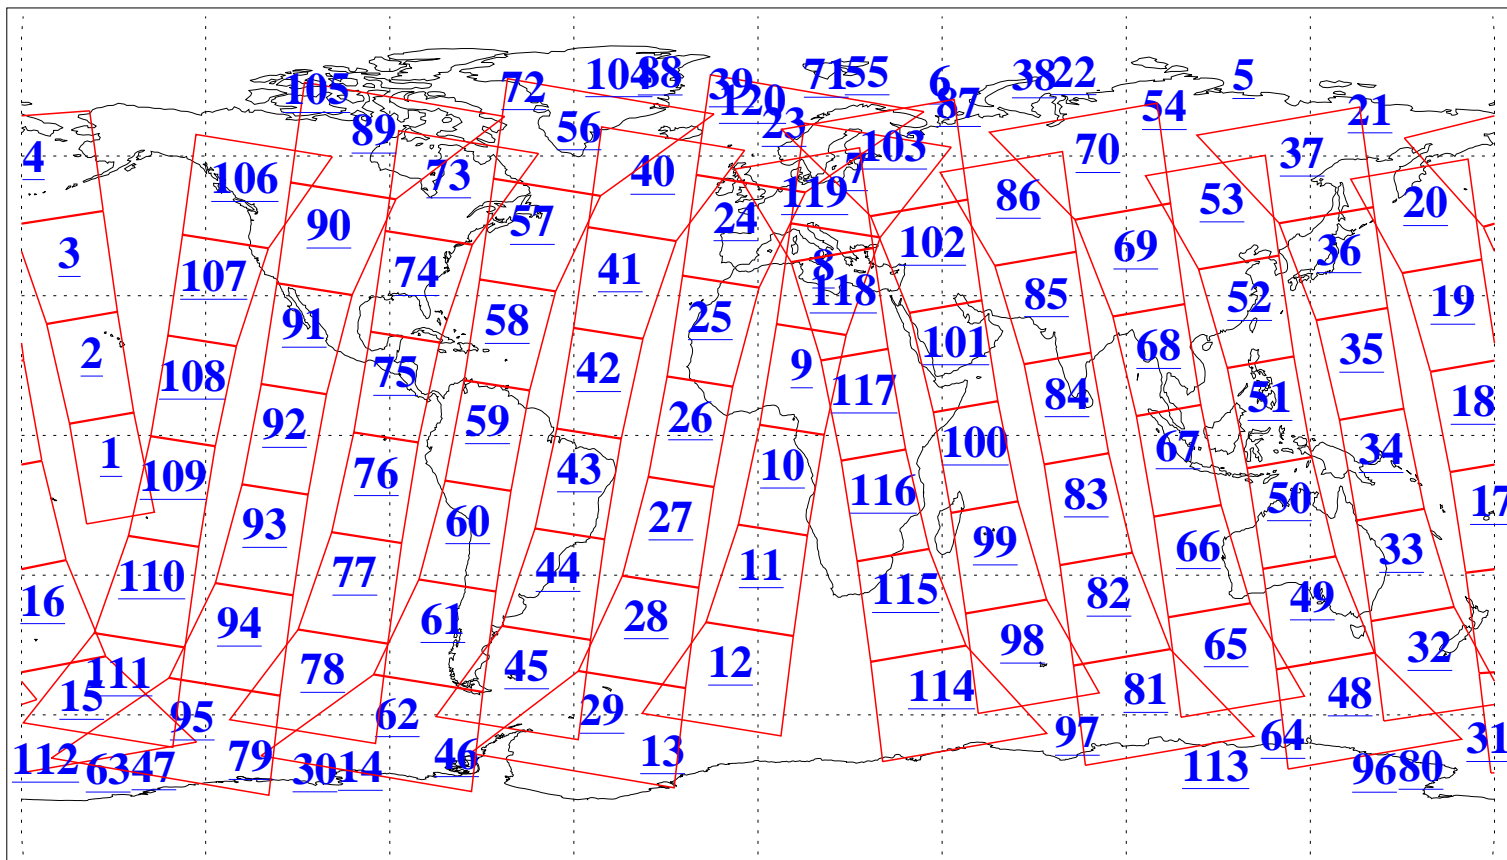

L1B Availability
AMSU Granules: 240
HSB Granules: 0
AIRS Granules: 240

26 Apr 2003
DoY 116
Aqua Day 357
Granules: 1 to 120

Granules: 121 to 240

Legend: AMSU Available, HSB Available, AIRS Available

L1B Availability
AMSU Granules: 240
HSB Granules: 0
AIRS Granules: 240

26 Apr 2003
DoY 116
Aqua Day 357

Ascending Granules

Descending Granules

Legend: AMSU Available, HSB Available, AIRS Available

L1B Availability
AMSU Granules: 240
HSB Granules: 0
AIRS Granules: 240

26 Apr 2003
DoY 116
Aqua Day 357

Northern Hemisphere Granules

Southern Hemisphere Granules

Legend: AMSU Available, HSB Available, AIRS Available