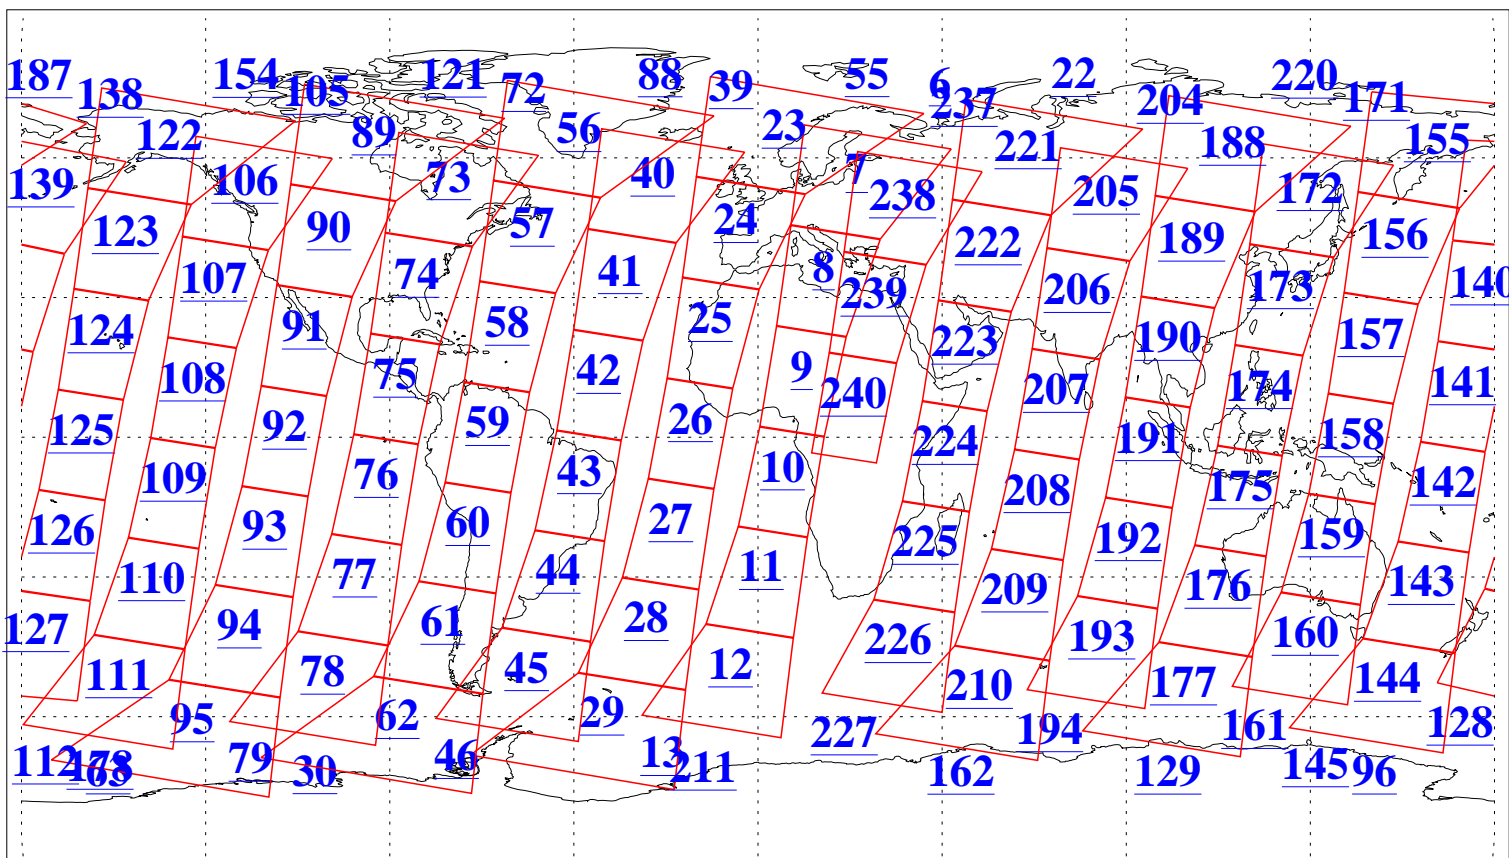

L1B Availability
AMSU Granules: 240
HSB Granules: 0
AIRS Granules: 240

26 Apr 2003
DoY 116
Aqua Day 357
Granules: 1 to 120

Granules: 121 to 240

Legend: AMSU Available, HSB Available, AIRS Available

L1B Availability
AMSU Granules: 240
HSB Granules: 0
AIRS Granules: 240

26 Apr 2003
DoY 116
Aqua Day 357

Ascending Granules

Descending Granules

Legend: AMSU Available, HSB Available, AIRS Available

L1B Availability
AMSU Granules: 240
HSB Granules: 0
AIRS Granules: 240

26 Apr 2003
DoY 116
Aqua Day 357

Northern Hemisphere Granules

Southern Hemisphere Granules

Legend: AMSU Available, HSB Available, AIRS Available