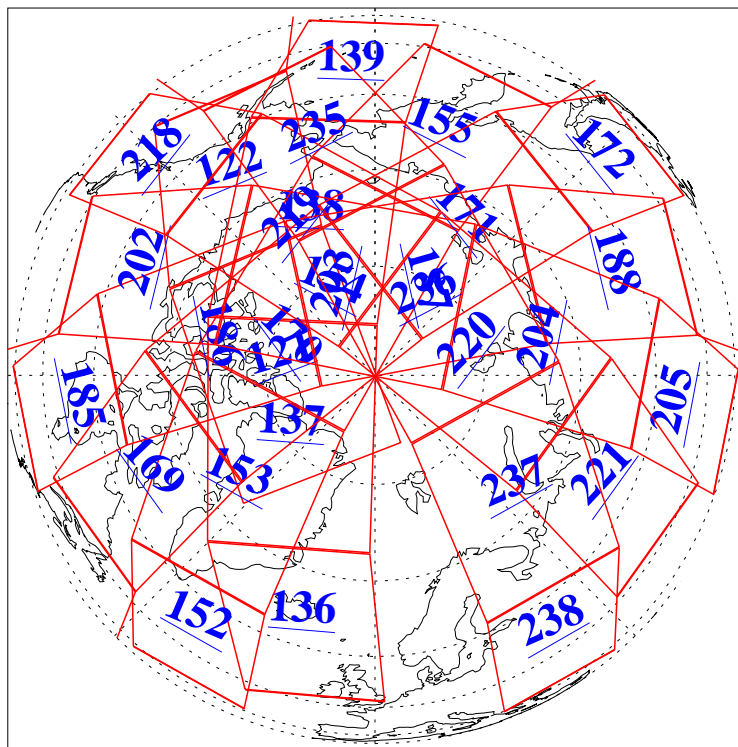

L1B Availability
AMSU Granules: 240
HSB Granules: 0
AIRS Granules: 240

26 Apr 2003
DoY 116
Aqua Day 357
Granules: 1 to 120

Granules: 121 to 240

Legend: AMSU Available, HSB Available, AIRS Available

L1B Availability
AMSU Granules: 240
HSB Granules: 0
AIRS Granules: 240

26 Apr 2003
DoY 116
Aqua Day 357

Ascending Granules

Descending Granules

Legend: AMSU Available, HSB Available, AIRS Available

L1B Availability
AMSU Granules: 240
HSB Granules: 0
AIRS Granules: 240

26 Apr 2003
DoY 116
Aqua Day 357

Northern Hemisphere Granules

Southern Hemisphere Granules

Legend: AMSU Available, HSB Available, AIRS Available