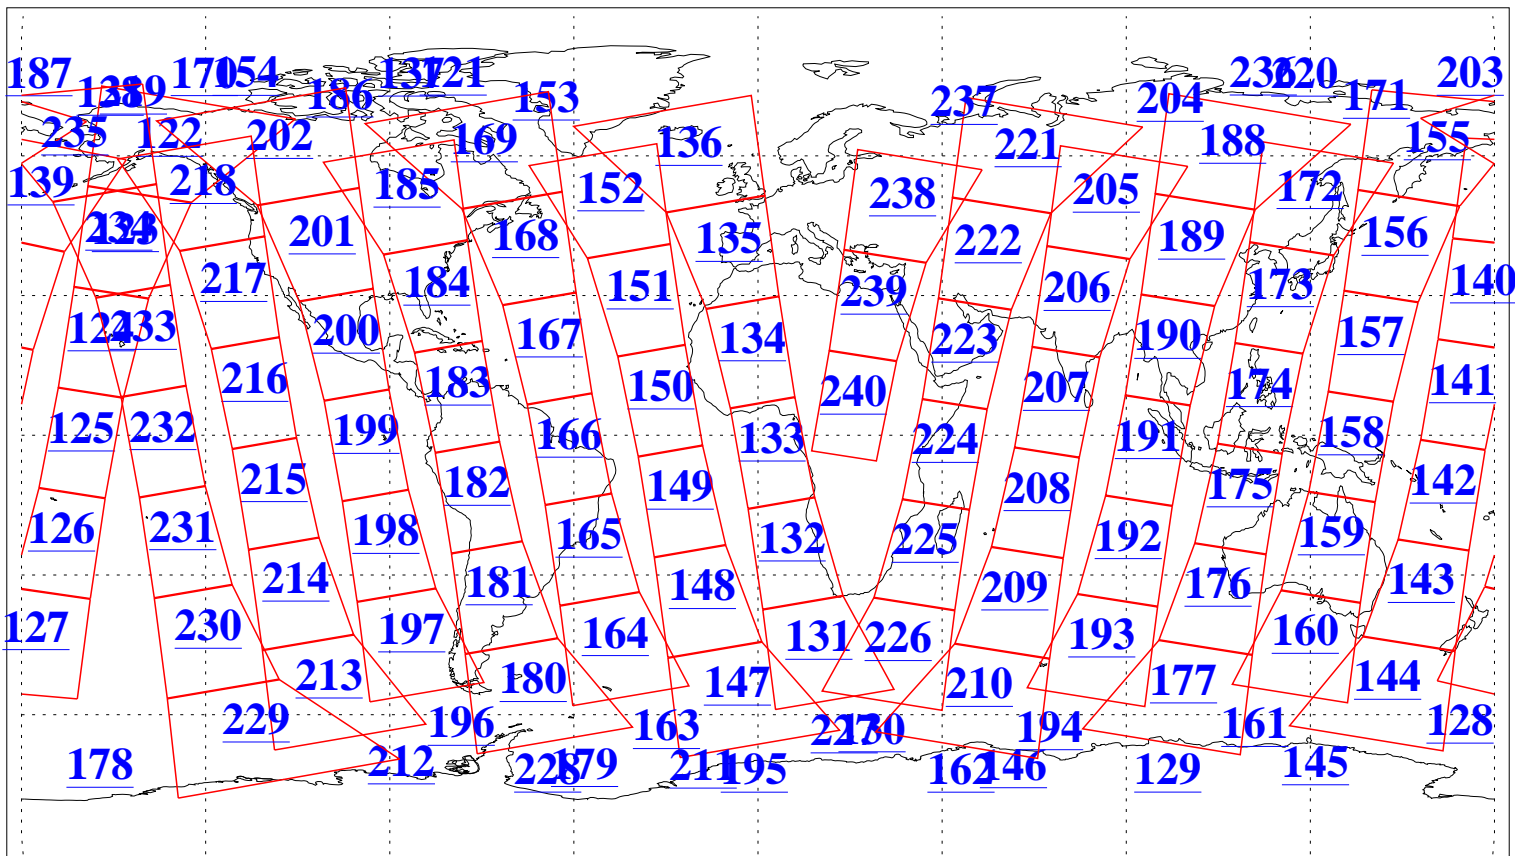

L1B Availability
AMSU Granules: 240
HSB Granules: 0
AIRS Granules: 240

26 Apr 2003
DoY 116
Aqua Day 357
Granules: 1 to 120

Granules: 121 to 240

Legend: AMSU Available, HSB Available, AIRS Available

L1B Availability
AMSU Granules: 240
HSB Granules: 0
AIRS Granules: 240

26 Apr 2003
DoY 116
Aqua Day 357

Ascending Granules

Descending Granules

Legend: AMSU Available, HSB Available, AIRS Available

L1B Availability
AMSU Granules: 240
HSB Granules: 0
AIRS Granules: 240

26 Apr 2003
DoY 116
Aqua Day 357