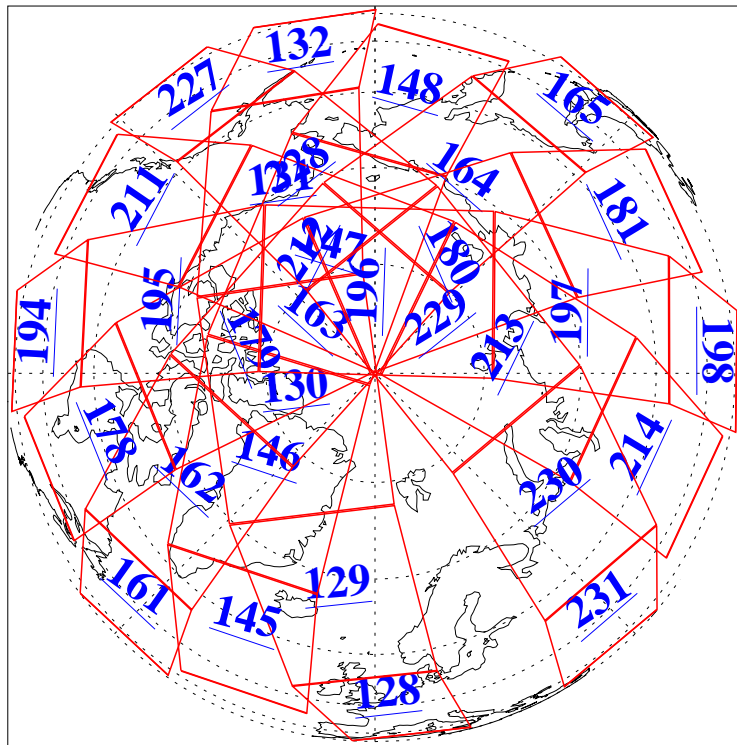

25 Apr 2003
DoY 115
Aqua Day 356

Ascending Granules

Descending Granules

Legend: AMSU Available, HSB Available, AIRS Available

L1B Availability
 AMSU Granules: 240
 HSB Granules: 0
 AIRS Granules: 240

25 Apr 2003
 DoY 115
 Aqua Day 356

Northern Hemisphere Granules

Southern Hemisphere Granules

Legend: AMSU Available, HSB Available, AIRS Available