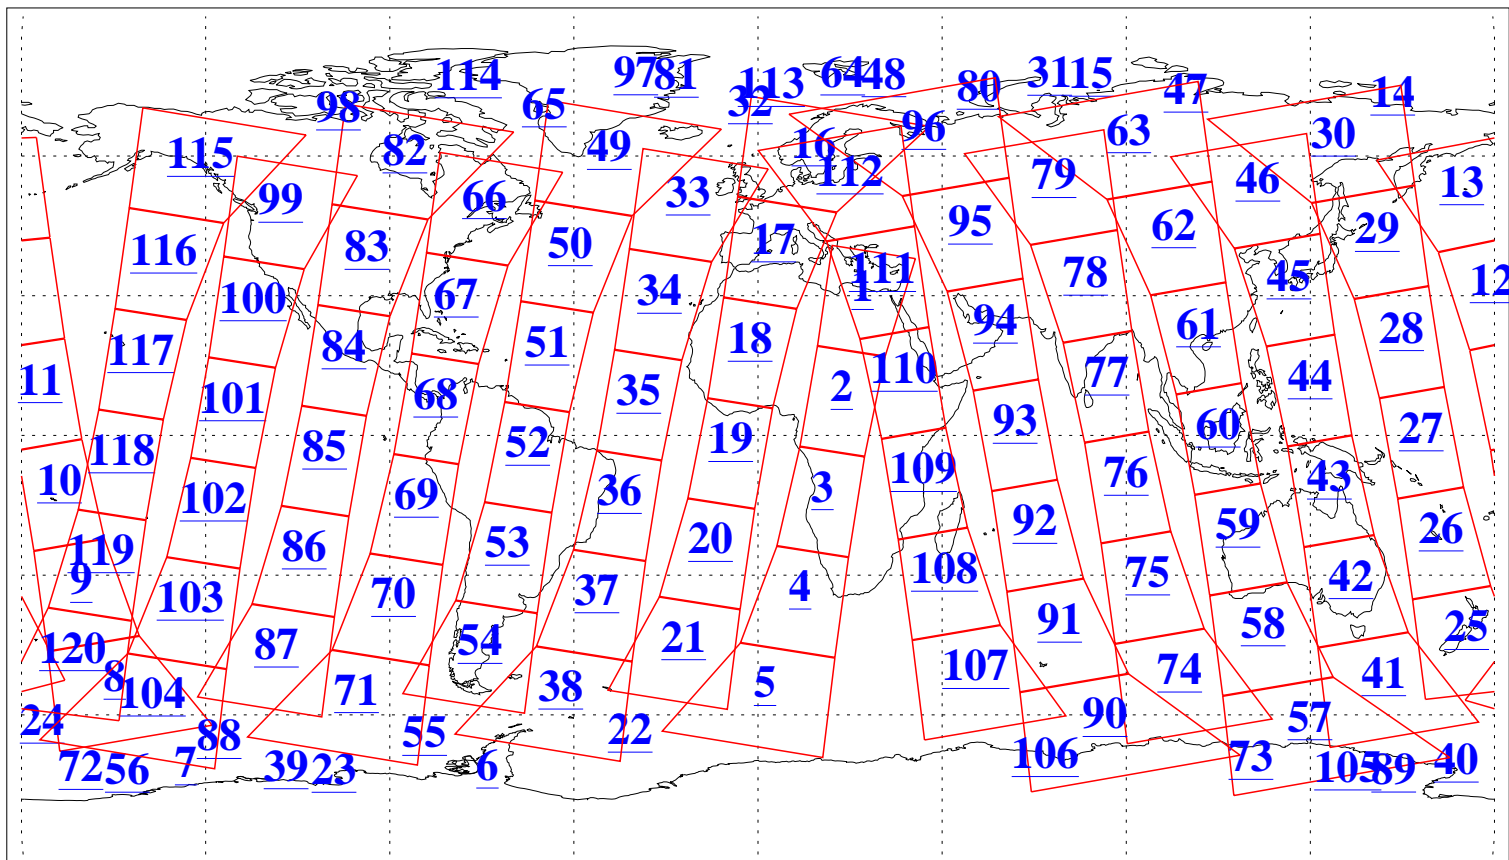

L1B Availability
AMSU Granules: 240
HSB Granules: 0
AIRS Granules: 240

25 Apr 2003
DoY 115
Aqua Day 356
Granules: 1 to 120

Granules: 121 to 240

Legend: AMSU Available, HSB Available, AIRS Available

L1B Availability
AMSU Granules: 240
HSB Granules: 0
AIRS Granules: 240

25 Apr 2003
DoY 115
Aqua Day 356

Ascending Granules

Descending Granules

Legend: AMSU Available, HSB Available, AIRS Available

L1B Availability
 AMSU Granules: 240
 HSB Granules: 0
 AIRS Granules: 240

25 Apr 2003
 DoY 115
 Aqua Day 356

Northern Hemisphere Granules

Southern Hemisphere Granules

Legend: AMSU Available, HSB Available, AIRS Available