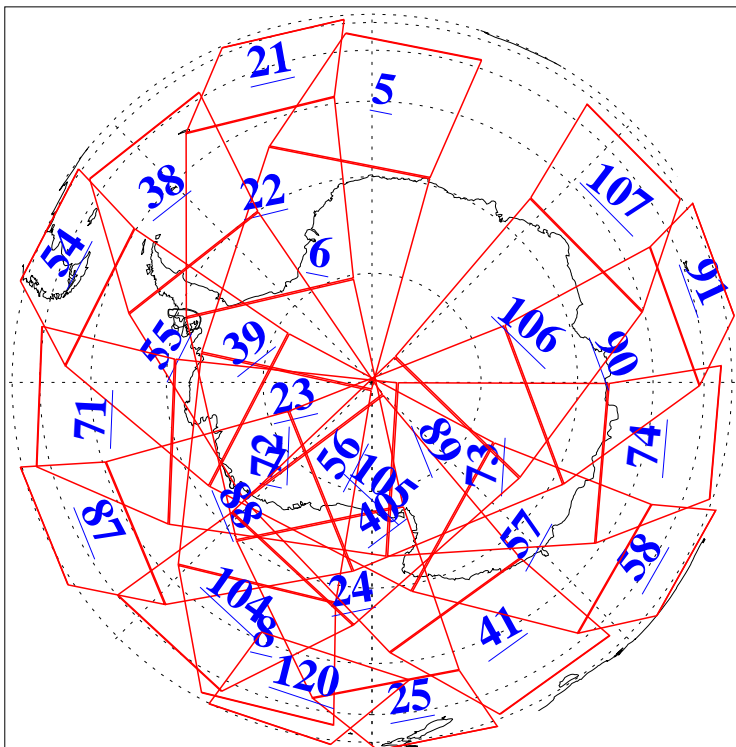

L1B Availability
AMSU Granules: 240
HSB Granules: 0
AIRS Granules: 240

25 Apr 2003
DoY 115
Aqua Day 356
Granules: 1 to 120

Granules: 121 to 240

Legend: AMSU Available, HSB Available, AIRS Available

L1B Availability
AMSU Granules: 240
HSB Granules: 0
AIRS Granules: 240

25 Apr 2003
DoY 115
Aqua Day 356

Ascending Granules

Descending Granules

Legend: AMSU Available, HSB Available, AIRS Available

L1B Availability
 AMSU Granules: 240
 HSB Granules: 0
 AIRS Granules: 240

25 Apr 2003
 DoY 115
 Aqua Day 356

Northern Hemisphere Granules

Southern Hemisphere Granules

Legend: AMSU Available, HSB Available, AIRS Available