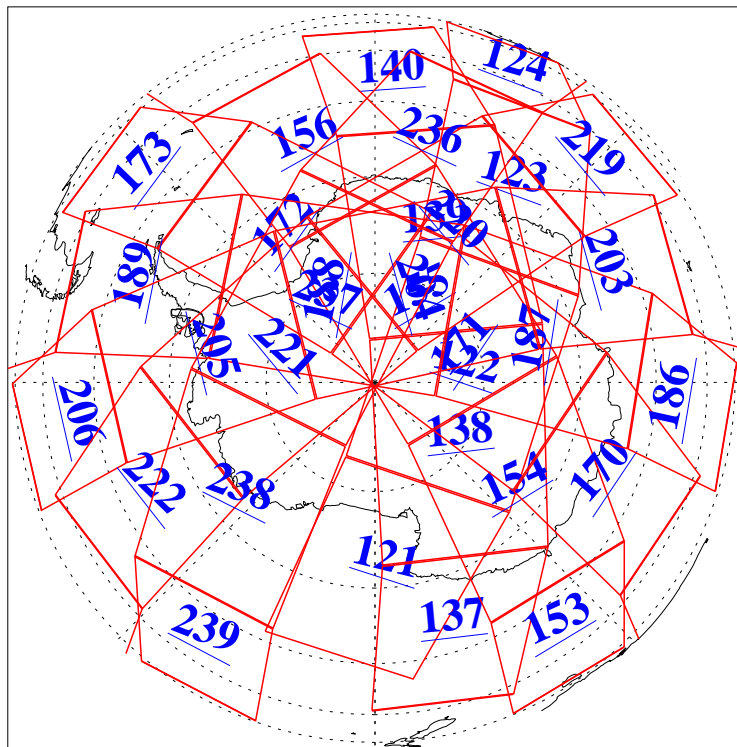

L1B Availability
AMSU Granules: 240
HSB Granules: 0
AIRS Granules: 240

25 Apr 2003
DoY 115
Aqua Day 356
Granules: 1 to 120

Granules: 121 to 240

Legend: AMSU Available, HSB Available, AIRS Available

L1B Availability
AMSU Granules: 240
HSB Granules: 0
AIRS Granules: 240

25 Apr 2003
DoY 115
Aqua Day 356

Ascending Granules

Descending Granules

Legend: AMSU Available, HSB Available, AIRS Available

L1B Availability
 AMSU Granules: 240
 HSB Granules: 0
 AIRS Granules: 240

25 Apr 2003
 DoY 115
 Aqua Day 356

Northern Hemisphere Granules

Southern Hemisphere Granules

Legend: AMSU Available, HSB Available, AIRS Available