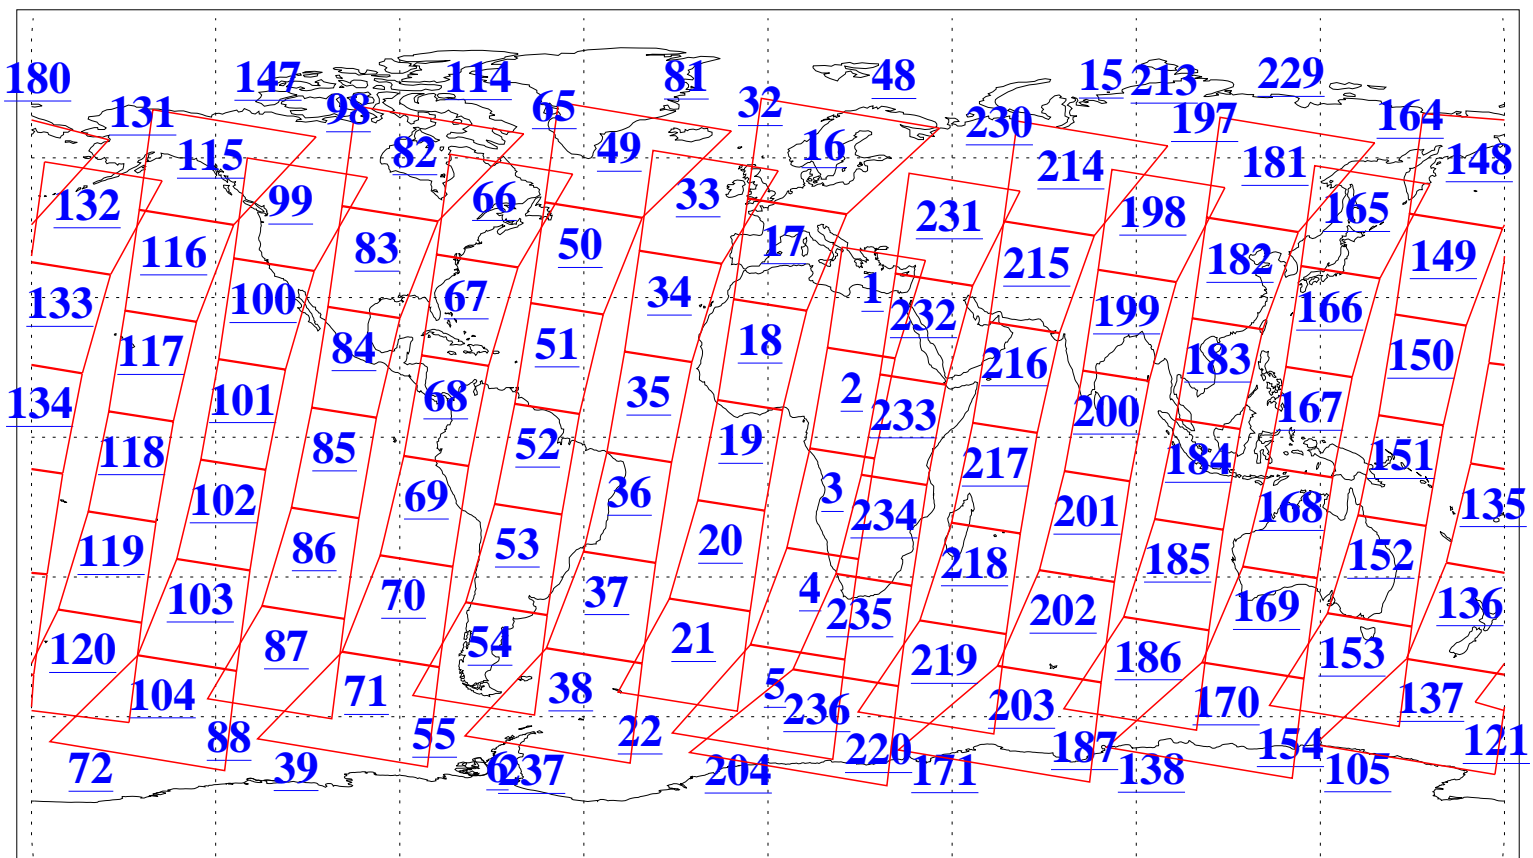

L1B Availability
AMSU Granules: 240
HSB Granules: 0
AIRS Granules: 240

25 Apr 2003
DoY 115
Aqua Day 356
Granules: 1 to 120

Granules: 121 to 240

Legend: AMSU Available, HSB Available, AIRS Available

L1B Availability
AMSU Granules: 240
HSB Granules: 0
AIRS Granules: 240

25 Apr 2003
DoY 115
Aqua Day 356

Ascending Granules

Descending Granules

Legend: AMSU Available, HSB Available, AIRS Available

L1B Availability
 AMSU Granules: 240
 HSB Granules: 0
 AIRS Granules: 240

25 Apr 2003
 DoY 115
 Aqua Day 356

Northern Hemisphere Granules

Southern Hemisphere Granules

Legend: AMSU Available, HSB Available, AIRS Available