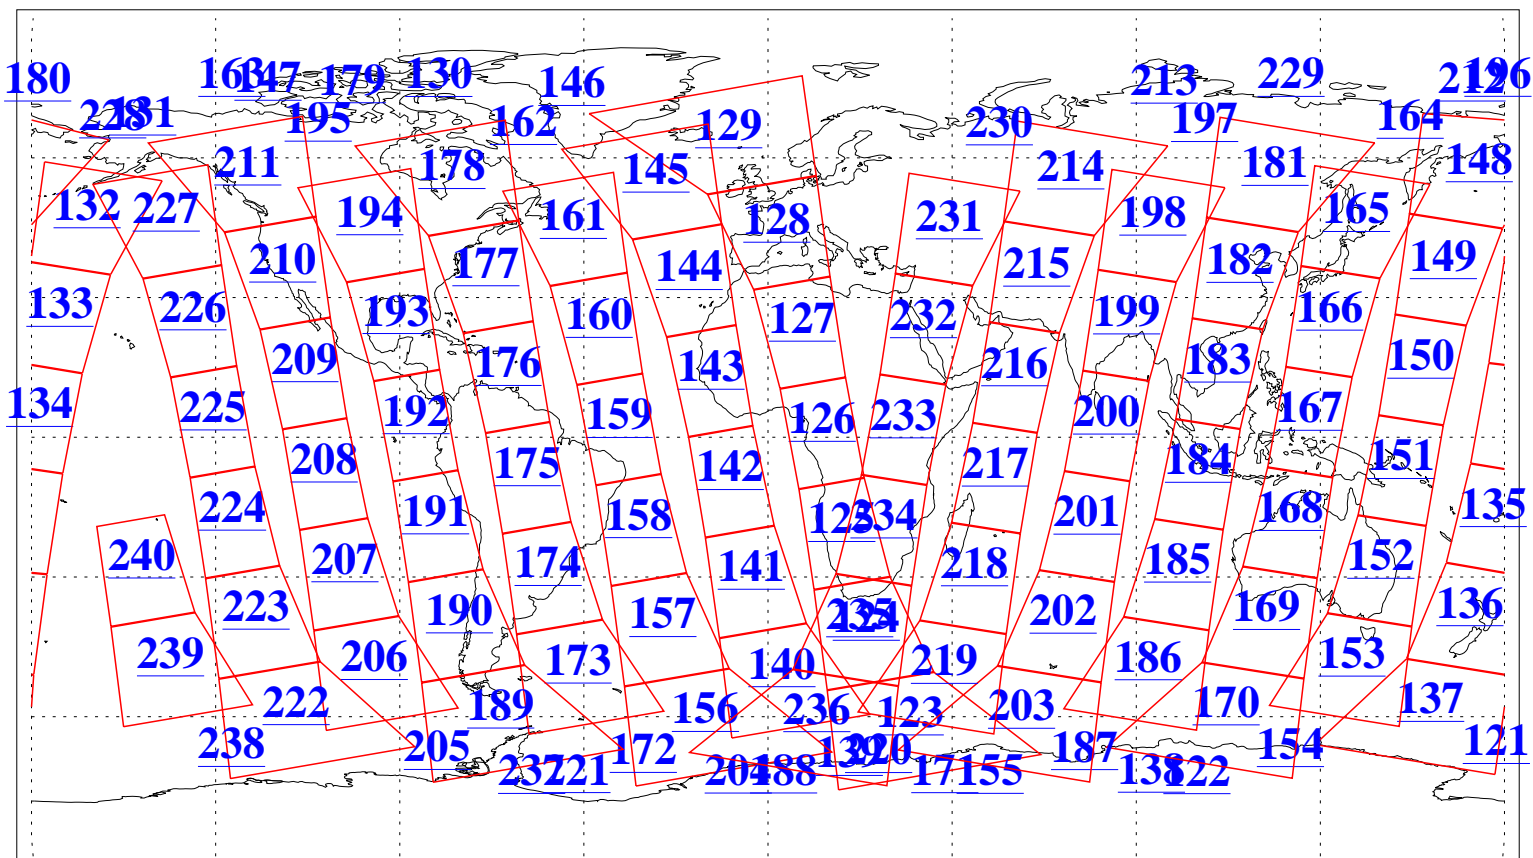

L1B Availability
AMSU Granules: 240
HSB Granules: 0
AIRS Granules: 240

25 Apr 2003
DoY 115
Aqua Day 356
Granules: 1 to 120

Granules: 121 to 240

Legend: AMSU Available, HSB Available, AIRS Available

L1B Availability
AMSU Granules: 240
HSB Granules: 0
AIRS Granules: 240

25 Apr 2003
DoY 115
Aqua Day 356

Ascending Granules

Descending Granules

Legend: AMSU Available, HSB Available, AIRS Available

L1B Availability
 AMSU Granules: 240
 HSB Granules: 0
 AIRS Granules: 240

25 Apr 2003
 DoY 115
 Aqua Day 356