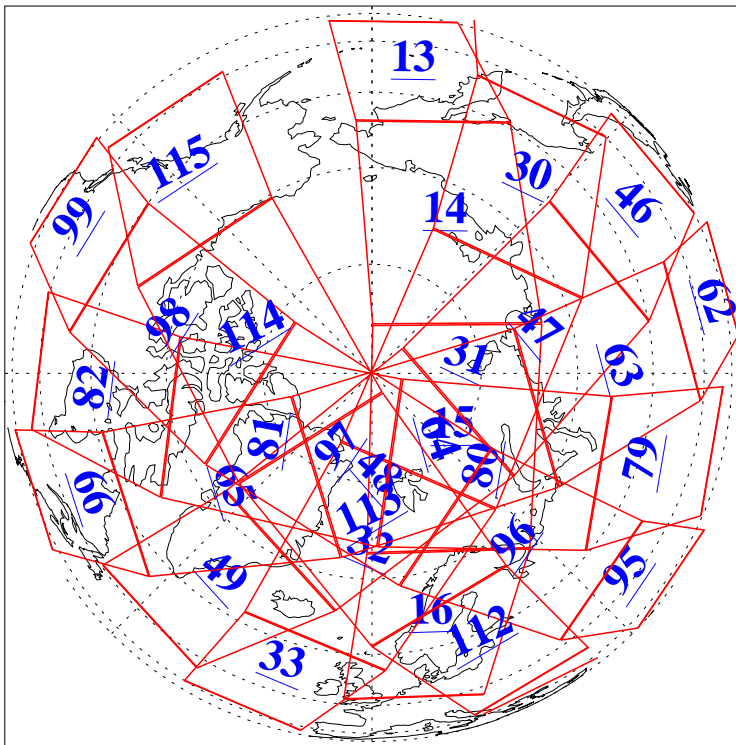

L1B Availability
AMSU Granules: 240
HSB Granules: 0
AIRS Granules: 240

25 Apr 2003
DoY 115
Aqua Day 356
Granules: 1 to 120

Granules: 121 to 240

Legend: AMSU Available, HSB Available, AIRS Available

L1B Availability
AMSU Granules: 240
HSB Granules: 0
AIRS Granules: 240

25 Apr 2003
DoY 115
Aqua Day 356

Ascending Granules

Descending Granules

Legend: AMSU Available, HSB Available, AIRS Available

L1B Availability
 AMSU Granules: 240
 HSB Granules: 0
 AIRS Granules: 240

25 Apr 2003
 DoY 115
 Aqua Day 356

Northern Hemisphere Granules

Southern Hemisphere Granules

Legend: AMSU Available, HSB Available, AIRS Available