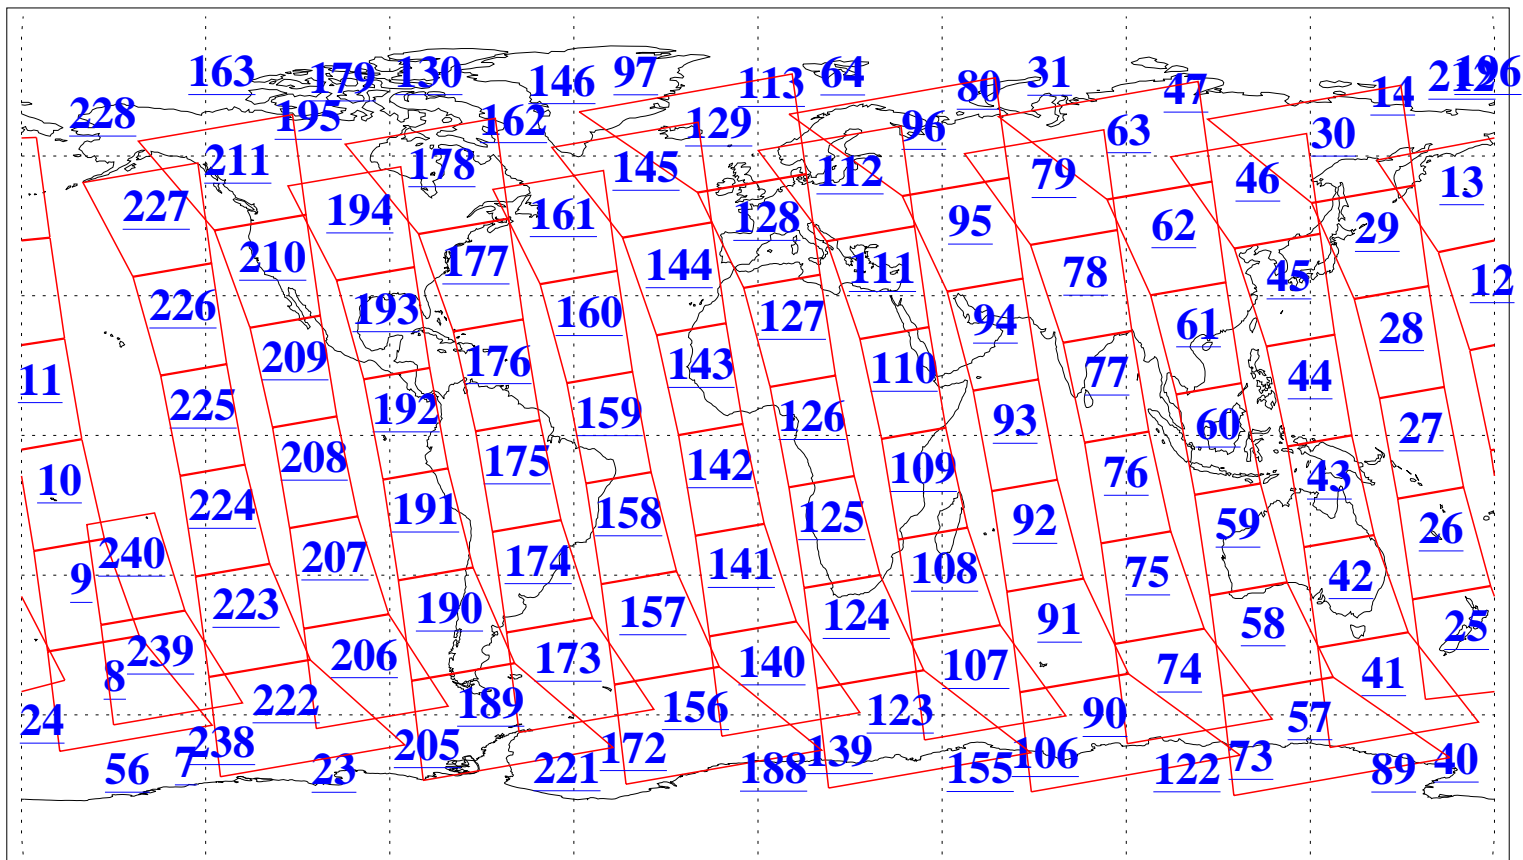

L1B Availability
AMSU Granules: 240
HSB Granules: 0
AIRS Granules: 240

25 Apr 2003
DoY 115
Aqua Day 356
Granules: 1 to 120

Granules: 121 to 240

Legend: AMSU Available, HSB Available, AIRS Available

L1B Availability
AMSU Granules: 240
HSB Granules: 0
AIRS Granules: 240

25 Apr 2003
DoY 115
Aqua Day 356

Ascending Granules

Descending Granules

Legend: AMSU Available, HSB Available, AIRS Available

L1B Availability
 AMSU Granules: 240
 HSB Granules: 0
 AIRS Granules: 240

25 Apr 2003
 DoY 115
 Aqua Day 356

Northern Hemisphere Granules

Southern Hemisphere Granules

Legend: AMSU Available, HSB Available, AIRS Available