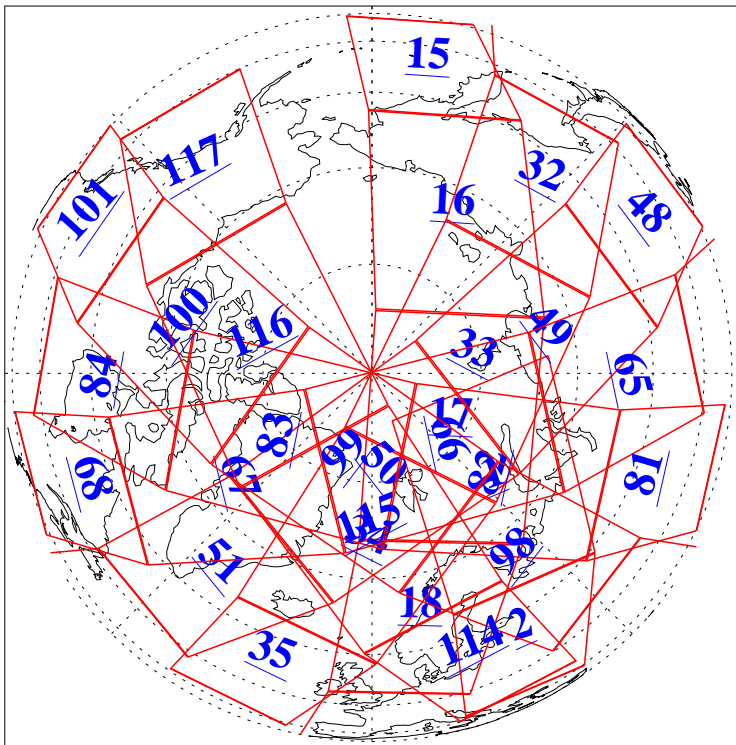

L1B Availability  
AMSU Granules: 240  
HSB Granules: 0  
AIRS Granules: 240

23 Apr 2003  
DoY 113  
Aqua Day 354  
Granules: 1 to 120

Granules: 121 to 240

Legend: AMSU Available, HSB Available, AIRS Available

L1B Availability  
AMSU Granules: 240  
HSB Granules: 0  
AIRS Granules: 240

23 Apr 2003  
DoY 113  
Aqua Day 354

Ascending Granules

Descending Granules

Legend: AMSU Available, HSB Available, AIRS Available

L1B Availability  
 AMSU Granules: 240  
 HSB Granules: 0  
 AIRS Granules: 240

23 Apr 2003  
 DoY 113  
 Aqua Day 354

Northern Hemisphere Granules

Southern Hemisphere Granules

Legend: AMSU Available, HSB Available, AIRS Available