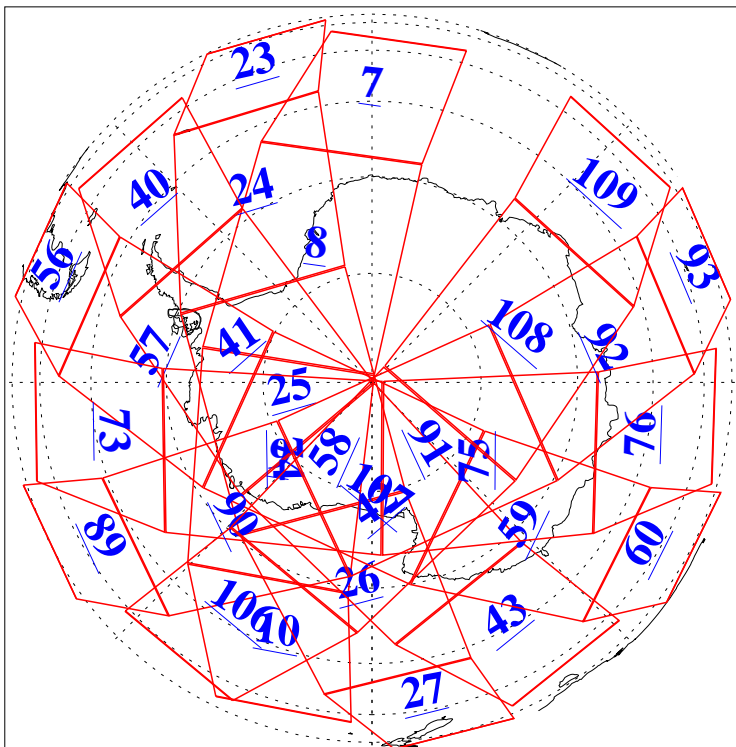

L1B Availability  
AMSU Granules: 240  
HSB Granules: 0  
AIRS Granules: 240

23 Apr 2003  
DoY 113  
Aqua Day 354  
Granules: 1 to 120

Granules: 121 to 240

Legend: AMSU Available, HSB Available, AIRS Available

L1B Availability  
AMSU Granules: 240  
HSB Granules: 0  
AIRS Granules: 240

23 Apr 2003  
DoY 113  
Aqua Day 354

Ascending Granules

Descending Granules

Legend: AMSU Available, HSB Available, AIRS Available

L1B Availability  
 AMSU Granules: 240  
 HSB Granules: 0  
 AIRS Granules: 240

23 Apr 2003  
 DoY 113  
 Aqua Day 354

Northern Hemisphere Granules

Southern Hemisphere Granules

Legend: AMSU Available, HSB Available, AIRS Available