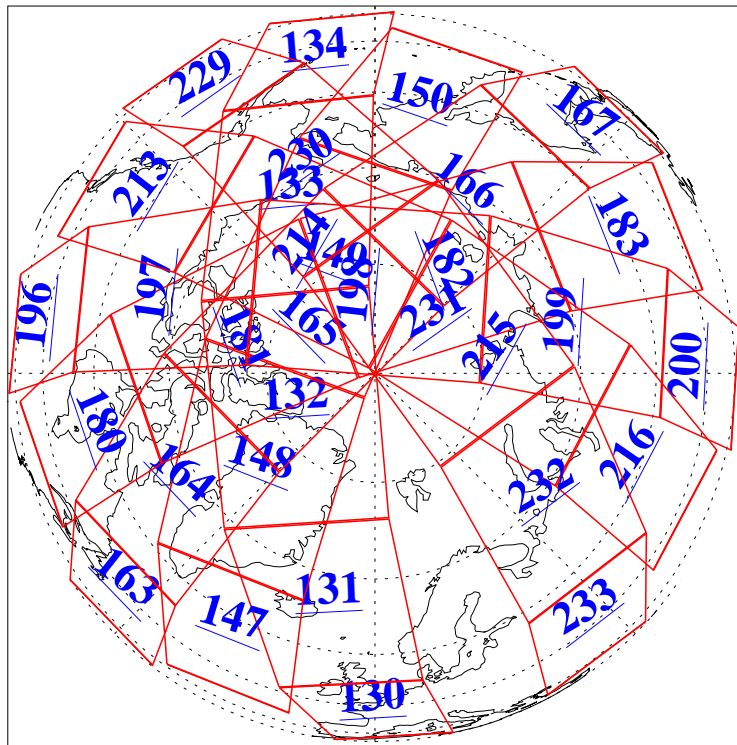

L1B Availability  
AMSU Granules: 240  
HSB Granules: 0  
AIRS Granules: 240

23 Apr 2003  
DoY 113  
Aqua Day 354  
Granules: 1 to 120

Granules: 121 to 240

Legend: AMSU Available, HSB Available, AIRS Available

L1B Availability  
AMSU Granules: 240  
HSB Granules: 0  
AIRS Granules: 240

23 Apr 2003  
DoY 113  
Aqua Day 354

Ascending Granules

Descending Granules

Legend: AMSU Available, HSB Available, AIRS Available

L1B Availability  
 AMSU Granules: 240  
 HSB Granules: 0  
 AIRS Granules: 240

23 Apr 2003  
 DoY 113  
 Aqua Day 354

Northern Hemisphere Granules

Southern Hemisphere Granules

Legend: AMSU Available, HSB Available, AIRS Available