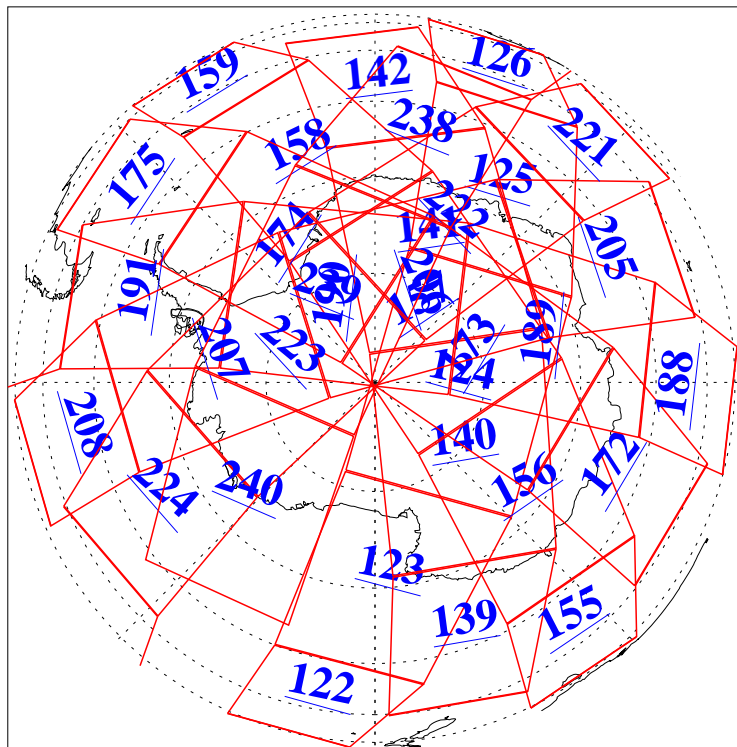

L1B Availability  
AMSU Granules: 240  
HSB Granules: 0  
AIRS Granules: 240

23 Apr 2003  
DoY 113  
Aqua Day 354  
Granules: 1 to 120

Granules: 121 to 240

Legend: AMSU Available, HSB Available, AIRS Available

L1B Availability  
AMSU Granules: 240  
HSB Granules: 0  
AIRS Granules: 240

23 Apr 2003  
DoY 113  
Aqua Day 354

Ascending Granules

Descending Granules

Legend: AMSU Available, HSB Available, AIRS Available

L1B Availability  
 AMSU Granules: 240  
 HSB Granules: 0  
 AIRS Granules: 240

23 Apr 2003  
 DoY 113  
 Aqua Day 354

Northern Hemisphere Granules

Southern Hemisphere Granules

Legend: AMSU Available, HSB Available, AIRS Available