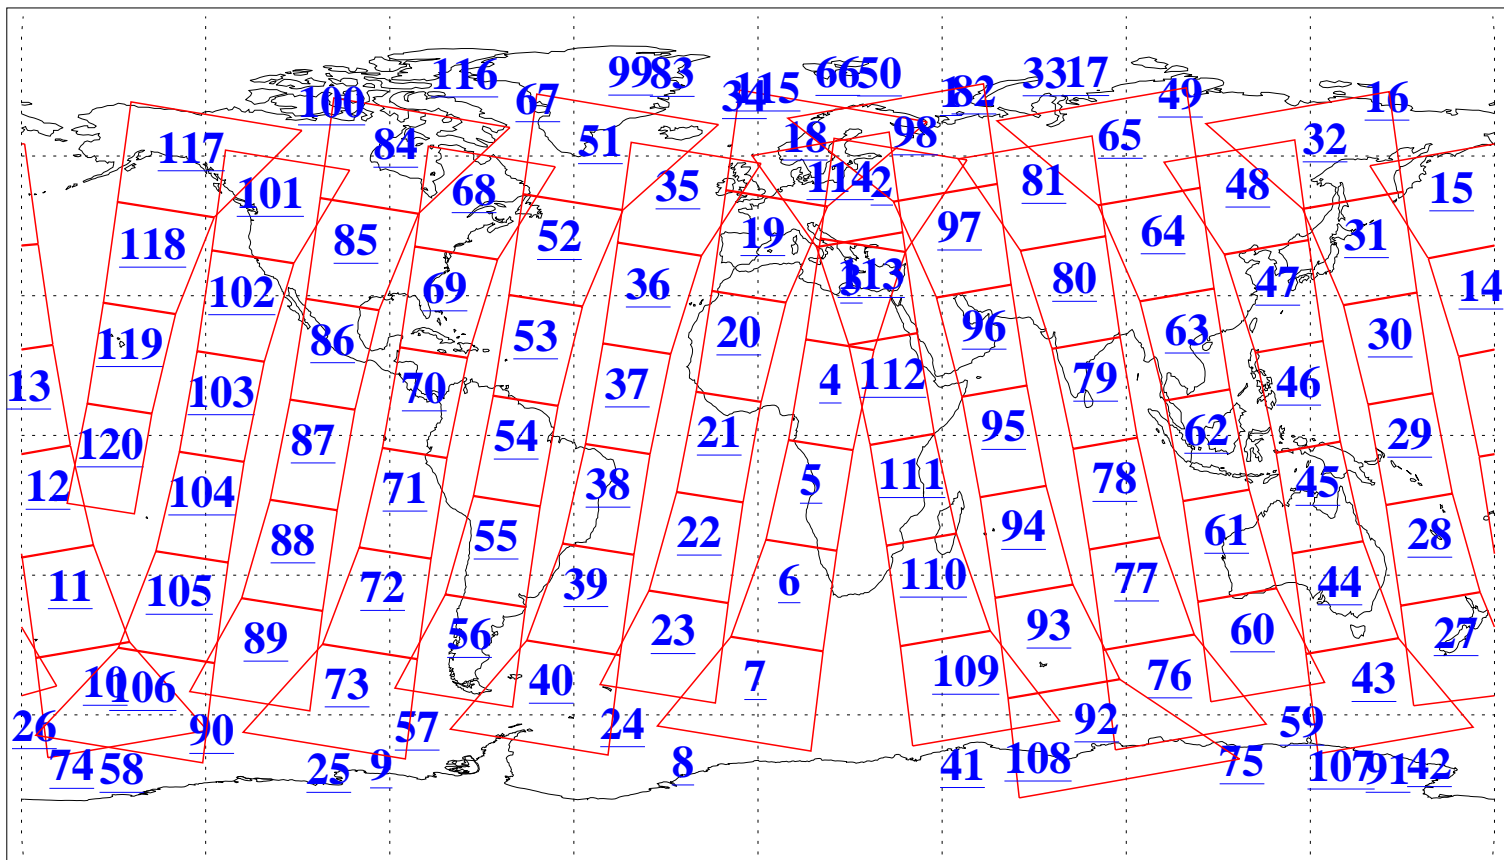

L1B Availability  
AMSU Granules: 240  
HSB Granules: 0  
AIRS Granules: 240

23 Apr 2003  
DoY 113  
Aqua Day 354  
Granules: 1 to 120

Granules: 121 to 240

Legend: AMSU Available, HSB Available, AIRS Available

L1B Availability  
AMSU Granules: 240  
HSB Granules: 0  
AIRS Granules: 240

23 Apr 2003  
DoY 113  
Aqua Day 354

Ascending Granules

Descending Granules

Legend: AMSU Available, HSB Available, AIRS Available

L1B Availability  
 AMSU Granules: 240  
 HSB Granules: 0  
 AIRS Granules: 240

23 Apr 2003  
 DoY 113  
 Aqua Day 354

Northern Hemisphere Granules

Southern Hemisphere Granules

Legend: AMSU Available, HSB Available, AIRS Available