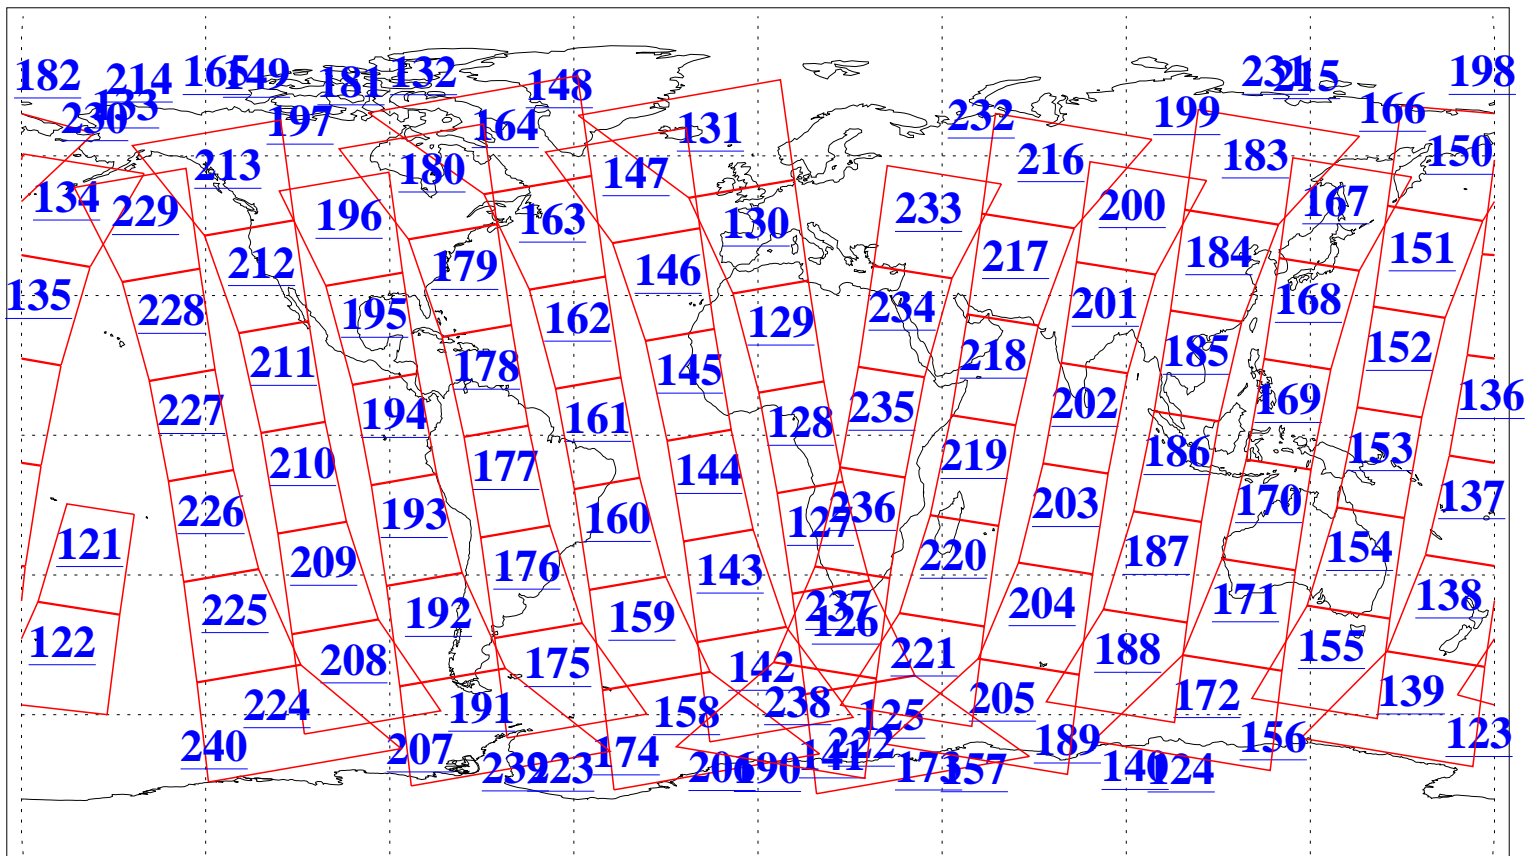

L1B Availability  
AMSU Granules: 240  
HSB Granules: 0  
AIRS Granules: 240

23 Apr 2003  
DoY 113  
Aqua Day 354  
Granules: 1 to 120

Granules: 121 to 240

Legend: AMSU Available, HSB Available, AIRS Available

L1B Availability  
AMSU Granules: 240  
HSB Granules: 0  
AIRS Granules: 240

23 Apr 2003  
DoY 113  
Aqua Day 354

Ascending Granules

Descending Granules

Legend: AMSU Available, HSB Available, AIRS Available

L1B Availability  
 AMSU Granules: 240  
 HSB Granules: 0  
 AIRS Granules: 240

23 Apr 2003  
 DoY 113  
 Aqua Day 354

Northern Hemisphere Granules

Southern Hemisphere Granules

Legend: AMSU Available, HSB Available, AIRS Available