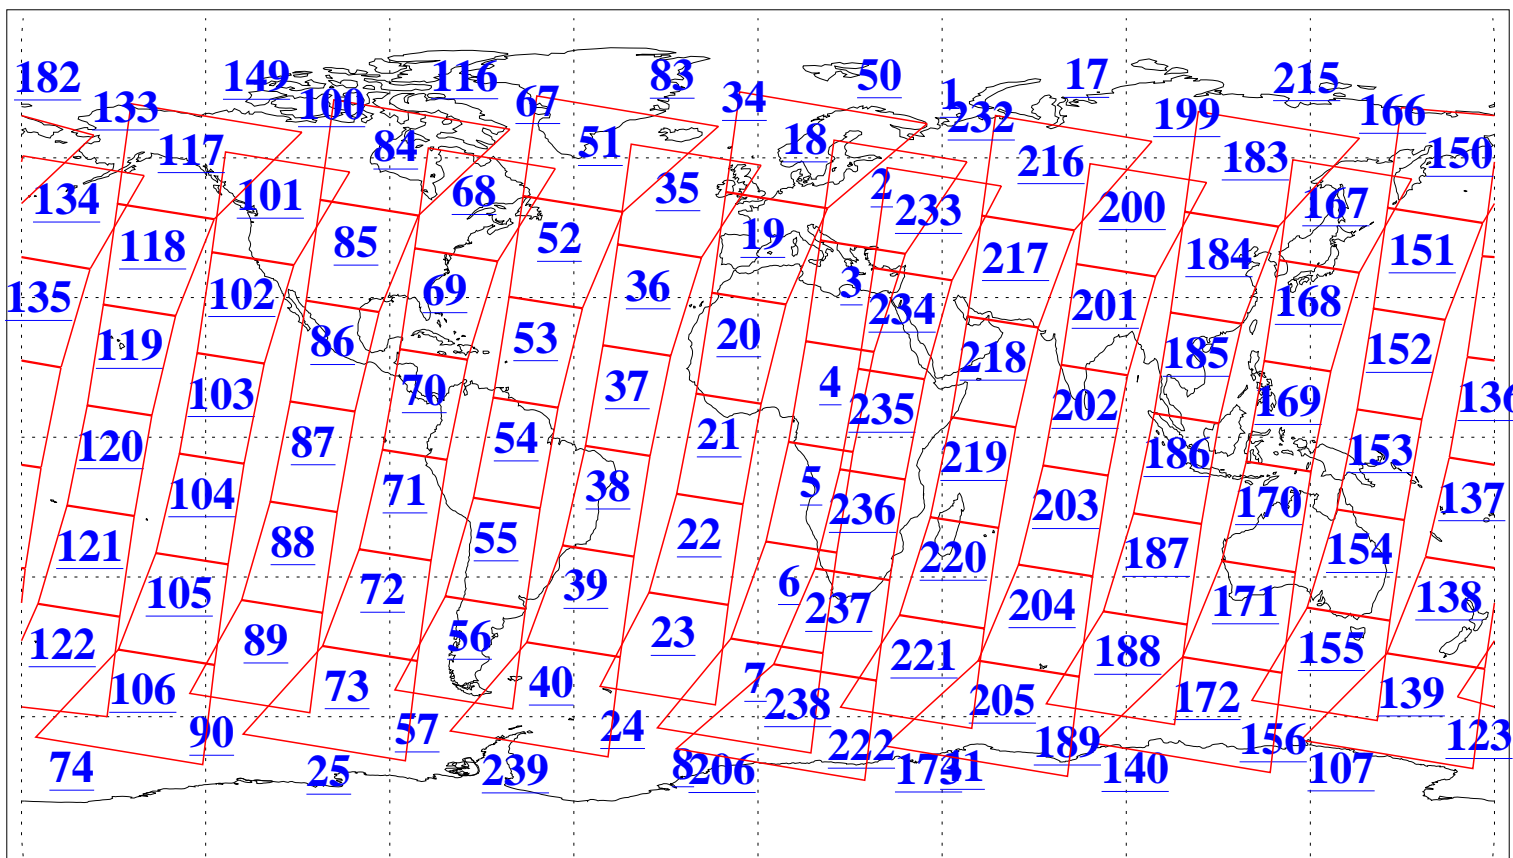

L1B Availability  
AMSU Granules: 240  
HSB Granules: 0  
AIRS Granules: 240

23 Apr 2003  
DoY 113  
Aqua Day 354  
Granules: 1 to 120

Granules: 121 to 240

Legend: AMSU Available, HSB Available, AIRS Available

L1B Availability  
AMSU Granules: 240  
HSB Granules: 0  
AIRS Granules: 240

23 Apr 2003  
DoY 113  
Aqua Day 354

Ascending Granules

Descending Granules

Legend: AMSU Available, HSB Available, AIRS Available

L1B Availability  
 AMSU Granules: 240  
 HSB Granules: 0  
 AIRS Granules: 240

23 Apr 2003  
 DoY 113  
 Aqua Day 354

Northern Hemisphere Granules

Southern Hemisphere Granules

Legend: AMSU Available, HSB Available, AIRS Available