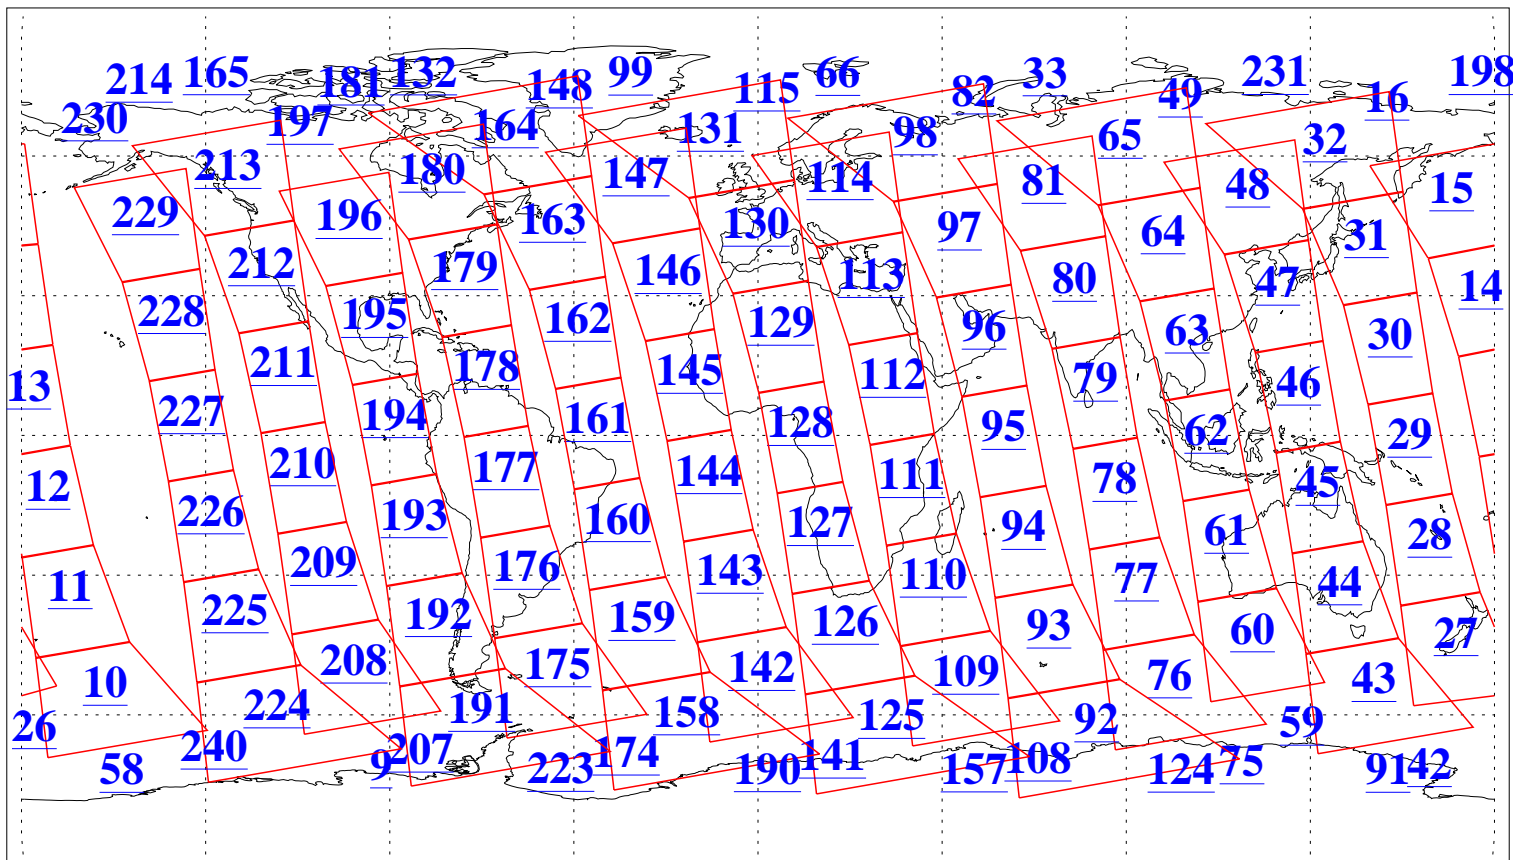

L1B Availability  
AMSU Granules: 240  
HSB Granules: 0  
AIRS Granules: 240

23 Apr 2003  
DoY 113  
Aqua Day 354  
Granules: 1 to 120

Granules: 121 to 240

Legend: AMSU Available, HSB Available, AIRS Available

L1B Availability  
AMSU Granules: 240  
HSB Granules: 0  
AIRS Granules: 240

23 Apr 2003  
DoY 113  
Aqua Day 354

Ascending Granules

Descending Granules

Legend: AMSU Available, HSB Available, AIRS Available

L1B Availability  
 AMSU Granules: 240  
 HSB Granules: 0  
 AIRS Granules: 240

23 Apr 2003  
 DoY 113  
 Aqua Day 354

Northern Hemisphere Granules

Southern Hemisphere Granules

Legend: AMSU Available, HSB Available, AIRS Available