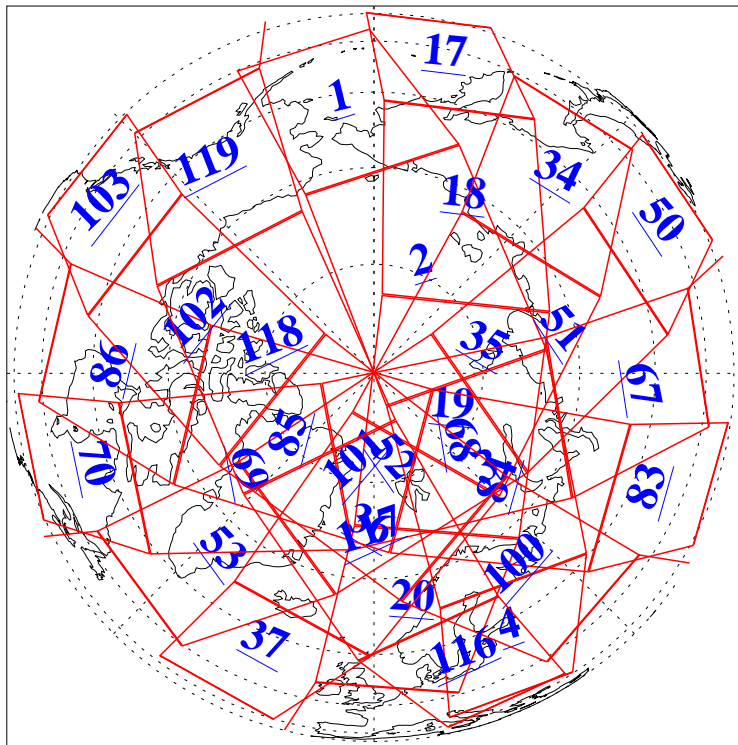

L1B Availability
AMSU Granules: 240
HSB Granules: 0
AIRS Granules: 240

21 Apr 2003
DoY 111
Aqua Day 352
Granules: 1 to 120

Granules: 121 to 240

Legend: AMSU Available, HSB Available, AIRS Available

L1B Availability
AMSU Granules: 240
HSB Granules: 0
AIRS Granules: 240

21 Apr 2003
DoY 111
Aqua Day 352

Ascending Granules

Descending Granules

Legend: AMSU Available, HSB Available, AIRS Available

L1B Availability
 AMSU Granules: 240
 HSB Granules: 0
 AIRS Granules: 240

21 Apr 2003
 DoY 111
 Aqua Day 352

Northern Hemisphere Granules

Southern Hemisphere Granules

Legend: AMSU Available, HSB Available, AIRS Available