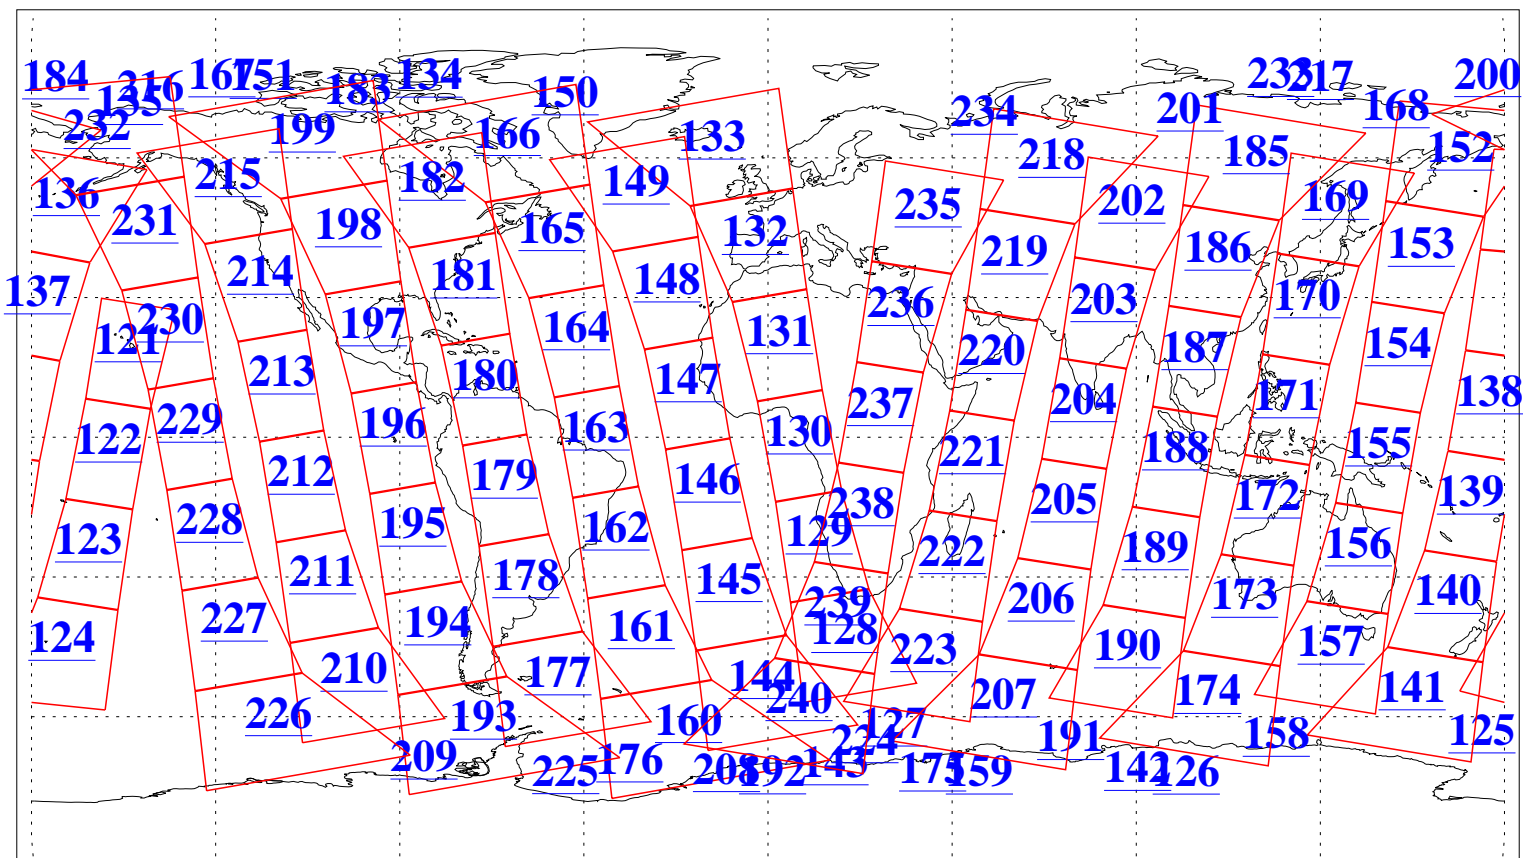

L1B Availability
AMSU Granules: 240
HSB Granules: 0
AIRS Granules: 240

21 Apr 2003
DoY 111
Aqua Day 352
Granules: 1 to 120

Granules: 121 to 240

Legend: AMSU Available, HSB Available, AIRS Available

L1B Availability
AMSU Granules: 240
HSB Granules: 0
AIRS Granules: 240

21 Apr 2003
DoY 111
Aqua Day 352

Ascending Granules

Descending Granules

Legend: AMSU Available, HSB Available, AIRS Available

L1B Availability
 AMSU Granules: 240
 HSB Granules: 0
 AIRS Granules: 240

21 Apr 2003
 DoY 111
 Aqua Day 352