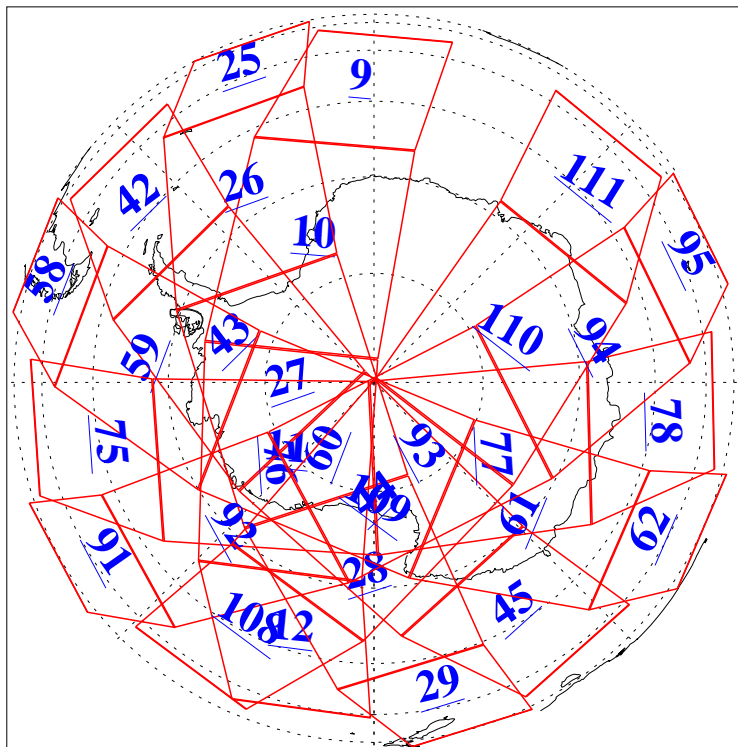

L1B Availability
AMSU Granules: 240
HSB Granules: 0
AIRS Granules: 240

21 Apr 2003
DoY 111
Aqua Day 352
Granules: 1 to 120

Granules: 121 to 240

Legend: AMSU Available, HSB Available, AIRS Available

L1B Availability
AMSU Granules: 240
HSB Granules: 0
AIRS Granules: 240

21 Apr 2003
DoY 111
Aqua Day 352

Ascending Granules

Descending Granules

Legend: AMSU Available, HSB Available, AIRS Available

L1B Availability
 AMSU Granules: 240
 HSB Granules: 0
 AIRS Granules: 240

21 Apr 2003
 DoY 111
 Aqua Day 352

Northern Hemisphere Granules

Southern Hemisphere Granules

Legend: AMSU Available, HSB Available, AIRS Available