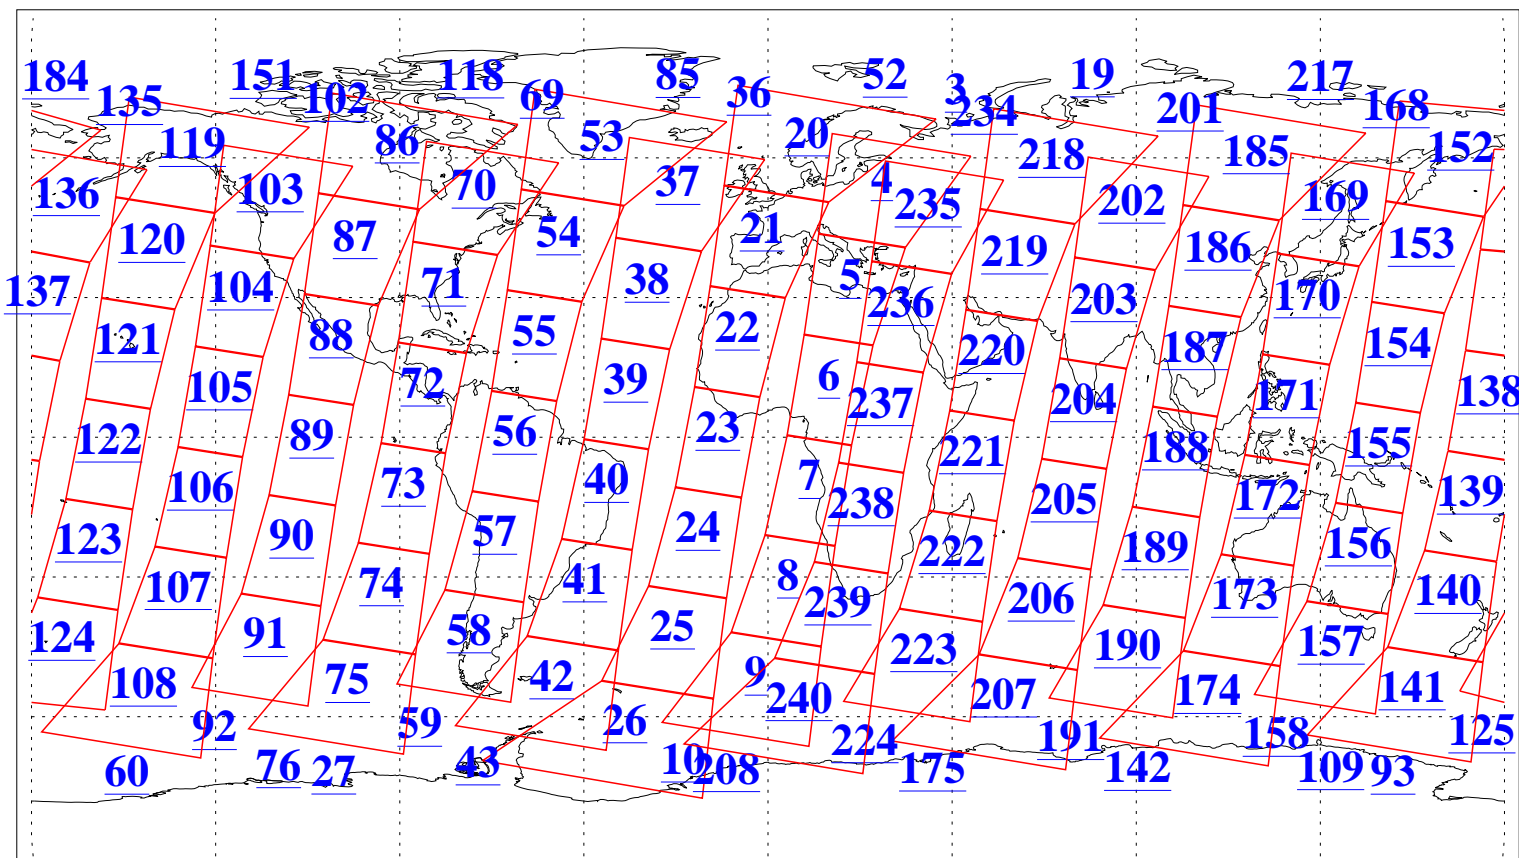

L1B Availability
AMSU Granules: 240
HSB Granules: 0
AIRS Granules: 240

21 Apr 2003
DoY 111
Aqua Day 352
Granules: 1 to 120

Granules: 121 to 240

Legend: AMSU Available, HSB Available, AIRS Available

L1B Availability
AMSU Granules: 240
HSB Granules: 0
AIRS Granules: 240

21 Apr 2003
DoY 111
Aqua Day 352

Ascending Granules

Descending Granules

Legend: AMSU Available, HSB Available, AIRS Available

L1B Availability
 AMSU Granules: 240
 HSB Granules: 0
 AIRS Granules: 240

21 Apr 2003
 DoY 111
 Aqua Day 352

Northern Hemisphere Granules

Southern Hemisphere Granules

Legend: AMSU Available, HSB Available, AIRS Available