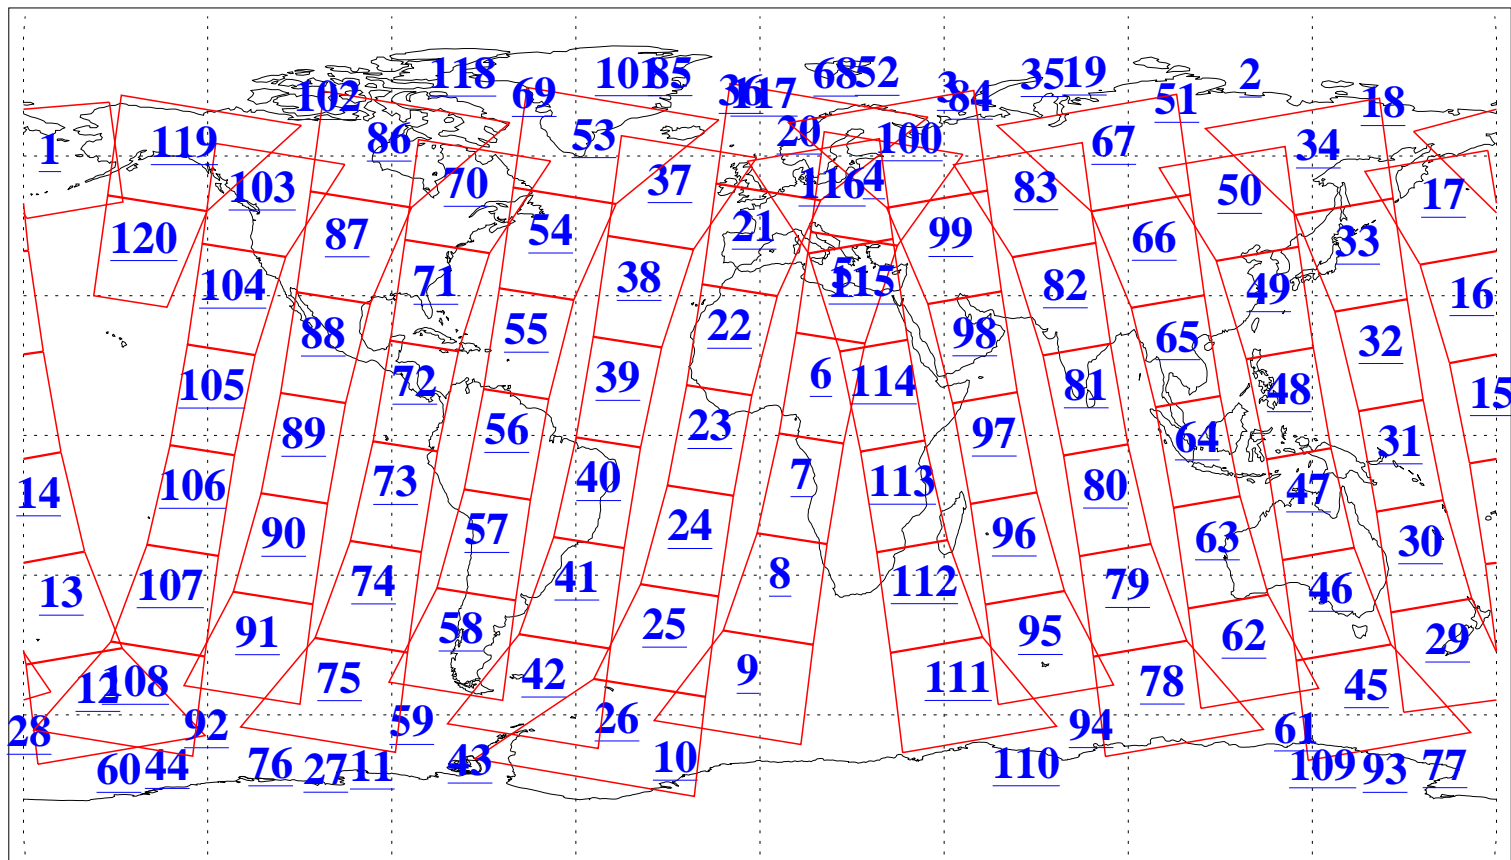

L1B Availability
AMSU Granules: 240
HSB Granules: 0
AIRS Granules: 240

21 Apr 2003
DoY 111
Aqua Day 352
Granules: 1 to 120

Granules: 121 to 240

Legend: AMSU Available, HSB Available, AIRS Available

L1B Availability
AMSU Granules: 240
HSB Granules: 0
AIRS Granules: 240

21 Apr 2003
DoY 111
Aqua Day 352

Ascending Granules

Descending Granules

Legend: AMSU Available, HSB Available, AIRS Available

L1B Availability
 AMSU Granules: 240
 HSB Granules: 0
 AIRS Granules: 240

21 Apr 2003
 DoY 111
 Aqua Day 352

Northern Hemisphere Granules

Southern Hemisphere Granules

Legend: AMSU Available, HSB Available, AIRS Available