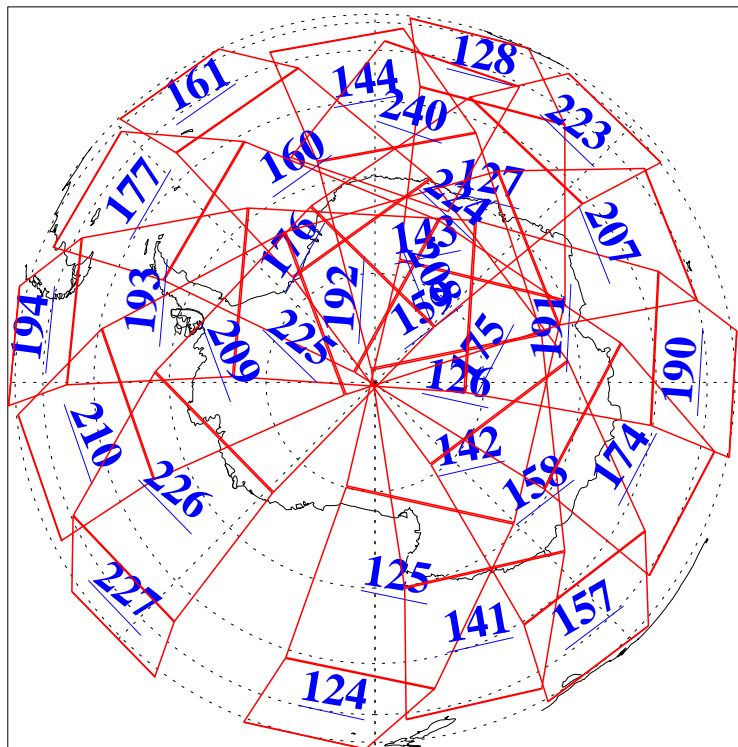

L1B Availability
AMSU Granules: 240
HSB Granules: 0
AIRS Granules: 240

21 Apr 2003
DoY 111
Aqua Day 352
Granules: 1 to 120

Granules: 121 to 240

Legend: AMSU Available, HSB Available, AIRS Available

L1B Availability
AMSU Granules: 240
HSB Granules: 0
AIRS Granules: 240

21 Apr 2003
DoY 111
Aqua Day 352

Ascending Granules

Descending Granules

Legend: AMSU Available, HSB Available, AIRS Available

L1B Availability
 AMSU Granules: 240
 HSB Granules: 0
 AIRS Granules: 240

21 Apr 2003
 DoY 111
 Aqua Day 352

Northern Hemisphere Granules

Southern Hemisphere Granules

Legend: AMSU Available, HSB Available, AIRS Available