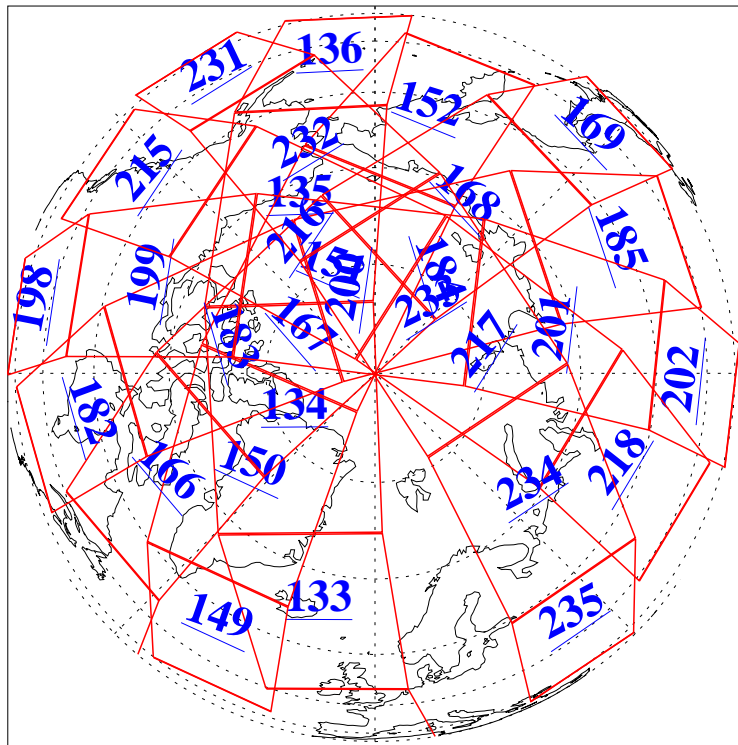

L1B Availability
AMSU Granules: 240
HSB Granules: 0
AIRS Granules: 240

21 Apr 2003
DoY 111
Aqua Day 352
Granules: 1 to 120

Granules: 121 to 240

Legend: AMSU Available, HSB Available, AIRS Available

L1B Availability
AMSU Granules: 240
HSB Granules: 0
AIRS Granules: 240

21 Apr 2003
DoY 111
Aqua Day 352

Ascending Granules

Descending Granules

Legend: AMSU Available, HSB Available, AIRS Available

L1B Availability
 AMSU Granules: 240
 HSB Granules: 0
 AIRS Granules: 240

21 Apr 2003
 DoY 111
 Aqua Day 352

Northern Hemisphere Granules

Southern Hemisphere Granules

Legend: AMSU Available, HSB Available, AIRS Available