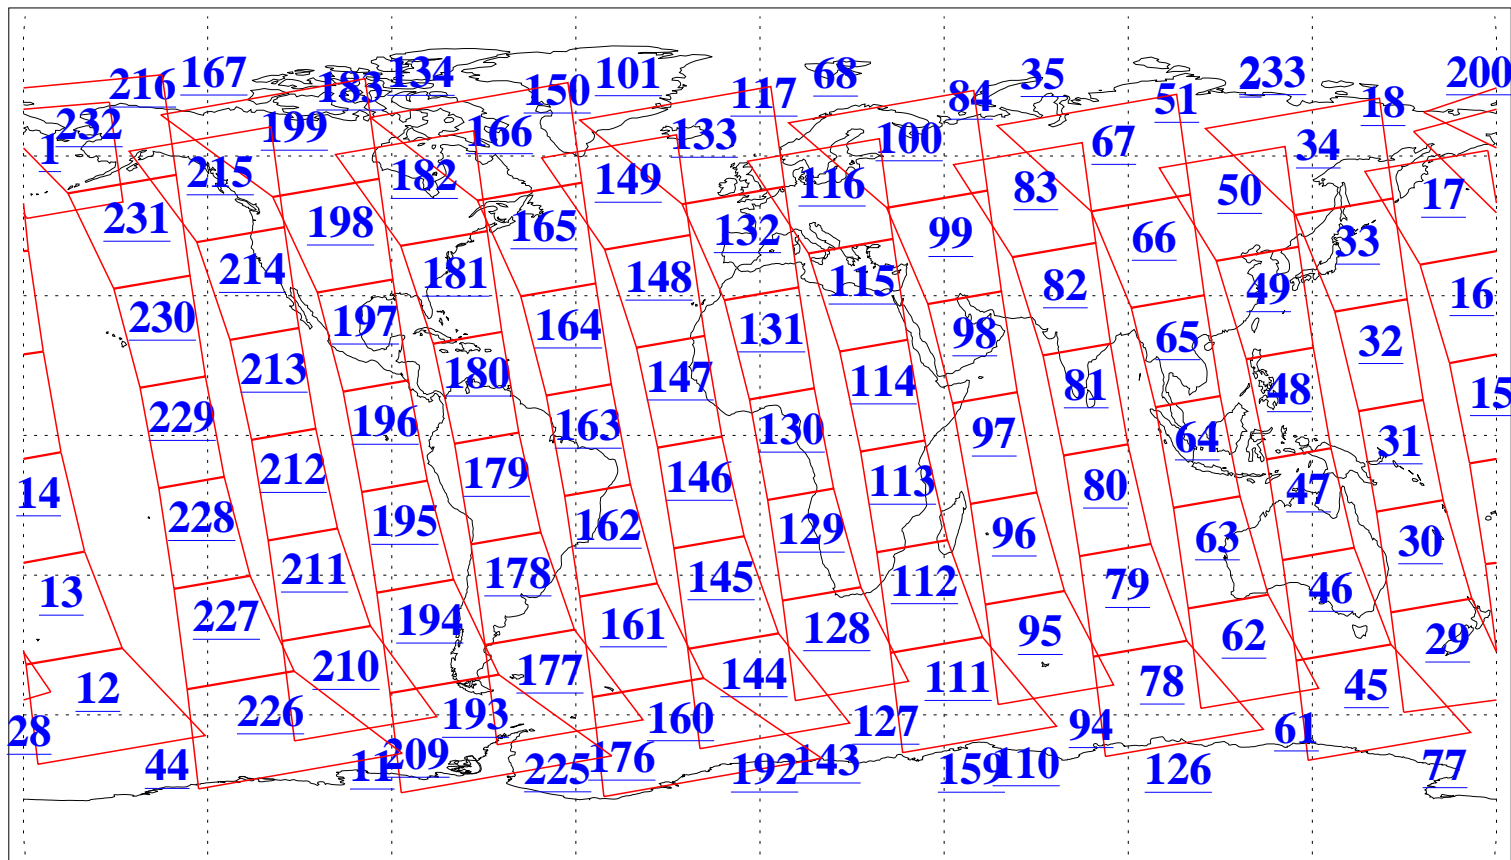

L1B Availability
AMSU Granules: 240
HSB Granules: 0
AIRS Granules: 240

21 Apr 2003
DoY 111
Aqua Day 352
Granules: 1 to 120

Granules: 121 to 240

Legend: AMSU Available, HSB Available, AIRS Available

L1B Availability
AMSU Granules: 240
HSB Granules: 0
AIRS Granules: 240

21 Apr 2003
DoY 111
Aqua Day 352

Ascending Granules

Descending Granules

Legend: AMSU Available, HSB Available, AIRS Available

L1B Availability
 AMSU Granules: 240
 HSB Granules: 0
 AIRS Granules: 240

21 Apr 2003
 DoY 111
 Aqua Day 352

Northern Hemisphere Granules

Southern Hemisphere Granules

Legend: AMSU Available, HSB Available, AIRS Available