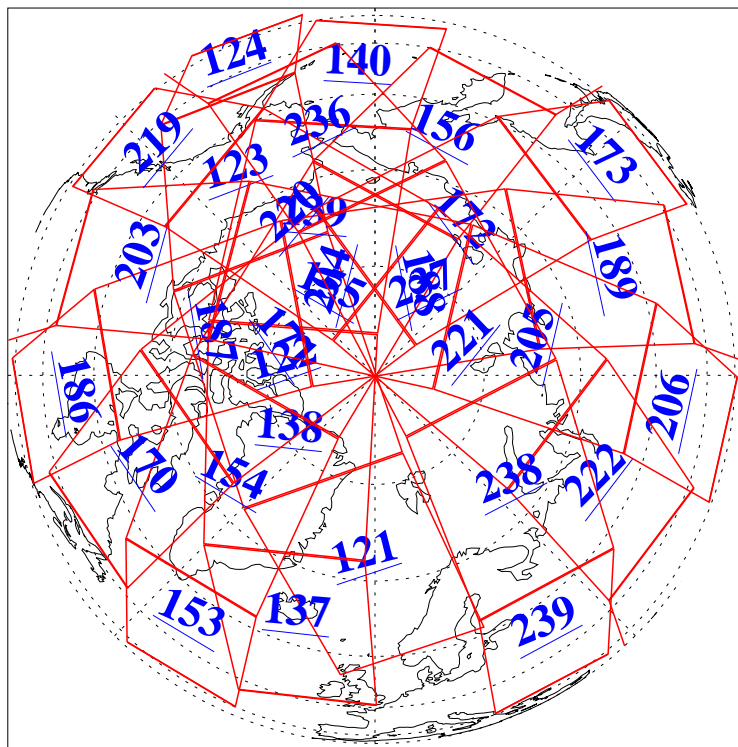

L1B Availability  
AMSU Granules: 240  
HSB Granules: 0  
AIRS Granules: 240

17 Apr 2003  
DoY 107  
Aqua Day 348  
Granules: 1 to 120

Granules: 121 to 240

Legend: AMSU Available, HSB Available, AIRS Available

L1B Availability  
AMSU Granules: 240  
HSB Granules: 0  
AIRS Granules: 240

17 Apr 2003  
DoY 107  
Aqua Day 348

Ascending Granules

Descending Granules

Legend: AMSU Available, HSB Available, AIRS Available

L1B Availability  
 AMSU Granules: 240  
 HSB Granules: 0  
 AIRS Granules: 240

17 Apr 2003  
 DoY 107  
 Aqua Day 348

Northern Hemisphere Granules

Southern Hemisphere Granules

Legend: AMSU Available, HSB Available, AIRS Available