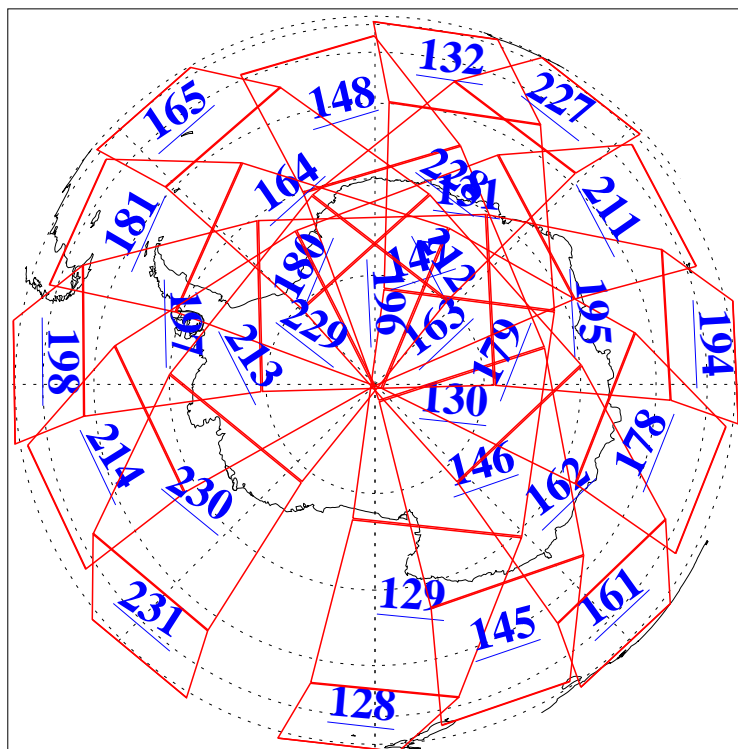

L1B Availability  
AMSU Granules: 240  
HSB Granules: 0  
AIRS Granules: 240

17 Apr 2003  
DoY 107  
Aqua Day 348  
Granules: 1 to 120

Granules: 121 to 240

Legend: AMSU Available, HSB Available, AIRS Available

L1B Availability  
AMSU Granules: 240  
HSB Granules: 0  
AIRS Granules: 240

17 Apr 2003  
DoY 107  
Aqua Day 348

Ascending Granules

Descending Granules

Legend: AMSU Available, HSB Available, AIRS Available

L1B Availability  
 AMSU Granules: 240  
 HSB Granules: 0  
 AIRS Granules: 240

17 Apr 2003  
 DoY 107  
 Aqua Day 348

Northern Hemisphere Granules

Southern Hemisphere Granules

Legend: AMSU Available, HSB Available, AIRS Available