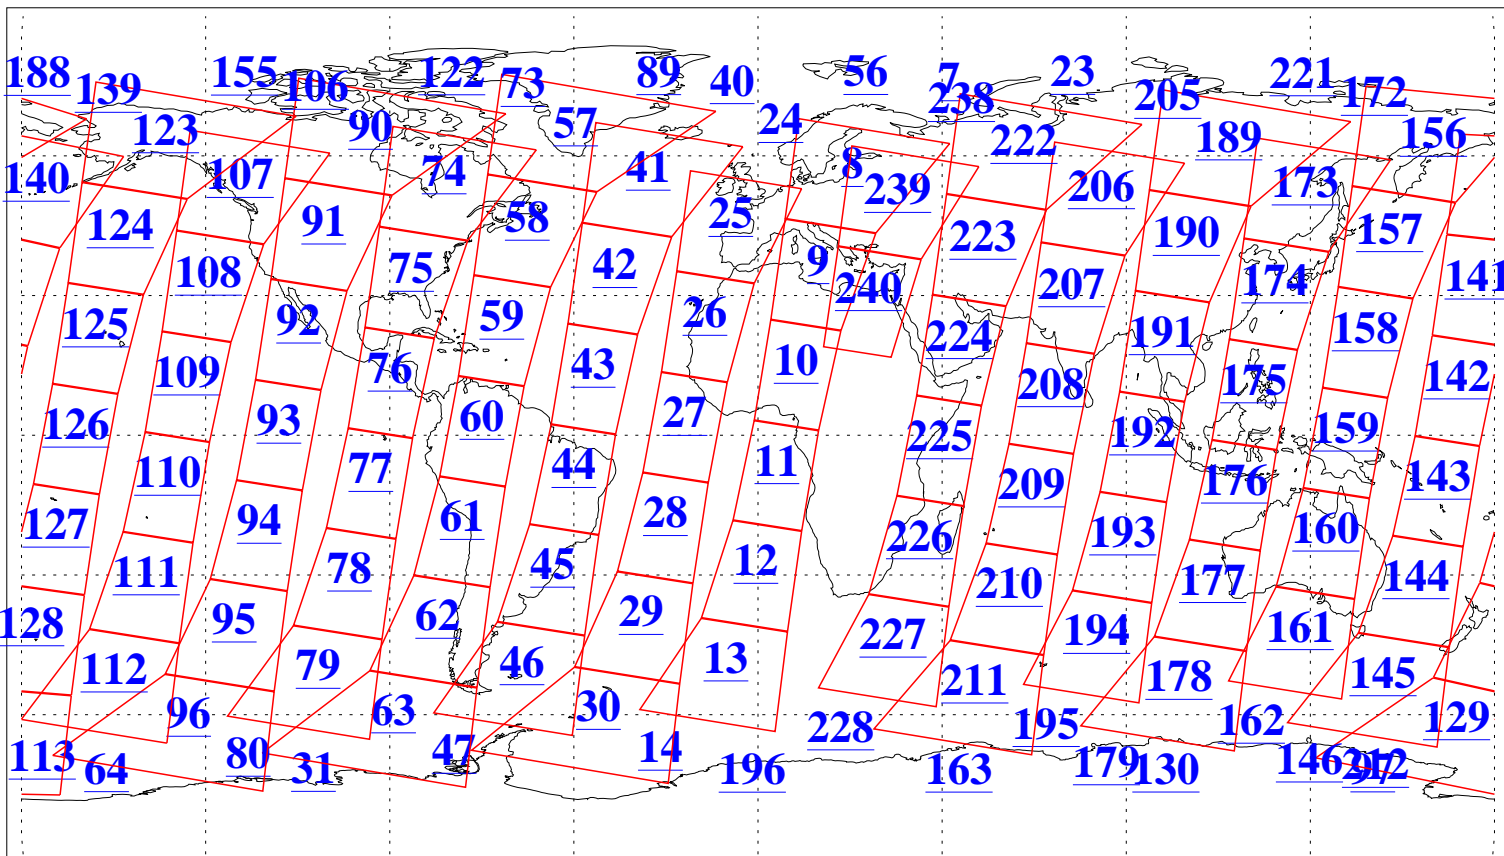

L1B Availability  
AMSU Granules: 240  
HSB Granules: 0  
AIRS Granules: 240

17 Apr 2003  
DoY 107  
Aqua Day 348  
Granules: 1 to 120

Granules: 121 to 240

Legend: AMSU Available, HSB Available, AIRS Available

L1B Availability  
AMSU Granules: 240  
HSB Granules: 0  
AIRS Granules: 240

17 Apr 2003  
DoY 107  
Aqua Day 348

Ascending Granules

Descending Granules

Legend: AMSU Available, HSB Available, AIRS Available

L1B Availability  
 AMSU Granules: 240  
 HSB Granules: 0  
 AIRS Granules: 240

17 Apr 2003  
 DoY 107  
 Aqua Day 348

Northern Hemisphere Granules

Southern Hemisphere Granules

Legend: AMSU Available, HSB Available, AIRS Available