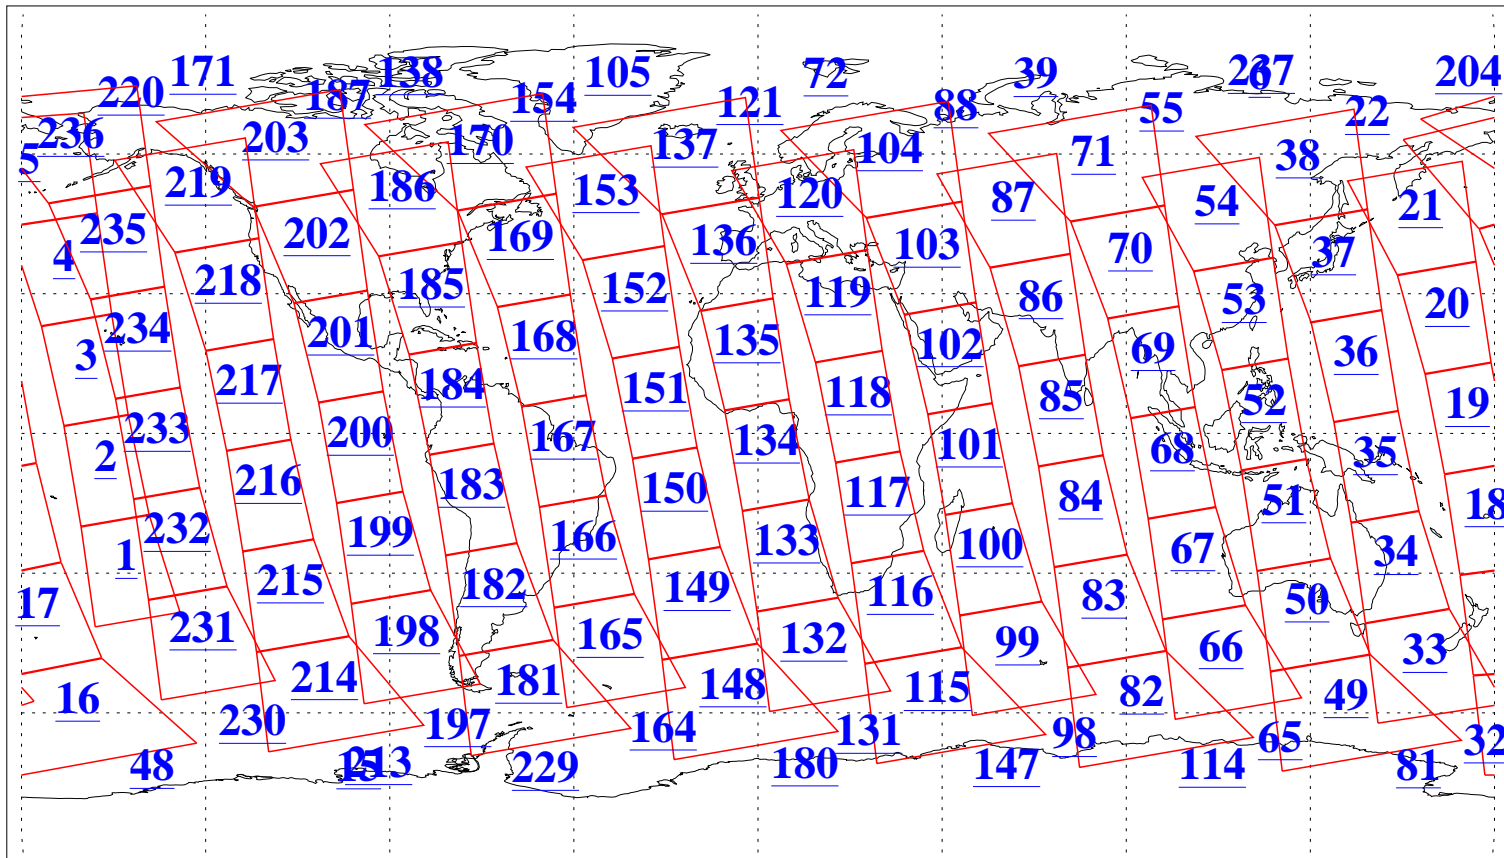

L1B Availability  
AMSU Granules: 240  
HSB Granules: 0  
AIRS Granules: 240

17 Apr 2003  
DoY 107  
Aqua Day 348  
Granules: 1 to 120

Granules: 121 to 240

Legend: AMSU Available, HSB Available, AIRS Available

L1B Availability  
AMSU Granules: 240  
HSB Granules: 0  
AIRS Granules: 240

17 Apr 2003  
DoY 107  
Aqua Day 348

Ascending Granules

Descending Granules

Legend: AMSU Available, HSB Available, AIRS Available

L1B Availability  
 AMSU Granules: 240  
 HSB Granules: 0  
 AIRS Granules: 240

17 Apr 2003  
 DoY 107  
 Aqua Day 348

Northern Hemisphere Granules

Southern Hemisphere Granules

Legend: AMSU Available, HSB Available, AIRS Available