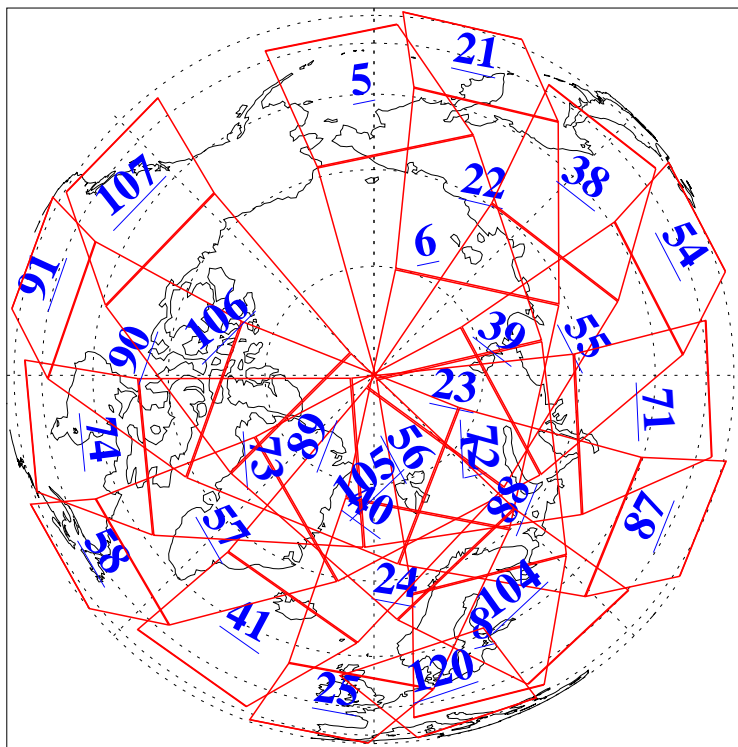

L1B Availability  
AMSU Granules: 240  
HSB Granules: 0  
AIRS Granules: 240

17 Apr 2003  
DoY 107  
Aqua Day 348  
Granules: 1 to 120

Granules: 121 to 240

Legend: AMSU Available, HSB Available, AIRS Available

L1B Availability  
AMSU Granules: 240  
HSB Granules: 0  
AIRS Granules: 240

17 Apr 2003  
DoY 107  
Aqua Day 348

Ascending Granules

Descending Granules

Legend: AMSU Available, HSB Available, AIRS Available

L1B Availability  
 AMSU Granules: 240  
 HSB Granules: 0  
 AIRS Granules: 240

17 Apr 2003  
 DoY 107  
 Aqua Day 348

Northern Hemisphere Granules

Southern Hemisphere Granules

Legend: AMSU Available, HSB Available, AIRS Available