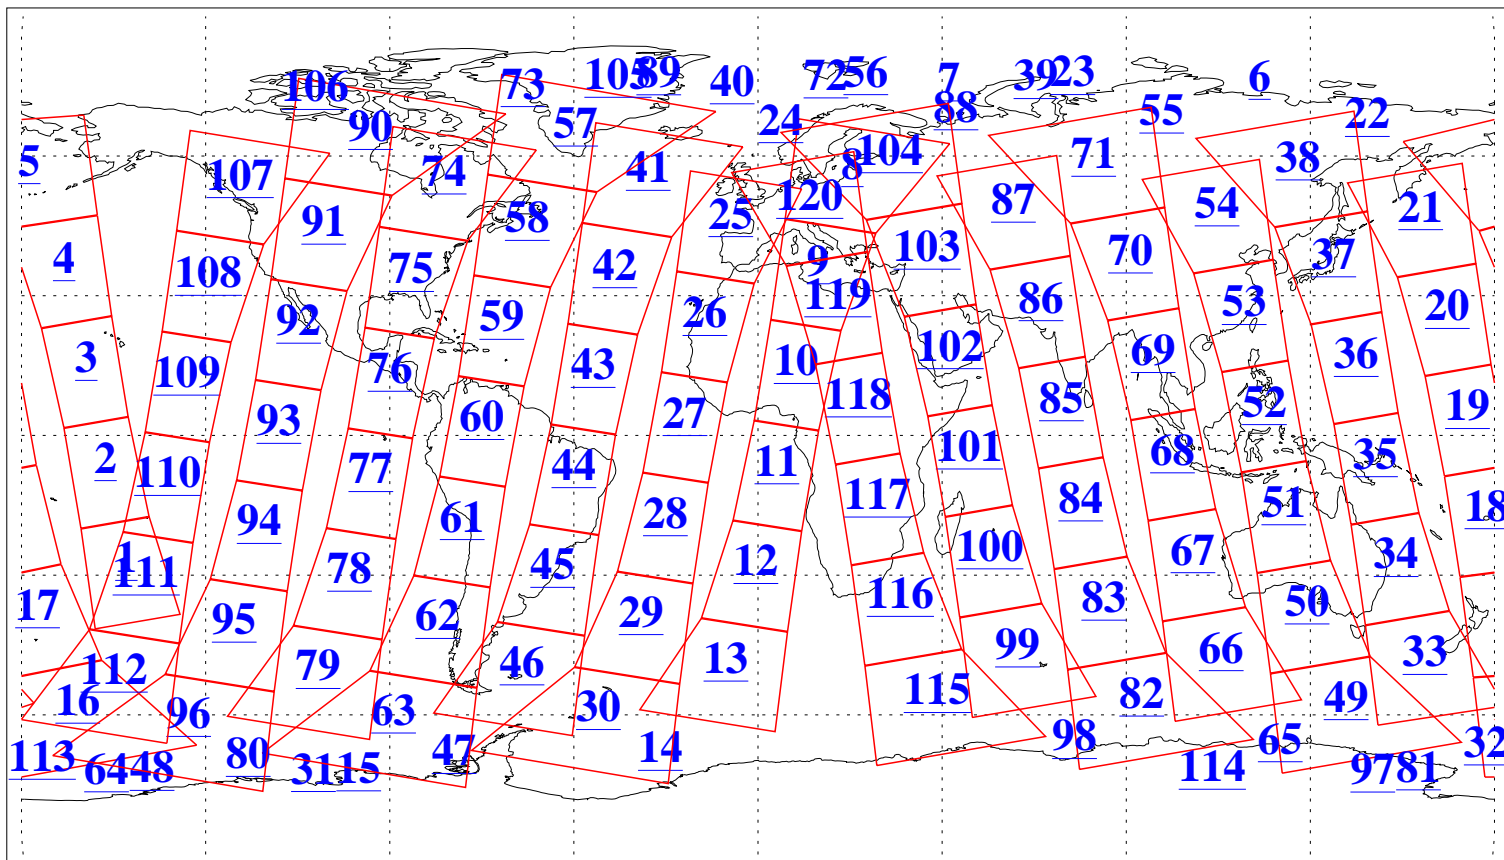

L1B Availability  
AMSU Granules: 240  
HSB Granules: 0  
AIRS Granules: 240

17 Apr 2003  
DoY 107  
Aqua Day 348  
Granules: 1 to 120

Granules: 121 to 240

Legend: AMSU Available, HSB Available, AIRS Available

L1B Availability  
AMSU Granules: 240  
HSB Granules: 0  
AIRS Granules: 240

17 Apr 2003  
DoY 107  
Aqua Day 348

Ascending Granules

Descending Granules

Legend: AMSU Available, HSB Available, AIRS Available

L1B Availability  
 AMSU Granules: 240  
 HSB Granules: 0  
 AIRS Granules: 240

17 Apr 2003  
 DoY 107  
 Aqua Day 348

Northern Hemisphere Granules

Southern Hemisphere Granules

Legend: AMSU Available, HSB Available, AIRS Available