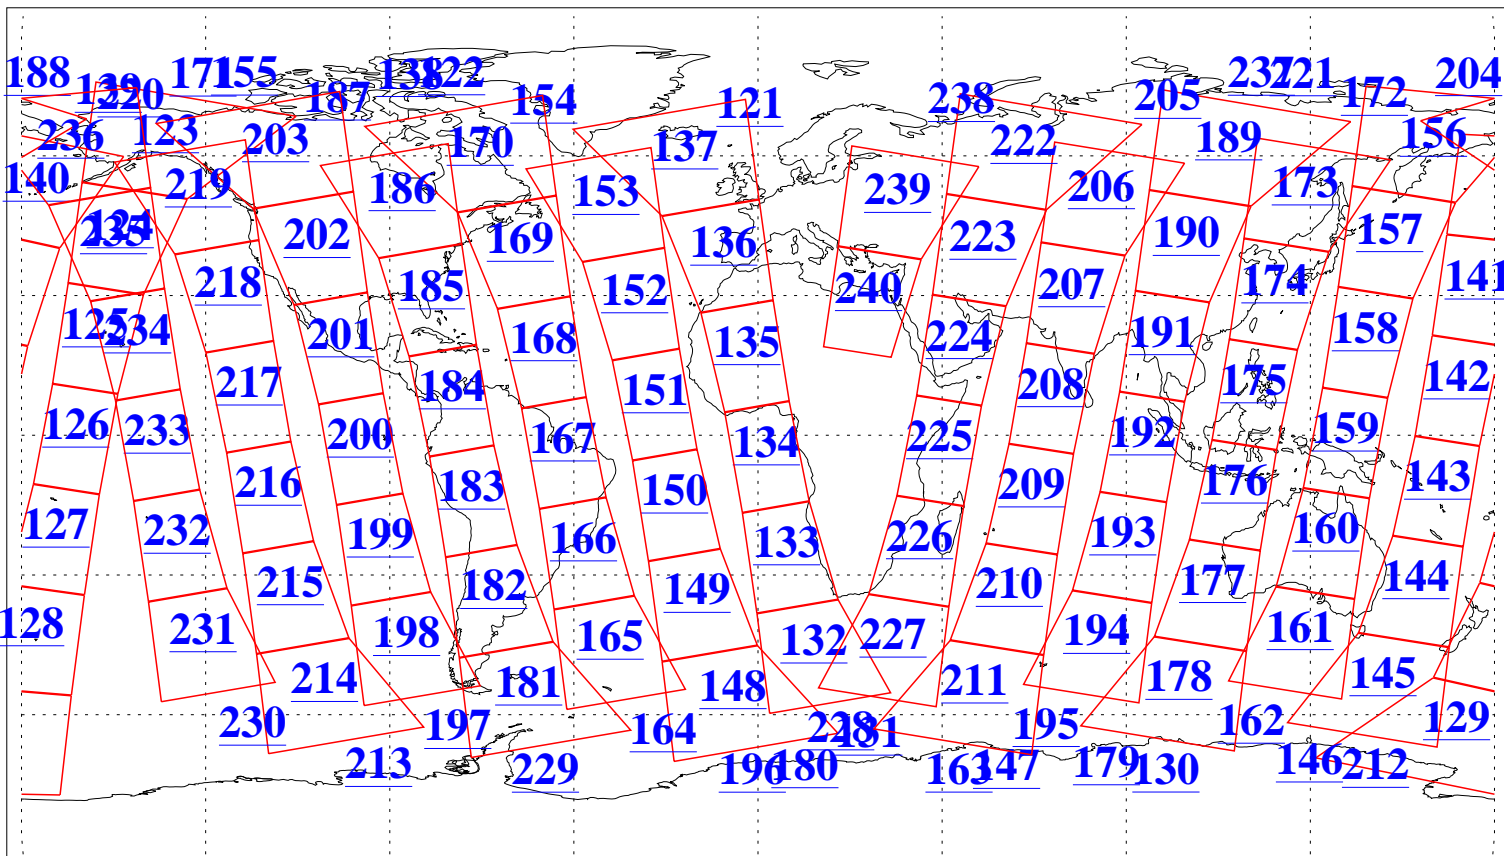

L1B Availability  
AMSU Granules: 240  
HSB Granules: 0  
AIRS Granules: 240

17 Apr 2003  
DoY 107  
Aqua Day 348  
Granules: 1 to 120

Granules: 121 to 240

Legend: AMSU Available, HSB Available, AIRS Available

L1B Availability  
AMSU Granules: 240  
HSB Granules: 0  
AIRS Granules: 240

17 Apr 2003  
DoY 107  
Aqua Day 348

Ascending Granules

Descending Granules

Legend: AMSU Available, HSB Available, AIRS Available

L1B Availability  
 AMSU Granules: 240  
 HSB Granules: 0  
 AIRS Granules: 240

17 Apr 2003  
 DoY 107  
 Aqua Day 348

Northern Hemisphere Granules

Southern Hemisphere Granules

Legend: AMSU Available, HSB Available, AIRS Available