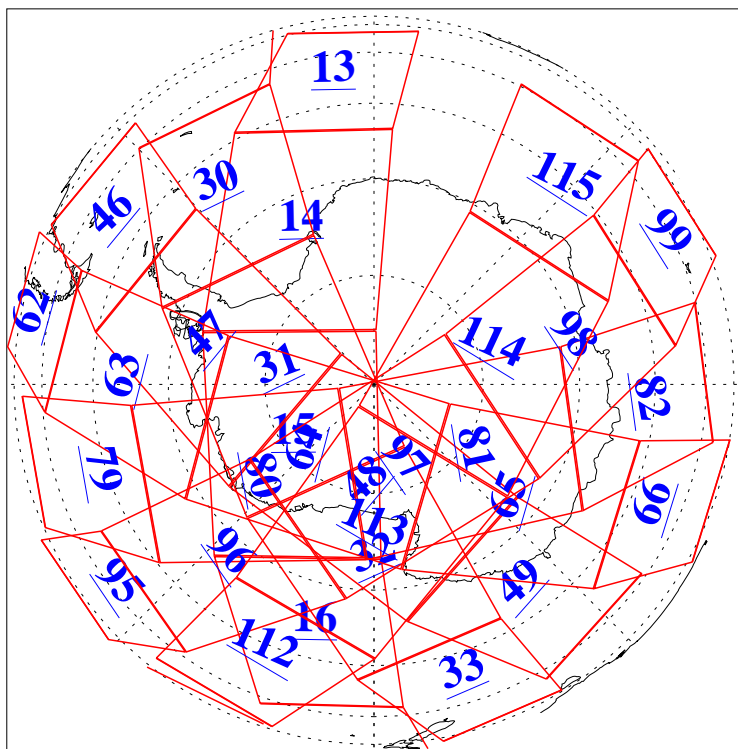

L1B Availability  
AMSU Granules: 240  
HSB Granules: 0  
AIRS Granules: 240

17 Apr 2003  
DoY 107  
Aqua Day 348  
Granules: 1 to 120

Granules: 121 to 240

Legend: AMSU Available, HSB Available, AIRS Available

L1B Availability  
AMSU Granules: 240  
HSB Granules: 0  
AIRS Granules: 240

17 Apr 2003  
DoY 107  
Aqua Day 348

Ascending Granules

Descending Granules

Legend: AMSU Available, HSB Available, AIRS Available

L1B Availability  
 AMSU Granules: 240  
 HSB Granules: 0  
 AIRS Granules: 240

17 Apr 2003  
 DoY 107  
 Aqua Day 348

Northern Hemisphere Granules

Southern Hemisphere Granules

Legend: AMSU Available, HSB Available, AIRS Available