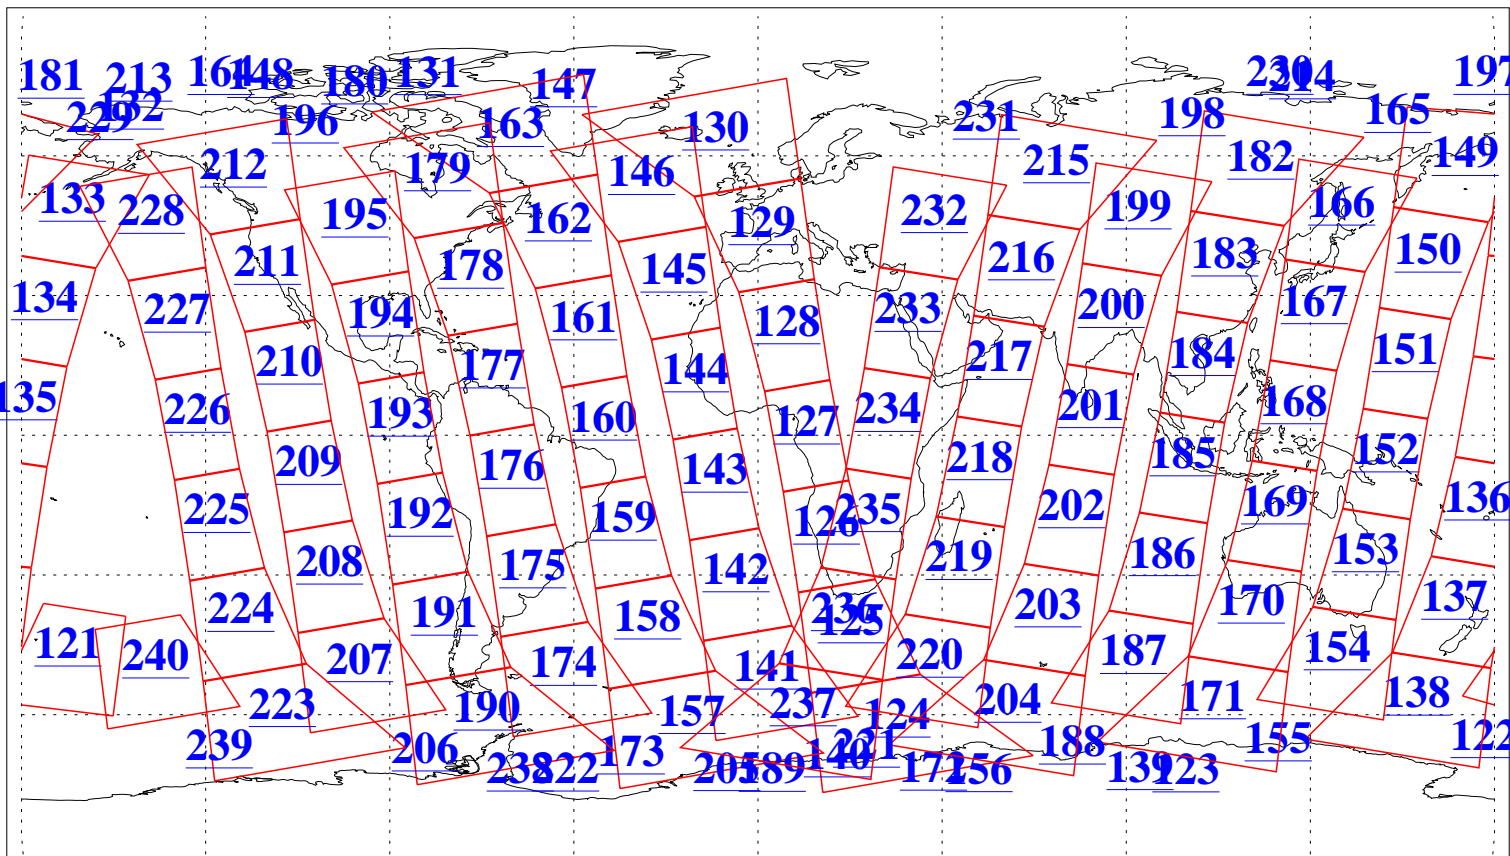

L1B Availability
AMSU Granules: 240
HSB Granules: 0
AIRS Granules: 240

16 Apr 2003
DoY 106
Aqua Day 347
Granules: 1 to 120

Granules: 121 to 240

Legend: AMSU Available, HSB Available, AIRS Available

L1B Availability
AMSU Granules: 240
HSB Granules: 0
AIRS Granules: 240

16 Apr 2003
DoY 106
Aqua Day 347

Ascending Granules

Descending Granules

Legend: AMSU Available, HSB Available, AIRS Available

L1B Availability
 AMSU Granules: 240
 HSB Granules: 0
 AIRS Granules: 240

16 Apr 2003
 DoY 106
 Aqua Day 347

Northern Hemisphere Granules

Southern Hemisphere Granules

Legend: AMSU Available, HSB Available, AIRS Available