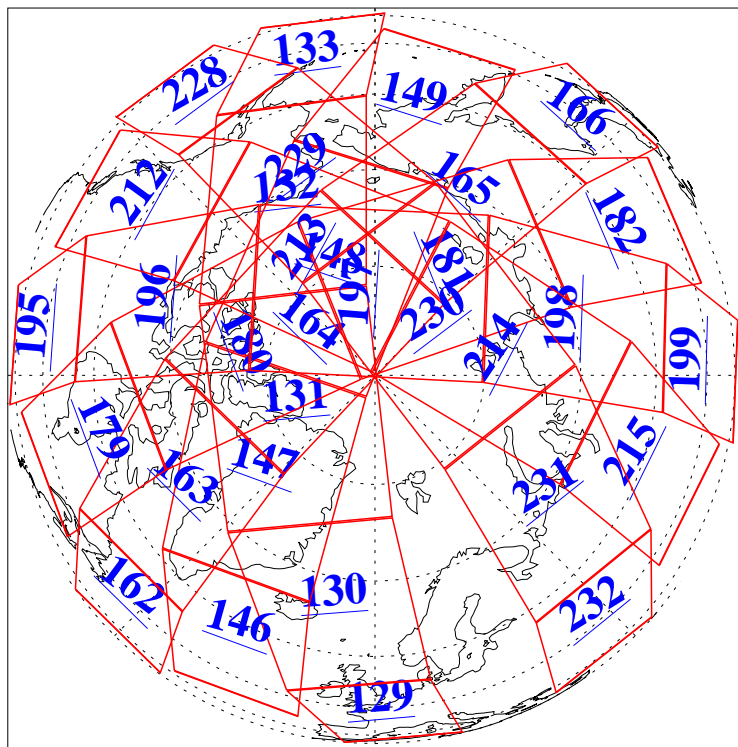

L1B Availability
AMSU Granules: 240
HSB Granules: 0
AIRS Granules: 240

16 Apr 2003
DoY 106
Aqua Day 347
Granules: 1 to 120

Granules: 121 to 240

Legend: AMSU Available, HSB Available, AIRS Available

L1B Availability
AMSU Granules: 240
HSB Granules: 0
AIRS Granules: 240

16 Apr 2003
DoY 106
Aqua Day 347

Ascending Granules

Descending Granules

Legend: AMSU Available, HSB Available, AIRS Available

L1B Availability
 AMSU Granules: 240
 HSB Granules: 0
 AIRS Granules: 240

16 Apr 2003
 DoY 106
 Aqua Day 347

Northern Hemisphere Granules

Southern Hemisphere Granules

Legend: AMSU Available, HSB Available, AIRS Available