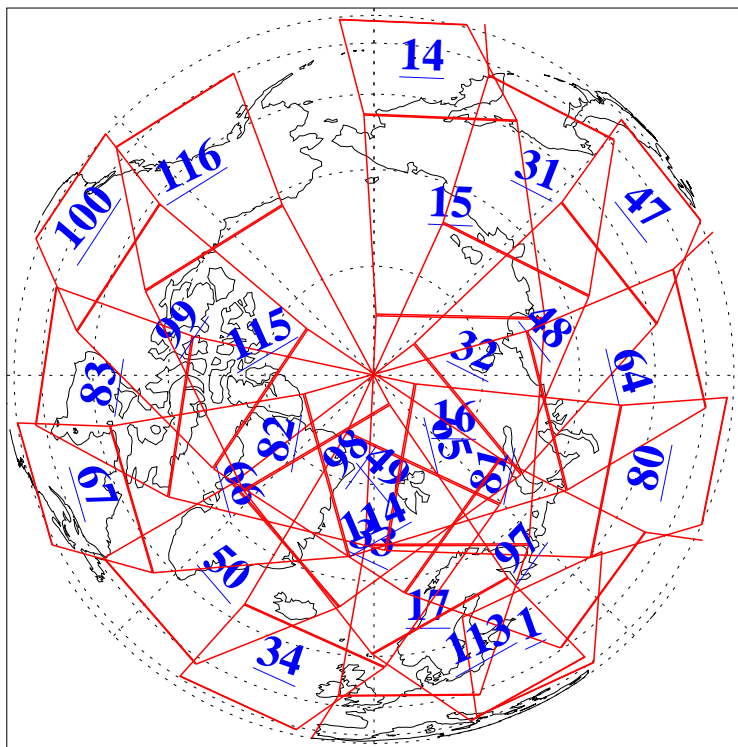

L1B Availability
AMSU Granules: 240
HSB Granules: 0
AIRS Granules: 240

16 Apr 2003
DoY 106
Aqua Day 347
Granules: 1 to 120

Granules: 121 to 240

Legend: AMSU Available, HSB Available, AIRS Available

L1B Availability
AMSU Granules: 240
HSB Granules: 0
AIRS Granules: 240

16 Apr 2003
DoY 106
Aqua Day 347

Ascending Granules

Descending Granules

Legend: AMSU Available, HSB Available, AIRS Available

L1B Availability
 AMSU Granules: 240
 HSB Granules: 0
 AIRS Granules: 240

16 Apr 2003
 DoY 106
 Aqua Day 347

Northern Hemisphere Granules

Southern Hemisphere Granules

Legend: AMSU Available, HSB Available, AIRS Available