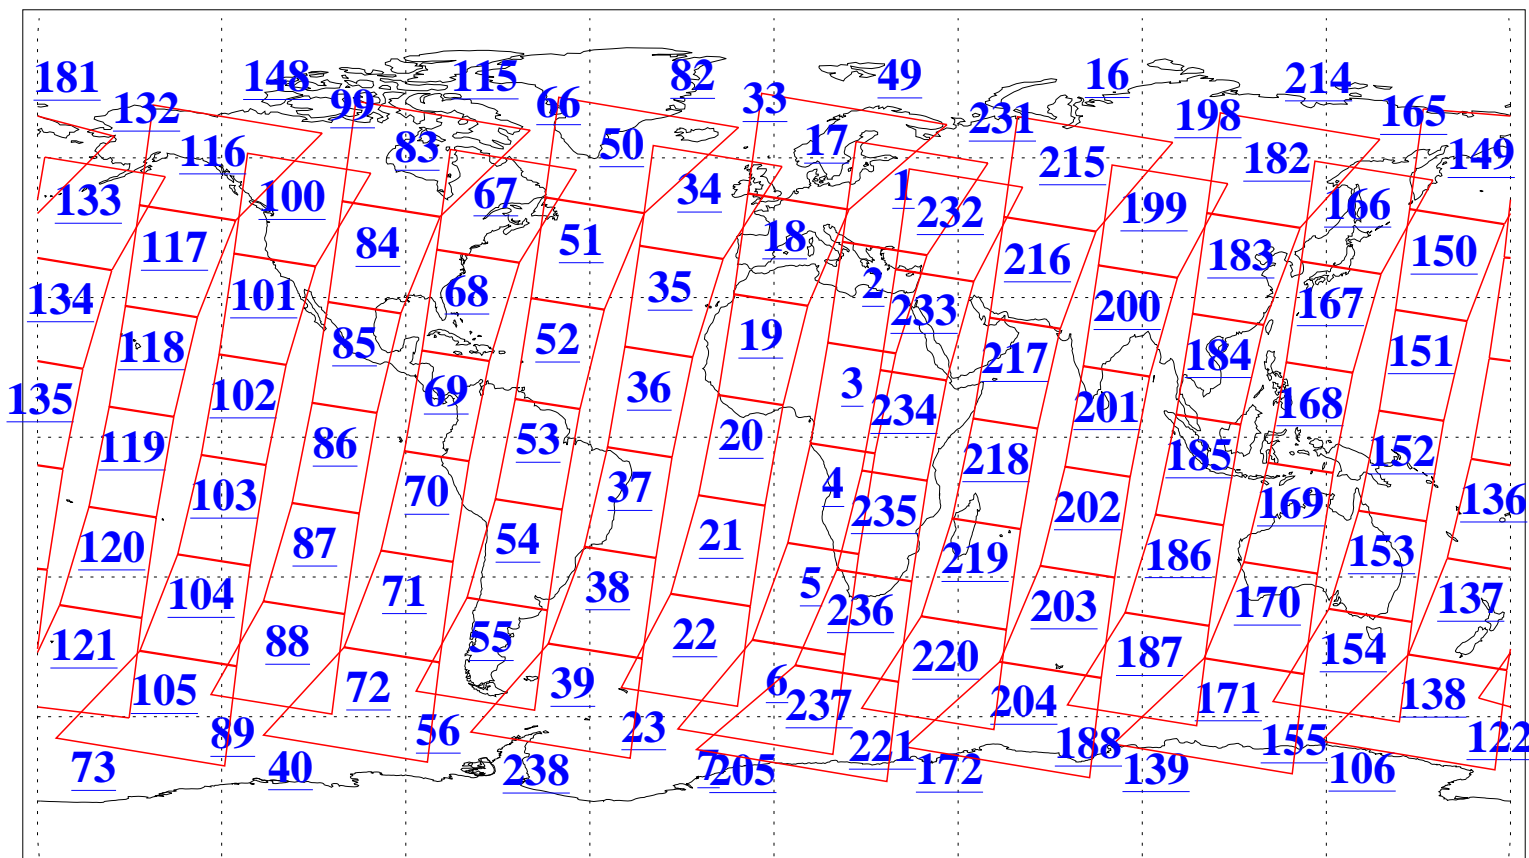

L1B Availability
AMSU Granules: 240
HSB Granules: 0
AIRS Granules: 240

16 Apr 2003
DoY 106
Aqua Day 347
Granules: 1 to 120

Granules: 121 to 240

Legend: AMSU Available, HSB Available, AIRS Available

L1B Availability
AMSU Granules: 240
HSB Granules: 0
AIRS Granules: 240

16 Apr 2003
DoY 106
Aqua Day 347

Ascending Granules

Descending Granules

Legend: AMSU Available, HSB Available, AIRS Available

L1B Availability
 AMSU Granules: 240
 HSB Granules: 0
 AIRS Granules: 240

16 Apr 2003
 DoY 106
 Aqua Day 347

Northern Hemisphere Granules

Southern Hemisphere Granules

Legend: AMSU Available, HSB Available, AIRS Available