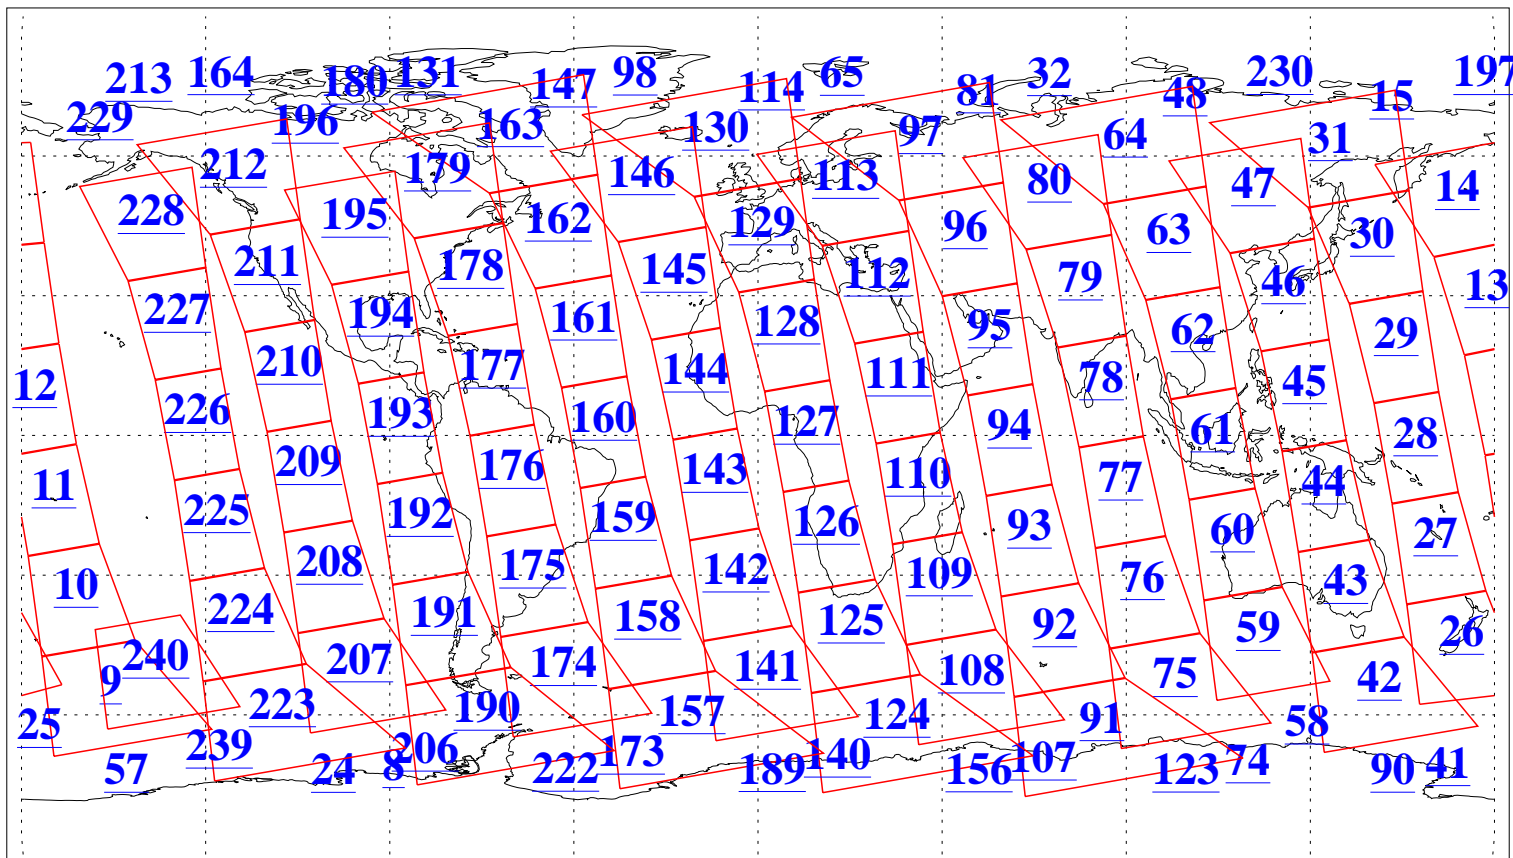

L1B Availability
AMSU Granules: 240
HSB Granules: 0
AIRS Granules: 240

16 Apr 2003
DoY 106
Aqua Day 347
Granules: 1 to 120

Granules: 121 to 240

Legend: AMSU Available, HSB Available, AIRS Available

L1B Availability
AMSU Granules: 240
HSB Granules: 0
AIRS Granules: 240

16 Apr 2003
DoY 106
Aqua Day 347

Ascending Granules

Descending Granules

Legend: AMSU Available, HSB Available, AIRS Available

L1B Availability
 AMSU Granules: 240
 HSB Granules: 0
 AIRS Granules: 240

16 Apr 2003
 DoY 106
 Aqua Day 347

Northern Hemisphere Granules

Southern Hemisphere Granules

Legend: AMSU Available, HSB Available, AIRS Available