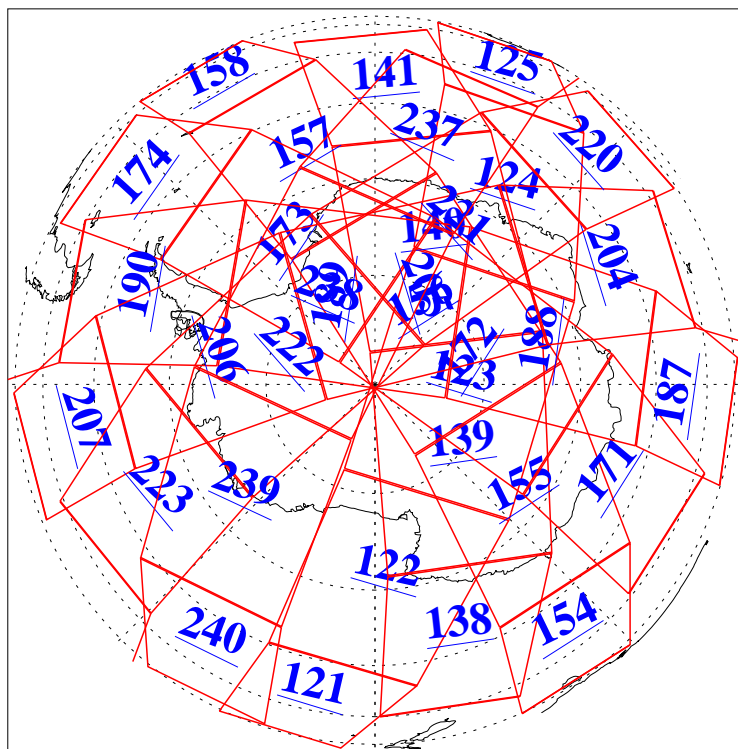

L1B Availability
AMSU Granules: 240
HSB Granules: 0
AIRS Granules: 240

16 Apr 2003
DoY 106
Aqua Day 347
Granules: 1 to 120

Granules: 121 to 240

Legend: AMSU Available, HSB Available, AIRS Available

L1B Availability
AMSU Granules: 240
HSB Granules: 0
AIRS Granules: 240

16 Apr 2003
DoY 106
Aqua Day 347

Ascending Granules

Descending Granules

Legend: AMSU Available, HSB Available, AIRS Available

L1B Availability
 AMSU Granules: 240
 HSB Granules: 0
 AIRS Granules: 240

16 Apr 2003
 DoY 106
 Aqua Day 347

Northern Hemisphere Granules

Southern Hemisphere Granules

Legend: AMSU Available, HSB Available, AIRS Available