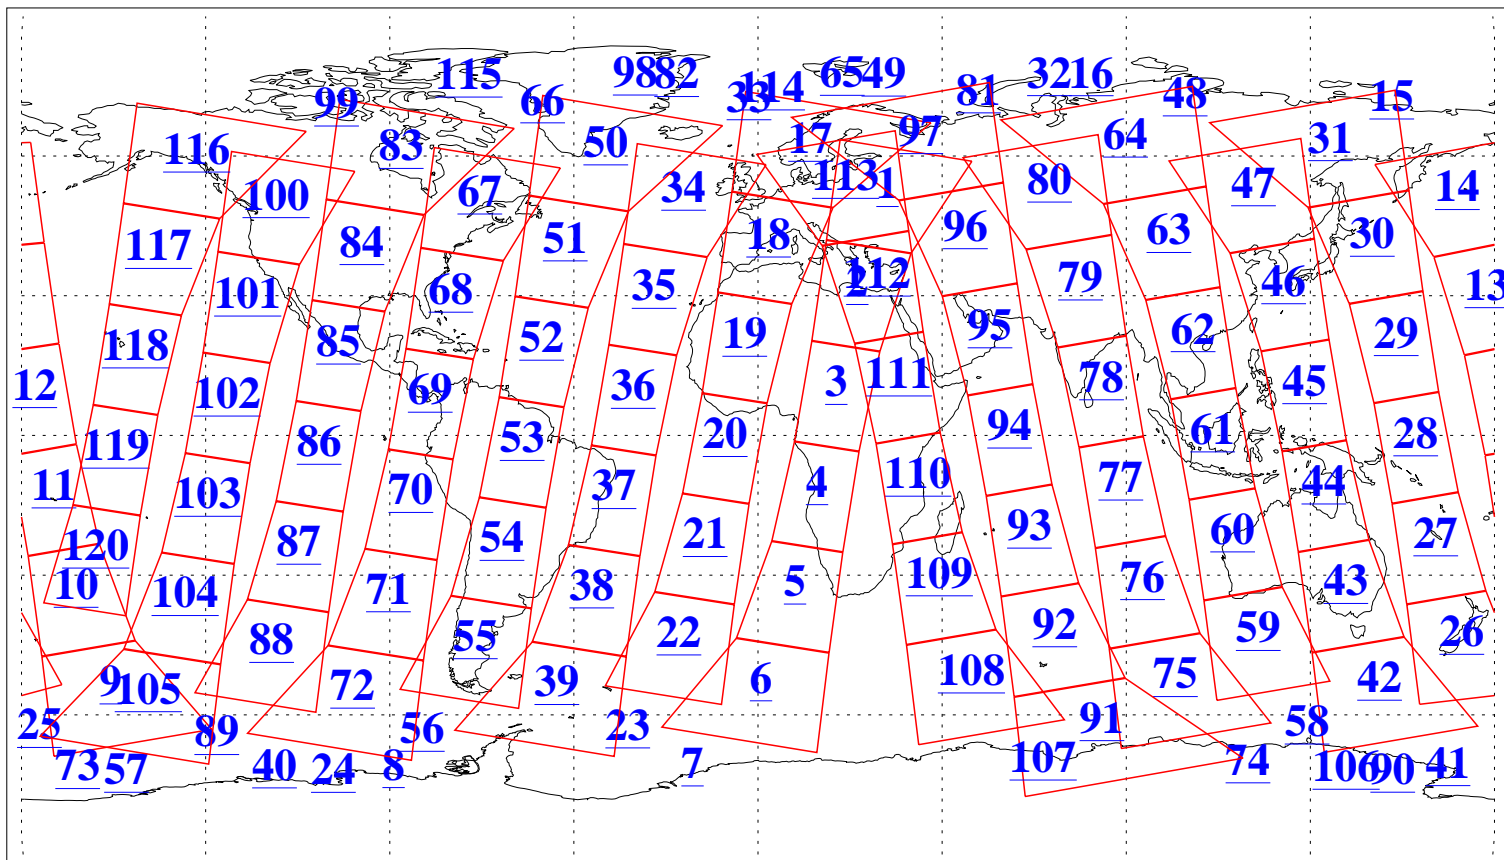

L1B Availability
AMSU Granules: 240
HSB Granules: 0
AIRS Granules: 240

16 Apr 2003
DoY 106
Aqua Day 347
Granules: 1 to 120

Granules: 121 to 240

Legend: AMSU Available, HSB Available, AIRS Available

L1B Availability
AMSU Granules: 240
HSB Granules: 0
AIRS Granules: 240

16 Apr 2003
DoY 106
Aqua Day 347

Ascending Granules

Descending Granules

Legend: AMSU Available, HSB Available, AIRS Available

L1B Availability
 AMSU Granules: 240
 HSB Granules: 0
 AIRS Granules: 240

16 Apr 2003
 DoY 106
 Aqua Day 347

Northern Hemisphere Granules

Southern Hemisphere Granules

Legend: AMSU Available, HSB Available, AIRS Available