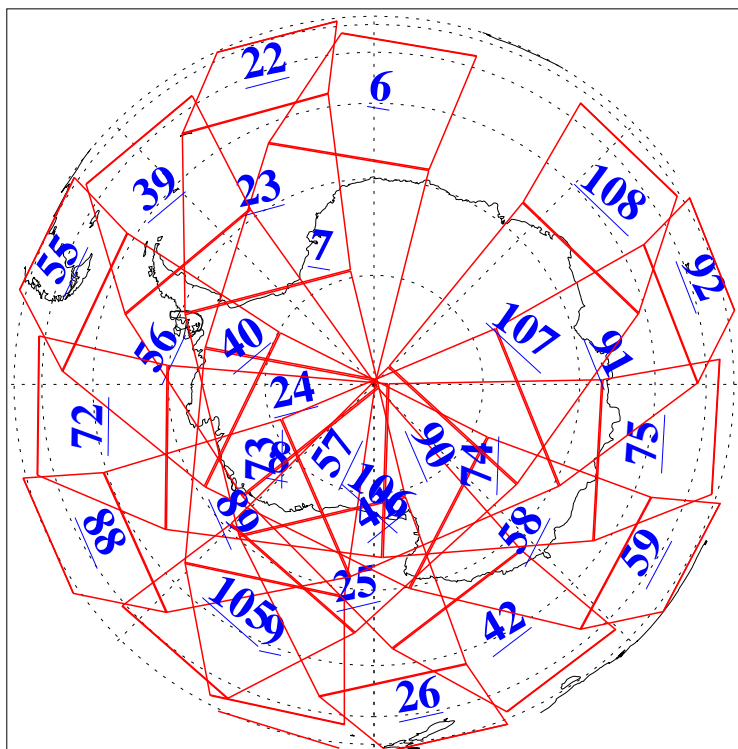

L1B Availability
AMSU Granules: 240
HSB Granules: 0
AIRS Granules: 240

16 Apr 2003
DoY 106
Aqua Day 347
Granules: 1 to 120

Granules: 121 to 240

Legend: AMSU Available, HSB Available, AIRS Available

L1B Availability
AMSU Granules: 240
HSB Granules: 0
AIRS Granules: 240

16 Apr 2003
DoY 106
Aqua Day 347

Ascending Granules

Descending Granules

Legend: AMSU Available, HSB Available, AIRS Available

L1B Availability
 AMSU Granules: 240
 HSB Granules: 0
 AIRS Granules: 240

16 Apr 2003
 DoY 106
 Aqua Day 347

Northern Hemisphere Granules

Southern Hemisphere Granules

Legend: AMSU Available, HSB Available, AIRS Available