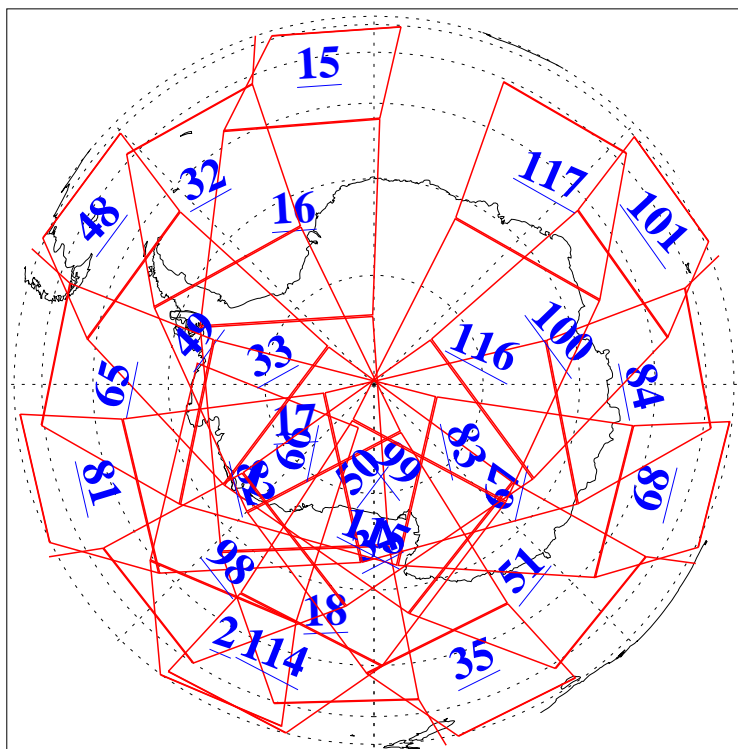

L1B Availability
AMSU Granules: 240
HSB Granules: 0
AIRS Granules: 240

15 Apr 2003
DoY 105
Aqua Day 346
Granules: 1 to 120

Granules: 121 to 240

Legend: AMSU Available, HSB Available, AIRS Available

L1B Availability
AMSU Granules: 240
HSB Granules: 0
AIRS Granules: 240

15 Apr 2003
DoY 105
Aqua Day 346

Ascending Granules

Descending Granules

Legend: AMSU Available, HSB Available, AIRS Available

L1B Availability
 AMSU Granules: 240
 HSB Granules: 0
 AIRS Granules: 240

15 Apr 2003
 DoY 105
 Aqua Day 346

Northern Hemisphere Granules

Southern Hemisphere Granules

Legend: AMSU Available, HSB Available, AIRS Available