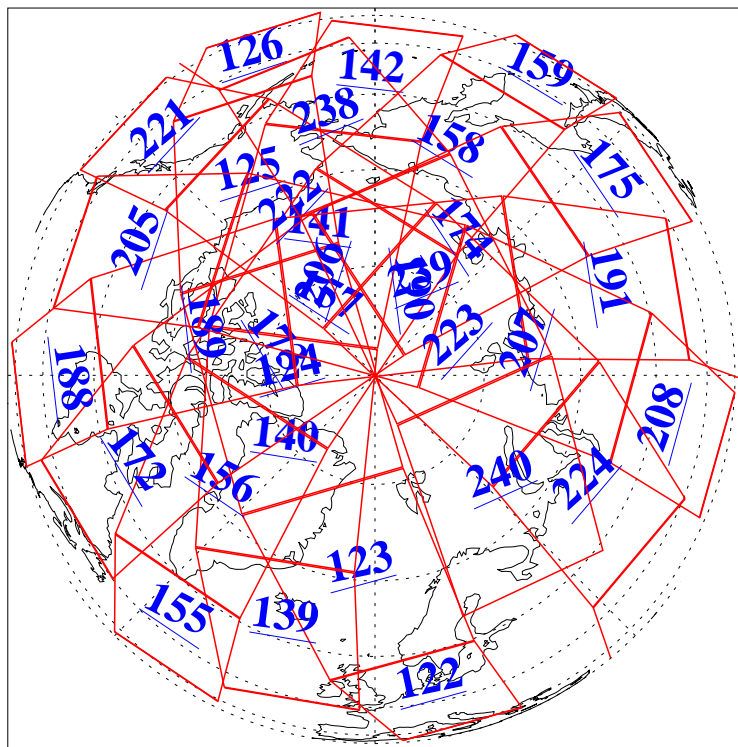

L1B Availability
AMSU Granules: 240
HSB Granules: 0
AIRS Granules: 240

15 Apr 2003
DoY 105
Aqua Day 346
Granules: 1 to 120

Granules: 121 to 240

Legend: AMSU Available, HSB Available, AIRS Available

L1B Availability
AMSU Granules: 240
HSB Granules: 0
AIRS Granules: 240

15 Apr 2003
DoY 105
Aqua Day 346

Ascending Granules

Descending Granules

Legend: AMSU Available, HSB Available, AIRS Available

L1B Availability
 AMSU Granules: 240
 HSB Granules: 0
 AIRS Granules: 240

15 Apr 2003
 DoY 105
 Aqua Day 346

Northern Hemisphere Granules

Southern Hemisphere Granules

Legend: AMSU Available, HSB Available, AIRS Available