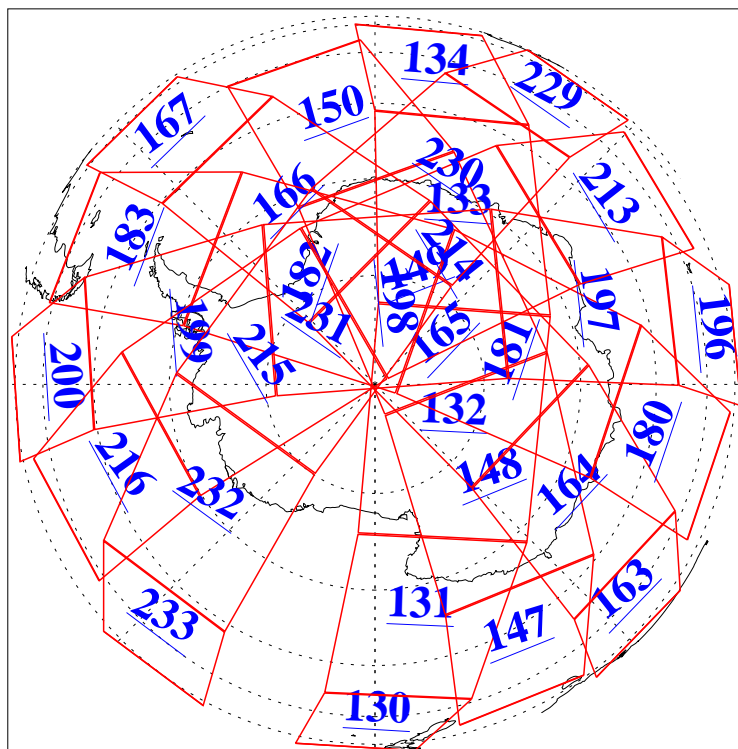

L1B Availability
AMSU Granules: 240
HSB Granules: 0
AIRS Granules: 240

15 Apr 2003
DoY 105
Aqua Day 346
Granules: 1 to 120

Granules: 121 to 240

Legend: AMSU Available, HSB Available, AIRS Available

L1B Availability
AMSU Granules: 240
HSB Granules: 0
AIRS Granules: 240

15 Apr 2003
DoY 105
Aqua Day 346

Ascending Granules

Descending Granules

Legend: AMSU Available, HSB Available, AIRS Available

L1B Availability
 AMSU Granules: 240
 HSB Granules: 0
 AIRS Granules: 240

15 Apr 2003
 DoY 105
 Aqua Day 346

Northern Hemisphere Granules

Southern Hemisphere Granules

Legend: AMSU Available, HSB Available, AIRS Available