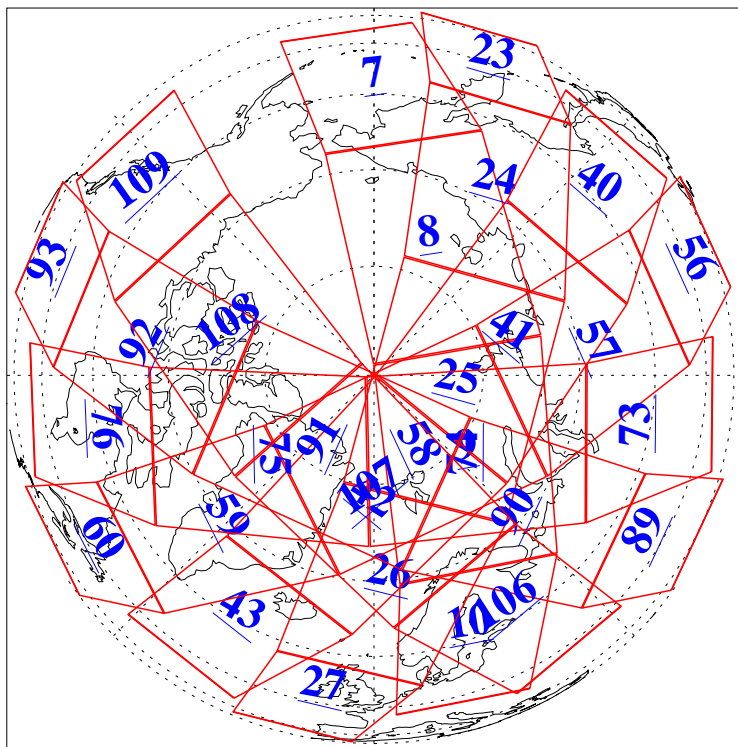

L1B Availability
AMSU Granules: 240
HSB Granules: 0
AIRS Granules: 240

15 Apr 2003
DoY 105
Aqua Day 346
Granules: 1 to 120

Granules: 121 to 240

Legend: AMSU Available, HSB Available, AIRS Available

L1B Availability
AMSU Granules: 240
HSB Granules: 0
AIRS Granules: 240

15 Apr 2003
DoY 105
Aqua Day 346

Ascending Granules

Descending Granules

Legend: AMSU Available, HSB Available, AIRS Available

L1B Availability
 AMSU Granules: 240
 HSB Granules: 0
 AIRS Granules: 240

15 Apr 2003
 DoY 105
 Aqua Day 346

Northern Hemisphere Granules

Southern Hemisphere Granules

Legend: AMSU Available, HSB Available, AIRS Available