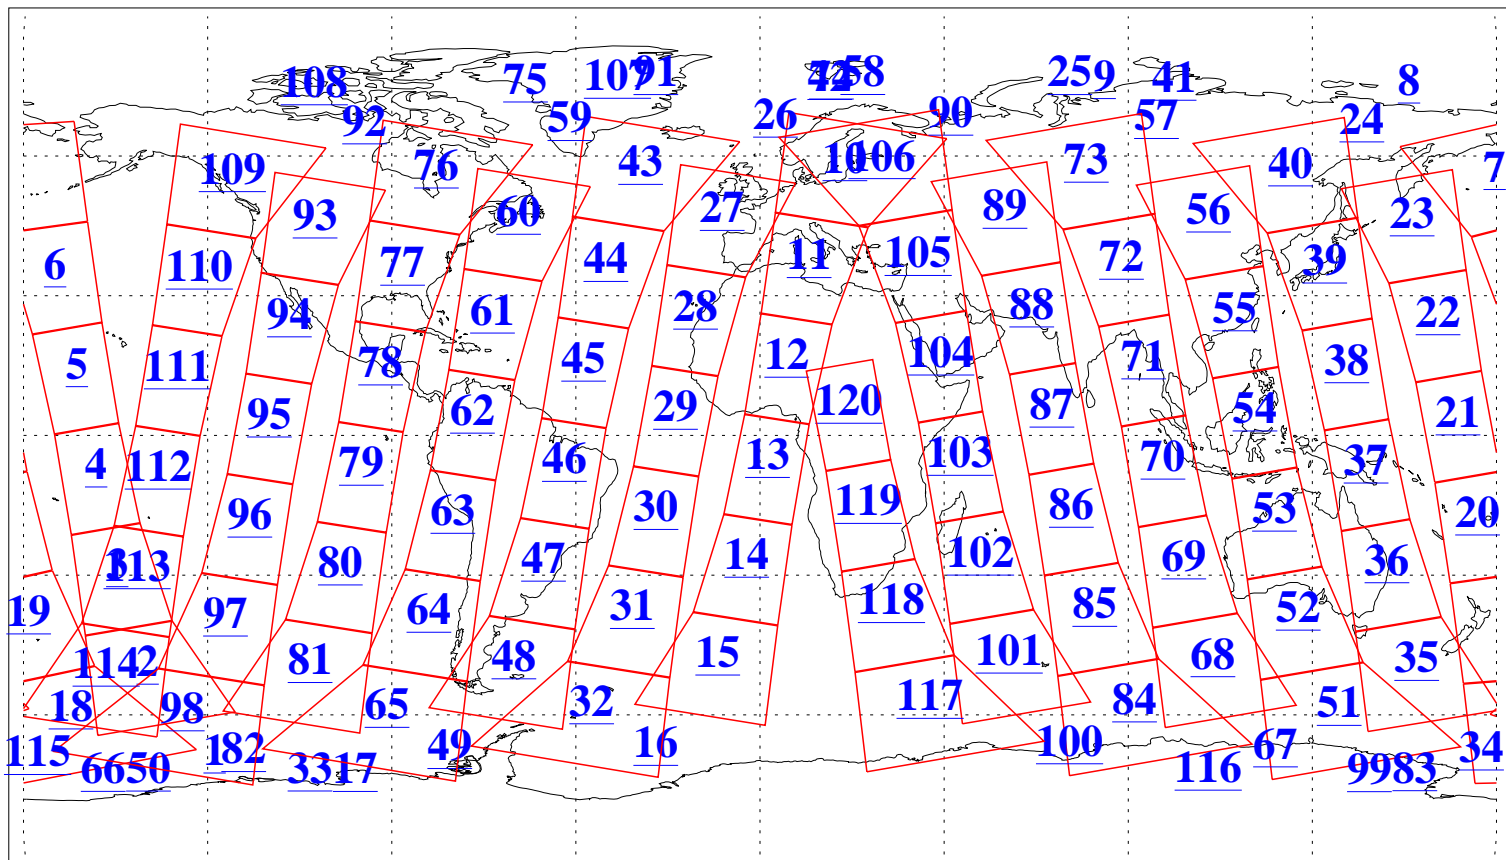

L1B Availability
AMSU Granules: 240
HSB Granules: 0
AIRS Granules: 240

15 Apr 2003
DoY 105
Aqua Day 346
Granules: 1 to 120

Granules: 121 to 240

Legend: AMSU Available, HSB Available, AIRS Available

L1B Availability
AMSU Granules: 240
HSB Granules: 0
AIRS Granules: 240

15 Apr 2003
DoY 105
Aqua Day 346

Ascending Granules

Descending Granules

Legend: AMSU Available, HSB Available, AIRS Available

L1B Availability
 AMSU Granules: 240
 HSB Granules: 0
 AIRS Granules: 240

15 Apr 2003
 DoY 105
 Aqua Day 346

Northern Hemisphere Granules

Southern Hemisphere Granules

Legend: AMSU Available, HSB Available, AIRS Available