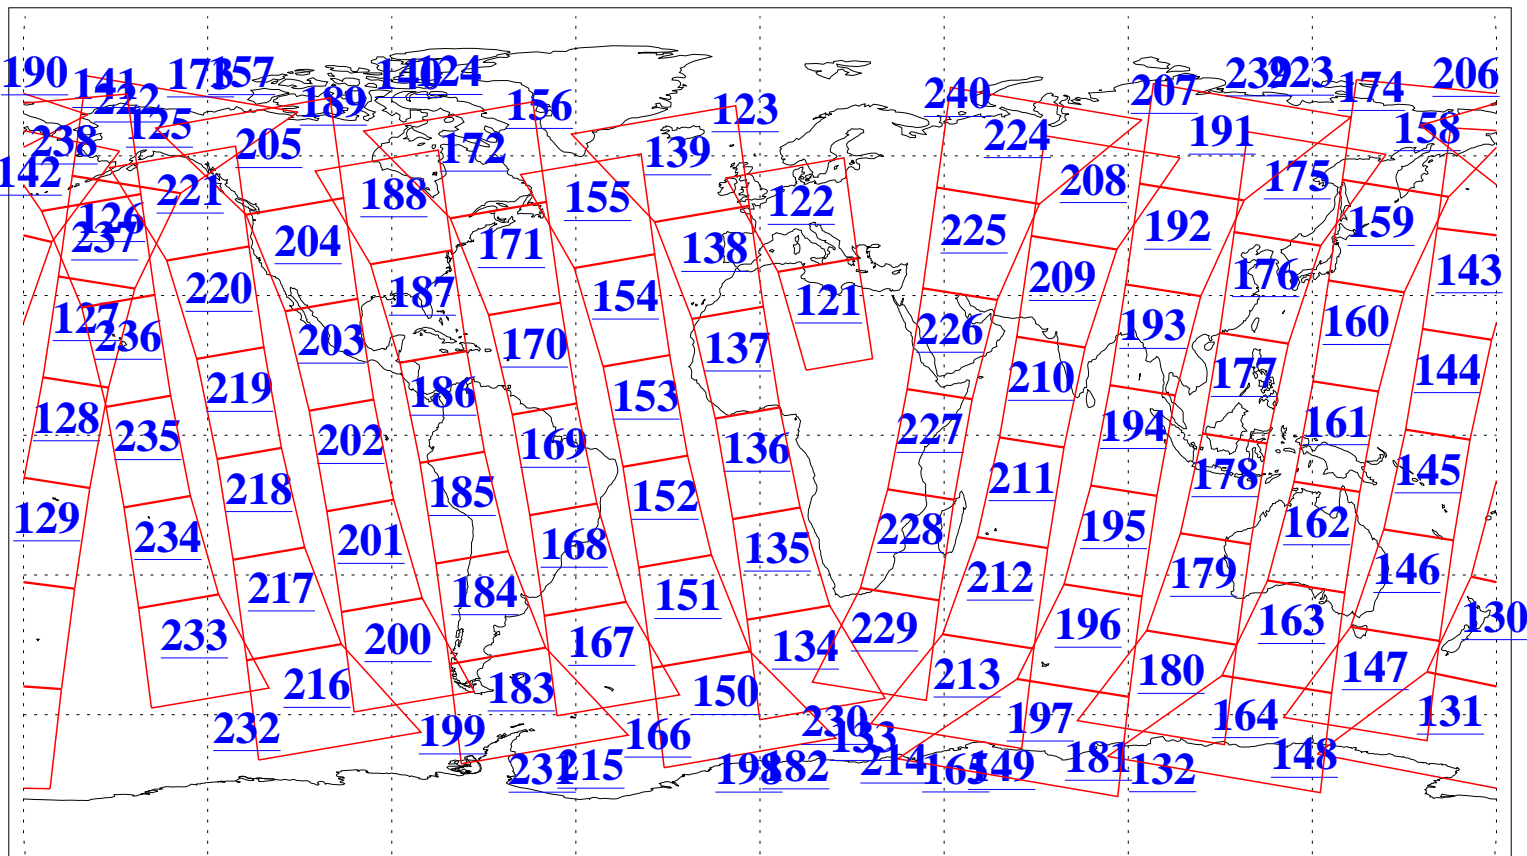

L1B Availability
AMSU Granules: 240
HSB Granules: 0
AIRS Granules: 240

15 Apr 2003
DoY 105
Aqua Day 346
Granules: 1 to 120

Granules: 121 to 240

Legend: AMSU Available, HSB Available, AIRS Available

L1B Availability
AMSU Granules: 240
HSB Granules: 0
AIRS Granules: 240

15 Apr 2003
DoY 105
Aqua Day 346

Ascending Granules

Descending Granules

Legend: AMSU Available, HSB Available, AIRS Available

L1B Availability
 AMSU Granules: 240
 HSB Granules: 0
 AIRS Granules: 240

15 Apr 2003
 DoY 105
 Aqua Day 346

Northern Hemisphere Granules

Southern Hemisphere Granules

Legend: AMSU Available, HSB Available, AIRS Available