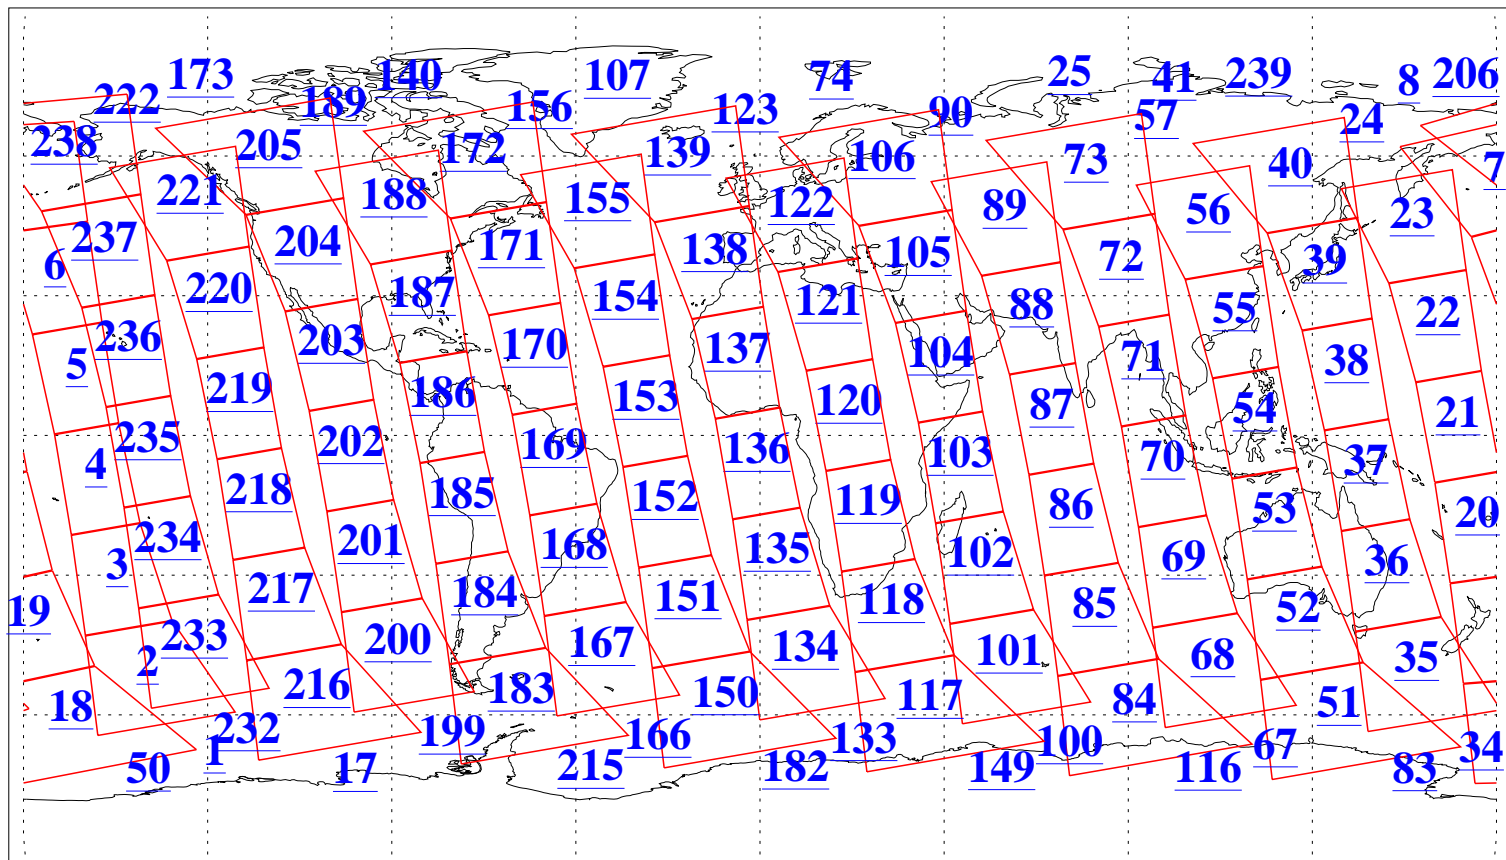

L1B Availability
AMSU Granules: 240
HSB Granules: 0
AIRS Granules: 240

15 Apr 2003
DoY 105
Aqua Day 346
Granules: 1 to 120

Granules: 121 to 240

Legend: AMSU Available, HSB Available, AIRS Available

L1B Availability
AMSU Granules: 240
HSB Granules: 0
AIRS Granules: 240

15 Apr 2003
DoY 105
Aqua Day 346

Ascending Granules

Descending Granules

Legend: AMSU Available, HSB Available, AIRS Available

L1B Availability
 AMSU Granules: 240
 HSB Granules: 0
 AIRS Granules: 240

15 Apr 2003
 DoY 105
 Aqua Day 346

Northern Hemisphere Granules

Southern Hemisphere Granules

Legend: AMSU Available, HSB Available, AIRS Available