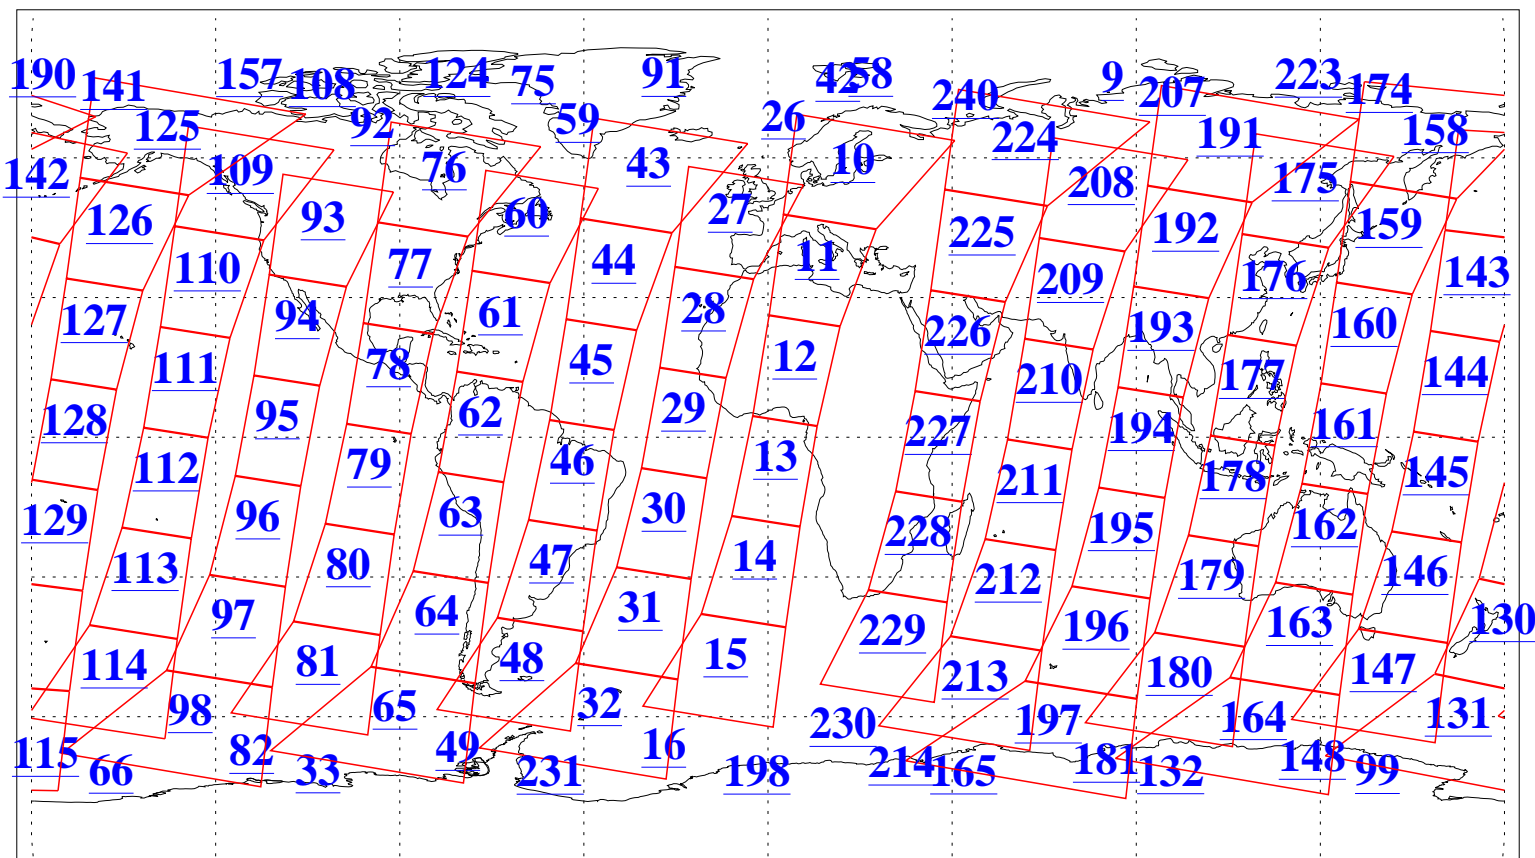

L1B Availability
AMSU Granules: 240
HSB Granules: 0
AIRS Granules: 240

15 Apr 2003
DoY 105
Aqua Day 346
Granules: 1 to 120

Granules: 121 to 240

Legend: AMSU Available, HSB Available, AIRS Available

L1B Availability
AMSU Granules: 240
HSB Granules: 0
AIRS Granules: 240

15 Apr 2003
DoY 105
Aqua Day 346

Ascending Granules

Descending Granules

Legend: AMSU Available, HSB Available, AIRS Available

L1B Availability
 AMSU Granules: 240
 HSB Granules: 0
 AIRS Granules: 240

15 Apr 2003
 DoY 105
 Aqua Day 346

Northern Hemisphere Granules

Southern Hemisphere Granules

Legend: AMSU Available, HSB Available, AIRS Available