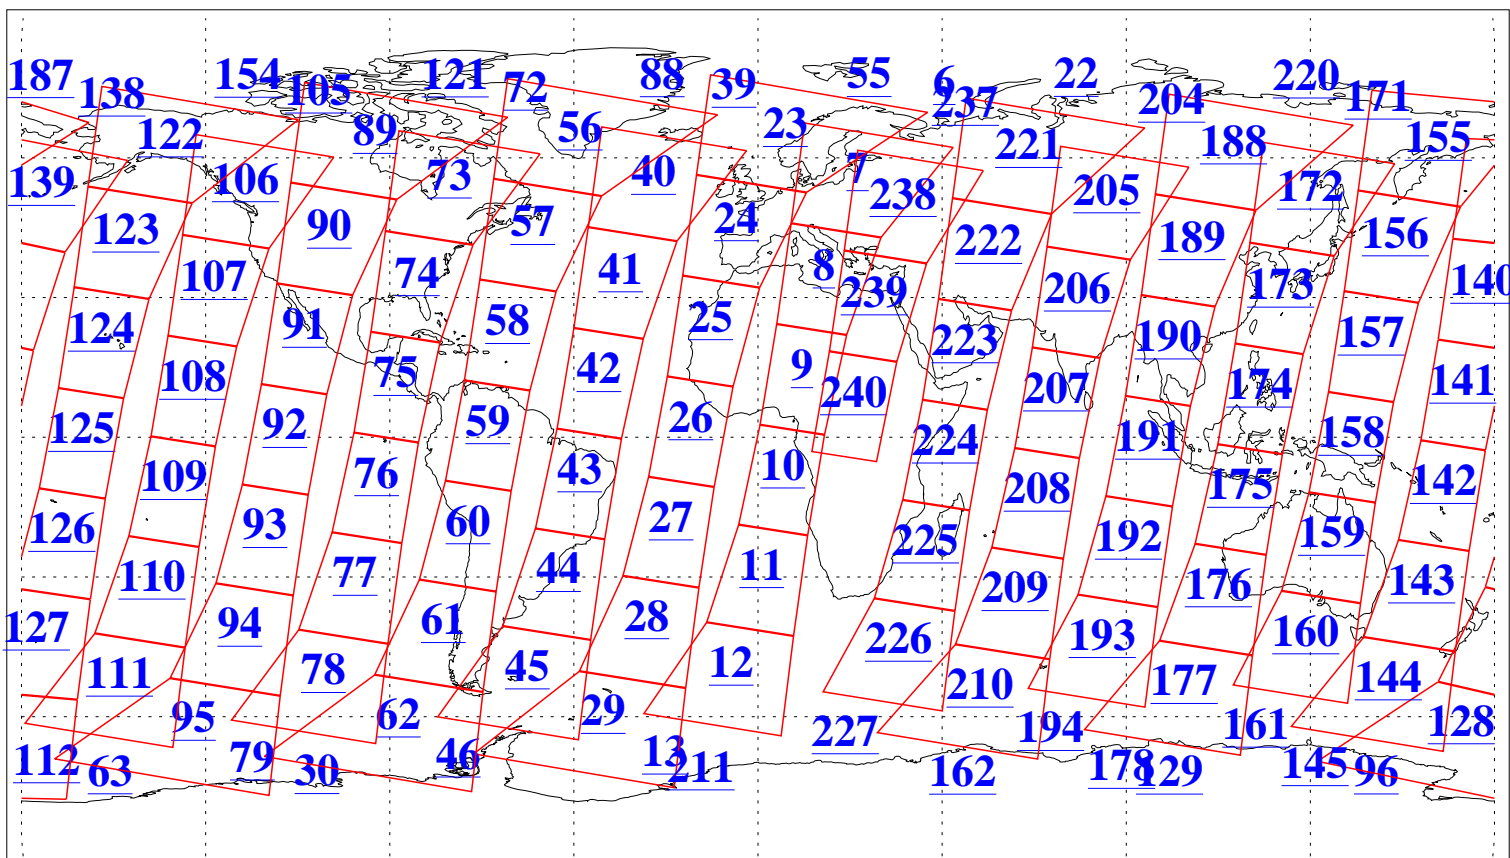

L1B Availability
AMSU Granules: 240
HSB Granules: 0
AIRS Granules: 240

10 Apr 2003
DoY 100
Aqua Day 341
Granules: 1 to 120

Granules: 121 to 240

Legend: AMSU Available, HSB Available, AIRS Available

L1B Availability
AMSU Granules: 240
HSB Granules: 0
AIRS Granules: 240

10 Apr 2003
DoY 100
Aqua Day 341

Ascending Granules

Descending Granules

Legend: AMSU Available, HSB Available, AIRS Available

L1B Availability
 AMSU Granules: 240
 HSB Granules: 0
 AIRS Granules: 240

10 Apr 2003
 DoY 100
 Aqua Day 341

Northern Hemisphere Granules

Southern Hemisphere Granules

Legend: AMSU Available, HSB Available, AIRS Available