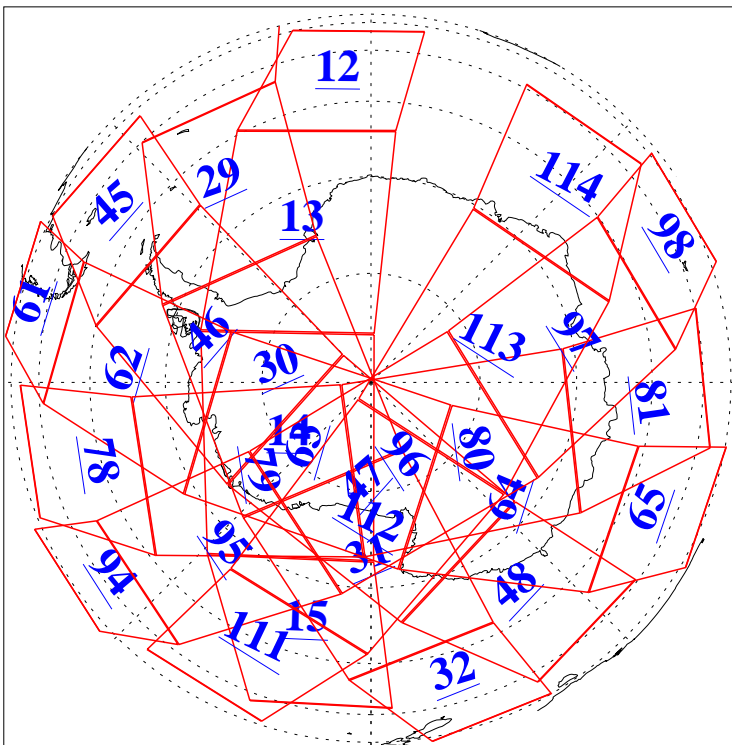

L1B Availability
AMSU Granules: 240
HSB Granules: 0
AIRS Granules: 240

10 Apr 2003
DoY 100
Aqua Day 341
Granules: 1 to 120

Granules: 121 to 240

Legend: AMSU Available, HSB Available, AIRS Available

L1B Availability
AMSU Granules: 240
HSB Granules: 0
AIRS Granules: 240

10 Apr 2003
DoY 100
Aqua Day 341

Ascending Granules

Descending Granules

Legend: AMSU Available, HSB Available, AIRS Available

L1B Availability
 AMSU Granules: 240
 HSB Granules: 0
 AIRS Granules: 240

10 Apr 2003
 DoY 100
 Aqua Day 341

Northern Hemisphere Granules

Southern Hemisphere Granules

Legend: AMSU Available, HSB Available, AIRS Available