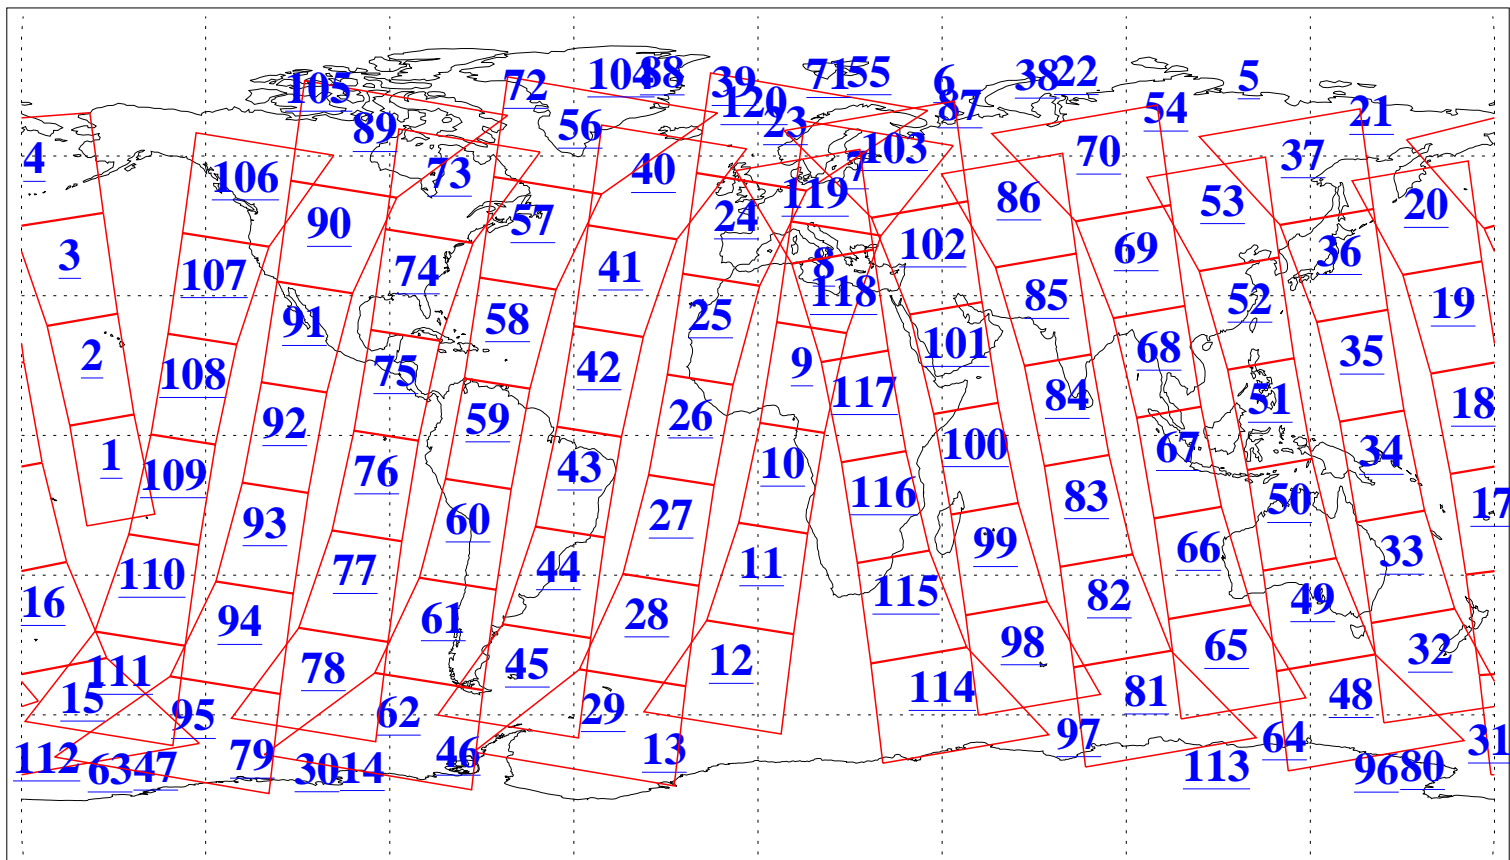

L1B Availability
AMSU Granules: 240
HSB Granules: 0
AIRS Granules: 240

10 Apr 2003
DoY 100
Aqua Day 341
Granules: 1 to 120

Granules: 121 to 240

Legend: AMSU Available, HSB Available, AIRS Available

L1B Availability
AMSU Granules: 240
HSB Granules: 0
AIRS Granules: 240

10 Apr 2003
DoY 100
Aqua Day 341

Ascending Granules

Descending Granules

Legend: AMSU Available, HSB Available, AIRS Available

L1B Availability
 AMSU Granules: 240
 HSB Granules: 0
 AIRS Granules: 240

10 Apr 2003
 DoY 100
 Aqua Day 341

Northern Hemisphere Granules

Southern Hemisphere Granules

Legend: AMSU Available, HSB Available, AIRS Available