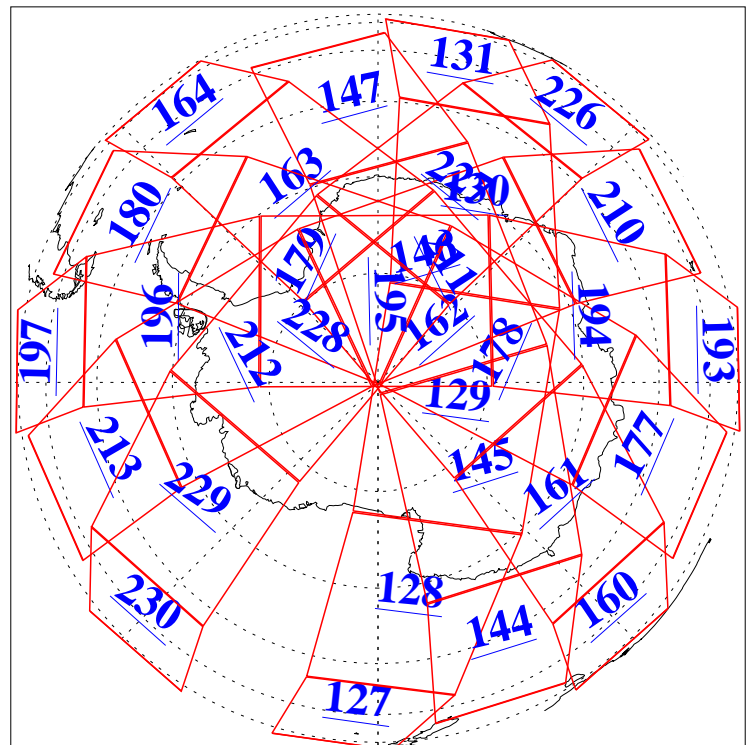

L1B Availability
AMSU Granules: 240
HSB Granules: 0
AIRS Granules: 240

10 Apr 2003
DoY 100
Aqua Day 341
Granules: 1 to 120

Granules: 121 to 240

Legend: AMSU Available, HSB Available, AIRS Available

L1B Availability
AMSU Granules: 240
HSB Granules: 0
AIRS Granules: 240

10 Apr 2003
DoY 100
Aqua Day 341

Ascending Granules

Descending Granules

Legend: AMSU Available, HSB Available, AIRS Available

L1B Availability
 AMSU Granules: 240
 HSB Granules: 0
 AIRS Granules: 240

10 Apr 2003
 DoY 100
 Aqua Day 341

Northern Hemisphere Granules

Southern Hemisphere Granules

Legend: AMSU Available, HSB Available, AIRS Available