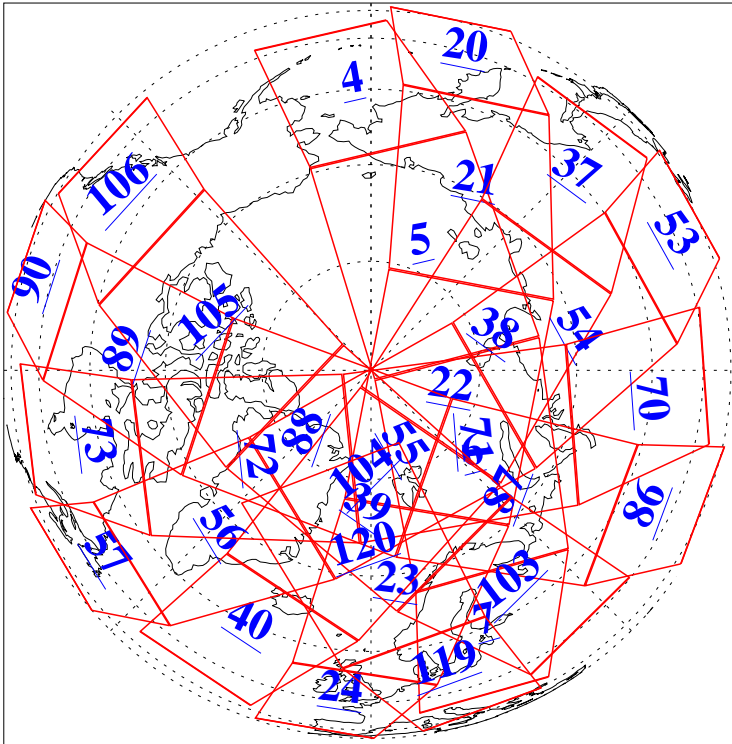

L1B Availability
AMSU Granules: 240
HSB Granules: 0
AIRS Granules: 240

10 Apr 2003
DoY 100
Aqua Day 341
Granules: 1 to 120

Granules: 121 to 240

Legend: AMSU Available, HSB Available, AIRS Available

L1B Availability
AMSU Granules: 240
HSB Granules: 0
AIRS Granules: 240

10 Apr 2003
DoY 100
Aqua Day 341

Ascending Granules

Descending Granules

Legend: AMSU Available, HSB Available, AIRS Available

L1B Availability
 AMSU Granules: 240
 HSB Granules: 0
 AIRS Granules: 240

10 Apr 2003
 DoY 100
 Aqua Day 341

Northern Hemisphere Granules

Southern Hemisphere Granules

Legend: AMSU Available, HSB Available, AIRS Available