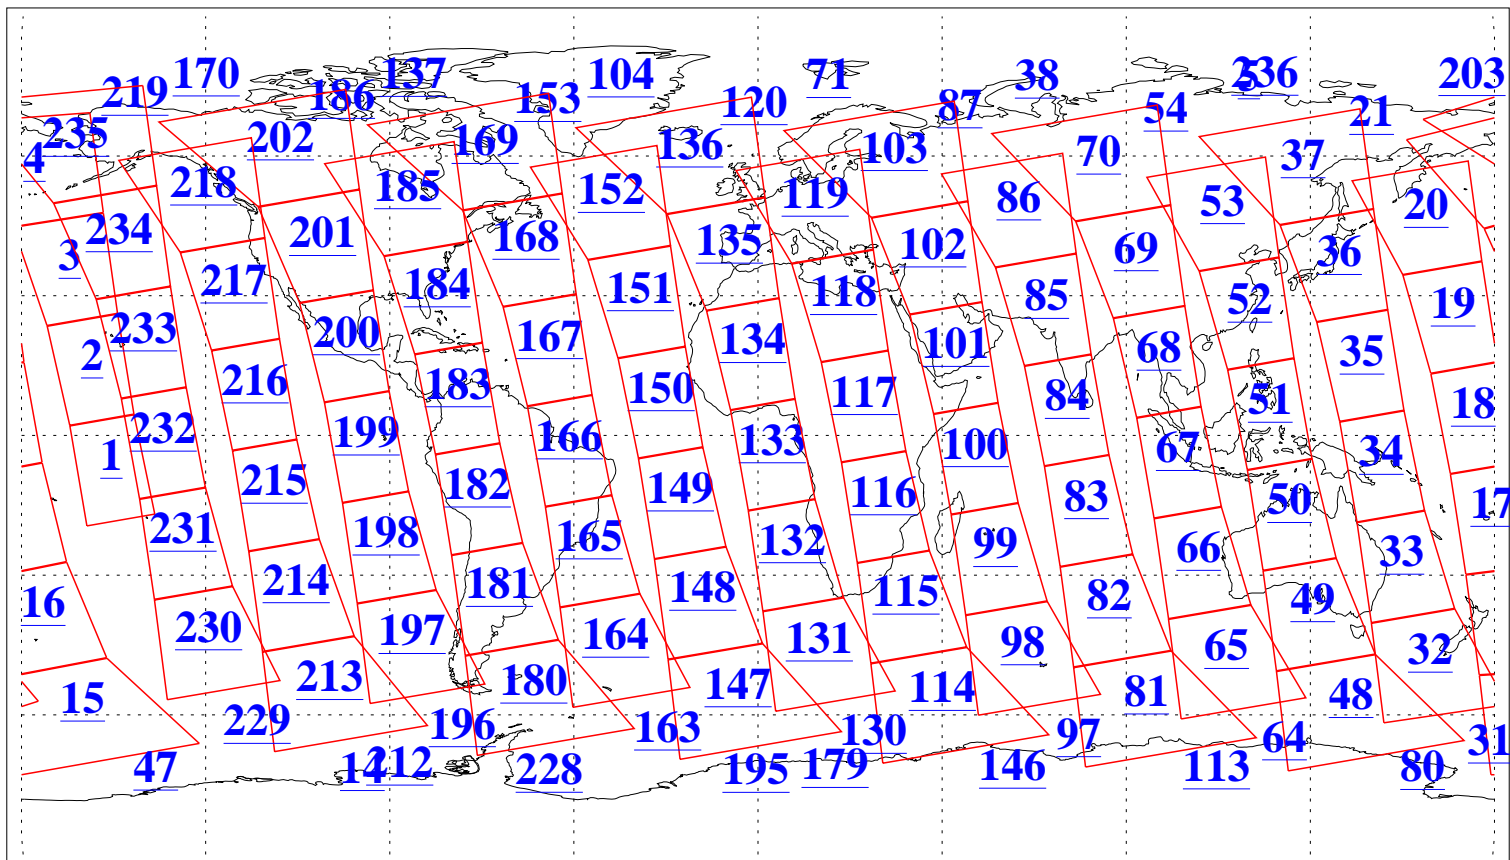

L1B Availability
AMSU Granules: 240
HSB Granules: 0
AIRS Granules: 240

10 Apr 2003
DoY 100
Aqua Day 341
Granules: 1 to 120

Granules: 121 to 240

Legend: AMSU Available, HSB Available, AIRS Available

L1B Availability
AMSU Granules: 240
HSB Granules: 0
AIRS Granules: 240

10 Apr 2003
DoY 100
Aqua Day 341

Ascending Granules

Descending Granules

Legend: AMSU Available, HSB Available, AIRS Available

L1B Availability
 AMSU Granules: 240
 HSB Granules: 0
 AIRS Granules: 240

10 Apr 2003
 DoY 100
 Aqua Day 341

Northern Hemisphere Granules

Southern Hemisphere Granules

Legend: AMSU Available, HSB Available, AIRS Available