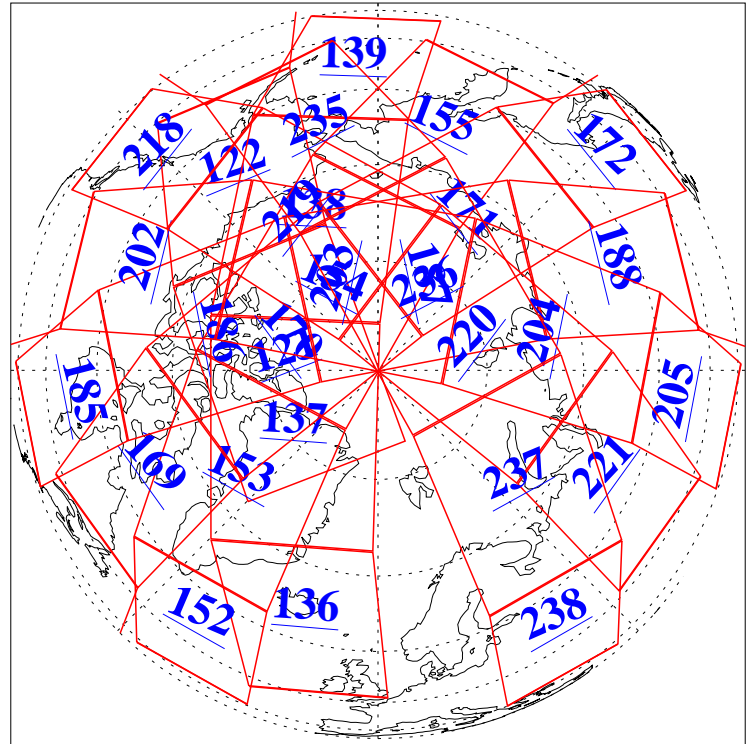

L1B Availability
AMSU Granules: 240
HSB Granules: 0
AIRS Granules: 240

10 Apr 2003
DoY 100
Aqua Day 341
Granules: 1 to 120

Granules: 121 to 240

Legend: AMSU Available, HSB Available, AIRS Available

L1B Availability
AMSU Granules: 240
HSB Granules: 0
AIRS Granules: 240

10 Apr 2003
DoY 100
Aqua Day 341

Ascending Granules

Descending Granules

Legend: AMSU Available, HSB Available, AIRS Available

L1B Availability
 AMSU Granules: 240
 HSB Granules: 0
 AIRS Granules: 240

10 Apr 2003
 DoY 100
 Aqua Day 341

Northern Hemisphere Granules

Southern Hemisphere Granules

Legend: AMSU Available, HSB Available, AIRS Available