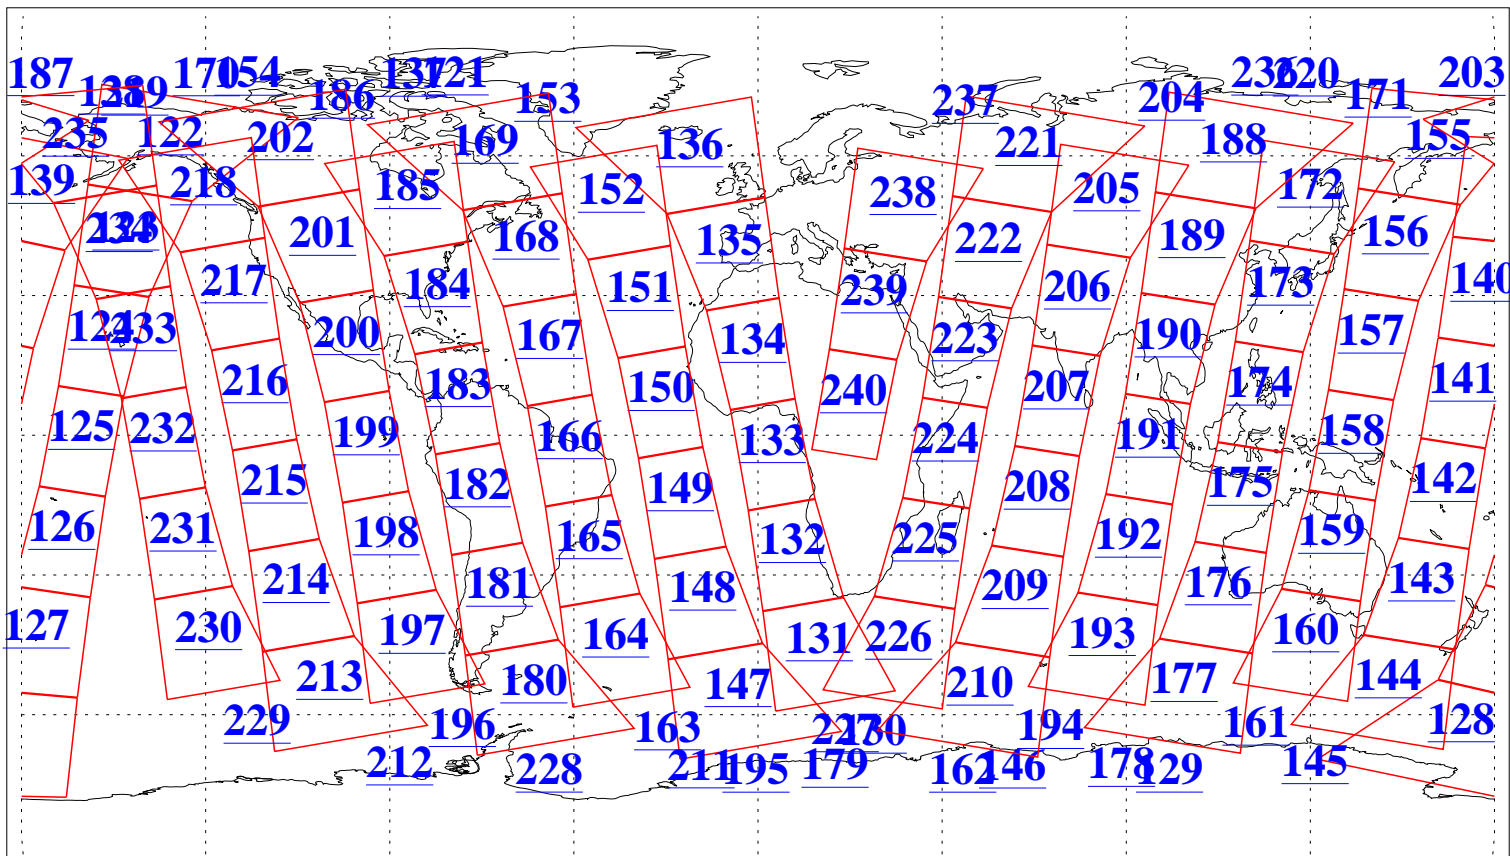

L1B Availability
AMSU Granules: 240
HSB Granules: 0
AIRS Granules: 240

10 Apr 2003
DoY 100
Aqua Day 341
Granules: 1 to 120

Granules: 121 to 240

Legend: AMSU Available, HSB Available, AIRS Available

L1B Availability
AMSU Granules: 240
HSB Granules: 0
AIRS Granules: 240

10 Apr 2003
DoY 100
Aqua Day 341

Ascending Granules

Descending Granules

Legend: AMSU Available, HSB Available, AIRS Available

L1B Availability
 AMSU Granules: 240
 HSB Granules: 0
 AIRS Granules: 240

10 Apr 2003
 DoY 100
 Aqua Day 341