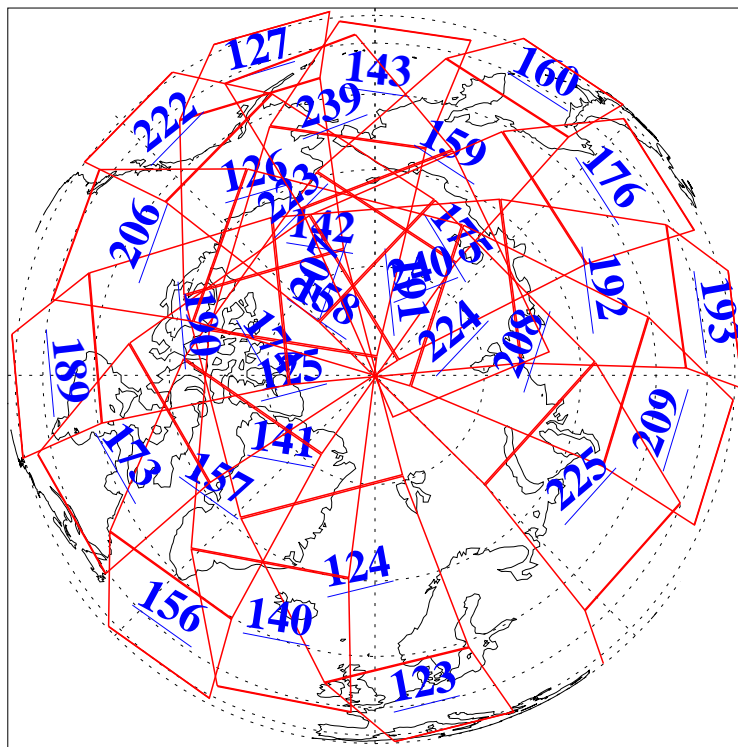

L1B Availability  
AMSU Granules: 240  
HSB Granules: 0  
AIRS Granules: 240

6 Apr 2003  
DoY 96  
Aqua Day 337  
Granules: 1 to 120

Granules: 121 to 240

Legend: AMSU Available, HSB Available, AIRS Available

L1B Availability  
AMSU Granules: 240  
HSB Granules: 0  
AIRS Granules: 240

6 Apr 2003  
DoY 96  
Aqua Day 337

Ascending Granules

Descending Granules

Legend: AMSU Available, HSB Available, AIRS Available

L1B Availability  
 AMSU Granules: 240  
 HSB Granules: 0  
 AIRS Granules: 240

6 Apr 2003  
 DoY 96  
 Aqua Day 337

Northern Hemisphere Granules

Southern Hemisphere Granules

Legend: AMSU Available, HSB Available, AIRS Available