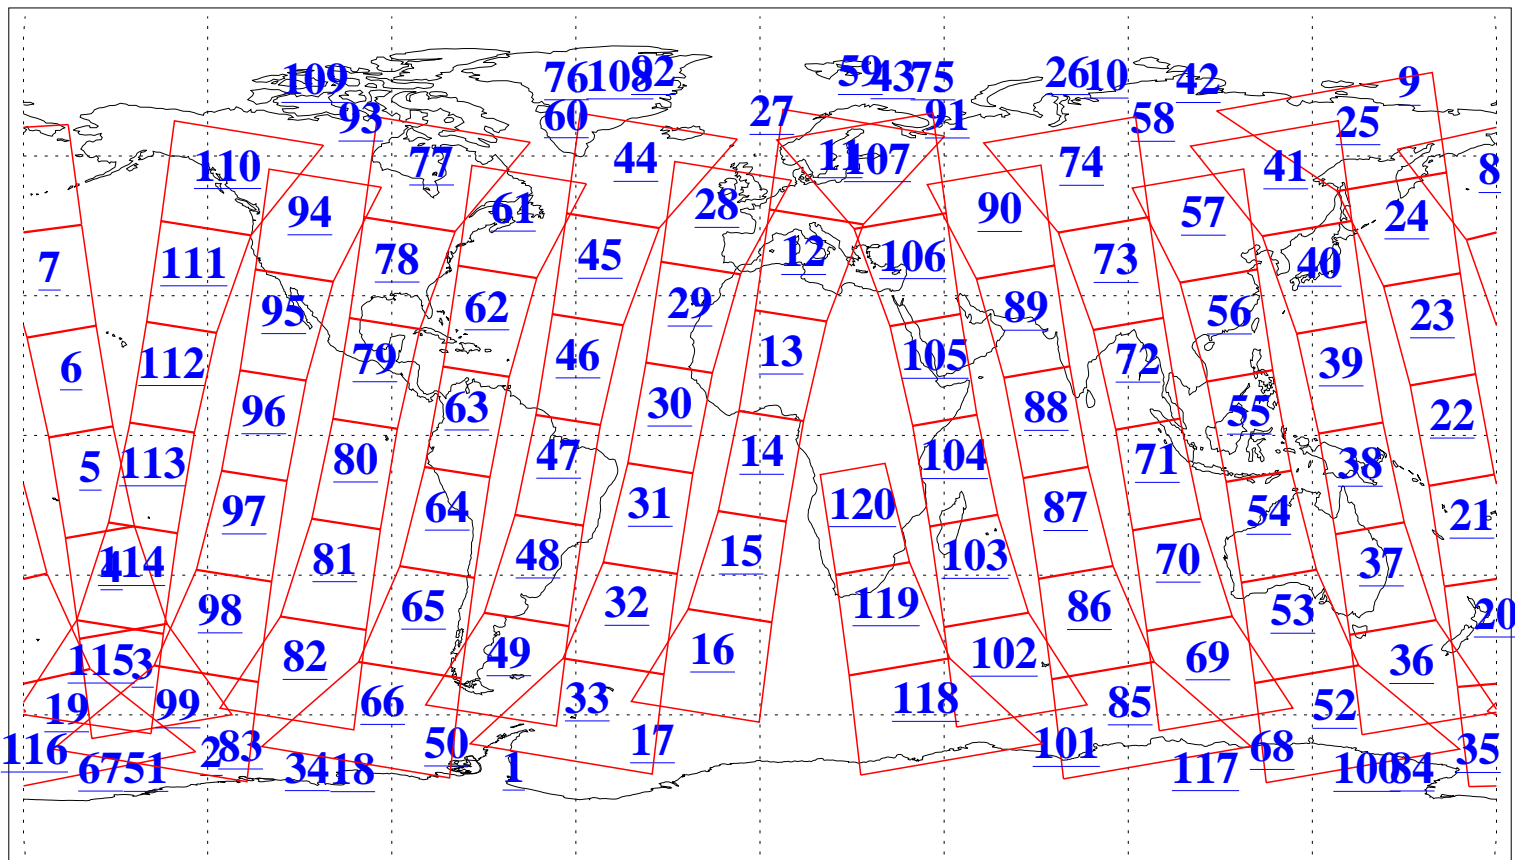

L1B Availability  
AMSU Granules: 240  
HSB Granules: 0  
AIRS Granules: 240

6 Apr 2003  
DoY 96  
Aqua Day 337  
Granules: 1 to 120

Granules: 121 to 240

Legend: AMSU Available, HSB Available, AIRS Available

L1B Availability  
AMSU Granules: 240  
HSB Granules: 0  
AIRS Granules: 240

6 Apr 2003  
DoY 96  
Aqua Day 337

Ascending Granules

Descending Granules

Legend: AMSU Available, HSB Available, AIRS Available

L1B Availability  
 AMSU Granules: 240  
 HSB Granules: 0  
 AIRS Granules: 240

6 Apr 2003  
 DoY 96  
 Aqua Day 337

Northern Hemisphere Granules

Southern Hemisphere Granules

Legend: AMSU Available, HSB Available, AIRS Available