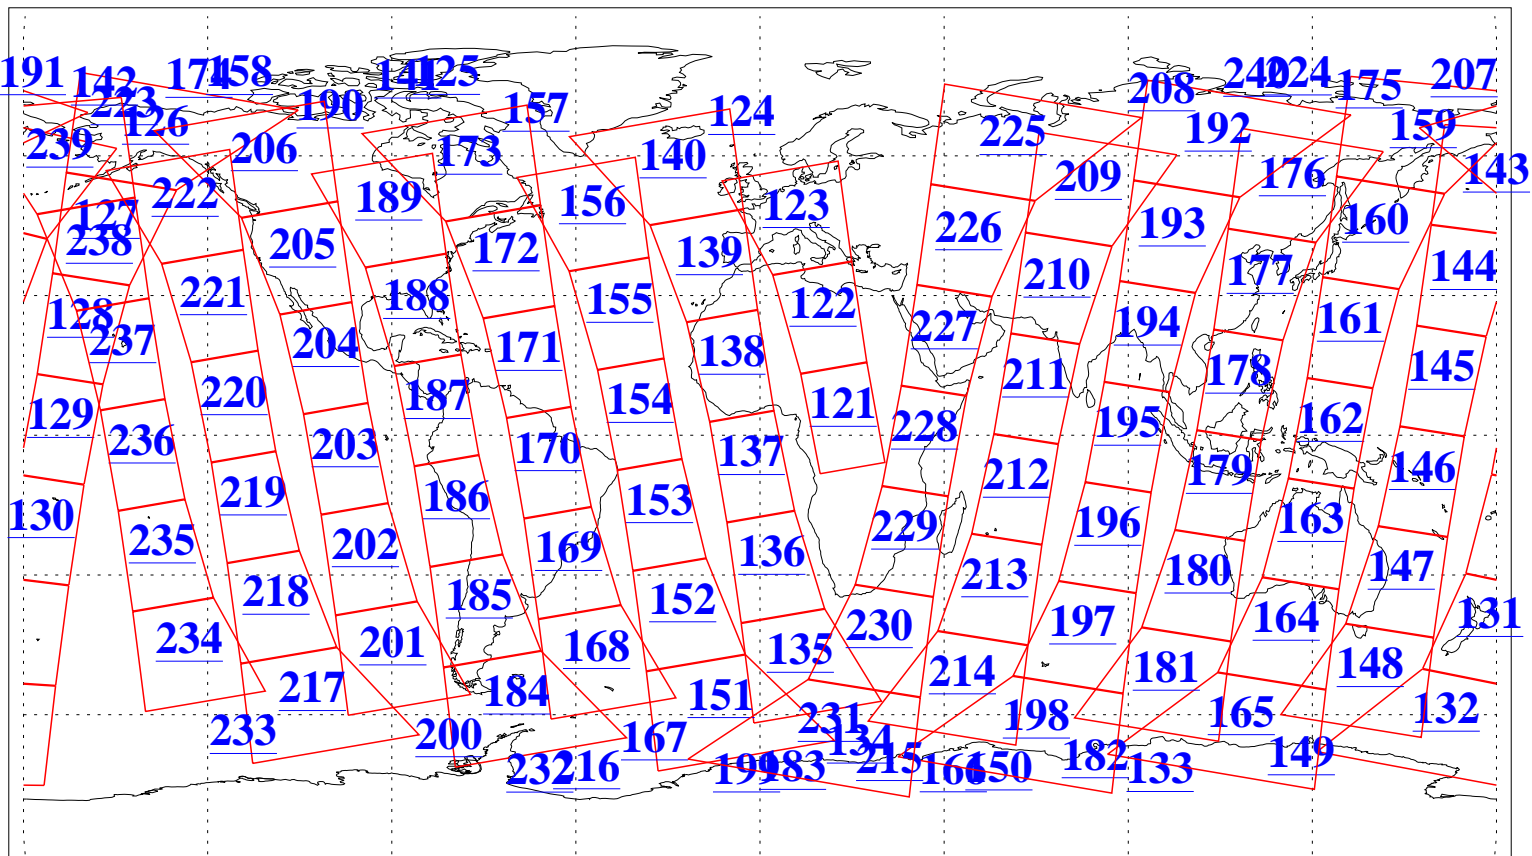

L1B Availability  
AMSU Granules: 240  
HSB Granules: 0  
AIRS Granules: 240

6 Apr 2003  
DoY 96  
Aqua Day 337  
Granules: 1 to 120

Granules: 121 to 240

Legend: AMSU Available, HSB Available, AIRS Available

L1B Availability  
AMSU Granules: 240  
HSB Granules: 0  
AIRS Granules: 240

6 Apr 2003  
DoY 96  
Aqua Day 337

Ascending Granules

Descending Granules

Legend: AMSU Available, HSB Available, AIRS Available

L1B Availability  
 AMSU Granules: 240  
 HSB Granules: 0  
 AIRS Granules: 240

6 Apr 2003  
 DoY 96  
 Aqua Day 337

Northern Hemisphere Granules

Southern Hemisphere Granules

Legend: AMSU Available, HSB Available, AIRS Available