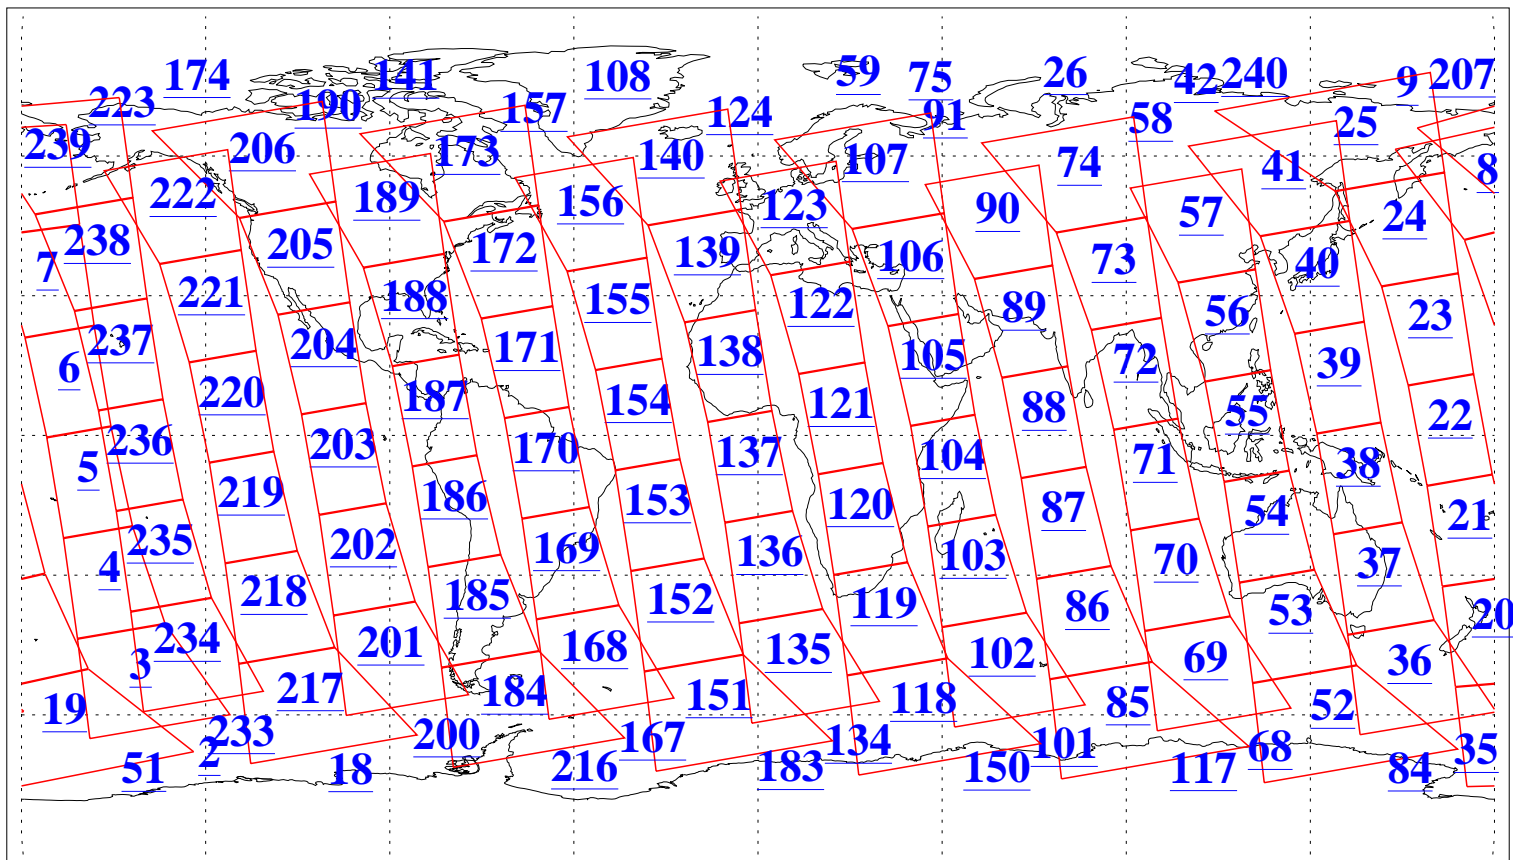

L1B Availability  
AMSU Granules: 240  
HSB Granules: 0  
AIRS Granules: 240

6 Apr 2003  
DoY 96  
Aqua Day 337  
Granules: 1 to 120

Granules: 121 to 240

Legend: AMSU Available, HSB Available, AIRS Available

L1B Availability  
AMSU Granules: 240  
HSB Granules: 0  
AIRS Granules: 240

6 Apr 2003  
DoY 96  
Aqua Day 337

Ascending Granules

Descending Granules

Legend: AMSU Available, HSB Available, AIRS Available

L1B Availability  
 AMSU Granules: 240  
 HSB Granules: 0  
 AIRS Granules: 240

6 Apr 2003  
 DoY 96  
 Aqua Day 337

Northern Hemisphere Granules

Southern Hemisphere Granules

Legend: AMSU Available, HSB Available, AIRS Available