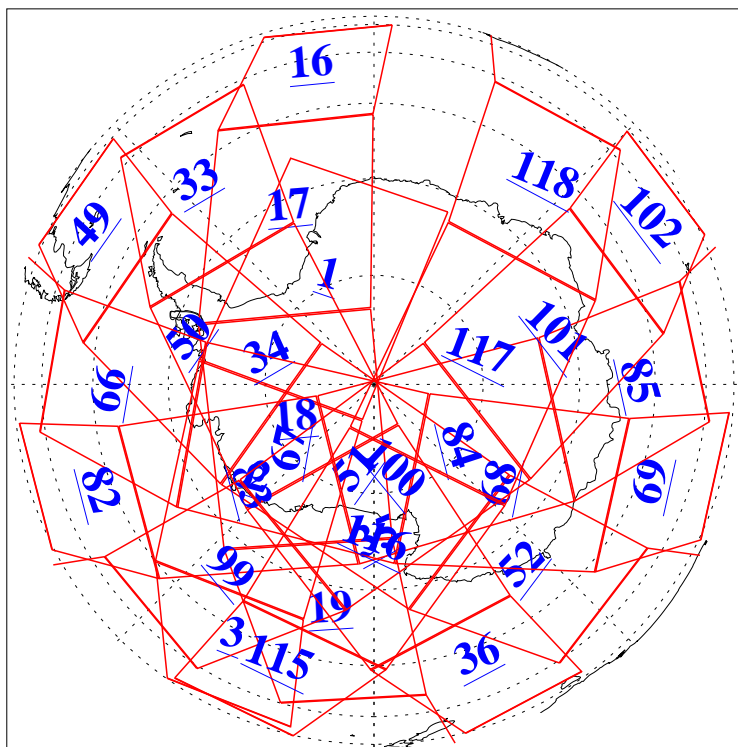

L1B Availability  
AMSU Granules: 240  
HSB Granules: 0  
AIRS Granules: 240

6 Apr 2003  
DoY 96  
Aqua Day 337  
Granules: 1 to 120

Granules: 121 to 240

Legend: AMSU Available, HSB Available, AIRS Available

L1B Availability  
AMSU Granules: 240  
HSB Granules: 0  
AIRS Granules: 240

6 Apr 2003  
DoY 96  
Aqua Day 337

Ascending Granules

Descending Granules

Legend: AMSU Available, HSB Available, AIRS Available

L1B Availability  
 AMSU Granules: 240  
 HSB Granules: 0  
 AIRS Granules: 240

6 Apr 2003  
 DoY 96  
 Aqua Day 337

Northern Hemisphere Granules

Southern Hemisphere Granules

Legend: AMSU Available, HSB Available, AIRS Available