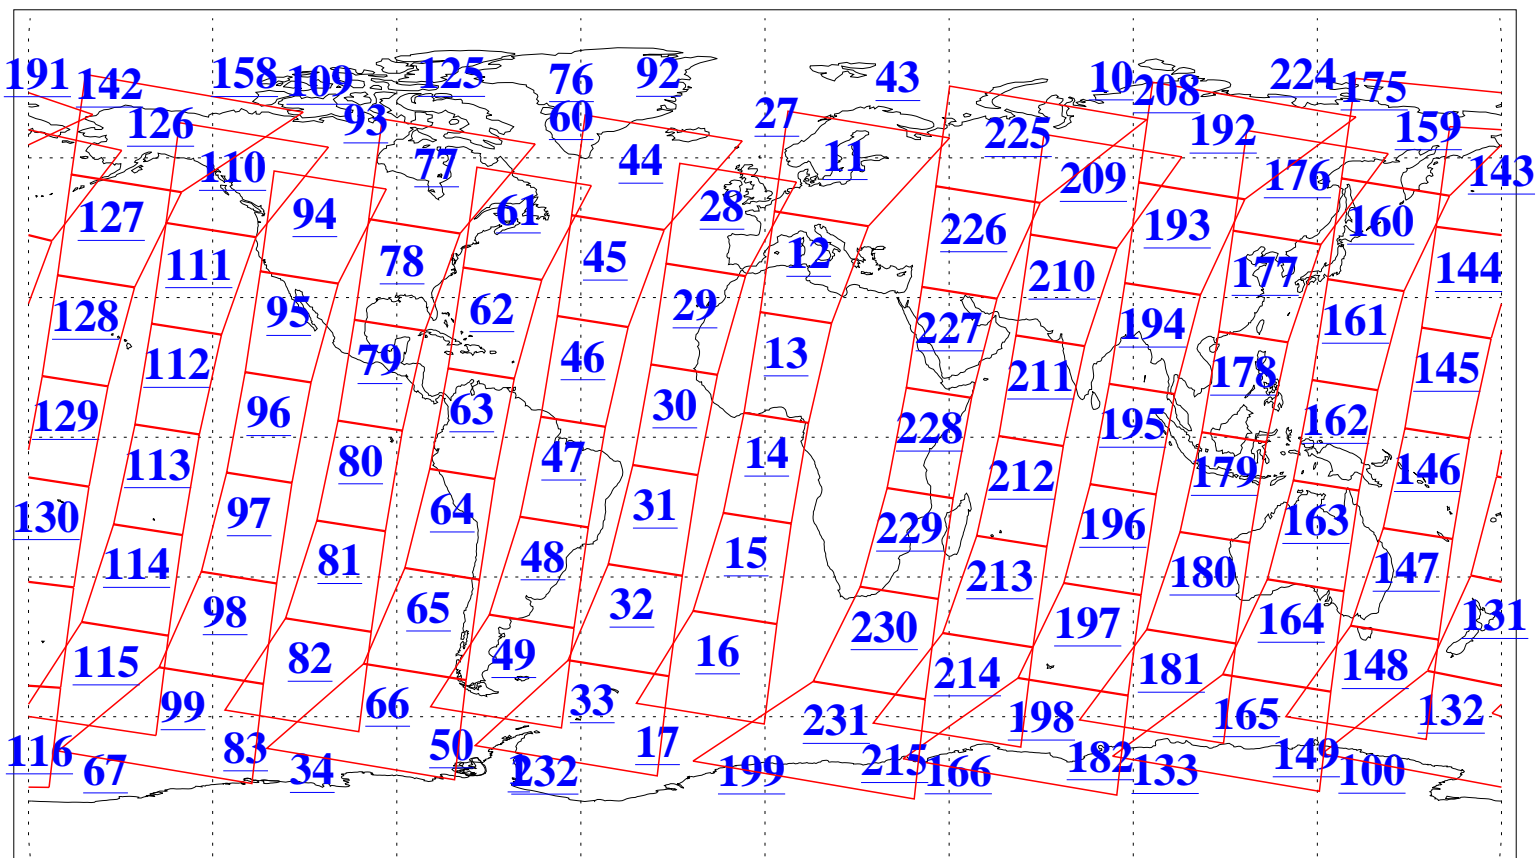

L1B Availability  
AMSU Granules: 240  
HSB Granules: 0  
AIRS Granules: 240

6 Apr 2003  
DoY 96  
Aqua Day 337  
Granules: 1 to 120

Granules: 121 to 240

Legend: AMSU Available, HSB Available, AIRS Available

L1B Availability  
AMSU Granules: 240  
HSB Granules: 0  
AIRS Granules: 240

6 Apr 2003  
DoY 96  
Aqua Day 337

Ascending Granules

Descending Granules

Legend: AMSU Available, HSB Available, AIRS Available

L1B Availability  
 AMSU Granules: 240  
 HSB Granules: 0  
 AIRS Granules: 240

6 Apr 2003  
 DoY 96  
 Aqua Day 337

Northern Hemisphere Granules

Southern Hemisphere Granules

Legend: AMSU Available, HSB Available, AIRS Available