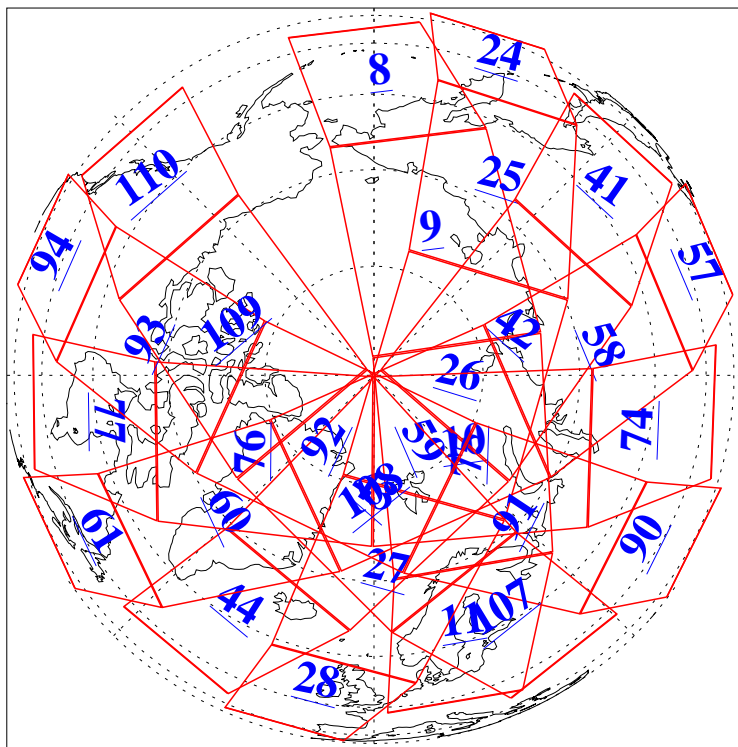

L1B Availability  
AMSU Granules: 240  
HSB Granules: 0  
AIRS Granules: 240

6 Apr 2003  
DoY 96  
Aqua Day 337  
Granules: 1 to 120

Granules: 121 to 240

Legend: AMSU Available, HSB Available, AIRS Available

L1B Availability  
AMSU Granules: 240  
HSB Granules: 0  
AIRS Granules: 240

6 Apr 2003  
DoY 96  
Aqua Day 337

Ascending Granules

Descending Granules

Legend: AMSU Available, HSB Available, AIRS Available

L1B Availability  
 AMSU Granules: 240  
 HSB Granules: 0  
 AIRS Granules: 240

6 Apr 2003  
 DoY 96  
 Aqua Day 337

Northern Hemisphere Granules

Southern Hemisphere Granules

Legend: AMSU Available, HSB Available, AIRS Available