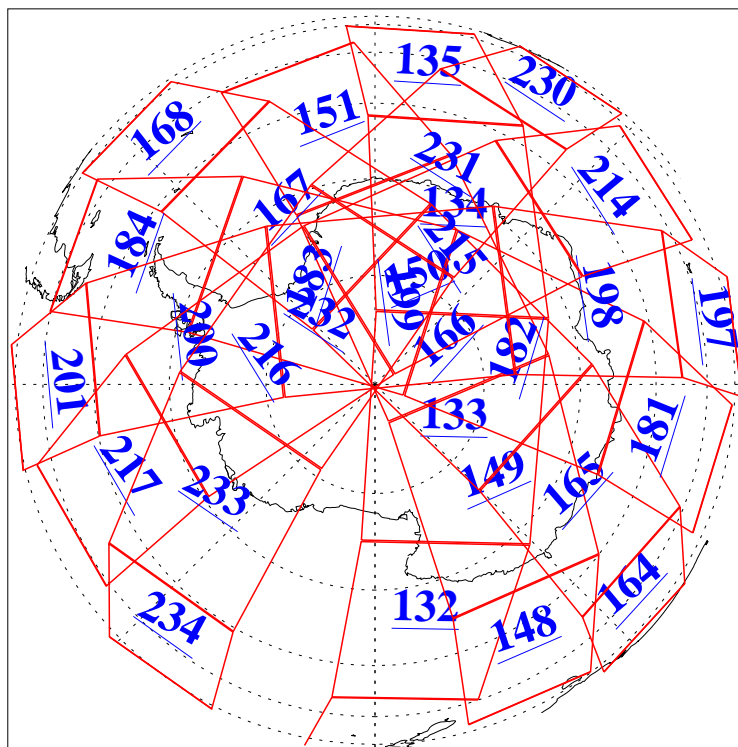

L1B Availability  
AMSU Granules: 240  
HSB Granules: 0  
AIRS Granules: 240

6 Apr 2003  
DoY 96  
Aqua Day 337  
Granules: 1 to 120

Granules: 121 to 240

Legend: AMSU Available, HSB Available, AIRS Available

L1B Availability  
AMSU Granules: 240  
HSB Granules: 0  
AIRS Granules: 240

6 Apr 2003  
DoY 96  
Aqua Day 337

Ascending Granules

Descending Granules

Legend: AMSU Available, HSB Available, AIRS Available

L1B Availability  
 AMSU Granules: 240  
 HSB Granules: 0  
 AIRS Granules: 240

6 Apr 2003  
 DoY 96  
 Aqua Day 337

Northern Hemisphere Granules

Southern Hemisphere Granules

Legend: AMSU Available, HSB Available, AIRS Available