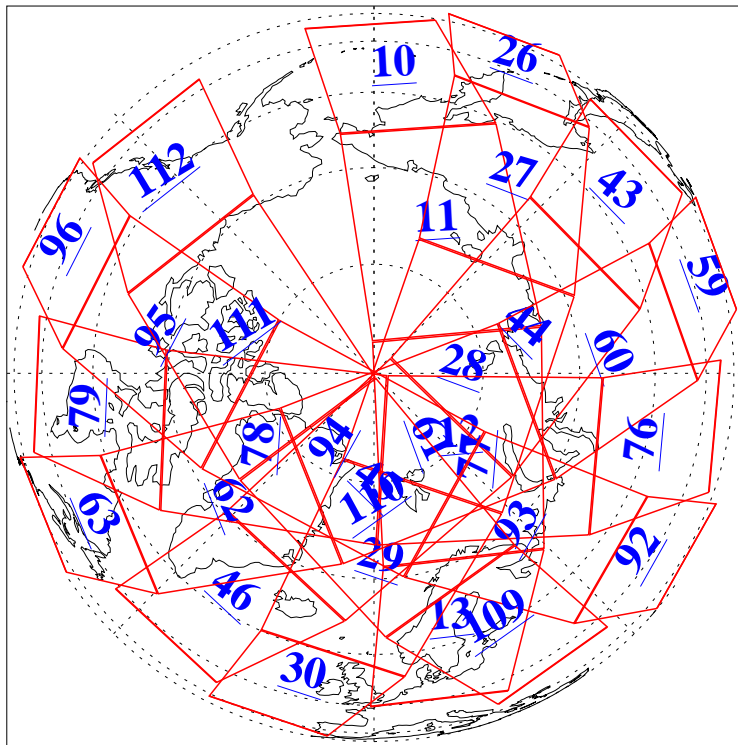

L1B Availability
AMSU Granules: 240
HSB Granules: 0
AIRS Granules: 240

4 Apr 2003
DoY 94
Aqua Day 335
Granules: 1 to 120

Granules: 121 to 240

Legend: AMSU Available, HSB Available, AIRS Available

L1B Availability
AMSU Granules: 240
HSB Granules: 0
AIRS Granules: 240

4 Apr 2003
DoY 94
Aqua Day 335

Ascending Granules

Descending Granules

Legend: AMSU Available, HSB Available, AIRS Available

L1B Availability
AMSU Granules: 240
HSB Granules: 0
AIRS Granules: 240

4 Apr 2003
DoY 94
Aqua Day 335

Northern Hemisphere Granules

Southern Hemisphere Granules

Legend: AMSU Available, HSB Available, AIRS Available