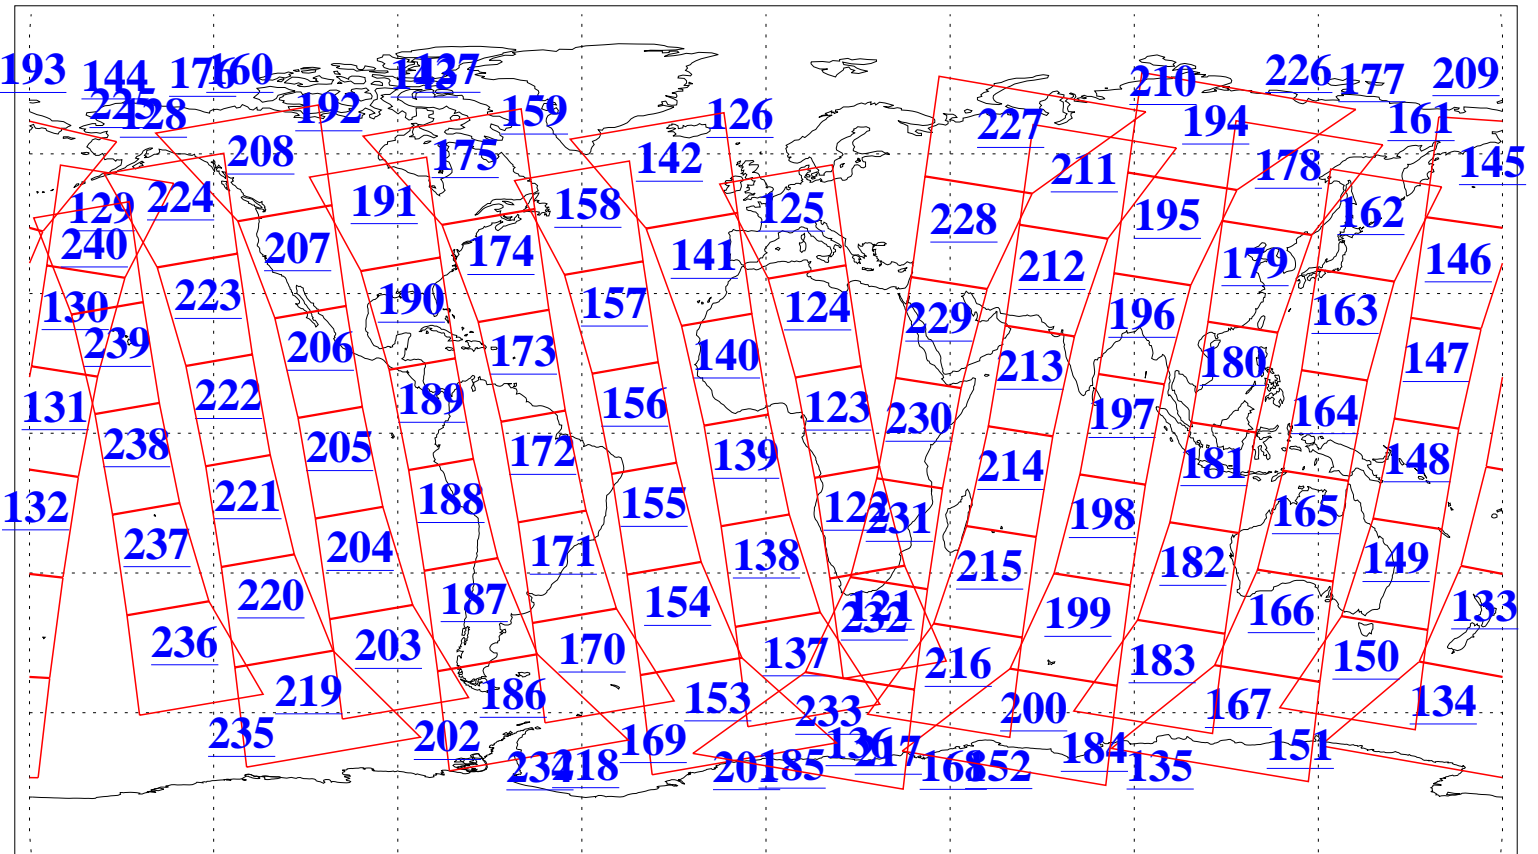

L1B Availability
AMSU Granules: 240
HSB Granules: 0
AIRS Granules: 240

4 Apr 2003
DoY 94
Aqua Day 335
Granules: 1 to 120

Granules: 121 to 240

Legend: AMSU Available, HSB Available, AIRS Available

L1B Availability
AMSU Granules: 240
HSB Granules: 0
AIRS Granules: 240

4 Apr 2003
DoY 94
Aqua Day 335

Ascending Granules

Descending Granules

Legend: AMSU Available, HSB Available, AIRS Available

L1B Availability
AMSU Granules: 240
HSB Granules: 0
AIRS Granules: 240

4 Apr 2003
DoY 94
Aqua Day 335