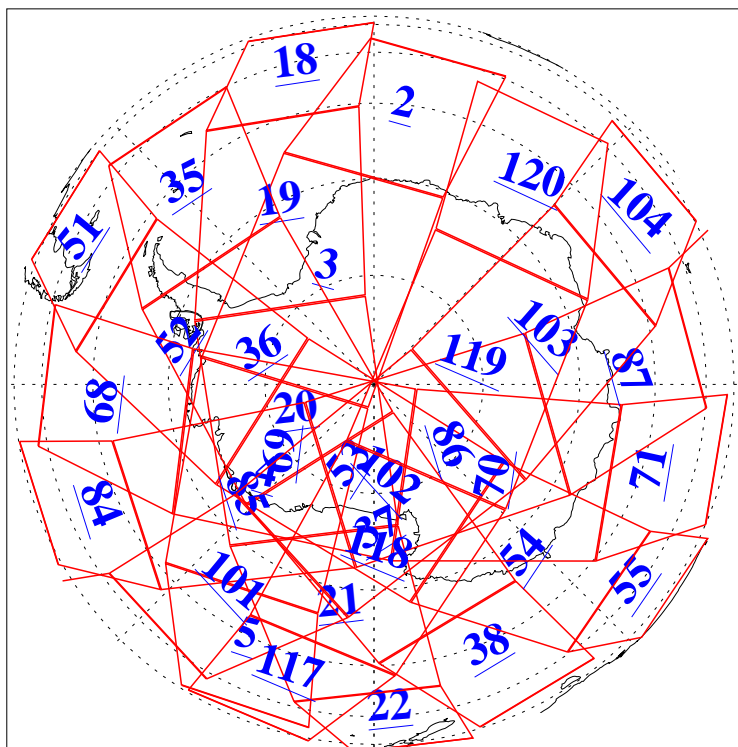

L1B Availability
AMSU Granules: 240
HSB Granules: 0
AIRS Granules: 240

4 Apr 2003
DoY 94
Aqua Day 335
Granules: 1 to 120

Granules: 121 to 240

Legend: AMSU Available, HSB Available, AIRS Available

L1B Availability
AMSU Granules: 240
HSB Granules: 0
AIRS Granules: 240

4 Apr 2003
DoY 94
Aqua Day 335

Ascending Granules

Descending Granules

Legend: AMSU Available, HSB Available, AIRS Available

L1B Availability
AMSU Granules: 240
HSB Granules: 0
AIRS Granules: 240

4 Apr 2003
DoY 94
Aqua Day 335

Northern Hemisphere Granules

Southern Hemisphere Granules

Legend: AMSU Available, HSB Available, AIRS Available