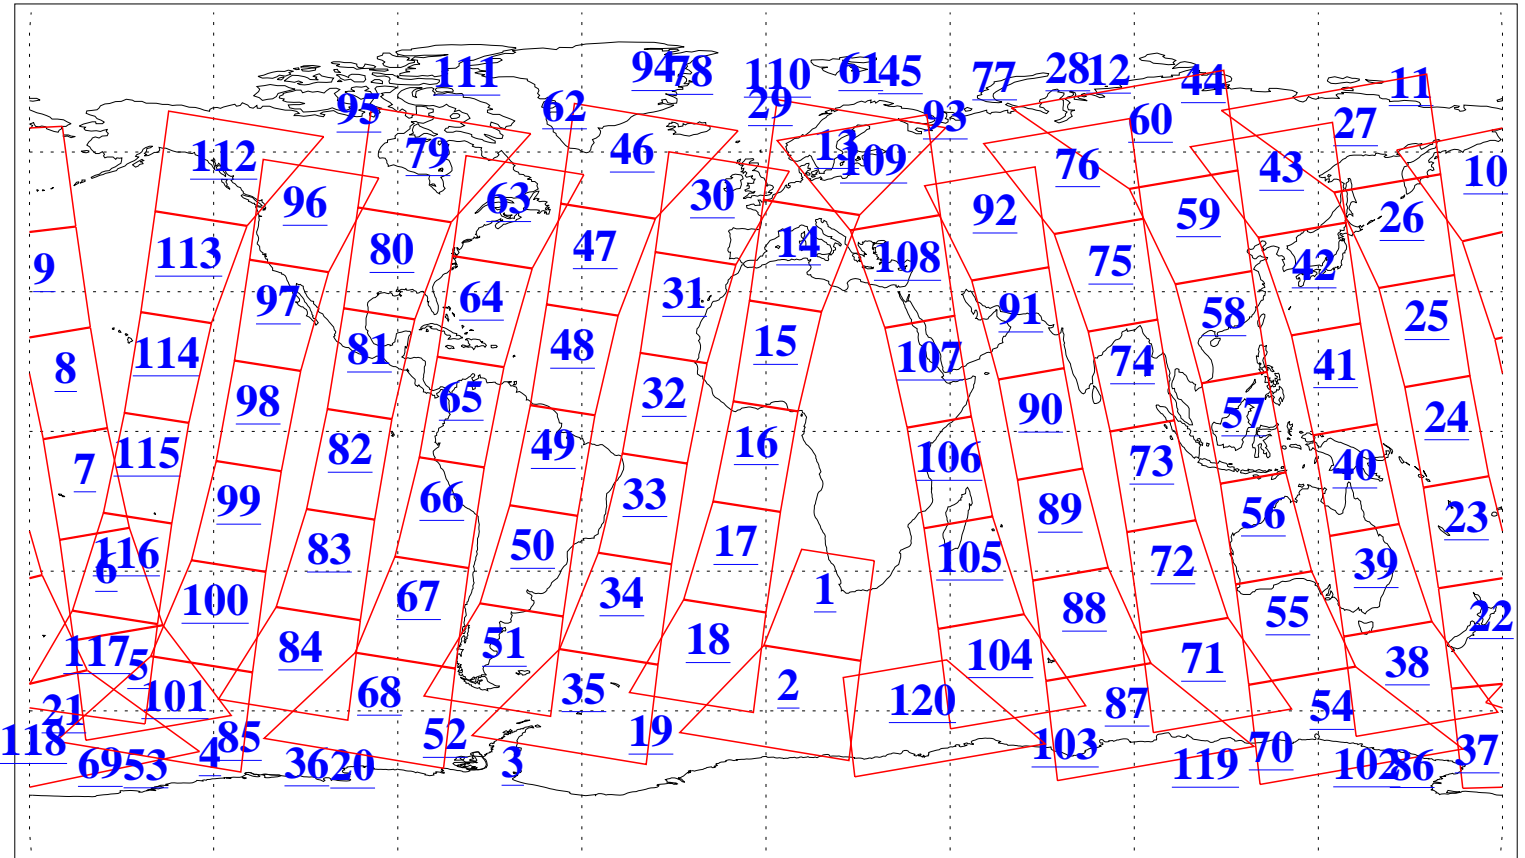

L1B Availability
AMSU Granules: 240
HSB Granules: 0
AIRS Granules: 240

4 Apr 2003
DoY 94
Aqua Day 335
Granules: 1 to 120

Granules: 121 to 240

Legend: AMSU Available, HSB Available, AIRS Available

L1B Availability
AMSU Granules: 240
HSB Granules: 0
AIRS Granules: 240

4 Apr 2003
DoY 94
Aqua Day 335

Ascending Granules

Descending Granules

Legend: AMSU Available, HSB Available, AIRS Available

L1B Availability
AMSU Granules: 240
HSB Granules: 0
AIRS Granules: 240

4 Apr 2003
DoY 94
Aqua Day 335

Northern Hemisphere Granules

Southern Hemisphere Granules

Legend: AMSU Available, HSB Available, AIRS Available