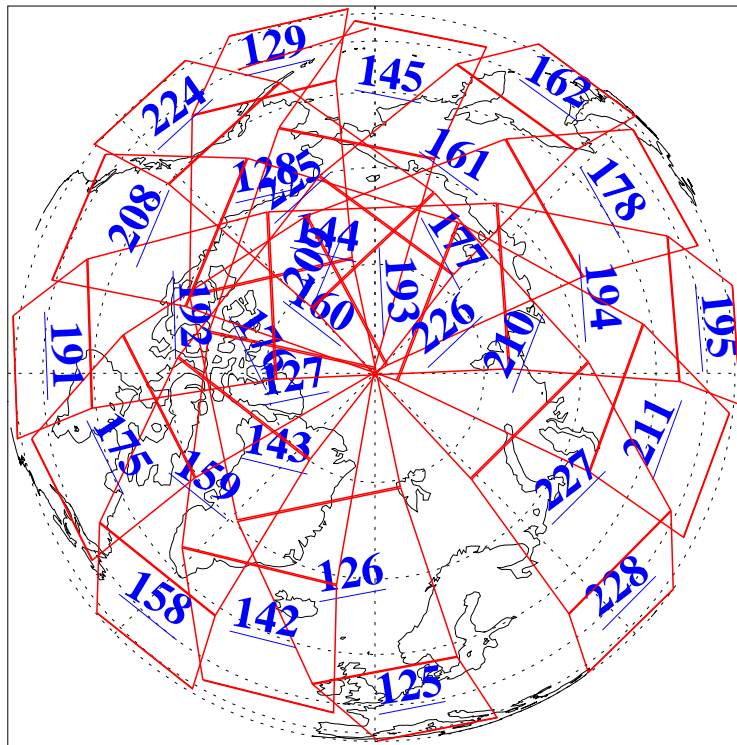

4 Apr 2003
DoY 94
Aqua Day 335

Ascending Granules

Descending Granules

Legend: AMSU Available, HSB Available, AIRS Available

L1B Availability
AMSU Granules: 240
HSB Granules: 0
AIRS Granules: 240

4 Apr 2003
DoY 94
Aqua Day 335

Northern Hemisphere Granules

Southern Hemisphere Granules

Legend: AMSU Available, HSB Available, AIRS Available