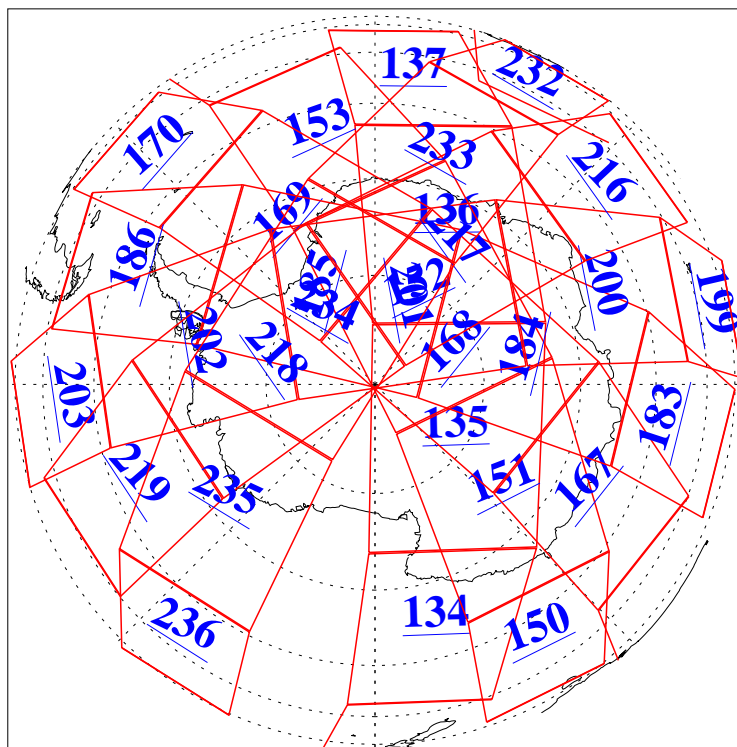

L1B Availability
AMSU Granules: 240
HSB Granules: 0
AIRS Granules: 240

4 Apr 2003
DoY 94
Aqua Day 335
Granules: 1 to 120

Granules: 121 to 240

Legend: AMSU Available, HSB Available, AIRS Available

L1B Availability
AMSU Granules: 240
HSB Granules: 0
AIRS Granules: 240

4 Apr 2003
DoY 94
Aqua Day 335

Ascending Granules

Descending Granules

Legend: AMSU Available, HSB Available, AIRS Available

L1B Availability
AMSU Granules: 240
HSB Granules: 0
AIRS Granules: 240

4 Apr 2003
DoY 94
Aqua Day 335

Northern Hemisphere Granules

Southern Hemisphere Granules

Legend: AMSU Available, HSB Available, AIRS Available