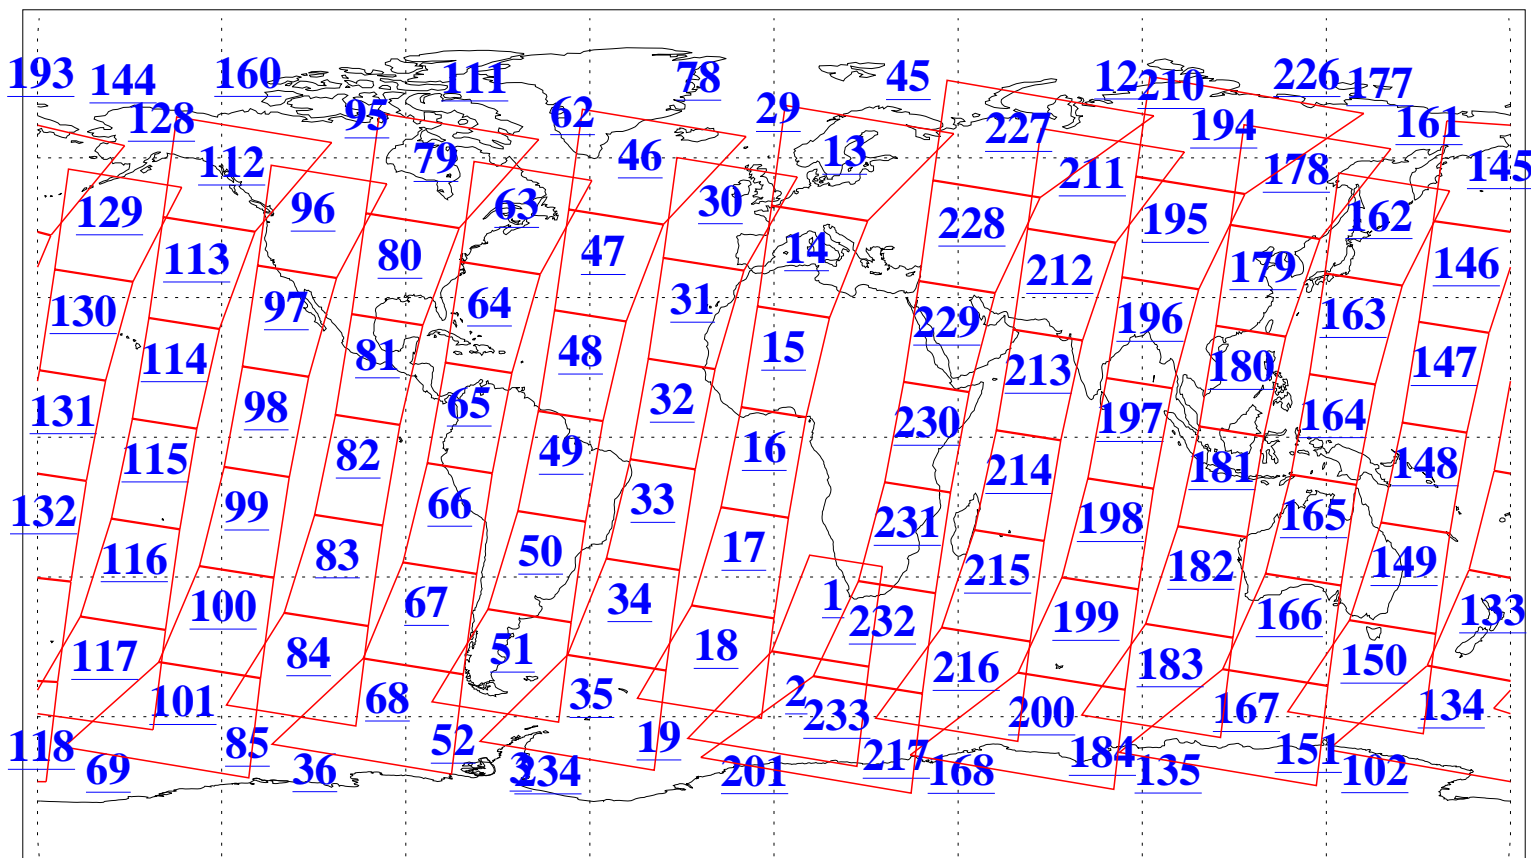

L1B Availability
AMSU Granules: 240
HSB Granules: 0
AIRS Granules: 240

4 Apr 2003
DoY 94
Aqua Day 335
Granules: 1 to 120

Granules: 121 to 240

Legend: AMSU Available, HSB Available, AIRS Available

L1B Availability
AMSU Granules: 240
HSB Granules: 0
AIRS Granules: 240

4 Apr 2003
DoY 94
Aqua Day 335

Ascending Granules

Descending Granules

Legend: AMSU Available, HSB Available, AIRS Available

L1B Availability
AMSU Granules: 240
HSB Granules: 0
AIRS Granules: 240

4 Apr 2003
DoY 94
Aqua Day 335

Northern Hemisphere Granules

Southern Hemisphere Granules

Legend: AMSU Available, HSB Available, AIRS Available