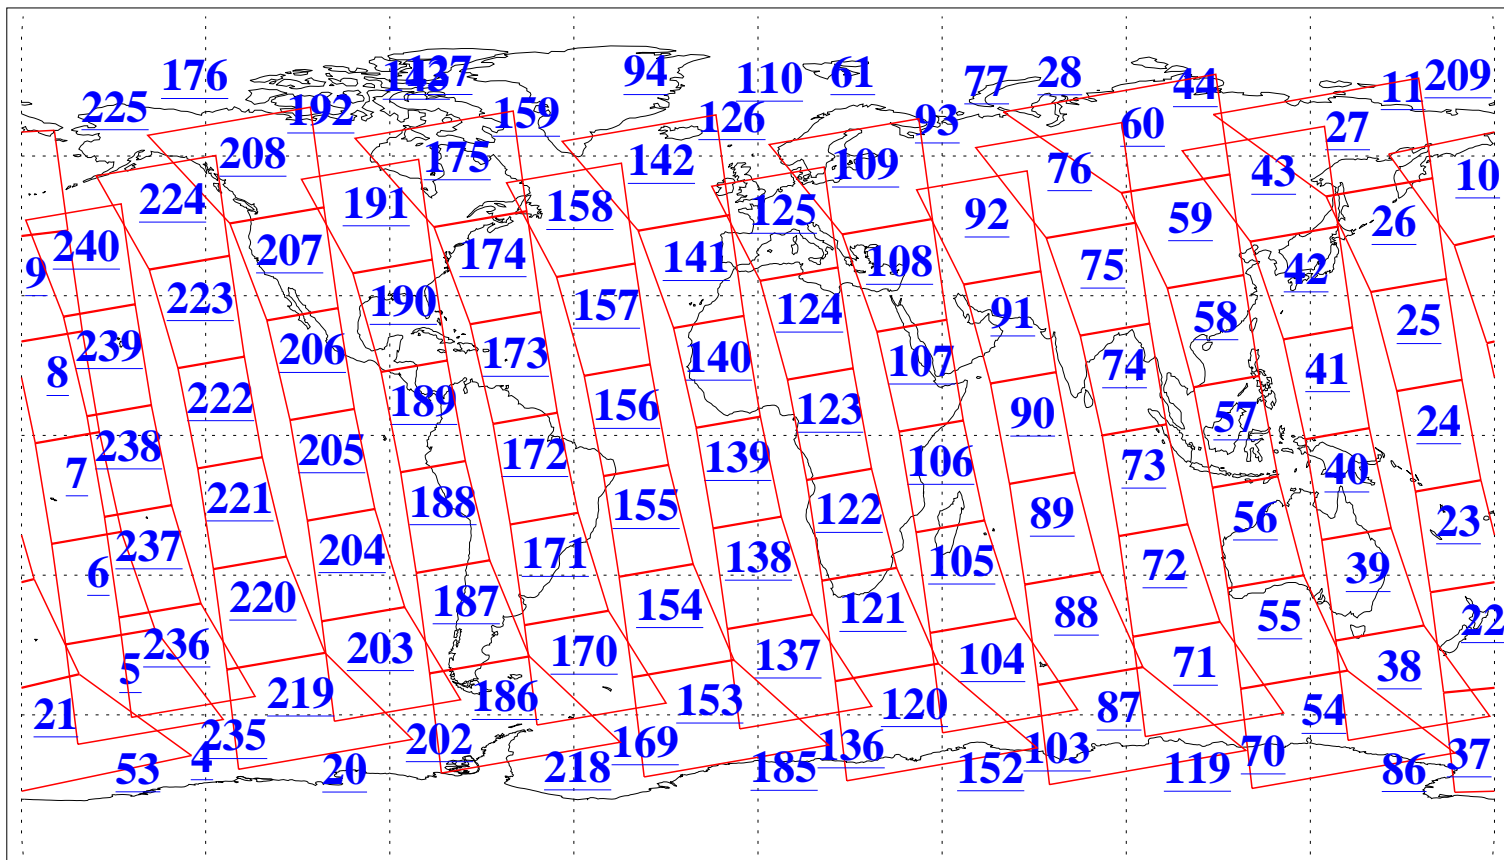

L1B Availability
AMSU Granules: 240
HSB Granules: 0
AIRS Granules: 240

4 Apr 2003
DoY 94
Aqua Day 335
Granules: 1 to 120

Granules: 121 to 240

Legend: AMSU Available, HSB Available, AIRS Available

L1B Availability
AMSU Granules: 240
HSB Granules: 0
AIRS Granules: 240

4 Apr 2003
DoY 94
Aqua Day 335

Ascending Granules

Descending Granules

Legend: AMSU Available, HSB Available, AIRS Available

L1B Availability
AMSU Granules: 240
HSB Granules: 0
AIRS Granules: 240

4 Apr 2003
DoY 94
Aqua Day 335

Northern Hemisphere Granules

Southern Hemisphere Granules

Legend: AMSU Available, HSB Available, AIRS Available