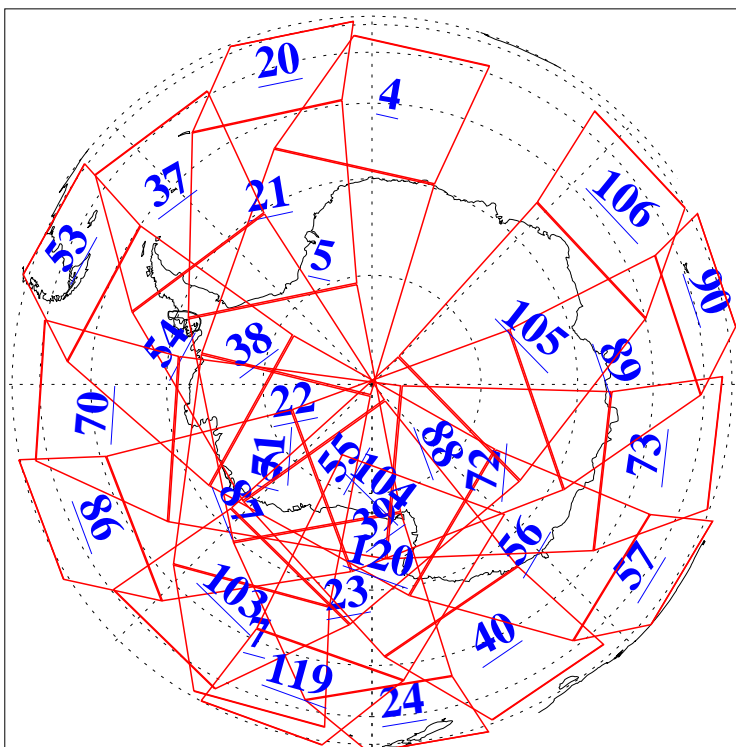

L1B Availability
AMSU Granules: 240
HSB Granules: 0
AIRS Granules: 240

2 Apr 2003
DoY 92
Aqua Day 333

Ascending Granules

Descending Granules

Legend: AMSU Available, HSB Available, AIRS Available

L1B Availability
 AMSU Granules: 240
 HSB Granules: 0
 AIRS Granules: 240

2 Apr 2003
 DoY 92
 Aqua Day 333

Northern Hemisphere Granules

Southern Hemisphere Granules

Legend: AMSU Available, HSB Available, AIRS Available