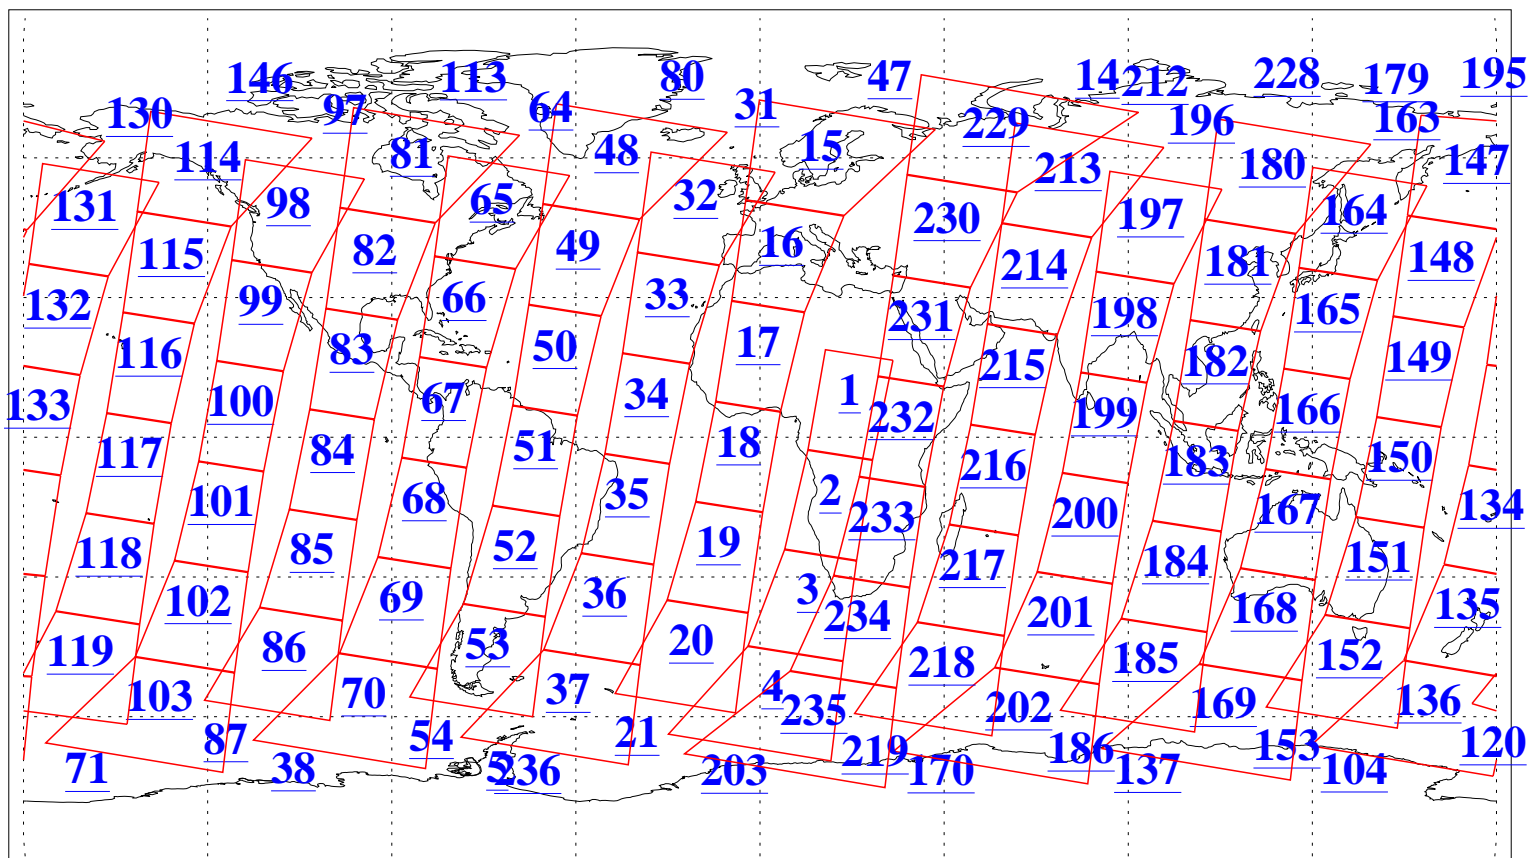

L1B Availability
AMSU Granules: 240
HSB Granules: 0
AIRS Granules: 240

2 Apr 2003
DoY 92
Aqua Day 333

Ascending Granules

Descending Granules

Legend: AMSU Available, HSB Available, AIRS Available

L1B Availability
 AMSU Granules: 240
 HSB Granules: 0
 AIRS Granules: 240

2 Apr 2003
 DoY 92
 Aqua Day 333

Northern Hemisphere Granules

Southern Hemisphere Granules

Legend: AMSU Available, HSB Available, AIRS Available