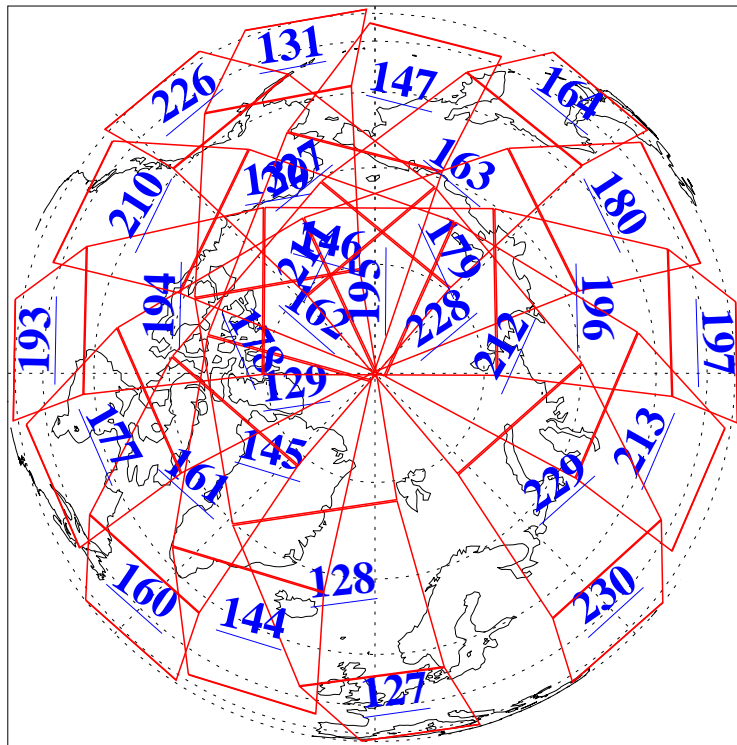

L1B Availability
AMSU Granules: 240
HSB Granules: 0
AIRS Granules: 240

2 Apr 2003
DoY 92
Aqua Day 333

Ascending Granules

Descending Granules

Legend: AMSU Available, HSB Available, AIRS Available

L1B Availability
 AMSU Granules: 240
 HSB Granules: 0
 AIRS Granules: 240

2 Apr 2003
 DoY 92
 Aqua Day 333

Northern Hemisphere Granules

Southern Hemisphere Granules

Legend: AMSU Available, HSB Available, AIRS Available