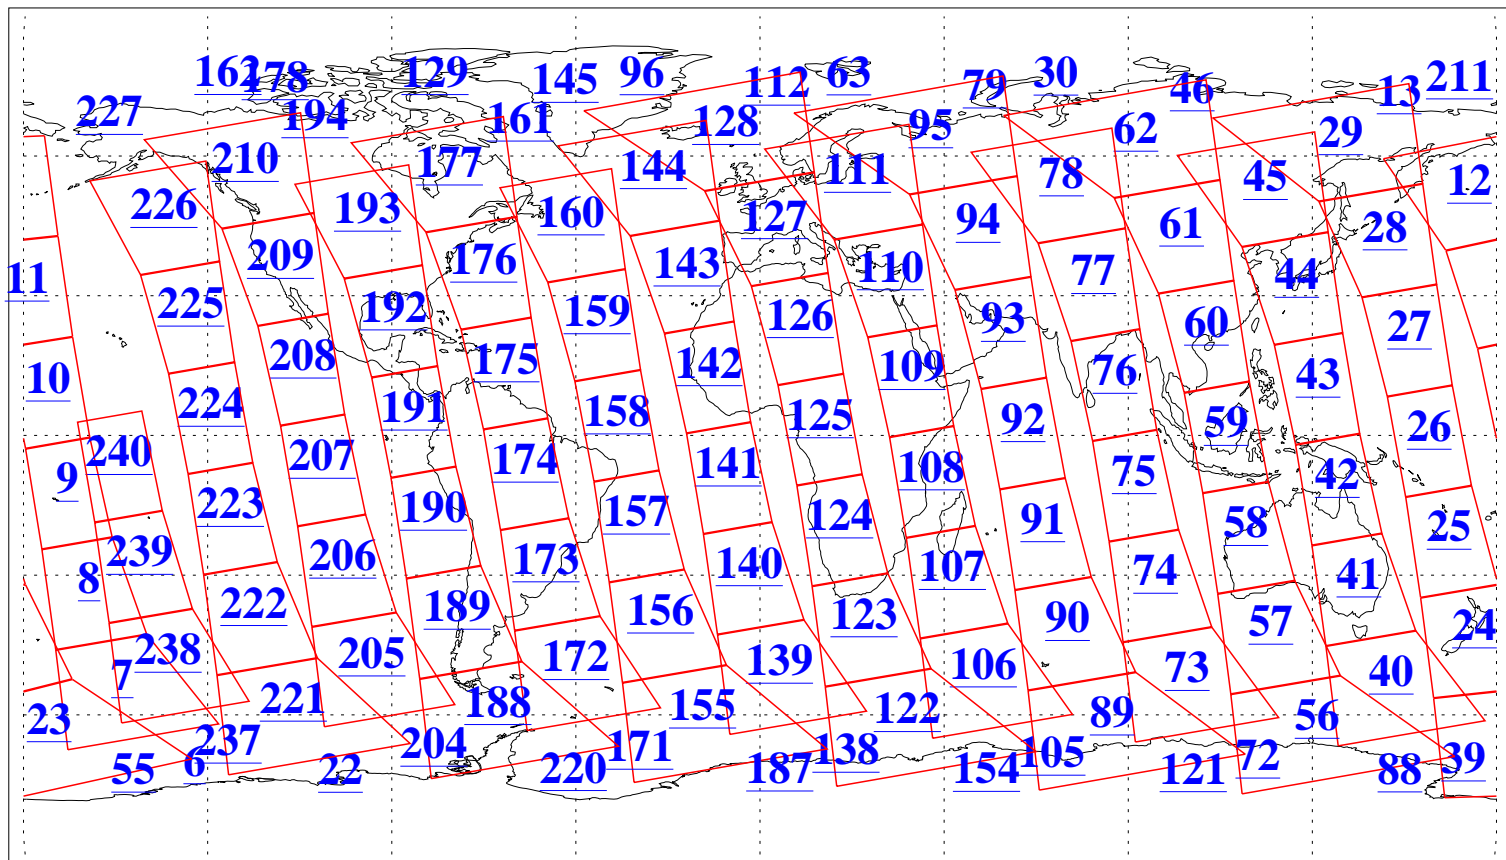

L1B Availability
AMSU Granules: 240
HSB Granules: 0
AIRS Granules: 240

2 Apr 2003
DoY 92
Aqua Day 333

Ascending Granules

Descending Granules

Legend: AMSU Available, HSB Available, AIRS Available

L1B Availability
 AMSU Granules: 240
 HSB Granules: 0
 AIRS Granules: 240

2 Apr 2003
 DoY 92
 Aqua Day 333

Northern Hemisphere Granules

Southern Hemisphere Granules

Legend: AMSU Available, HSB Available, AIRS Available