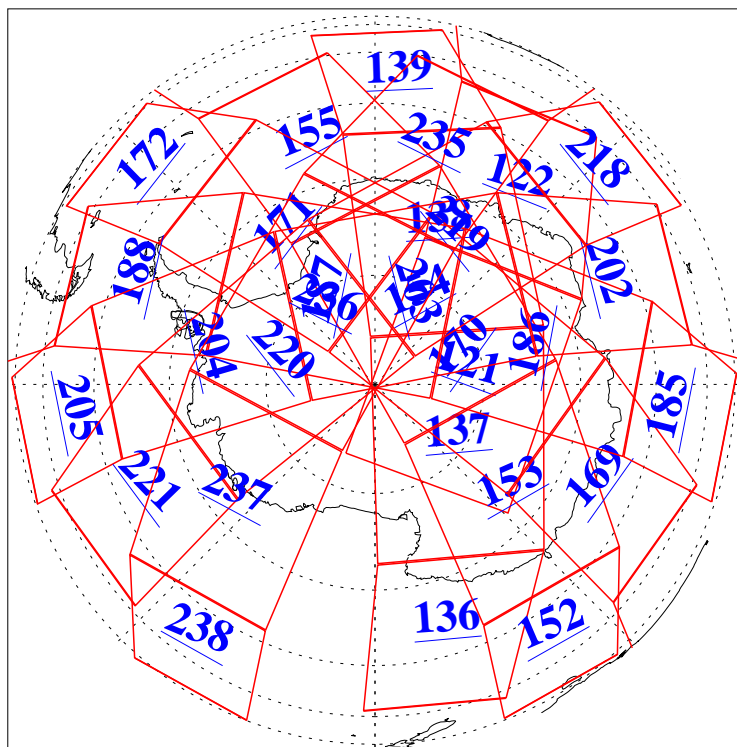

L1B Availability
AMSU Granules: 240
HSB Granules: 0
AIRS Granules: 240

2 Apr 2003
DoY 92
Aqua Day 333

Ascending Granules

Descending Granules

Legend: AMSU Available, HSB Available, AIRS Available

L1B Availability
 AMSU Granules: 240
 HSB Granules: 0
 AIRS Granules: 240

2 Apr 2003
 DoY 92
 Aqua Day 333

Northern Hemisphere Granules

Southern Hemisphere Granules

Legend: AMSU Available, HSB Available, AIRS Available