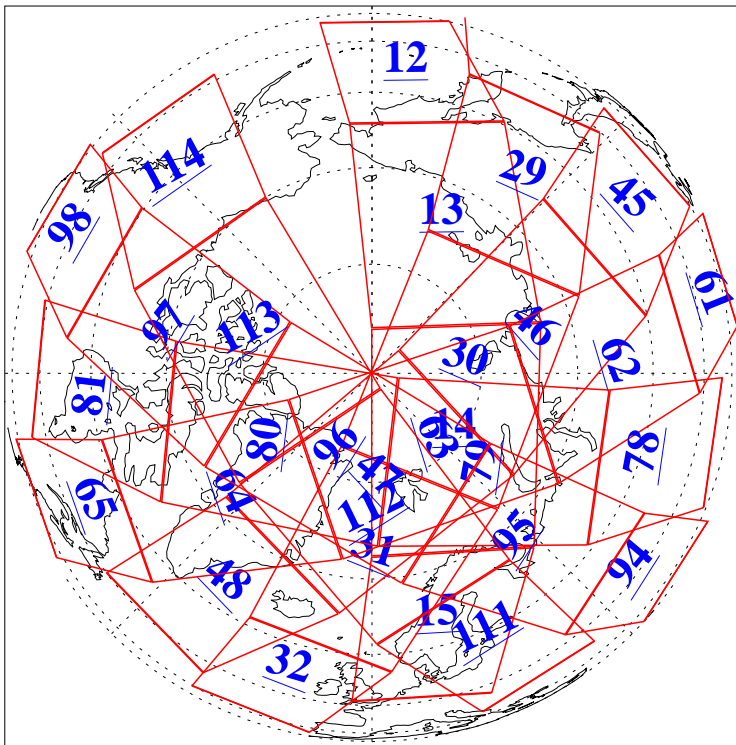

L1B Availability
AMSU Granules: 240
HSB Granules: 0
AIRS Granules: 240

2 Apr 2003
DoY 92
Aqua Day 333

Ascending Granules

Descending Granules

Legend: AMSU Available, HSB Available, AIRS Available

L1B Availability
 AMSU Granules: 240
 HSB Granules: 0
 AIRS Granules: 240

2 Apr 2003
 DoY 92
 Aqua Day 333

Northern Hemisphere Granules

Southern Hemisphere Granules

Legend: AMSU Available, HSB Available, AIRS Available