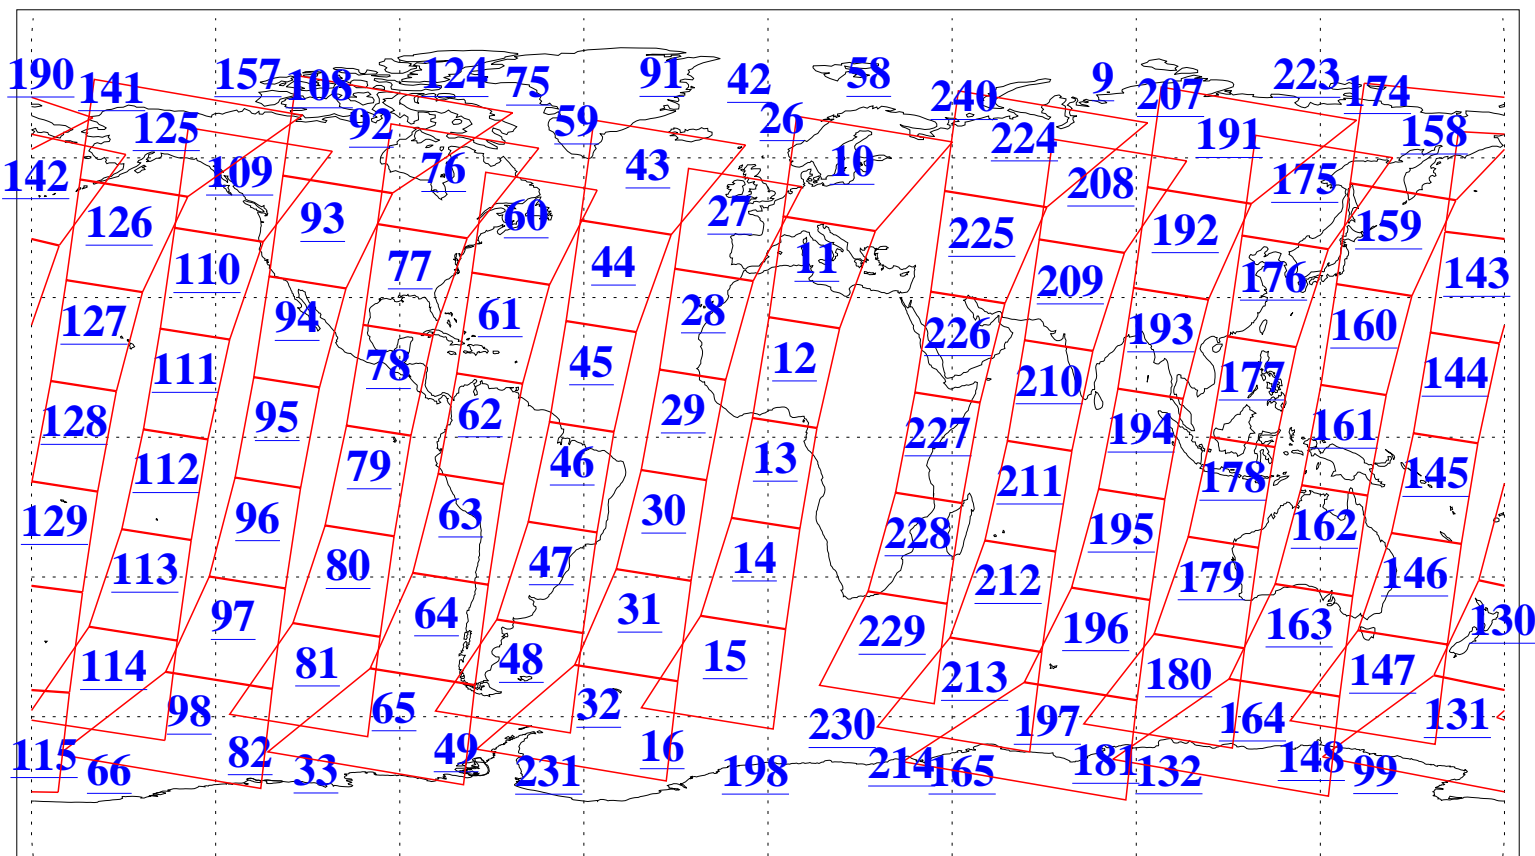

L1B Availability
AMSU Granules: 240
HSB Granules: 0
AIRS Granules: 240

30 Mar 2003
DoY 89
Aqua Day 330
Granules: 1 to 120

Granules: 121 to 240

Legend: AMSU Available, HSB Available, AIRS Available

L1B Availability
AMSU Granules: 240
HSB Granules: 0
AIRS Granules: 240

30 Mar 2003
DoY 89
Aqua Day 330

Ascending Granules

Descending Granules

Legend: AMSU Available, HSB Available, AIRS Available

L1B Availability
 AMSU Granules: 240
 HSB Granules: 0
 AIRS Granules: 240

30 Mar 2003
 DoY 89
 Aqua Day 330

Northern Hemisphere Granules

Southern Hemisphere Granules

Legend: AMSU Available, HSB Available, AIRS Available