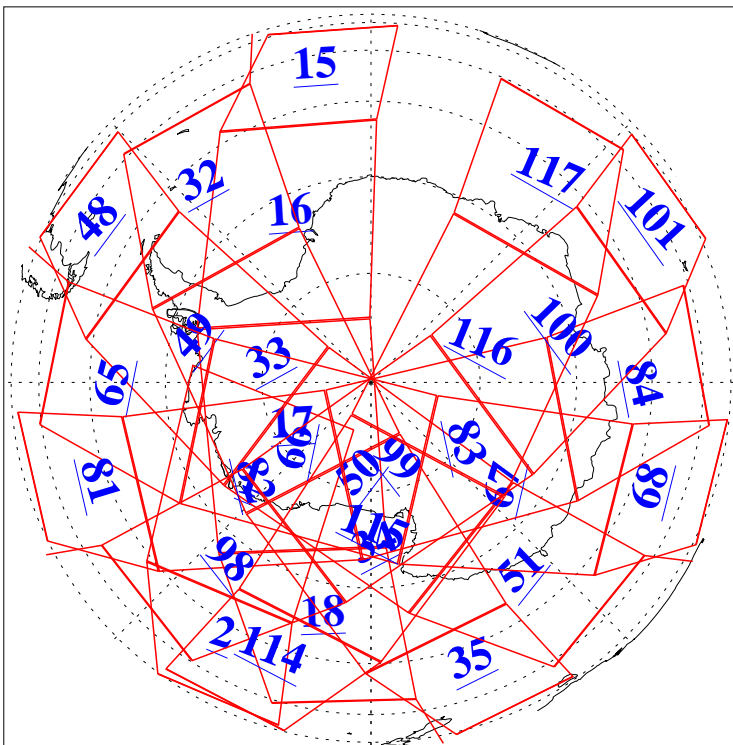

L1B Availability
AMSU Granules: 240
HSB Granules: 0
AIRS Granules: 240

30 Mar 2003
DoY 89
Aqua Day 330
Granules: 1 to 120

Granules: 121 to 240

Legend: AMSU Available, HSB Available, AIRS Available

L1B Availability
AMSU Granules: 240
HSB Granules: 0
AIRS Granules: 240

30 Mar 2003
DoY 89
Aqua Day 330

Ascending Granules

Descending Granules

Legend: AMSU Available, HSB Available, AIRS Available

L1B Availability
 AMSU Granules: 240
 HSB Granules: 0
 AIRS Granules: 240

30 Mar 2003
 DoY 89
 Aqua Day 330

Northern Hemisphere Granules

Southern Hemisphere Granules

Legend: AMSU Available, HSB Available, AIRS Available