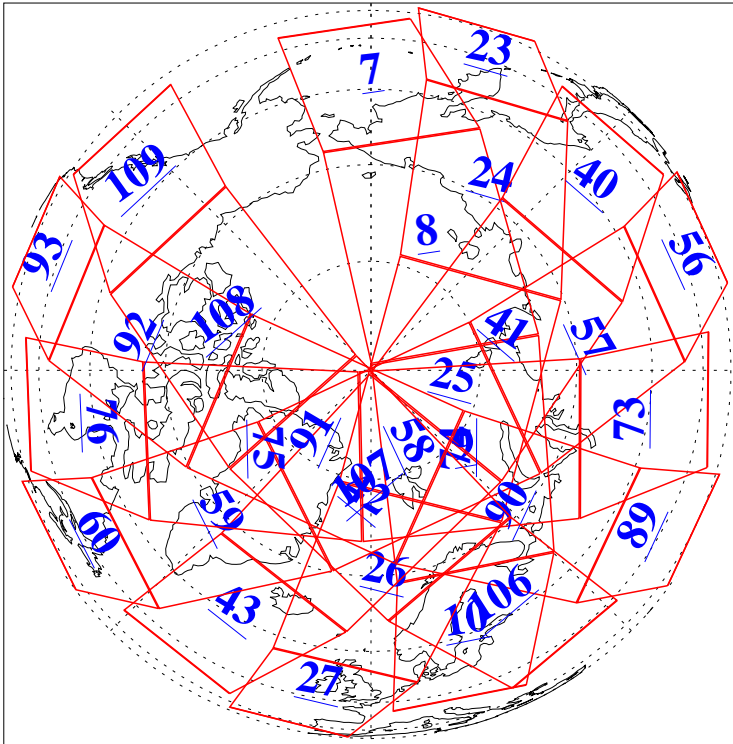

L1B Availability
AMSU Granules: 240
HSB Granules: 0
AIRS Granules: 240

30 Mar 2003
DoY 89
Aqua Day 330
Granules: 1 to 120

Granules: 121 to 240

Legend: AMSU Available, HSB Available, AIRS Available

L1B Availability
AMSU Granules: 240
HSB Granules: 0
AIRS Granules: 240

30 Mar 2003
DoY 89
Aqua Day 330

Ascending Granules

Descending Granules

Legend: AMSU Available, HSB Available, AIRS Available

L1B Availability
 AMSU Granules: 240
 HSB Granules: 0
 AIRS Granules: 240

30 Mar 2003
 DoY 89
 Aqua Day 330

Northern Hemisphere Granules

Southern Hemisphere Granules

Legend: AMSU Available, HSB Available, AIRS Available