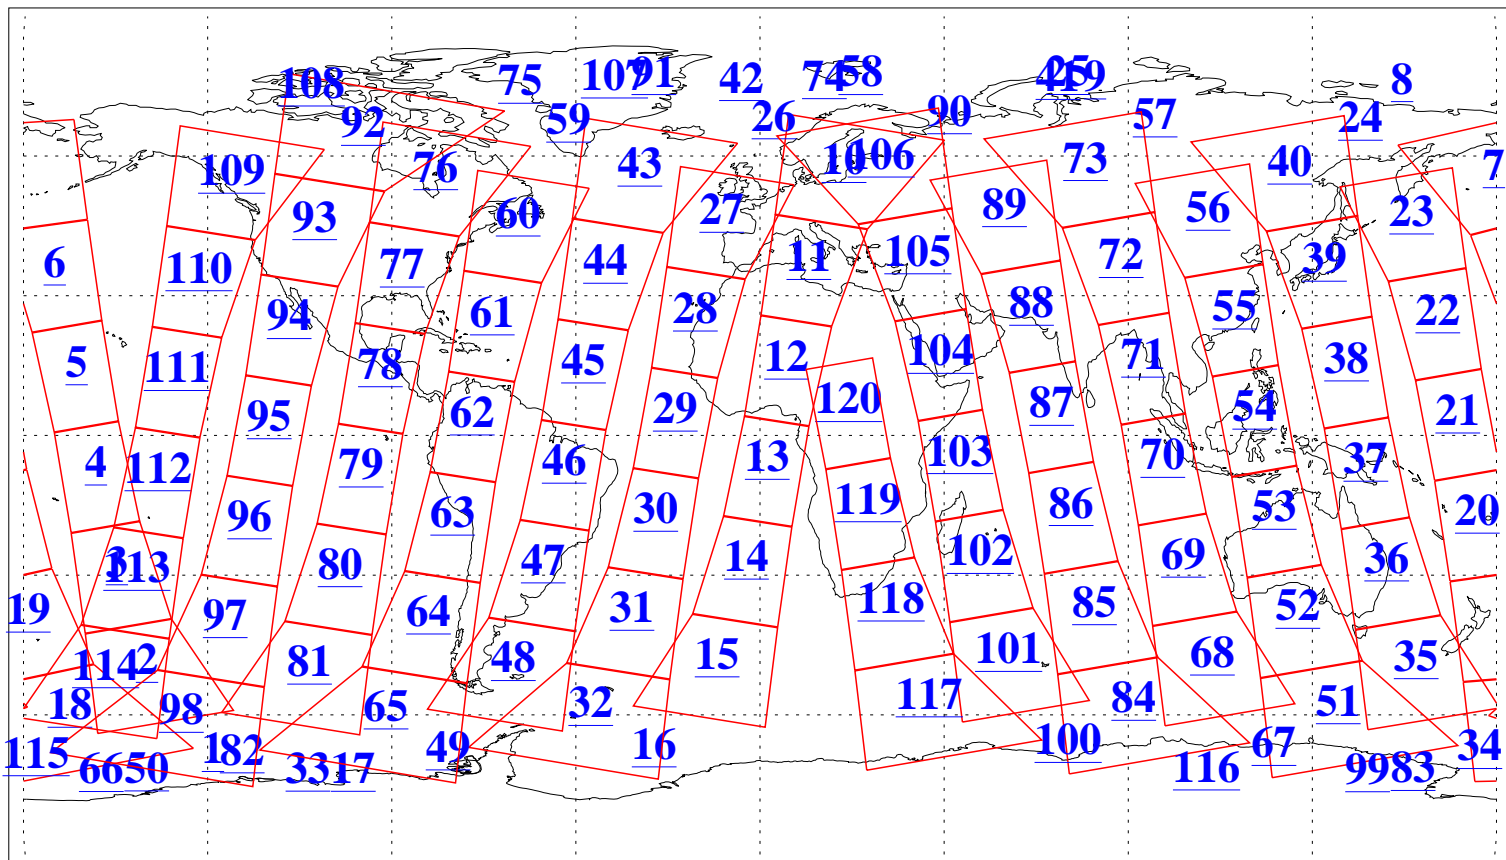

L1B Availability
AMSU Granules: 240
HSB Granules: 0
AIRS Granules: 240

30 Mar 2003
DoY 89
Aqua Day 330
Granules: 1 to 120

Granules: 121 to 240

Legend: AMSU Available, HSB Available, AIRS Available

L1B Availability
AMSU Granules: 240
HSB Granules: 0
AIRS Granules: 240

30 Mar 2003
DoY 89
Aqua Day 330

Ascending Granules

Descending Granules

Legend: AMSU Available, HSB Available, AIRS Available

L1B Availability
 AMSU Granules: 240
 HSB Granules: 0
 AIRS Granules: 240

30 Mar 2003
 DoY 89
 Aqua Day 330

Northern Hemisphere Granules

Southern Hemisphere Granules

Legend: AMSU Available, HSB Available, AIRS Available