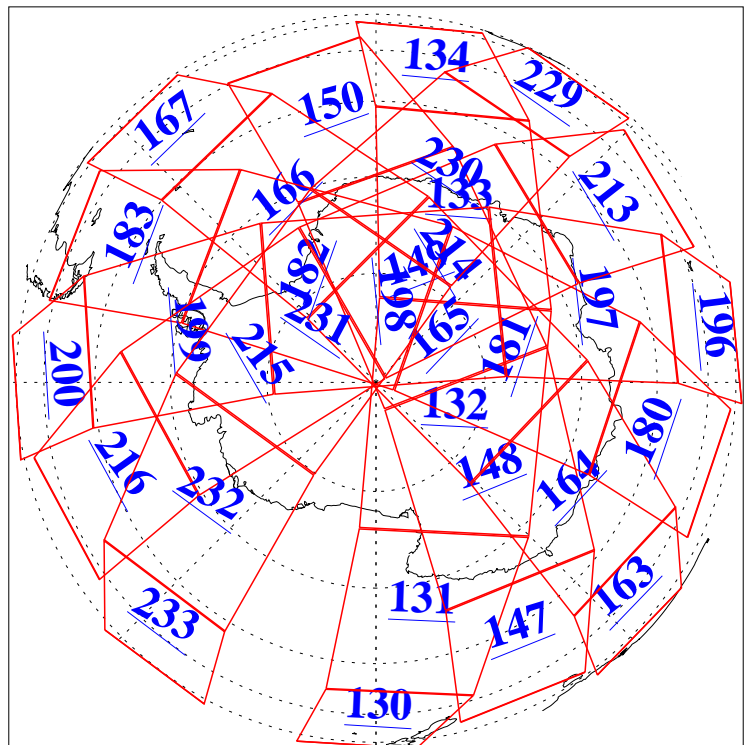

L1B Availability
AMSU Granules: 240
HSB Granules: 0
AIRS Granules: 240

30 Mar 2003
DoY 89
Aqua Day 330
Granules: 1 to 120

Granules: 121 to 240

Legend: AMSU Available, HSB Available, AIRS Available

L1B Availability
AMSU Granules: 240
HSB Granules: 0
AIRS Granules: 240

30 Mar 2003
DoY 89
Aqua Day 330

Ascending Granules

Descending Granules

Legend: AMSU Available, HSB Available, AIRS Available

L1B Availability
 AMSU Granules: 240
 HSB Granules: 0
 AIRS Granules: 240

30 Mar 2003
 DoY 89
 Aqua Day 330

Northern Hemisphere Granules

Southern Hemisphere Granules

Legend: AMSU Available, HSB Available, AIRS Available