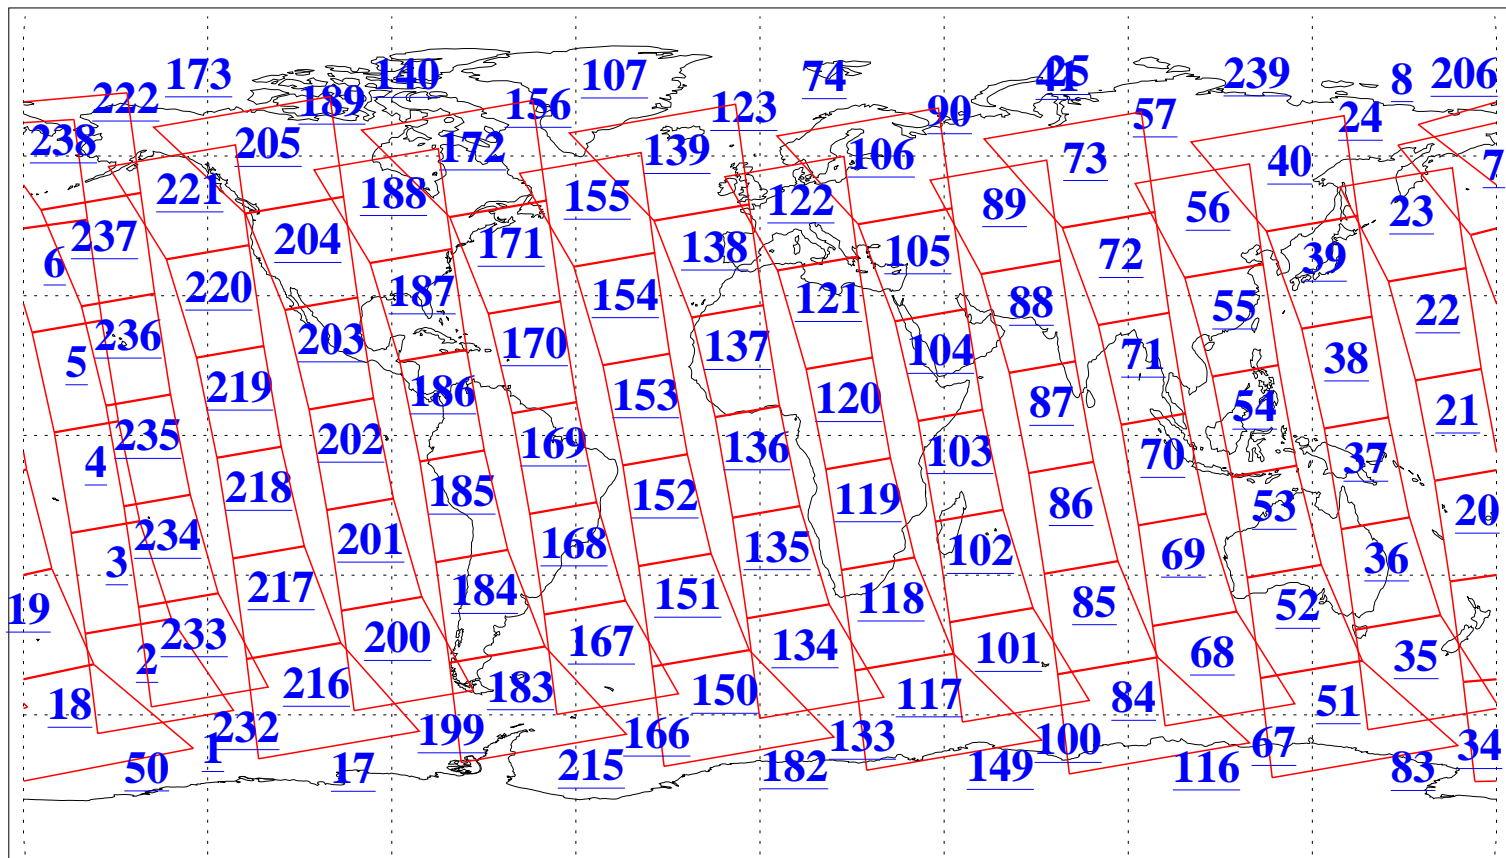

L1B Availability
AMSU Granules: 240
HSB Granules: 0
AIRS Granules: 240

30 Mar 2003
DoY 89
Aqua Day 330
Granules: 1 to 120

Granules: 121 to 240

Legend: AMSU Available, HSB Available, AIRS Available

L1B Availability
AMSU Granules: 240
HSB Granules: 0
AIRS Granules: 240

30 Mar 2003
DoY 89
Aqua Day 330

Ascending Granules

Descending Granules

Legend: AMSU Available, HSB Available, AIRS Available

L1B Availability
 AMSU Granules: 240
 HSB Granules: 0
 AIRS Granules: 240

30 Mar 2003
 DoY 89
 Aqua Day 330

Northern Hemisphere Granules

Southern Hemisphere Granules

Legend: AMSU Available, HSB Available, AIRS Available