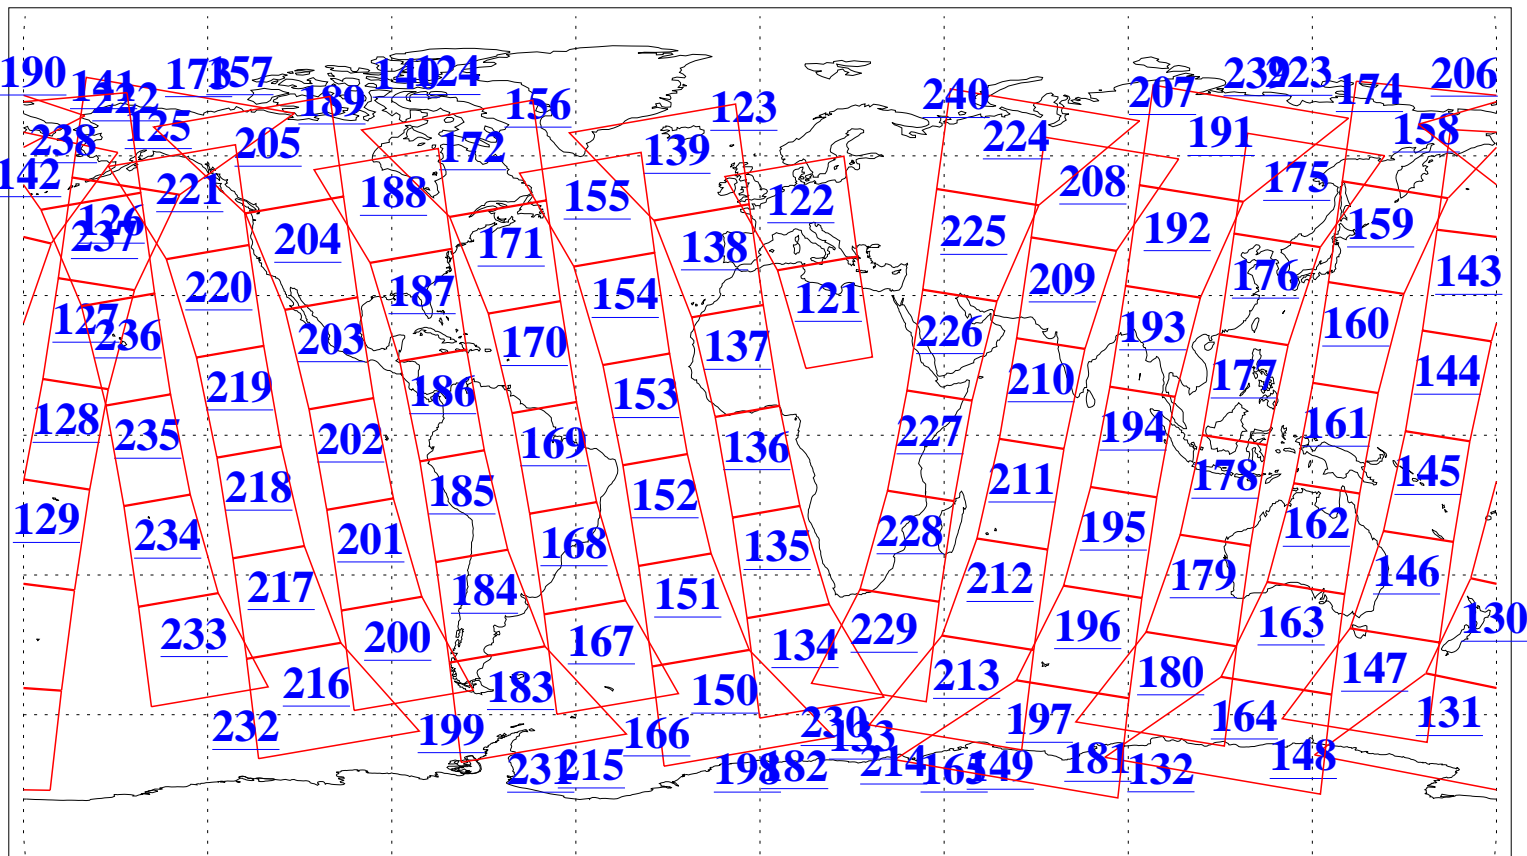

L1B Availability
AMSU Granules: 240
HSB Granules: 0
AIRS Granules: 240

30 Mar 2003
DoY 89
Aqua Day 330
Granules: 1 to 120

Granules: 121 to 240

Legend: AMSU Available, HSB Available, AIRS Available

L1B Availability
AMSU Granules: 240
HSB Granules: 0
AIRS Granules: 240

30 Mar 2003
DoY 89
Aqua Day 330

Ascending Granules

Descending Granules

Legend: AMSU Available, HSB Available, AIRS Available

L1B Availability
 AMSU Granules: 240
 HSB Granules: 0
 AIRS Granules: 240

30 Mar 2003
 DoY 89
 Aqua Day 330

Northern Hemisphere Granules

Southern Hemisphere Granules

Legend: AMSU Available, HSB Available, AIRS Available