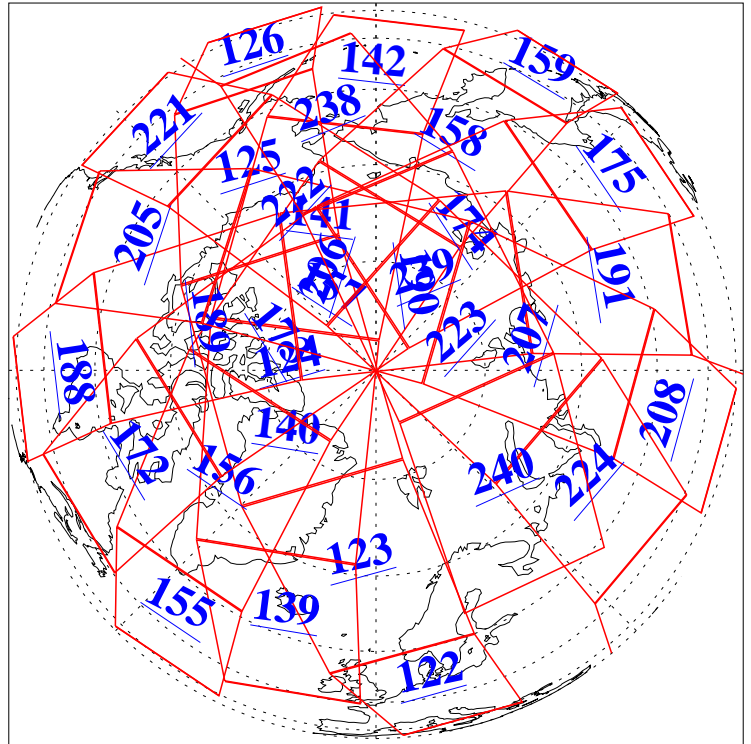

L1B Availability
AMSU Granules: 240
HSB Granules: 0
AIRS Granules: 240

30 Mar 2003
DoY 89
Aqua Day 330
Granules: 1 to 120

Granules: 121 to 240

Legend: AMSU Available, HSB Available, AIRS Available

L1B Availability
AMSU Granules: 240
HSB Granules: 0
AIRS Granules: 240

30 Mar 2003
DoY 89
Aqua Day 330

Ascending Granules

Descending Granules

Legend: AMSU Available, HSB Available, AIRS Available

L1B Availability
 AMSU Granules: 240
 HSB Granules: 0
 AIRS Granules: 240

30 Mar 2003
 DoY 89
 Aqua Day 330

Northern Hemisphere Granules

Southern Hemisphere Granules

Legend: AMSU Available, HSB Available, AIRS Available