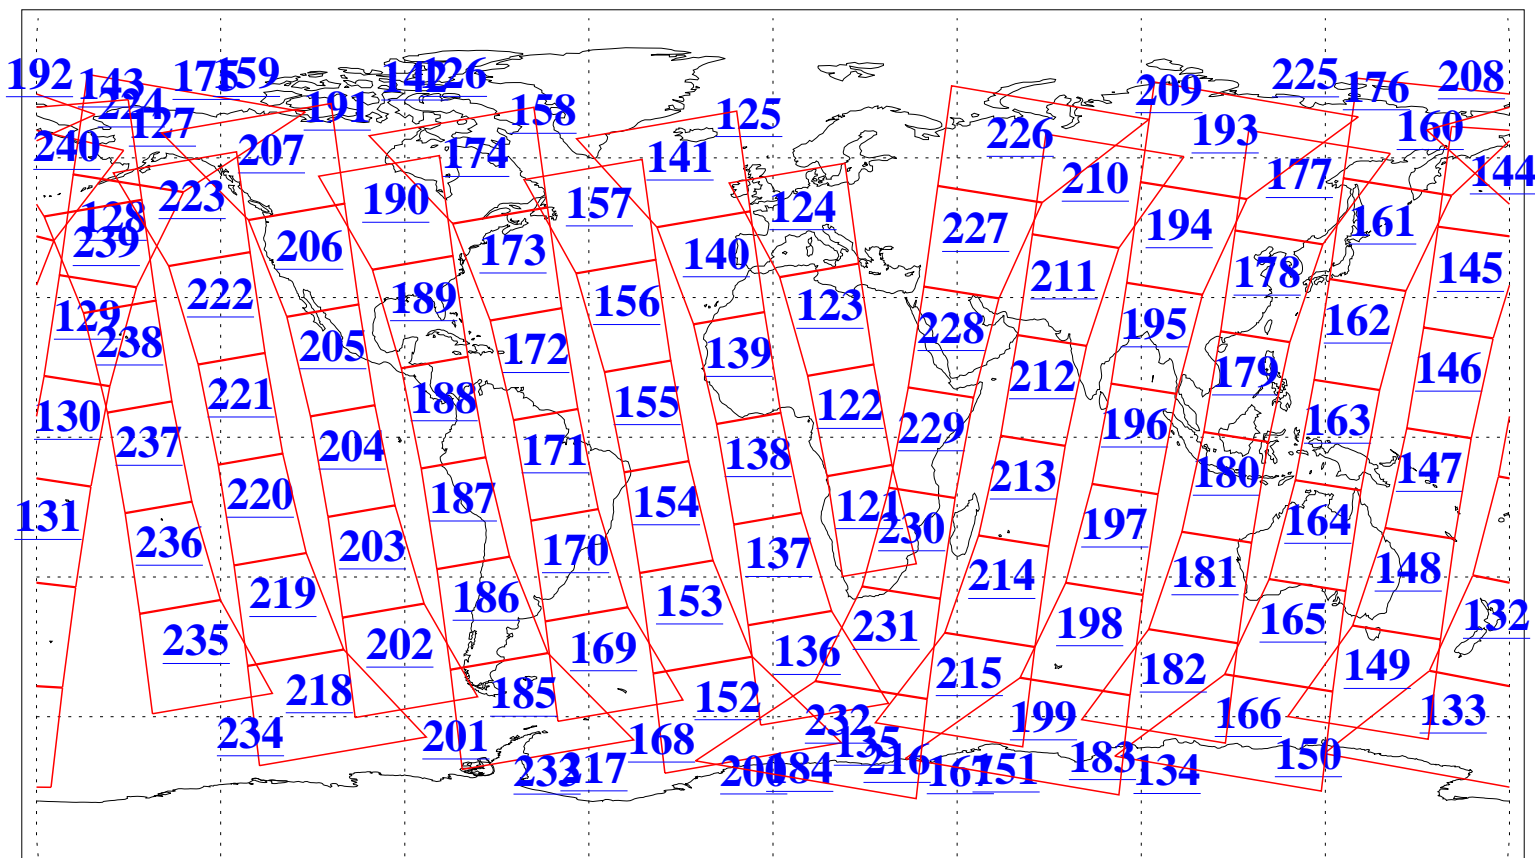

L1B Availability
AMSU Granules: 240
HSB Granules: 0
AIRS Granules: 240

28 Mar 2003
DoY 87
Aqua Day 328
Granules: 1 to 120

Granules: 121 to 240

Legend: AMSU Available, HSB Available, AIRS Available

L1B Availability
AMSU Granules: 240
HSB Granules: 0
AIRS Granules: 240

28 Mar 2003
DoY 87
Aqua Day 328

Ascending Granules

Descending Granules

Legend: AMSU Available, HSB Available, AIRS Available

L1B Availability
 AMSU Granules: 240
 HSB Granules: 0
 AIRS Granules: 240

28 Mar 2003
 DoY 87
 Aqua Day 328

Northern Hemisphere Granules

Southern Hemisphere Granules

Legend: AMSU Available, HSB Available, AIRS Available