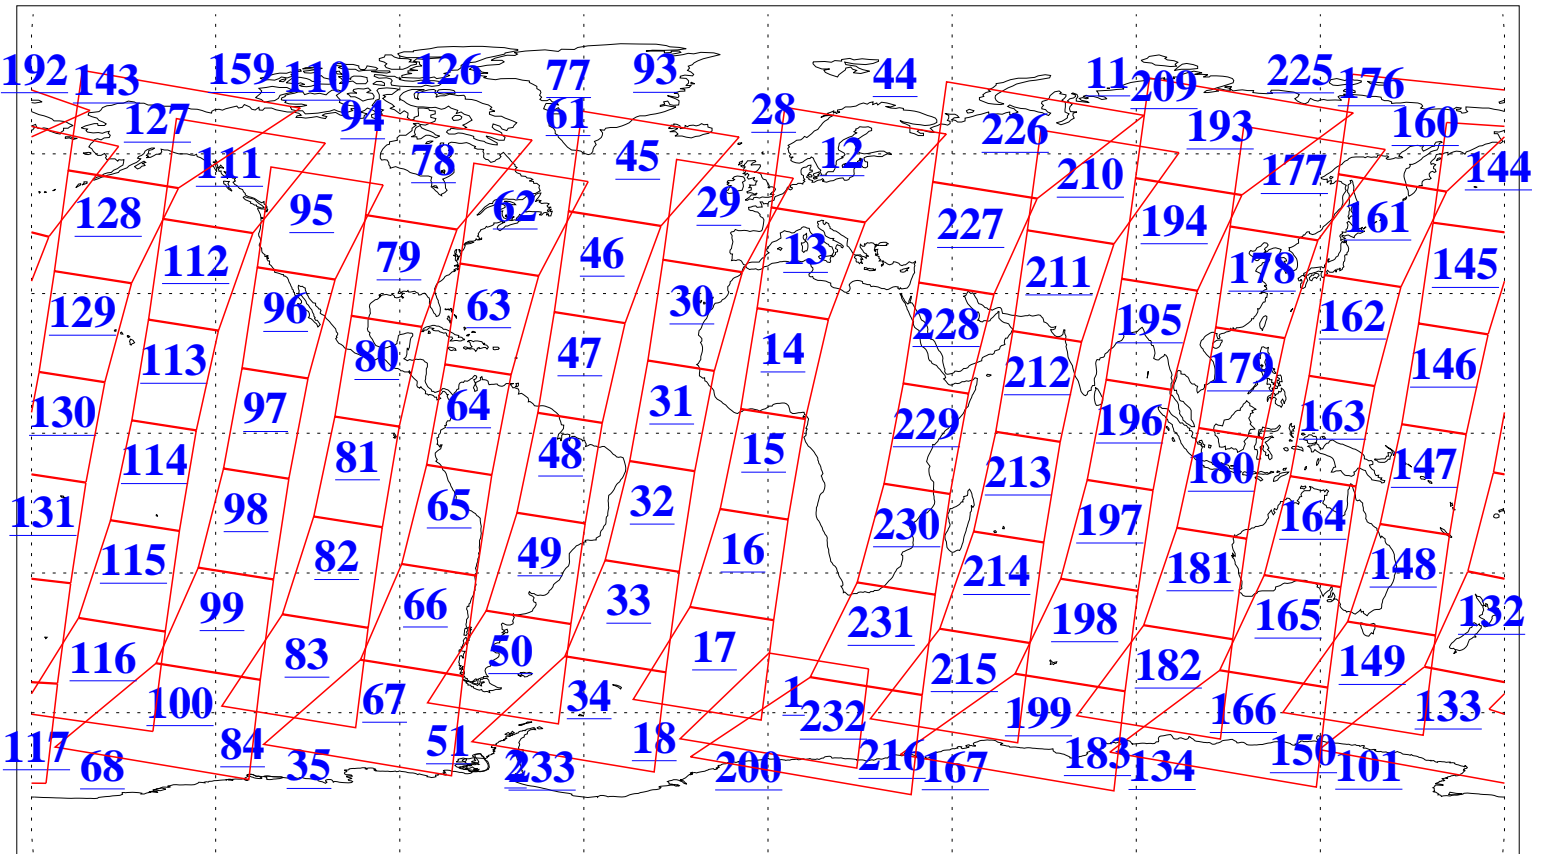

L1B Availability
AMSU Granules: 240
HSB Granules: 0
AIRS Granules: 240

28 Mar 2003
DoY 87
Aqua Day 328
Granules: 1 to 120

Granules: 121 to 240

Legend: AMSU Available, HSB Available, AIRS Available

L1B Availability
AMSU Granules: 240
HSB Granules: 0
AIRS Granules: 240

28 Mar 2003
DoY 87
Aqua Day 328

Ascending Granules

Descending Granules

Legend: AMSU Available, HSB Available, AIRS Available

L1B Availability
 AMSU Granules: 240
 HSB Granules: 0
 AIRS Granules: 240

28 Mar 2003
 DoY 87
 Aqua Day 328

Northern Hemisphere Granules

Southern Hemisphere Granules

Legend: AMSU Available, HSB Available, AIRS Available