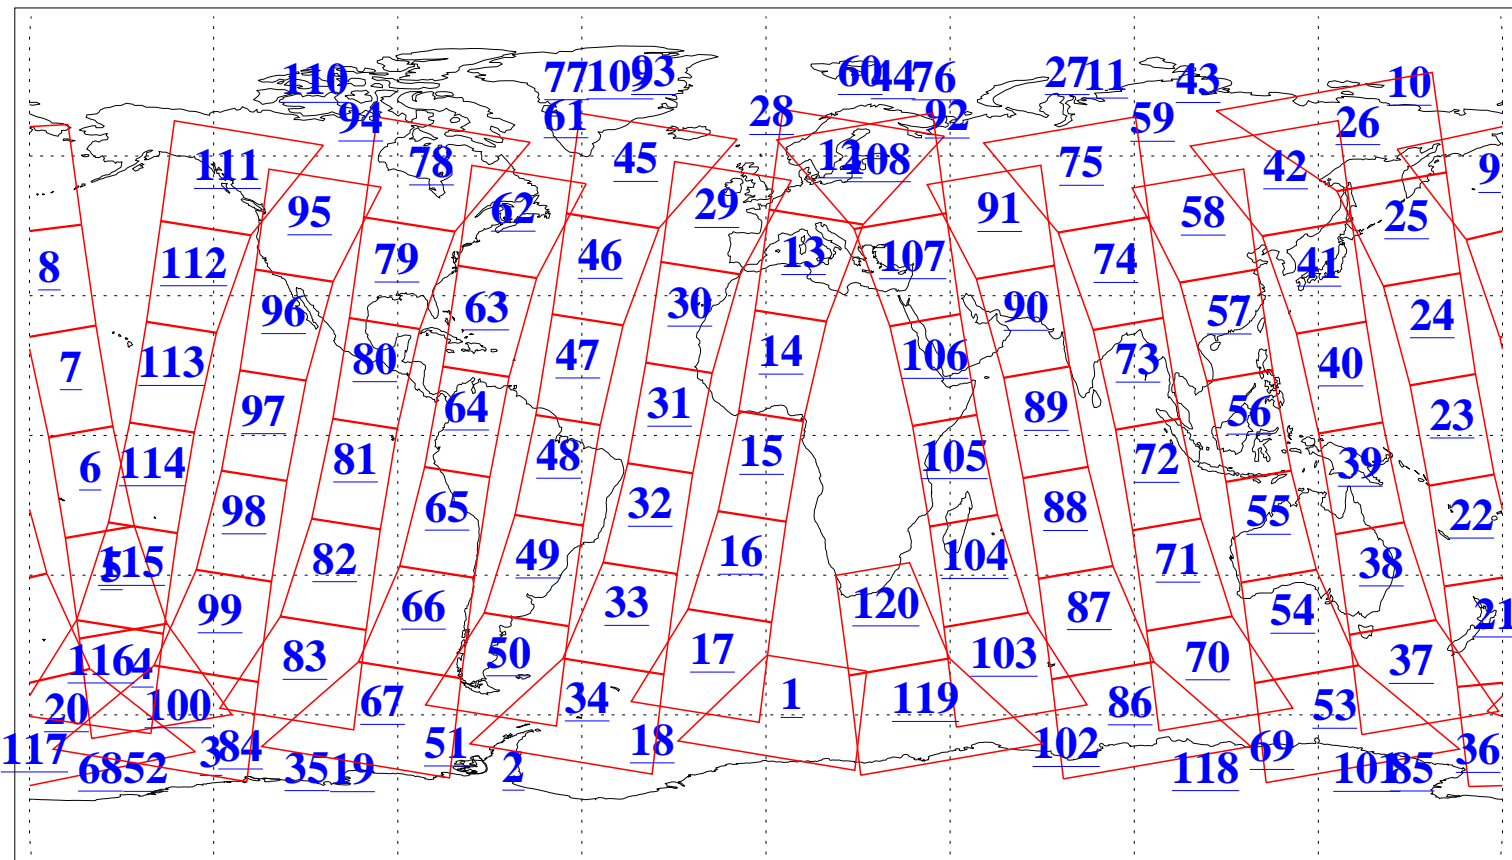

L1B Availability
AMSU Granules: 240
HSB Granules: 0
AIRS Granules: 240

28 Mar 2003
DoY 87
Aqua Day 328
Granules: 1 to 120

Granules: 121 to 240

Legend: AMSU Available, HSB Available, AIRS Available

L1B Availability
AMSU Granules: 240
HSB Granules: 0
AIRS Granules: 240

28 Mar 2003
DoY 87
Aqua Day 328

Ascending Granules

Descending Granules

Legend: AMSU Available, HSB Available, AIRS Available

L1B Availability
 AMSU Granules: 240
 HSB Granules: 0
 AIRS Granules: 240

28 Mar 2003
 DoY 87
 Aqua Day 328

Northern Hemisphere Granules

Southern Hemisphere Granules

Legend: AMSU Available, HSB Available, AIRS Available