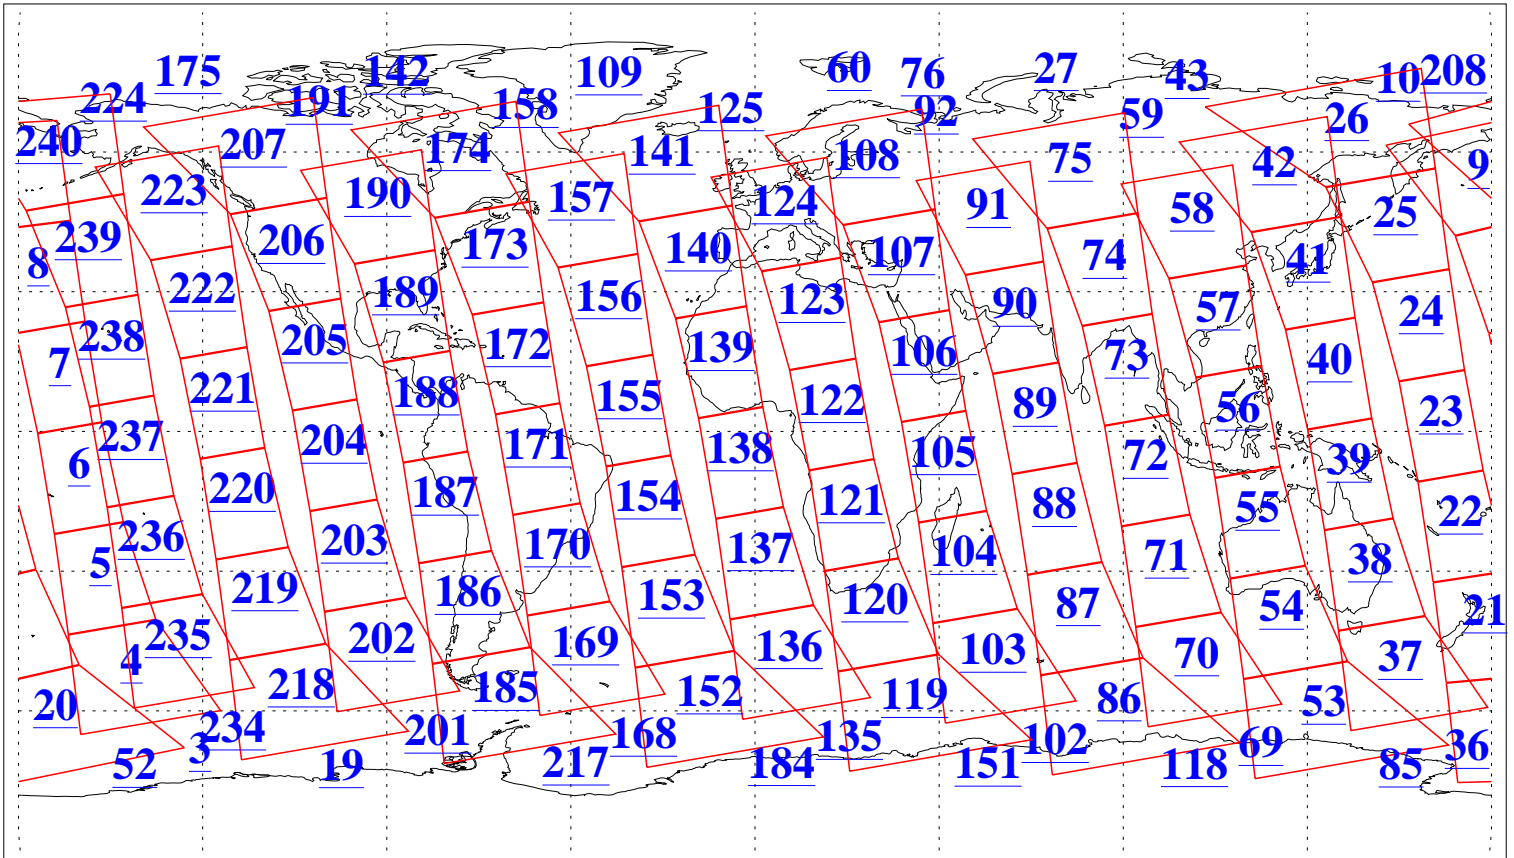

L1B Availability
AMSU Granules: 240
HSB Granules: 0
AIRS Granules: 240

28 Mar 2003
DoY 87
Aqua Day 328
Granules: 1 to 120

Granules: 121 to 240

Legend: AMSU Available, HSB Available, AIRS Available

L1B Availability
AMSU Granules: 240
HSB Granules: 0
AIRS Granules: 240

28 Mar 2003
DoY 87
Aqua Day 328

Ascending Granules

Descending Granules

Legend: AMSU Available, HSB Available, AIRS Available

L1B Availability
 AMSU Granules: 240
 HSB Granules: 0
 AIRS Granules: 240

28 Mar 2003
 DoY 87
 Aqua Day 328

Northern Hemisphere Granules

Southern Hemisphere Granules

Legend: AMSU Available, HSB Available, AIRS Available