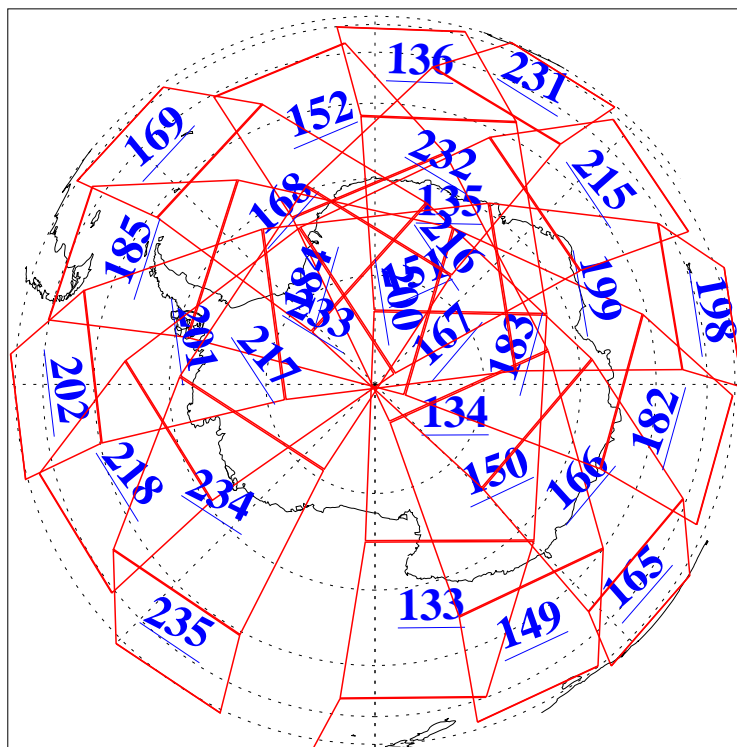

L1B Availability
AMSU Granules: 240
HSB Granules: 0
AIRS Granules: 240

28 Mar 2003
DoY 87
Aqua Day 328
Granules: 1 to 120

Granules: 121 to 240

Legend: AMSU Available, HSB Available, AIRS Available

L1B Availability
AMSU Granules: 240
HSB Granules: 0
AIRS Granules: 240

28 Mar 2003
DoY 87
Aqua Day 328

Ascending Granules

Descending Granules

Legend: AMSU Available, HSB Available, AIRS Available

L1B Availability
 AMSU Granules: 240
 HSB Granules: 0
 AIRS Granules: 240

28 Mar 2003
 DoY 87
 Aqua Day 328

Northern Hemisphere Granules

Southern Hemisphere Granules

Legend: AMSU Available, HSB Available, AIRS Available