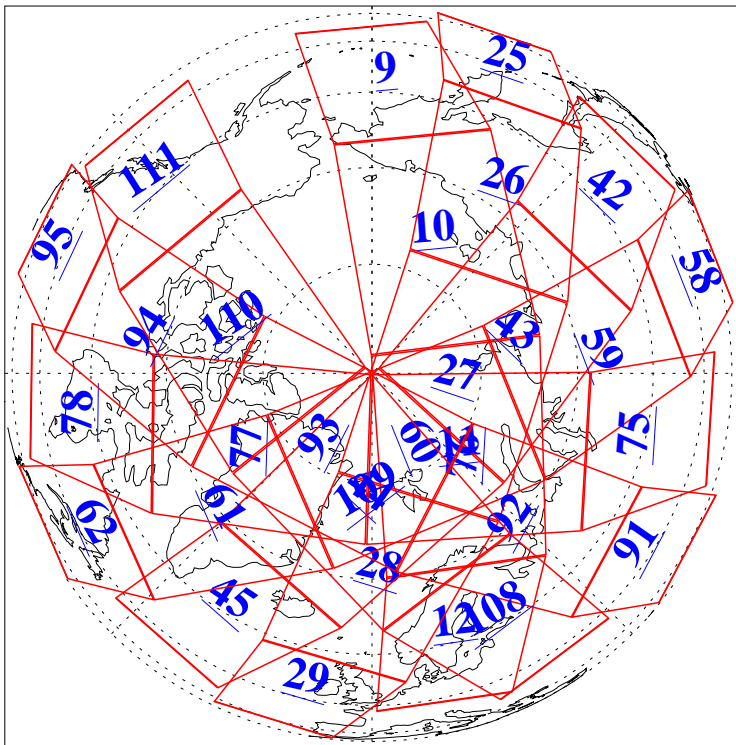

L1B Availability
AMSU Granules: 240
HSB Granules: 0
AIRS Granules: 240

28 Mar 2003
DoY 87
Aqua Day 328
Granules: 1 to 120

Granules: 121 to 240

Legend: AMSU Available, HSB Available, AIRS Available

L1B Availability
AMSU Granules: 240
HSB Granules: 0
AIRS Granules: 240

28 Mar 2003
DoY 87
Aqua Day 328

Ascending Granules

Descending Granules

Legend: AMSU Available, HSB Available, AIRS Available

L1B Availability
 AMSU Granules: 240
 HSB Granules: 0
 AIRS Granules: 240

28 Mar 2003
 DoY 87
 Aqua Day 328

Northern Hemisphere Granules

Southern Hemisphere Granules

Legend: AMSU Available, HSB Available, AIRS Available