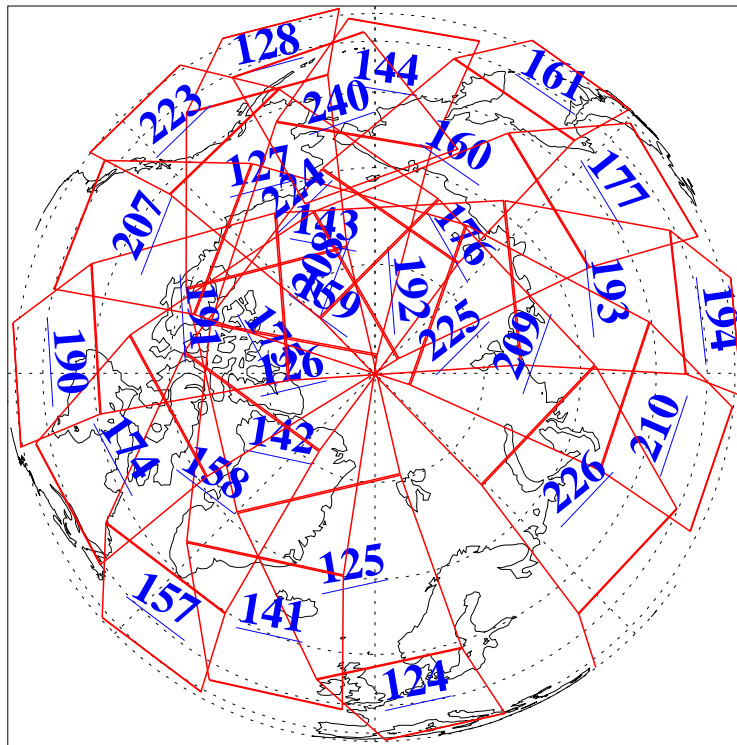

L1B Availability
AMSU Granules: 240
HSB Granules: 0
AIRS Granules: 240

28 Mar 2003
DoY 87
Aqua Day 328
Granules: 1 to 120

Granules: 121 to 240

Legend: AMSU Available, HSB Available, AIRS Available

L1B Availability
AMSU Granules: 240
HSB Granules: 0
AIRS Granules: 240

28 Mar 2003
DoY 87
Aqua Day 328

Ascending Granules

Descending Granules

Legend: AMSU Available, HSB Available, AIRS Available

L1B Availability
 AMSU Granules: 240
 HSB Granules: 0
 AIRS Granules: 240

28 Mar 2003
 DoY 87
 Aqua Day 328

Northern Hemisphere Granules

Southern Hemisphere Granules

Legend: AMSU Available, HSB Available, AIRS Available