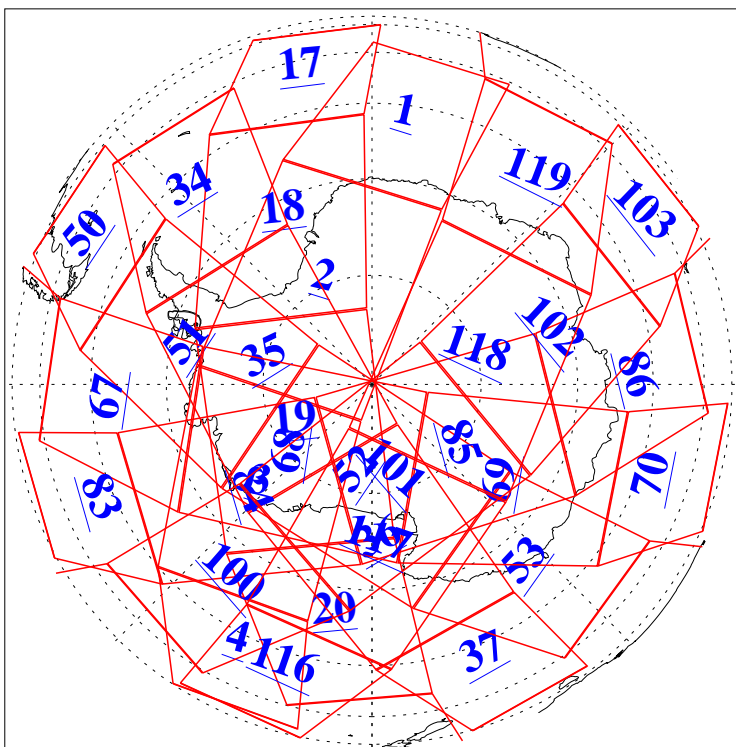

L1B Availability
AMSU Granules: 240
HSB Granules: 0
AIRS Granules: 240

28 Mar 2003
DoY 87
Aqua Day 328
Granules: 1 to 120

Granules: 121 to 240

Legend: AMSU Available, HSB Available, AIRS Available

L1B Availability
AMSU Granules: 240
HSB Granules: 0
AIRS Granules: 240

28 Mar 2003
DoY 87
Aqua Day 328

Ascending Granules

Descending Granules

Legend: AMSU Available, HSB Available, AIRS Available

L1B Availability
 AMSU Granules: 240
 HSB Granules: 0
 AIRS Granules: 240

28 Mar 2003
 DoY 87
 Aqua Day 328

Northern Hemisphere Granules

Southern Hemisphere Granules

Legend: AMSU Available, HSB Available, AIRS Available