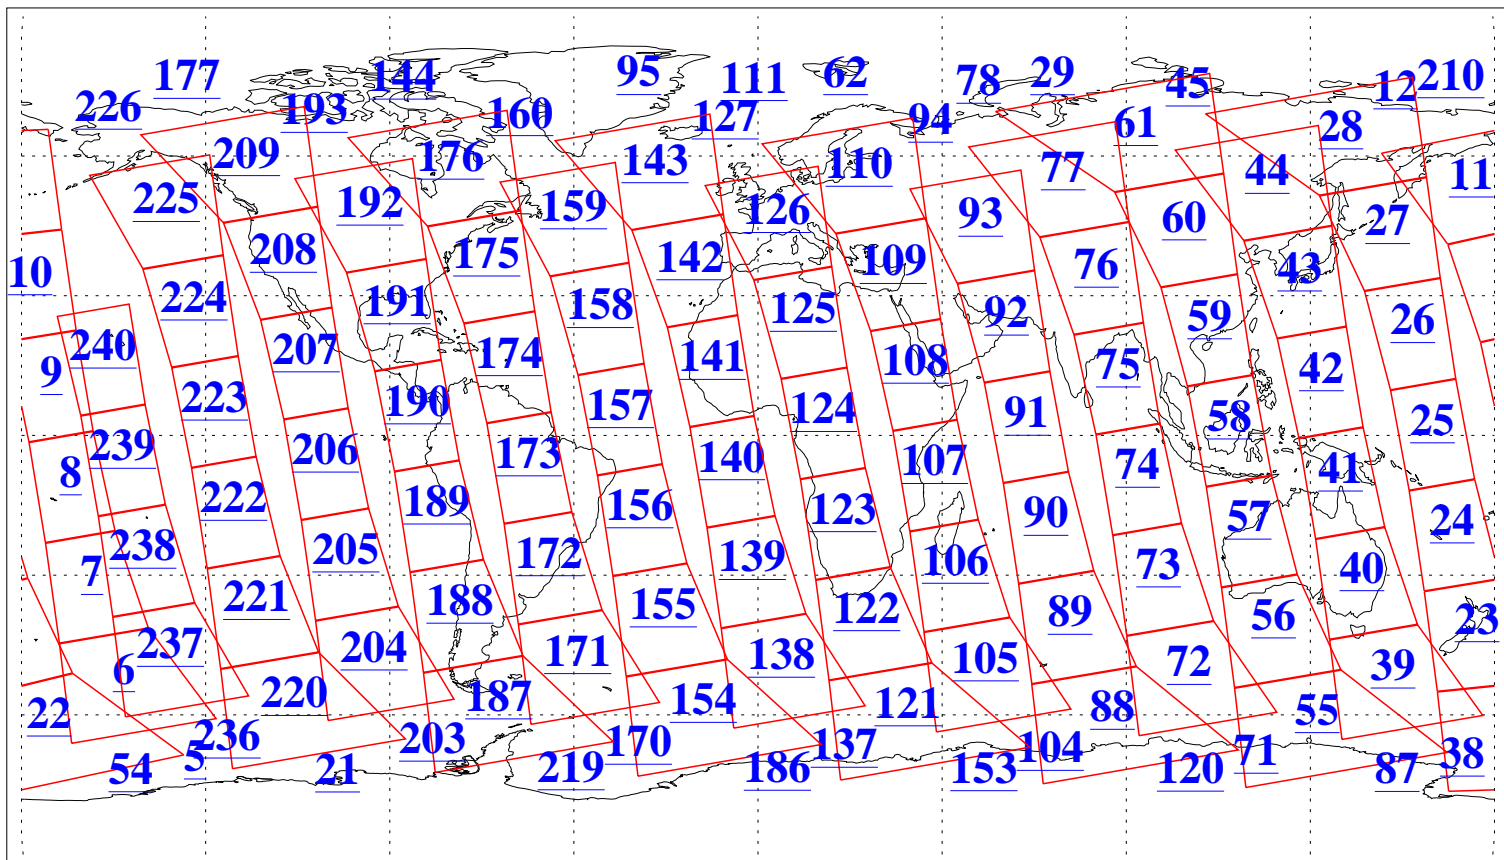

L1B Availability  
AMSU Granules: 240  
HSB Granules: 0  
AIRS Granules: 240

26 Mar 2003  
DoY 85  
Aqua Day 326  
Granules: 1 to 120

Granules: 121 to 240

Legend: AMSU Available, HSB Available, AIRS Available

L1B Availability  
AMSU Granules: 240  
HSB Granules: 0  
AIRS Granules: 240

26 Mar 2003  
DoY 85  
Aqua Day 326

Ascending Granules

Descending Granules

Legend: AMSU Available, HSB Available, AIRS Available