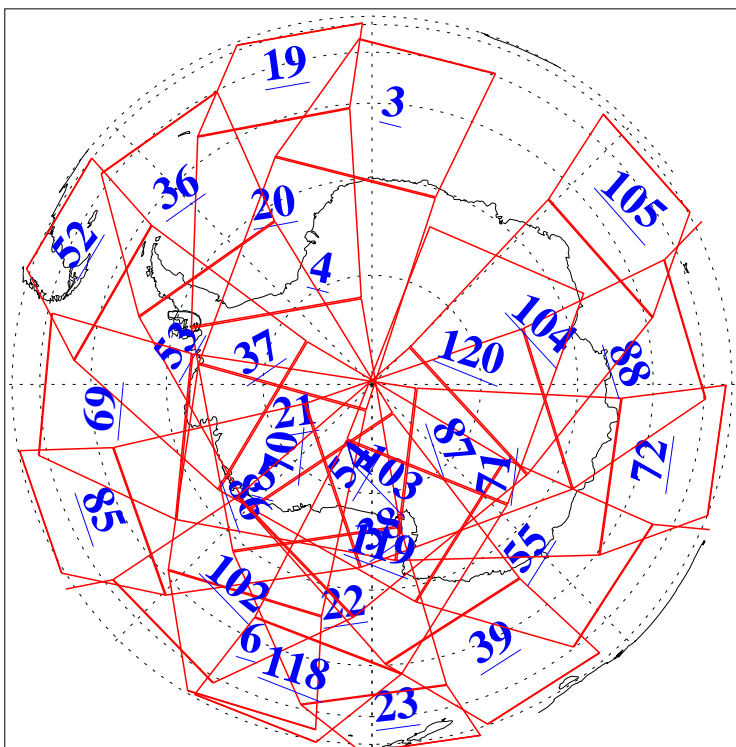

Legend: AMSU Available, HSB Available, AIRS Available