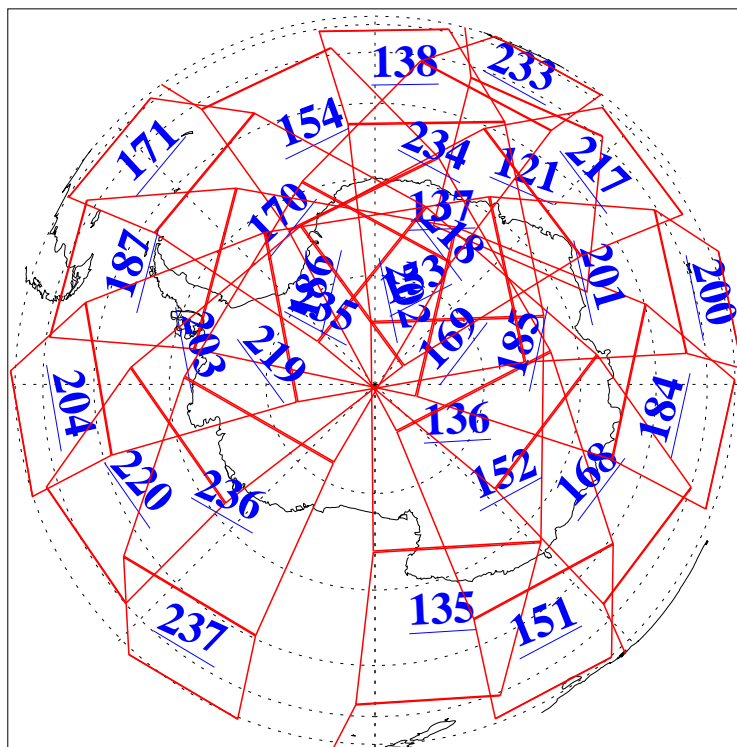

Legend: AMSU Available, HSB Available, AIRS Available