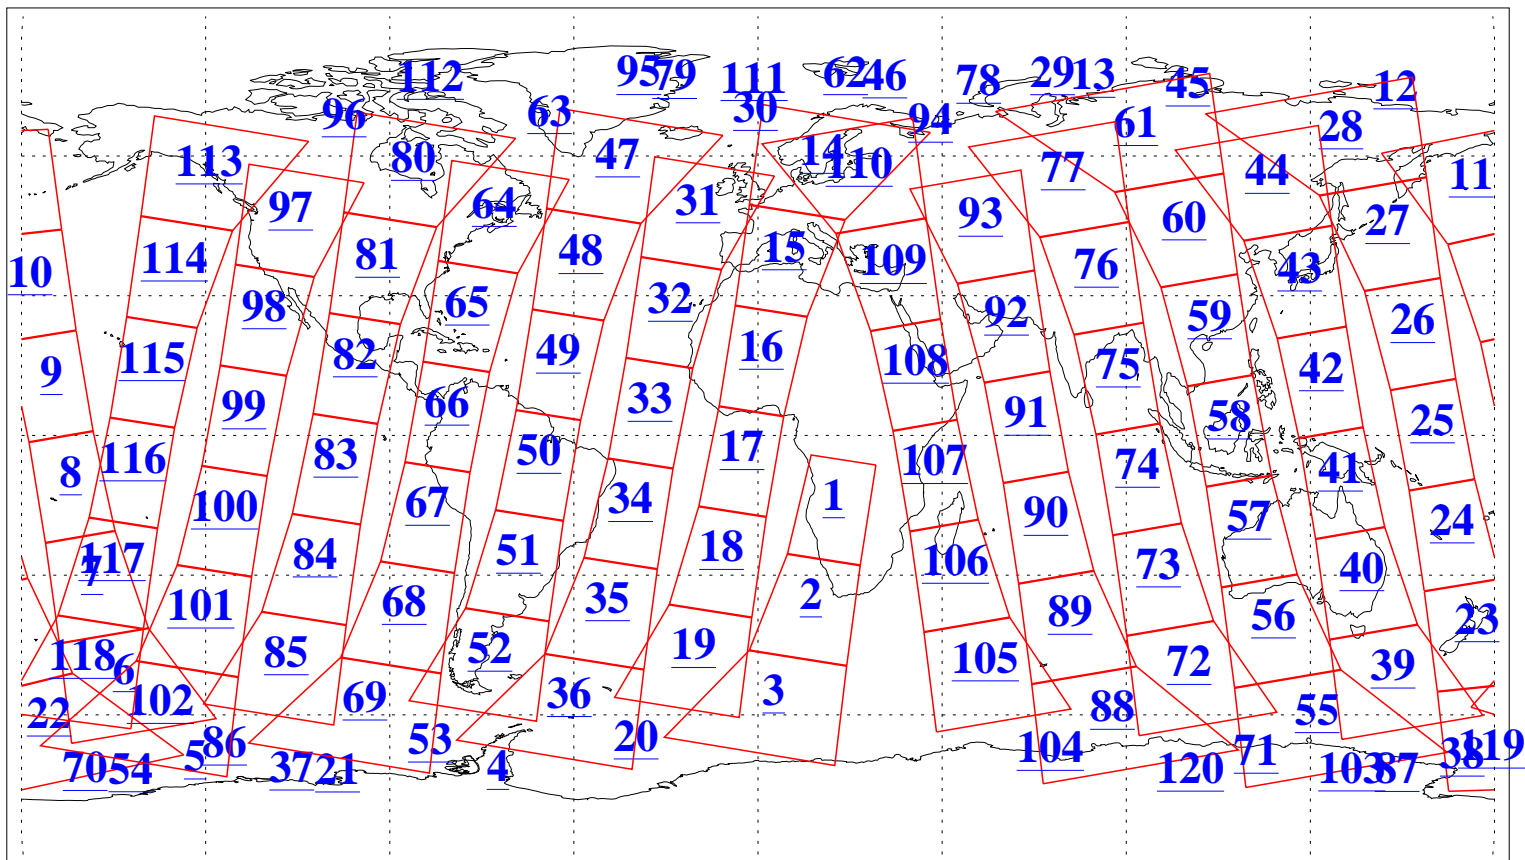

L1B Availability  
AMSU Granules: 240  
HSB Granules: 0  
AIRS Granules: 240

26 Mar 2003  
DoY 85  
Aqua Day 326  
Granules: 1 to 120

Granules: 121 to 240

Legend: AMSU Available, HSB Available, AIRS Available

L1B Availability  
AMSU Granules: 240  
HSB Granules: 0  
AIRS Granules: 240

26 Mar 2003  
DoY 85  
Aqua Day 326

Ascending Granules

Descending Granules

Legend: AMSU Available, HSB Available, AIRS Available