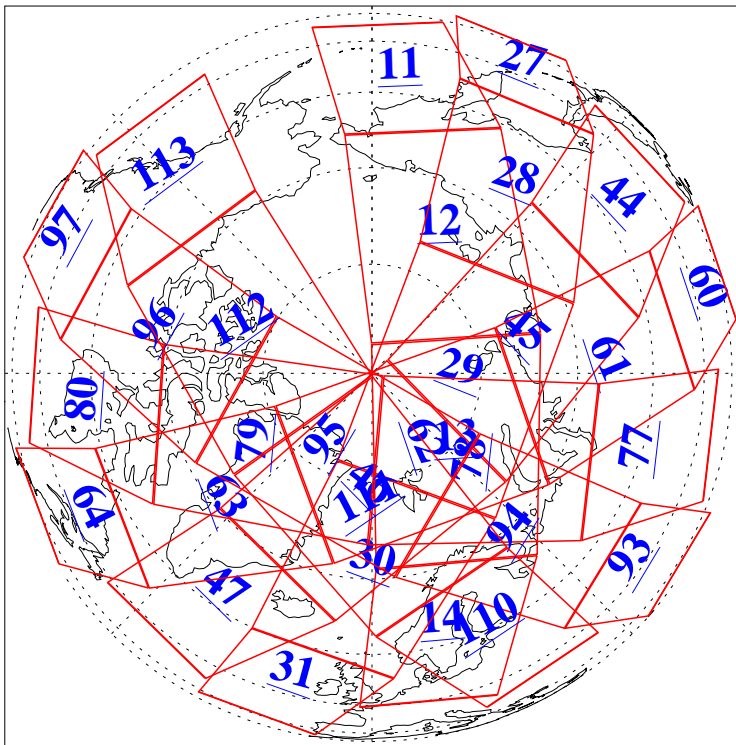

L1B Availability  
AMSU Granules: 240  
HSB Granules: 0  
AIRS Granules: 240

26 Mar 2003  
DoY 85  
Aqua Day 326  
Granules: 1 to 120

Granules: 121 to 240

Legend: AMSU Available, HSB Available, AIRS Available

L1B Availability  
AMSU Granules: 240  
HSB Granules: 0  
AIRS Granules: 240

26 Mar 2003  
DoY 85  
Aqua Day 326

Ascending Granules

Descending Granules

Legend: AMSU Available, HSB Available, AIRS Available

### Northern Hemisphere Granules