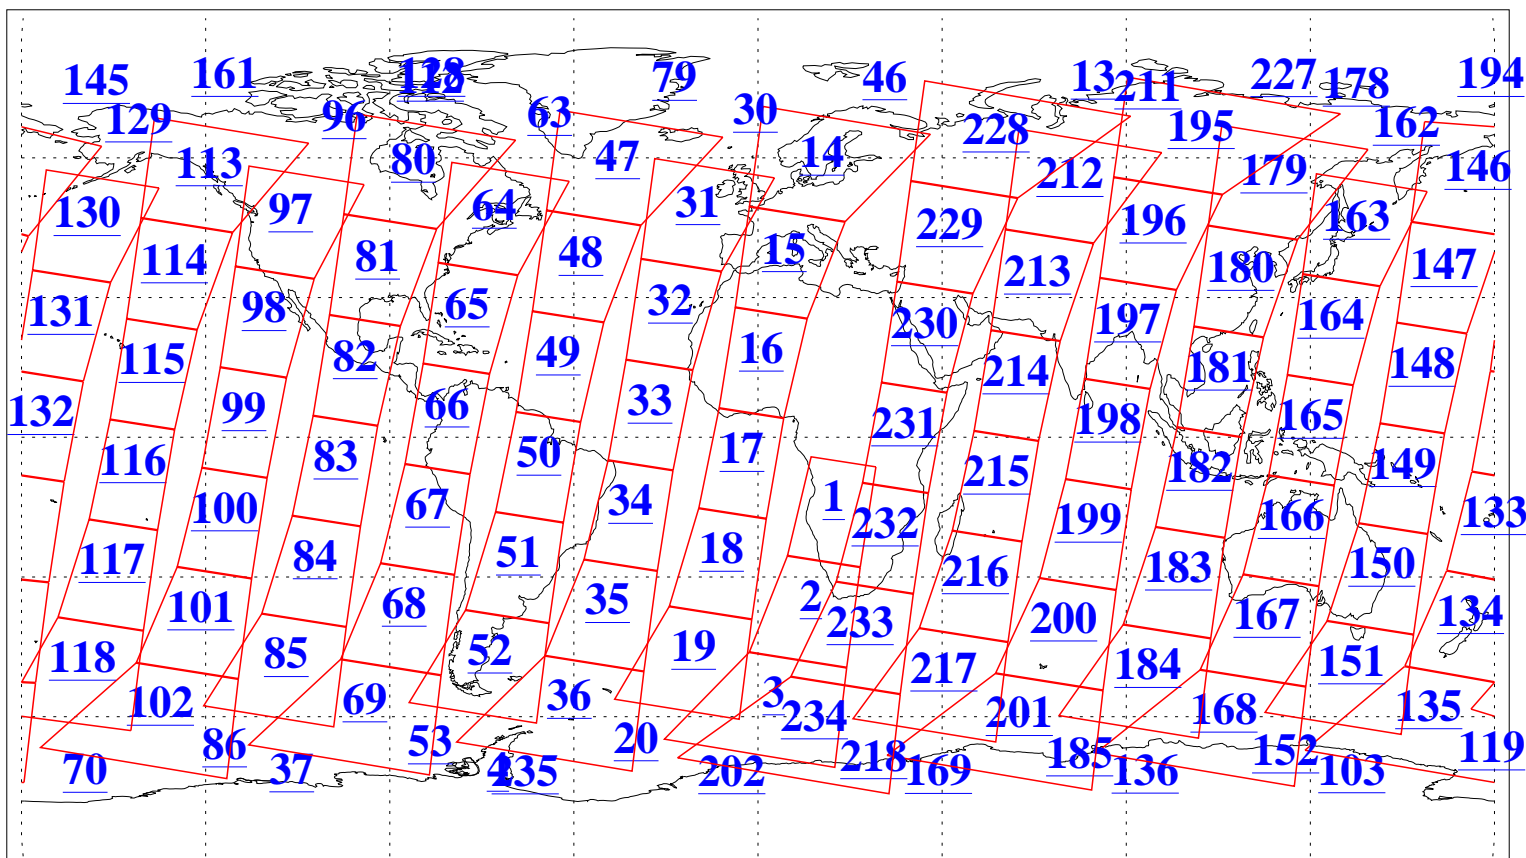

L1B Availability  
AMSU Granules: 240  
HSB Granules: 0  
AIRS Granules: 240

26 Mar 2003  
DoY 85  
Aqua Day 326  
Granules: 1 to 120

Granules: 121 to 240

Legend: AMSU Available, HSB Available, AIRS Available

L1B Availability  
AMSU Granules: 240  
HSB Granules: 0  
AIRS Granules: 240

26 Mar 2003  
DoY 85  
Aqua Day 326

Ascending Granules

Descending Granules

Legend: AMSU Available, HSB Available, AIRS Available