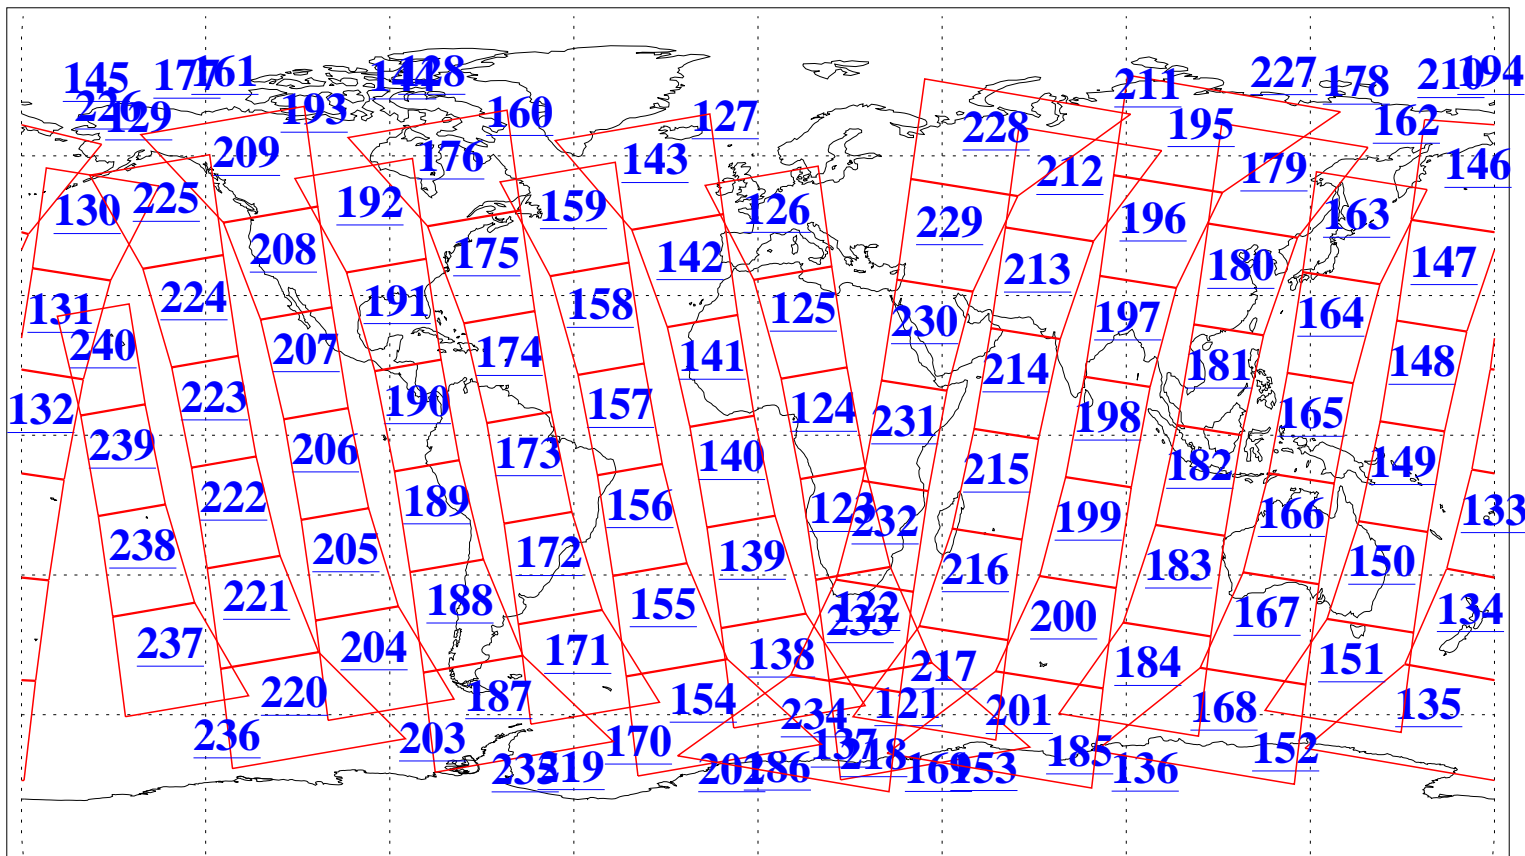

L1B Availability  
AMSU Granules: 240  
HSB Granules: 0  
AIRS Granules: 240

26 Mar 2003  
DoY 85  
Aqua Day 326  
Granules: 1 to 120

Granules: 121 to 240

Legend: AMSU Available, HSB Available, AIRS Available

L1B Availability  
AMSU Granules: 240  
HSB Granules: 0  
AIRS Granules: 240

26 Mar 2003  
DoY 85  
Aqua Day 326

Ascending Granules

Descending Granules

Legend: AMSU Available, HSB Available, AIRS Available