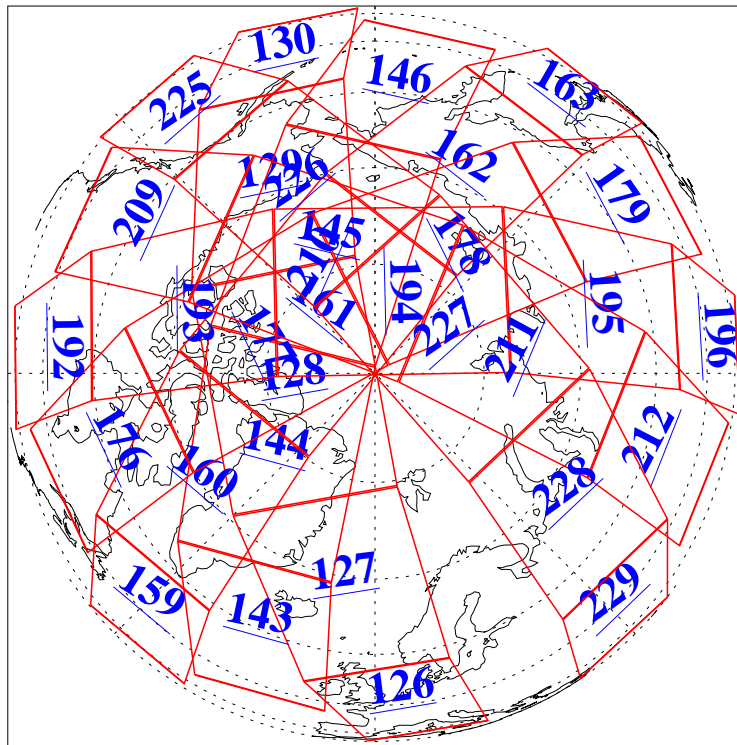

L1B Availability  
AMSU Granules: 240  
HSB Granules: 0  
AIRS Granules: 240

26 Mar 2003  
DoY 85  
Aqua Day 326

Ascending Granules

Descending Granules

Legend: AMSU Available, HSB Available, AIRS Available

### Northern Hemisphere Granules