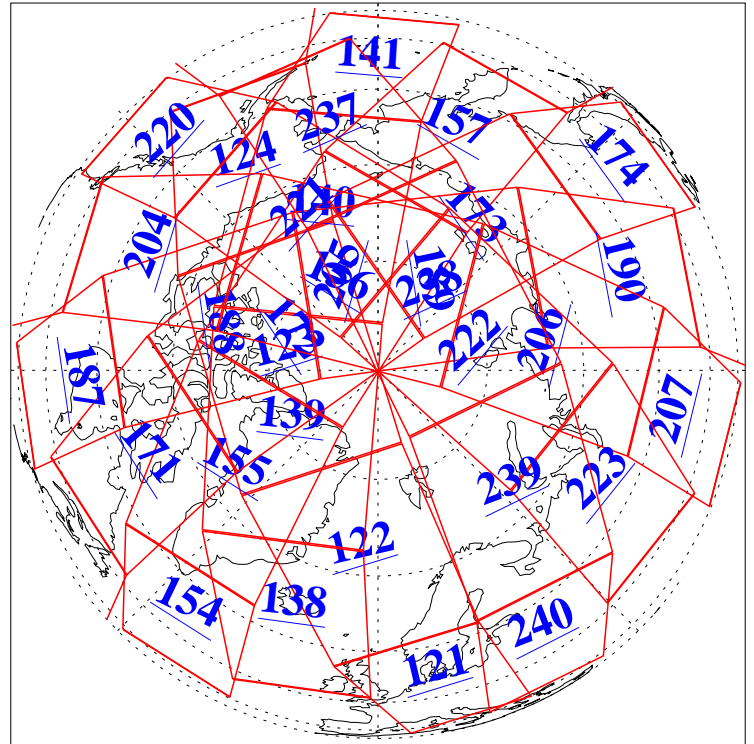

L1B Availability  
AMSU Granules: 240  
HSB Granules: 0  
AIRS Granules: 240

23 Mar 2003  
DoY 82  
Aqua Day 323  
Granules: 1 to 120

Granules: 121 to 240

Legend: AMSU Available, HSB Available, AIRS Available

L1B Availability  
AMSU Granules: 240  
HSB Granules: 0  
AIRS Granules: 240

23 Mar 2003  
DoY 82  
Aqua Day 323

Ascending Granules

Descending Granules

Legend: AMSU Available, HSB Available, AIRS Available

L1B Availability  
 AMSU Granules: 240  
 HSB Granules: 0  
 AIRS Granules: 240

23 Mar 2003  
 DoY 82  
 Aqua Day 323

Northern Hemisphere Granules

Southern Hemisphere Granules

Legend: AMSU Available, HSB Available, AIRS Available