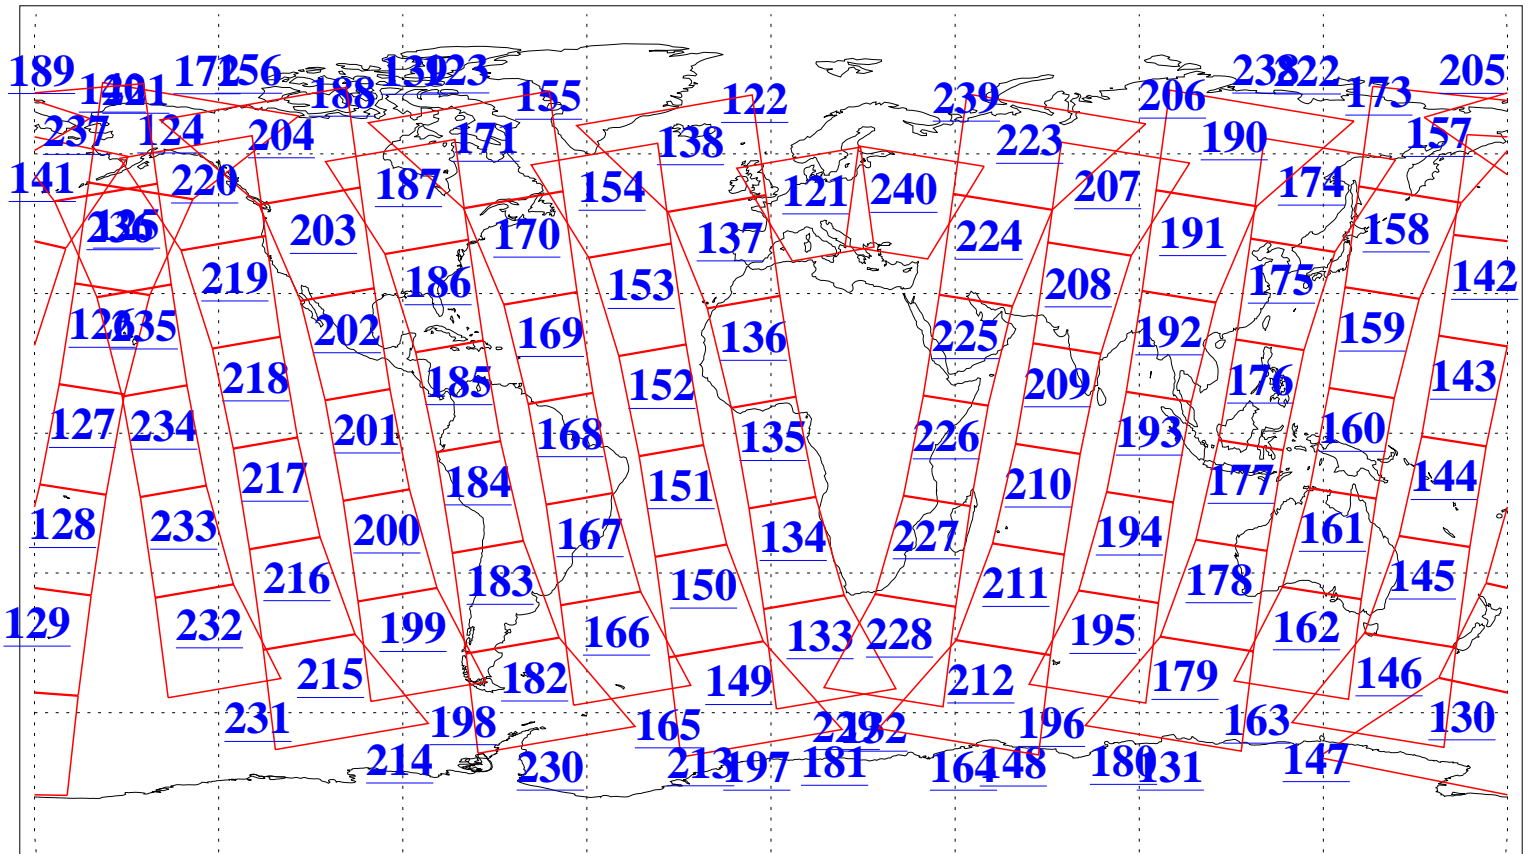

L1B Availability  
AMSU Granules: 240  
HSB Granules: 0  
AIRS Granules: 240

23 Mar 2003  
DoY 82  
Aqua Day 323  
Granules: 1 to 120

Granules: 121 to 240

Legend: AMSU Available, HSB Available, AIRS Available

L1B Availability  
AMSU Granules: 240  
HSB Granules: 0  
AIRS Granules: 240

23 Mar 2003  
DoY 82  
Aqua Day 323

Ascending Granules

Descending Granules

Legend: AMSU Available, HSB Available, AIRS Available

L1B Availability  
 AMSU Granules: 240  
 HSB Granules: 0  
 AIRS Granules: 240

23 Mar 2003  
 DoY 82  
 Aqua Day 323

Northern Hemisphere Granules

Southern Hemisphere Granules

Legend: AMSU Available, HSB Available, AIRS Available