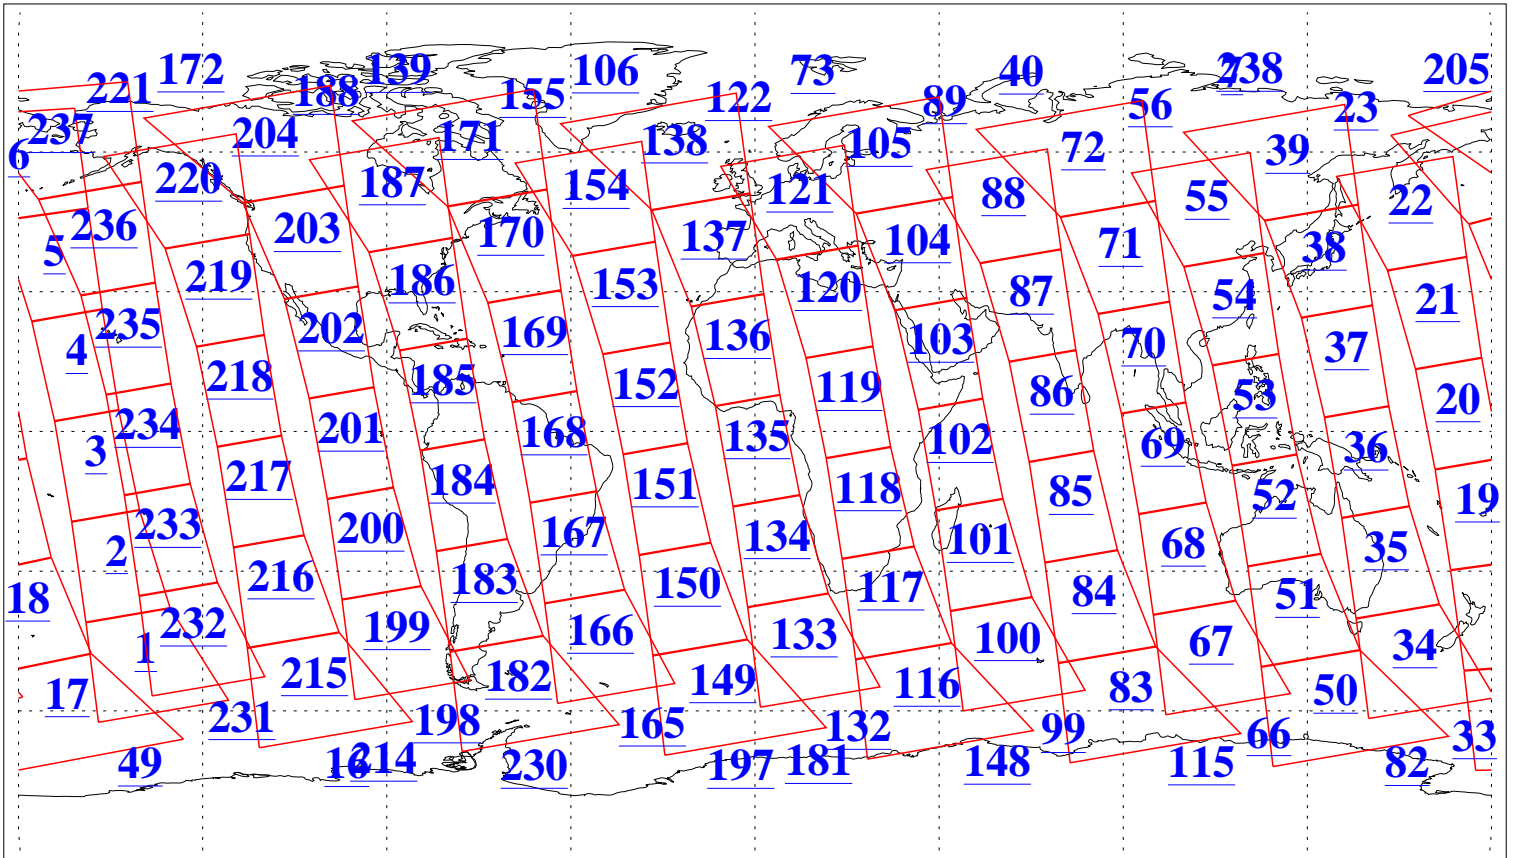

L1B Availability  
AMSU Granules: 240  
HSB Granules: 0  
AIRS Granules: 240

23 Mar 2003  
DoY 82  
Aqua Day 323  
Granules: 1 to 120

Granules: 121 to 240

Legend: AMSU Available, HSB Available, AIRS Available

L1B Availability  
AMSU Granules: 240  
HSB Granules: 0  
AIRS Granules: 240

23 Mar 2003  
DoY 82  
Aqua Day 323

Ascending Granules

Descending Granules

Legend: AMSU Available, HSB Available, AIRS Available

L1B Availability  
 AMSU Granules: 240  
 HSB Granules: 0  
 AIRS Granules: 240

23 Mar 2003  
 DoY 82  
 Aqua Day 323

Northern Hemisphere Granules

Southern Hemisphere Granules

Legend: AMSU Available, HSB Available, AIRS Available