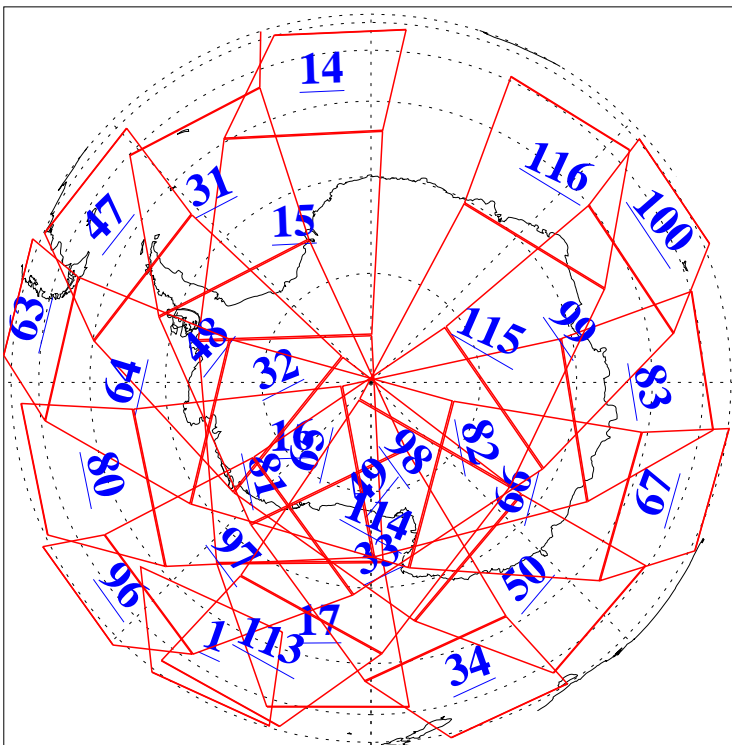

L1B Availability  
AMSU Granules: 240  
HSB Granules: 0  
AIRS Granules: 240

23 Mar 2003  
DoY 82  
Aqua Day 323  
Granules: 1 to 120

Granules: 121 to 240

Legend: AMSU Available, HSB Available, AIRS Available

L1B Availability  
AMSU Granules: 240  
HSB Granules: 0  
AIRS Granules: 240

23 Mar 2003  
DoY 82  
Aqua Day 323

Ascending Granules

Descending Granules

Legend: AMSU Available, HSB Available, AIRS Available

L1B Availability  
 AMSU Granules: 240  
 HSB Granules: 0  
 AIRS Granules: 240

23 Mar 2003  
 DoY 82  
 Aqua Day 323

Northern Hemisphere Granules

Southern Hemisphere Granules

Legend: AMSU Available, HSB Available, AIRS Available