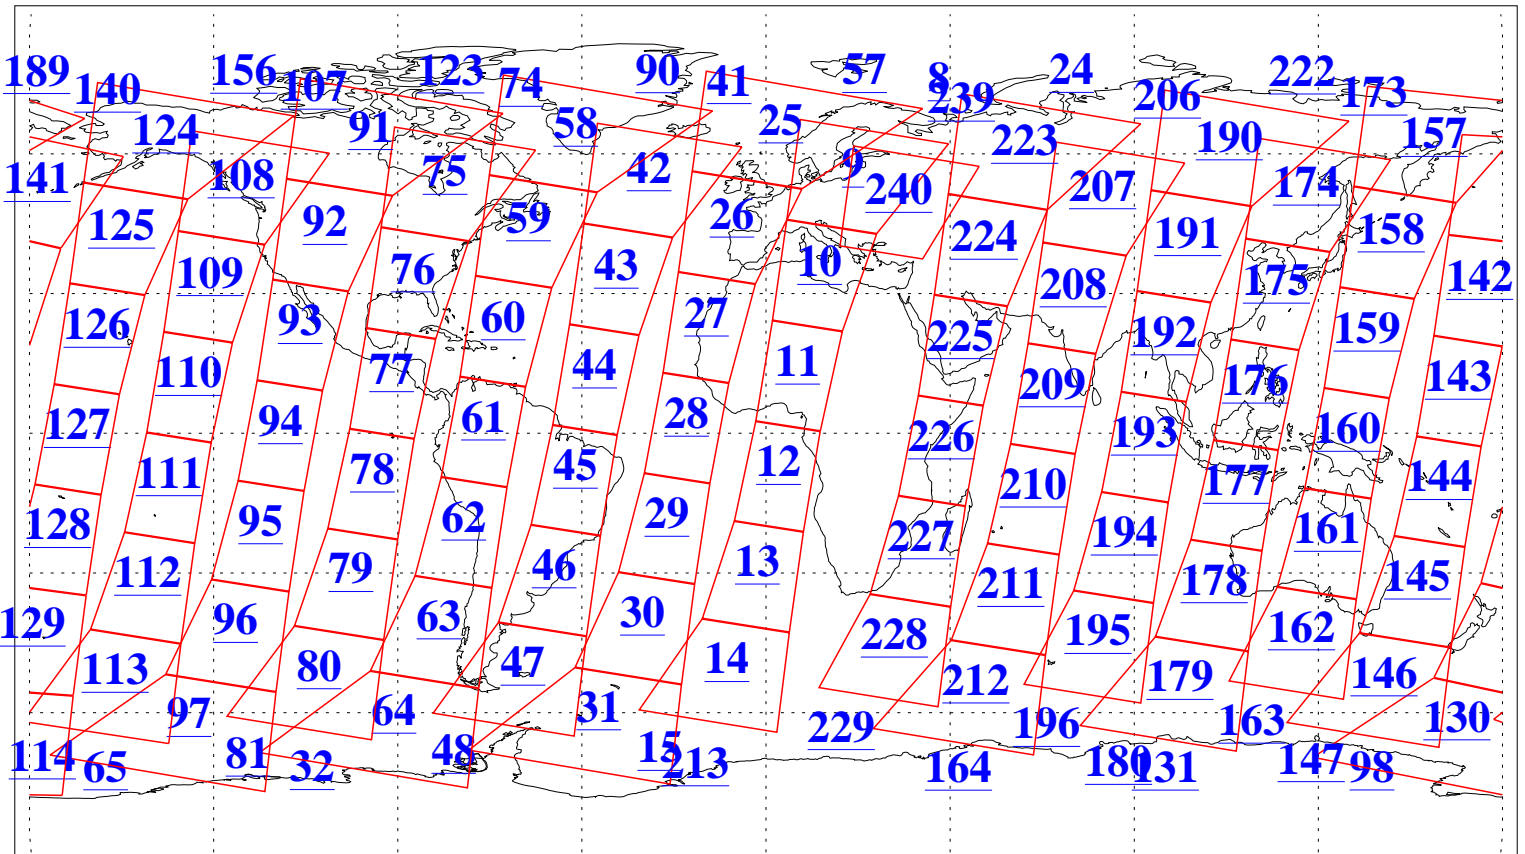

L1B Availability  
AMSU Granules: 240  
HSB Granules: 0  
AIRS Granules: 240

23 Mar 2003  
DoY 82  
Aqua Day 323  
Granules: 1 to 120

Granules: 121 to 240

Legend: AMSU Available, HSB Available, AIRS Available

L1B Availability  
AMSU Granules: 240  
HSB Granules: 0  
AIRS Granules: 240

23 Mar 2003  
DoY 82  
Aqua Day 323

Ascending Granules

Descending Granules

Legend: AMSU Available, HSB Available, AIRS Available

L1B Availability  
 AMSU Granules: 240  
 HSB Granules: 0  
 AIRS Granules: 240

23 Mar 2003  
 DoY 82  
 Aqua Day 323

Northern Hemisphere Granules

Southern Hemisphere Granules

Legend: AMSU Available, HSB Available, AIRS Available