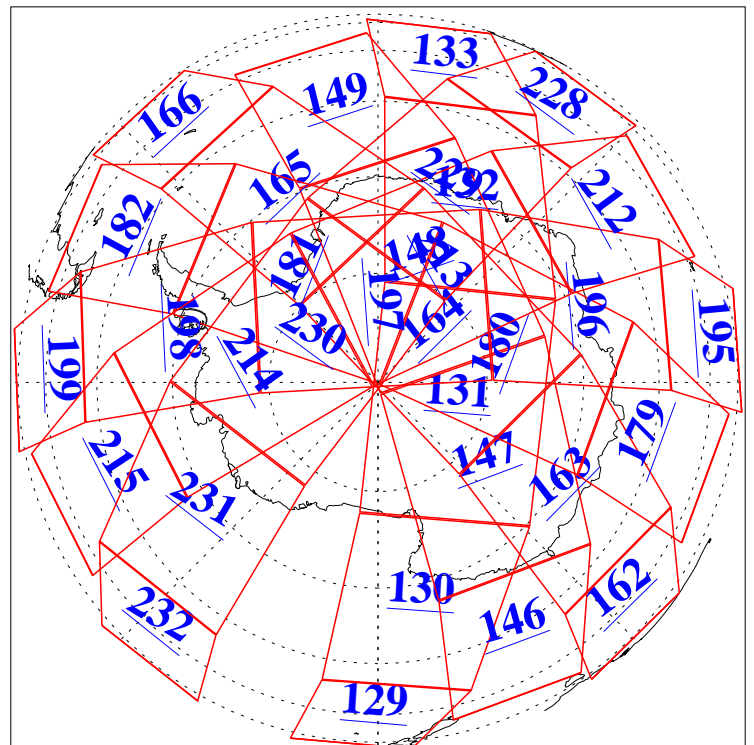

L1B Availability  
AMSU Granules: 240  
HSB Granules: 0  
AIRS Granules: 240

23 Mar 2003  
DoY 82  
Aqua Day 323  
Granules: 1 to 120

Granules: 121 to 240

Legend: AMSU Available, HSB Available, AIRS Available

L1B Availability  
AMSU Granules: 240  
HSB Granules: 0  
AIRS Granules: 240

23 Mar 2003  
DoY 82  
Aqua Day 323

Ascending Granules

Descending Granules

Legend: AMSU Available, HSB Available, AIRS Available

L1B Availability  
 AMSU Granules: 240  
 HSB Granules: 0  
 AIRS Granules: 240

23 Mar 2003  
 DoY 82  
 Aqua Day 323

Northern Hemisphere Granules

Southern Hemisphere Granules

Legend: AMSU Available, HSB Available, AIRS Available