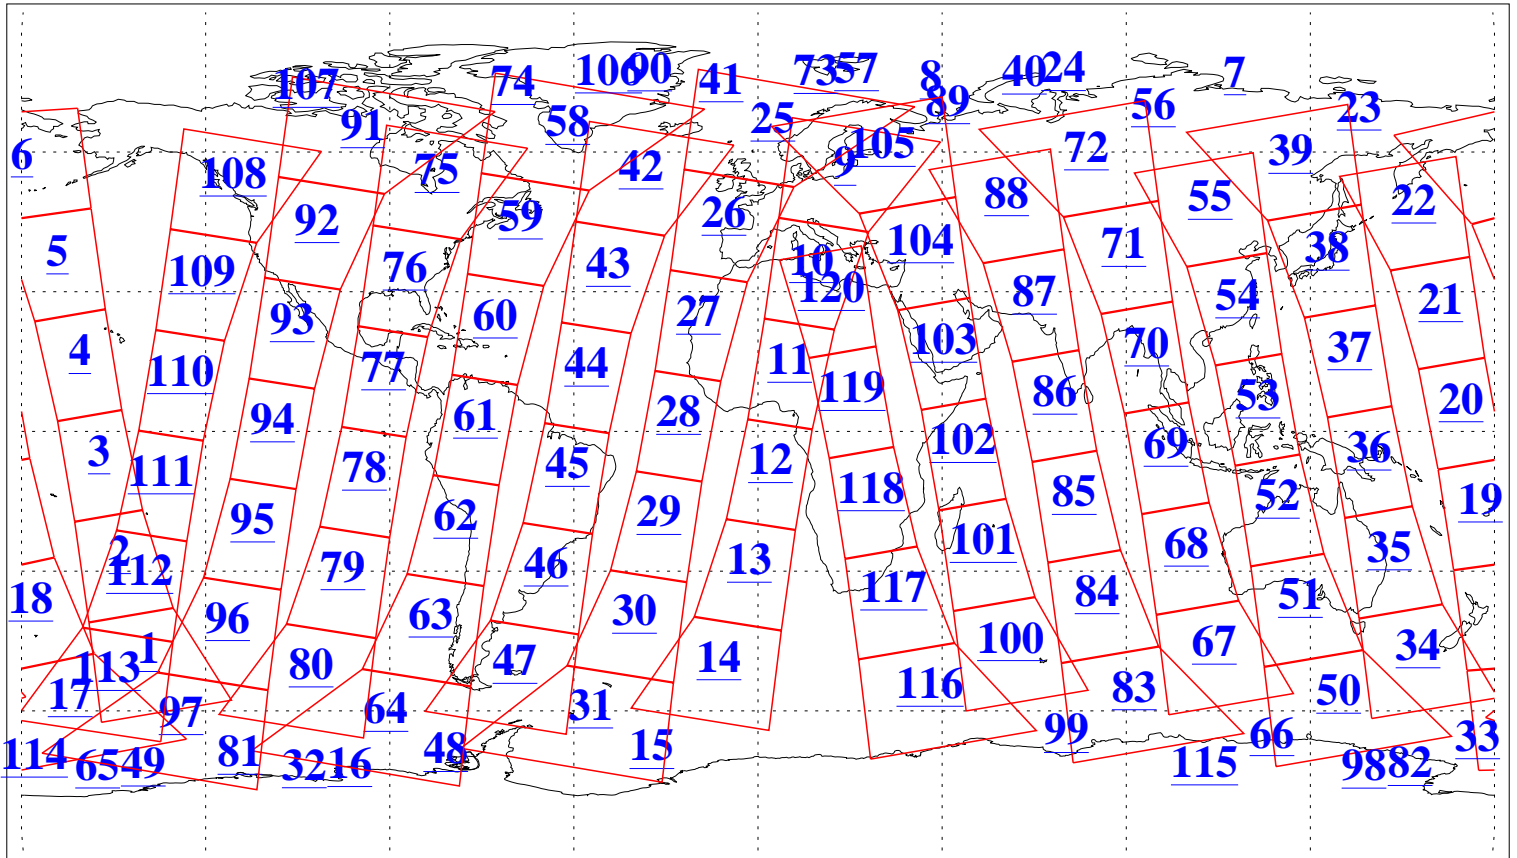

L1B Availability  
AMSU Granules: 240  
HSB Granules: 0  
AIRS Granules: 240

23 Mar 2003  
DoY 82  
Aqua Day 323  
Granules: 1 to 120

Granules: 121 to 240

Legend: AMSU Available, HSB Available, AIRS Available

L1B Availability  
AMSU Granules: 240  
HSB Granules: 0  
AIRS Granules: 240

23 Mar 2003  
DoY 82  
Aqua Day 323

Ascending Granules

Descending Granules

Legend: AMSU Available, HSB Available, AIRS Available

L1B Availability  
 AMSU Granules: 240  
 HSB Granules: 0  
 AIRS Granules: 240

23 Mar 2003  
 DoY 82  
 Aqua Day 323

Northern Hemisphere Granules

Southern Hemisphere Granules

Legend: AMSU Available, HSB Available, AIRS Available