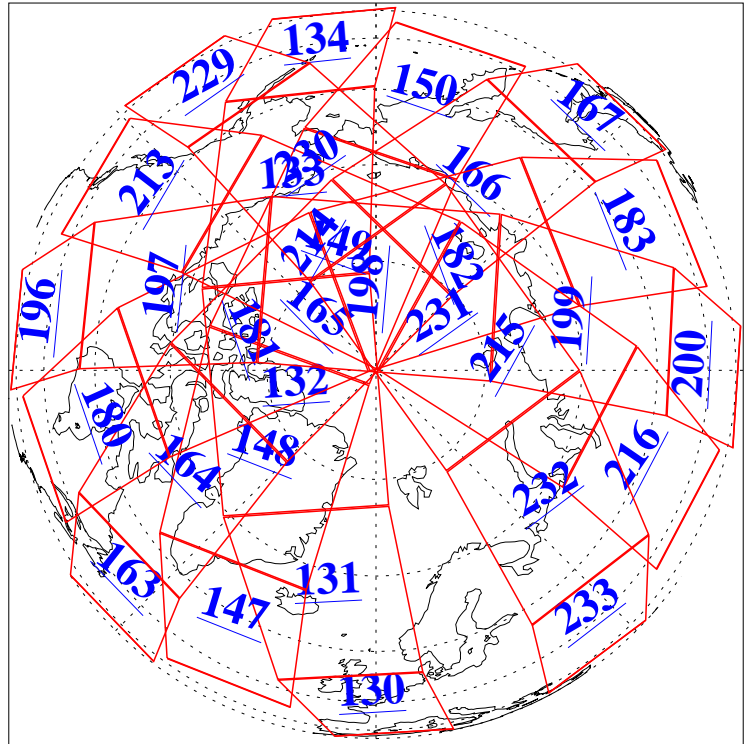

L1B Availability
AMSU Granules: 240
HSB Granules: 0
AIRS Granules: 240

22 Mar 2003
DoY 81
Aqua Day 322
Granules: 1 to 120

Granules: 121 to 240

Legend: AMSU Available, HSB Available, AIRS Available

L1B Availability
AMSU Granules: 240
HSB Granules: 0
AIRS Granules: 240

22 Mar 2003
DoY 81
Aqua Day 322

Ascending Granules

Descending Granules

Legend: AMSU Available, HSB Available, AIRS Available

L1B Availability
 AMSU Granules: 240
 HSB Granules: 0
 AIRS Granules: 240

22 Mar 2003
 DoY 81
 Aqua Day 322

Northern Hemisphere Granules

Southern Hemisphere Granules

Legend: AMSU Available, HSB Available, AIRS Available