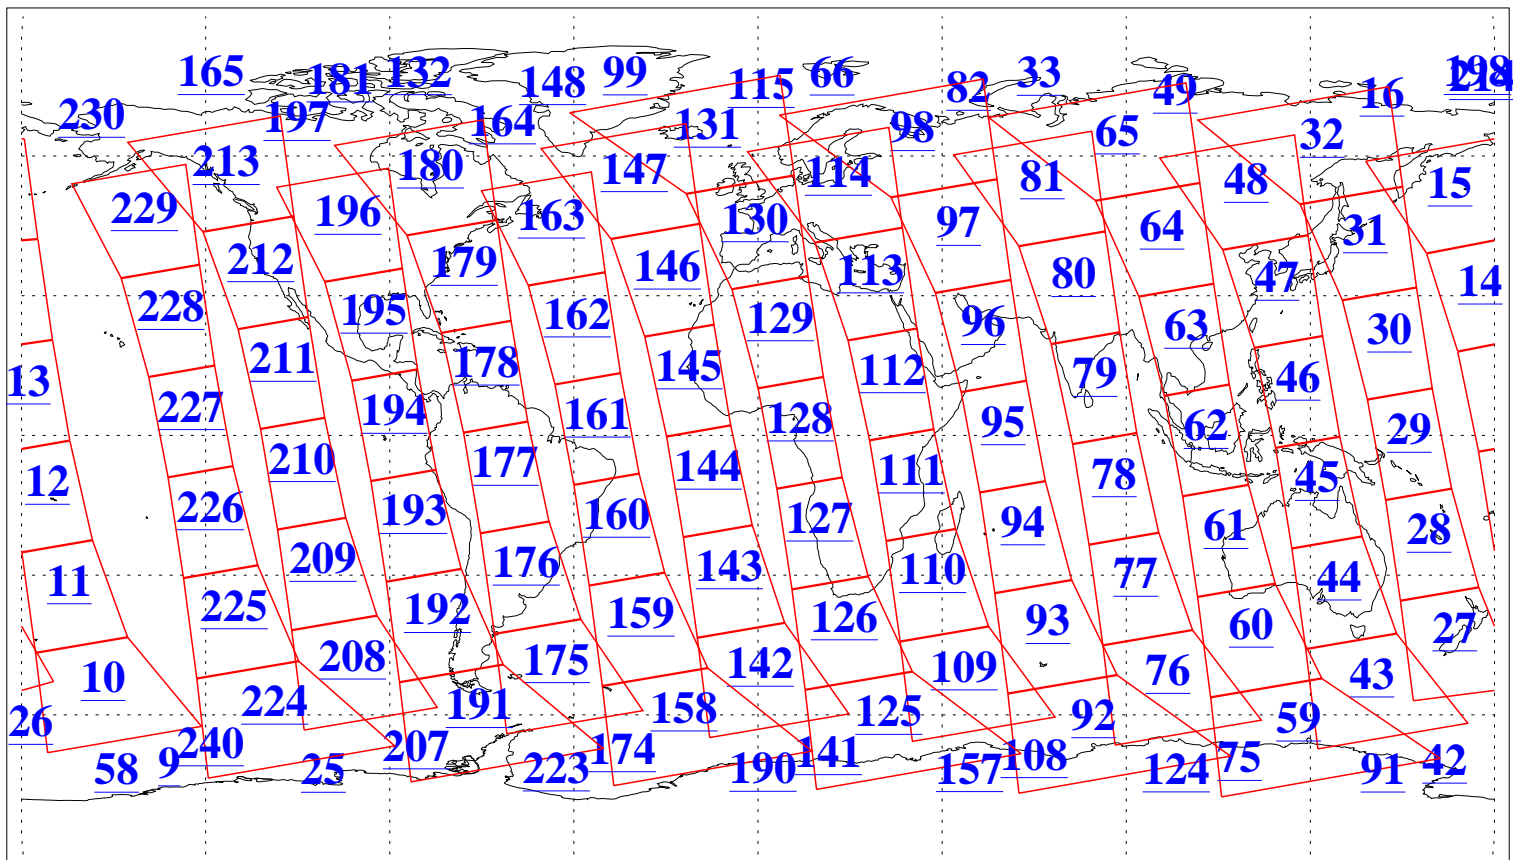

L1B Availability
AMSU Granules: 240
HSB Granules: 0
AIRS Granules: 240

22 Mar 2003
DoY 81
Aqua Day 322
Granules: 1 to 120

Granules: 121 to 240

Legend: AMSU Available, HSB Available, AIRS Available

L1B Availability
AMSU Granules: 240
HSB Granules: 0
AIRS Granules: 240

22 Mar 2003
DoY 81
Aqua Day 322

Ascending Granules

Descending Granules

Legend: AMSU Available, HSB Available, AIRS Available

L1B Availability
 AMSU Granules: 240
 HSB Granules: 0
 AIRS Granules: 240

22 Mar 2003
 DoY 81
 Aqua Day 322

Northern Hemisphere Granules

Southern Hemisphere Granules

Legend: AMSU Available, HSB Available, AIRS Available