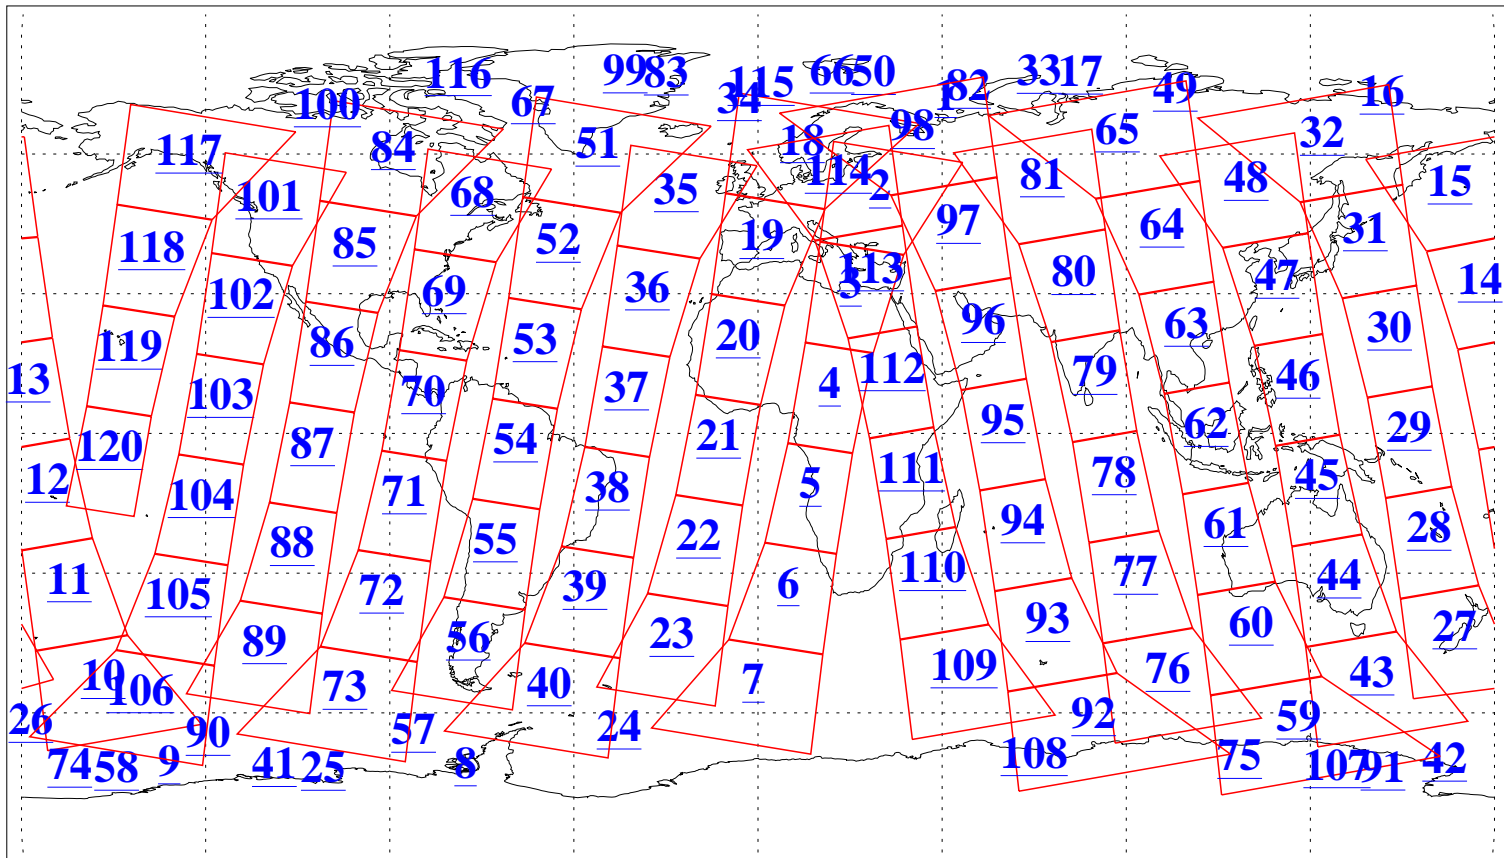

L1B Availability
AMSU Granules: 240
HSB Granules: 0
AIRS Granules: 240

22 Mar 2003
DoY 81
Aqua Day 322
Granules: 1 to 120

Granules: 121 to 240

Legend: AMSU Available, HSB Available, AIRS Available

L1B Availability
AMSU Granules: 240
HSB Granules: 0
AIRS Granules: 240

22 Mar 2003
DoY 81
Aqua Day 322

Ascending Granules

Descending Granules

Legend: AMSU Available, HSB Available, AIRS Available

L1B Availability
 AMSU Granules: 240
 HSB Granules: 0
 AIRS Granules: 240

22 Mar 2003
 DoY 81
 Aqua Day 322

Northern Hemisphere Granules

Southern Hemisphere Granules

Legend: AMSU Available, HSB Available, AIRS Available