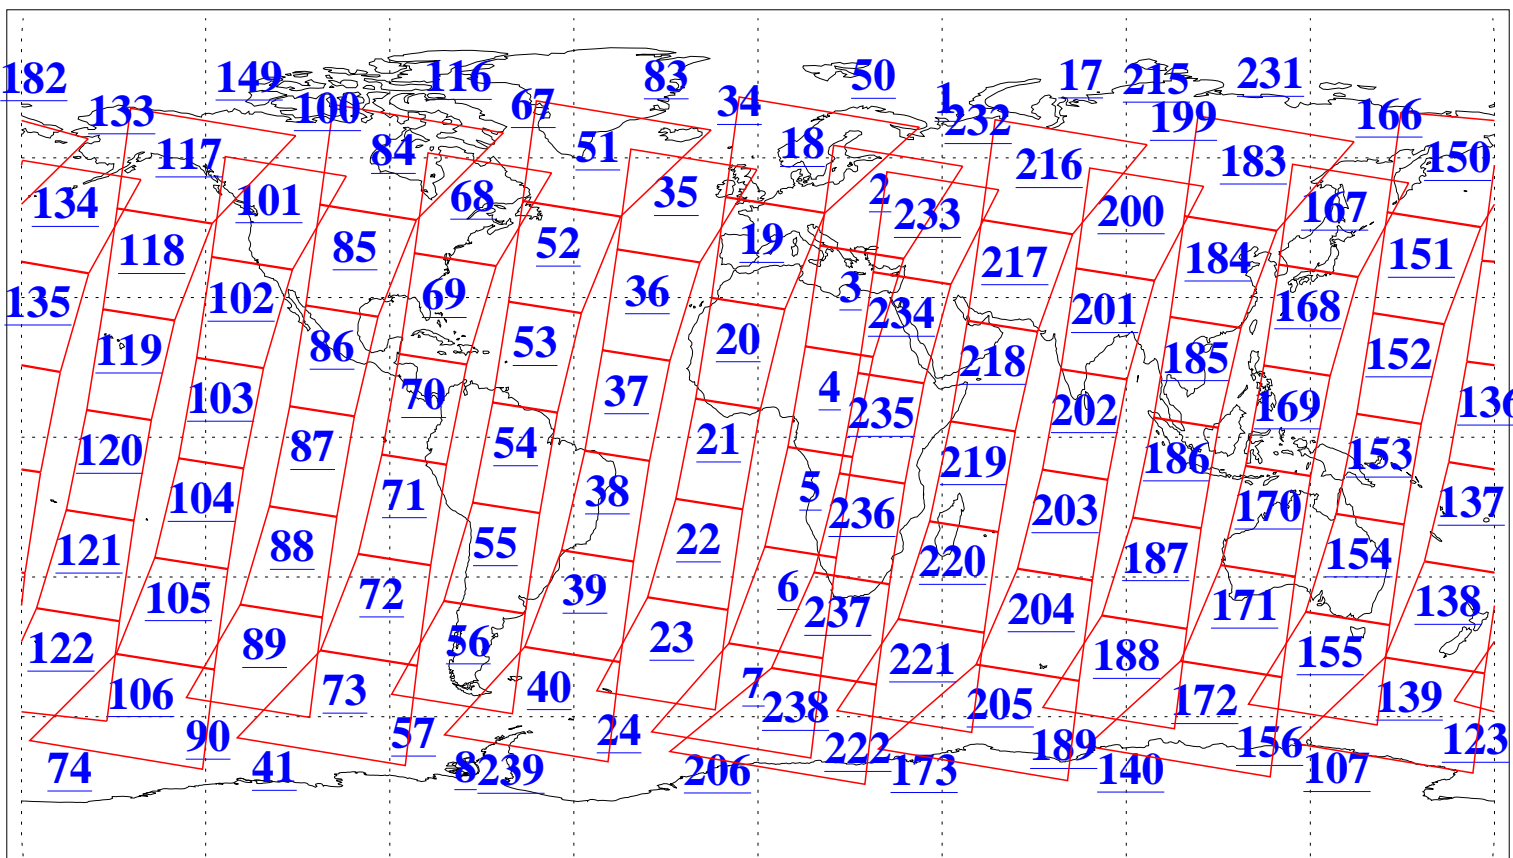

L1B Availability
AMSU Granules: 240
HSB Granules: 0
AIRS Granules: 240

22 Mar 2003
DoY 81
Aqua Day 322
Granules: 1 to 120

Granules: 121 to 240

Legend: AMSU Available, HSB Available, AIRS Available

L1B Availability
AMSU Granules: 240
HSB Granules: 0
AIRS Granules: 240

22 Mar 2003
DoY 81
Aqua Day 322

Ascending Granules

Descending Granules

Legend: AMSU Available, HSB Available, AIRS Available

L1B Availability
 AMSU Granules: 240
 HSB Granules: 0
 AIRS Granules: 240

22 Mar 2003
 DoY 81
 Aqua Day 322

Northern Hemisphere Granules

Southern Hemisphere Granules

Legend: AMSU Available, HSB Available, AIRS Available