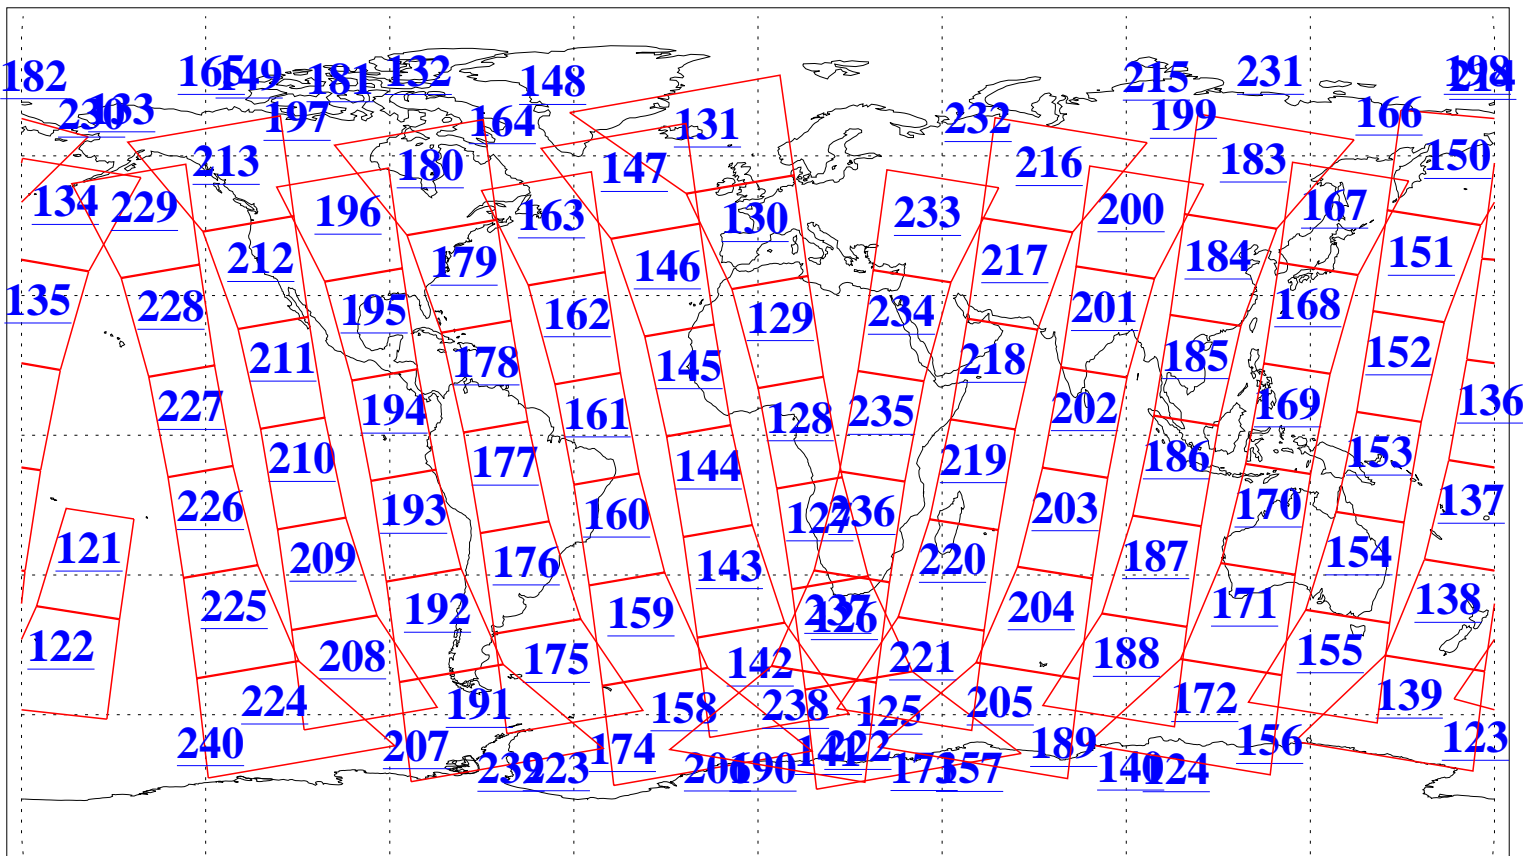

L1B Availability
AMSU Granules: 240
HSB Granules: 0
AIRS Granules: 240

22 Mar 2003
DoY 81
Aqua Day 322
Granules: 1 to 120

Granules: 121 to 240

Legend: AMSU Available, HSB Available, AIRS Available

L1B Availability
AMSU Granules: 240
HSB Granules: 0
AIRS Granules: 240

22 Mar 2003
DoY 81
Aqua Day 322

Ascending Granules

Descending Granules

Legend: AMSU Available, HSB Available, AIRS Available

L1B Availability
 AMSU Granules: 240
 HSB Granules: 0
 AIRS Granules: 240

22 Mar 2003
 DoY 81
 Aqua Day 322