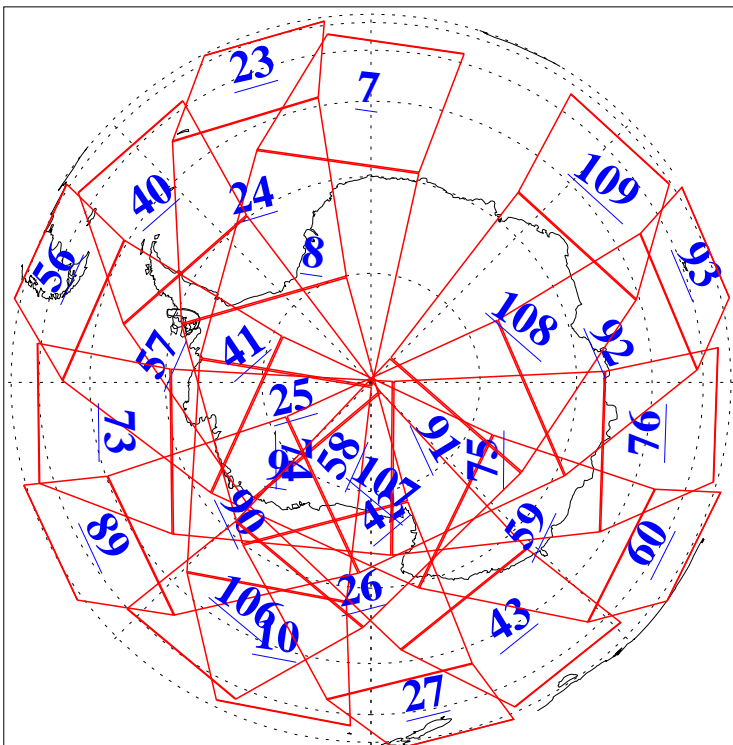

L1B Availability
AMSU Granules: 240
HSB Granules: 0
AIRS Granules: 240

22 Mar 2003
DoY 81
Aqua Day 322
Granules: 1 to 120

Granules: 121 to 240

Legend: AMSU Available, HSB Available, AIRS Available

L1B Availability
AMSU Granules: 240
HSB Granules: 0
AIRS Granules: 240

22 Mar 2003
DoY 81
Aqua Day 322

Ascending Granules

Descending Granules

Legend: AMSU Available, HSB Available, AIRS Available

L1B Availability
 AMSU Granules: 240
 HSB Granules: 0
 AIRS Granules: 240

22 Mar 2003
 DoY 81
 Aqua Day 322

Northern Hemisphere Granules

Southern Hemisphere Granules

Legend: AMSU Available, HSB Available, AIRS Available