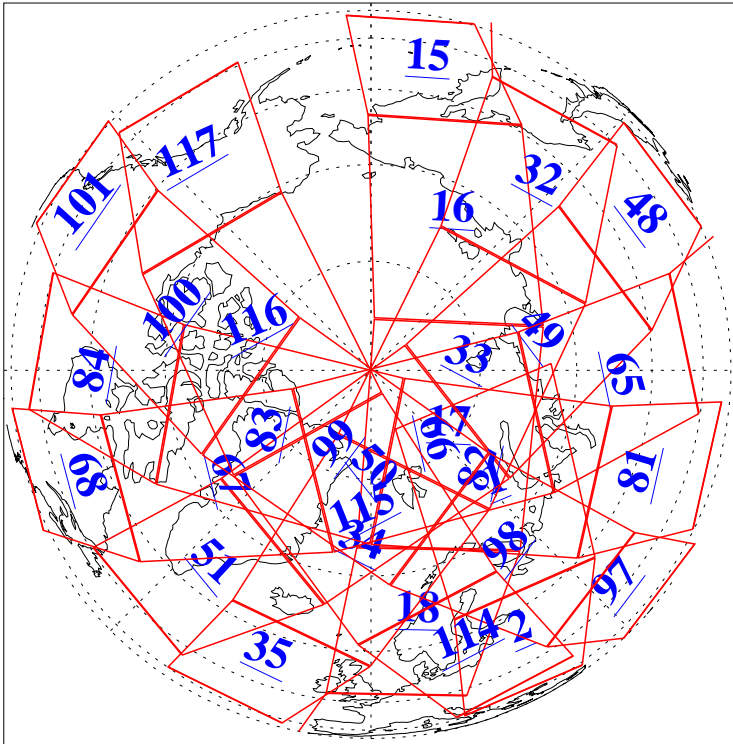

L1B Availability
AMSU Granules: 240
HSB Granules: 0
AIRS Granules: 240

22 Mar 2003
DoY 81
Aqua Day 322
Granules: 1 to 120

Granules: 121 to 240

Legend: AMSU Available, HSB Available, AIRS Available

L1B Availability
AMSU Granules: 240
HSB Granules: 0
AIRS Granules: 240

22 Mar 2003
DoY 81
Aqua Day 322

Ascending Granules

Descending Granules

Legend: AMSU Available, HSB Available, AIRS Available

L1B Availability
 AMSU Granules: 240
 HSB Granules: 0
 AIRS Granules: 240

22 Mar 2003
 DoY 81
 Aqua Day 322

Northern Hemisphere Granules

Southern Hemisphere Granules

Legend: AMSU Available, HSB Available, AIRS Available