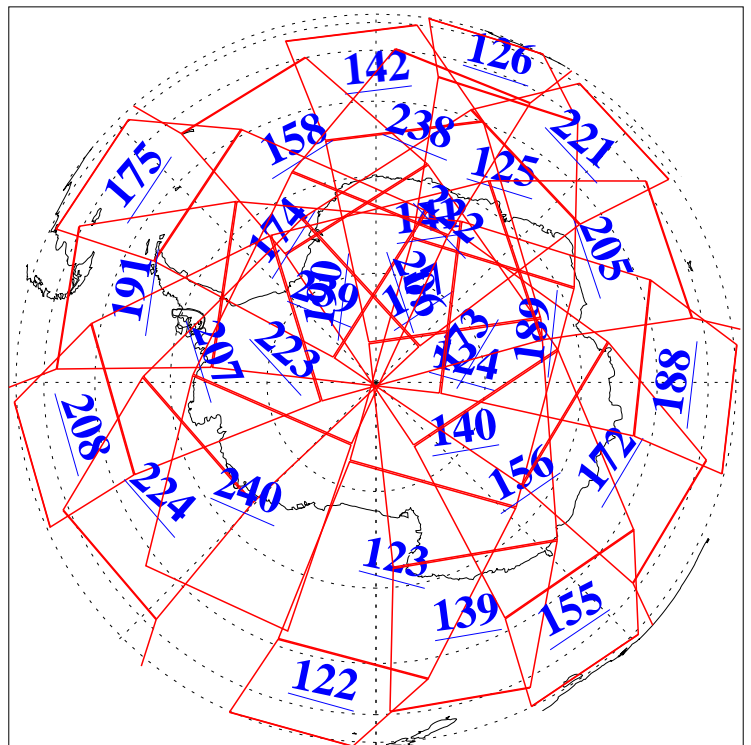

L1B Availability
AMSU Granules: 240
HSB Granules: 0
AIRS Granules: 240

22 Mar 2003
DoY 81
Aqua Day 322
Granules: 1 to 120

Granules: 121 to 240

Legend: AMSU Available, HSB Available, AIRS Available

L1B Availability
AMSU Granules: 240
HSB Granules: 0
AIRS Granules: 240

22 Mar 2003
DoY 81
Aqua Day 322

Ascending Granules

Descending Granules

Legend: AMSU Available, HSB Available, AIRS Available

L1B Availability
 AMSU Granules: 240
 HSB Granules: 0
 AIRS Granules: 240

22 Mar 2003
 DoY 81
 Aqua Day 322

Northern Hemisphere Granules

Southern Hemisphere Granules

Legend: AMSU Available, HSB Available, AIRS Available