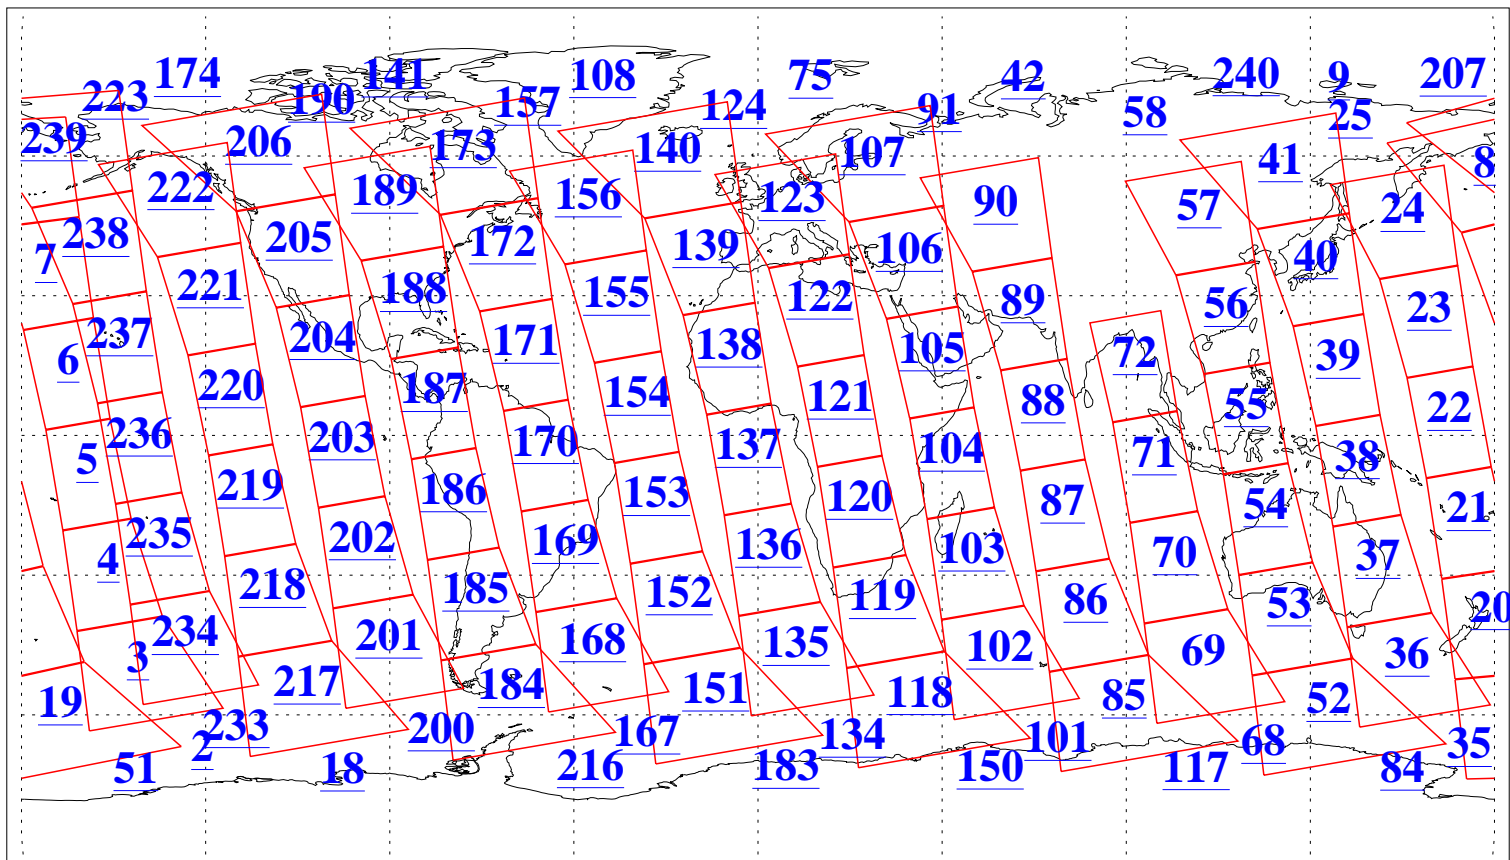

L1B Availability
AMSU Granules: 236
HSB Granules: 0
AIRS Granules: 237

21 Mar 2003
DoY 80
Aqua Day 321
Granules: 1 to 120

Granules: 121 to 240

Legend: AMSU Available, HSB Available, AIRS Available

L1B Availability
 AMSU Granules: 236
 HSB Granules: 0
 AIRS Granules: 237

21 Mar 2003
 DoY 80
 Aqua Day 321

Ascending Granules

Descending Granules

Legend: AMSU Available, HSB Available, AIRS Available

L1B Availability
AMSU Granules: 236
HSB Granules: 0
AIRS Granules: 237

21 Mar 2003
DoY 80
Aqua Day 321

Northern Hemisphere Granules

Southern Hemisphere Granules

Legend: AMSU Available, HSB Available, AIRS Available