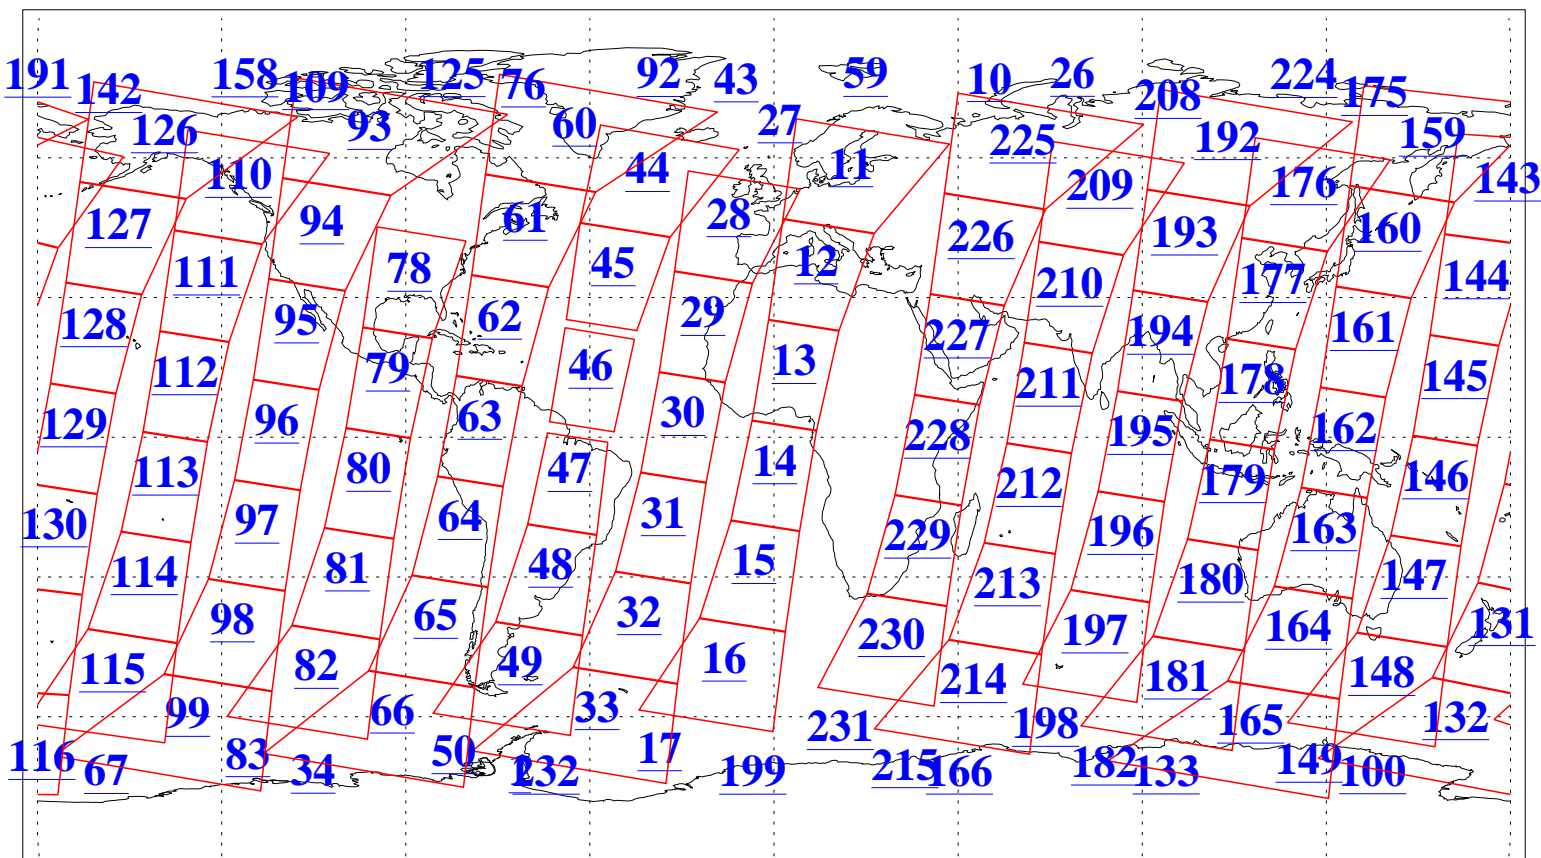

L1B Availability
AMSU Granules: 236
HSB Granules: 0
AIRS Granules: 237

21 Mar 2003
DoY 80
Aqua Day 321
Granules: 1 to 120

Granules: 121 to 240

Legend: AMSU Available, HSB Available, AIRS Available

L1B Availability
 AMSU Granules: 236
 HSB Granules: 0
 AIRS Granules: 237

21 Mar 2003
 DoY 80
 Aqua Day 321

Ascending Granules

Descending Granules

Legend: AMSU Available, HSB Available, AIRS Available

L1B Availability
AMSU Granules: 236
HSB Granules: 0
AIRS Granules: 237

21 Mar 2003
DoY 80
Aqua Day 321

Northern Hemisphere Granules

Southern Hemisphere Granules

Legend: AMSU Available, HSB Available, AIRS Available