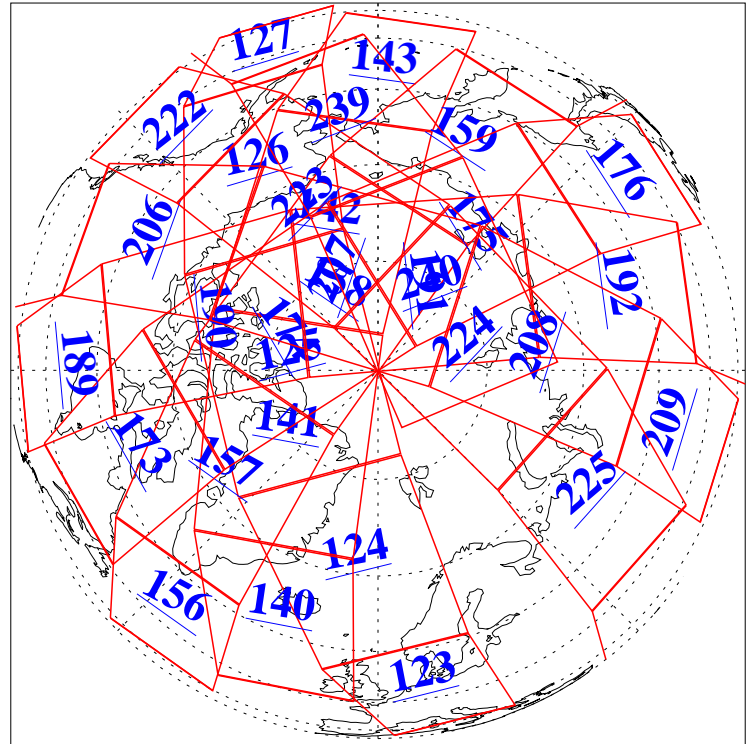

L1B Availability
AMSU Granules: 236
HSB Granules: 0
AIRS Granules: 237

21 Mar 2003
DoY 80
Aqua Day 321
Granules: 1 to 120

Granules: 121 to 240

Legend: AMSU Available, HSB Available, AIRS Available

L1B Availability
 AMSU Granules: 236
 HSB Granules: 0
 AIRS Granules: 237

21 Mar 2003
 DoY 80
 Aqua Day 321

Ascending Granules

Descending Granules

Legend: AMSU Available, HSB Available, AIRS Available

L1B Availability
AMSU Granules: 236
HSB Granules: 0
AIRS Granules: 237

21 Mar 2003
DoY 80
Aqua Day 321

Northern Hemisphere Granules

Southern Hemisphere Granules

Legend: AMSU Available, HSB Available, AIRS Available