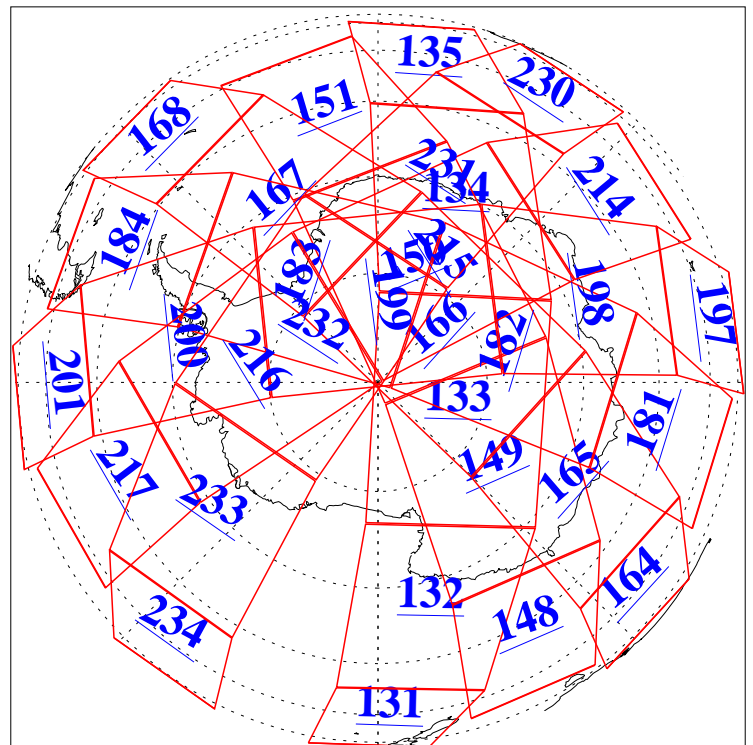

L1B Availability
AMSU Granules: 236
HSB Granules: 0
AIRS Granules: 237

21 Mar 2003
DoY 80
Aqua Day 321
Granules: 1 to 120

Granules: 121 to 240

Legend: AMSU Available, HSB Available, AIRS Available

L1B Availability
 AMSU Granules: 236
 HSB Granules: 0
 AIRS Granules: 237

21 Mar 2003
 DoY 80
 Aqua Day 321

Ascending Granules

Descending Granules

Legend: AMSU Available, HSB Available, AIRS Available

L1B Availability
AMSU Granules: 236
HSB Granules: 0
AIRS Granules: 237

21 Mar 2003
DoY 80
Aqua Day 321

Northern Hemisphere Granules

Southern Hemisphere Granules

Legend: AMSU Available, HSB Available, AIRS Available