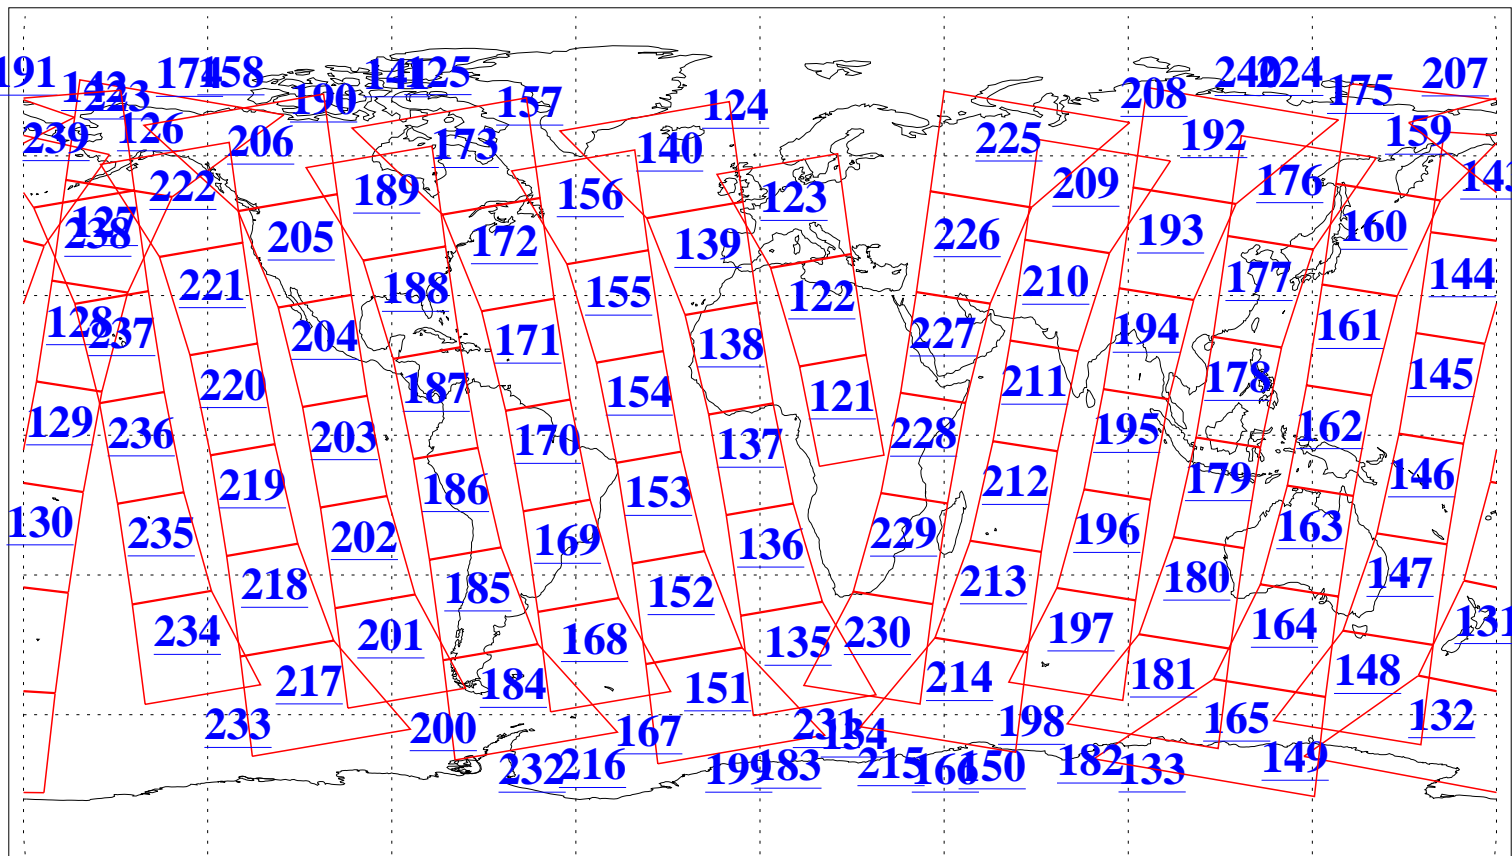

L1B Availability
AMSU Granules: 236
HSB Granules: 0
AIRS Granules: 237

21 Mar 2003
DoY 80
Aqua Day 321
Granules: 1 to 120

Granules: 121 to 240

Legend: AMSU Available, HSB Available, AIRS Available

L1B Availability
 AMSU Granules: 236
 HSB Granules: 0
 AIRS Granules: 237

21 Mar 2003
 DoY 80
 Aqua Day 321

Ascending Granules

Descending Granules

Legend: AMSU Available, HSB Available, AIRS Available

L1B Availability
AMSU Granules: 236
HSB Granules: 0
AIRS Granules: 237

21 Mar 2003
DoY 80
Aqua Day 321

Northern Hemisphere Granules

Southern Hemisphere Granules

Legend: AMSU Available, HSB Available, AIRS Available