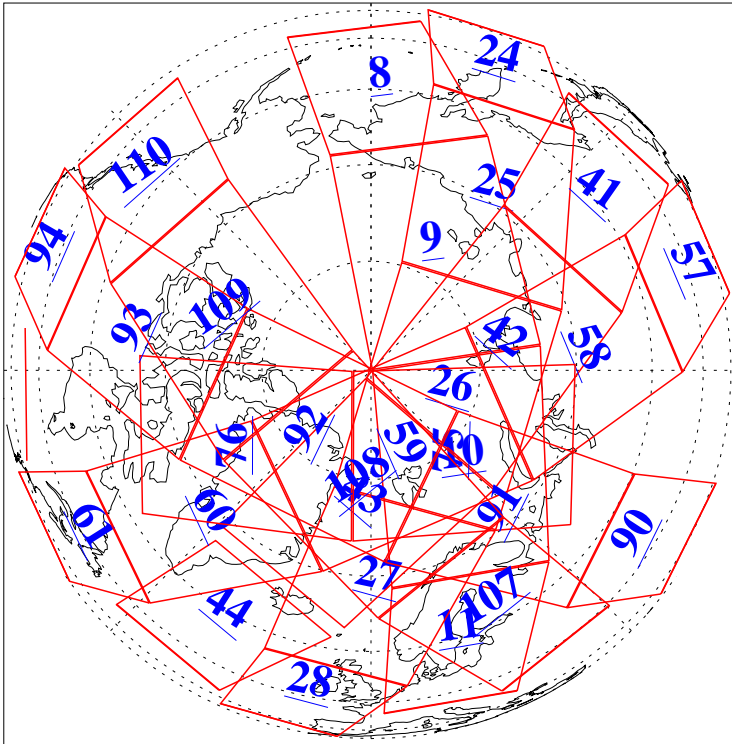

L1B Availability
AMSU Granules: 236
HSB Granules: 0
AIRS Granules: 237

21 Mar 2003
DoY 80
Aqua Day 321
Granules: 1 to 120

Granules: 121 to 240

Legend: AMSU Available, HSB Available, AIRS Available

L1B Availability
 AMSU Granules: 236
 HSB Granules: 0
 AIRS Granules: 237

21 Mar 2003
 DoY 80
 Aqua Day 321

Ascending Granules

Descending Granules

Legend: AMSU Available, HSB Available, AIRS Available

L1B Availability
AMSU Granules: 236
HSB Granules: 0
AIRS Granules: 237

21 Mar 2003
DoY 80
Aqua Day 321

Northern Hemisphere Granules

Southern Hemisphere Granules

Legend: AMSU Available, HSB Available, AIRS Available