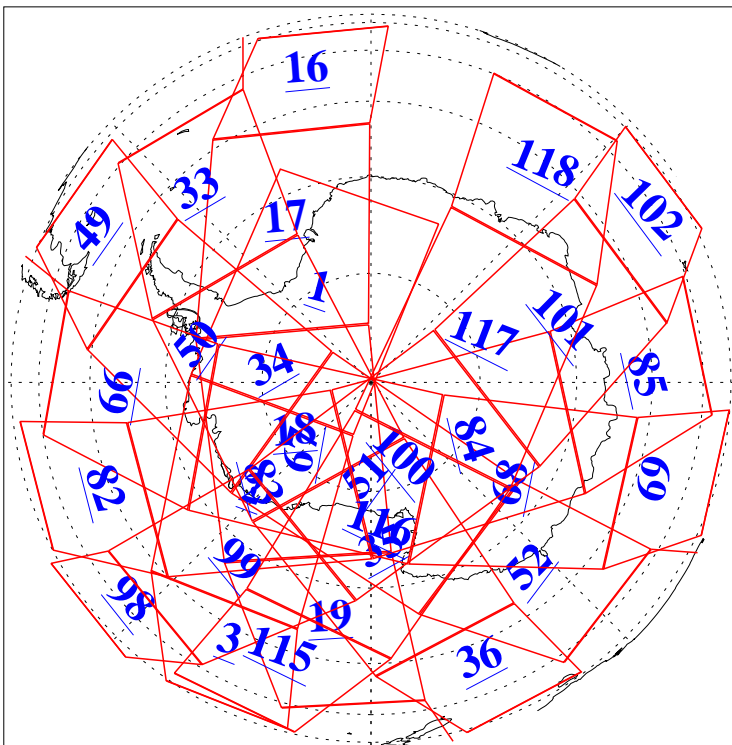

L1B Availability
AMSU Granules: 236
HSB Granules: 0
AIRS Granules: 237

21 Mar 2003
DoY 80
Aqua Day 321
Granules: 1 to 120

Granules: 121 to 240

Legend: AMSU Available, HSB Available, AIRS Available

L1B Availability
 AMSU Granules: 236
 HSB Granules: 0
 AIRS Granules: 237

21 Mar 2003
 DoY 80
 Aqua Day 321

Ascending Granules

Descending Granules

Legend: AMSU Available, HSB Available, AIRS Available

L1B Availability
AMSU Granules: 236
HSB Granules: 0
AIRS Granules: 237

21 Mar 2003
DoY 80
Aqua Day 321

Northern Hemisphere Granules

Southern Hemisphere Granules

Legend: AMSU Available, HSB Available, AIRS Available