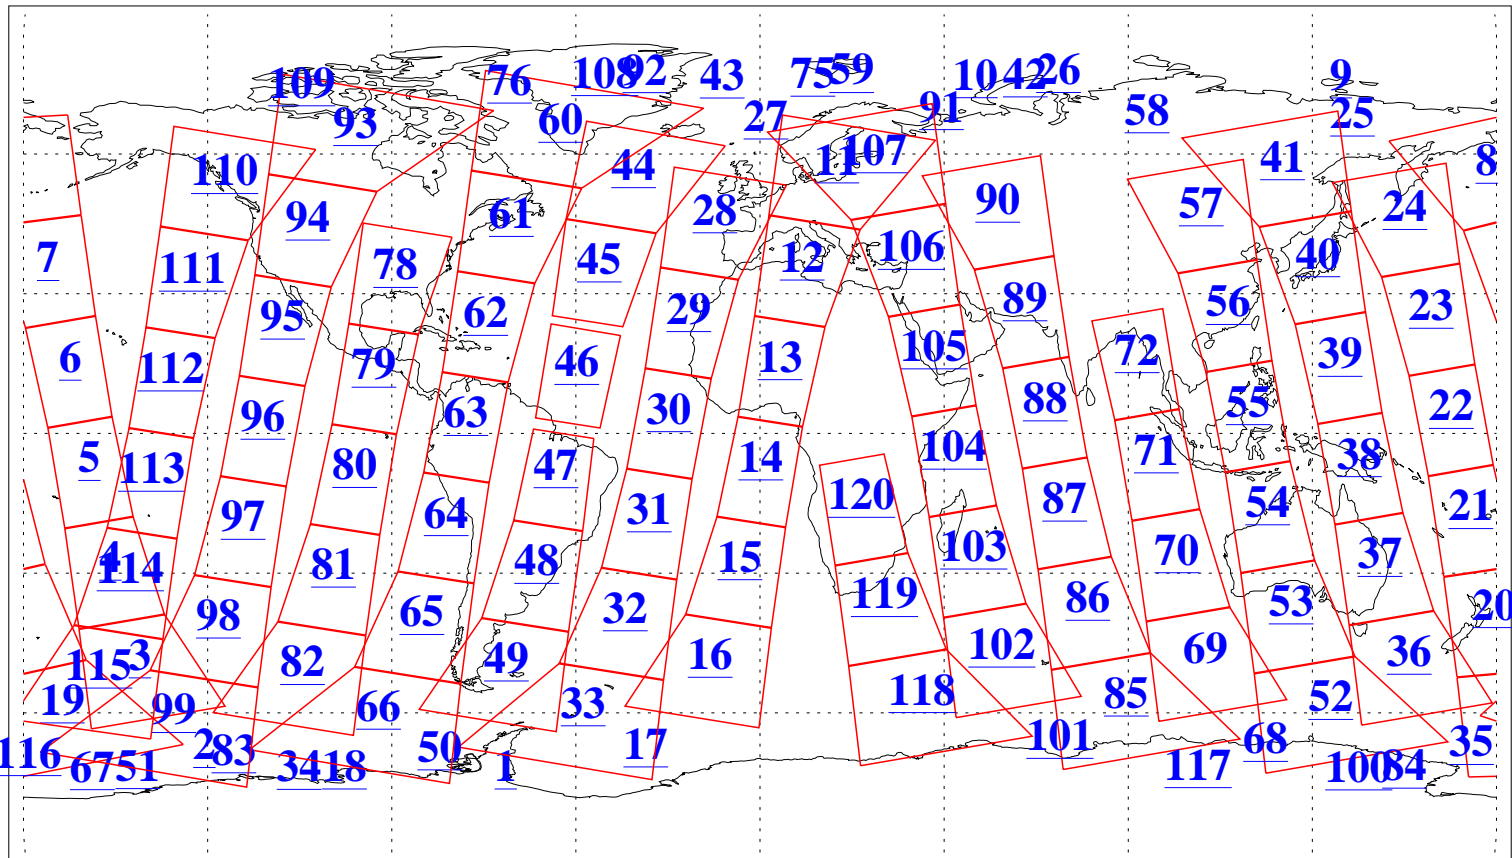

L1B Availability
AMSU Granules: 236
HSB Granules: 0
AIRS Granules: 237

21 Mar 2003
DoY 80
Aqua Day 321
Granules: 1 to 120

Granules: 121 to 240

Legend: AMSU Available, HSB Available, AIRS Available

L1B Availability
 AMSU Granules: 236
 HSB Granules: 0
 AIRS Granules: 237

21 Mar 2003
 DoY 80
 Aqua Day 321

Ascending Granules

Descending Granules

Legend: AMSU Available, HSB Available, AIRS Available

L1B Availability
AMSU Granules: 236
HSB Granules: 0
AIRS Granules: 237

21 Mar 2003
DoY 80
Aqua Day 321

Northern Hemisphere Granules

Southern Hemisphere Granules

Legend: AMSU Available, HSB Available, AIRS Available