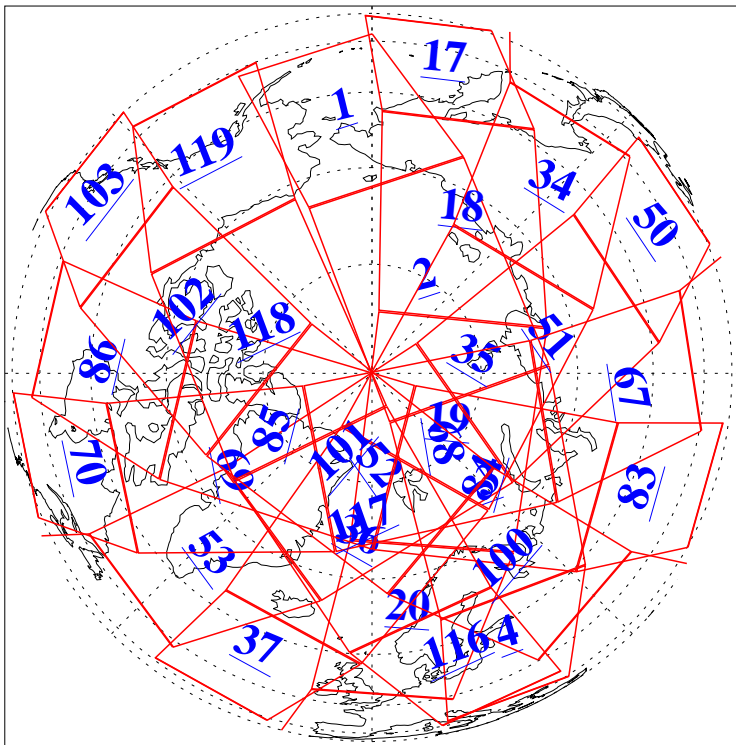

L1B Availability
AMSU Granules: 240
HSB Granules: 0
AIRS Granules: 240

20 Mar 2003
DoY 79
Aqua Day 320
Granules: 1 to 120

Granules: 121 to 240

Legend: AMSU Available, HSB Available, AIRS Available

L1B Availability
AMSU Granules: 240
HSB Granules: 0
AIRS Granules: 240

20 Mar 2003
DoY 79
Aqua Day 320

Ascending Granules

Descending Granules

Legend: AMSU Available, HSB Available, AIRS Available

L1B Availability
 AMSU Granules: 240
 HSB Granules: 0
 AIRS Granules: 240

20 Mar 2003
 DoY 79
 Aqua Day 320

Northern Hemisphere Granules

Southern Hemisphere Granules

Legend: AMSU Available, *HSB Available*, **AIRS Available**