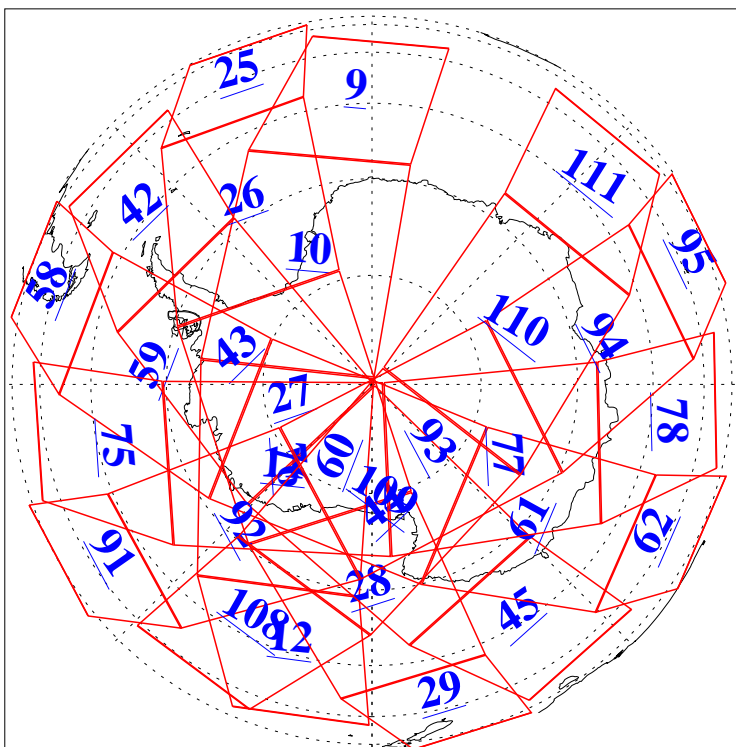

L1B Availability
AMSU Granules: 240
HSB Granules: 0
AIRS Granules: 240

20 Mar 2003
DoY 79
Aqua Day 320
Granules: 1 to 120

Granules: 121 to 240

Legend: AMSU Available, HSB Available, AIRS Available

L1B Availability
AMSU Granules: 240
HSB Granules: 0
AIRS Granules: 240

20 Mar 2003
DoY 79
Aqua Day 320

Ascending Granules

Descending Granules

Legend: AMSU Available, HSB Available, AIRS Available

L1B Availability
 AMSU Granules: 240
 HSB Granules: 0
 AIRS Granules: 240

20 Mar 2003
 DoY 79
 Aqua Day 320

Northern Hemisphere Granules

Southern Hemisphere Granules

Legend: AMSU Available, *HSB Available*, **AIRS Available**