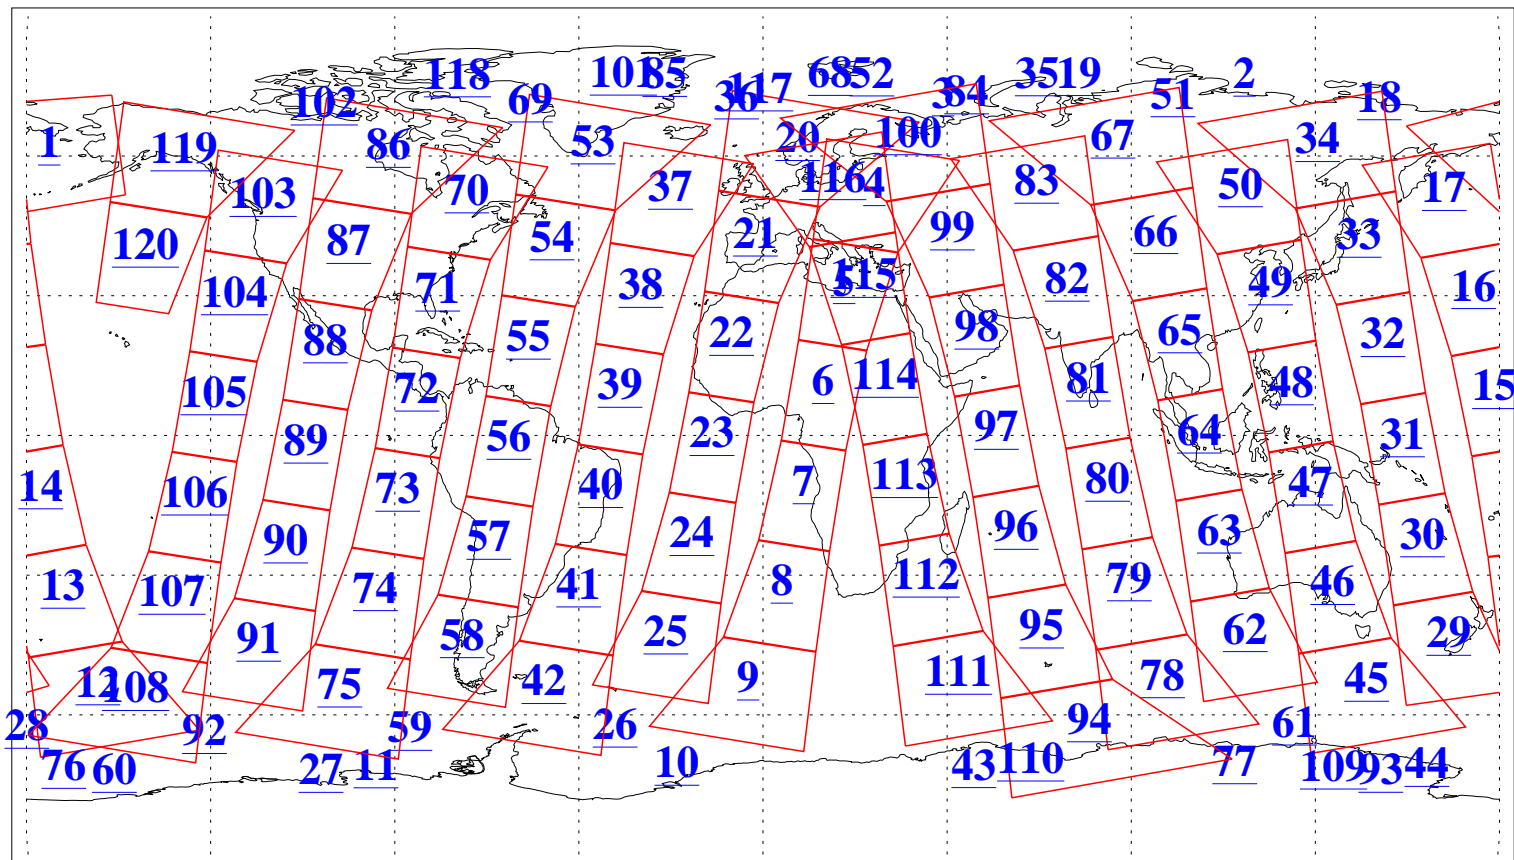

L1B Availability
AMSU Granules: 240
HSB Granules: 0
AIRS Granules: 240

20 Mar 2003
DoY 79
Aqua Day 320
Granules: 1 to 120

Granules: 121 to 240

Legend: AMSU Available, HSB Available, AIRS Available

L1B Availability
AMSU Granules: 240
HSB Granules: 0
AIRS Granules: 240

20 Mar 2003
DoY 79
Aqua Day 320

Ascending Granules

Descending Granules

Legend: AMSU Available, HSB Available, AIRS Available

L1B Availability
 AMSU Granules: 240
 HSB Granules: 0
 AIRS Granules: 240

20 Mar 2003
 DoY 79
 Aqua Day 320

Northern Hemisphere Granules

Southern Hemisphere Granules

Legend: AMSU Available, *HSB Available*, **AIRS Available**