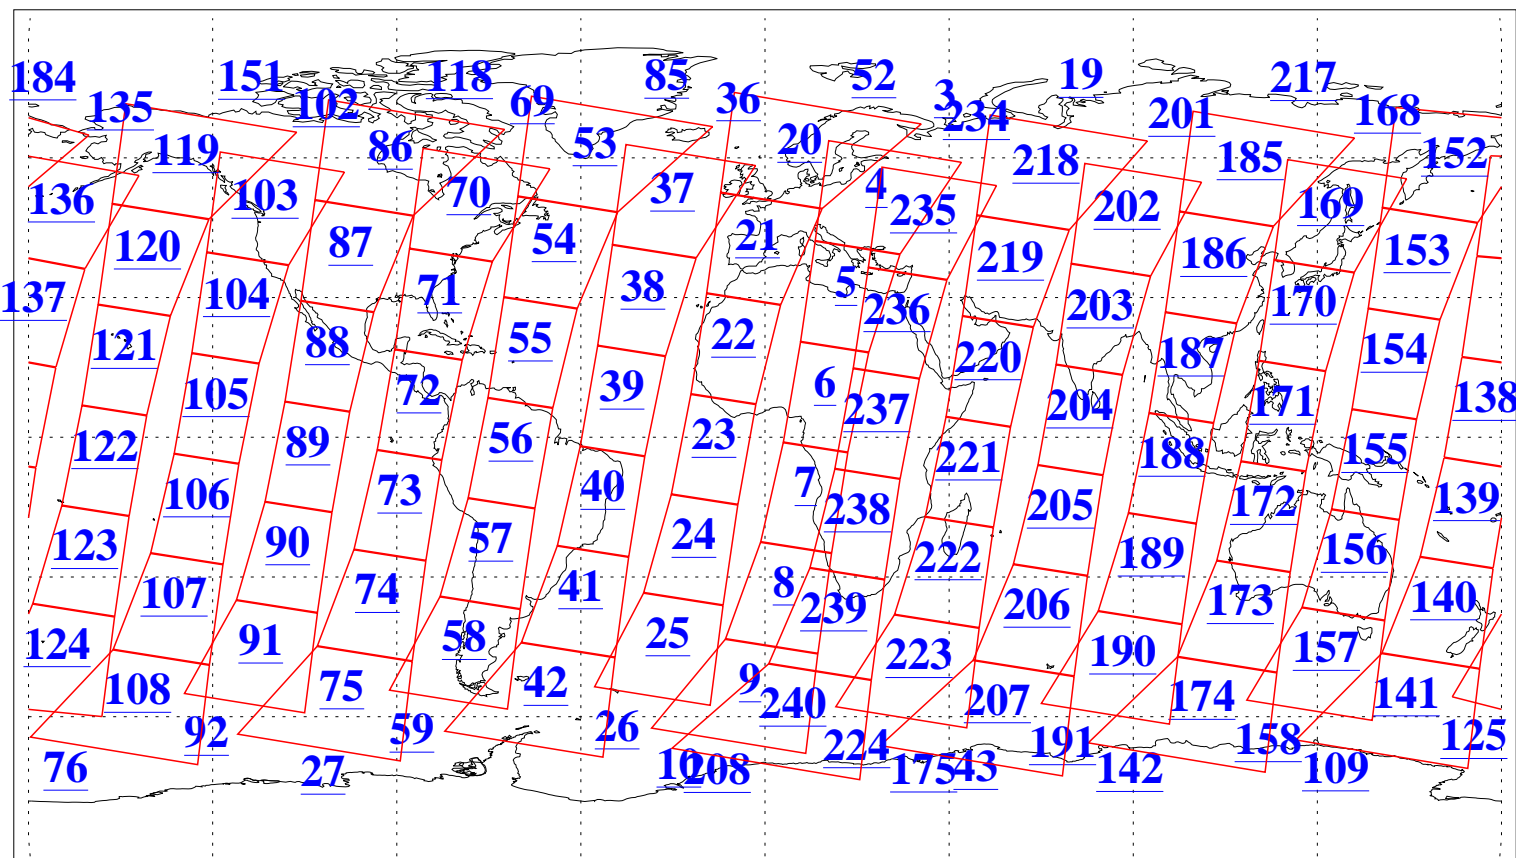

L1B Availability
AMSU Granules: 240
HSB Granules: 0
AIRS Granules: 240

20 Mar 2003
DoY 79
Aqua Day 320
Granules: 1 to 120

Granules: 121 to 240

Legend: AMSU Available, HSB Available, AIRS Available

L1B Availability
AMSU Granules: 240
HSB Granules: 0
AIRS Granules: 240

20 Mar 2003
DoY 79
Aqua Day 320

Ascending Granules

Descending Granules

Legend: AMSU Available, HSB Available, AIRS Available

L1B Availability
 AMSU Granules: 240
 HSB Granules: 0
 AIRS Granules: 240

20 Mar 2003
 DoY 79
 Aqua Day 320

Northern Hemisphere Granules

Southern Hemisphere Granules

Legend: AMSU Available, *HSB Available*, **AIRS Available**