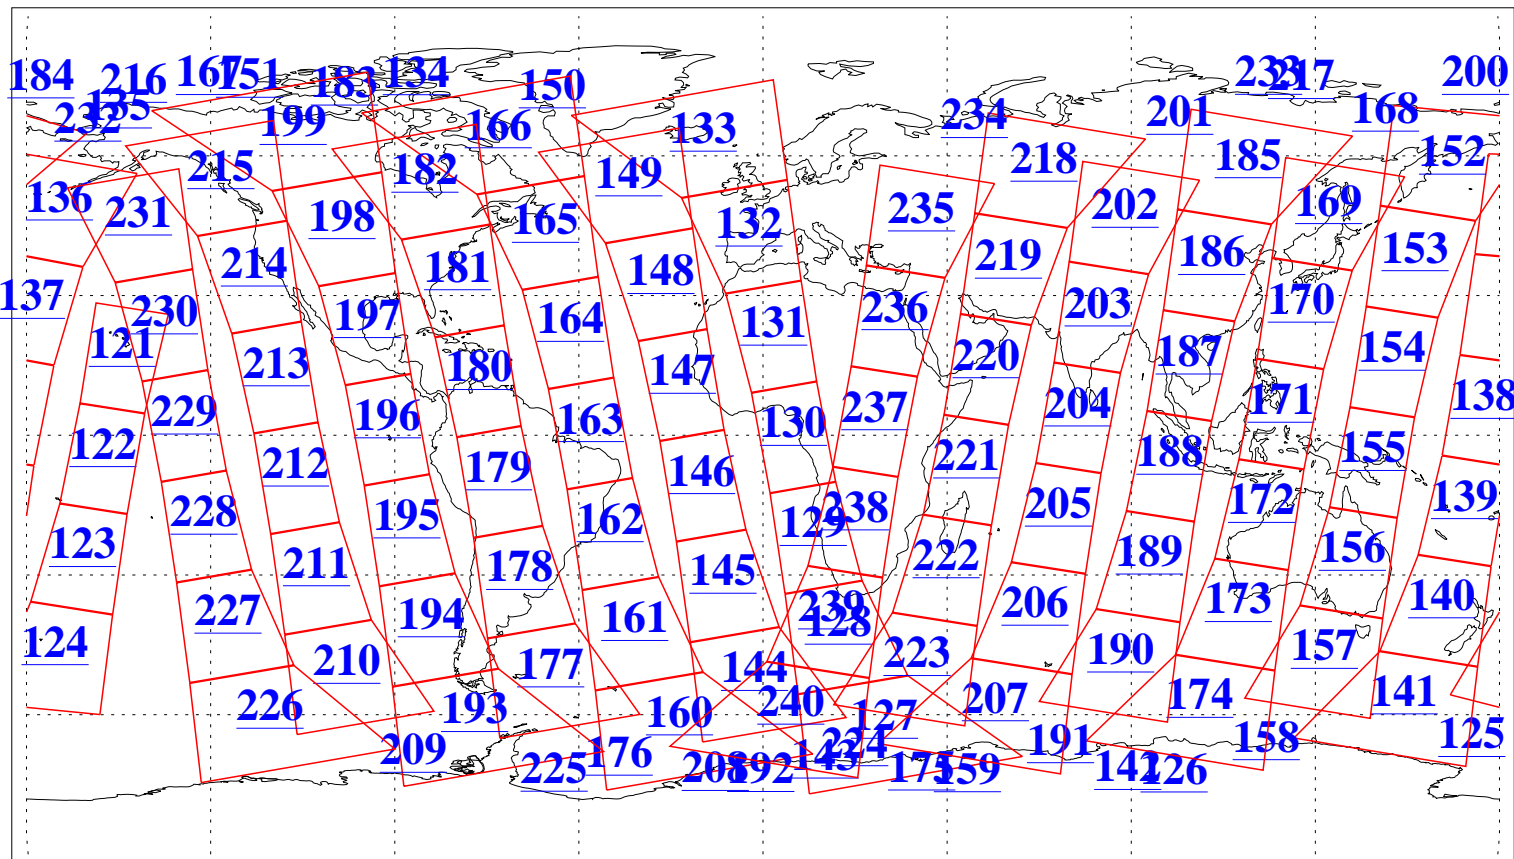

L1B Availability
AMSU Granules: 240
HSB Granules: 0
AIRS Granules: 240

20 Mar 2003
DoY 79
Aqua Day 320
Granules: 1 to 120

Granules: 121 to 240

Legend: AMSU Available, HSB Available, AIRS Available

L1B Availability
AMSU Granules: 240
HSB Granules: 0
AIRS Granules: 240

20 Mar 2003
DoY 79
Aqua Day 320

Ascending Granules

Descending Granules

Legend: AMSU Available, HSB Available, AIRS Available

L1B Availability
 AMSU Granules: 240
 HSB Granules: 0
 AIRS Granules: 240

20 Mar 2003
 DoY 79
 Aqua Day 320

Northern Hemisphere Granules

Southern Hemisphere Granules

Legend: AMSU Available, *HSB Available*, **AIRS Available**