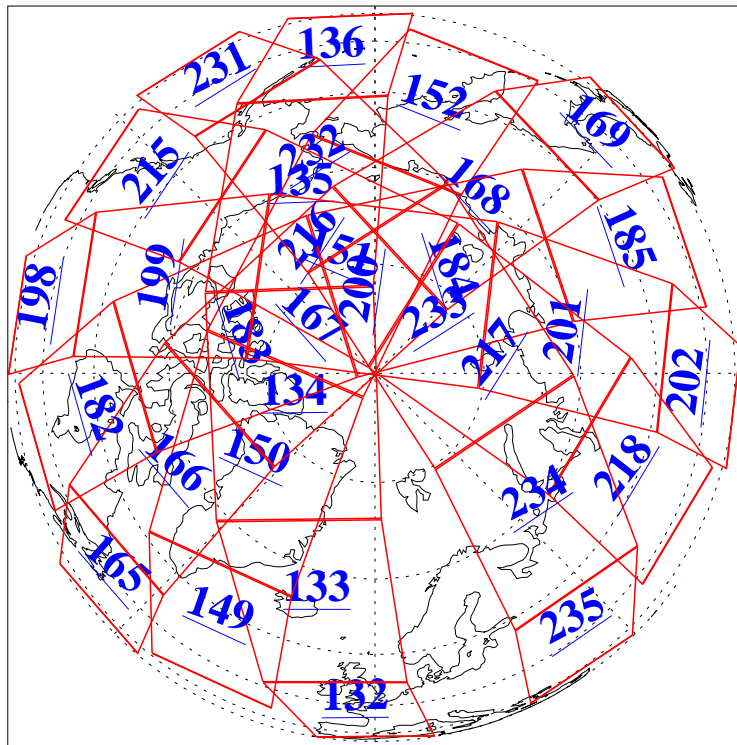

20 Mar 2003
DoY 79
Aqua Day 320

Ascending Granules

Descending Granules

Legend: AMSU Available, HSB Available, AIRS Available

L1B Availability
 AMSU Granules: 240
 HSB Granules: 0
 AIRS Granules: 240

20 Mar 2003
 DoY 79
 Aqua Day 320

Northern Hemisphere Granules

Southern Hemisphere Granules

Legend: AMSU Available, *HSB Available*, **AIRS Available**