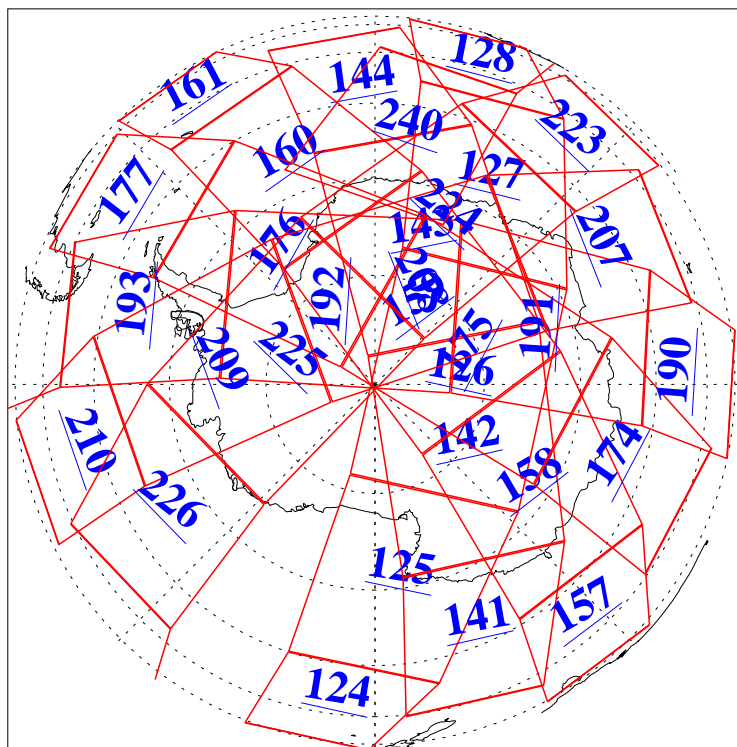

L1B Availability
AMSU Granules: 240
HSB Granules: 0
AIRS Granules: 240

20 Mar 2003
DoY 79
Aqua Day 320
Granules: 1 to 120

Granules: 121 to 240

Legend: AMSU Available, HSB Available, AIRS Available

L1B Availability
AMSU Granules: 240
HSB Granules: 0
AIRS Granules: 240

20 Mar 2003
DoY 79
Aqua Day 320

Ascending Granules

Descending Granules

Legend: AMSU Available, HSB Available, AIRS Available

L1B Availability
 AMSU Granules: 240
 HSB Granules: 0
 AIRS Granules: 240

20 Mar 2003
 DoY 79
 Aqua Day 320

Northern Hemisphere Granules

Southern Hemisphere Granules

Legend: AMSU Available, *HSB Available*, **AIRS Available**