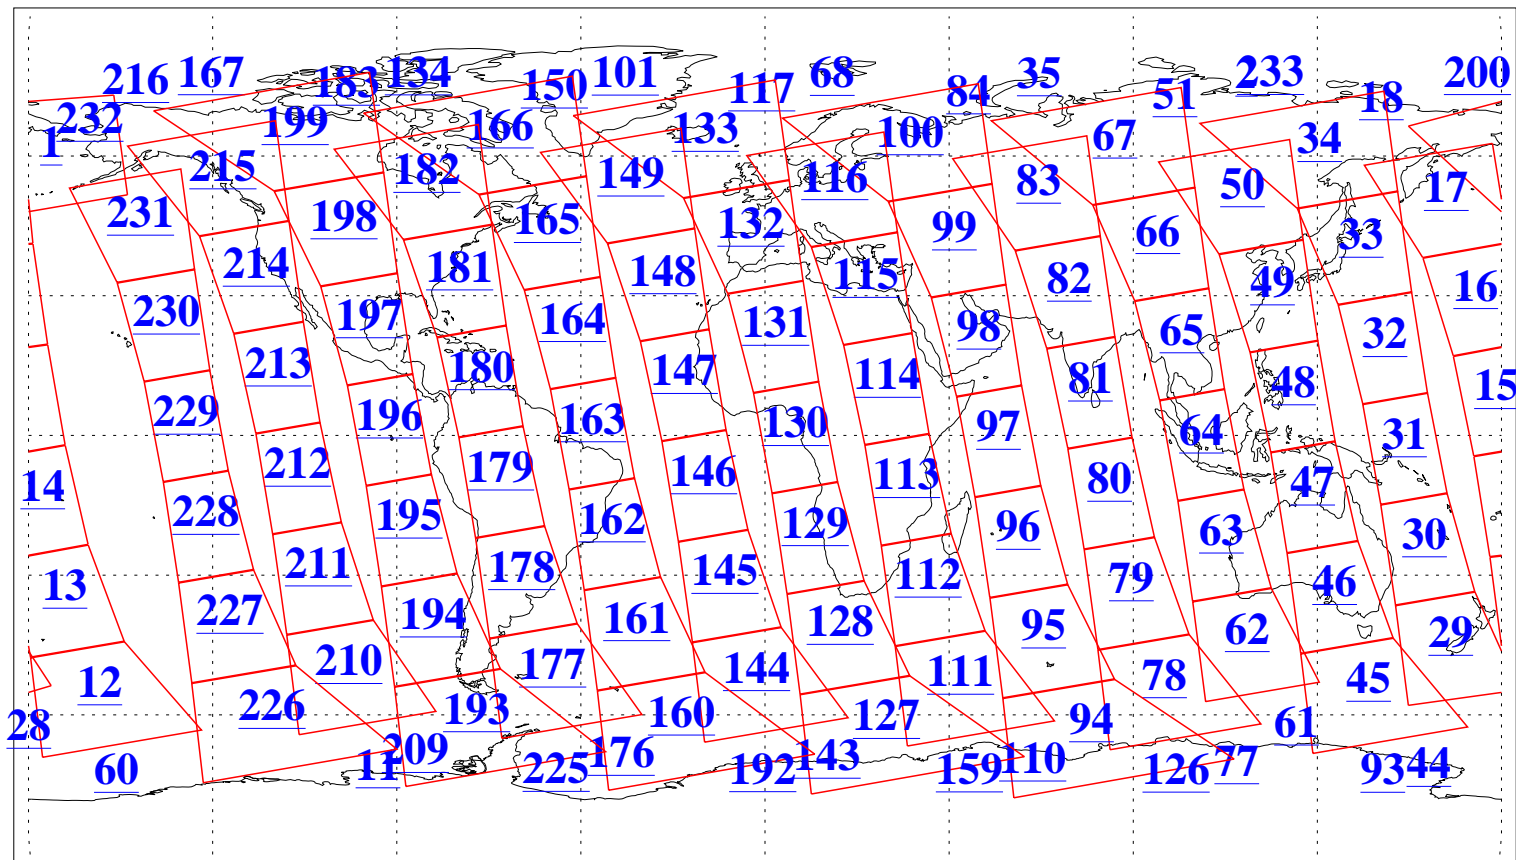

L1B Availability
AMSU Granules: 240
HSB Granules: 0
AIRS Granules: 240

20 Mar 2003
DoY 79
Aqua Day 320
Granules: 1 to 120

Granules: 121 to 240

Legend: AMSU Available, HSB Available, AIRS Available

L1B Availability
AMSU Granules: 240
HSB Granules: 0
AIRS Granules: 240

20 Mar 2003
DoY 79
Aqua Day 320

Ascending Granules

Descending Granules

Legend: AMSU Available, HSB Available, AIRS Available

L1B Availability
 AMSU Granules: 240
 HSB Granules: 0
 AIRS Granules: 240

20 Mar 2003
 DoY 79
 Aqua Day 320

Northern Hemisphere Granules

Southern Hemisphere Granules

Legend: AMSU Available, *HSB Available*, **AIRS Available**