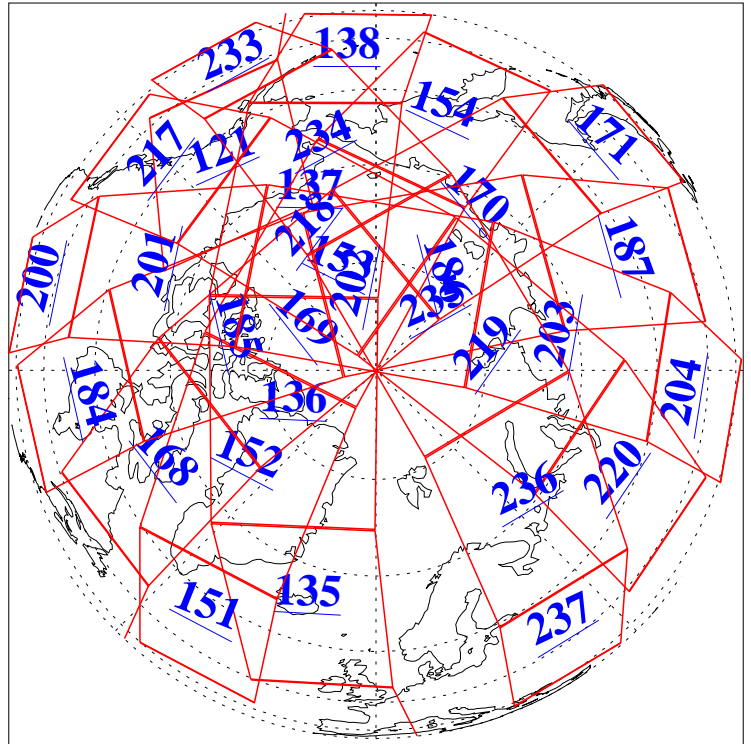

L1B Availability
AMSU Granules: 240
HSB Granules: 0
AIRS Granules: 240

18 Mar 2003
DoY 77
Aqua Day 318
Granules: 1 to 120

Granules: 121 to 240

Legend: AMSU Available, HSB Available, AIRS Available

L1B Availability
AMSU Granules: 240
HSB Granules: 0
AIRS Granules: 240

18 Mar 2003
DoY 77
Aqua Day 318

Ascending Granules

Descending Granules

Legend: AMSU Available, HSB Available, AIRS Available

L1B Availability
 AMSU Granules: 240
 HSB Granules: 0
 AIRS Granules: 240

18 Mar 2003
 DoY 77
 Aqua Day 318

Northern Hemisphere Granules

Southern Hemisphere Granules

Legend: AMSU Available, HSB Available, AIRS Available