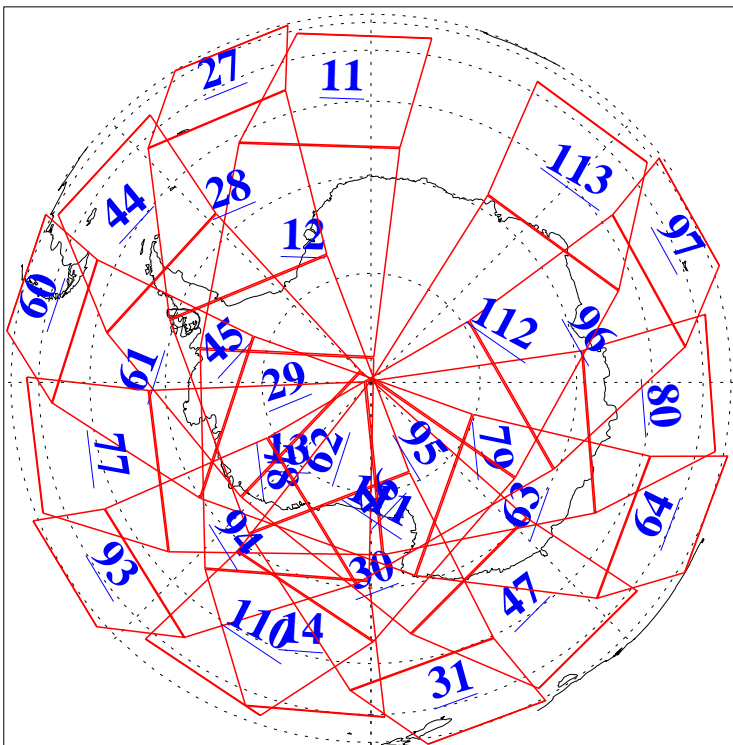

L1B Availability
AMSU Granules: 240
HSB Granules: 0
AIRS Granules: 240

18 Mar 2003
DoY 77
Aqua Day 318
Granules: 1 to 120

Granules: 121 to 240

Legend: AMSU Available, HSB Available, AIRS Available

L1B Availability
AMSU Granules: 240
HSB Granules: 0
AIRS Granules: 240

18 Mar 2003
DoY 77
Aqua Day 318

Ascending Granules

Descending Granules

Legend: AMSU Available, HSB Available, AIRS Available

L1B Availability
 AMSU Granules: 240
 HSB Granules: 0
 AIRS Granules: 240

18 Mar 2003
 DoY 77
 Aqua Day 318

Northern Hemisphere Granules

Southern Hemisphere Granules

Legend: AMSU Available, HSB Available, AIRS Available