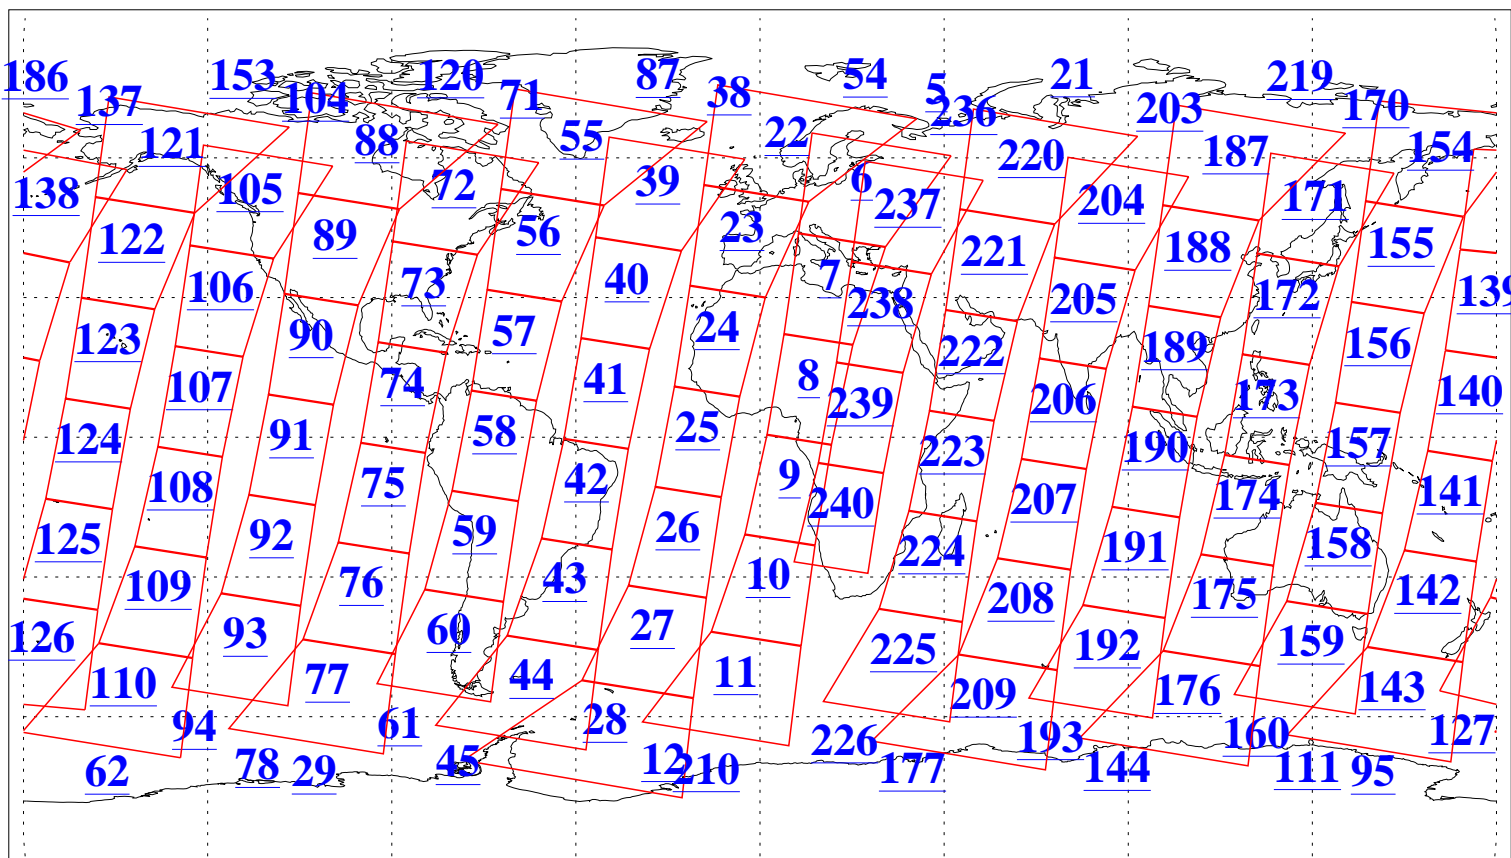

L1B Availability
AMSU Granules: 240
HSB Granules: 0
AIRS Granules: 240

18 Mar 2003
DoY 77
Aqua Day 318
Granules: 1 to 120

Granules: 121 to 240

Legend: AMSU Available, HSB Available, AIRS Available

L1B Availability
AMSU Granules: 240
HSB Granules: 0
AIRS Granules: 240

18 Mar 2003
DoY 77
Aqua Day 318

Ascending Granules

Descending Granules

Legend: AMSU Available, HSB Available, AIRS Available

L1B Availability
 AMSU Granules: 240
 HSB Granules: 0
 AIRS Granules: 240

18 Mar 2003
 DoY 77
 Aqua Day 318

Northern Hemisphere Granules

Southern Hemisphere Granules

Legend: AMSU Available, HSB Available, AIRS Available