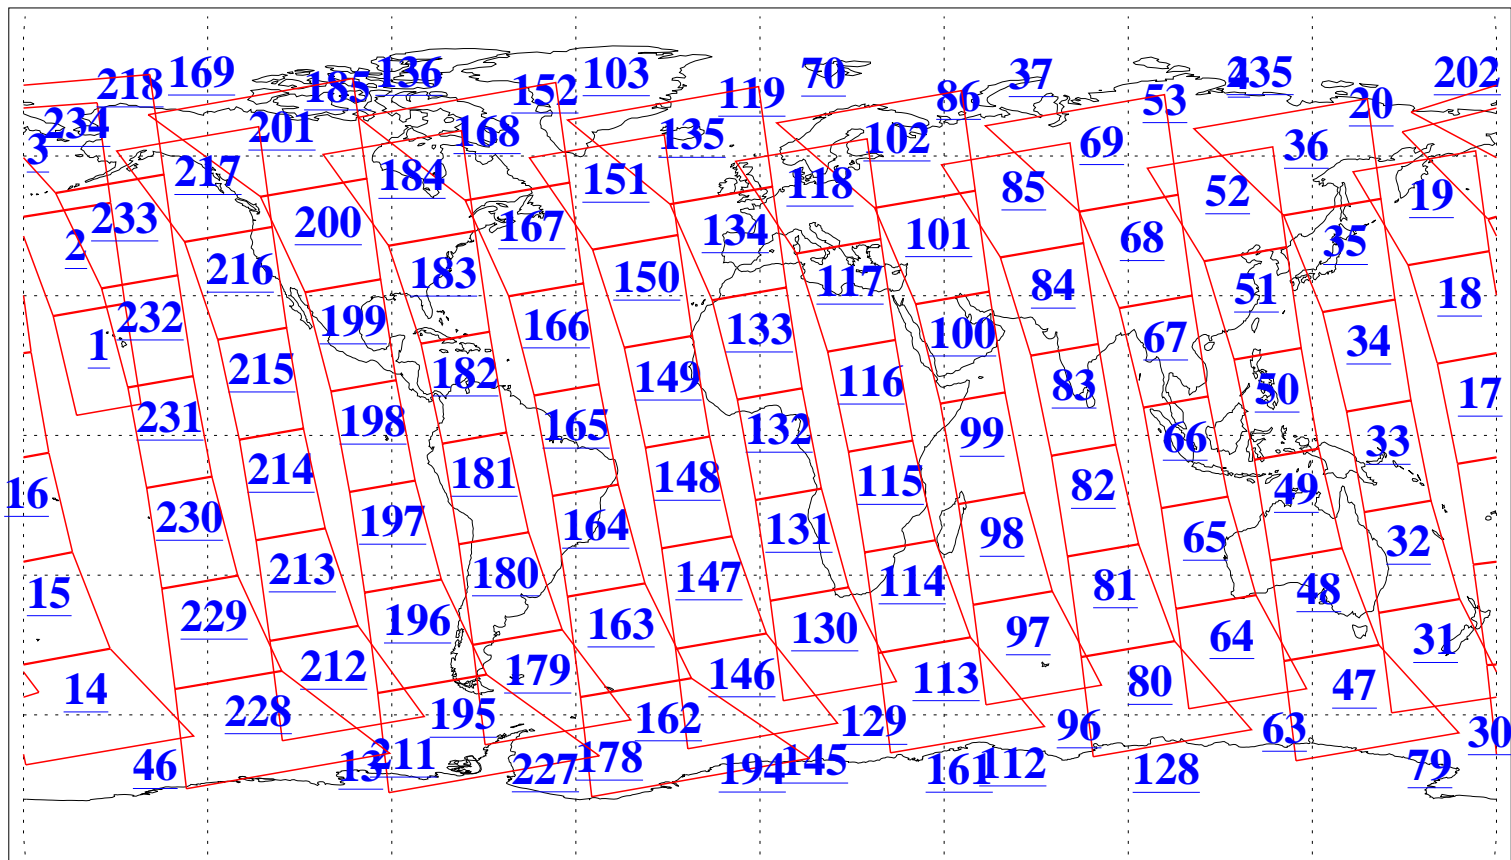

L1B Availability
AMSU Granules: 240
HSB Granules: 0
AIRS Granules: 240

18 Mar 2003
DoY 77
Aqua Day 318
Granules: 1 to 120

Granules: 121 to 240

Legend: AMSU Available, HSB Available, AIRS Available

L1B Availability
AMSU Granules: 240
HSB Granules: 0
AIRS Granules: 240

18 Mar 2003
DoY 77
Aqua Day 318

Ascending Granules

Descending Granules

Legend: AMSU Available, HSB Available, AIRS Available

L1B Availability
 AMSU Granules: 240
 HSB Granules: 0
 AIRS Granules: 240

18 Mar 2003
 DoY 77
 Aqua Day 318

Northern Hemisphere Granules

Southern Hemisphere Granules

Legend: AMSU Available, HSB Available, AIRS Available