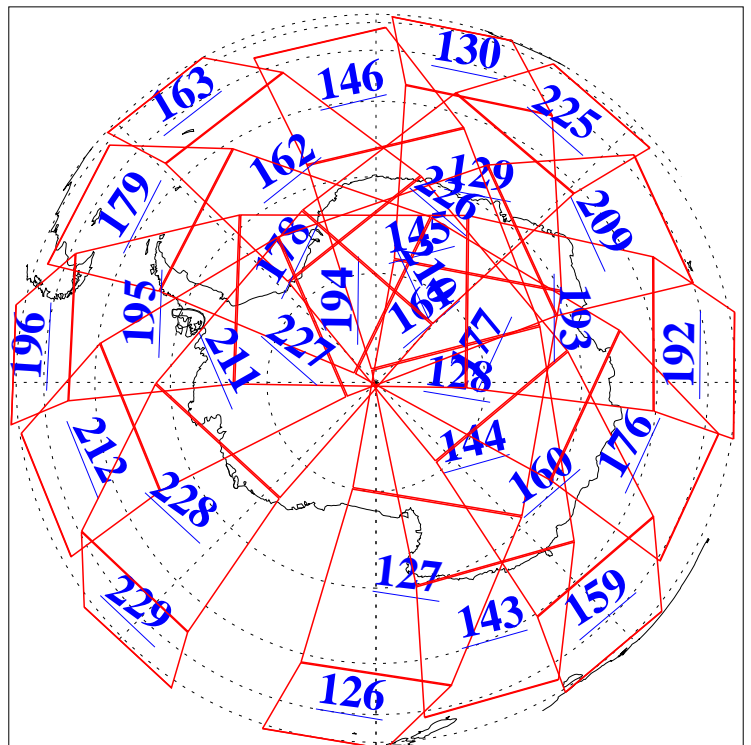

L1B Availability
AMSU Granules: 240
HSB Granules: 0
AIRS Granules: 240

18 Mar 2003
DoY 77
Aqua Day 318
Granules: 1 to 120

Granules: 121 to 240

Legend: AMSU Available, HSB Available, AIRS Available

L1B Availability
AMSU Granules: 240
HSB Granules: 0
AIRS Granules: 240

18 Mar 2003
DoY 77
Aqua Day 318

Ascending Granules

Descending Granules

Legend: AMSU Available, HSB Available, AIRS Available

L1B Availability
 AMSU Granules: 240
 HSB Granules: 0
 AIRS Granules: 240

18 Mar 2003
 DoY 77
 Aqua Day 318

Northern Hemisphere Granules

Southern Hemisphere Granules

Legend: AMSU Available, HSB Available, AIRS Available