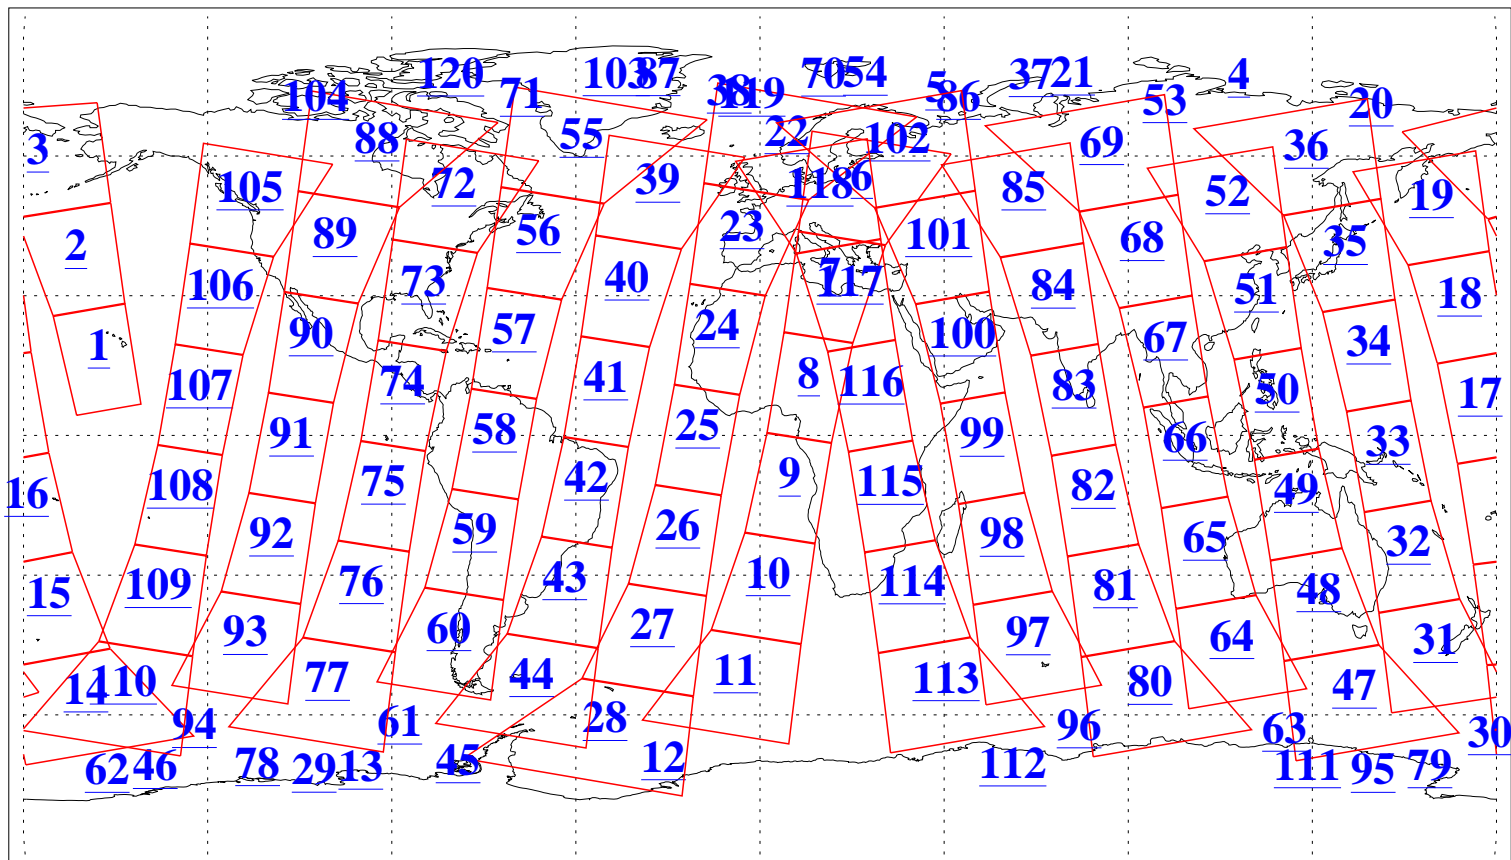

L1B Availability
AMSU Granules: 240
HSB Granules: 0
AIRS Granules: 240

18 Mar 2003
DoY 77
Aqua Day 318
Granules: 1 to 120

Granules: 121 to 240

Legend: AMSU Available, HSB Available, AIRS Available

L1B Availability
AMSU Granules: 240
HSB Granules: 0
AIRS Granules: 240

18 Mar 2003
DoY 77
Aqua Day 318

Ascending Granules

Descending Granules

Legend: AMSU Available, HSB Available, AIRS Available

L1B Availability
 AMSU Granules: 240
 HSB Granules: 0
 AIRS Granules: 240

18 Mar 2003
 DoY 77
 Aqua Day 318

Northern Hemisphere Granules

Southern Hemisphere Granules

Legend: AMSU Available, HSB Available, AIRS Available