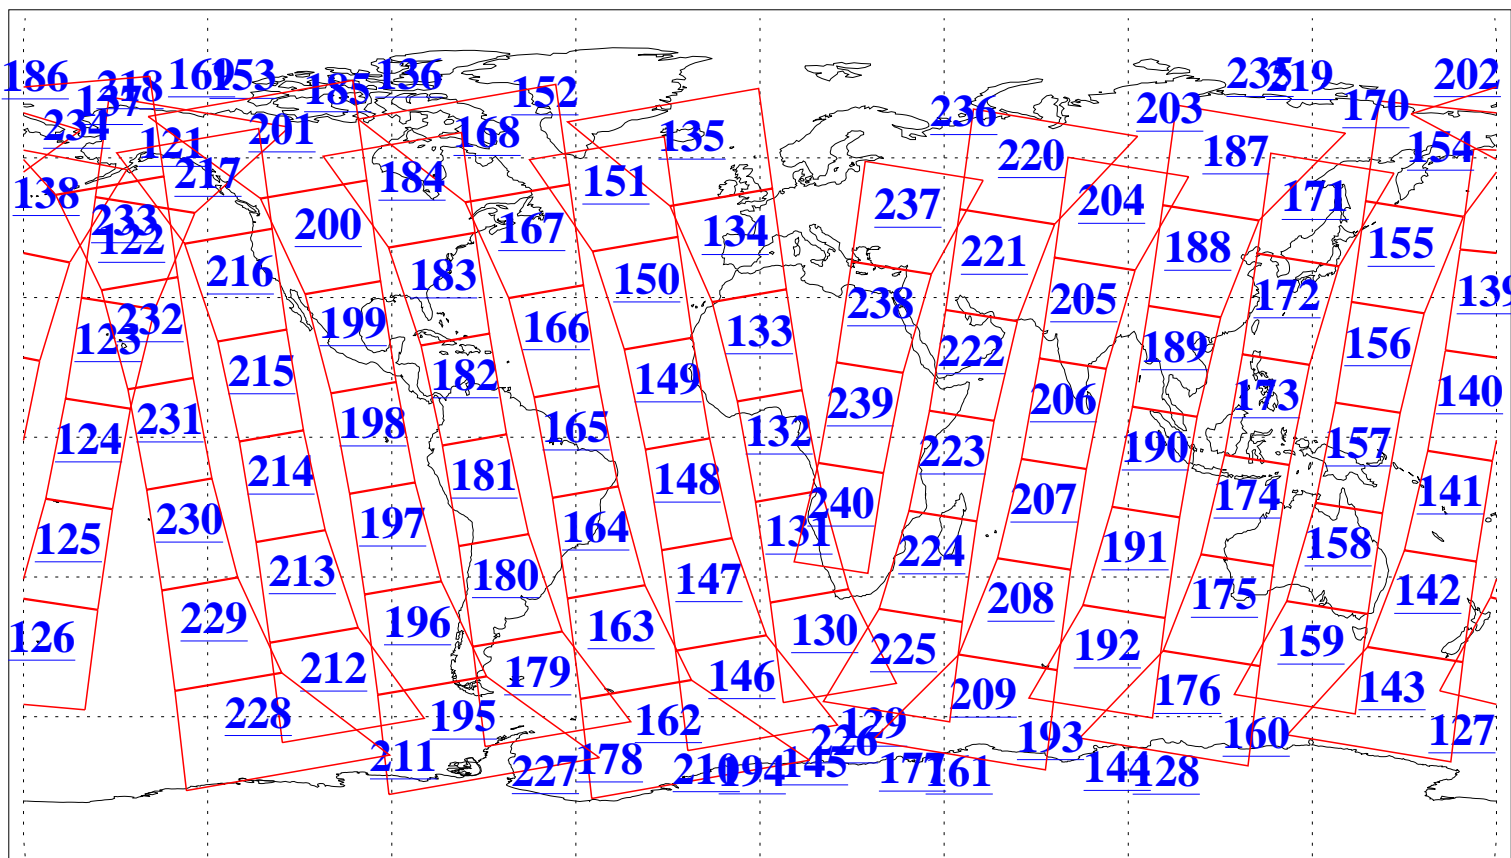

L1B Availability
AMSU Granules: 240
HSB Granules: 0
AIRS Granules: 240

18 Mar 2003
DoY 77
Aqua Day 318
Granules: 1 to 120

Granules: 121 to 240

Legend: AMSU Available, HSB Available, AIRS Available

L1B Availability
AMSU Granules: 240
HSB Granules: 0
AIRS Granules: 240

18 Mar 2003
DoY 77
Aqua Day 318

Ascending Granules

Descending Granules

Legend: AMSU Available, HSB Available, AIRS Available

L1B Availability
 AMSU Granules: 240
 HSB Granules: 0
 AIRS Granules: 240

18 Mar 2003
 DoY 77
 Aqua Day 318

Northern Hemisphere Granules

Southern Hemisphere Granules

Legend: AMSU Available, HSB Available, AIRS Available