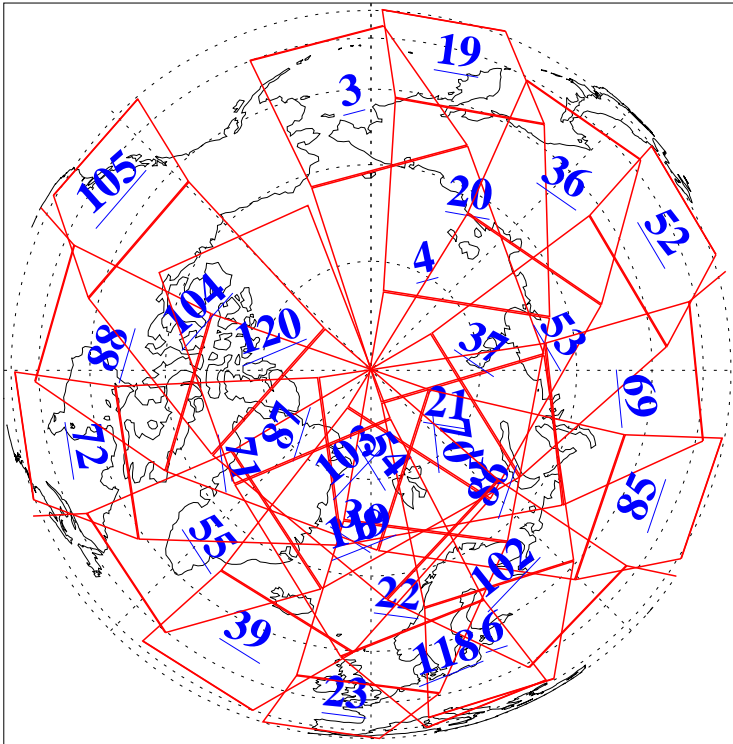

L1B Availability
AMSU Granules: 240
HSB Granules: 0
AIRS Granules: 240

18 Mar 2003
DoY 77
Aqua Day 318
Granules: 1 to 120

Granules: 121 to 240

Legend: AMSU Available, HSB Available, AIRS Available

L1B Availability
AMSU Granules: 240
HSB Granules: 0
AIRS Granules: 240

18 Mar 2003
DoY 77
Aqua Day 318

Ascending Granules

Descending Granules

Legend: AMSU Available, HSB Available, AIRS Available

L1B Availability
 AMSU Granules: 240
 HSB Granules: 0
 AIRS Granules: 240

18 Mar 2003
 DoY 77
 Aqua Day 318

Northern Hemisphere Granules

Southern Hemisphere Granules

Legend: AMSU Available, HSB Available, AIRS Available