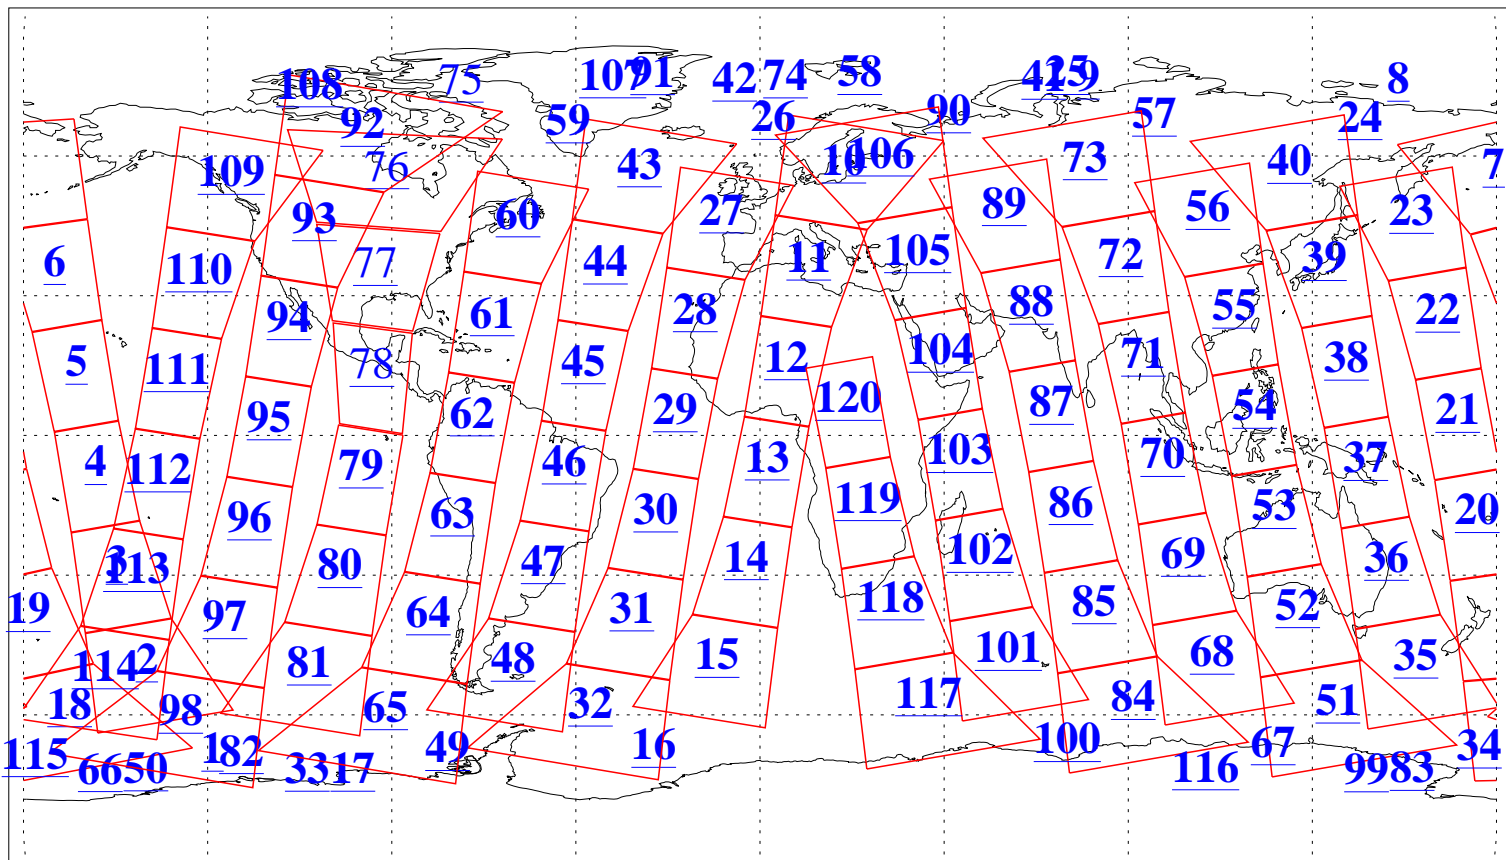

L1B Availability
AMSU Granules: 240
HSB Granules: 0
AIRS Granules: 236

14 Mar 2003
DoY 73
Aqua Day 314
Granules: 1 to 120

Granules: 121 to 240

Legend: AMSU Available, HSB Available, AIRS Available

L1B Availability
AMSU Granules: 240
HSB Granules: 0
AIRS Granules: 236

14 Mar 2003
DoY 73
Aqua Day 314

Ascending Granules

Descending Granules

Legend: AMSU Available, HSB Available, AIRS Available

L1B Availability
AMSU Granules: 240
HSB Granules: 0
AIRS Granules: 236

14 Mar 2003
DoY 73
Aqua Day 314

Northern Hemisphere Granules

Southern Hemisphere Granules

Legend: AMSU Available, HSB Available, AIRS Available