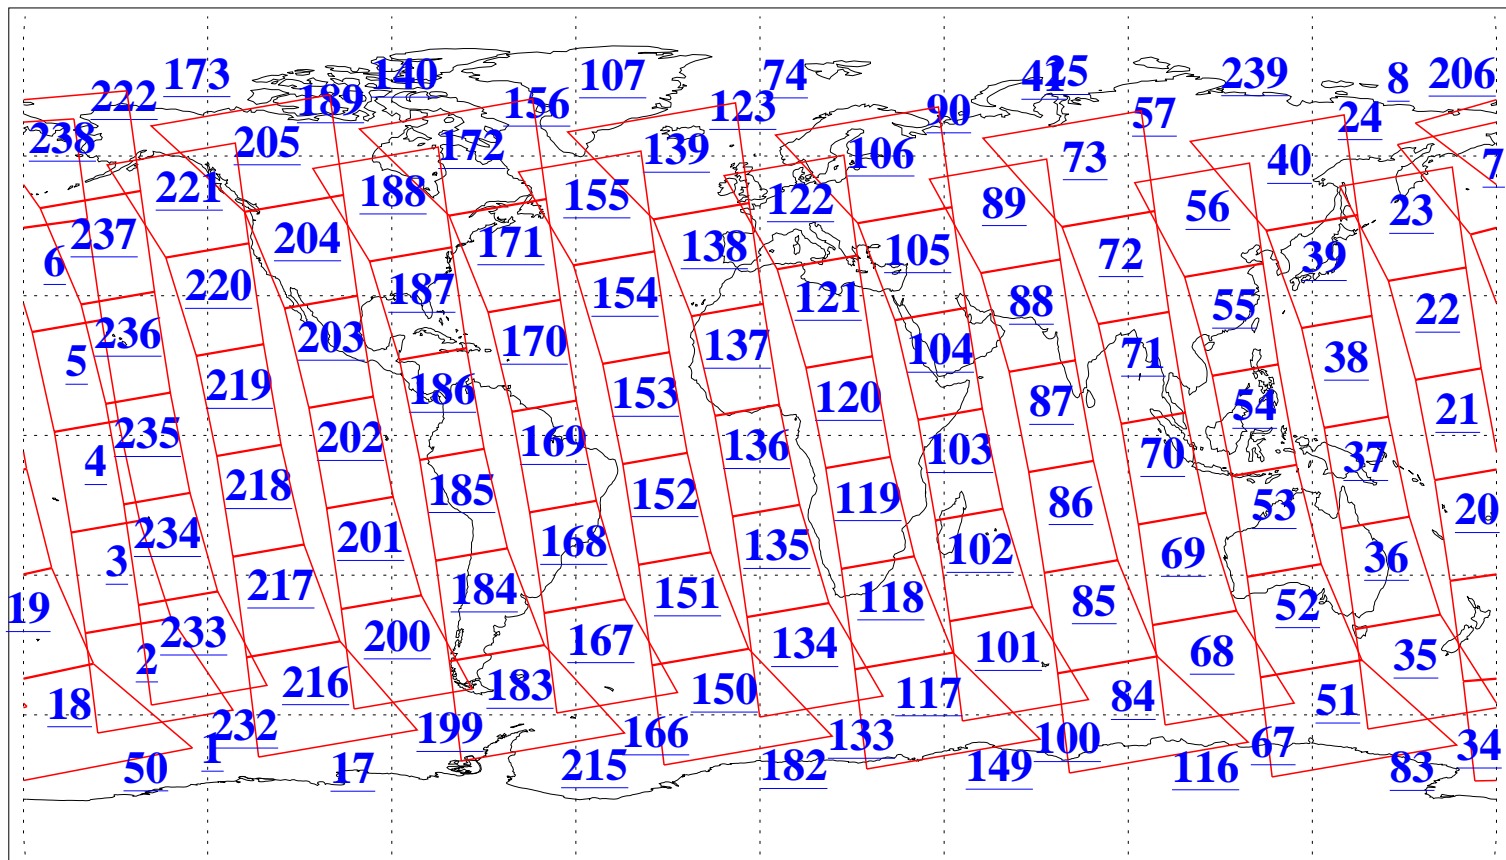

L1B Availability
AMSU Granules: 240
HSB Granules: 0
AIRS Granules: 236

14 Mar 2003
DoY 73
Aqua Day 314
Granules: 1 to 120

Granules: 121 to 240

Legend: AMSU Available, HSB Available, AIRS Available

L1B Availability
AMSU Granules: 240
HSB Granules: 0
AIRS Granules: 236

14 Mar 2003
DoY 73
Aqua Day 314

Ascending Granules

Descending Granules

Legend: AMSU Available, HSB Available, AIRS Available

L1B Availability
AMSU Granules: 240
HSB Granules: 0
AIRS Granules: 236

14 Mar 2003
DoY 73
Aqua Day 314

Northern Hemisphere Granules

Southern Hemisphere Granules

Legend: AMSU Available, HSB Available, AIRS Available