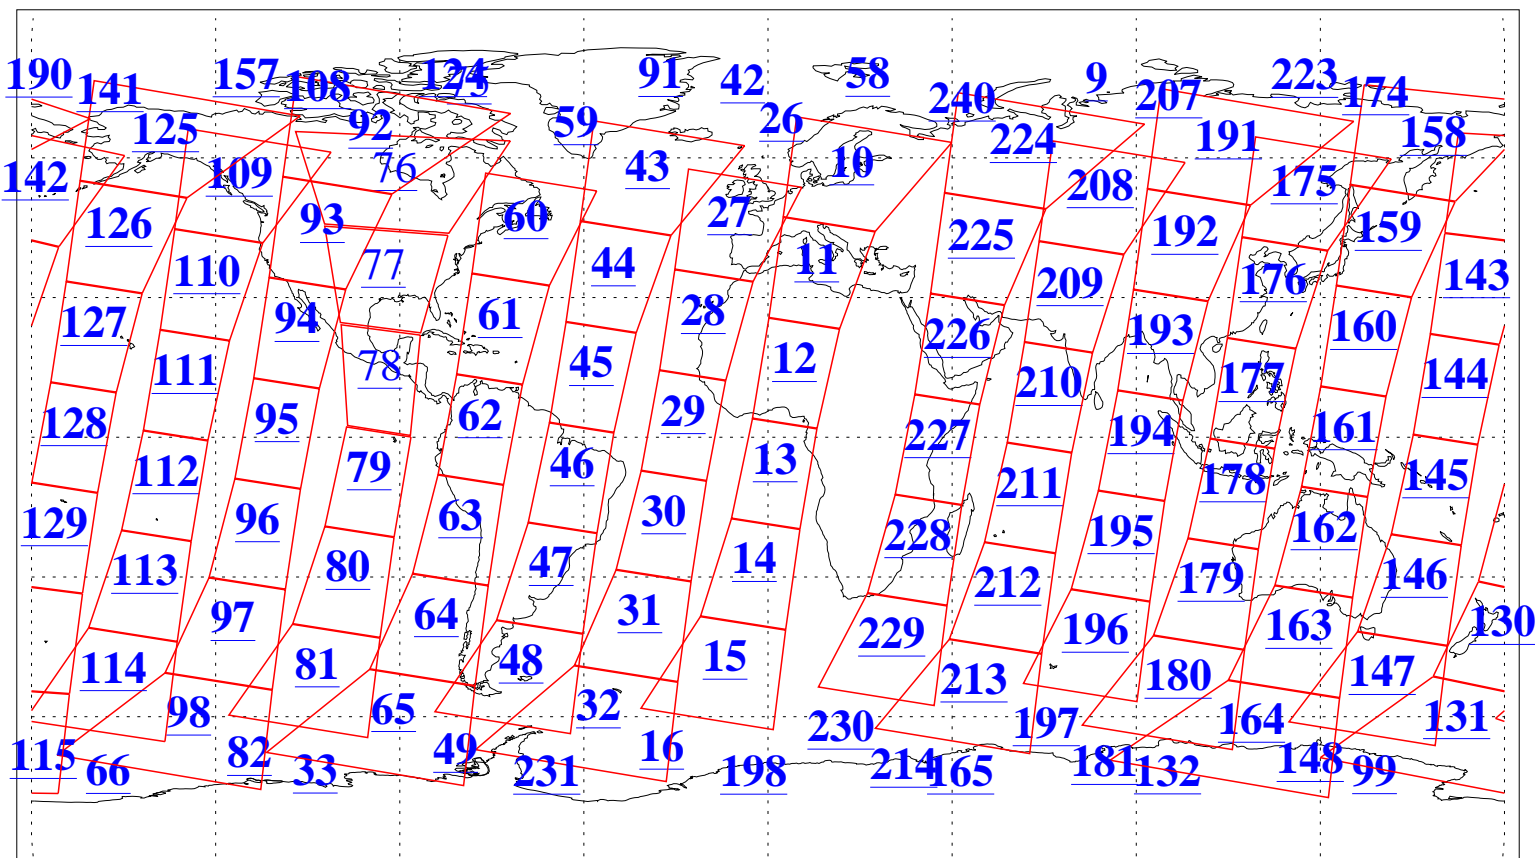

L1B Availability
AMSU Granules: 240
HSB Granules: 0
AIRS Granules: 236

14 Mar 2003
DoY 73
Aqua Day 314
Granules: 1 to 120

Granules: 121 to 240

Legend: AMSU Available, HSB Available, AIRS Available

L1B Availability
AMSU Granules: 240
HSB Granules: 0
AIRS Granules: 236

14 Mar 2003
DoY 73
Aqua Day 314

Ascending Granules

Descending Granules

Legend: AMSU Available, HSB Available, AIRS Available

L1B Availability
AMSU Granules: 240
HSB Granules: 0
AIRS Granules: 236

14 Mar 2003
DoY 73
Aqua Day 314

Northern Hemisphere Granules

Southern Hemisphere Granules

Legend: AMSU Available, HSB Available, AIRS Available