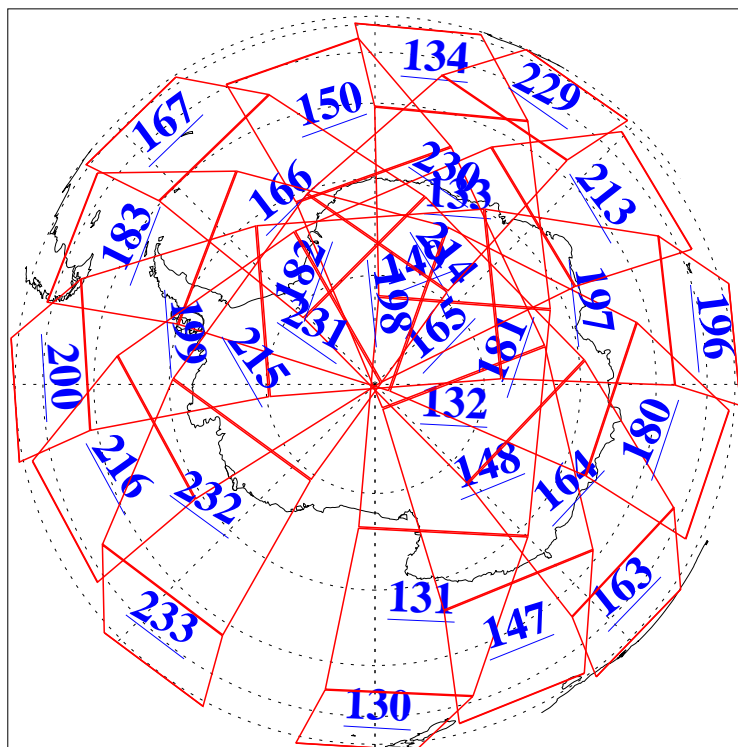

14 Mar 2003
DoY 73
Aqua Day 314

Ascending Granules

Descending Granules

Legend: AMSU Available, HSB Available, AIRS Available

L1B Availability
AMSU Granules: 240
HSB Granules: 0
AIRS Granules: 236

14 Mar 2003
DoY 73
Aqua Day 314

Northern Hemisphere Granules

Southern Hemisphere Granules

Legend: AMSU Available, HSB Available, AIRS Available