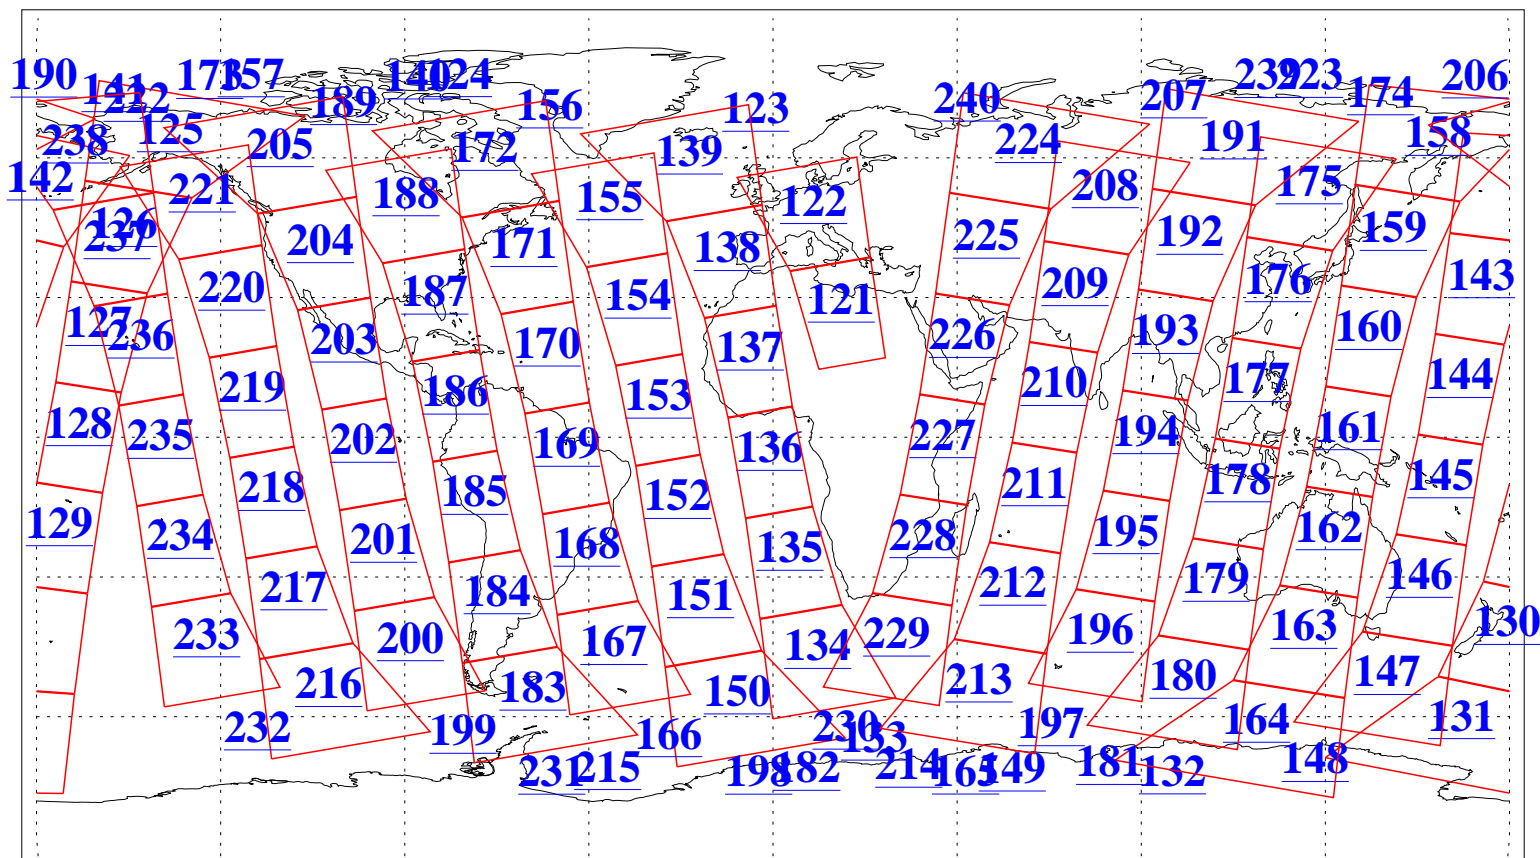

L1B Availability
AMSU Granules: 240
HSB Granules: 0
AIRS Granules: 236

14 Mar 2003
DoY 73
Aqua Day 314
Granules: 1 to 120

Granules: 121 to 240

Legend: AMSU Available, HSB Available, AIRS Available

L1B Availability
AMSU Granules: 240
HSB Granules: 0
AIRS Granules: 236

14 Mar 2003
DoY 73
Aqua Day 314

Ascending Granules

Descending Granules

Legend: AMSU Available, HSB Available, AIRS Available

L1B Availability
AMSU Granules: 240
HSB Granules: 0
AIRS Granules: 236

14 Mar 2003
DoY 73
Aqua Day 314

Northern Hemisphere Granules

Southern Hemisphere Granules

Legend: AMSU Available, HSB Available, AIRS Available