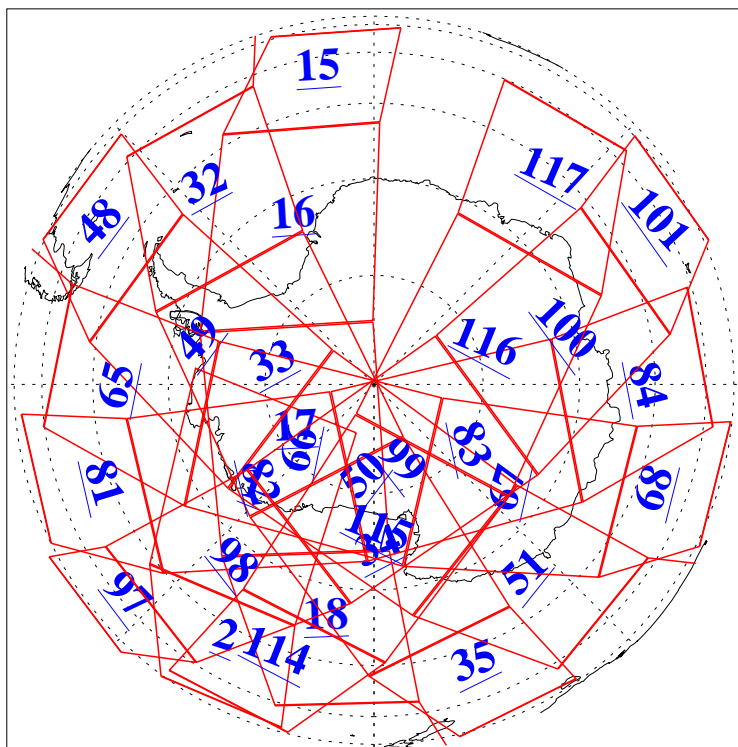

L1B Availability
AMSU Granules: 240
HSB Granules: 0
AIRS Granules: 236

14 Mar 2003
DoY 73
Aqua Day 314
Granules: 1 to 120

Granules: 121 to 240

Legend: AMSU Available, HSB Available, AIRS Available

L1B Availability
AMSU Granules: 240
HSB Granules: 0
AIRS Granules: 236

14 Mar 2003
DoY 73
Aqua Day 314

Ascending Granules

Descending Granules

Legend: AMSU Available, HSB Available, AIRS Available

L1B Availability
AMSU Granules: 240
HSB Granules: 0
AIRS Granules: 236

14 Mar 2003
DoY 73
Aqua Day 314

Northern Hemisphere Granules

Southern Hemisphere Granules

Legend: AMSU Available, HSB Available, AIRS Available