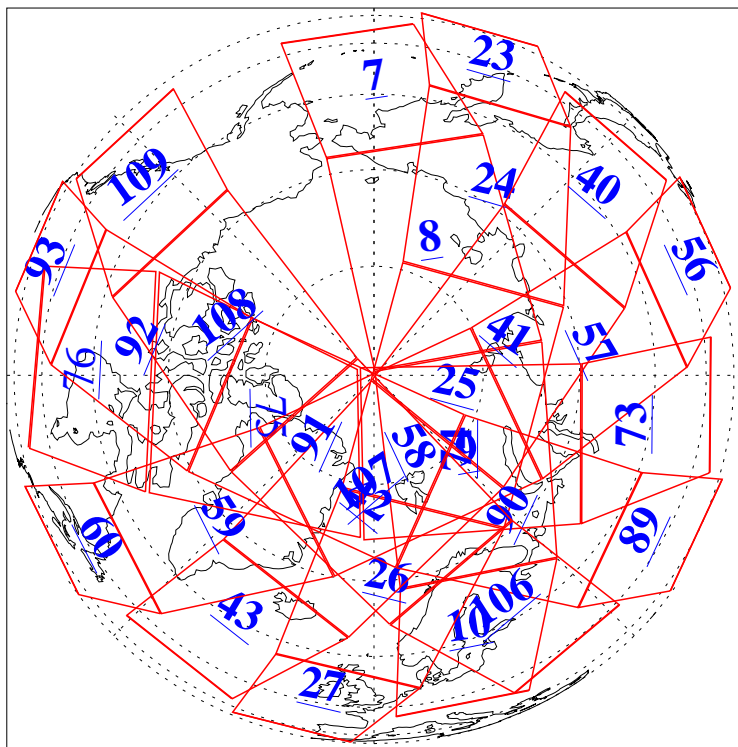

L1B Availability
AMSU Granules: 240
HSB Granules: 0
AIRS Granules: 236

14 Mar 2003
DoY 73
Aqua Day 314
Granules: 1 to 120

Granules: 121 to 240

Legend: AMSU Available, HSB Available, AIRS Available

L1B Availability
AMSU Granules: 240
HSB Granules: 0
AIRS Granules: 236

14 Mar 2003
DoY 73
Aqua Day 314

Ascending Granules

Descending Granules

Legend: AMSU Available, HSB Available, AIRS Available

L1B Availability
AMSU Granules: 240
HSB Granules: 0
AIRS Granules: 236

14 Mar 2003
DoY 73
Aqua Day 314

Northern Hemisphere Granules

Southern Hemisphere Granules

Legend: AMSU Available, HSB Available, AIRS Available