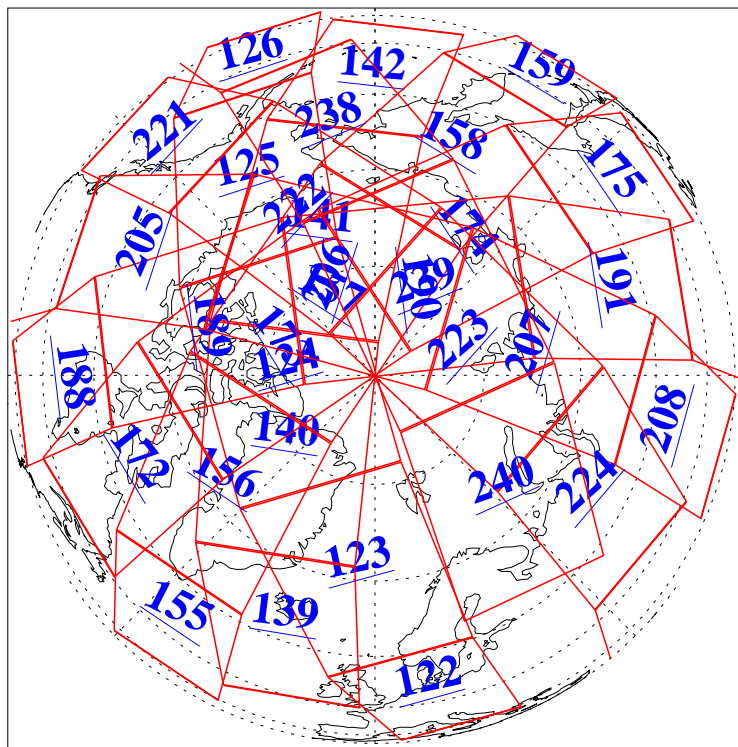

L1B Availability
AMSU Granules: 240
HSB Granules: 0
AIRS Granules: 236

14 Mar 2003
DoY 73
Aqua Day 314
Granules: 1 to 120

Granules: 121 to 240

Legend: AMSU Available, HSB Available, AIRS Available

L1B Availability
AMSU Granules: 240
HSB Granules: 0
AIRS Granules: 236

14 Mar 2003
DoY 73
Aqua Day 314

Ascending Granules

Descending Granules

Legend: AMSU Available, HSB Available, AIRS Available

L1B Availability
AMSU Granules: 240
HSB Granules: 0
AIRS Granules: 236

14 Mar 2003
DoY 73
Aqua Day 314

Northern Hemisphere Granules

Southern Hemisphere Granules

Legend: AMSU Available, HSB Available, AIRS Available