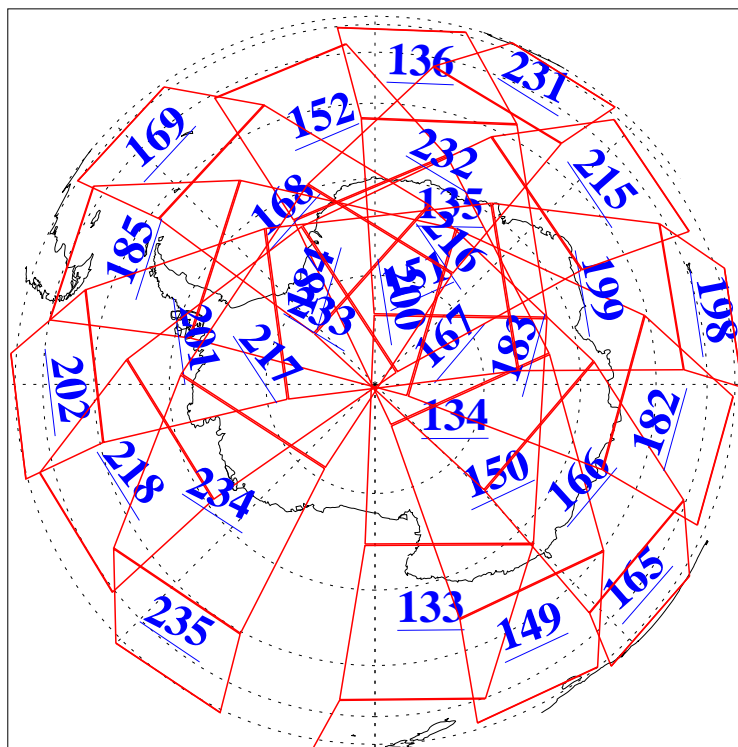

L1B Availability  
AMSU Granules: 240  
HSB Granules: 0  
AIRS Granules: 240

12 Mar 2003  
DoY 71  
Aqua Day 312  
Granules: 1 to 120

Granules: 121 to 240

Legend: AMSU Available, HSB Available, AIRS Available

L1B Availability  
AMSU Granules: 240  
HSB Granules: 0  
AIRS Granules: 240

12 Mar 2003  
DoY 71  
Aqua Day 312

Ascending Granules

Descending Granules

Legend: AMSU Available, HSB Available, AIRS Available

L1B Availability  
 AMSU Granules: 240  
 HSB Granules: 0  
 AIRS Granules: 240

12 Mar 2003  
 DoY 71  
 Aqua Day 312

Northern Hemisphere Granules

Southern Hemisphere Granules

Legend: AMSU Available, HSB Available, AIRS Available