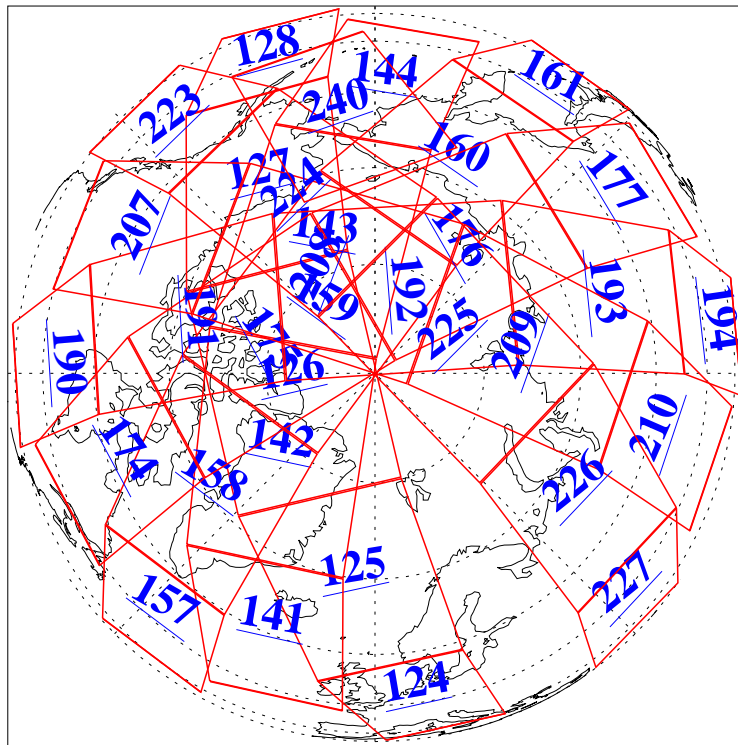

L1B Availability  
AMSU Granules: 240  
HSB Granules: 0  
AIRS Granules: 240

12 Mar 2003  
DoY 71  
Aqua Day 312  
Granules: 1 to 120

Granules: 121 to 240

Legend: AMSU Available, HSB Available, AIRS Available

L1B Availability  
AMSU Granules: 240  
HSB Granules: 0  
AIRS Granules: 240

12 Mar 2003  
DoY 71  
Aqua Day 312

Ascending Granules

Descending Granules

Legend: AMSU Available, HSB Available, AIRS Available

L1B Availability  
 AMSU Granules: 240  
 HSB Granules: 0  
 AIRS Granules: 240

12 Mar 2003  
 DoY 71  
 Aqua Day 312

Northern Hemisphere Granules

Southern Hemisphere Granules

Legend: AMSU Available, HSB Available, AIRS Available