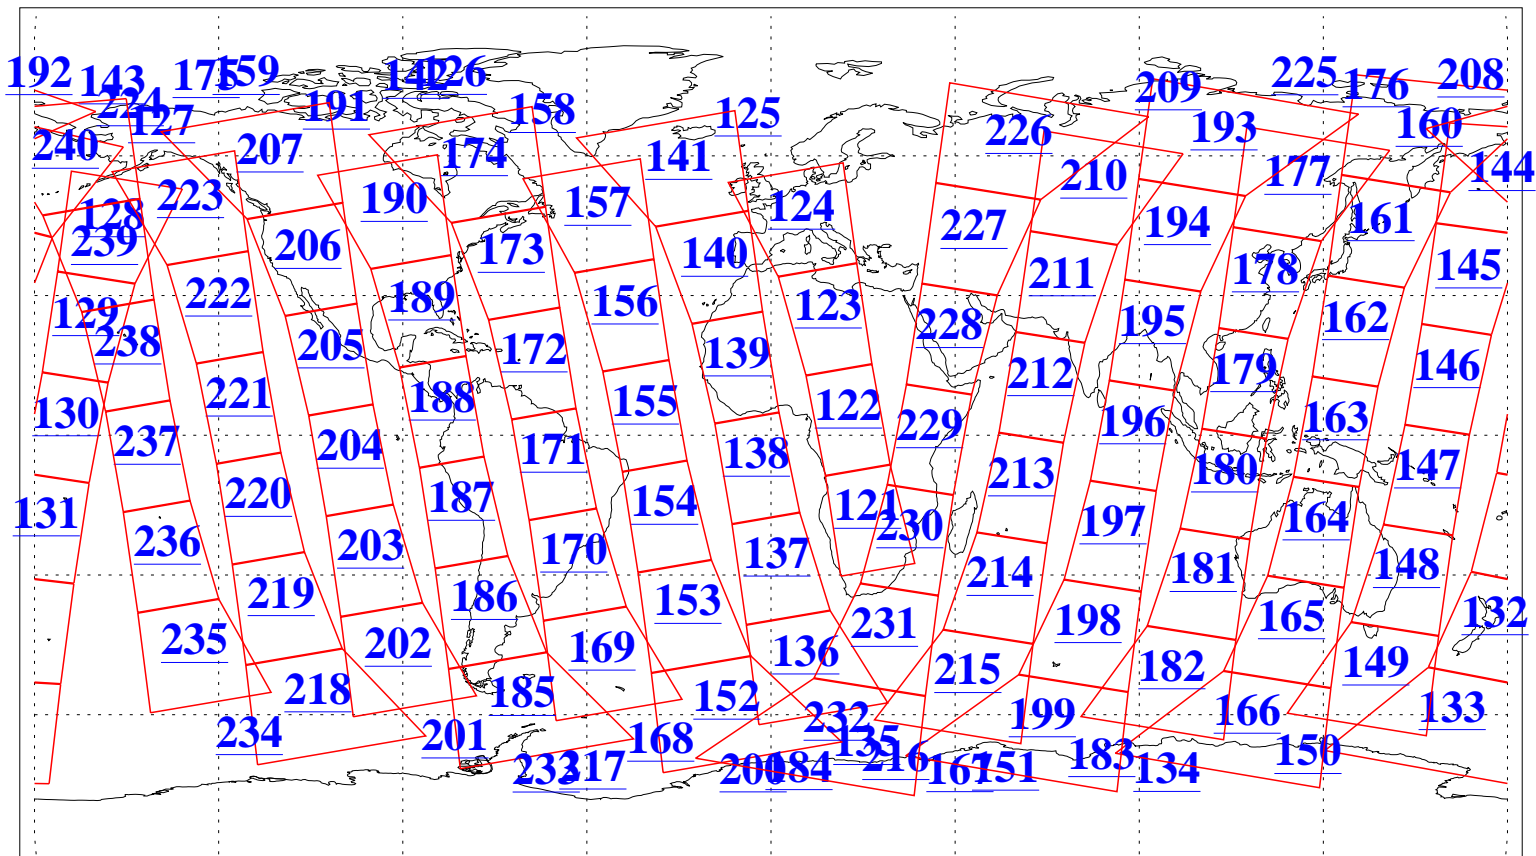

L1B Availability  
AMSU Granules: 240  
HSB Granules: 0  
AIRS Granules: 240

12 Mar 2003  
DoY 71  
Aqua Day 312  
Granules: 1 to 120

Granules: 121 to 240

Legend: AMSU Available, HSB Available, AIRS Available

L1B Availability  
AMSU Granules: 240  
HSB Granules: 0  
AIRS Granules: 240

12 Mar 2003  
DoY 71  
Aqua Day 312

Ascending Granules

Descending Granules

Legend: AMSU Available, HSB Available, AIRS Available

L1B Availability  
 AMSU Granules: 240  
 HSB Granules: 0  
 AIRS Granules: 240

12 Mar 2003  
 DoY 71  
 Aqua Day 312

Northern Hemisphere Granules

Southern Hemisphere Granules

Legend: AMSU Available, HSB Available, AIRS Available