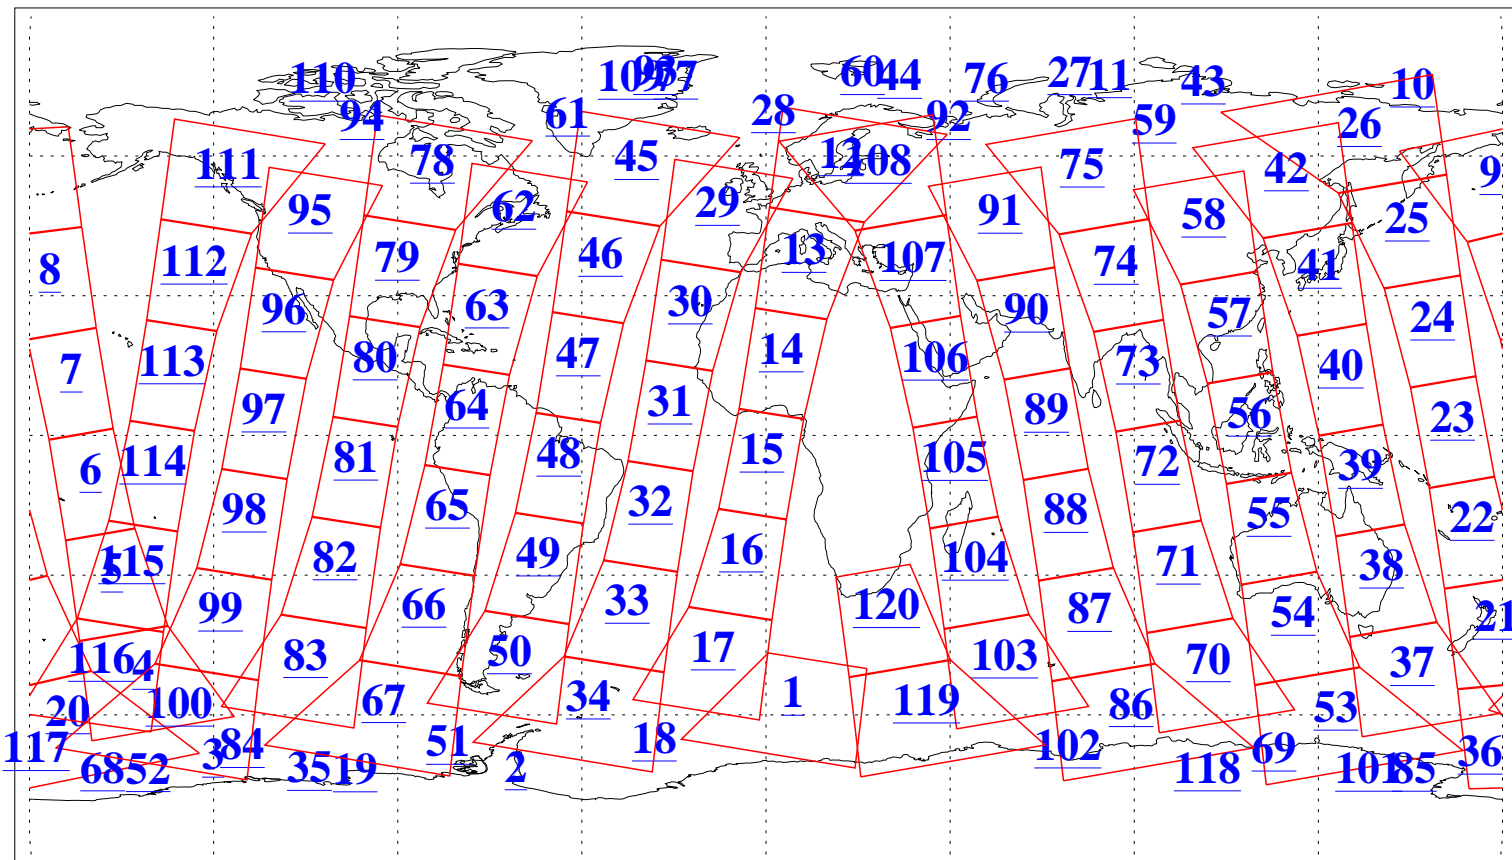

L1B Availability  
AMSU Granules: 240  
HSB Granules: 0  
AIRS Granules: 240

12 Mar 2003  
DoY 71  
Aqua Day 312  
Granules: 1 to 120

Granules: 121 to 240

Legend: AMSU Available, HSB Available, AIRS Available

L1B Availability  
AMSU Granules: 240  
HSB Granules: 0  
AIRS Granules: 240

12 Mar 2003  
DoY 71  
Aqua Day 312

Ascending Granules

Descending Granules

Legend: AMSU Available, HSB Available, AIRS Available

L1B Availability  
 AMSU Granules: 240  
 HSB Granules: 0  
 AIRS Granules: 240

12 Mar 2003  
 DoY 71  
 Aqua Day 312

Northern Hemisphere Granules

Southern Hemisphere Granules

Legend: AMSU Available, HSB Available, AIRS Available