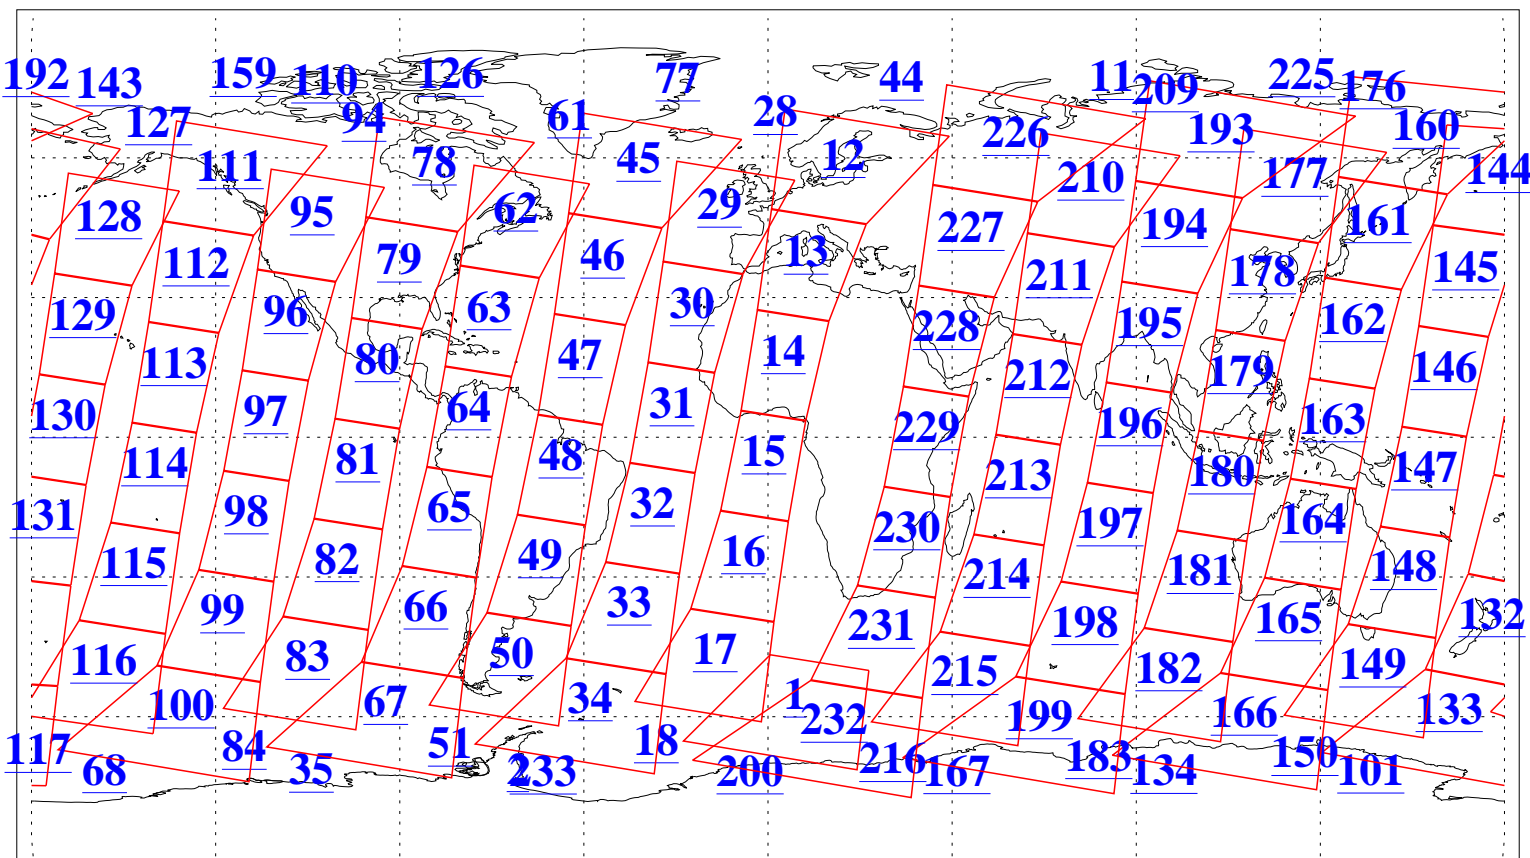

L1B Availability  
AMSU Granules: 240  
HSB Granules: 0  
AIRS Granules: 240

12 Mar 2003  
DoY 71  
Aqua Day 312  
Granules: 1 to 120

Granules: 121 to 240

Legend: AMSU Available, HSB Available, AIRS Available

L1B Availability  
AMSU Granules: 240  
HSB Granules: 0  
AIRS Granules: 240

12 Mar 2003  
DoY 71  
Aqua Day 312

Ascending Granules

Descending Granules

Legend: AMSU Available, HSB Available, AIRS Available

L1B Availability  
 AMSU Granules: 240  
 HSB Granules: 0  
 AIRS Granules: 240

12 Mar 2003  
 DoY 71  
 Aqua Day 312

Northern Hemisphere Granules

Southern Hemisphere Granules

Legend: AMSU Available, HSB Available, AIRS Available