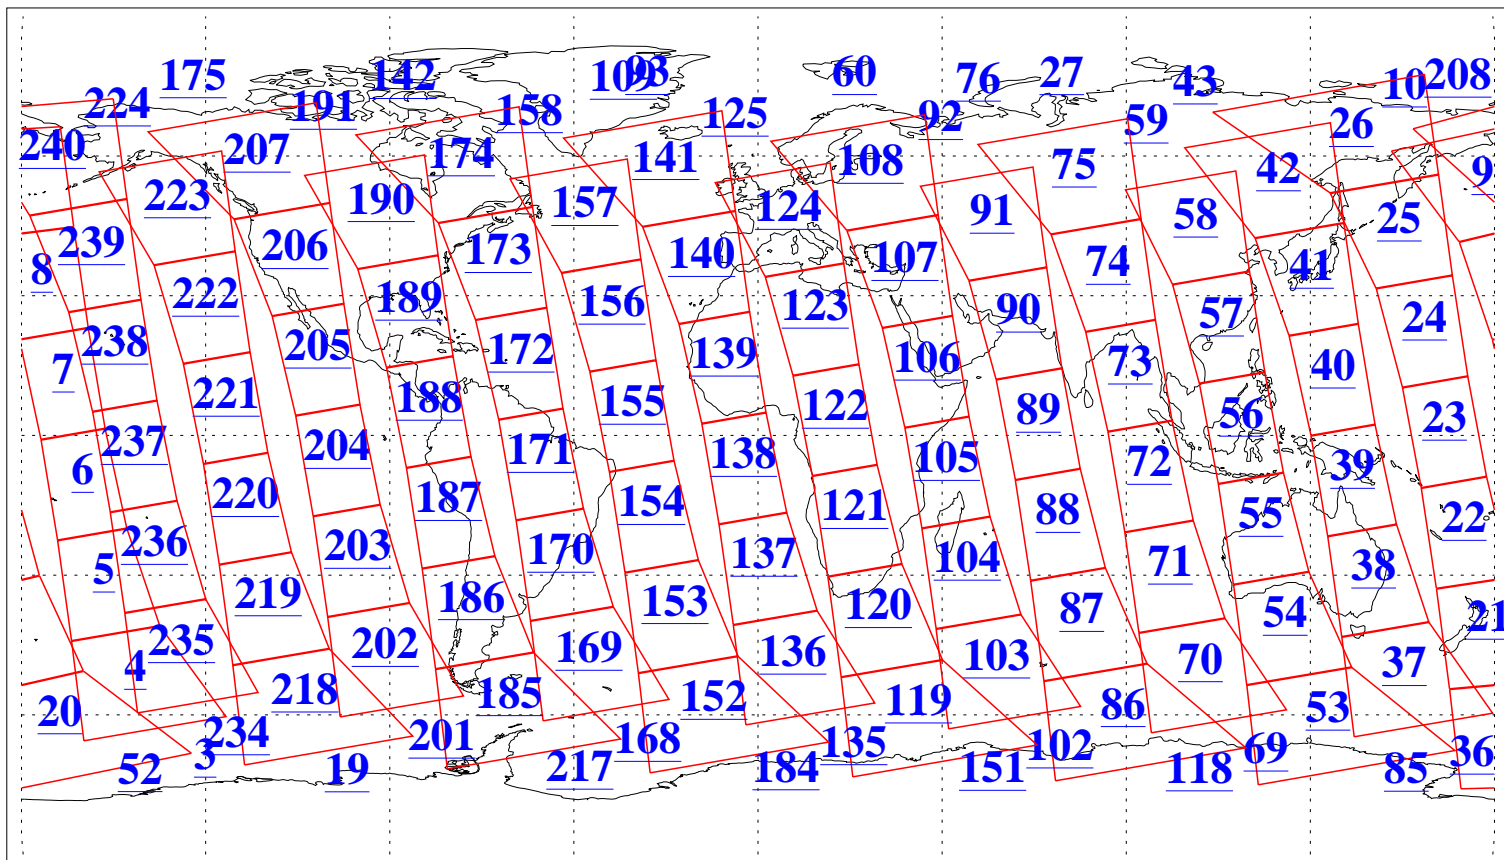

L1B Availability  
AMSU Granules: 240  
HSB Granules: 0  
AIRS Granules: 240

12 Mar 2003  
DoY 71  
Aqua Day 312  
Granules: 1 to 120

Granules: 121 to 240

Legend: AMSU Available, HSB Available, AIRS Available

L1B Availability  
AMSU Granules: 240  
HSB Granules: 0  
AIRS Granules: 240

12 Mar 2003  
DoY 71  
Aqua Day 312

Ascending Granules

Descending Granules

Legend: AMSU Available, HSB Available, AIRS Available

L1B Availability  
 AMSU Granules: 240  
 HSB Granules: 0  
 AIRS Granules: 240

12 Mar 2003  
 DoY 71  
 Aqua Day 312

Northern Hemisphere Granules

Southern Hemisphere Granules

Legend: AMSU Available, HSB Available, AIRS Available