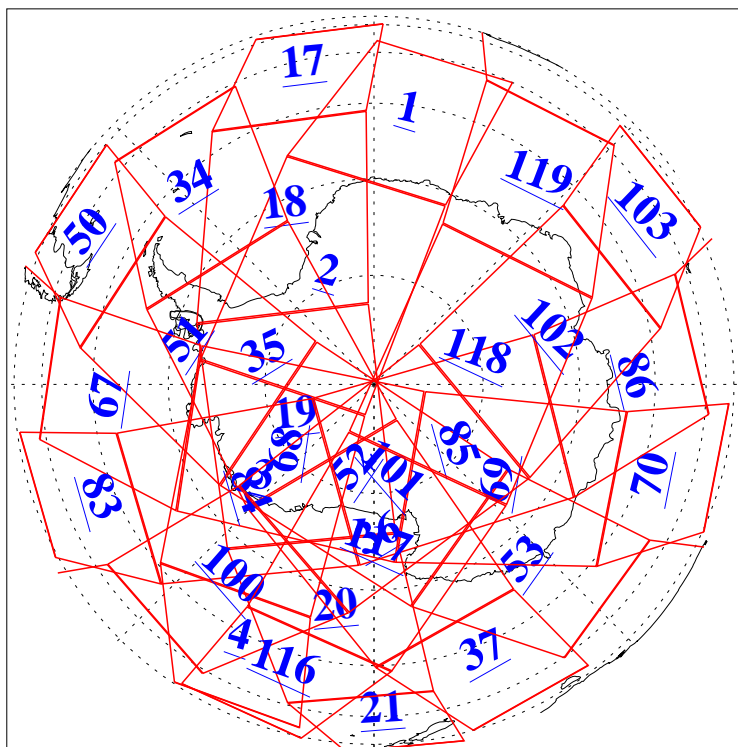

L1B Availability  
AMSU Granules: 240  
HSB Granules: 0  
AIRS Granules: 240

12 Mar 2003  
DoY 71  
Aqua Day 312  
Granules: 1 to 120

Granules: 121 to 240

Legend: AMSU Available, HSB Available, AIRS Available

L1B Availability  
AMSU Granules: 240  
HSB Granules: 0  
AIRS Granules: 240

12 Mar 2003  
DoY 71  
Aqua Day 312

Ascending Granules

Descending Granules

Legend: AMSU Available, HSB Available, AIRS Available

L1B Availability  
 AMSU Granules: 240  
 HSB Granules: 0  
 AIRS Granules: 240

12 Mar 2003  
 DoY 71  
 Aqua Day 312

Northern Hemisphere Granules

Southern Hemisphere Granules

Legend: AMSU Available, HSB Available, AIRS Available