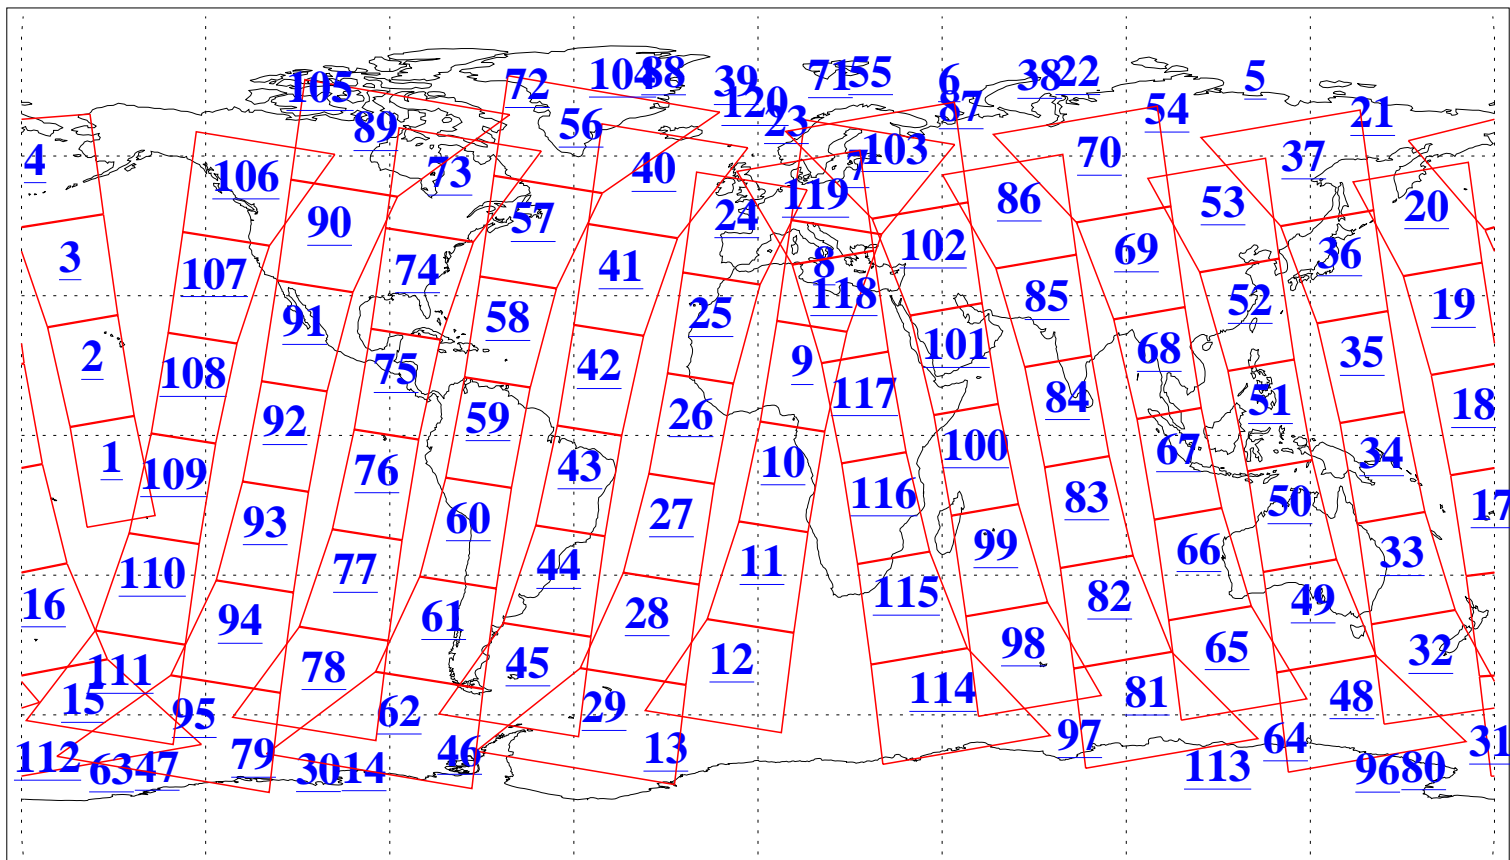

L1B Availability
AMSU Granules: 240
HSB Granules: 0
AIRS Granules: 240

9 Mar 2003
DoY 68
Aqua Day 309
Granules: 1 to 120

Granules: 121 to 240

Legend: AMSU Available, HSB Available, AIRS Available

L1B Availability
AMSU Granules: 240
HSB Granules: 0
AIRS Granules: 240

9 Mar 2003
DoY 68
Aqua Day 309

Ascending Granules

Descending Granules

Legend: AMSU Available, HSB Available, AIRS Available

L1B Availability
 AMSU Granules: 240
 HSB Granules: 0
 AIRS Granules: 240

9 Mar 2003
 DoY 68
 Aqua Day 309

Northern Hemisphere Granules

Southern Hemisphere Granules

Legend: AMSU Available, HSB Available, AIRS Available