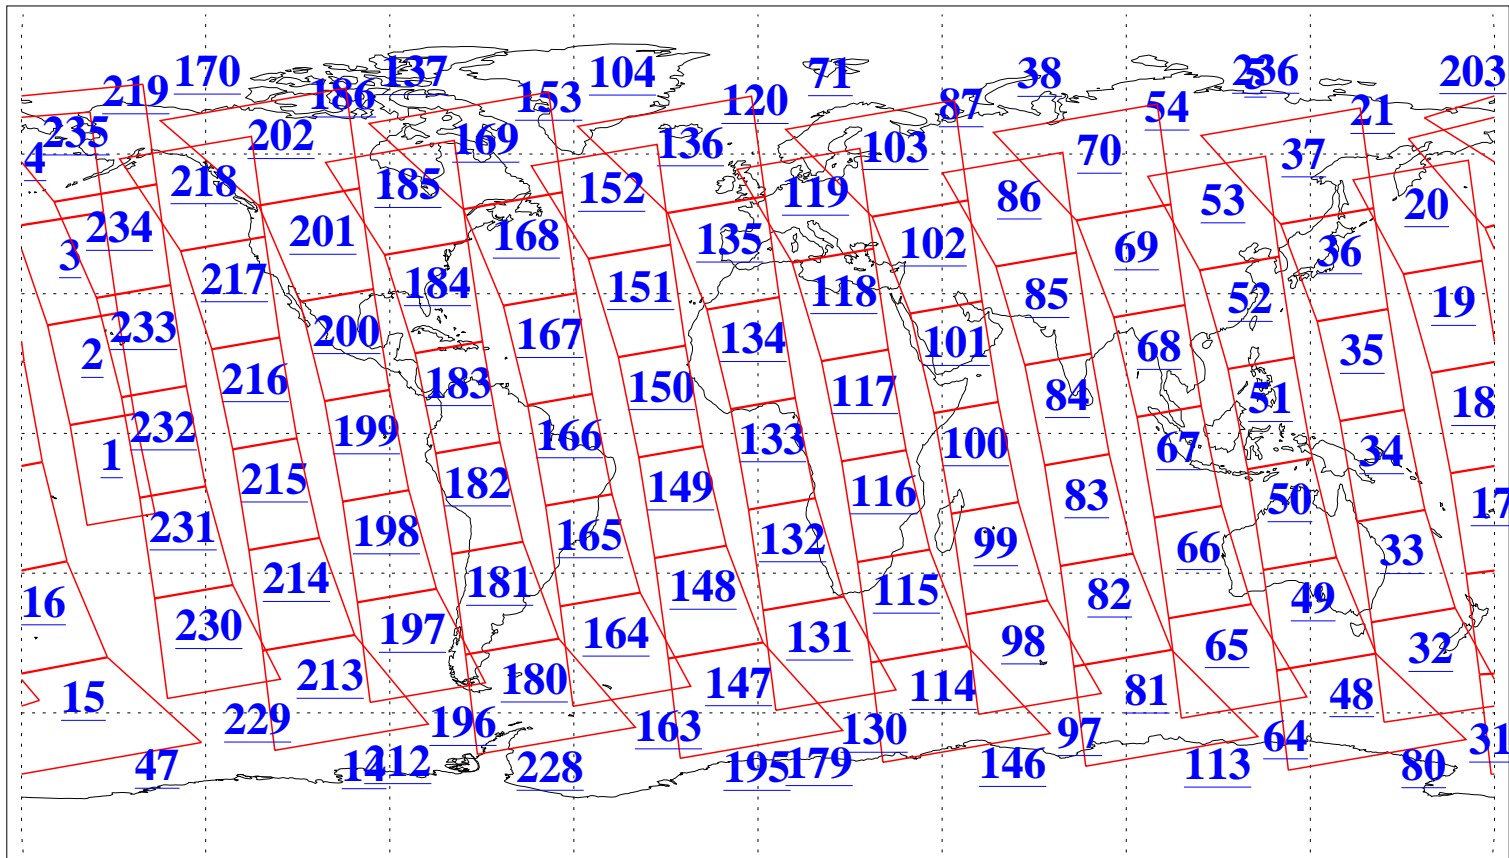

L1B Availability
AMSU Granules: 240
HSB Granules: 0
AIRS Granules: 240

9 Mar 2003
DoY 68
Aqua Day 309
Granules: 1 to 120

Granules: 121 to 240

Legend: AMSU Available, HSB Available, AIRS Available

L1B Availability
AMSU Granules: 240
HSB Granules: 0
AIRS Granules: 240

9 Mar 2003
DoY 68
Aqua Day 309

Ascending Granules

Descending Granules

Legend: AMSU Available, HSB Available, AIRS Available

L1B Availability
 AMSU Granules: 240
 HSB Granules: 0
 AIRS Granules: 240

9 Mar 2003
 DoY 68
 Aqua Day 309

Northern Hemisphere Granules

Southern Hemisphere Granules

Legend: AMSU Available, HSB Available, AIRS Available