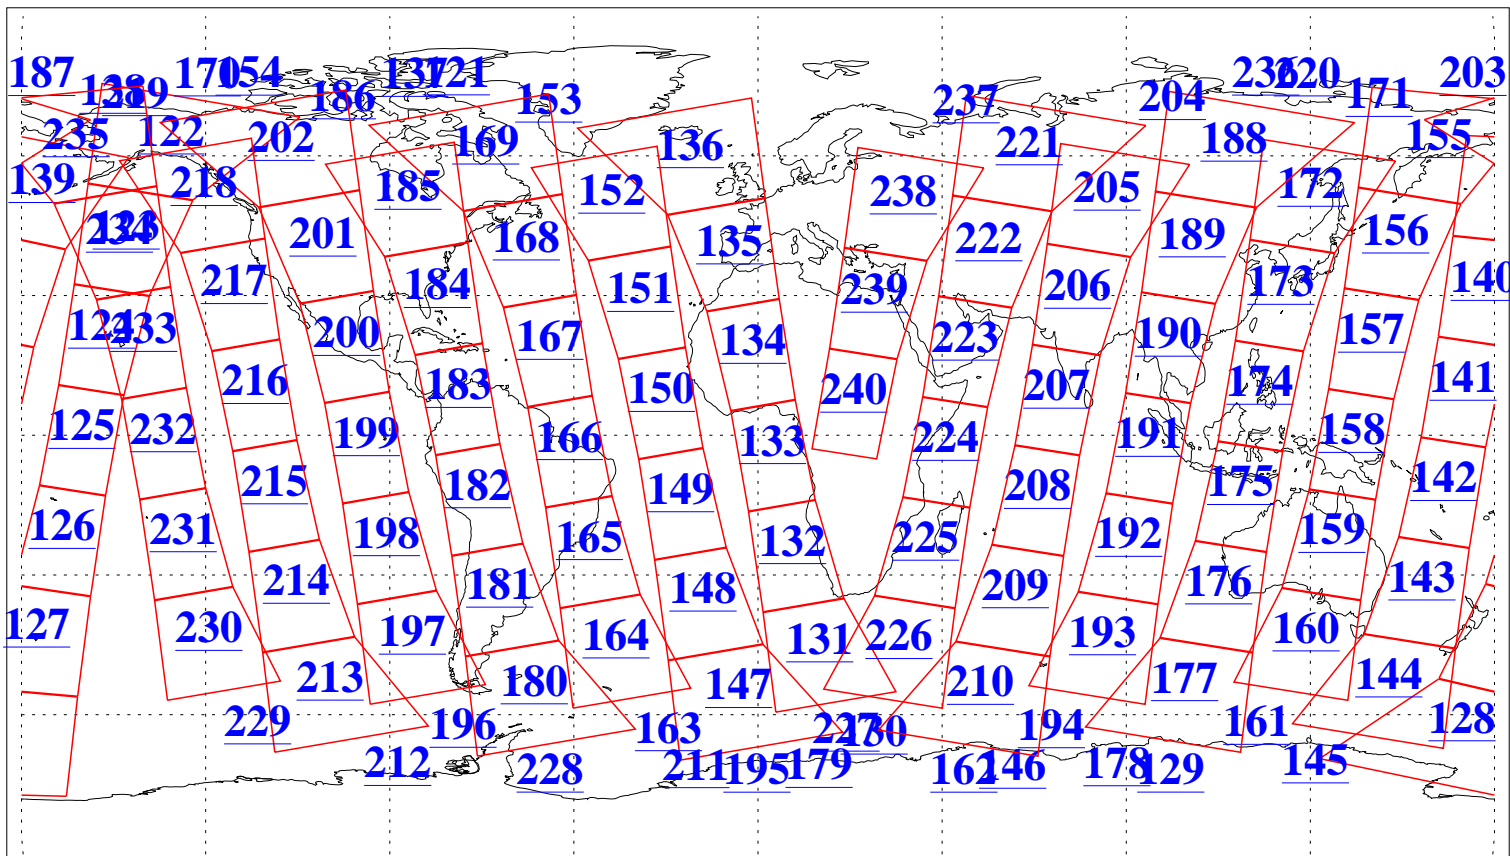

L1B Availability
AMSU Granules: 240
HSB Granules: 0
AIRS Granules: 240

9 Mar 2003
DoY 68
Aqua Day 309
Granules: 1 to 120

Granules: 121 to 240

Legend: AMSU Available, HSB Available, AIRS Available

L1B Availability
AMSU Granules: 240
HSB Granules: 0
AIRS Granules: 240

9 Mar 2003
DoY 68
Aqua Day 309

Ascending Granules

Descending Granules

Legend: AMSU Available, HSB Available, AIRS Available

L1B Availability
 AMSU Granules: 240
 HSB Granules: 0
 AIRS Granules: 240

9 Mar 2003
 DoY 68
 Aqua Day 309