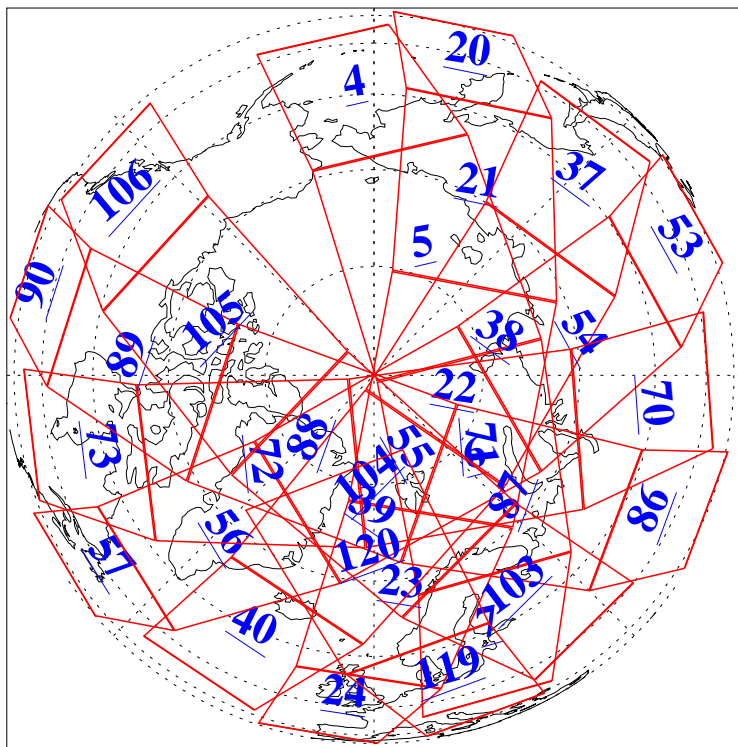

L1B Availability
AMSU Granules: 240
HSB Granules: 0
AIRS Granules: 240

9 Mar 2003
DoY 68
Aqua Day 309
Granules: 1 to 120

Granules: 121 to 240

Legend: AMSU Available, HSB Available, AIRS Available

L1B Availability
AMSU Granules: 240
HSB Granules: 0
AIRS Granules: 240

9 Mar 2003
DoY 68
Aqua Day 309

Ascending Granules

Descending Granules

Legend: AMSU Available, HSB Available, AIRS Available

L1B Availability
 AMSU Granules: 240
 HSB Granules: 0
 AIRS Granules: 240

9 Mar 2003
 DoY 68
 Aqua Day 309

Northern Hemisphere Granules

Southern Hemisphere Granules

Legend: AMSU Available, HSB Available, AIRS Available