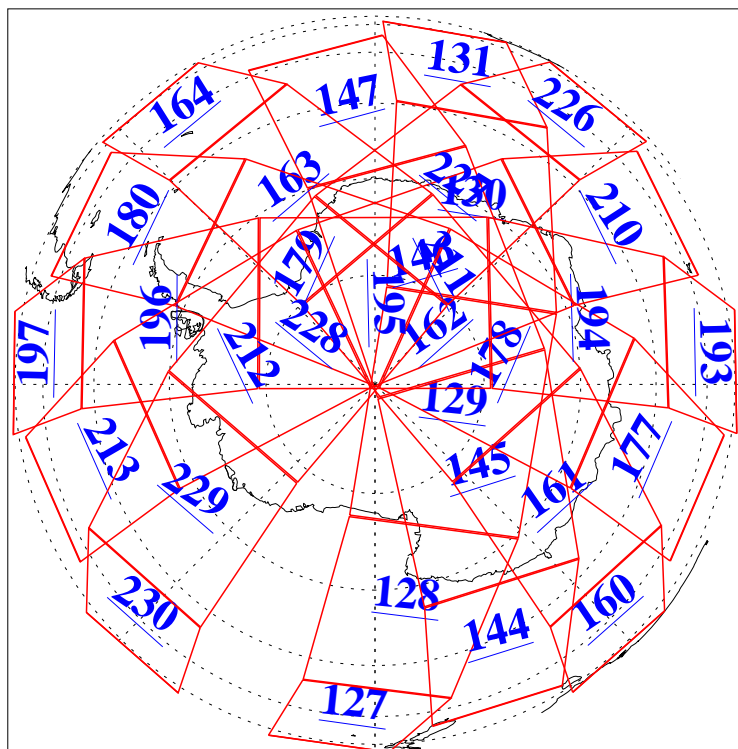

L1B Availability
AMSU Granules: 240
HSB Granules: 0
AIRS Granules: 240

9 Mar 2003
DoY 68
Aqua Day 309
Granules: 1 to 120

Granules: 121 to 240

Legend: AMSU Available, HSB Available, AIRS Available

L1B Availability
AMSU Granules: 240
HSB Granules: 0
AIRS Granules: 240

9 Mar 2003
DoY 68
Aqua Day 309

Ascending Granules

Descending Granules

Legend: AMSU Available, HSB Available, AIRS Available

L1B Availability
 AMSU Granules: 240
 HSB Granules: 0
 AIRS Granules: 240

9 Mar 2003
 DoY 68
 Aqua Day 309

Northern Hemisphere Granules

Southern Hemisphere Granules

Legend: AMSU Available, HSB Available, AIRS Available