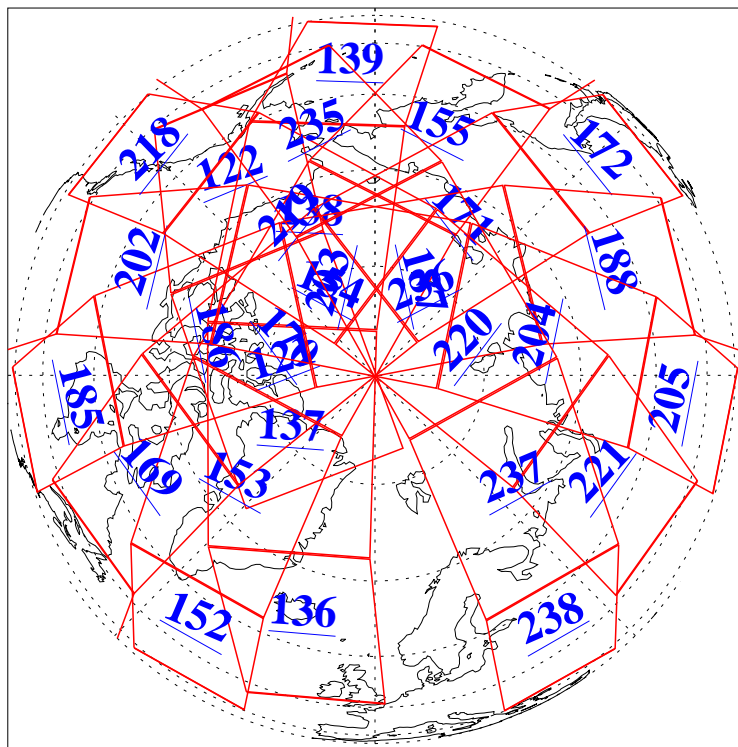

L1B Availability
AMSU Granules: 240
HSB Granules: 0
AIRS Granules: 240

9 Mar 2003
DoY 68
Aqua Day 309
Granules: 1 to 120

Granules: 121 to 240

Legend: AMSU Available, HSB Available, AIRS Available

L1B Availability
AMSU Granules: 240
HSB Granules: 0
AIRS Granules: 240

9 Mar 2003
DoY 68
Aqua Day 309

Ascending Granules

Descending Granules

Legend: AMSU Available, HSB Available, AIRS Available

L1B Availability
 AMSU Granules: 240
 HSB Granules: 0
 AIRS Granules: 240

9 Mar 2003
 DoY 68
 Aqua Day 309

Northern Hemisphere Granules

Southern Hemisphere Granules

Legend: AMSU Available, HSB Available, AIRS Available