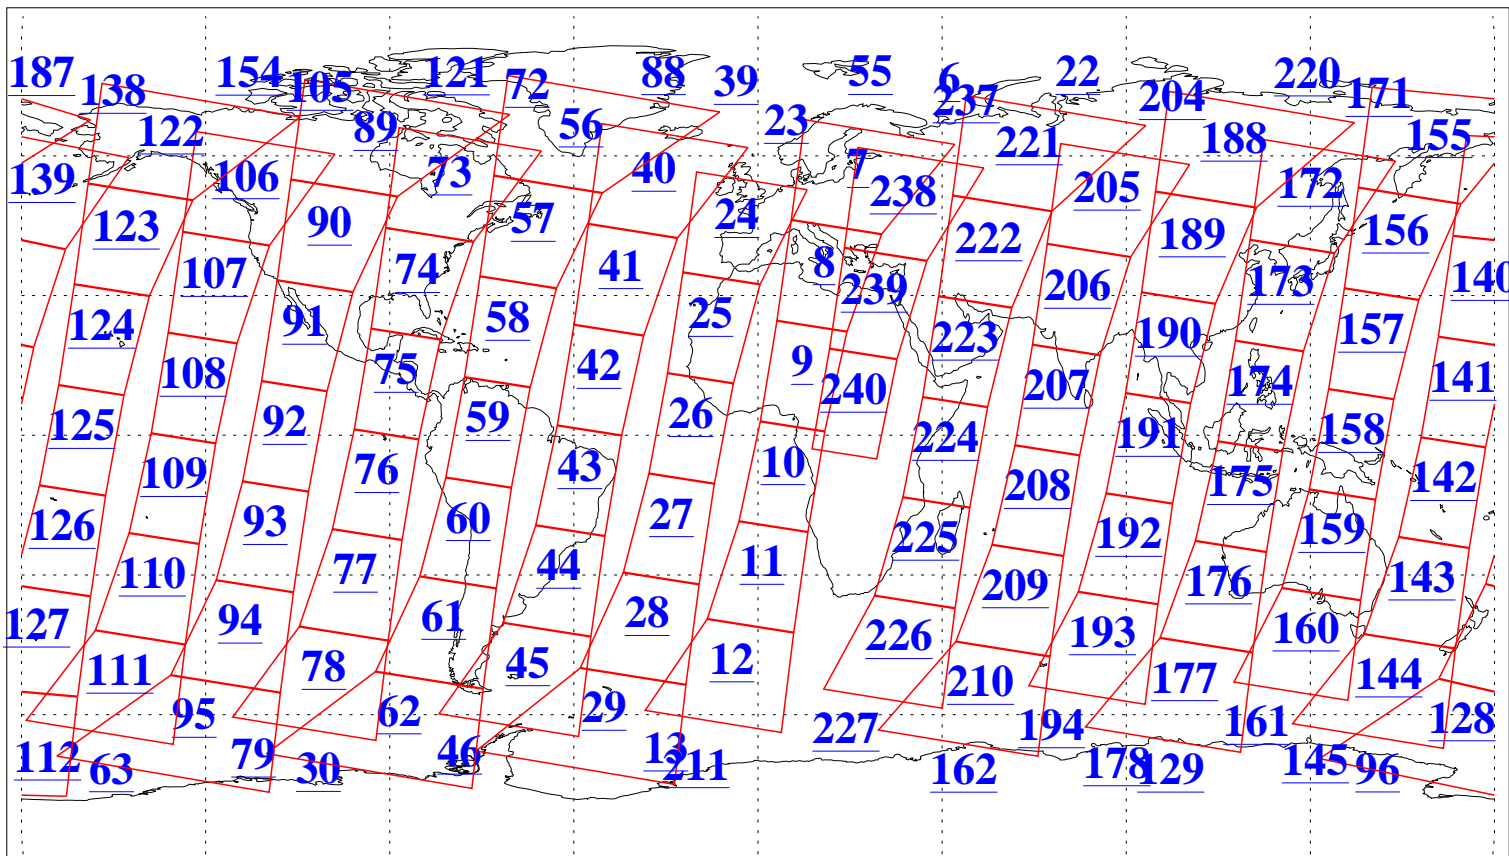

L1B Availability
AMSU Granules: 240
HSB Granules: 0
AIRS Granules: 240

9 Mar 2003
DoY 68
Aqua Day 309
Granules: 1 to 120

Granules: 121 to 240

Legend: AMSU Available, HSB Available, AIRS Available

L1B Availability
AMSU Granules: 240
HSB Granules: 0
AIRS Granules: 240

9 Mar 2003
DoY 68
Aqua Day 309

Ascending Granules

Descending Granules

Legend: AMSU Available, HSB Available, AIRS Available

L1B Availability
 AMSU Granules: 240
 HSB Granules: 0
 AIRS Granules: 240

9 Mar 2003
 DoY 68
 Aqua Day 309

Northern Hemisphere Granules

Southern Hemisphere Granules

Legend: AMSU Available, HSB Available, AIRS Available