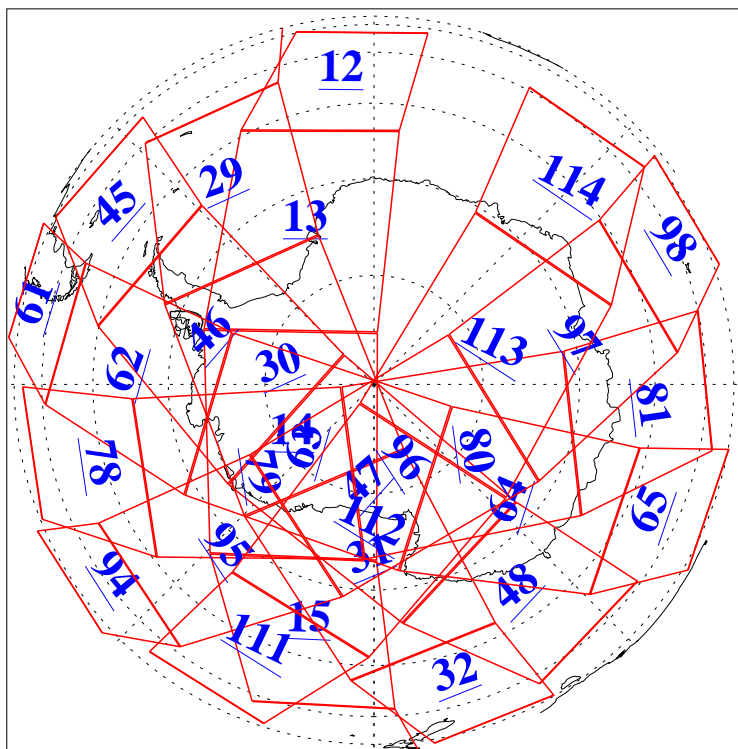

L1B Availability
AMSU Granules: 240
HSB Granules: 0
AIRS Granules: 240

9 Mar 2003
DoY 68
Aqua Day 309
Granules: 1 to 120

Granules: 121 to 240

Legend: AMSU Available, HSB Available, AIRS Available

L1B Availability
AMSU Granules: 240
HSB Granules: 0
AIRS Granules: 240

9 Mar 2003
DoY 68
Aqua Day 309

Ascending Granules

Descending Granules

Legend: AMSU Available, HSB Available, AIRS Available

L1B Availability
 AMSU Granules: 240
 HSB Granules: 0
 AIRS Granules: 240

9 Mar 2003
 DoY 68
 Aqua Day 309

Northern Hemisphere Granules

Southern Hemisphere Granules

Legend: AMSU Available, HSB Available, AIRS Available