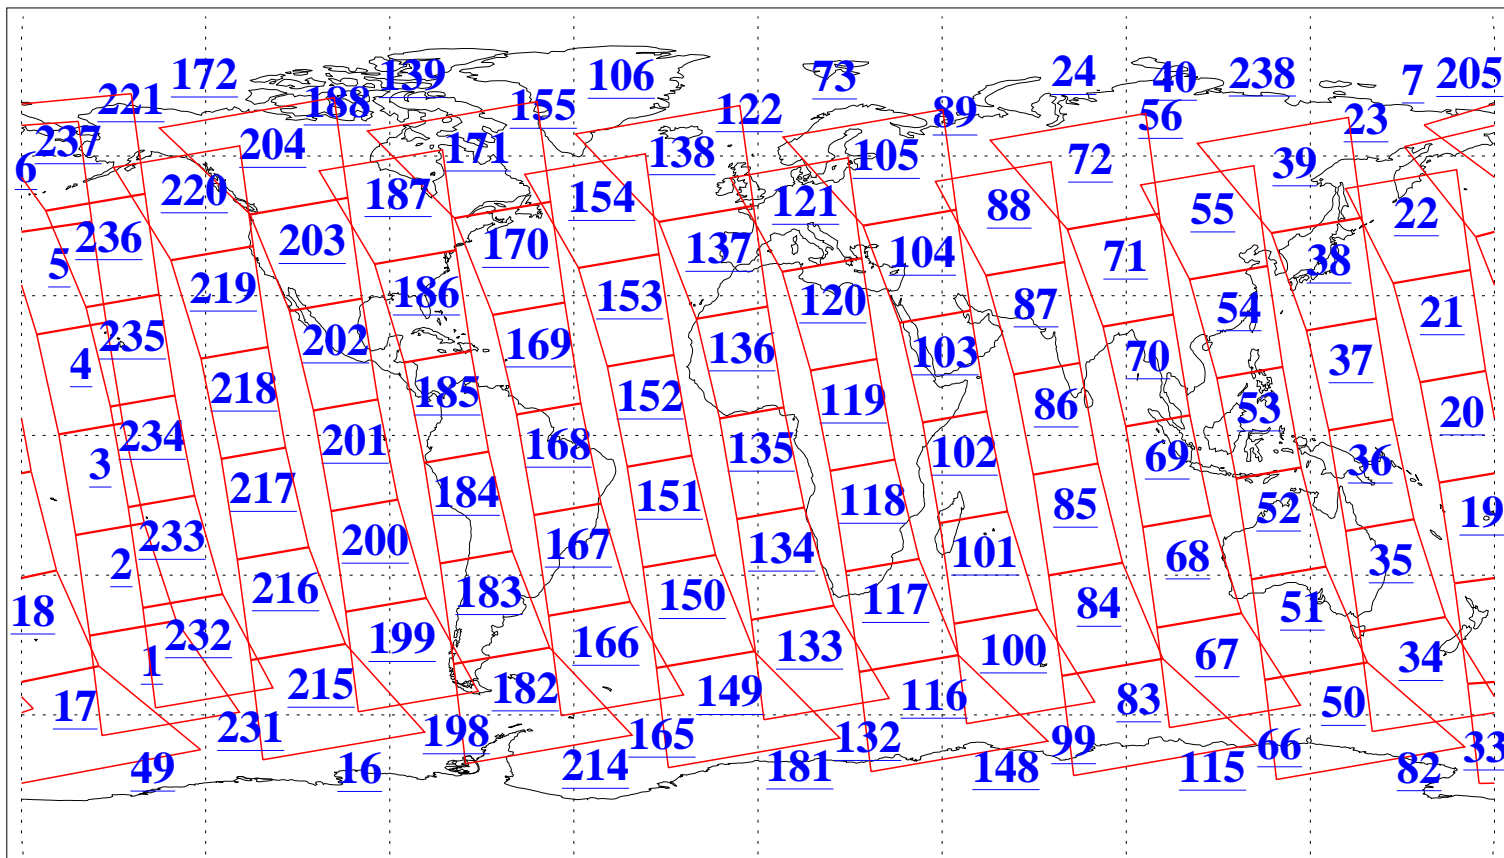

L1B Availability  
AMSU Granules: 240  
HSB Granules: 0  
AIRS Granules: 240

7 Mar 2003  
DoY 66  
Aqua Day 307  
Granules: 1 to 120

Granules: 121 to 240

Legend: AMSU Available, HSB Available, AIRS Available

L1B Availability  
AMSU Granules: 240  
HSB Granules: 0  
AIRS Granules: 240

7 Mar 2003  
DoY 66  
Aqua Day 307

Ascending Granules

Descending Granules

Legend: AMSU Available, HSB Available, AIRS Available

L1B Availability  
 AMSU Granules: 240  
 HSB Granules: 0  
 AIRS Granules: 240

7 Mar 2003  
 DoY 66  
 Aqua Day 307

Northern Hemisphere Granules

Southern Hemisphere Granules

Legend: AMSU Available, HSB Available, AIRS Available