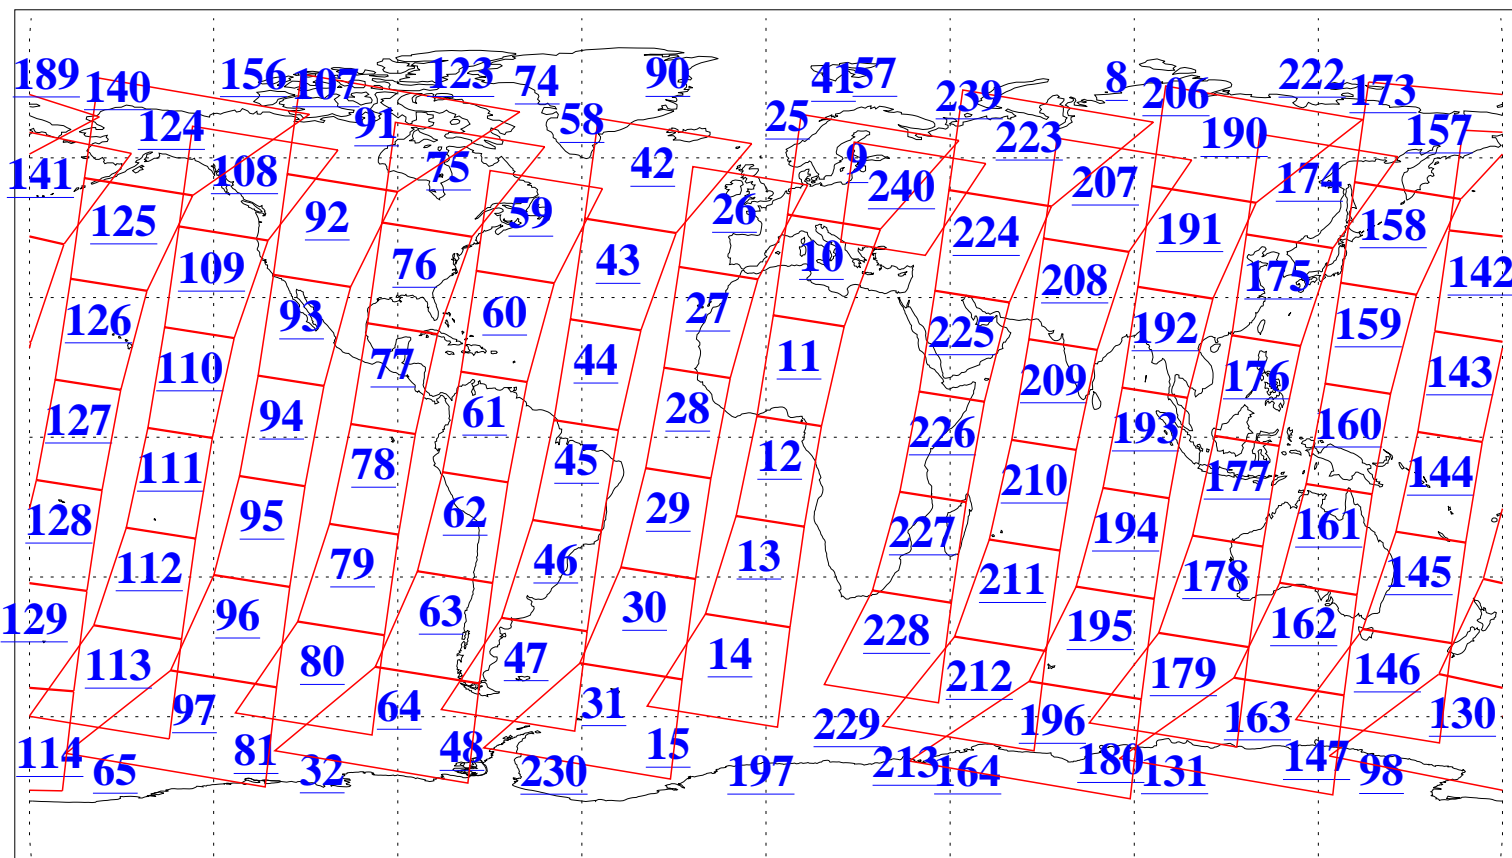

L1B Availability  
AMSU Granules: 240  
HSB Granules: 0  
AIRS Granules: 240

7 Mar 2003  
DoY 66  
Aqua Day 307  
Granules: 1 to 120

Granules: 121 to 240

Legend: AMSU Available, HSB Available, AIRS Available

L1B Availability  
AMSU Granules: 240  
HSB Granules: 0  
AIRS Granules: 240

7 Mar 2003  
DoY 66  
Aqua Day 307

Ascending Granules

Descending Granules

Legend: AMSU Available, HSB Available, AIRS Available

L1B Availability  
 AMSU Granules: 240  
 HSB Granules: 0  
 AIRS Granules: 240

7 Mar 2003  
 DoY 66  
 Aqua Day 307

Northern Hemisphere Granules

Southern Hemisphere Granules

Legend: AMSU Available, HSB Available, AIRS Available