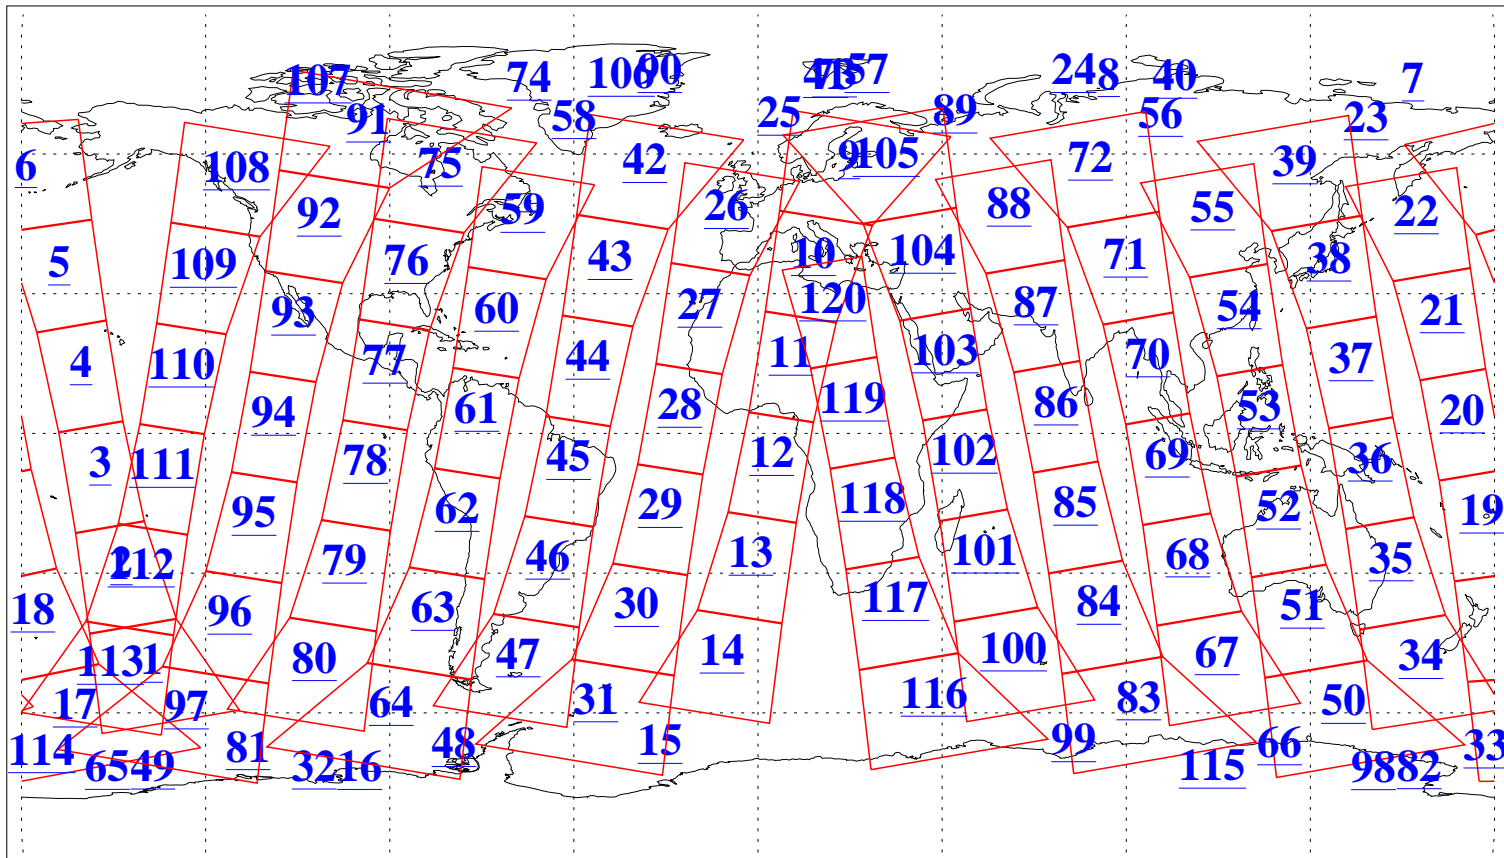

L1B Availability  
AMSU Granules: 240  
HSB Granules: 0  
AIRS Granules: 240

7 Mar 2003  
DoY 66  
Aqua Day 307  
Granules: 1 to 120

Granules: 121 to 240

Legend: AMSU Available, HSB Available, AIRS Available

L1B Availability  
AMSU Granules: 240  
HSB Granules: 0  
AIRS Granules: 240

7 Mar 2003  
DoY 66  
Aqua Day 307

Ascending Granules

Descending Granules

Legend: AMSU Available, HSB Available, AIRS Available

L1B Availability  
 AMSU Granules: 240  
 HSB Granules: 0  
 AIRS Granules: 240

7 Mar 2003  
 DoY 66  
 Aqua Day 307

Northern Hemisphere Granules

Southern Hemisphere Granules

Legend: AMSU Available, HSB Available, AIRS Available