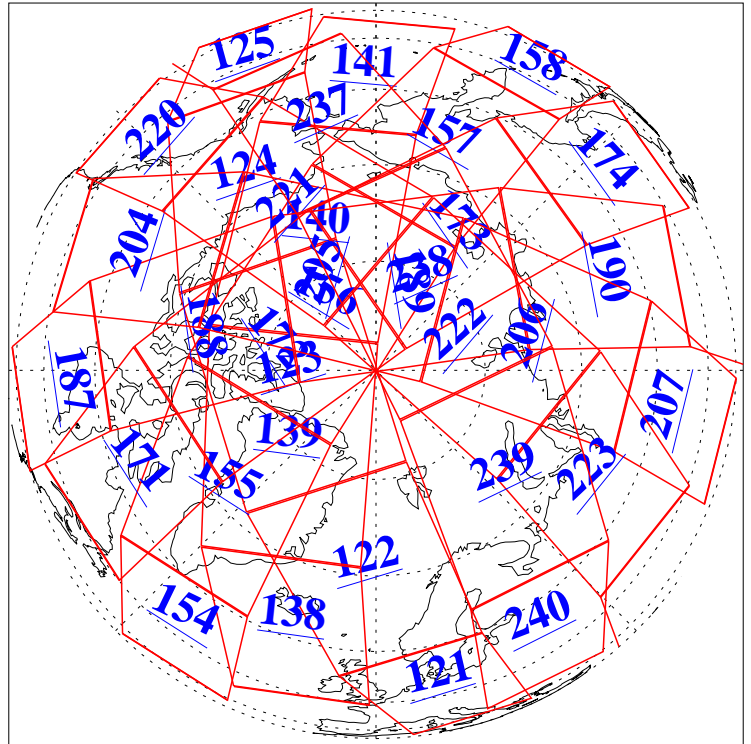

L1B Availability  
AMSU Granules: 240  
HSB Granules: 0  
AIRS Granules: 240

7 Mar 2003  
DoY 66  
Aqua Day 307  
Granules: 1 to 120

Granules: 121 to 240

Legend: AMSU Available, HSB Available, AIRS Available

L1B Availability  
AMSU Granules: 240  
HSB Granules: 0  
AIRS Granules: 240

7 Mar 2003  
DoY 66  
Aqua Day 307

Ascending Granules

Descending Granules

Legend: AMSU Available, HSB Available, AIRS Available

L1B Availability  
 AMSU Granules: 240  
 HSB Granules: 0  
 AIRS Granules: 240

7 Mar 2003  
 DoY 66  
 Aqua Day 307

Northern Hemisphere Granules

Southern Hemisphere Granules

Legend: AMSU Available, HSB Available, AIRS Available