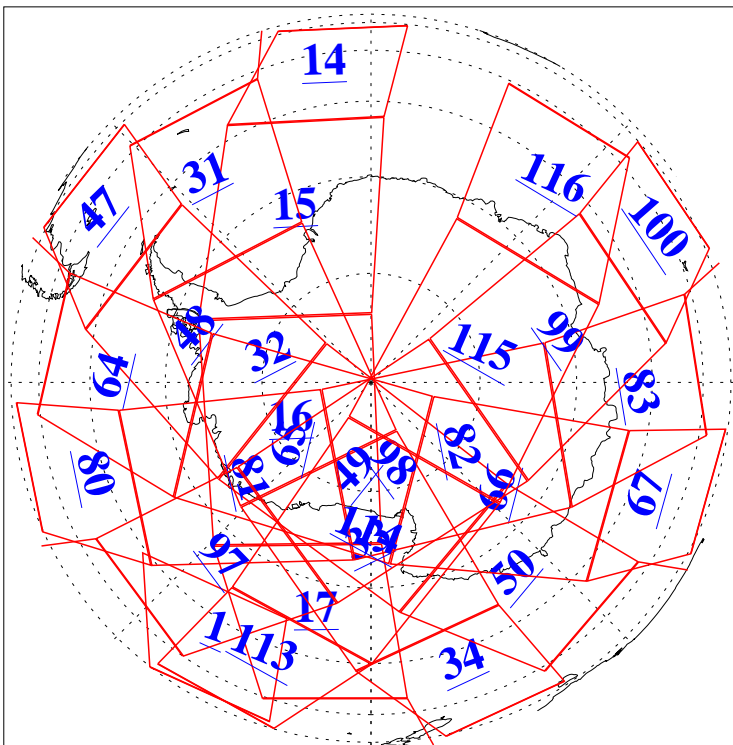

L1B Availability  
AMSU Granules: 240  
HSB Granules: 0  
AIRS Granules: 240

7 Mar 2003  
DoY 66  
Aqua Day 307  
Granules: 1 to 120

Granules: 121 to 240

Legend: AMSU Available, HSB Available, AIRS Available

L1B Availability  
AMSU Granules: 240  
HSB Granules: 0  
AIRS Granules: 240

7 Mar 2003  
DoY 66  
Aqua Day 307

Ascending Granules

Descending Granules

Legend: AMSU Available, HSB Available, AIRS Available

L1B Availability  
 AMSU Granules: 240  
 HSB Granules: 0  
 AIRS Granules: 240

7 Mar 2003  
 DoY 66  
 Aqua Day 307

Northern Hemisphere Granules

Southern Hemisphere Granules

Legend: AMSU Available, HSB Available, AIRS Available