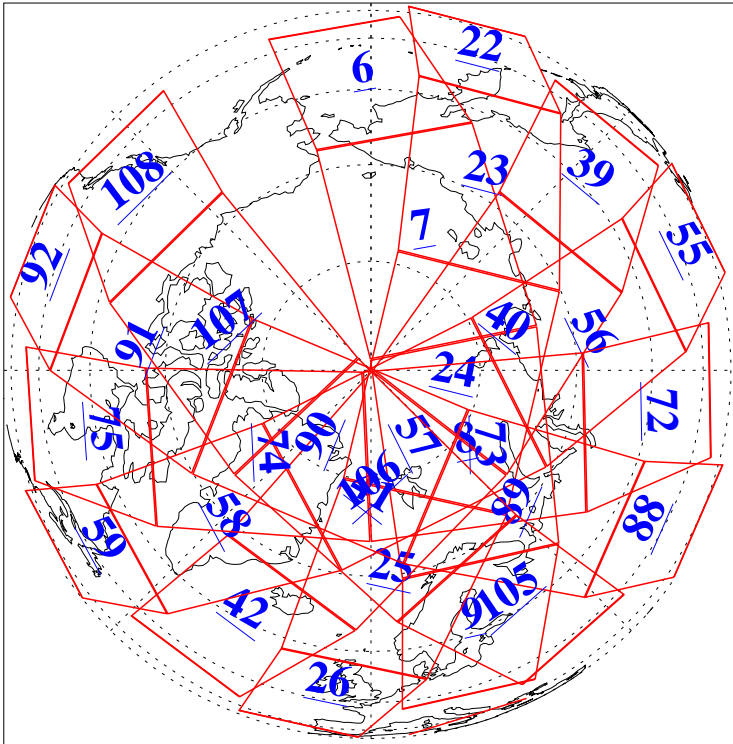

L1B Availability  
AMSU Granules: 240  
HSB Granules: 0  
AIRS Granules: 240

7 Mar 2003  
DoY 66  
Aqua Day 307  
Granules: 1 to 120

Granules: 121 to 240

Legend: AMSU Available, HSB Available, AIRS Available

L1B Availability  
AMSU Granules: 240  
HSB Granules: 0  
AIRS Granules: 240

7 Mar 2003  
DoY 66  
Aqua Day 307

Ascending Granules

Descending Granules

Legend: AMSU Available, HSB Available, AIRS Available

L1B Availability  
 AMSU Granules: 240  
 HSB Granules: 0  
 AIRS Granules: 240

7 Mar 2003  
 DoY 66  
 Aqua Day 307

Northern Hemisphere Granules

Southern Hemisphere Granules

Legend: AMSU Available, HSB Available, AIRS Available