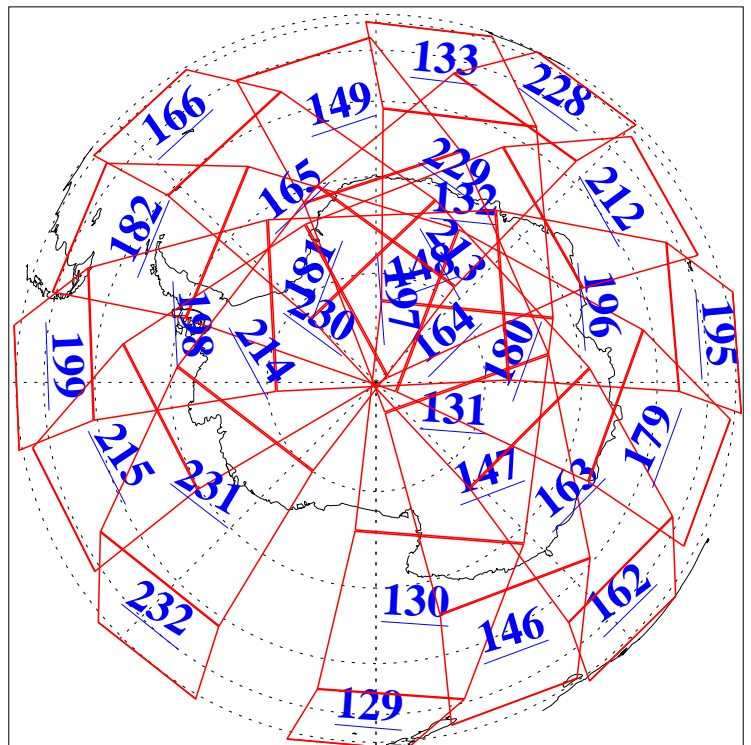

L1B Availability  
AMSU Granules: 240  
HSB Granules: 0  
AIRS Granules: 240

7 Mar 2003  
DoY 66  
Aqua Day 307

Ascending Granules

Descending Granules

Legend: AMSU Available, HSB Available, AIRS Available

L1B Availability  
 AMSU Granules: 240  
 HSB Granules: 0  
 AIRS Granules: 240

7 Mar 2003  
 DoY 66  
 Aqua Day 307

Northern Hemisphere Granules

Southern Hemisphere Granules

Legend: AMSU Available, HSB Available, AIRS Available