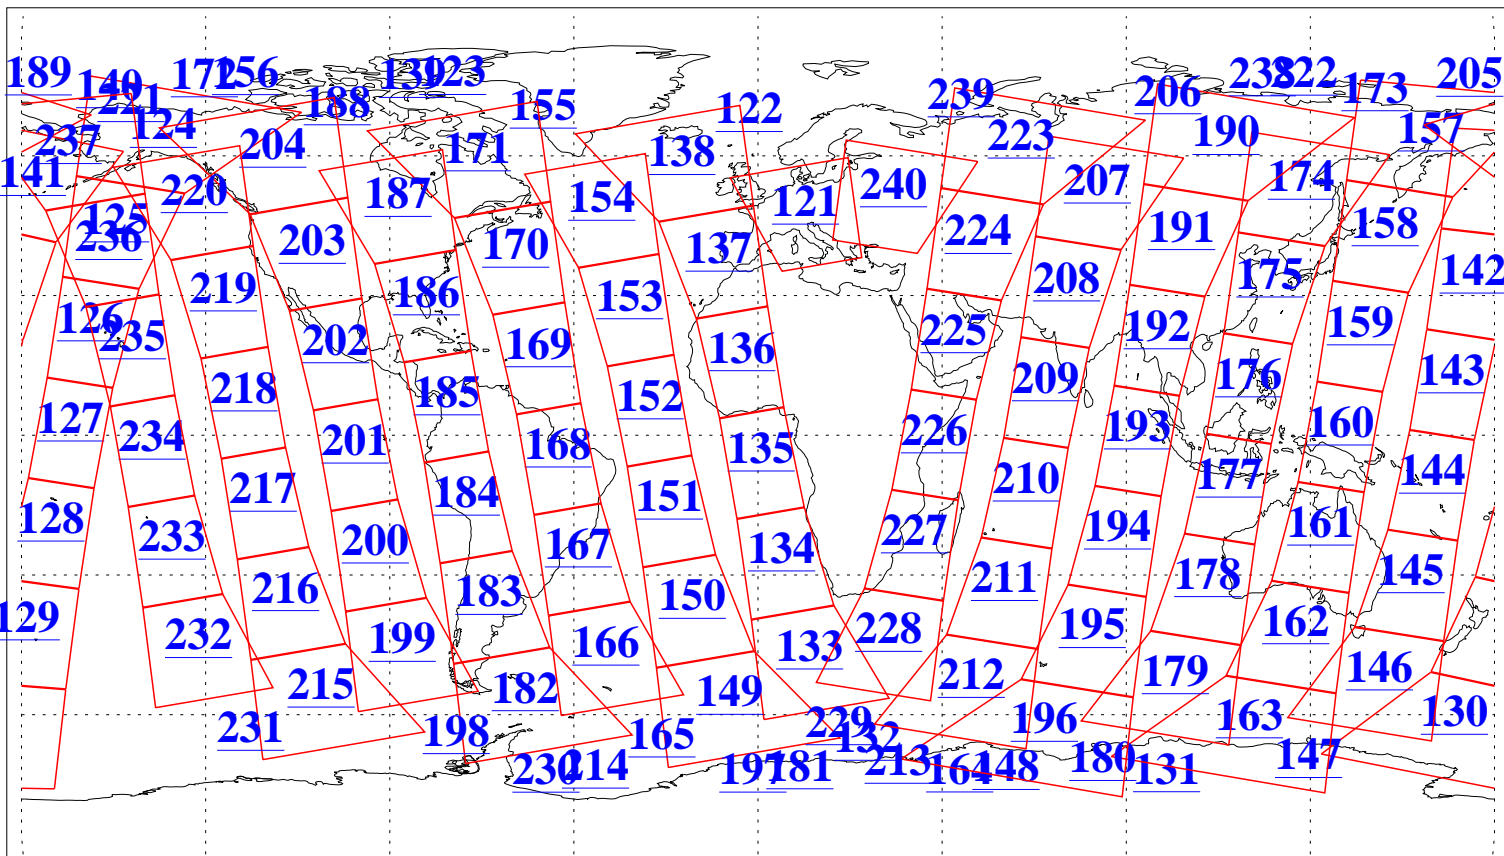

L1B Availability  
AMSU Granules: 240  
HSB Granules: 0  
AIRS Granules: 240

7 Mar 2003  
DoY 66  
Aqua Day 307  
Granules: 1 to 120

Granules: 121 to 240

Legend: AMSU Available, HSB Available, AIRS Available

L1B Availability  
AMSU Granules: 240  
HSB Granules: 0  
AIRS Granules: 240

7 Mar 2003  
DoY 66  
Aqua Day 307

Ascending Granules

Descending Granules

Legend: AMSU Available, HSB Available, AIRS Available

L1B Availability  
 AMSU Granules: 240  
 HSB Granules: 0  
 AIRS Granules: 240

7 Mar 2003  
 DoY 66  
 Aqua Day 307

Northern Hemisphere Granules

Southern Hemisphere Granules

Legend: AMSU Available, HSB Available, AIRS Available