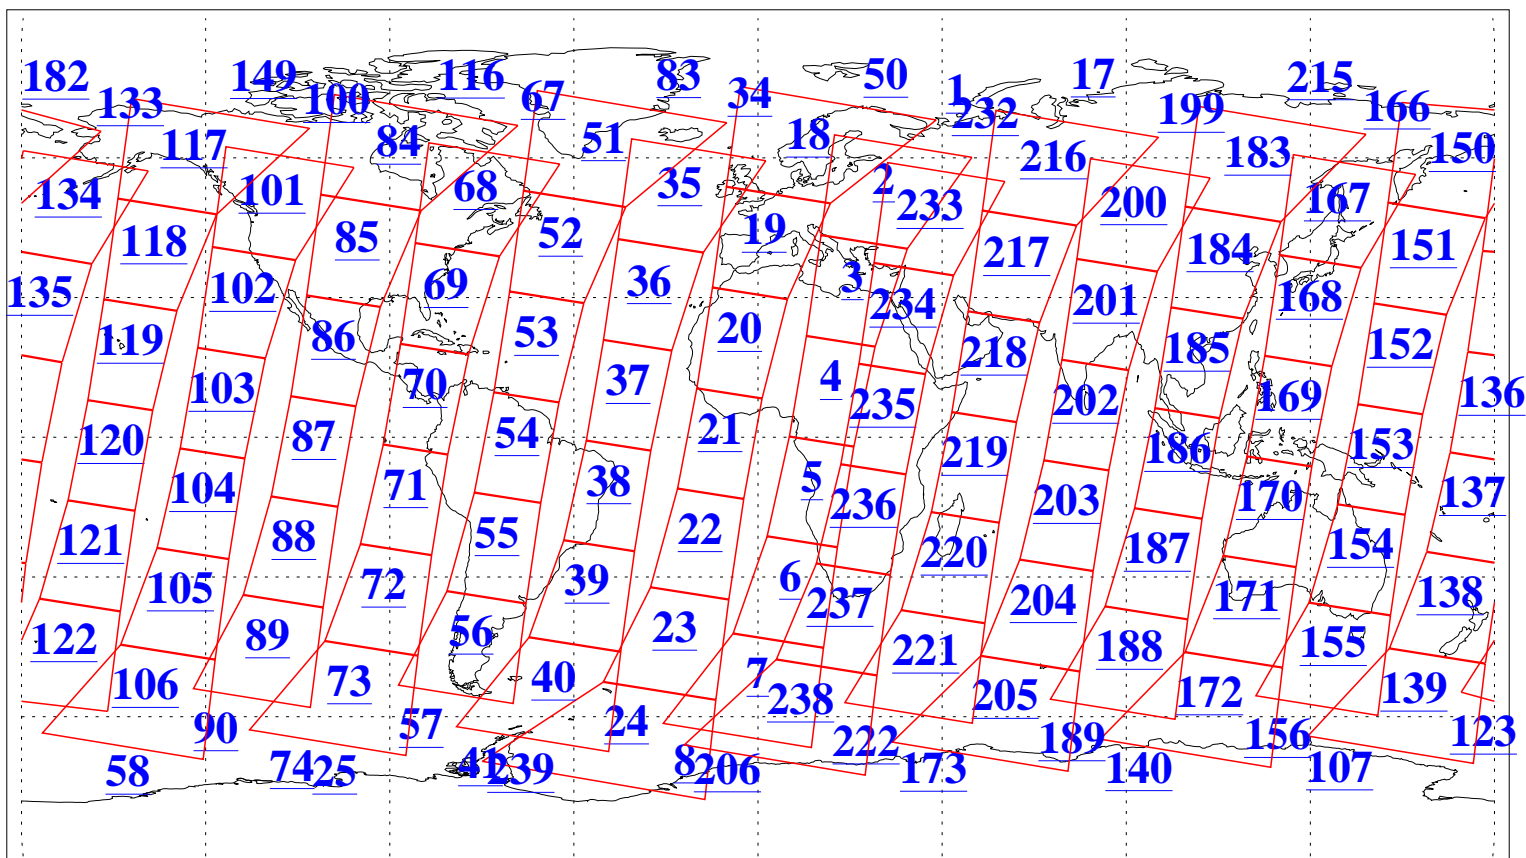

L1B Availability
AMSU Granules: 240
HSB Granules: 0
AIRS Granules: 240

6 Mar 2003
DoY 65
Aqua Day 306
Granules: 1 to 120

Granules: 121 to 240

Legend: AMSU Available, HSB Available, AIRS Available

L1B Availability
AMSU Granules: 240
HSB Granules: 0
AIRS Granules: 240

6 Mar 2003
DoY 65
Aqua Day 306

Ascending Granules

Descending Granules

Legend: AMSU Available, HSB Available, AIRS Available