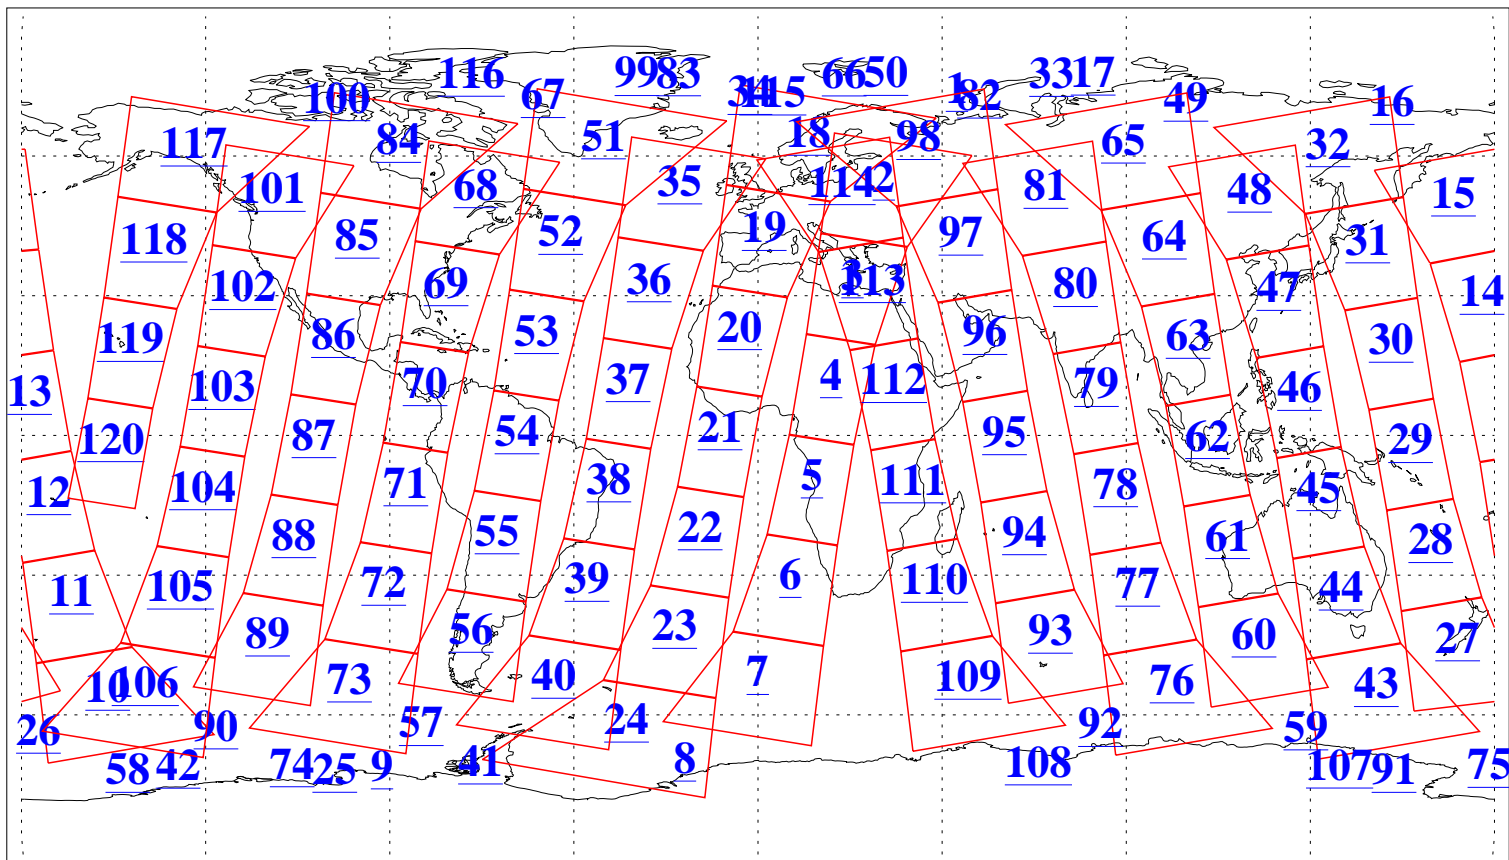

L1B Availability
AMSU Granules: 240
HSB Granules: 0
AIRS Granules: 240

6 Mar 2003
DoY 65
Aqua Day 306
Granules: 1 to 120

Granules: 121 to 240

Legend: AMSU Available, HSB Available, AIRS Available

L1B Availability
AMSU Granules: 240
HSB Granules: 0
AIRS Granules: 240

6 Mar 2003
DoY 65
Aqua Day 306

Ascending Granules

Descending Granules

Legend: AMSU Available, HSB Available, AIRS Available