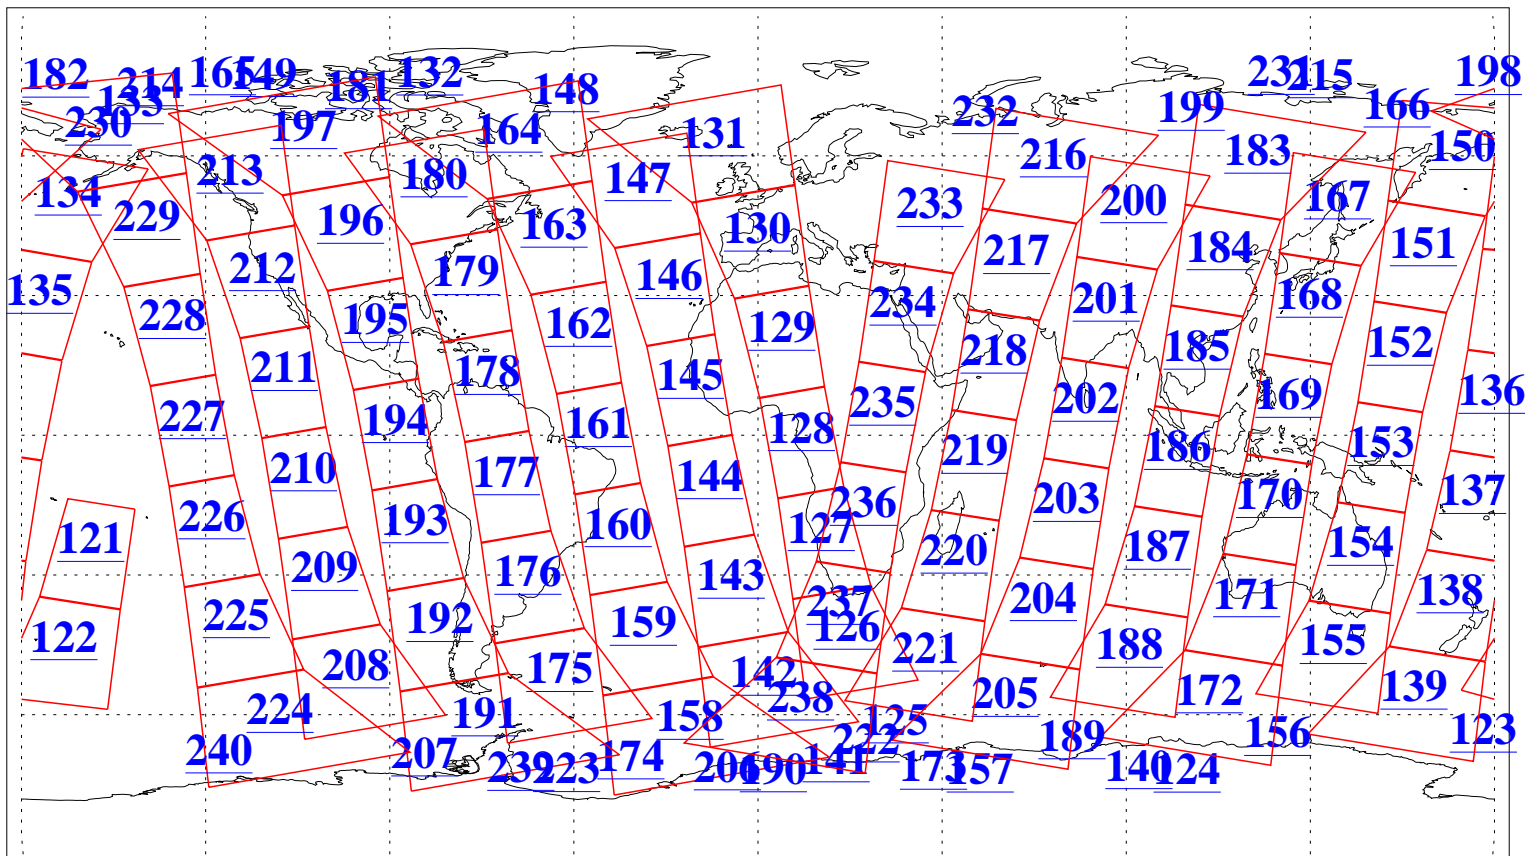

L1B Availability
AMSU Granules: 240
HSB Granules: 0
AIRS Granules: 240

6 Mar 2003
DoY 65
Aqua Day 306
Granules: 1 to 120

Granules: 121 to 240

Legend: AMSU Available, HSB Available, AIRS Available

L1B Availability
AMSU Granules: 240
HSB Granules: 0
AIRS Granules: 240

6 Mar 2003
DoY 65
Aqua Day 306

Ascending Granules

Descending Granules

Legend: AMSU Available, HSB Available, AIRS Available