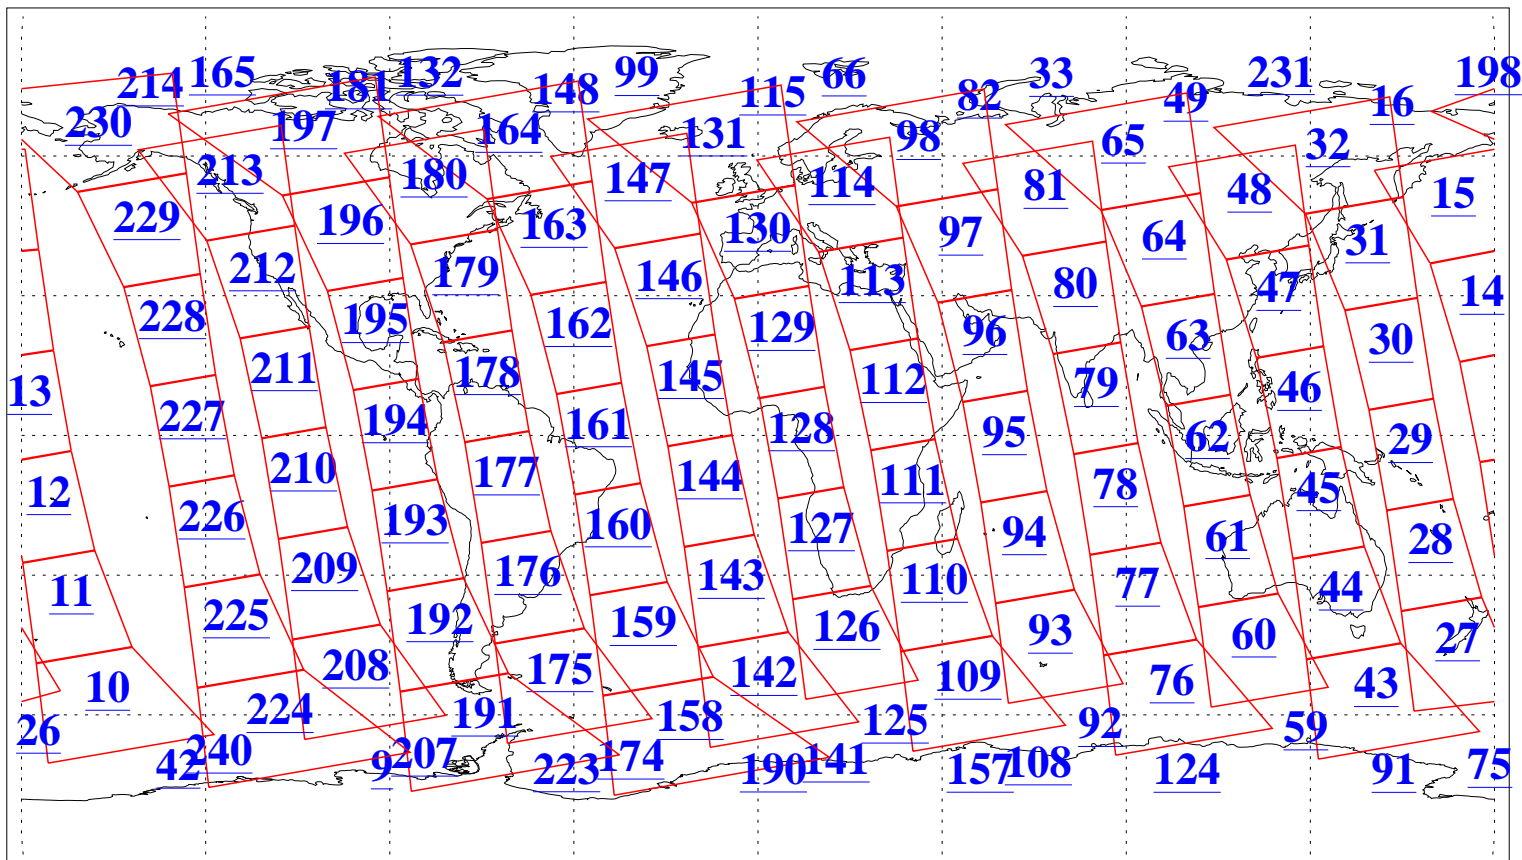

L1B Availability
AMSU Granules: 240
HSB Granules: 0
AIRS Granules: 240

6 Mar 2003
DoY 65
Aqua Day 306
Granules: 1 to 120

Granules: 121 to 240

Legend: AMSU Available, HSB Available, AIRS Available

L1B Availability
AMSU Granules: 240
HSB Granules: 0
AIRS Granules: 240

6 Mar 2003
DoY 65
Aqua Day 306

Ascending Granules

Descending Granules

Legend: AMSU Available, HSB Available, AIRS Available