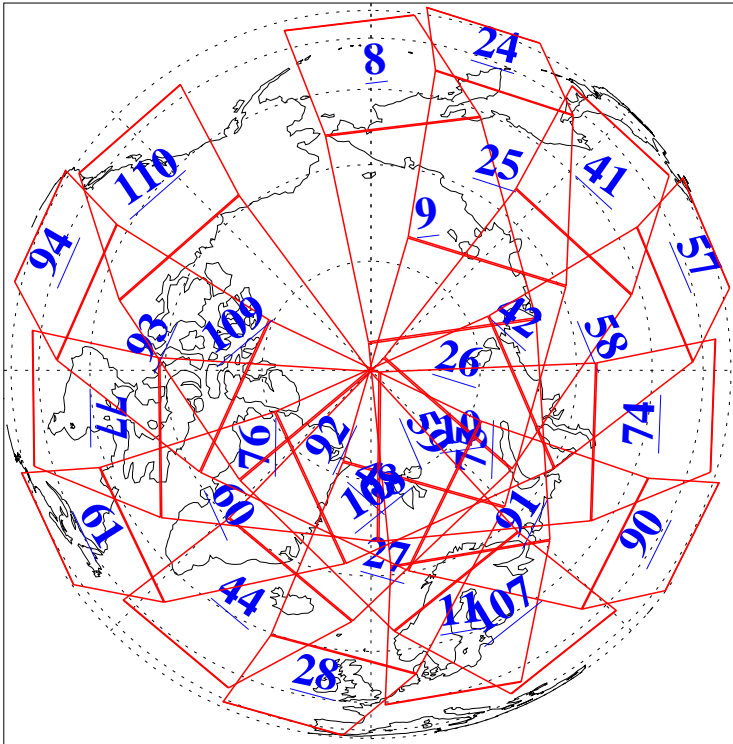

L1B Availability
AMSU Granules: 240
HSB Granules: 0
AIRS Granules: 240

5 Mar 2003
DoY 64
Aqua Day 305
Granules: 1 to 120

Granules: 121 to 240

Legend: AMSU Available, HSB Available, AIRS Available

L1B Availability
AMSU Granules: 240
HSB Granules: 0
AIRS Granules: 240

5 Mar 2003
DoY 64
Aqua Day 305

Ascending Granules

Descending Granules

Legend: AMSU Available, HSB Available, AIRS Available

L1B Availability
 AMSU Granules: 240
 HSB Granules: 0
 AIRS Granules: 240

5 Mar 2003
 DoY 64
 Aqua Day 305

Northern Hemisphere Granules

Southern Hemisphere Granules

Legend: AMSU Available, HSB Available, AIRS Available