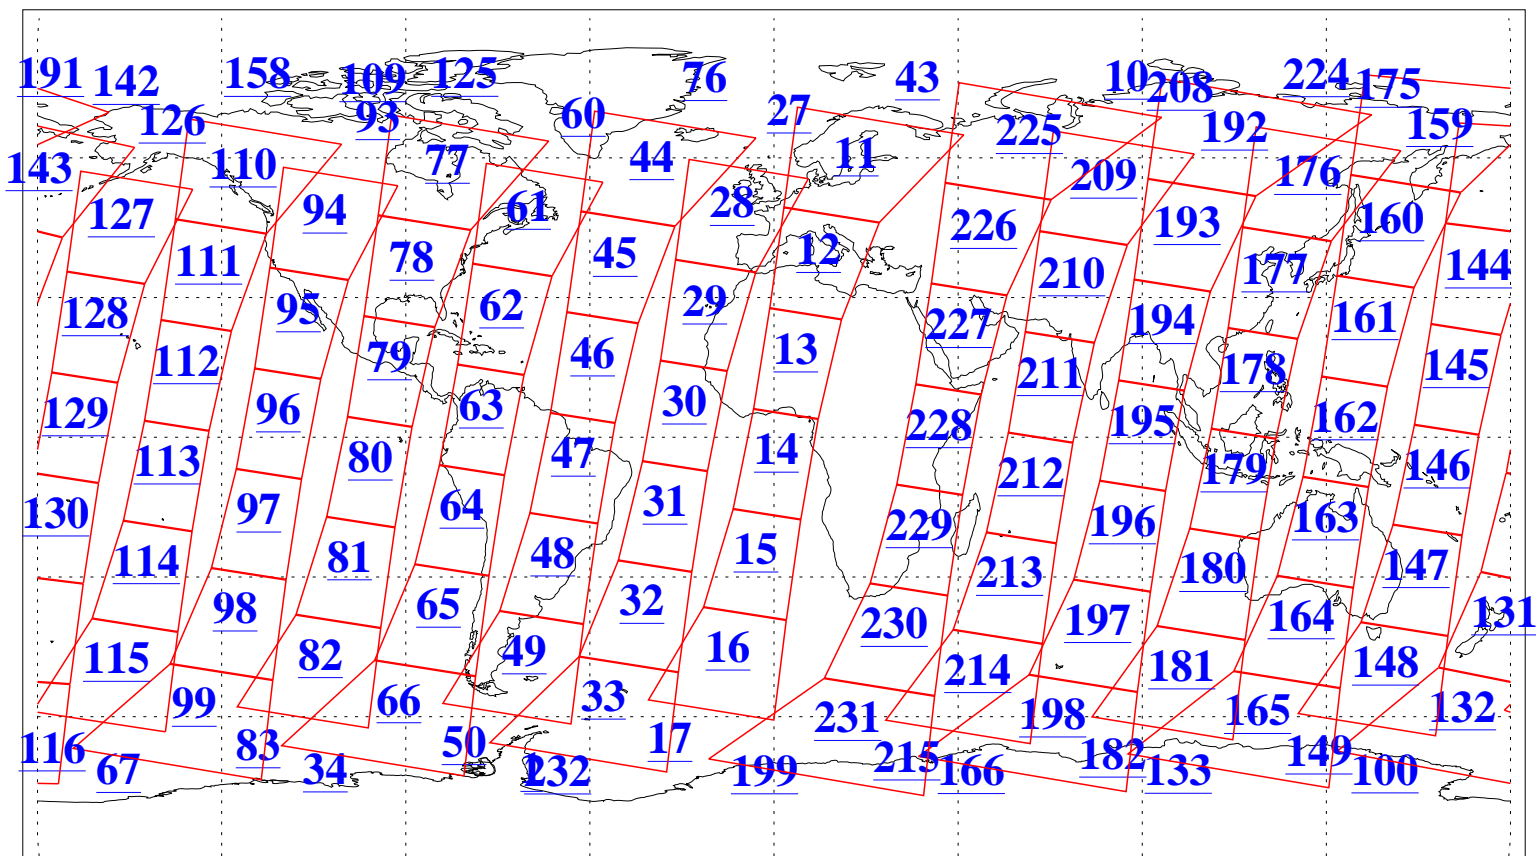

L1B Availability
AMSU Granules: 240
HSB Granules: 0
AIRS Granules: 240

5 Mar 2003
DoY 64
Aqua Day 305
Granules: 1 to 120

Granules: 121 to 240

Legend: AMSU Available, HSB Available, AIRS Available

L1B Availability
AMSU Granules: 240
HSB Granules: 0
AIRS Granules: 240

5 Mar 2003
DoY 64
Aqua Day 305

Ascending Granules

Descending Granules

Legend: AMSU Available, HSB Available, AIRS Available

L1B Availability
 AMSU Granules: 240
 HSB Granules: 0
 AIRS Granules: 240

5 Mar 2003
 DoY 64
 Aqua Day 305

Northern Hemisphere Granules

Southern Hemisphere Granules

Legend: AMSU Available, HSB Available, AIRS Available