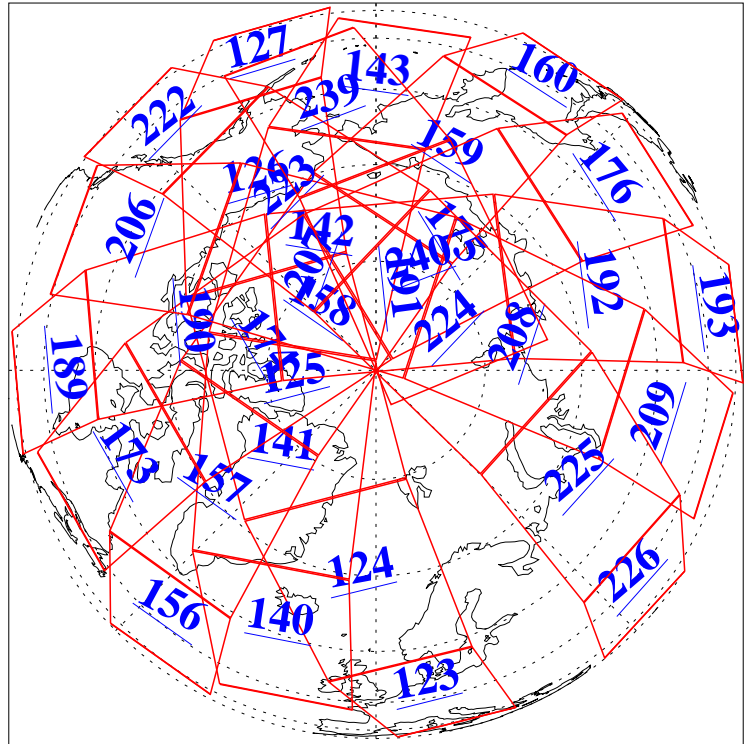

L1B Availability
AMSU Granules: 240
HSB Granules: 0
AIRS Granules: 240

5 Mar 2003
DoY 64
Aqua Day 305
Granules: 1 to 120

Granules: 121 to 240

Legend: AMSU Available, HSB Available, AIRS Available

L1B Availability
AMSU Granules: 240
HSB Granules: 0
AIRS Granules: 240

5 Mar 2003
DoY 64
Aqua Day 305

Ascending Granules

Descending Granules

Legend: AMSU Available, HSB Available, AIRS Available

L1B Availability
 AMSU Granules: 240
 HSB Granules: 0
 AIRS Granules: 240

5 Mar 2003
 DoY 64
 Aqua Day 305

Northern Hemisphere Granules

Southern Hemisphere Granules

Legend: AMSU Available, HSB Available, AIRS Available