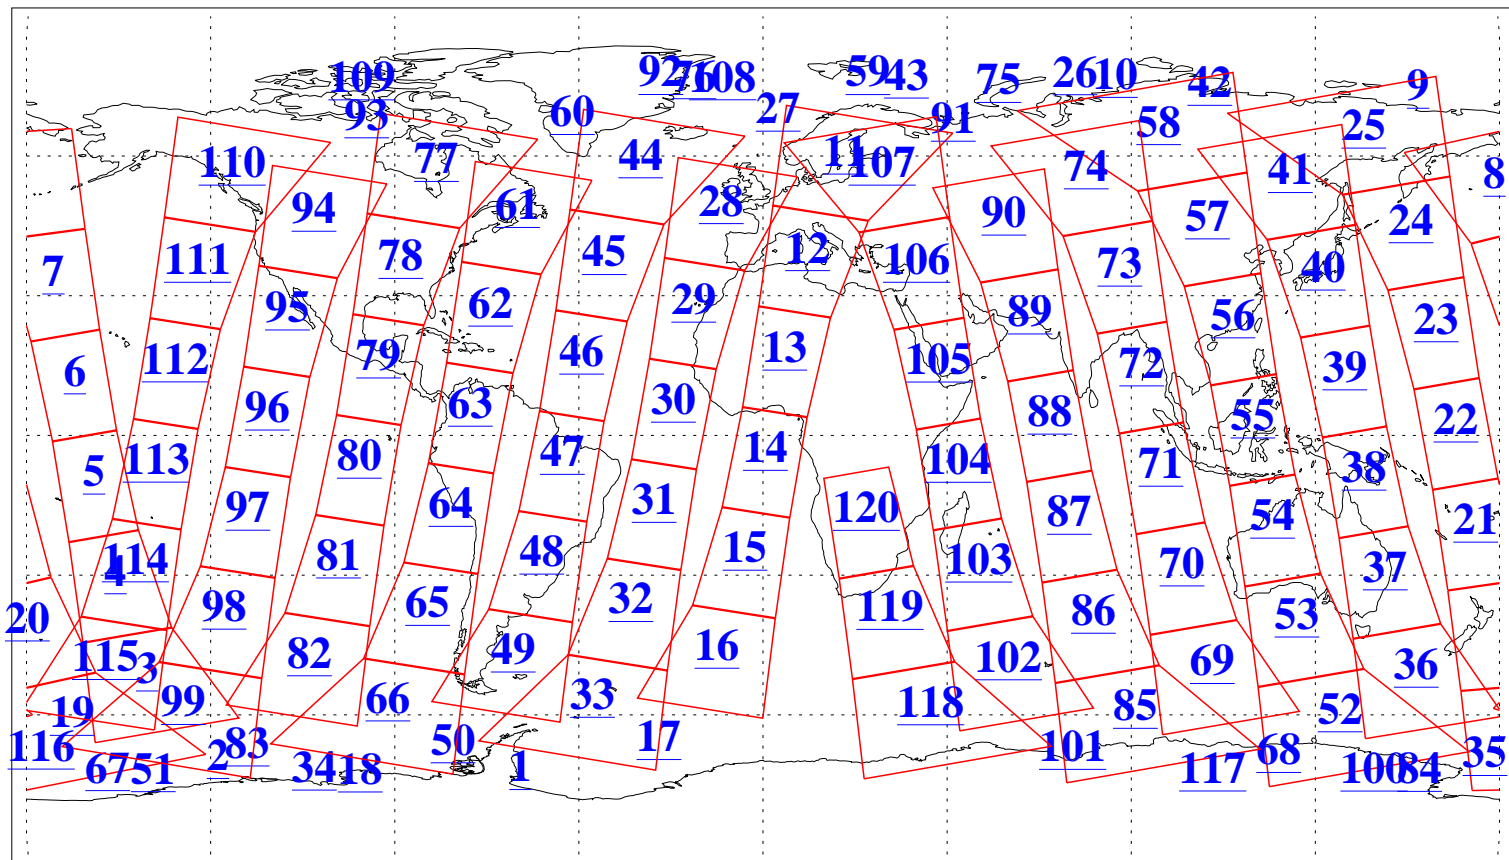

L1B Availability
AMSU Granules: 240
HSB Granules: 0
AIRS Granules: 240

5 Mar 2003
DoY 64
Aqua Day 305
Granules: 1 to 120

Granules: 121 to 240

Legend: AMSU Available, HSB Available, AIRS Available

L1B Availability
AMSU Granules: 240
HSB Granules: 0
AIRS Granules: 240

5 Mar 2003
DoY 64
Aqua Day 305

Ascending Granules

Descending Granules

Legend: AMSU Available, HSB Available, AIRS Available

L1B Availability
 AMSU Granules: 240
 HSB Granules: 0
 AIRS Granules: 240

5 Mar 2003
 DoY 64
 Aqua Day 305

Northern Hemisphere Granules

Southern Hemisphere Granules

Legend: AMSU Available, HSB Available, AIRS Available