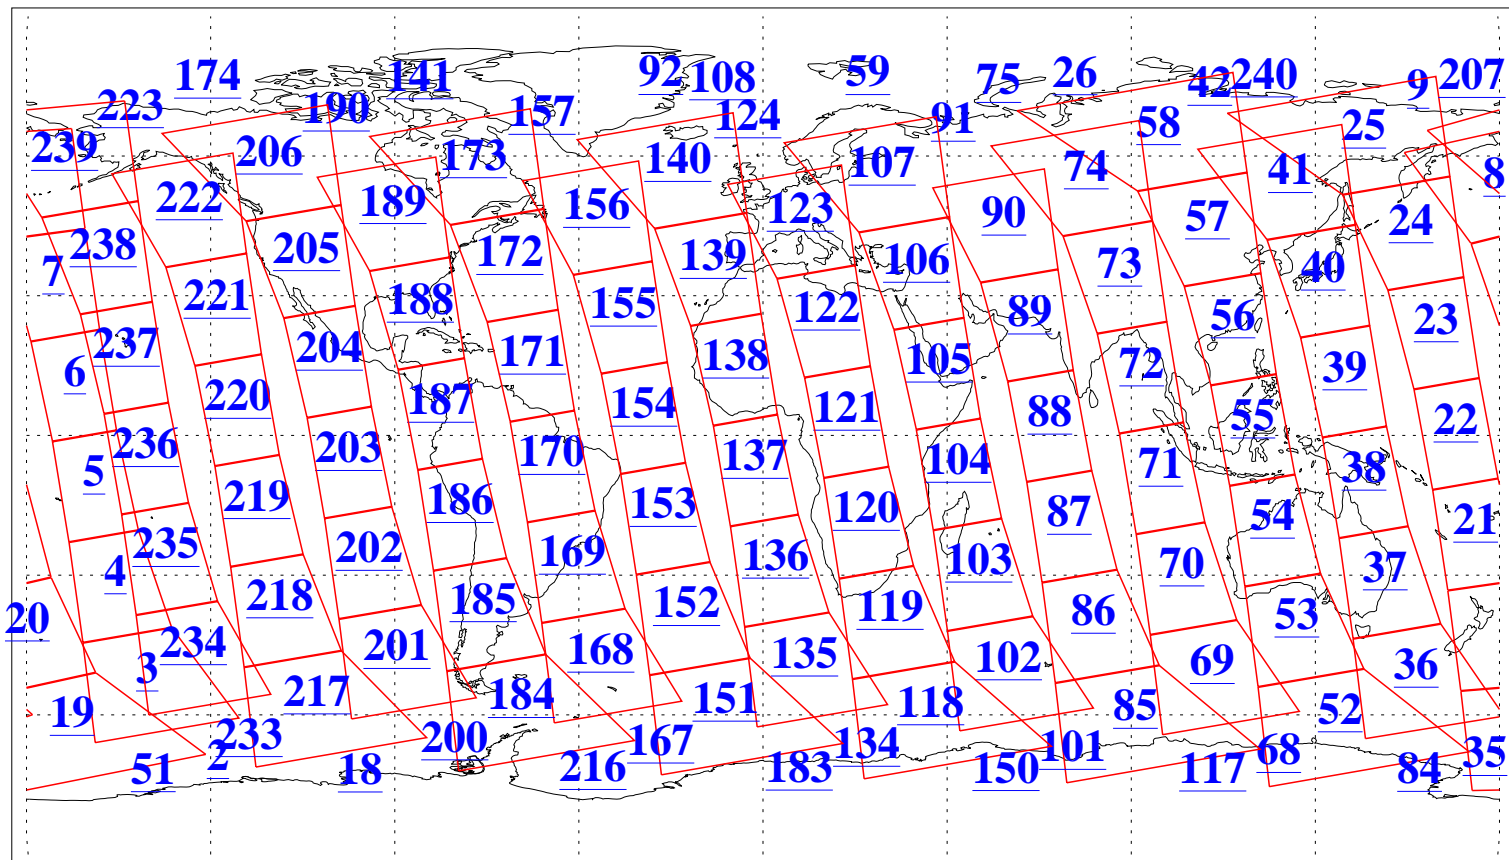

L1B Availability
AMSU Granules: 240
HSB Granules: 0
AIRS Granules: 240

5 Mar 2003
DoY 64
Aqua Day 305
Granules: 1 to 120

Granules: 121 to 240

Legend: AMSU Available, HSB Available, AIRS Available

L1B Availability
AMSU Granules: 240
HSB Granules: 0
AIRS Granules: 240

5 Mar 2003
DoY 64
Aqua Day 305

Ascending Granules

Descending Granules

Legend: AMSU Available, HSB Available, AIRS Available

L1B Availability
 AMSU Granules: 240
 HSB Granules: 0
 AIRS Granules: 240

5 Mar 2003
 DoY 64
 Aqua Day 305

Northern Hemisphere Granules

Southern Hemisphere Granules

Legend: AMSU Available, HSB Available, AIRS Available