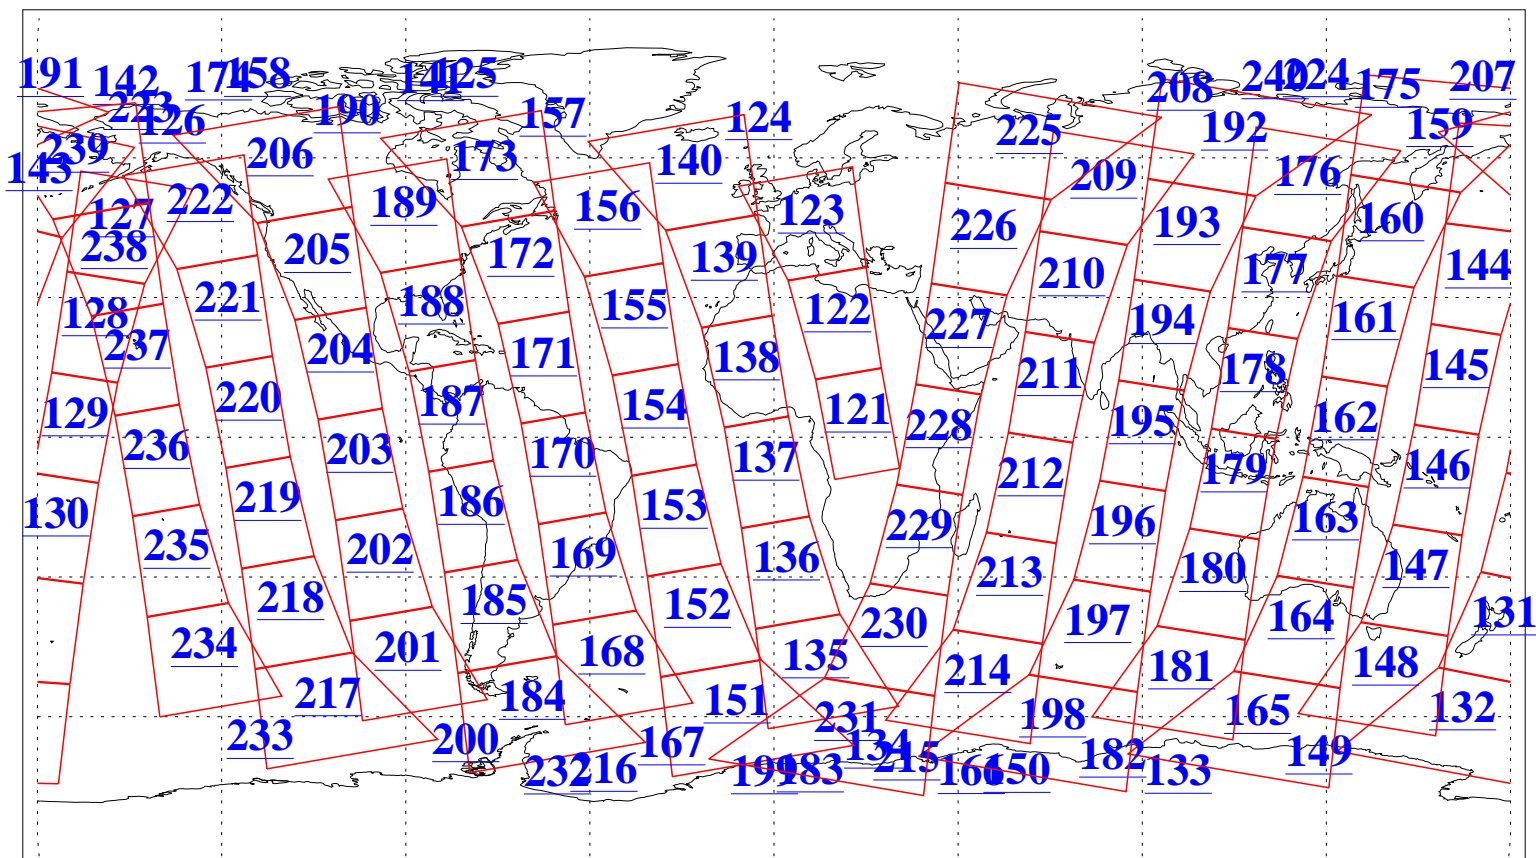

L1B Availability
AMSU Granules: 240
HSB Granules: 0
AIRS Granules: 240

5 Mar 2003
DoY 64
Aqua Day 305
Granules: 1 to 120

Granules: 121 to 240

Legend: AMSU Available, HSB Available, AIRS Available

L1B Availability
AMSU Granules: 240
HSB Granules: 0
AIRS Granules: 240

5 Mar 2003
DoY 64
Aqua Day 305

Ascending Granules

Descending Granules

Legend: AMSU Available, HSB Available, AIRS Available

L1B Availability
 AMSU Granules: 240
 HSB Granules: 0
 AIRS Granules: 240

5 Mar 2003
 DoY 64
 Aqua Day 305

Northern Hemisphere Granules

Southern Hemisphere Granules

Legend: AMSU Available, HSB Available, AIRS Available