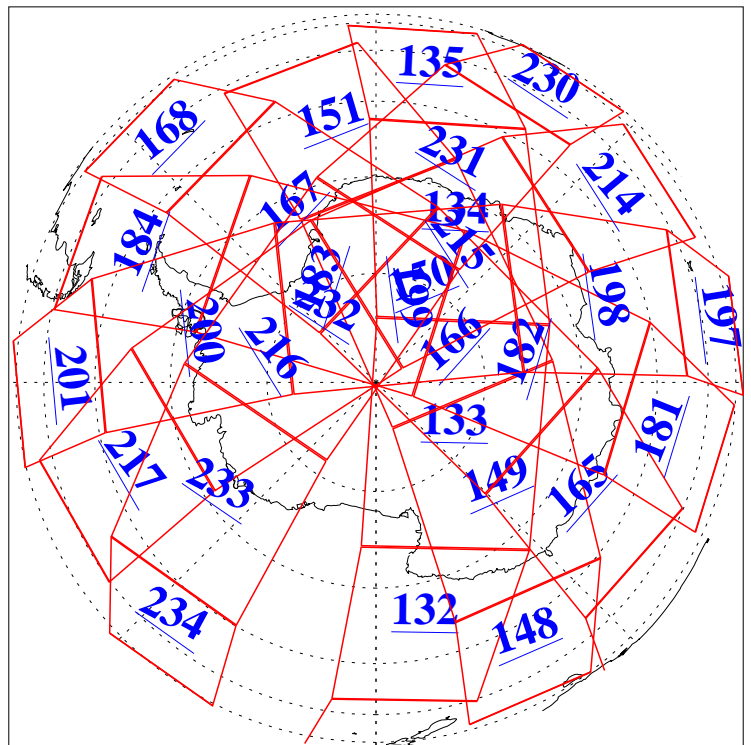

L1B Availability
AMSU Granules: 240
HSB Granules: 0
AIRS Granules: 240

5 Mar 2003
DoY 64
Aqua Day 305
Granules: 1 to 120

Granules: 121 to 240

Legend: AMSU Available, HSB Available, AIRS Available

L1B Availability
AMSU Granules: 240
HSB Granules: 0
AIRS Granules: 240

5 Mar 2003
DoY 64
Aqua Day 305

Ascending Granules

Descending Granules

Legend: AMSU Available, HSB Available, AIRS Available

L1B Availability
 AMSU Granules: 240
 HSB Granules: 0
 AIRS Granules: 240

5 Mar 2003
 DoY 64
 Aqua Day 305

Northern Hemisphere Granules

Southern Hemisphere Granules

Legend: AMSU Available, HSB Available, AIRS Available