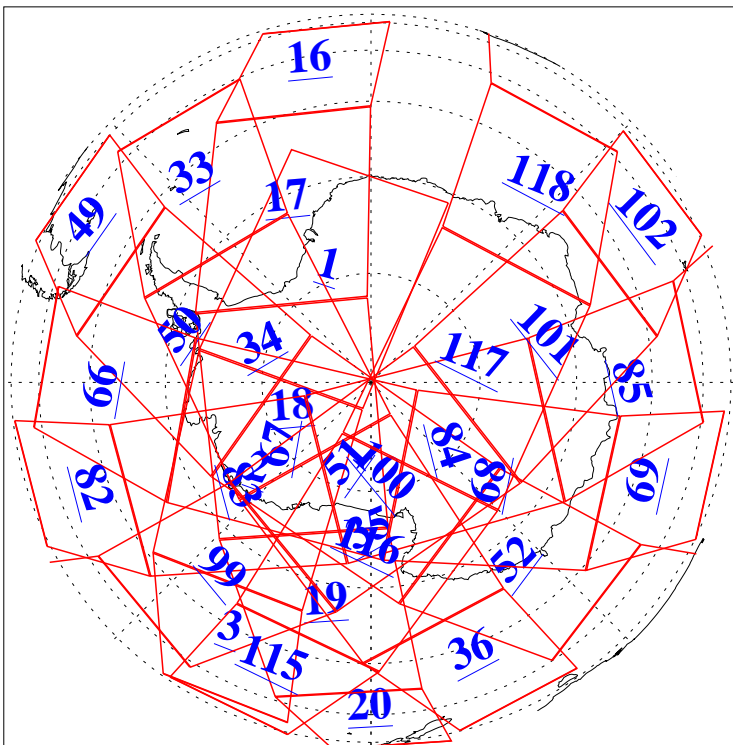

L1B Availability
AMSU Granules: 240
HSB Granules: 0
AIRS Granules: 240

5 Mar 2003
DoY 64
Aqua Day 305
Granules: 1 to 120

Granules: 121 to 240

Legend: AMSU Available, HSB Available, AIRS Available

L1B Availability
AMSU Granules: 240
HSB Granules: 0
AIRS Granules: 240

5 Mar 2003
DoY 64
Aqua Day 305

Ascending Granules

Descending Granules

Legend: AMSU Available, HSB Available, AIRS Available

L1B Availability
 AMSU Granules: 240
 HSB Granules: 0
 AIRS Granules: 240

5 Mar 2003
 DoY 64
 Aqua Day 305

Northern Hemisphere Granules

Southern Hemisphere Granules

Legend: AMSU Available, HSB Available, AIRS Available