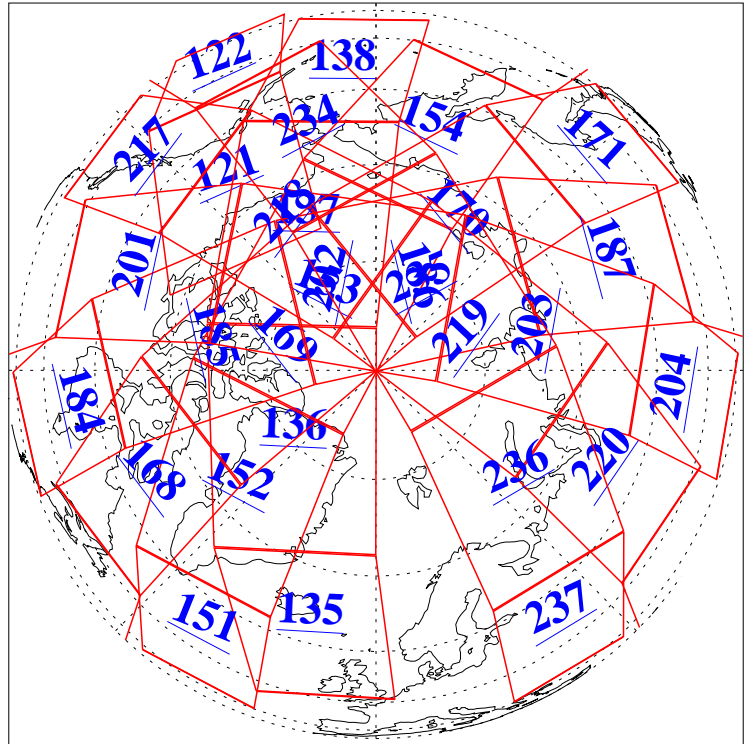

L1B Availability
AMSU Granules: 240
HSB Granules: 0
AIRS Granules: 240

2 Mar 2003
DoY 61
Aqua Day 302
Granules: 1 to 120

Granules: 121 to 240

Legend: AMSU Available, HSB Available, AIRS Available

L1B Availability
AMSU Granules: 240
HSB Granules: 0
AIRS Granules: 240

2 Mar 2003
DoY 61
Aqua Day 302

Ascending Granules

Descending Granules

Legend: AMSU Available, HSB Available, AIRS Available

L1B Availability
 AMSU Granules: 240
 HSB Granules: 0
 AIRS Granules: 240

2 Mar 2003
 DoY 61
 Aqua Day 302

Northern Hemisphere Granules

Southern Hemisphere Granules

Legend: AMSU Available, HSB Available, AIRS Available