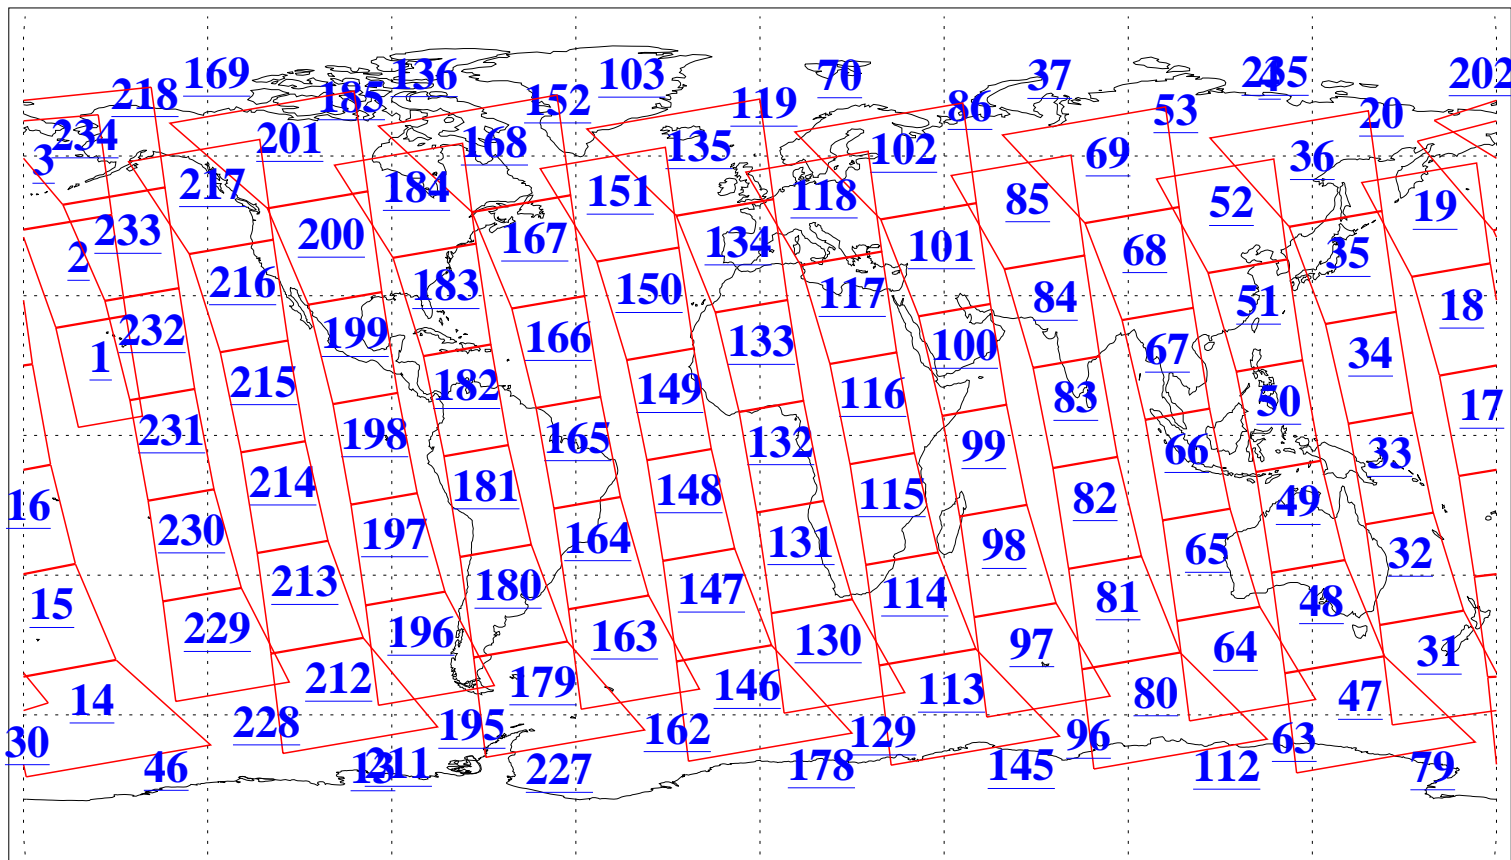

L1B Availability
AMSU Granules: 240
HSB Granules: 0
AIRS Granules: 240

2 Mar 2003
DoY 61
Aqua Day 302
Granules: 1 to 120

Granules: 121 to 240

Legend: AMSU Available, HSB Available, AIRS Available

L1B Availability
AMSU Granules: 240
HSB Granules: 0
AIRS Granules: 240

2 Mar 2003
DoY 61
Aqua Day 302

Ascending Granules

Descending Granules

Legend: AMSU Available, HSB Available, AIRS Available

L1B Availability
 AMSU Granules: 240
 HSB Granules: 0
 AIRS Granules: 240

2 Mar 2003
 DoY 61
 Aqua Day 302

Northern Hemisphere Granules

Southern Hemisphere Granules

Legend: AMSU Available, HSB Available, AIRS Available