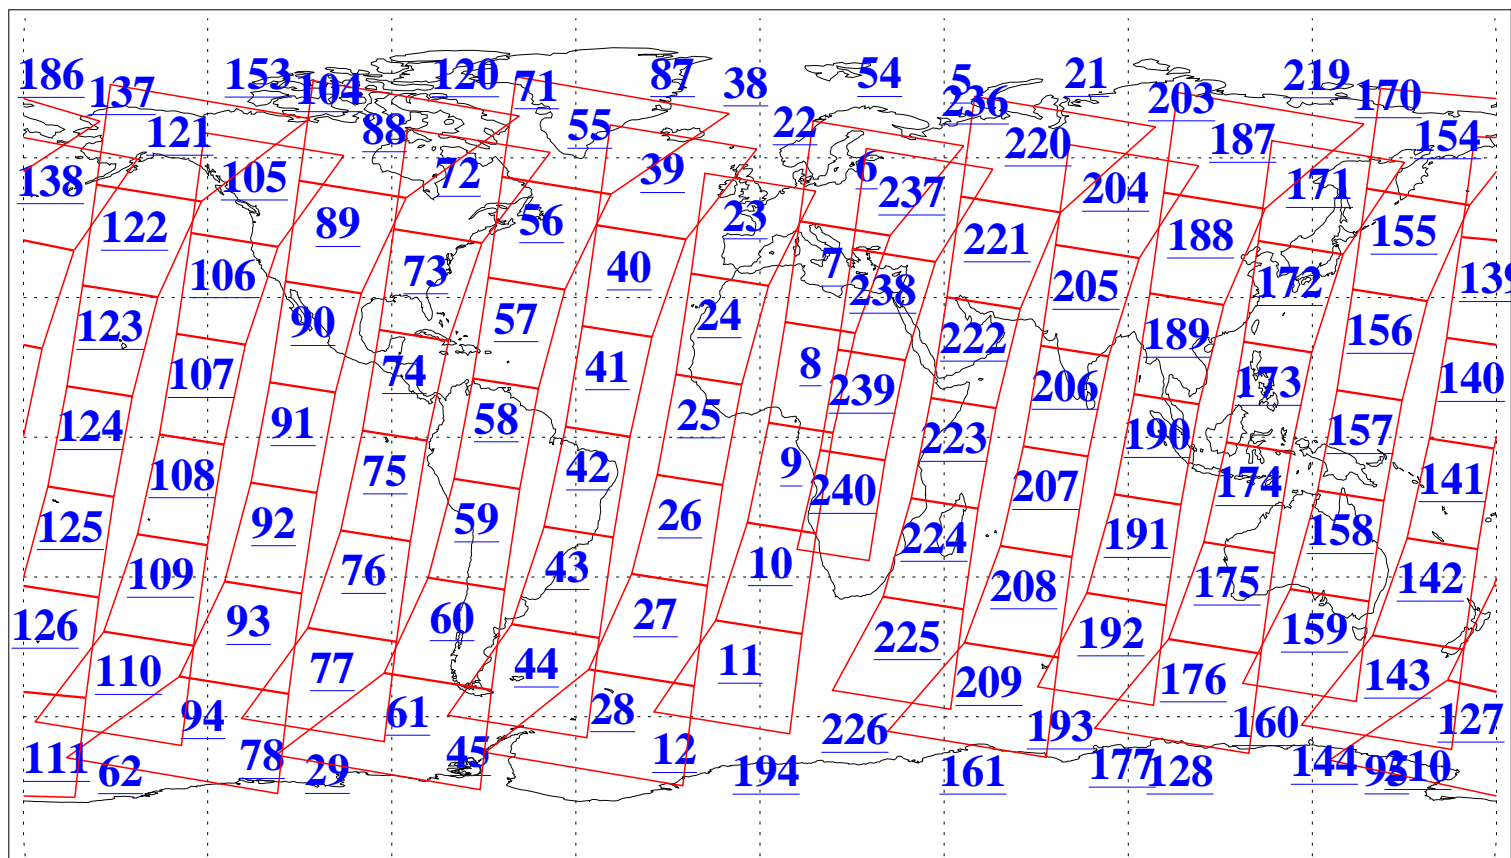

L1B Availability
AMSU Granules: 240
HSB Granules: 0
AIRS Granules: 240

2 Mar 2003
DoY 61
Aqua Day 302
Granules: 1 to 120

Granules: 121 to 240

Legend: AMSU Available, HSB Available, AIRS Available

L1B Availability
AMSU Granules: 240
HSB Granules: 0
AIRS Granules: 240

2 Mar 2003
DoY 61
Aqua Day 302

Ascending Granules

Descending Granules

Legend: AMSU Available, HSB Available, AIRS Available

L1B Availability
 AMSU Granules: 240
 HSB Granules: 0
 AIRS Granules: 240

2 Mar 2003
 DoY 61
 Aqua Day 302

Northern Hemisphere Granules

Southern Hemisphere Granules

Legend: AMSU Available, HSB Available, AIRS Available