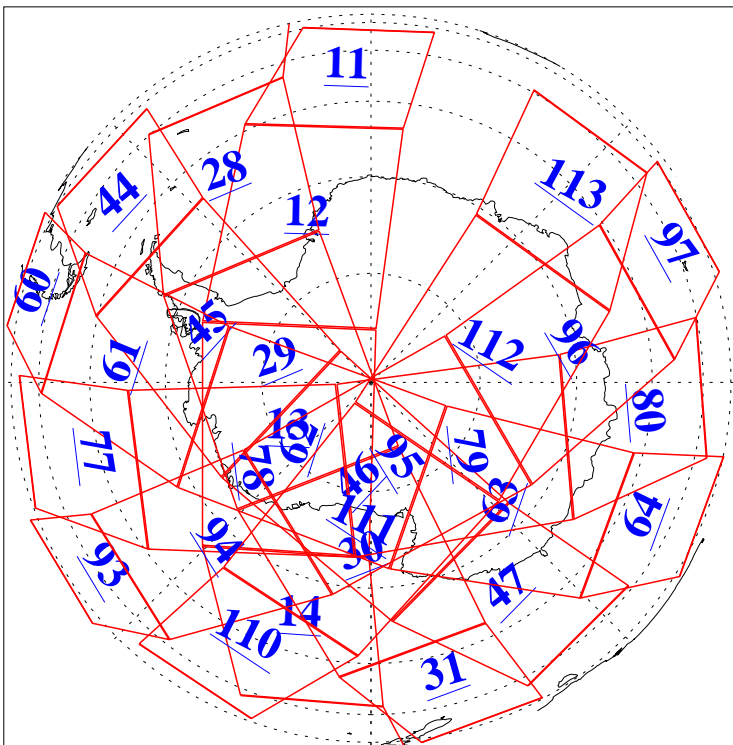

L1B Availability
AMSU Granules: 240
HSB Granules: 0
AIRS Granules: 240

2 Mar 2003
DoY 61
Aqua Day 302
Granules: 1 to 120

Granules: 121 to 240

Legend: AMSU Available, HSB Available, AIRS Available

L1B Availability
AMSU Granules: 240
HSB Granules: 0
AIRS Granules: 240

2 Mar 2003
DoY 61
Aqua Day 302

Ascending Granules

Descending Granules

Legend: AMSU Available, HSB Available, AIRS Available

L1B Availability
 AMSU Granules: 240
 HSB Granules: 0
 AIRS Granules: 240

2 Mar 2003
 DoY 61
 Aqua Day 302

Northern Hemisphere Granules

Southern Hemisphere Granules

Legend: AMSU Available, HSB Available, AIRS Available