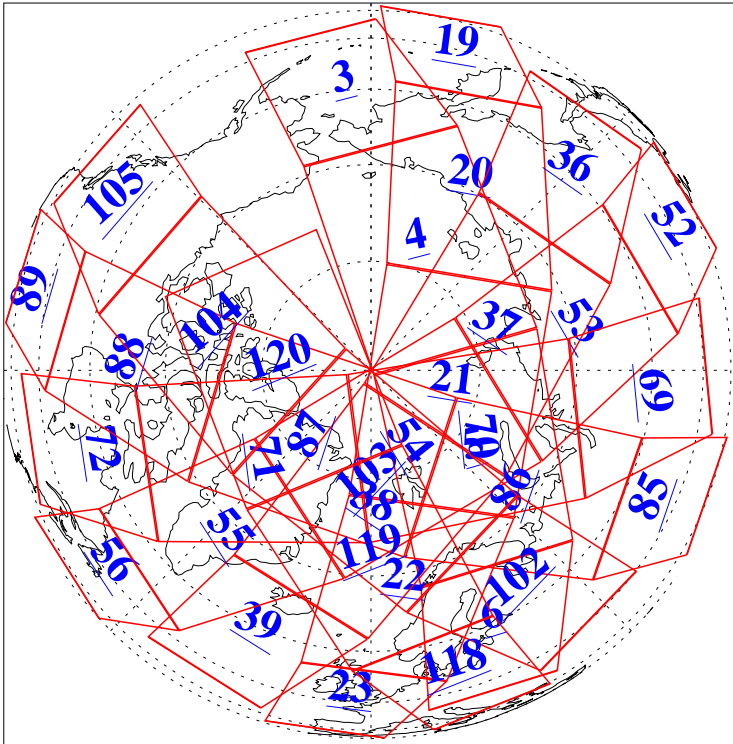

L1B Availability
AMSU Granules: 240
HSB Granules: 0
AIRS Granules: 240

2 Mar 2003
DoY 61
Aqua Day 302
Granules: 1 to 120

Granules: 121 to 240

Legend: AMSU Available, HSB Available, AIRS Available

L1B Availability
AMSU Granules: 240
HSB Granules: 0
AIRS Granules: 240

2 Mar 2003
DoY 61
Aqua Day 302

Ascending Granules

Descending Granules

Legend: AMSU Available, HSB Available, AIRS Available

L1B Availability
 AMSU Granules: 240
 HSB Granules: 0
 AIRS Granules: 240

2 Mar 2003
 DoY 61
 Aqua Day 302

Northern Hemisphere Granules

Southern Hemisphere Granules

Legend: AMSU Available, HSB Available, AIRS Available