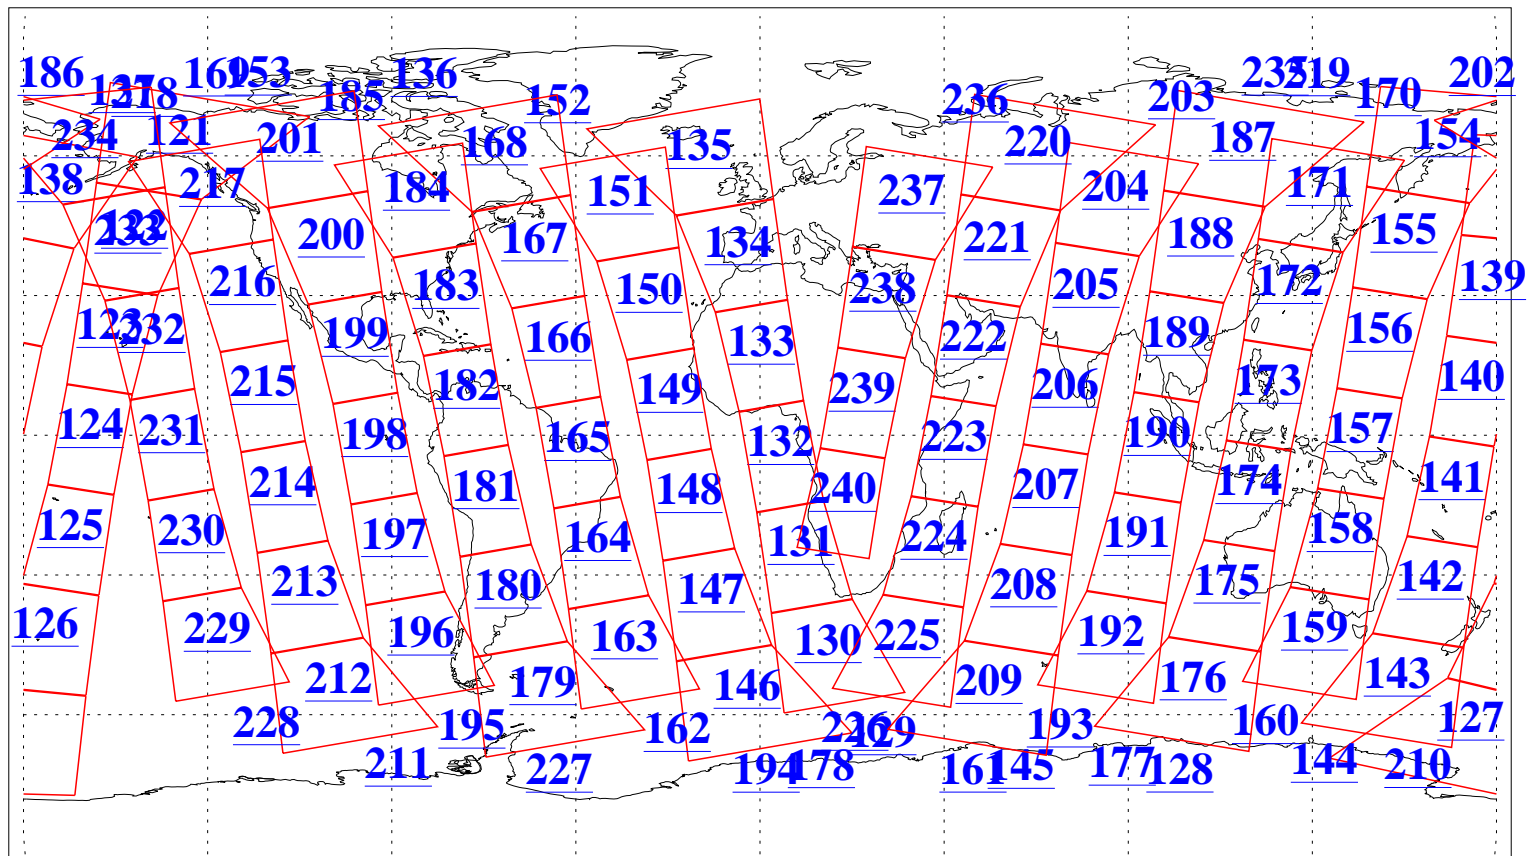

L1B Availability
AMSU Granules: 240
HSB Granules: 0
AIRS Granules: 240

2 Mar 2003
DoY 61
Aqua Day 302
Granules: 1 to 120

Granules: 121 to 240

Legend: AMSU Available, HSB Available, AIRS Available

L1B Availability
AMSU Granules: 240
HSB Granules: 0
AIRS Granules: 240

2 Mar 2003
DoY 61
Aqua Day 302

Ascending Granules

Descending Granules

Legend: AMSU Available, HSB Available, AIRS Available

L1B Availability
 AMSU Granules: 240
 HSB Granules: 0
 AIRS Granules: 240

2 Mar 2003
 DoY 61
 Aqua Day 302