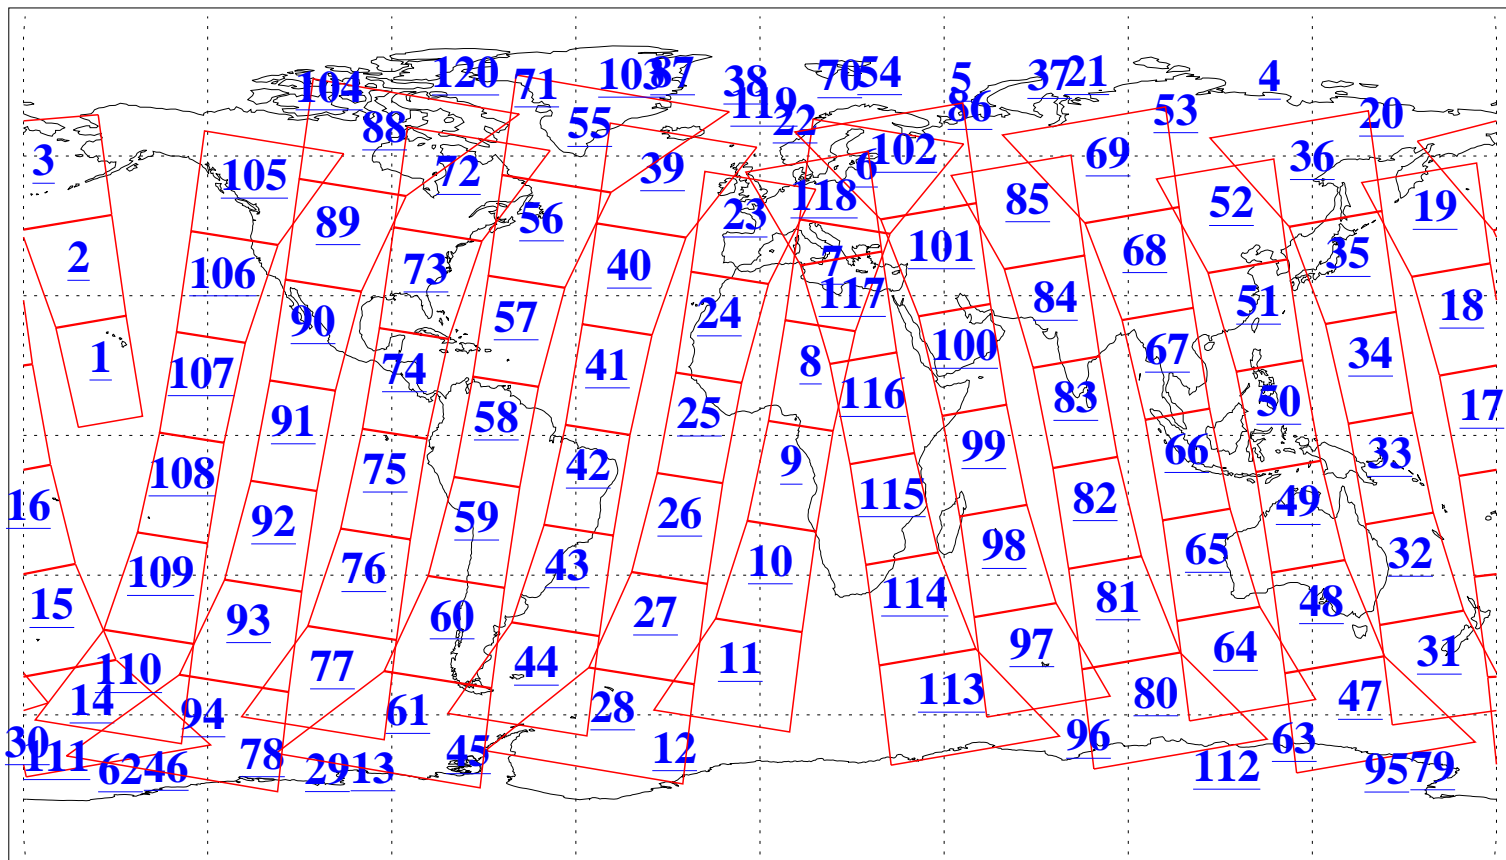

L1B Availability
AMSU Granules: 240
HSB Granules: 0
AIRS Granules: 240

2 Mar 2003
DoY 61
Aqua Day 302
Granules: 1 to 120

Granules: 121 to 240

Legend: AMSU Available, HSB Available, AIRS Available

L1B Availability
AMSU Granules: 240
HSB Granules: 0
AIRS Granules: 240

2 Mar 2003
DoY 61
Aqua Day 302

Ascending Granules

Descending Granules

Legend: AMSU Available, HSB Available, AIRS Available

L1B Availability
 AMSU Granules: 240
 HSB Granules: 0
 AIRS Granules: 240

2 Mar 2003
 DoY 61
 Aqua Day 302

Northern Hemisphere Granules

Southern Hemisphere Granules

Legend: AMSU Available, HSB Available, AIRS Available