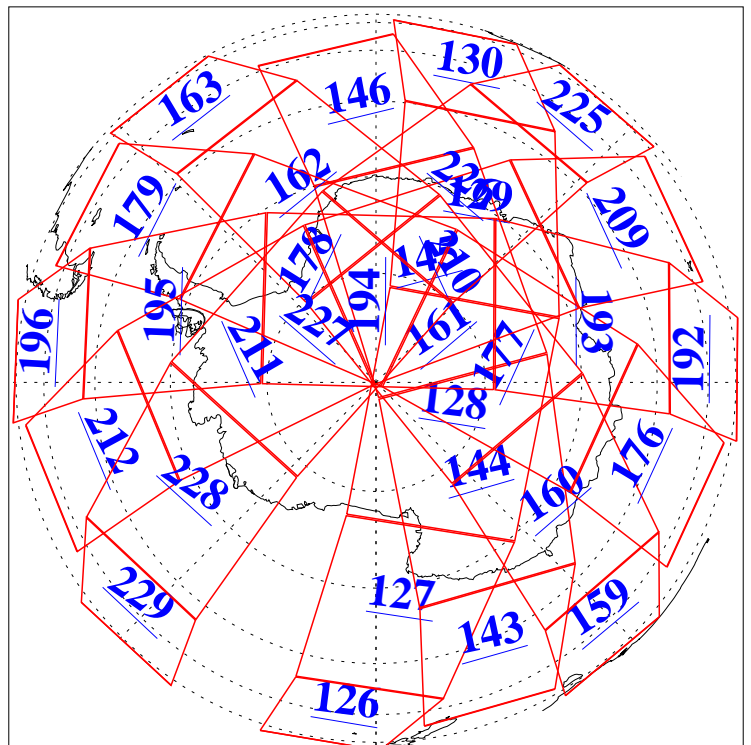

L1B Availability
AMSU Granules: 240
HSB Granules: 0
AIRS Granules: 240

2 Mar 2003
DoY 61
Aqua Day 302
Granules: 1 to 120

Granules: 121 to 240

Legend: AMSU Available, HSB Available, AIRS Available

L1B Availability
AMSU Granules: 240
HSB Granules: 0
AIRS Granules: 240

2 Mar 2003
DoY 61
Aqua Day 302

Ascending Granules

Descending Granules

Legend: AMSU Available, HSB Available, AIRS Available

L1B Availability
 AMSU Granules: 240
 HSB Granules: 0
 AIRS Granules: 240

2 Mar 2003
 DoY 61
 Aqua Day 302

Northern Hemisphere Granules

Southern Hemisphere Granules

Legend: AMSU Available, HSB Available, AIRS Available