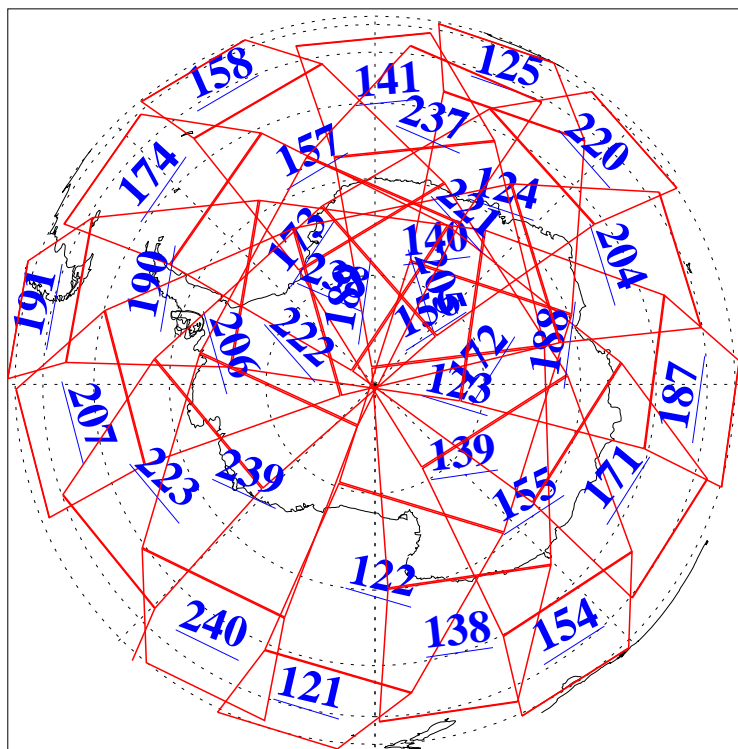

L1B Availability
AMSU Granules: 240
HSB Granules: 0
AIRS Granules: 240

27 Feb 2003
DoY 58
Aqua Day 299
Granules: 1 to 120

Granules: 121 to 240

Legend: AMSU Available, HSB Available, AIRS Available

L1B Availability
AMSU Granules: 240
HSB Granules: 0
AIRS Granules: 240

27 Feb 2003
DoY 58
Aqua Day 299

Ascending Granules

Descending Granules

Legend: AMSU Available, HSB Available, AIRS Available

L1B Availability
AMSU Granules: 240
HSB Granules: 0
AIRS Granules: 240

27 Feb 2003
DoY 58
Aqua Day 299

Northern Hemisphere Granules

Southern Hemisphere Granules

Legend: AMSU Available, HSB Available, AIRS Available