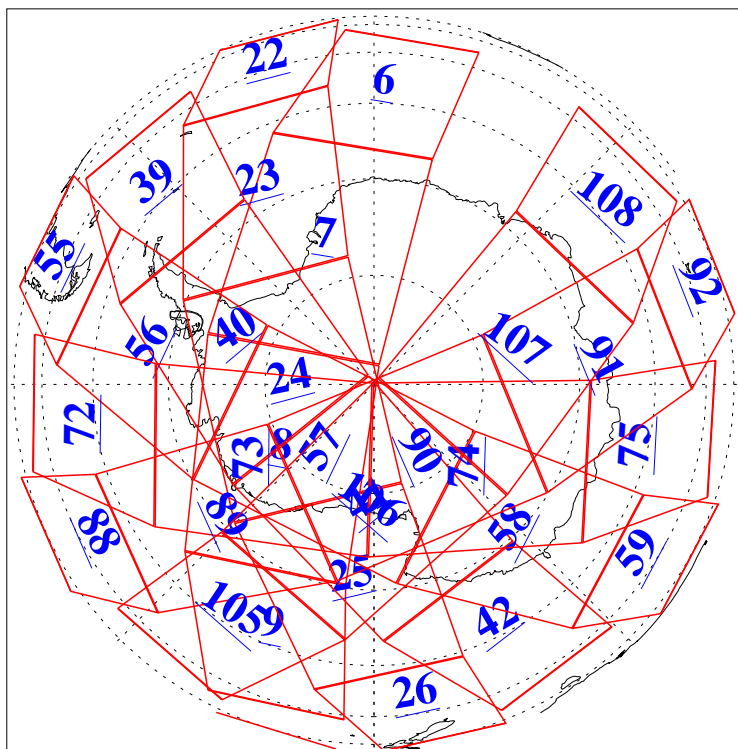

L1B Availability
AMSU Granules: 240
HSB Granules: 0
AIRS Granules: 240

27 Feb 2003
DoY 58
Aqua Day 299
Granules: 1 to 120

Granules: 121 to 240

Legend: AMSU Available, HSB Available, AIRS Available

L1B Availability
AMSU Granules: 240
HSB Granules: 0
AIRS Granules: 240

27 Feb 2003
DoY 58
Aqua Day 299

Ascending Granules

Descending Granules

Legend: AMSU Available, HSB Available, AIRS Available

L1B Availability
AMSU Granules: 240
HSB Granules: 0
AIRS Granules: 240

27 Feb 2003
DoY 58
Aqua Day 299

Northern Hemisphere Granules

Southern Hemisphere Granules

Legend: AMSU Available, HSB Available, AIRS Available