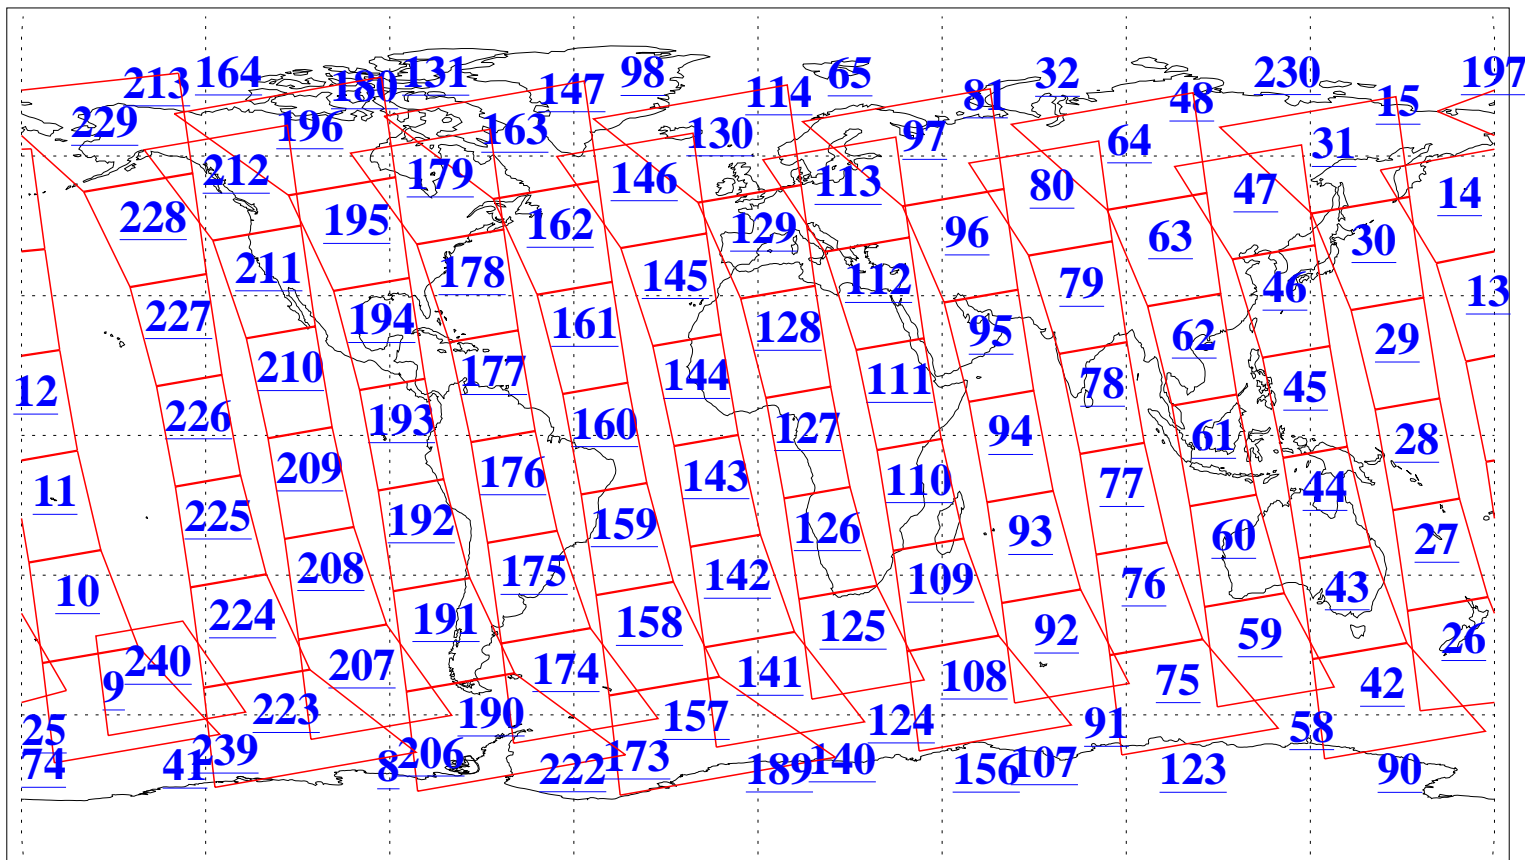

L1B Availability
AMSU Granules: 240
HSB Granules: 0
AIRS Granules: 240

27 Feb 2003
DoY 58
Aqua Day 299
Granules: 1 to 120

Granules: 121 to 240

Legend: AMSU Available, HSB Available, AIRS Available

L1B Availability
AMSU Granules: 240
HSB Granules: 0
AIRS Granules: 240

27 Feb 2003
DoY 58
Aqua Day 299

Ascending Granules

Descending Granules

Legend: AMSU Available, HSB Available, AIRS Available

L1B Availability
AMSU Granules: 240
HSB Granules: 0
AIRS Granules: 240

27 Feb 2003
DoY 58
Aqua Day 299

Northern Hemisphere Granules

Southern Hemisphere Granules

Legend: AMSU Available, HSB Available, AIRS Available