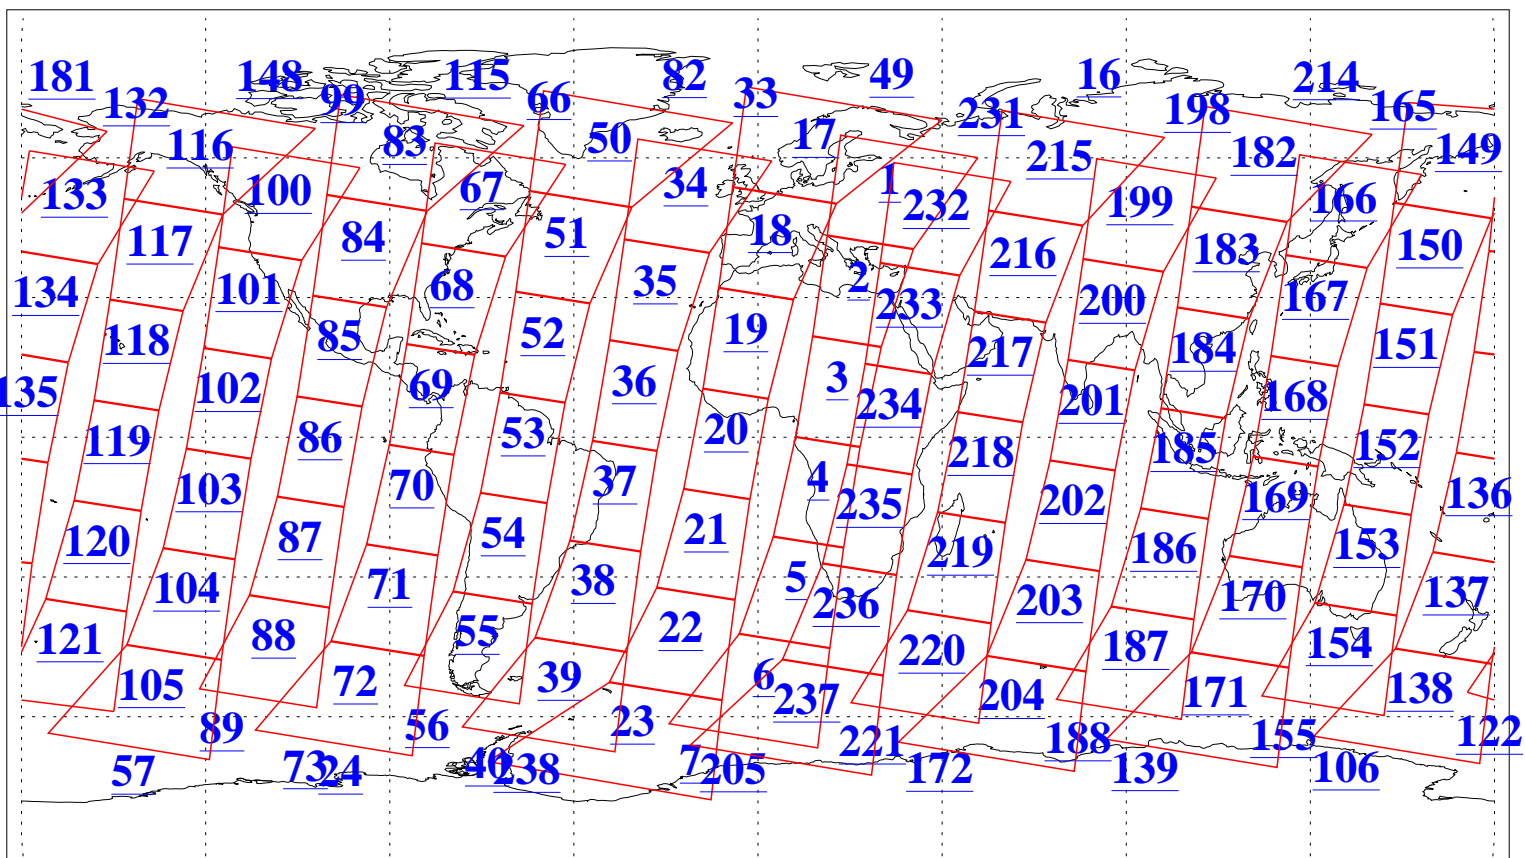

L1B Availability
AMSU Granules: 240
HSB Granules: 0
AIRS Granules: 240

27 Feb 2003
DoY 58
Aqua Day 299
Granules: 1 to 120

Granules: 121 to 240

Legend: AMSU Available, HSB Available, AIRS Available

L1B Availability
AMSU Granules: 240
HSB Granules: 0
AIRS Granules: 240

27 Feb 2003
DoY 58
Aqua Day 299

Ascending Granules

Descending Granules

Legend: AMSU Available, HSB Available, AIRS Available

L1B Availability
AMSU Granules: 240
HSB Granules: 0
AIRS Granules: 240

27 Feb 2003
DoY 58
Aqua Day 299

Northern Hemisphere Granules

Southern Hemisphere Granules

Legend: AMSU Available, HSB Available, AIRS Available