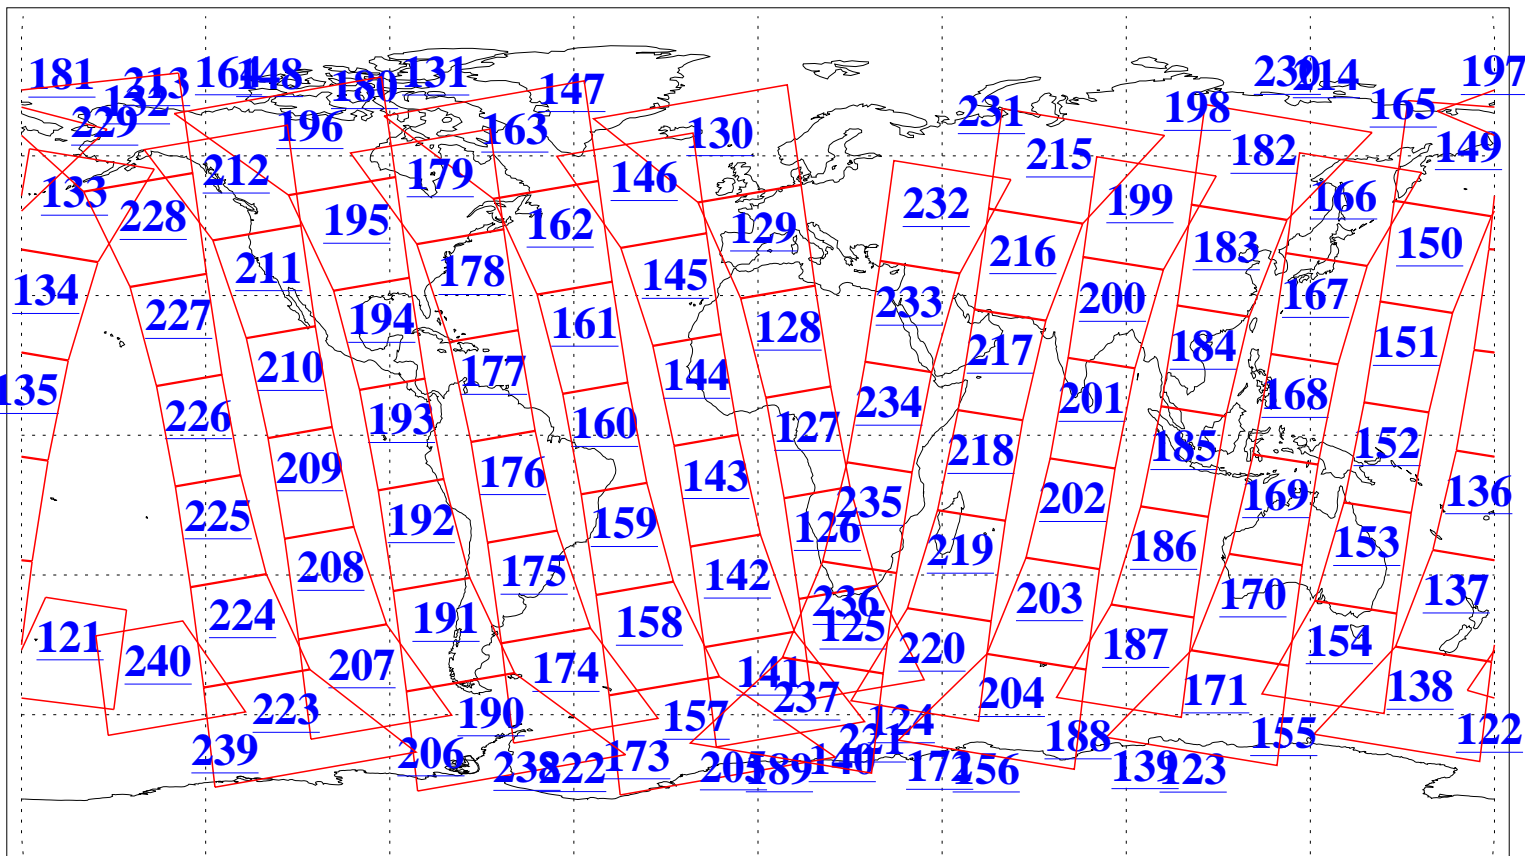

L1B Availability
AMSU Granules: 240
HSB Granules: 0
AIRS Granules: 240

27 Feb 2003
DoY 58
Aqua Day 299
Granules: 1 to 120

Granules: 121 to 240

Legend: AMSU Available, HSB Available, AIRS Available

L1B Availability
AMSU Granules: 240
HSB Granules: 0
AIRS Granules: 240

27 Feb 2003
DoY 58
Aqua Day 299

Ascending Granules

Descending Granules

Legend: AMSU Available, HSB Available, AIRS Available

L1B Availability
AMSU Granules: 240
HSB Granules: 0
AIRS Granules: 240

27 Feb 2003
DoY 58
Aqua Day 299

Northern Hemisphere Granules

Southern Hemisphere Granules

Legend: AMSU Available, HSB Available, AIRS Available