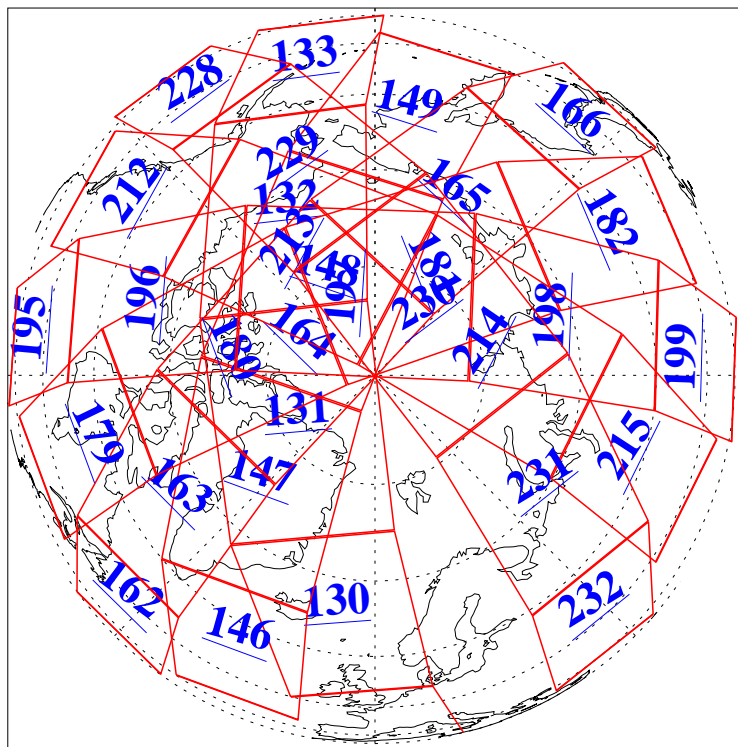

L1B Availability
AMSU Granules: 240
HSB Granules: 0
AIRS Granules: 240

27 Feb 2003
DoY 58
Aqua Day 299
Granules: 1 to 120

Granules: 121 to 240

Legend: AMSU Available, HSB Available, AIRS Available

L1B Availability
AMSU Granules: 240
HSB Granules: 0
AIRS Granules: 240

27 Feb 2003
DoY 58
Aqua Day 299

Ascending Granules

Descending Granules

Legend: AMSU Available, HSB Available, AIRS Available

L1B Availability
AMSU Granules: 240
HSB Granules: 0
AIRS Granules: 240

27 Feb 2003
DoY 58
Aqua Day 299

Northern Hemisphere Granules

Southern Hemisphere Granules

Legend: AMSU Available, HSB Available, AIRS Available