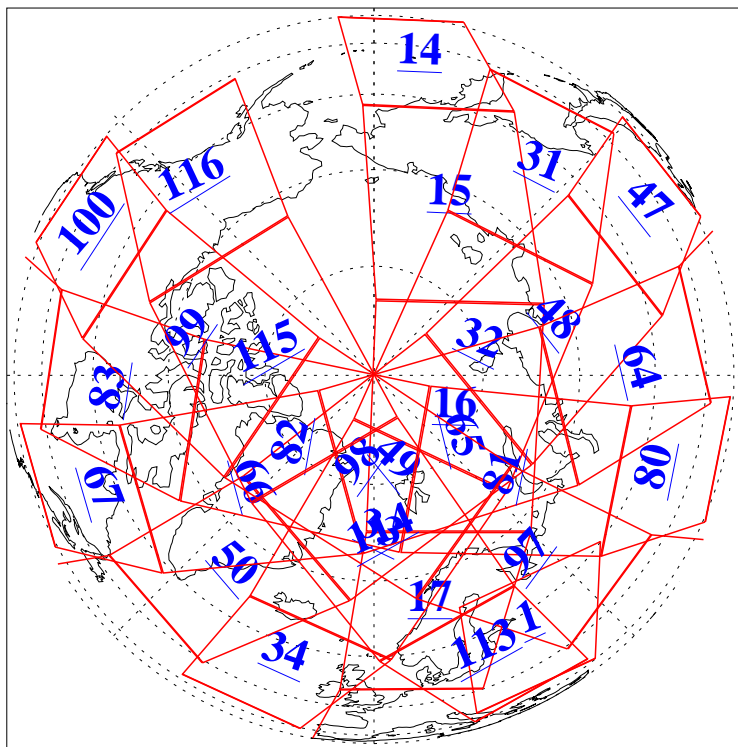

L1B Availability
AMSU Granules: 240
HSB Granules: 0
AIRS Granules: 240

27 Feb 2003
DoY 58
Aqua Day 299
Granules: 1 to 120

Granules: 121 to 240

Legend: AMSU Available, HSB Available, AIRS Available

L1B Availability
AMSU Granules: 240
HSB Granules: 0
AIRS Granules: 240

27 Feb 2003
DoY 58
Aqua Day 299

Ascending Granules

Descending Granules

Legend: AMSU Available, HSB Available, AIRS Available

L1B Availability
AMSU Granules: 240
HSB Granules: 0
AIRS Granules: 240

27 Feb 2003
DoY 58
Aqua Day 299

Northern Hemisphere Granules

Southern Hemisphere Granules

Legend: AMSU Available, HSB Available, AIRS Available