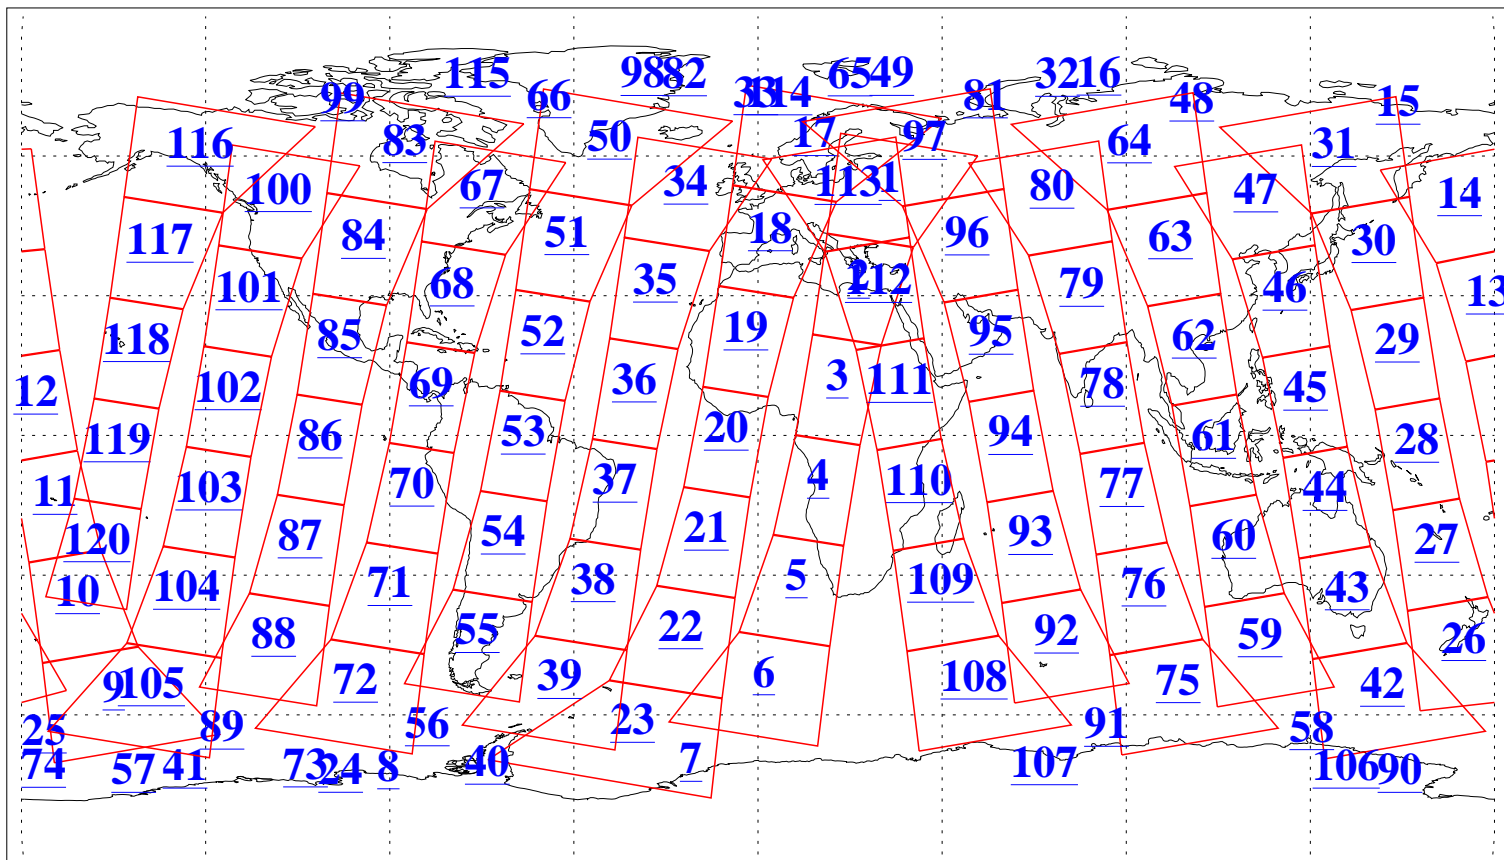

L1B Availability
AMSU Granules: 240
HSB Granules: 0
AIRS Granules: 240

27 Feb 2003
DoY 58
Aqua Day 299
Granules: 1 to 120

Granules: 121 to 240

Legend: AMSU Available, HSB Available, AIRS Available

L1B Availability
AMSU Granules: 240
HSB Granules: 0
AIRS Granules: 240

27 Feb 2003
DoY 58
Aqua Day 299

Ascending Granules

Descending Granules

Legend: AMSU Available, HSB Available, AIRS Available

L1B Availability
AMSU Granules: 240
HSB Granules: 0
AIRS Granules: 240

27 Feb 2003
DoY 58
Aqua Day 299

Northern Hemisphere Granules

Southern Hemisphere Granules

Legend: AMSU Available, HSB Available, AIRS Available