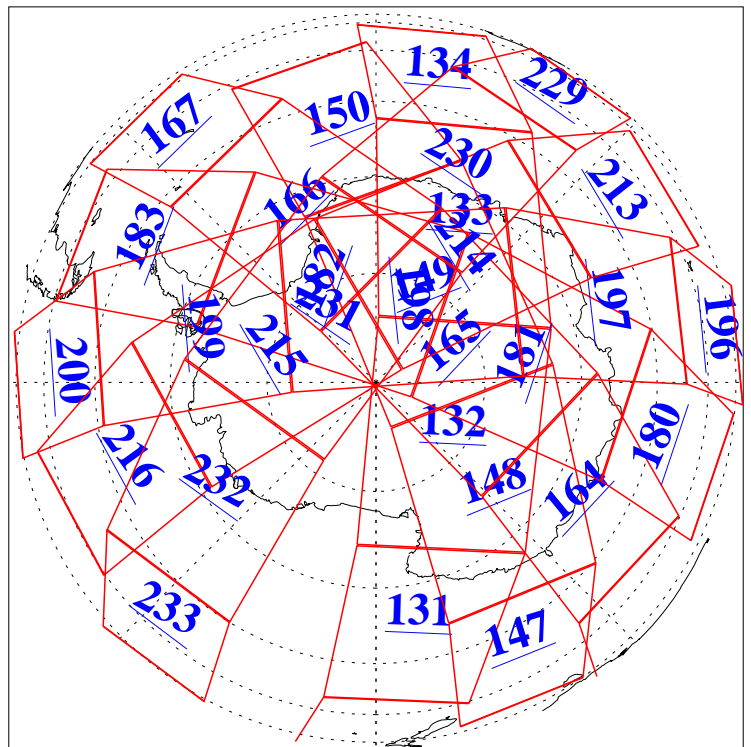

L1B Availability
AMSU Granules: 240
HSB Granules: 0
AIRS Granules: 240

26 Feb 2003
DoY 57
Aqua Day 298
Granules: 1 to 120

Granules: 121 to 240

Legend: AMSU Available, HSB Available, AIRS Available

L1B Availability
AMSU Granules: 240
HSB Granules: 0
AIRS Granules: 240

26 Feb 2003
DoY 57
Aqua Day 298

Ascending Granules

Descending Granules

Legend: AMSU Available, HSB Available, AIRS Available

L1B Availability
 AMSU Granules: 240
 HSB Granules: 0
 AIRS Granules: 240

26 Feb 2003
 DoY 57
 Aqua Day 298

Northern Hemisphere Granules

Southern Hemisphere Granules

Legend: AMSU Available, HSB Available, AIRS Available