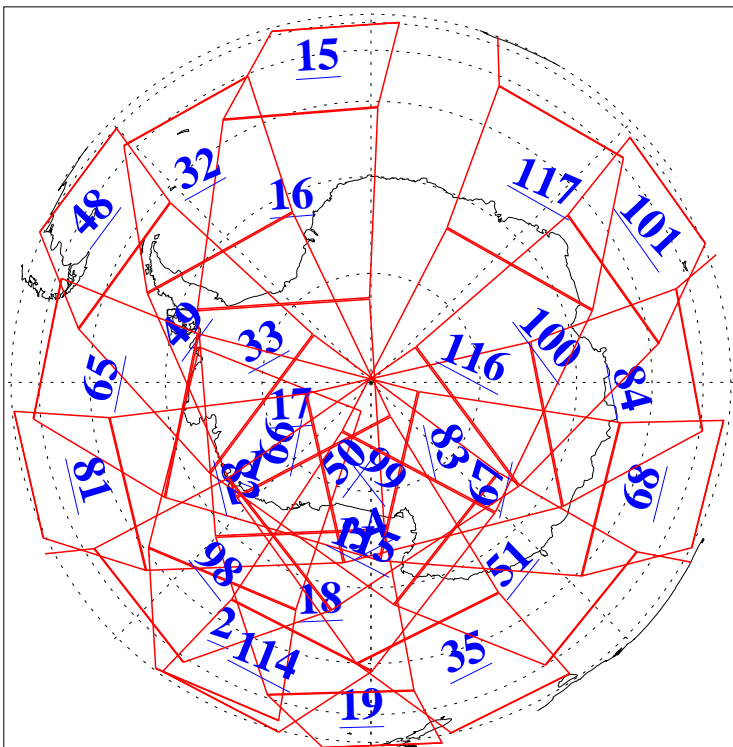

L1B Availability
AMSU Granules: 240
HSB Granules: 0
AIRS Granules: 240

26 Feb 2003
DoY 57
Aqua Day 298
Granules: 1 to 120

Granules: 121 to 240

Legend: AMSU Available, HSB Available, AIRS Available

L1B Availability
AMSU Granules: 240
HSB Granules: 0
AIRS Granules: 240

26 Feb 2003
DoY 57
Aqua Day 298

Ascending Granules

Descending Granules

Legend: AMSU Available, HSB Available, AIRS Available

L1B Availability
 AMSU Granules: 240
 HSB Granules: 0
 AIRS Granules: 240

26 Feb 2003
 DoY 57
 Aqua Day 298

Northern Hemisphere Granules

Southern Hemisphere Granules

Legend: AMSU Available, HSB Available, AIRS Available