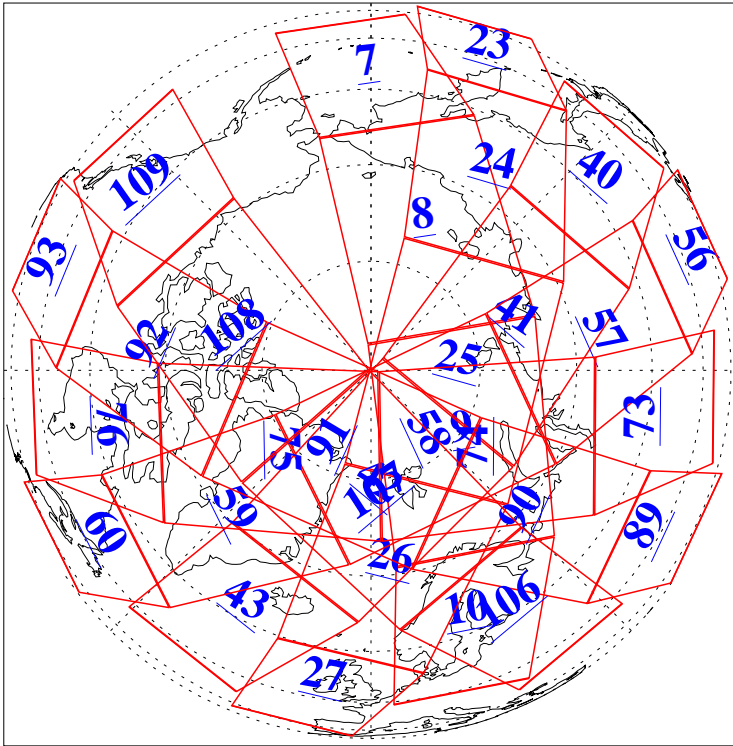

L1B Availability
AMSU Granules: 240
HSB Granules: 0
AIRS Granules: 240

26 Feb 2003
DoY 57
Aqua Day 298
Granules: 1 to 120

Granules: 121 to 240

Legend: AMSU Available, HSB Available, AIRS Available

L1B Availability
AMSU Granules: 240
HSB Granules: 0
AIRS Granules: 240

26 Feb 2003
DoY 57
Aqua Day 298

Ascending Granules

Descending Granules

Legend: AMSU Available, HSB Available, AIRS Available

L1B Availability
 AMSU Granules: 240
 HSB Granules: 0
 AIRS Granules: 240

26 Feb 2003
 DoY 57
 Aqua Day 298

Northern Hemisphere Granules

Southern Hemisphere Granules

Legend: AMSU Available, HSB Available, AIRS Available