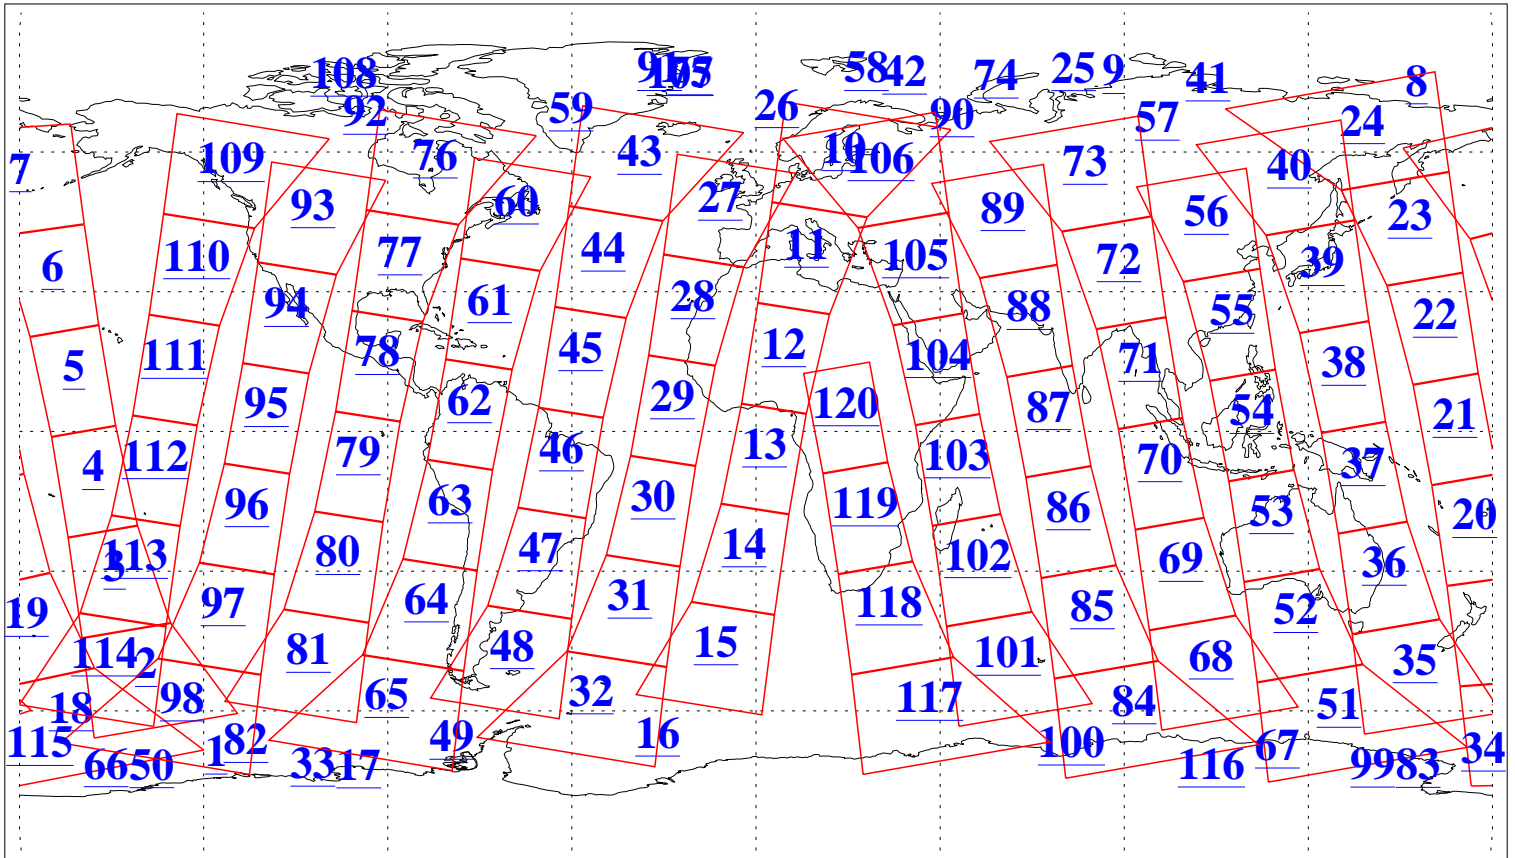

L1B Availability
AMSU Granules: 240
HSB Granules: 0
AIRS Granules: 240

26 Feb 2003
DoY 57
Aqua Day 298
Granules: 1 to 120

Granules: 121 to 240

Legend: AMSU Available, HSB Available, AIRS Available

L1B Availability
AMSU Granules: 240
HSB Granules: 0
AIRS Granules: 240

26 Feb 2003
DoY 57
Aqua Day 298

Ascending Granules

Descending Granules

Legend: AMSU Available, HSB Available, AIRS Available

L1B Availability
 AMSU Granules: 240
 HSB Granules: 0
 AIRS Granules: 240

26 Feb 2003
 DoY 57
 Aqua Day 298

Northern Hemisphere Granules

Southern Hemisphere Granules

Legend: AMSU Available, HSB Available, AIRS Available