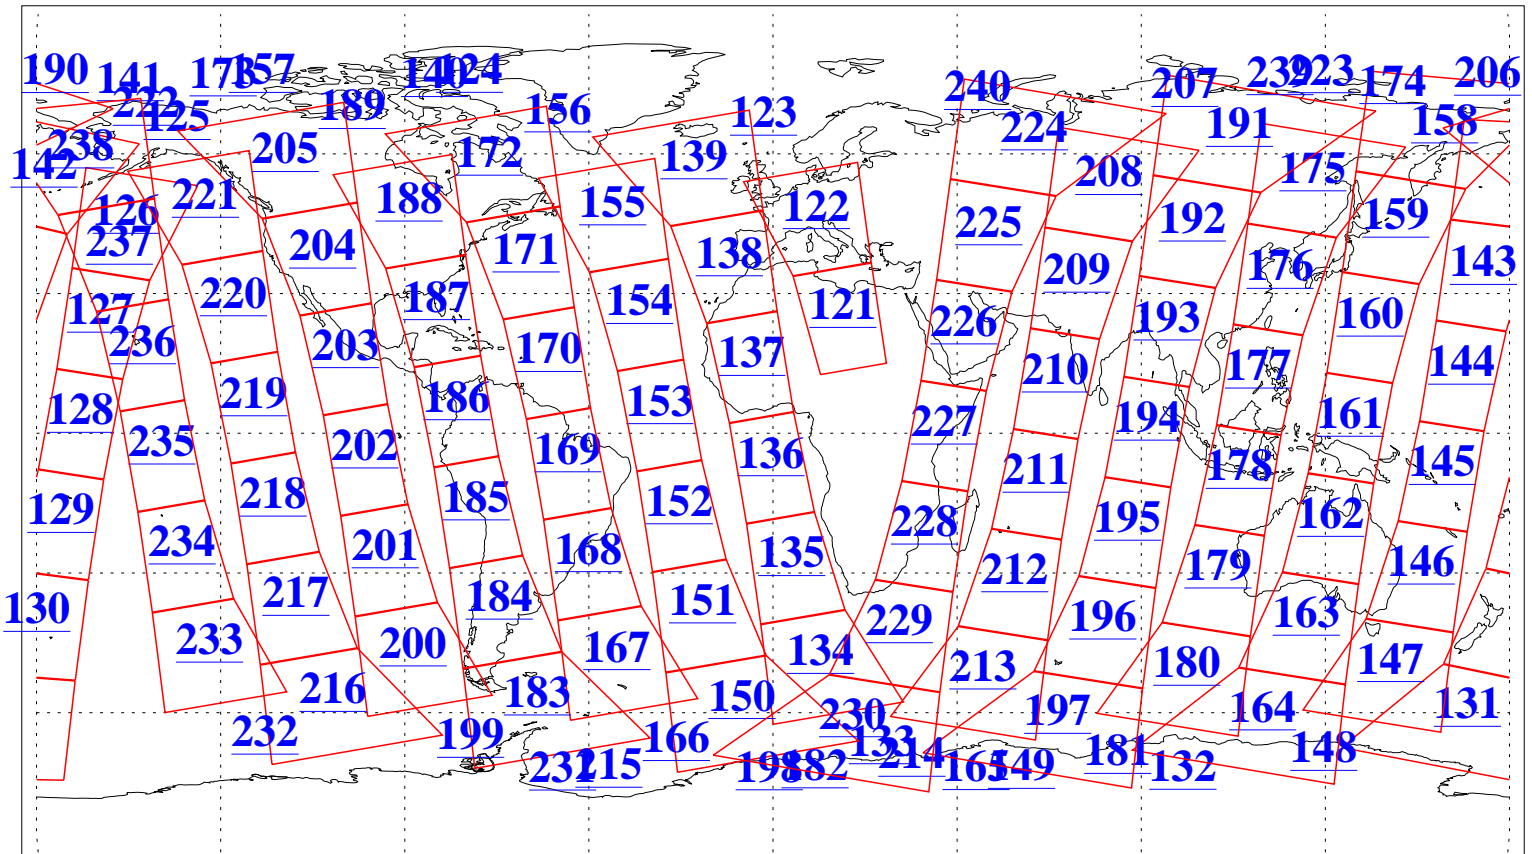

L1B Availability
AMSU Granules: 240
HSB Granules: 0
AIRS Granules: 240

26 Feb 2003
DoY 57
Aqua Day 298
Granules: 1 to 120

Granules: 121 to 240

Legend: AMSU Available, HSB Available, AIRS Available

L1B Availability
AMSU Granules: 240
HSB Granules: 0
AIRS Granules: 240

26 Feb 2003
DoY 57
Aqua Day 298

Ascending Granules

Descending Granules

Legend: AMSU Available, HSB Available, AIRS Available

L1B Availability
 AMSU Granules: 240
 HSB Granules: 0
 AIRS Granules: 240

26 Feb 2003
 DoY 57
 Aqua Day 298

Northern Hemisphere Granules

Southern Hemisphere Granules

Legend: AMSU Available, HSB Available, AIRS Available