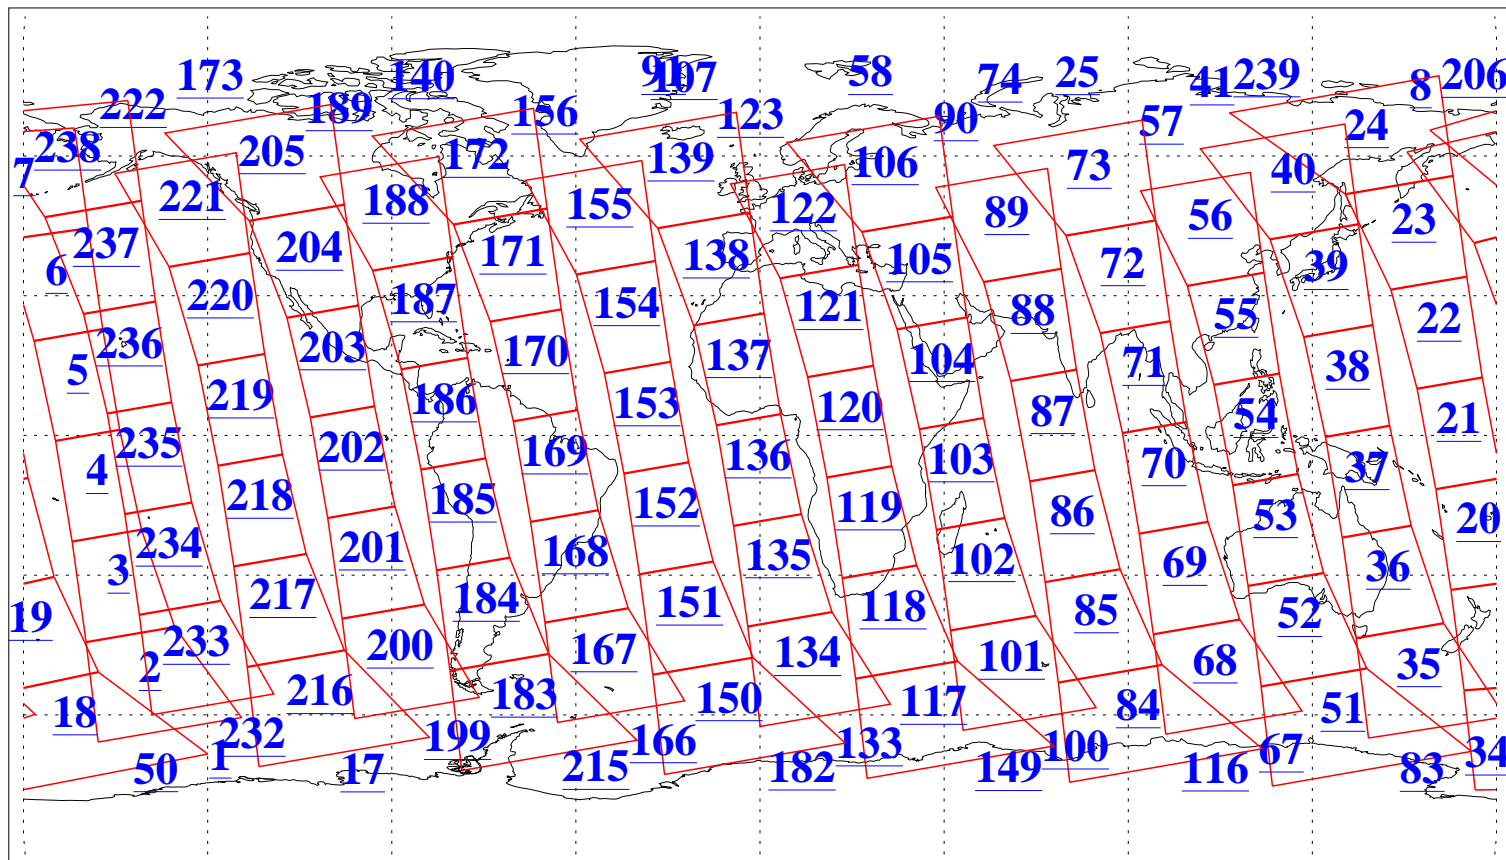

L1B Availability
AMSU Granules: 240
HSB Granules: 0
AIRS Granules: 240

26 Feb 2003
DoY 57
Aqua Day 298
Granules: 1 to 120

Granules: 121 to 240

Legend: AMSU Available, HSB Available, AIRS Available

L1B Availability
AMSU Granules: 240
HSB Granules: 0
AIRS Granules: 240

26 Feb 2003
DoY 57
Aqua Day 298

Ascending Granules

Descending Granules

Legend: AMSU Available, HSB Available, AIRS Available

L1B Availability
 AMSU Granules: 240
 HSB Granules: 0
 AIRS Granules: 240

26 Feb 2003
 DoY 57
 Aqua Day 298

Northern Hemisphere Granules

Southern Hemisphere Granules

Legend: AMSU Available, HSB Available, AIRS Available