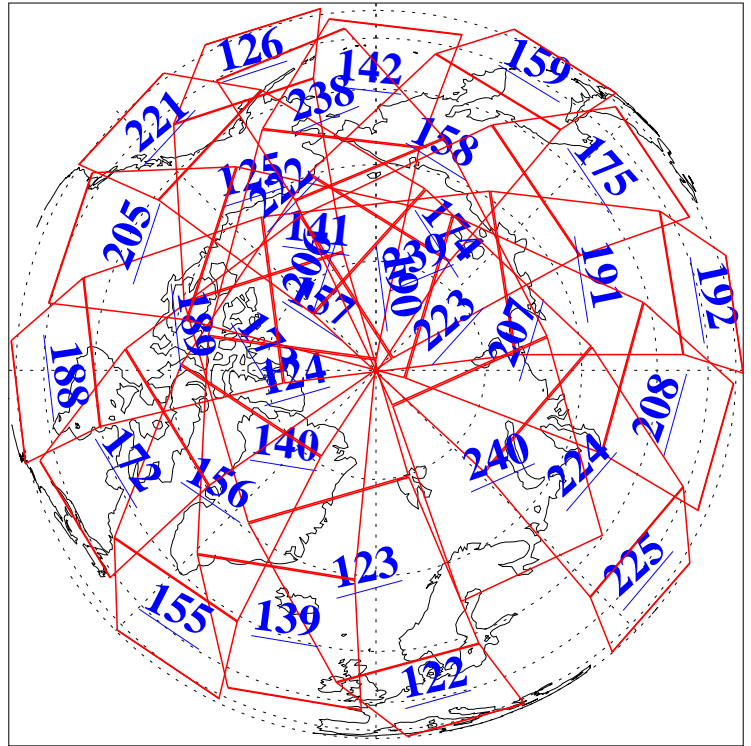

L1B Availability
AMSU Granules: 240
HSB Granules: 0
AIRS Granules: 240

26 Feb 2003
DoY 57
Aqua Day 298
Granules: 1 to 120

Granules: 121 to 240

Legend: AMSU Available, HSB Available, AIRS Available

L1B Availability
AMSU Granules: 240
HSB Granules: 0
AIRS Granules: 240

26 Feb 2003
DoY 57
Aqua Day 298

Ascending Granules

Descending Granules

Legend: AMSU Available, HSB Available, AIRS Available

L1B Availability
 AMSU Granules: 240
 HSB Granules: 0
 AIRS Granules: 240

26 Feb 2003
 DoY 57
 Aqua Day 298

Northern Hemisphere Granules

Southern Hemisphere Granules

Legend: AMSU Available, HSB Available, AIRS Available