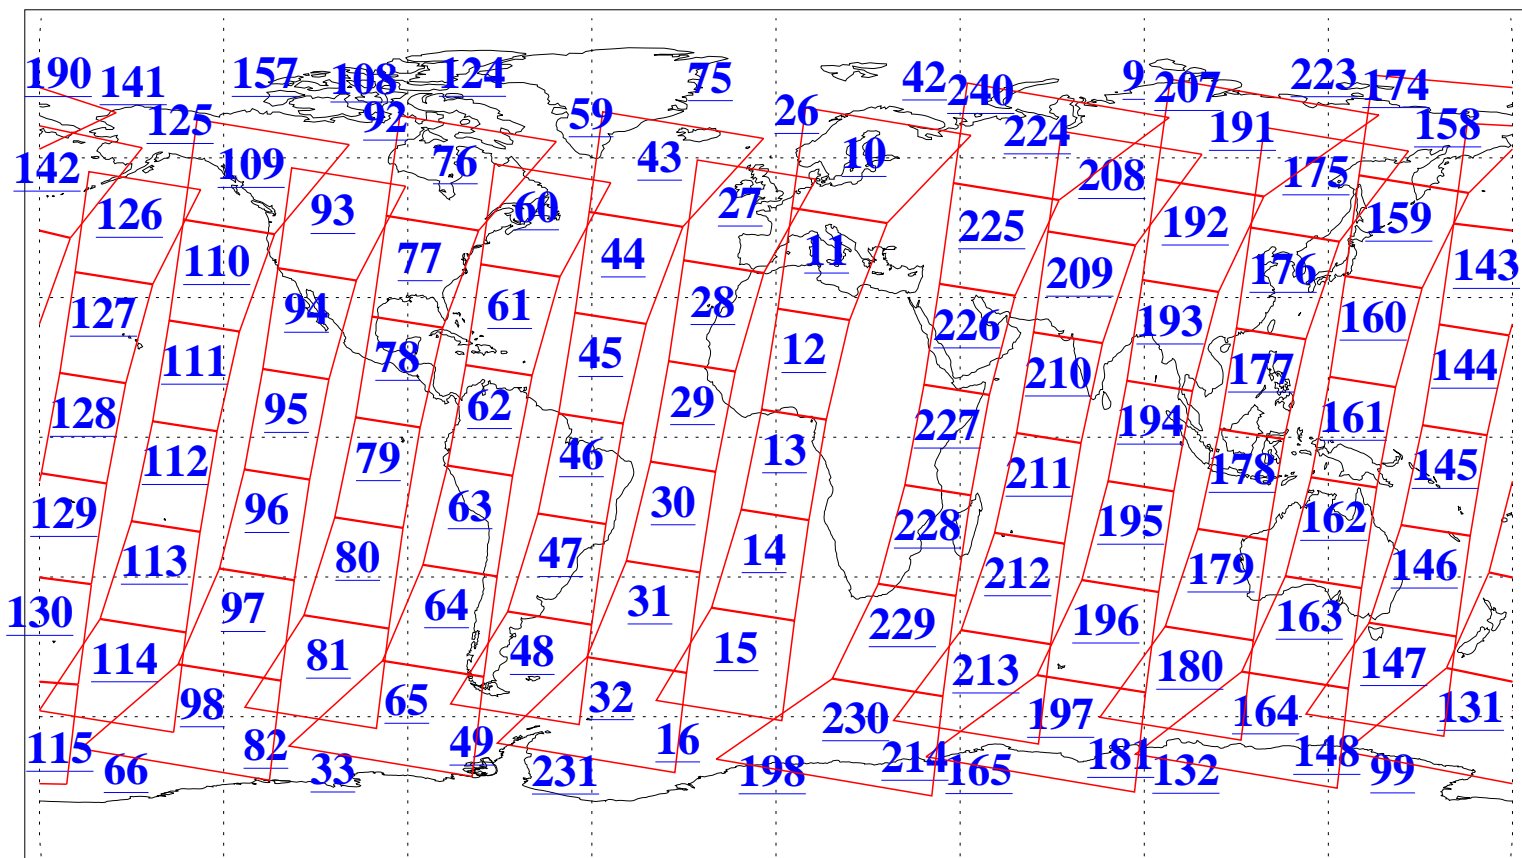

L1B Availability
AMSU Granules: 240
HSB Granules: 0
AIRS Granules: 240

26 Feb 2003
DoY 57
Aqua Day 298
Granules: 1 to 120

Granules: 121 to 240

Legend: AMSU Available, HSB Available, AIRS Available

L1B Availability
AMSU Granules: 240
HSB Granules: 0
AIRS Granules: 240

26 Feb 2003
DoY 57
Aqua Day 298

Ascending Granules

Descending Granules

Legend: AMSU Available, HSB Available, AIRS Available

L1B Availability
 AMSU Granules: 240
 HSB Granules: 0
 AIRS Granules: 240

26 Feb 2003
 DoY 57
 Aqua Day 298

Northern Hemisphere Granules

Southern Hemisphere Granules

Legend: AMSU Available, HSB Available, AIRS Available