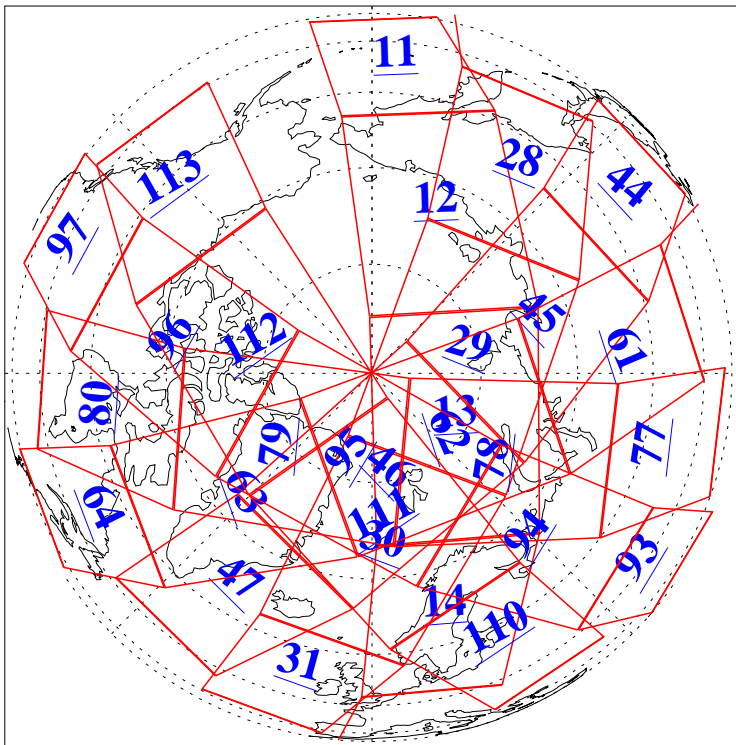

L1B Availability
AMSU Granules: 240
HSB Granules: 0
AIRS Granules: 240

22 Feb 2003
DoY 53
Aqua Day 294
Granules: 1 to 120

Granules: 121 to 240

Legend: AMSU Available, HSB Available, AIRS Available

L1B Availability
AMSU Granules: 240
HSB Granules: 0
AIRS Granules: 240

22 Feb 2003
DoY 53
Aqua Day 294

Ascending Granules

Descending Granules

Legend: AMSU Available, HSB Available, AIRS Available

L1B Availability
 AMSU Granules: 240
 HSB Granules: 0
 AIRS Granules: 240

22 Feb 2003
 DoY 53
 Aqua Day 294

Northern Hemisphere Granules

Southern Hemisphere Granules

Legend: AMSU Available, HSB Available, AIRS Available