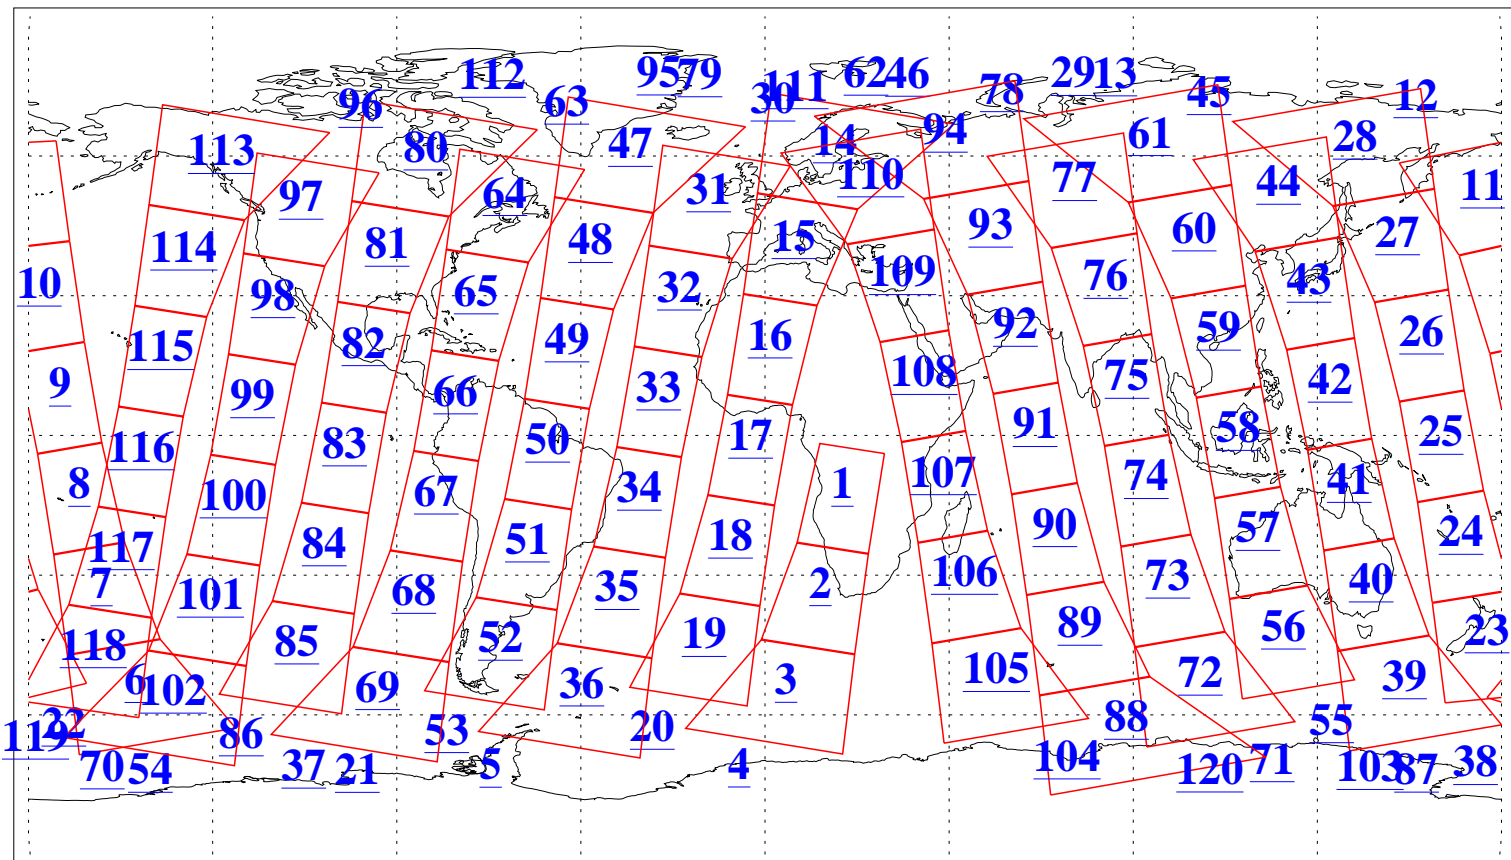

L1B Availability
AMSU Granules: 240
HSB Granules: 0
AIRS Granules: 240

22 Feb 2003
DoY 53
Aqua Day 294
Granules: 1 to 120

Granules: 121 to 240

Legend: AMSU Available, HSB Available, AIRS Available

L1B Availability
AMSU Granules: 240
HSB Granules: 0
AIRS Granules: 240

22 Feb 2003
DoY 53
Aqua Day 294

Ascending Granules

Descending Granules

Legend: AMSU Available, HSB Available, AIRS Available

L1B Availability
 AMSU Granules: 240
 HSB Granules: 0
 AIRS Granules: 240

22 Feb 2003
 DoY 53
 Aqua Day 294

Northern Hemisphere Granules

Southern Hemisphere Granules

Legend: AMSU Available, HSB Available, AIRS Available