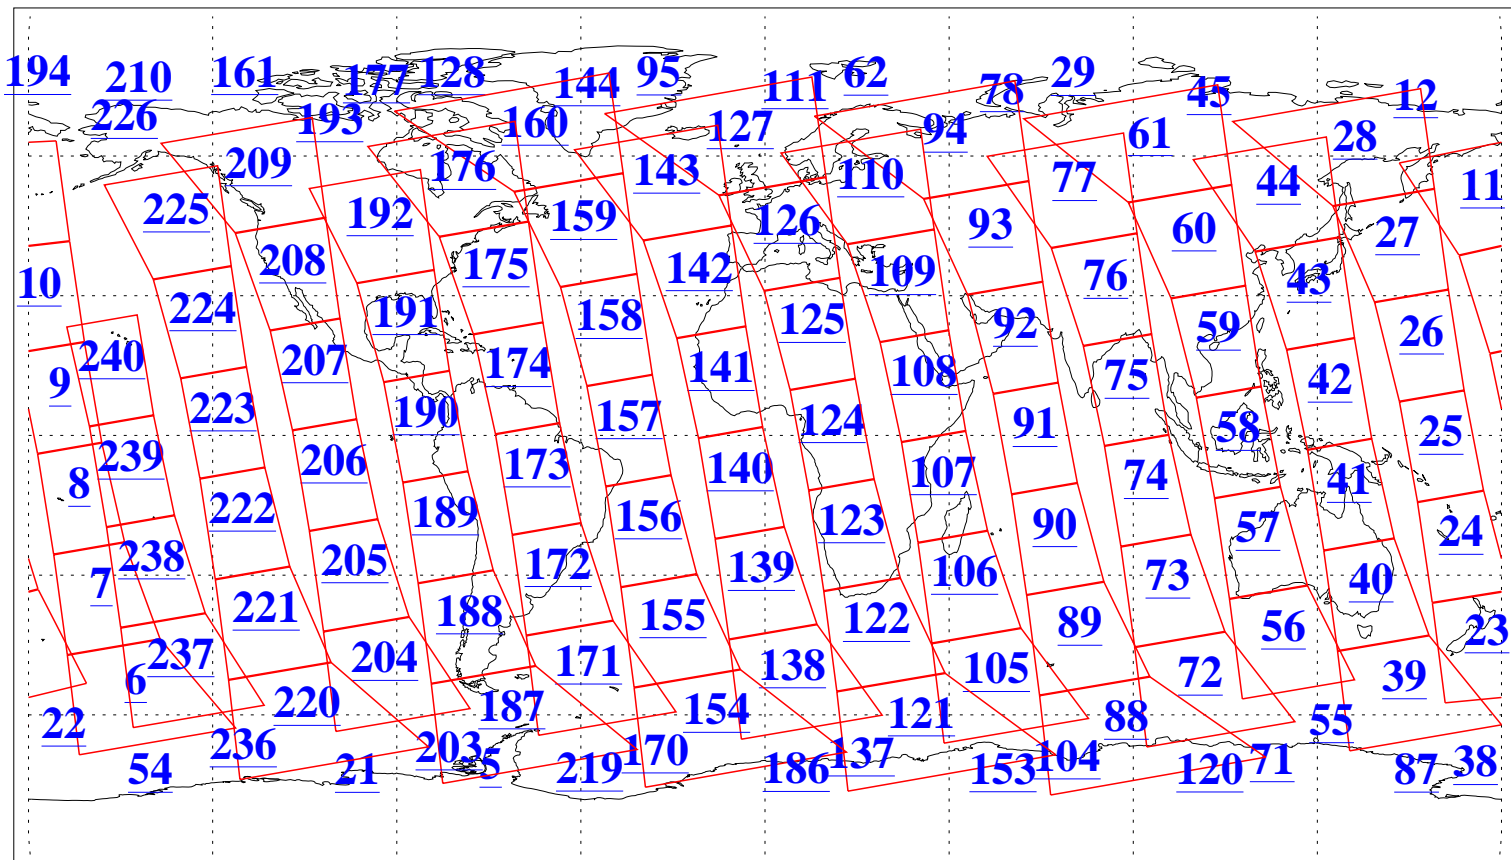

L1B Availability
AMSU Granules: 240
HSB Granules: 0
AIRS Granules: 240

22 Feb 2003
DoY 53
Aqua Day 294
Granules: 1 to 120

Granules: 121 to 240

Legend: AMSU Available, HSB Available, AIRS Available

L1B Availability
AMSU Granules: 240
HSB Granules: 0
AIRS Granules: 240

22 Feb 2003
DoY 53
Aqua Day 294

Ascending Granules

Descending Granules

Legend: AMSU Available, HSB Available, AIRS Available

L1B Availability
 AMSU Granules: 240
 HSB Granules: 0
 AIRS Granules: 240

22 Feb 2003
 DoY 53
 Aqua Day 294

Northern Hemisphere Granules

Southern Hemisphere Granules

Legend: AMSU Available, HSB Available, AIRS Available