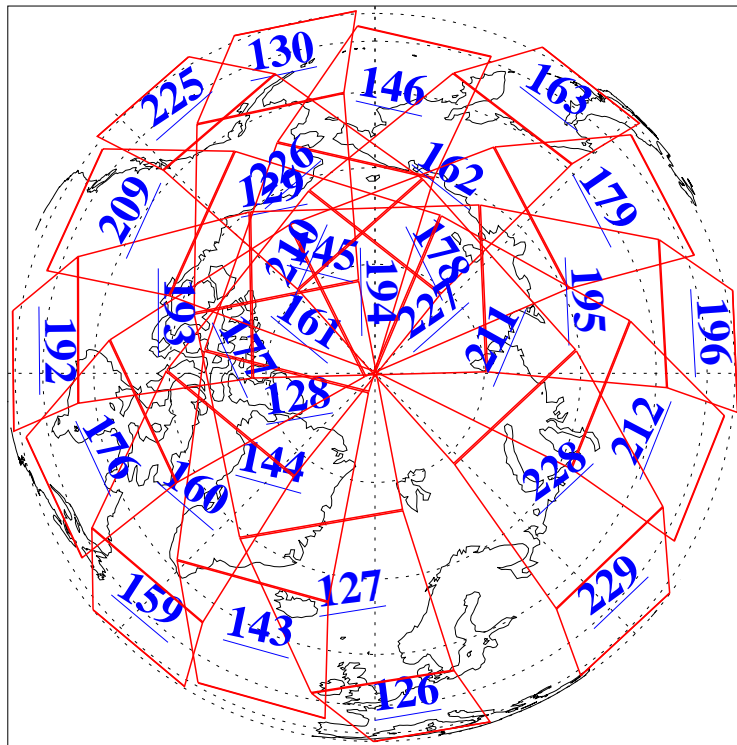

L1B Availability
AMSU Granules: 240
HSB Granules: 0
AIRS Granules: 240

22 Feb 2003
DoY 53
Aqua Day 294
Granules: 1 to 120

Granules: 121 to 240

Legend: AMSU Available, HSB Available, AIRS Available

L1B Availability
AMSU Granules: 240
HSB Granules: 0
AIRS Granules: 240

22 Feb 2003
DoY 53
Aqua Day 294

Ascending Granules

Descending Granules

Legend: AMSU Available, HSB Available, AIRS Available

L1B Availability
 AMSU Granules: 240
 HSB Granules: 0
 AIRS Granules: 240

22 Feb 2003
 DoY 53
 Aqua Day 294

Northern Hemisphere Granules

Southern Hemisphere Granules

Legend: AMSU Available, HSB Available, AIRS Available