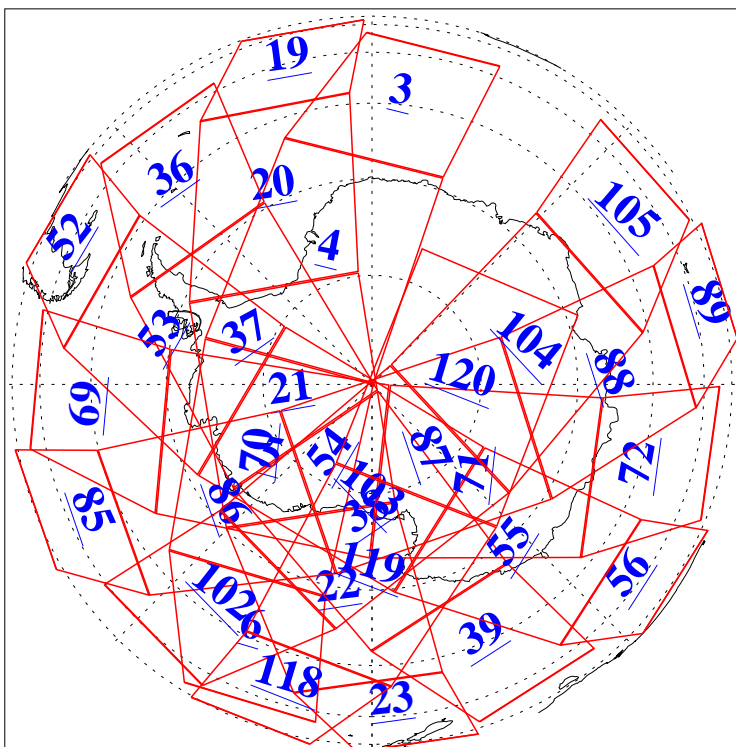

L1B Availability
AMSU Granules: 240
HSB Granules: 0
AIRS Granules: 240

22 Feb 2003
DoY 53
Aqua Day 294
Granules: 1 to 120

Granules: 121 to 240

Legend: AMSU Available, HSB Available, AIRS Available

L1B Availability
AMSU Granules: 240
HSB Granules: 0
AIRS Granules: 240

22 Feb 2003
DoY 53
Aqua Day 294

Ascending Granules

Descending Granules

Legend: AMSU Available, HSB Available, AIRS Available

L1B Availability
 AMSU Granules: 240
 HSB Granules: 0
 AIRS Granules: 240

22 Feb 2003
 DoY 53
 Aqua Day 294

Northern Hemisphere Granules

Southern Hemisphere Granules

Legend: AMSU Available, HSB Available, AIRS Available