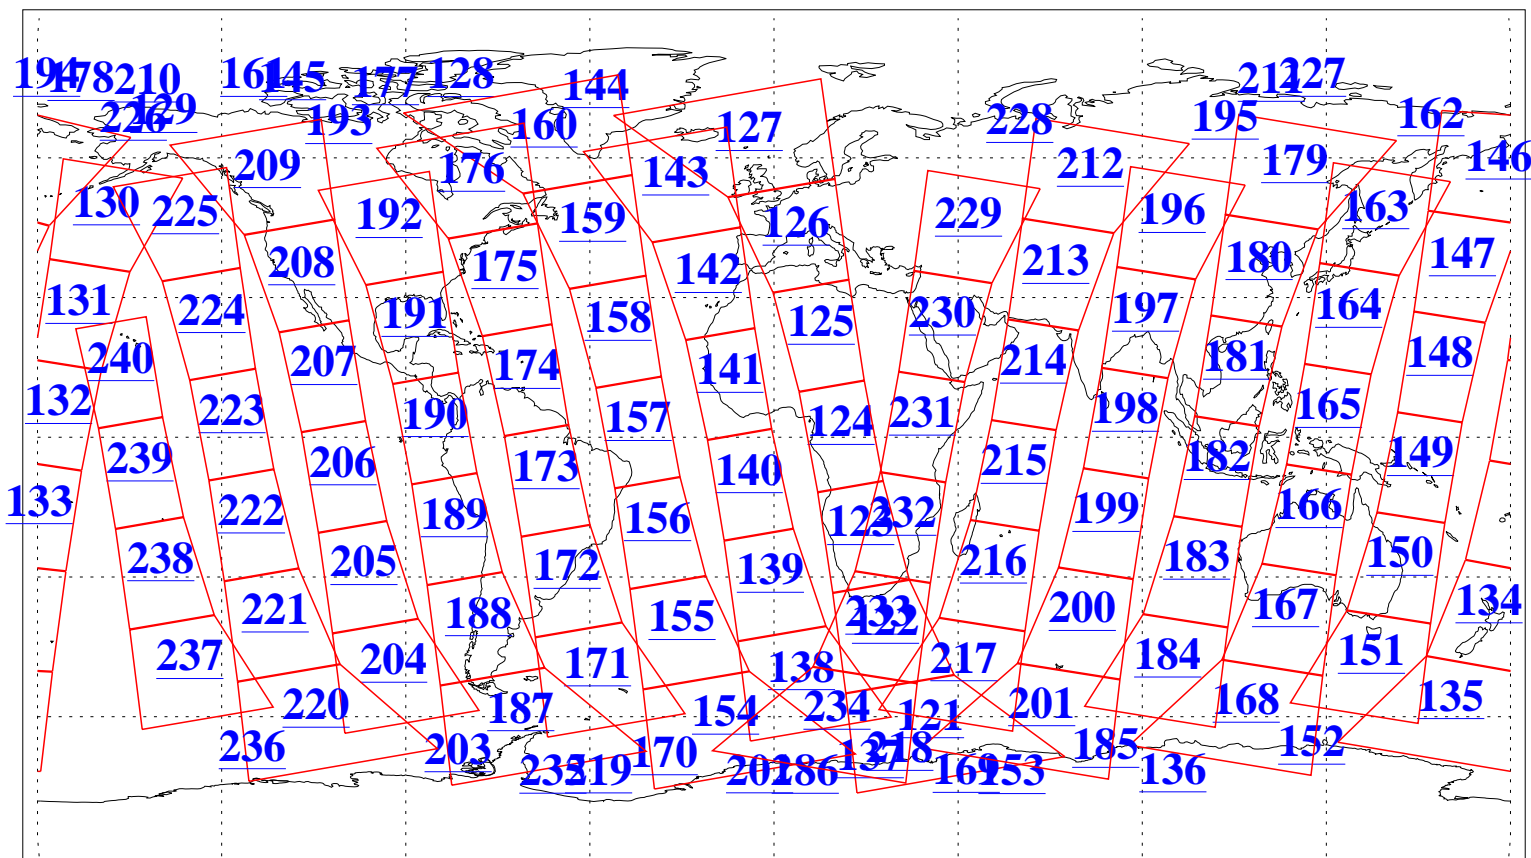

L1B Availability
AMSU Granules: 240
HSB Granules: 0
AIRS Granules: 240

22 Feb 2003
DoY 53
Aqua Day 294
Granules: 1 to 120

Granules: 121 to 240

Legend: AMSU Available, HSB Available, AIRS Available

L1B Availability
AMSU Granules: 240
HSB Granules: 0
AIRS Granules: 240

22 Feb 2003
DoY 53
Aqua Day 294

Ascending Granules

Descending Granules

Legend: AMSU Available, HSB Available, AIRS Available

L1B Availability
 AMSU Granules: 240
 HSB Granules: 0
 AIRS Granules: 240

22 Feb 2003
 DoY 53
 Aqua Day 294

Northern Hemisphere Granules

Southern Hemisphere Granules

Legend: AMSU Available, HSB Available, AIRS Available