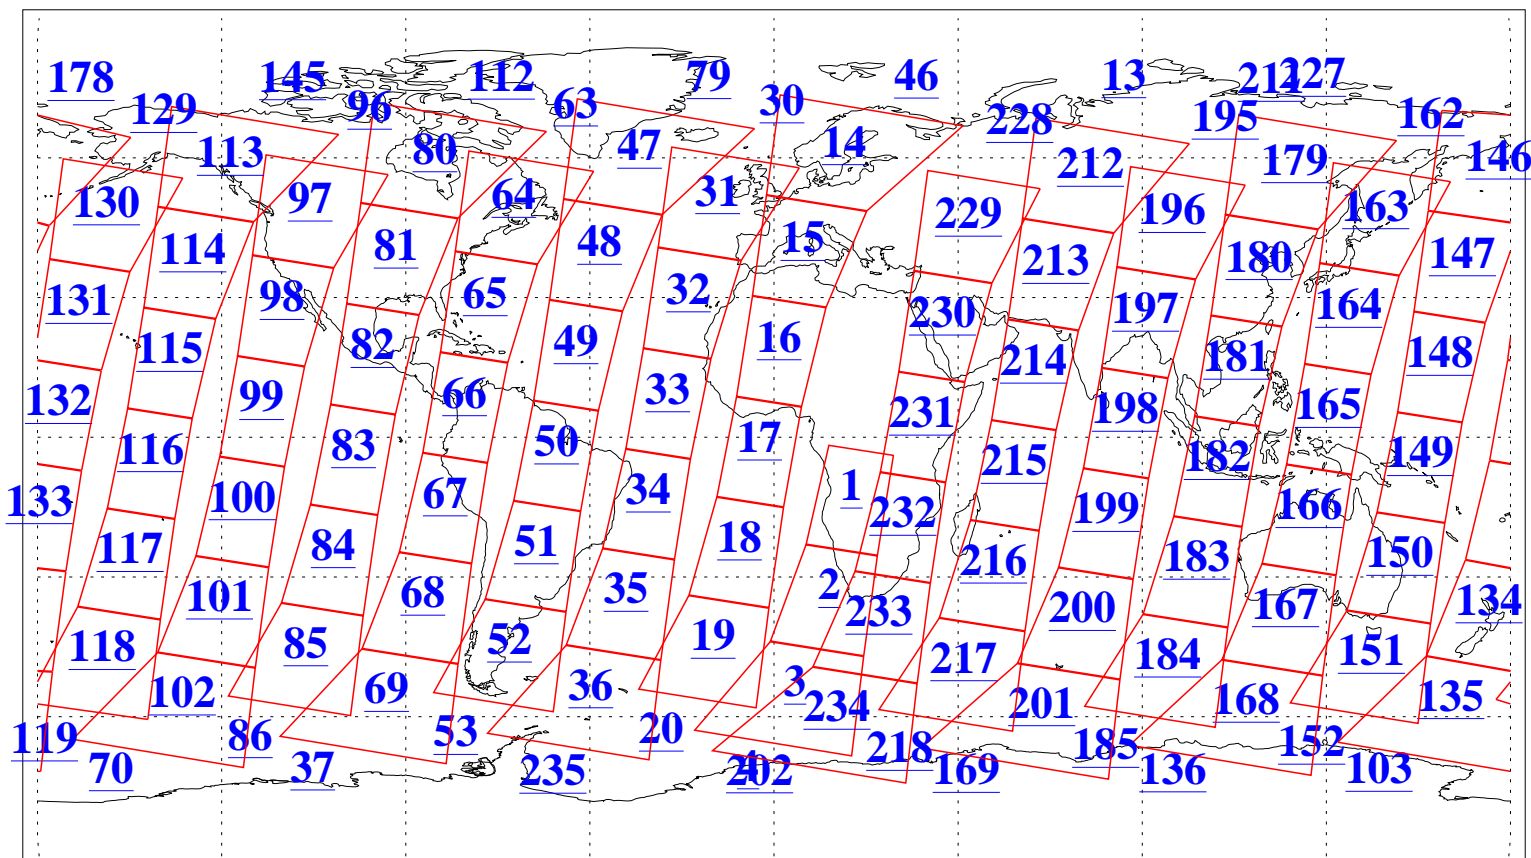

L1B Availability
AMSU Granules: 240
HSB Granules: 0
AIRS Granules: 240

22 Feb 2003
DoY 53
Aqua Day 294
Granules: 1 to 120

Granules: 121 to 240

Legend: AMSU Available, HSB Available, AIRS Available

L1B Availability
AMSU Granules: 240
HSB Granules: 0
AIRS Granules: 240

22 Feb 2003
DoY 53
Aqua Day 294

Ascending Granules

Descending Granules

Legend: AMSU Available, HSB Available, AIRS Available

L1B Availability
 AMSU Granules: 240
 HSB Granules: 0
 AIRS Granules: 240

22 Feb 2003
 DoY 53
 Aqua Day 294

Northern Hemisphere Granules

Southern Hemisphere Granules

Legend: AMSU Available, HSB Available, AIRS Available