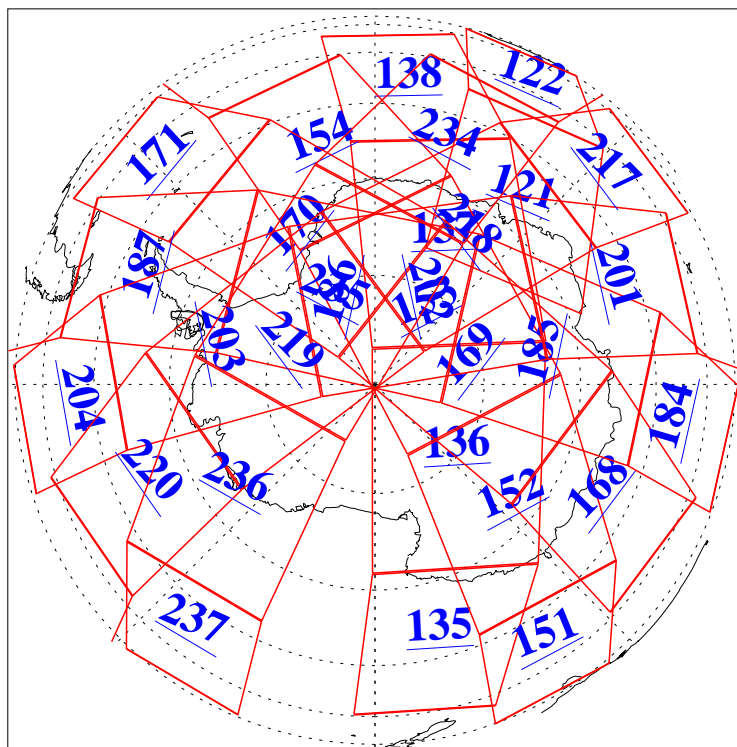

L1B Availability
AMSU Granules: 240
HSB Granules: 0
AIRS Granules: 240

22 Feb 2003
DoY 53
Aqua Day 294
Granules: 1 to 120

Granules: 121 to 240

Legend: AMSU Available, HSB Available, AIRS Available

L1B Availability
AMSU Granules: 240
HSB Granules: 0
AIRS Granules: 240

22 Feb 2003
DoY 53
Aqua Day 294

Ascending Granules

Descending Granules

Legend: AMSU Available, HSB Available, AIRS Available

L1B Availability
 AMSU Granules: 240
 HSB Granules: 0
 AIRS Granules: 240

22 Feb 2003
 DoY 53
 Aqua Day 294

Northern Hemisphere Granules

Southern Hemisphere Granules

Legend: AMSU Available, HSB Available, AIRS Available