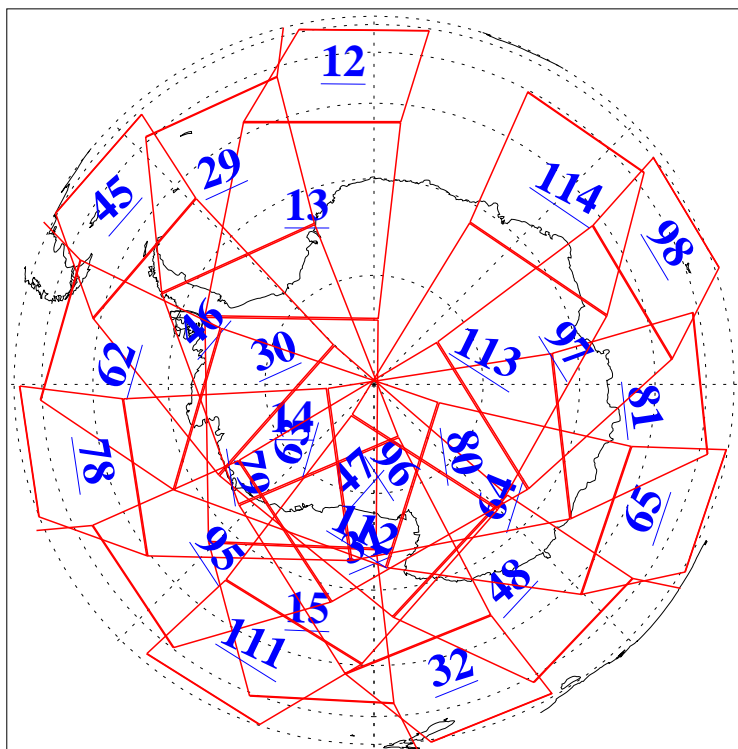

L1B Availability
AMSU Granules: 240
HSB Granules: 0
AIRS Granules: 240

21 Feb 2003
DoY 52
Aqua Day 293
Granules: 1 to 120

Granules: 121 to 240

Legend: AMSU Available, HSB Available, AIRS Available

L1B Availability
AMSU Granules: 240
HSB Granules: 0
AIRS Granules: 240

21 Feb 2003
DoY 52
Aqua Day 293

Ascending Granules

Descending Granules

Legend: AMSU Available, HSB Available, AIRS Available

L1B Availability
AMSU Granules: 240
HSB Granules: 0
AIRS Granules: 240

21 Feb 2003
DoY 52
Aqua Day 293

Northern Hemisphere Granules

Southern Hemisphere Granules

Legend: AMSU Available, HSB Available, AIRS Available