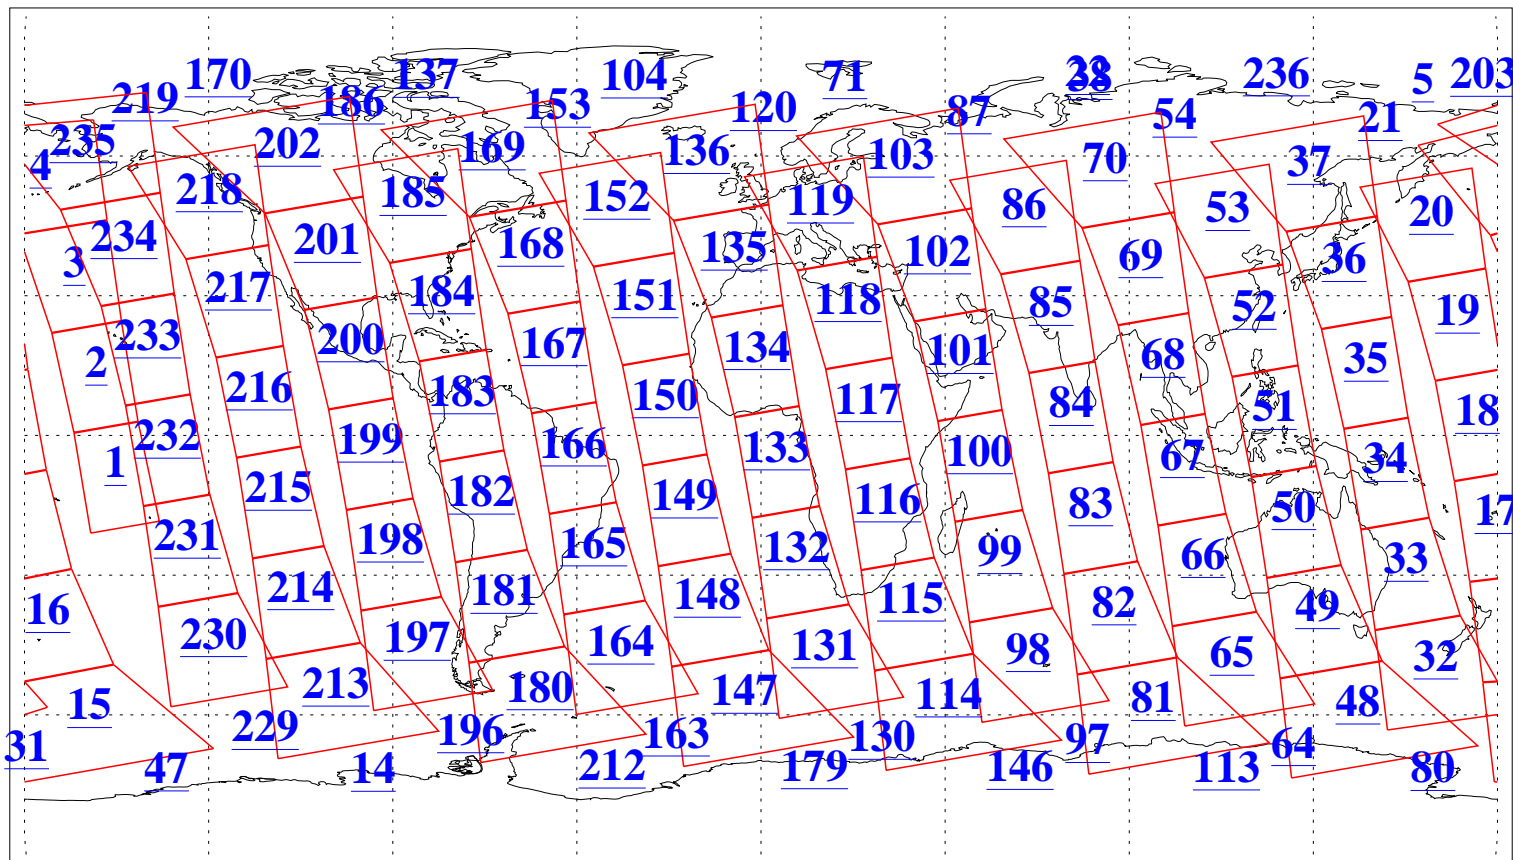

L1B Availability
AMSU Granules: 240
HSB Granules: 0
AIRS Granules: 240

21 Feb 2003
DoY 52
Aqua Day 293
Granules: 1 to 120

Granules: 121 to 240

Legend: AMSU Available, HSB Available, AIRS Available

L1B Availability
AMSU Granules: 240
HSB Granules: 0
AIRS Granules: 240

21 Feb 2003
DoY 52
Aqua Day 293

Ascending Granules

Descending Granules

Legend: AMSU Available, HSB Available, AIRS Available

L1B Availability
AMSU Granules: 240
HSB Granules: 0
AIRS Granules: 240

21 Feb 2003
DoY 52
Aqua Day 293

Northern Hemisphere Granules

Southern Hemisphere Granules

Legend: AMSU Available, HSB Available, AIRS Available