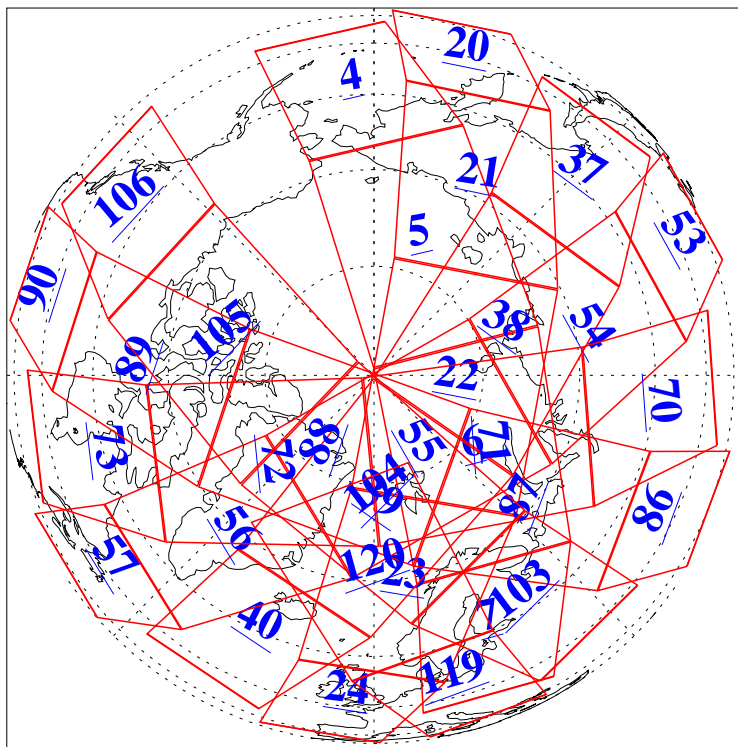

L1B Availability
AMSU Granules: 240
HSB Granules: 0
AIRS Granules: 240

21 Feb 2003
DoY 52
Aqua Day 293
Granules: 1 to 120

Granules: 121 to 240

Legend: AMSU Available, HSB Available, AIRS Available

L1B Availability
AMSU Granules: 240
HSB Granules: 0
AIRS Granules: 240

21 Feb 2003
DoY 52
Aqua Day 293

Ascending Granules

Descending Granules

Legend: AMSU Available, HSB Available, AIRS Available

L1B Availability
AMSU Granules: 240
HSB Granules: 0
AIRS Granules: 240

21 Feb 2003
DoY 52
Aqua Day 293

Northern Hemisphere Granules

Southern Hemisphere Granules

Legend: AMSU Available, HSB Available, AIRS Available