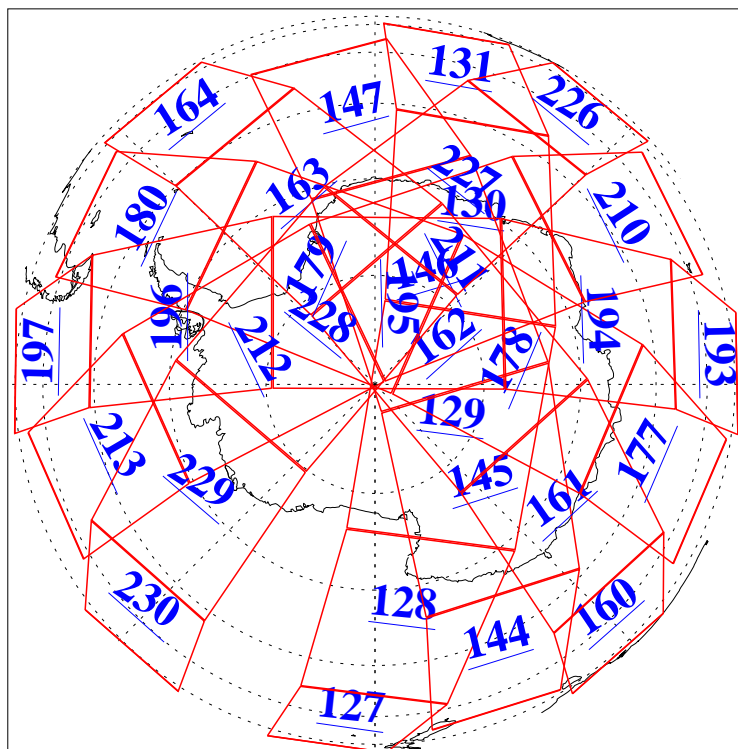

21 Feb 2003
DoY 52
Aqua Day 293

Ascending Granules

Descending Granules

Legend: AMSU Available, HSB Available, AIRS Available

L1B Availability
AMSU Granules: 240
HSB Granules: 0
AIRS Granules: 240

21 Feb 2003
DoY 52
Aqua Day 293

Northern Hemisphere Granules

Southern Hemisphere Granules

Legend: AMSU Available, HSB Available, AIRS Available