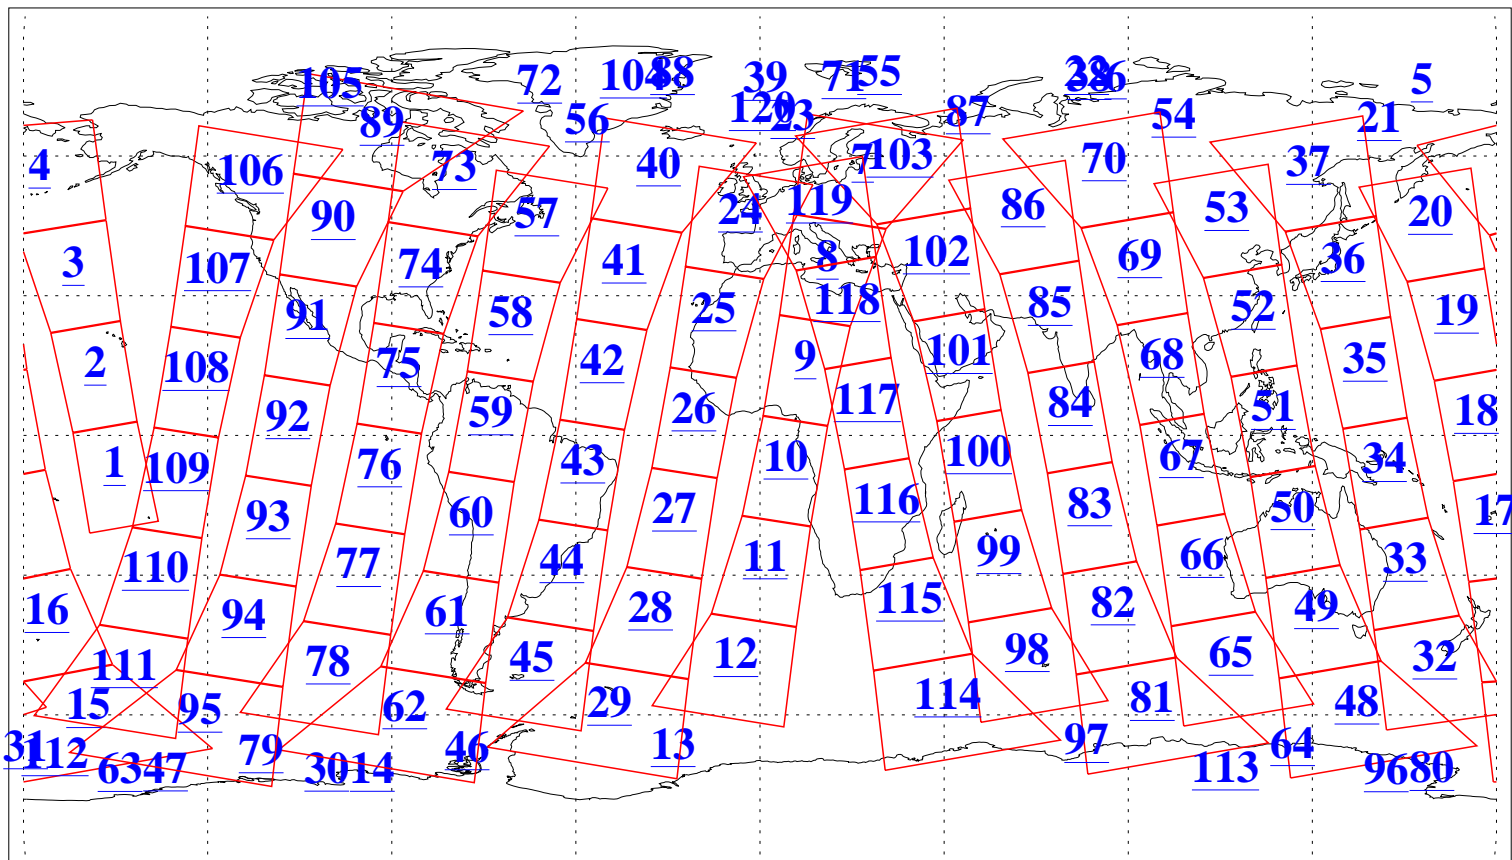

L1B Availability
AMSU Granules: 240
HSB Granules: 0
AIRS Granules: 240

21 Feb 2003
DoY 52
Aqua Day 293
Granules: 1 to 120

Granules: 121 to 240

Legend: AMSU Available, HSB Available, AIRS Available

L1B Availability
AMSU Granules: 240
HSB Granules: 0
AIRS Granules: 240

21 Feb 2003
DoY 52
Aqua Day 293

Ascending Granules

Descending Granules

Legend: AMSU Available, HSB Available, AIRS Available

L1B Availability
AMSU Granules: 240
HSB Granules: 0
AIRS Granules: 240

21 Feb 2003
DoY 52
Aqua Day 293

Northern Hemisphere Granules

Southern Hemisphere Granules

Legend: AMSU Available, HSB Available, AIRS Available