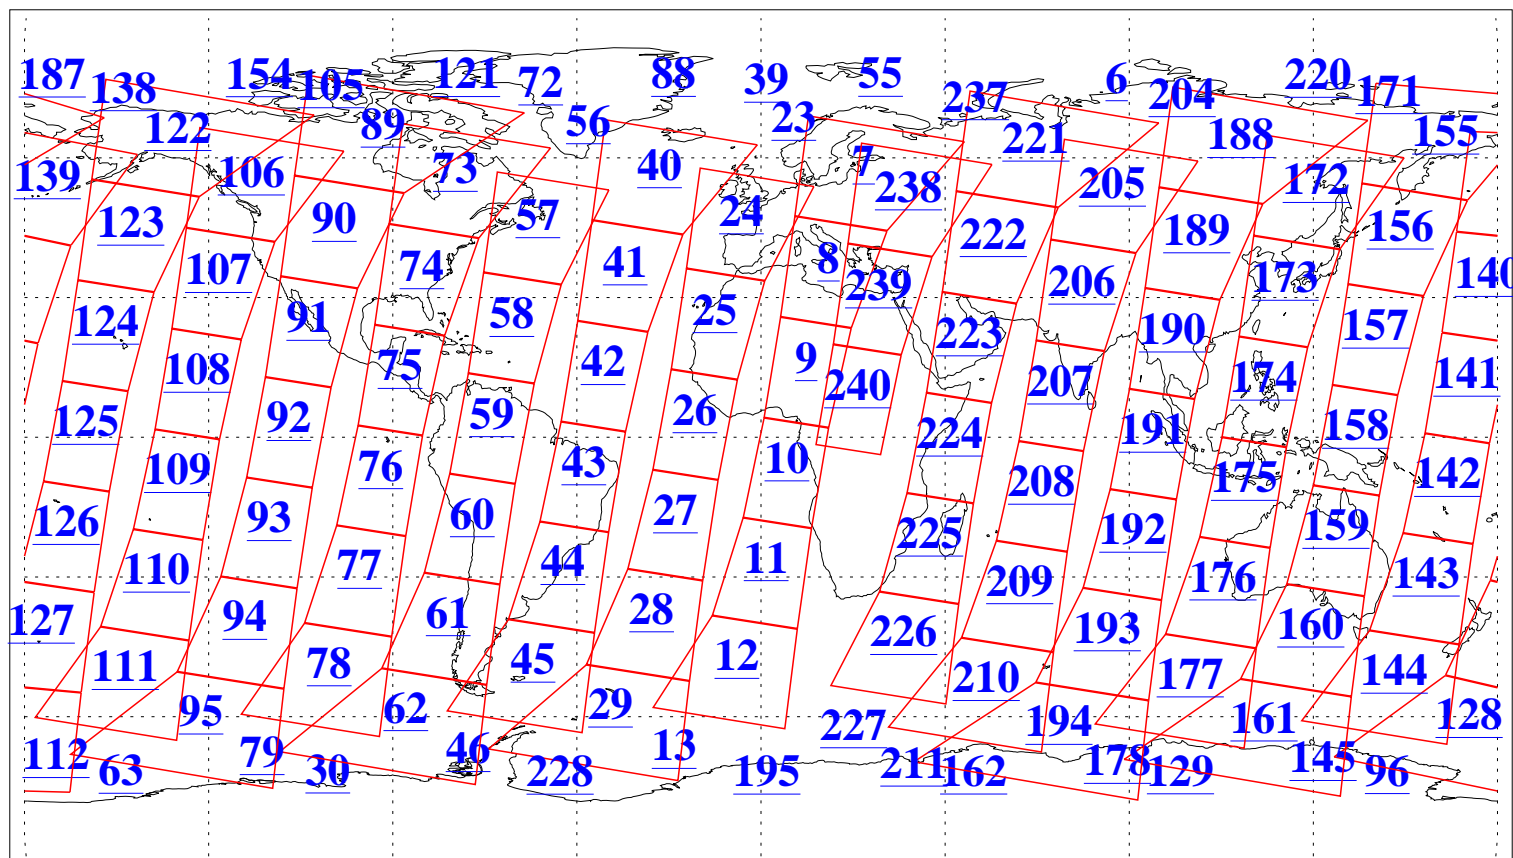

L1B Availability
AMSU Granules: 240
HSB Granules: 0
AIRS Granules: 240

21 Feb 2003
DoY 52
Aqua Day 293
Granules: 1 to 120

Granules: 121 to 240

Legend: AMSU Available, HSB Available, AIRS Available

L1B Availability
AMSU Granules: 240
HSB Granules: 0
AIRS Granules: 240

21 Feb 2003
DoY 52
Aqua Day 293

Ascending Granules

Descending Granules

Legend: AMSU Available, HSB Available, AIRS Available

L1B Availability
AMSU Granules: 240
HSB Granules: 0
AIRS Granules: 240

21 Feb 2003
DoY 52
Aqua Day 293

Northern Hemisphere Granules

Southern Hemisphere Granules

Legend: AMSU Available, HSB Available, AIRS Available