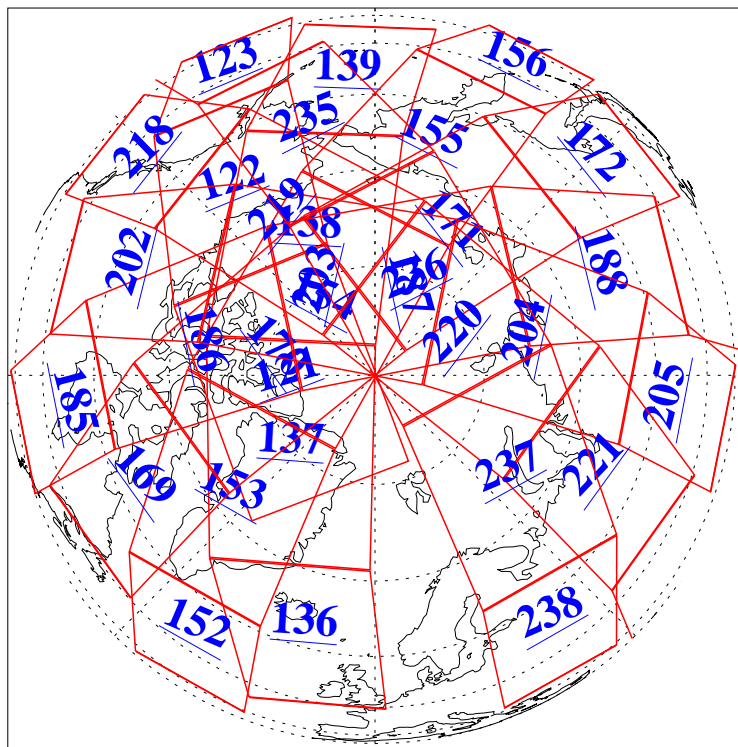

L1B Availability
AMSU Granules: 240
HSB Granules: 0
AIRS Granules: 240

21 Feb 2003
DoY 52
Aqua Day 293
Granules: 1 to 120

Granules: 121 to 240

Legend: AMSU Available, HSB Available, AIRS Available

L1B Availability
AMSU Granules: 240
HSB Granules: 0
AIRS Granules: 240

21 Feb 2003
DoY 52
Aqua Day 293

Ascending Granules

Descending Granules

Legend: AMSU Available, HSB Available, AIRS Available

L1B Availability
AMSU Granules: 240
HSB Granules: 0
AIRS Granules: 240

21 Feb 2003
DoY 52
Aqua Day 293

Northern Hemisphere Granules

Southern Hemisphere Granules

Legend: AMSU Available, HSB Available, AIRS Available