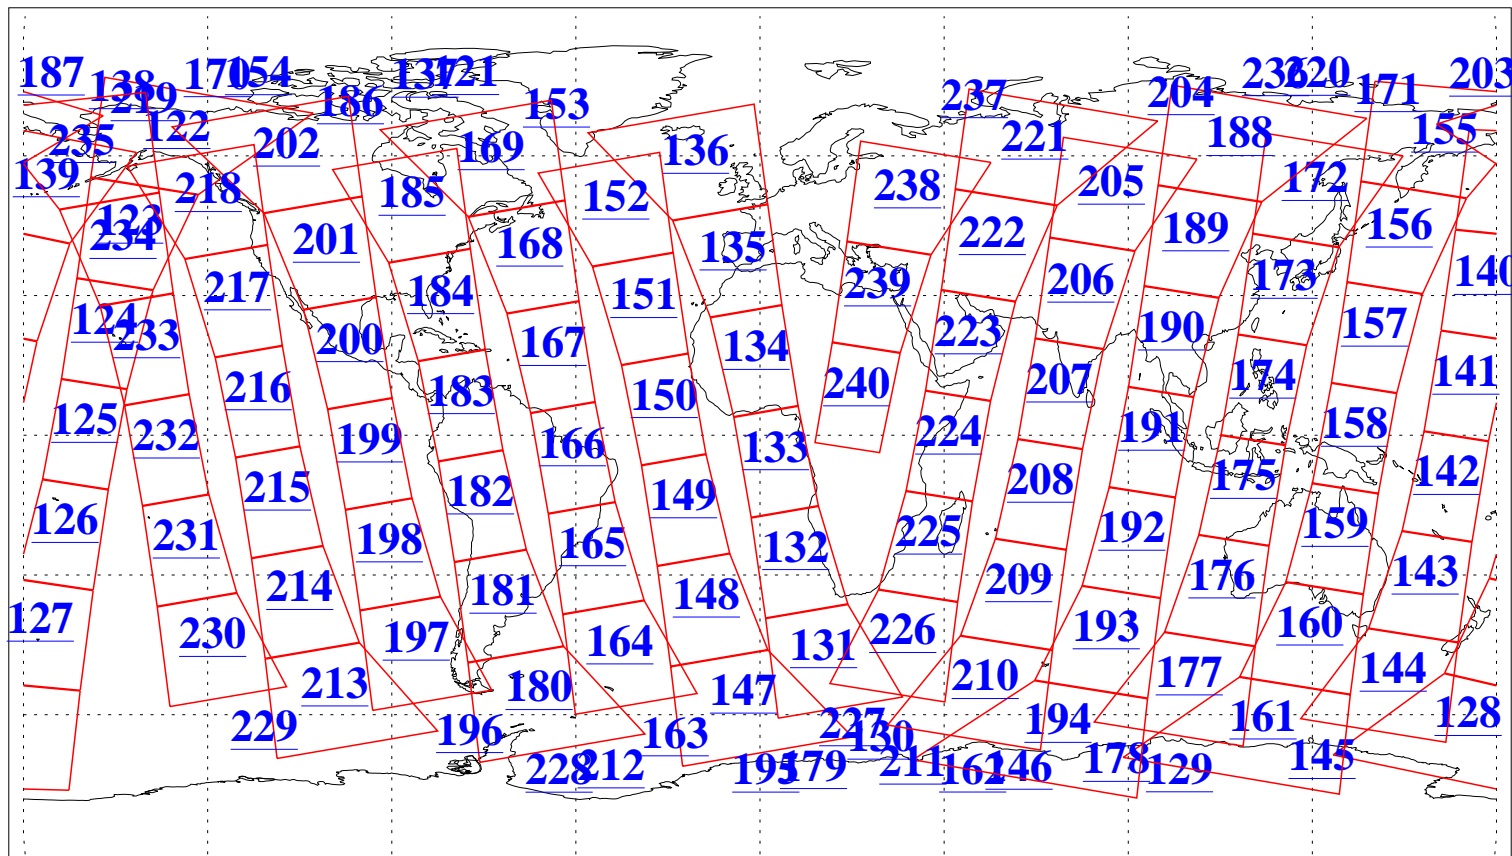

L1B Availability
AMSU Granules: 240
HSB Granules: 0
AIRS Granules: 240

21 Feb 2003
DoY 52
Aqua Day 293
Granules: 1 to 120

Granules: 121 to 240

Legend: AMSU Available, HSB Available, AIRS Available

L1B Availability
AMSU Granules: 240
HSB Granules: 0
AIRS Granules: 240

21 Feb 2003
DoY 52
Aqua Day 293

Ascending Granules

Descending Granules

Legend: AMSU Available, HSB Available, AIRS Available

L1B Availability
AMSU Granules: 240
HSB Granules: 0
AIRS Granules: 240

21 Feb 2003
DoY 52
Aqua Day 293