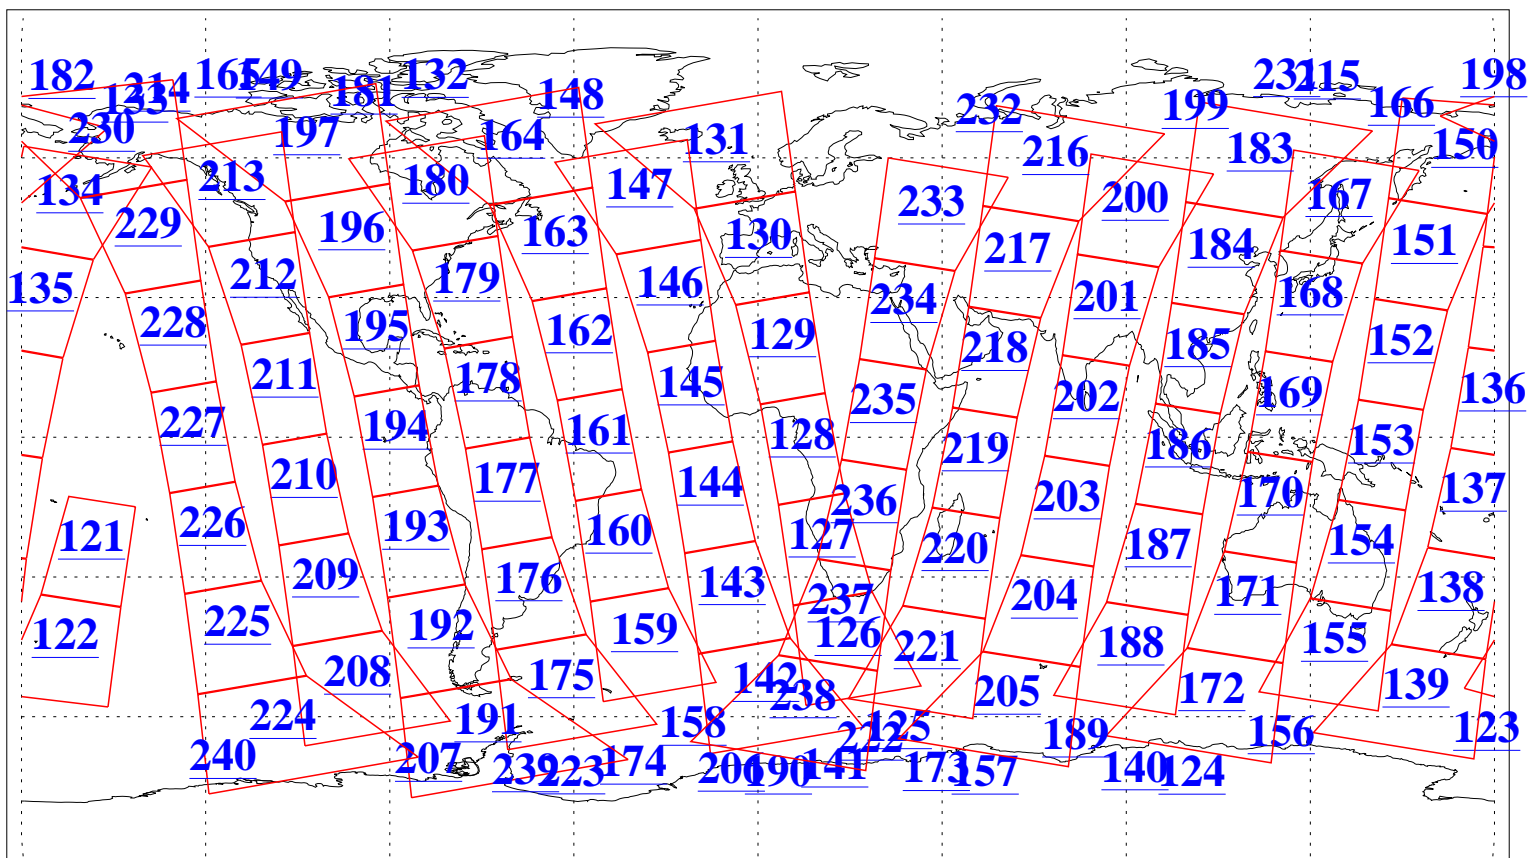

L1B Availability
AMSU Granules: 240
HSB Granules: 0
AIRS Granules: 240

18 Feb 2003
DoY 49
Aqua Day 290
Granules: 1 to 120

Granules: 121 to 240

Legend: AMSU Available, HSB Available, AIRS Available

L1B Availability
AMSU Granules: 240
HSB Granules: 0
AIRS Granules: 240

18 Feb 2003
DoY 49
Aqua Day 290

Ascending Granules

Descending Granules

Legend: AMSU Available, HSB Available, AIRS Available

L1B Availability
 AMSU Granules: 240
 HSB Granules: 0
 AIRS Granules: 240

18 Feb 2003
 DoY 49
 Aqua Day 290