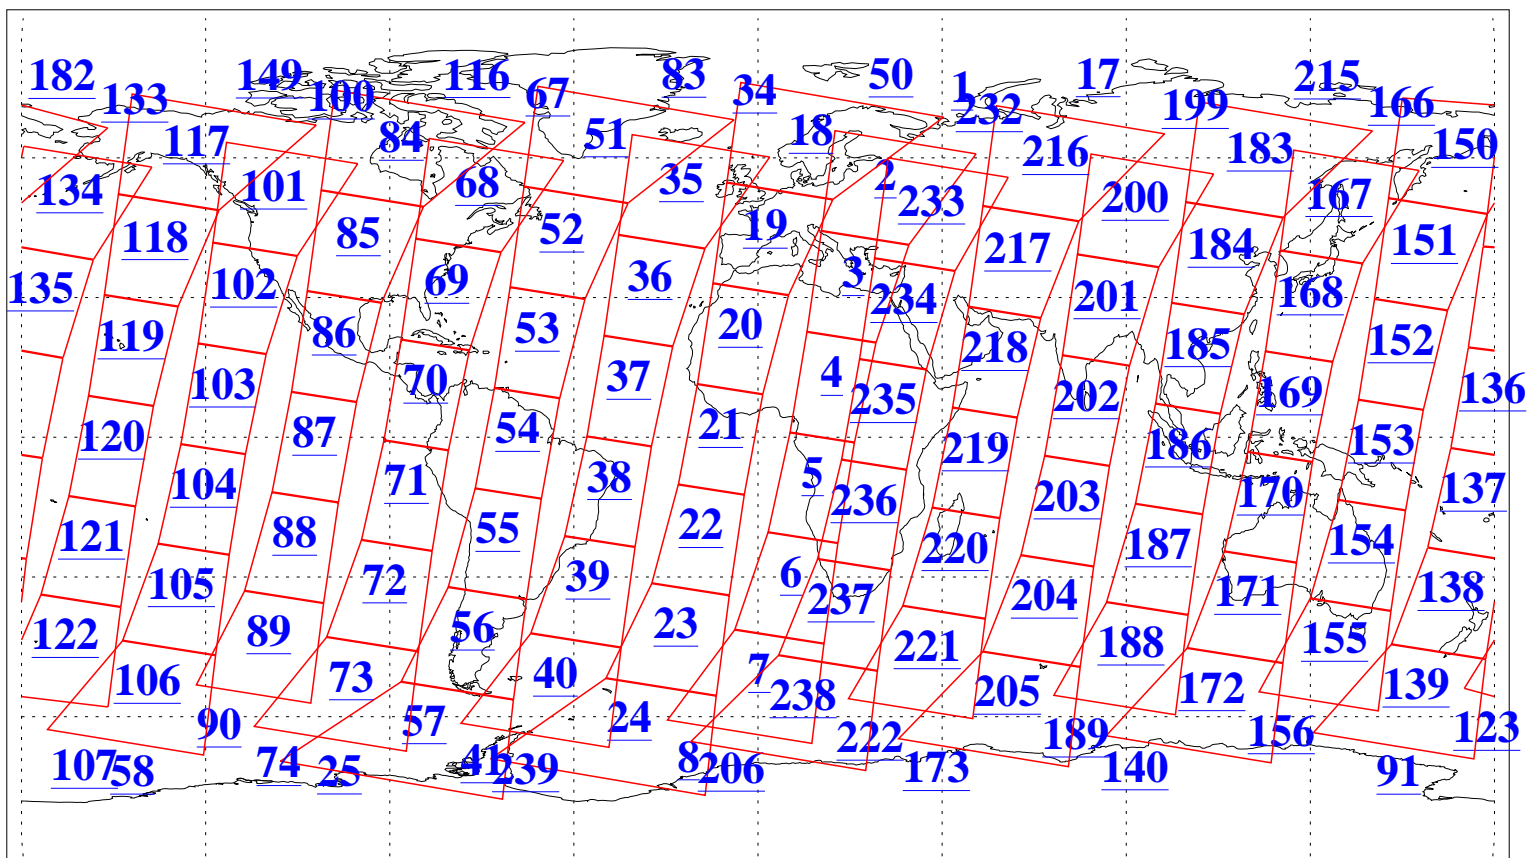

L1B Availability
AMSU Granules: 240
HSB Granules: 0
AIRS Granules: 240

18 Feb 2003
DoY 49
Aqua Day 290
Granules: 1 to 120

Granules: 121 to 240

Legend: AMSU Available, HSB Available, AIRS Available

L1B Availability
AMSU Granules: 240
HSB Granules: 0
AIRS Granules: 240

18 Feb 2003
DoY 49
Aqua Day 290

Ascending Granules

Descending Granules

Legend: AMSU Available, HSB Available, AIRS Available

L1B Availability
 AMSU Granules: 240
 HSB Granules: 0
 AIRS Granules: 240

18 Feb 2003
 DoY 49
 Aqua Day 290

Northern Hemisphere Granules

Southern Hemisphere Granules

Legend: AMSU Available, HSB Available, AIRS Available