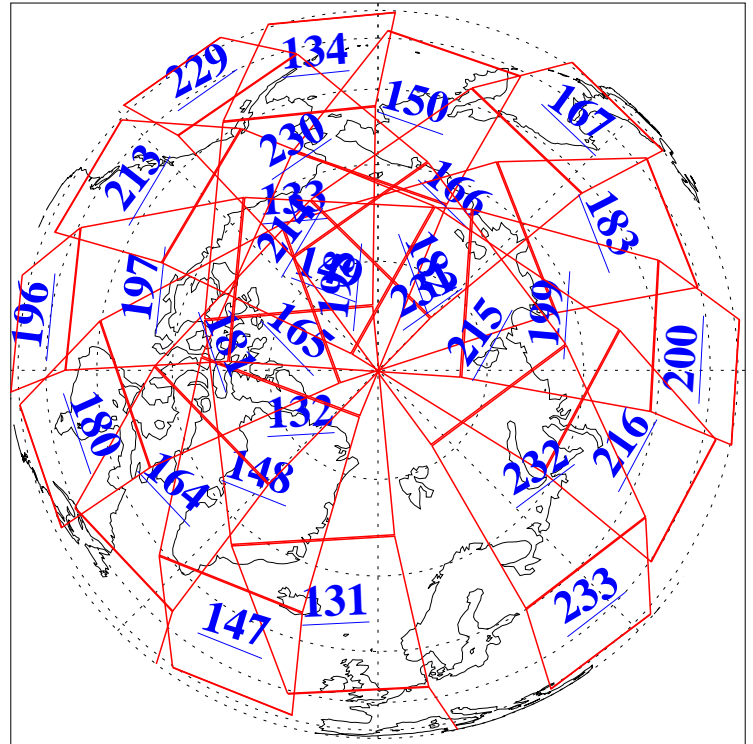

L1B Availability
AMSU Granules: 240
HSB Granules: 0
AIRS Granules: 240

18 Feb 2003
DoY 49
Aqua Day 290
Granules: 1 to 120

Granules: 121 to 240

Legend: AMSU Available, HSB Available, AIRS Available

L1B Availability
AMSU Granules: 240
HSB Granules: 0
AIRS Granules: 240

18 Feb 2003
DoY 49
Aqua Day 290

Ascending Granules

Descending Granules

Legend: AMSU Available, HSB Available, AIRS Available

L1B Availability
 AMSU Granules: 240
 HSB Granules: 0
 AIRS Granules: 240

18 Feb 2003
 DoY 49
 Aqua Day 290

Northern Hemisphere Granules

Southern Hemisphere Granules

Legend: AMSU Available, HSB Available, AIRS Available