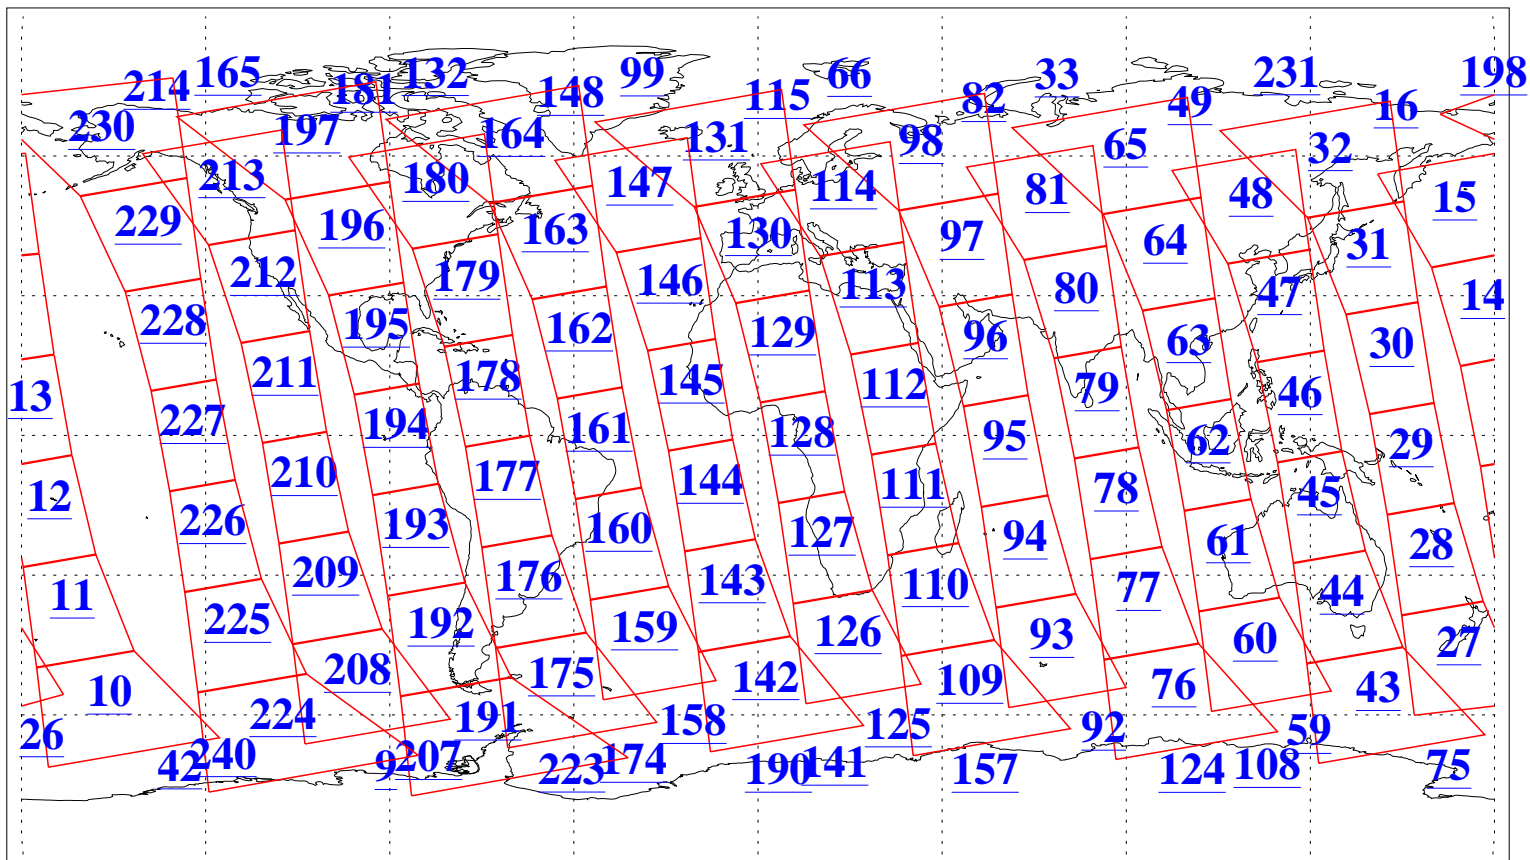

L1B Availability
AMSU Granules: 240
HSB Granules: 0
AIRS Granules: 240

18 Feb 2003
DoY 49
Aqua Day 290
Granules: 1 to 120

Granules: 121 to 240

Legend: AMSU Available, HSB Available, AIRS Available

L1B Availability
AMSU Granules: 240
HSB Granules: 0
AIRS Granules: 240

18 Feb 2003
DoY 49
Aqua Day 290

Ascending Granules

Descending Granules

Legend: AMSU Available, HSB Available, AIRS Available

L1B Availability
 AMSU Granules: 240
 HSB Granules: 0
 AIRS Granules: 240

18 Feb 2003
 DoY 49
 Aqua Day 290

Northern Hemisphere Granules

Southern Hemisphere Granules

Legend: AMSU Available, HSB Available, AIRS Available