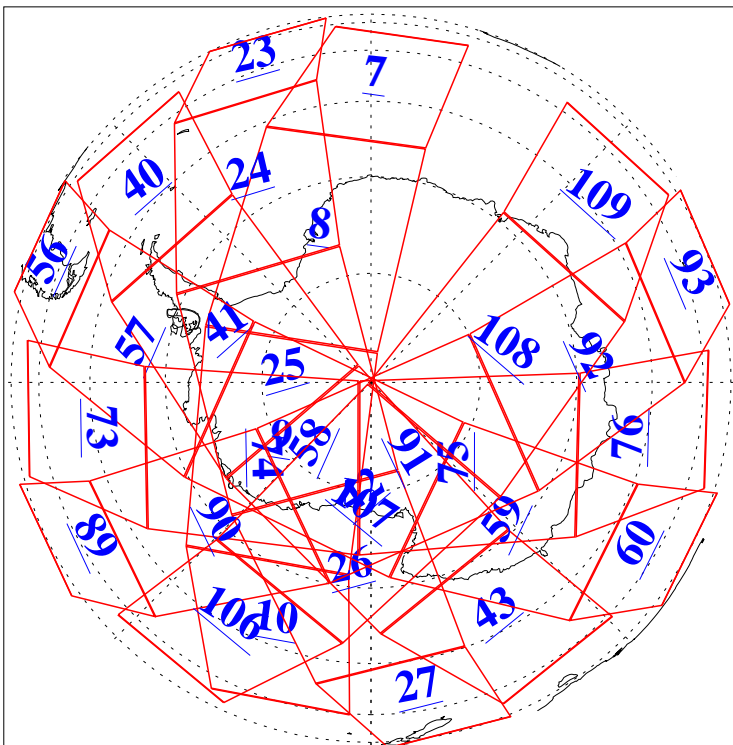

L1B Availability
AMSU Granules: 240
HSB Granules: 0
AIRS Granules: 240

18 Feb 2003
DoY 49
Aqua Day 290
Granules: 1 to 120

Granules: 121 to 240

Legend: AMSU Available, HSB Available, AIRS Available

L1B Availability
AMSU Granules: 240
HSB Granules: 0
AIRS Granules: 240

18 Feb 2003
DoY 49
Aqua Day 290

Ascending Granules

Descending Granules

Legend: AMSU Available, HSB Available, AIRS Available

L1B Availability
 AMSU Granules: 240
 HSB Granules: 0
 AIRS Granules: 240

18 Feb 2003
 DoY 49
 Aqua Day 290

Northern Hemisphere Granules

Southern Hemisphere Granules

Legend: AMSU Available, HSB Available, AIRS Available