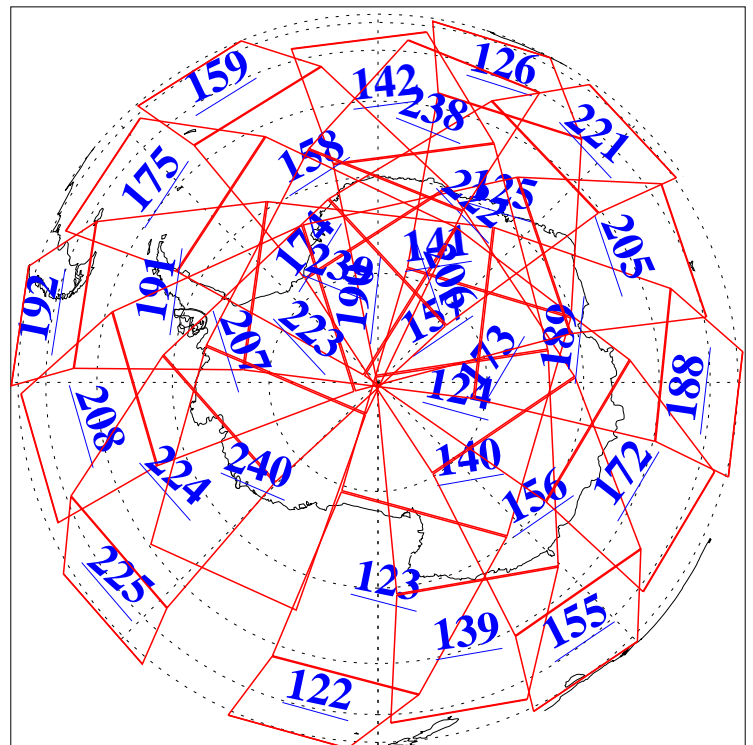

L1B Availability
AMSU Granules: 240
HSB Granules: 0
AIRS Granules: 240

18 Feb 2003
DoY 49
Aqua Day 290
Granules: 1 to 120

Granules: 121 to 240

Legend: AMSU Available, HSB Available, AIRS Available

L1B Availability
AMSU Granules: 240
HSB Granules: 0
AIRS Granules: 240

18 Feb 2003
DoY 49
Aqua Day 290

Ascending Granules

Descending Granules

Legend: AMSU Available, HSB Available, AIRS Available

L1B Availability
 AMSU Granules: 240
 HSB Granules: 0
 AIRS Granules: 240

18 Feb 2003
 DoY 49
 Aqua Day 290

Northern Hemisphere Granules

Southern Hemisphere Granules

Legend: AMSU Available, HSB Available, AIRS Available