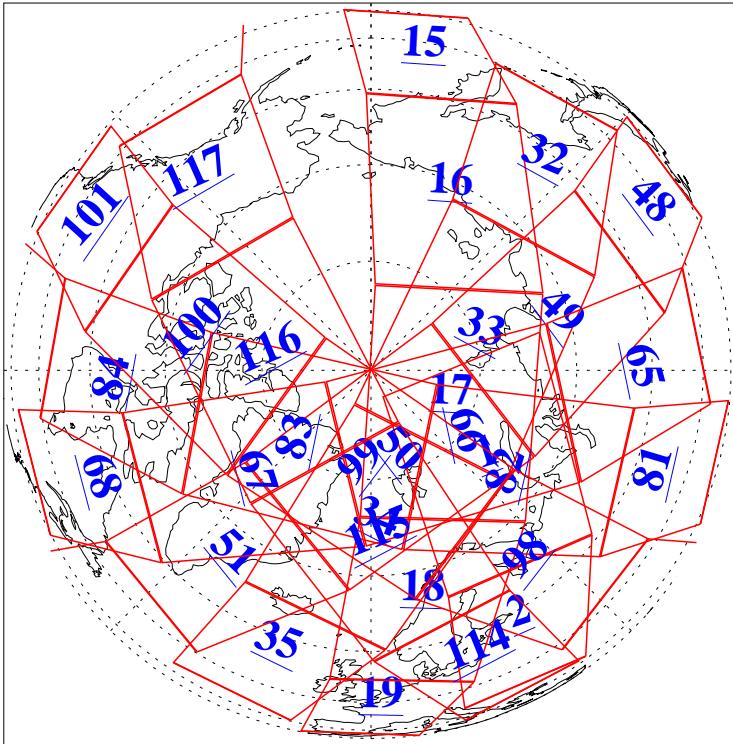

L1B Availability
AMSU Granules: 240
HSB Granules: 0
AIRS Granules: 240

18 Feb 2003
DoY 49
Aqua Day 290
Granules: 1 to 120

Granules: 121 to 240

Legend: AMSU Available, HSB Available, AIRS Available

L1B Availability
AMSU Granules: 240
HSB Granules: 0
AIRS Granules: 240

18 Feb 2003
DoY 49
Aqua Day 290

Ascending Granules

Descending Granules

Legend: AMSU Available, HSB Available, AIRS Available

L1B Availability
 AMSU Granules: 240
 HSB Granules: 0
 AIRS Granules: 240

18 Feb 2003
 DoY 49
 Aqua Day 290

Northern Hemisphere Granules

Southern Hemisphere Granules

Legend: AMSU Available, HSB Available, AIRS Available