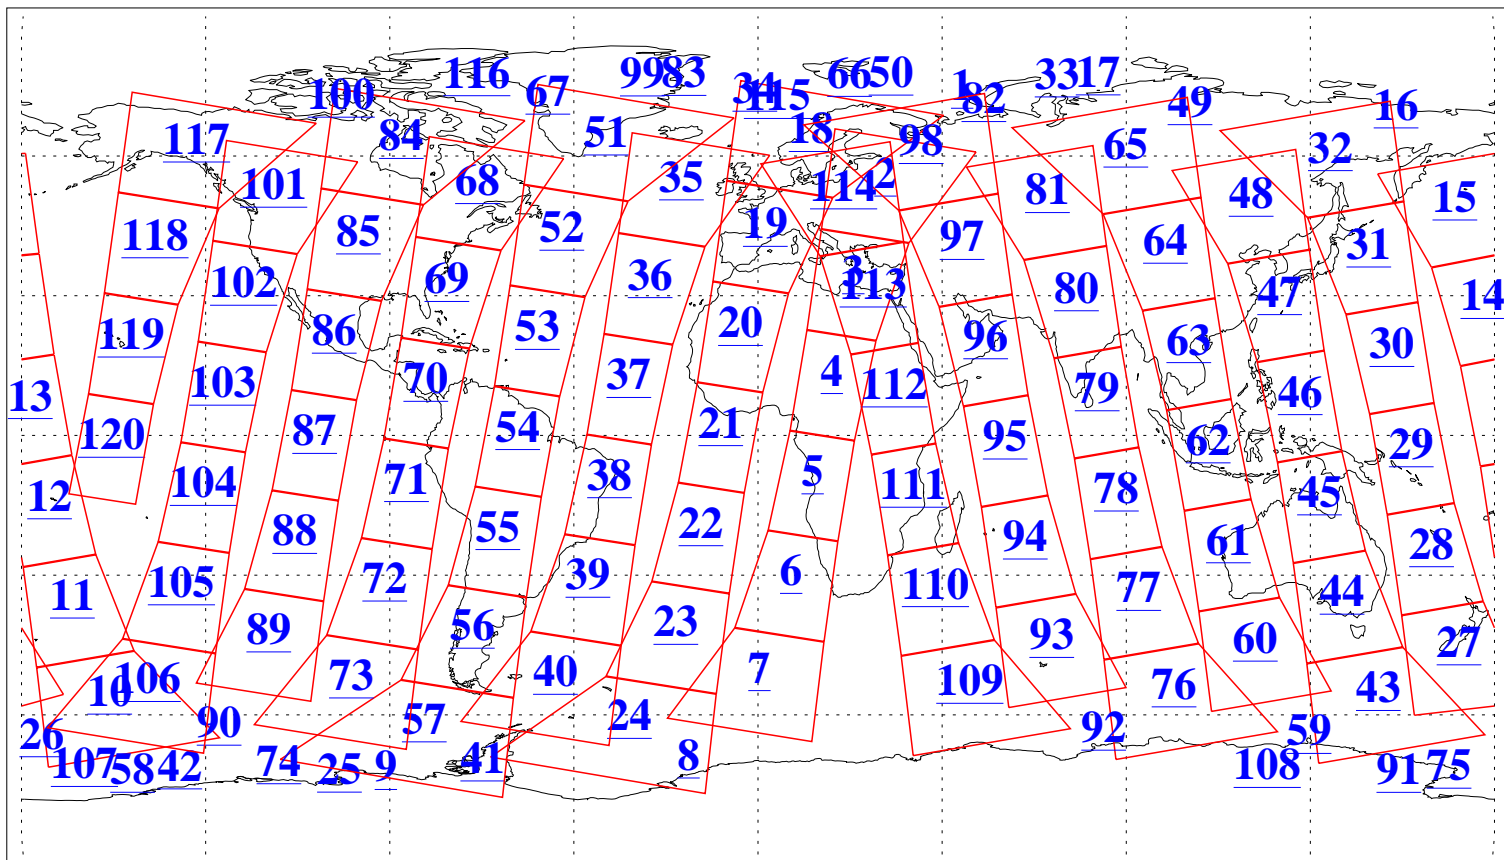

L1B Availability
AMSU Granules: 240
HSB Granules: 0
AIRS Granules: 240

18 Feb 2003
DoY 49
Aqua Day 290
Granules: 1 to 120

Granules: 121 to 240

Legend: AMSU Available, HSB Available, AIRS Available

L1B Availability
AMSU Granules: 240
HSB Granules: 0
AIRS Granules: 240

18 Feb 2003
DoY 49
Aqua Day 290

Ascending Granules

Descending Granules

Legend: AMSU Available, HSB Available, AIRS Available

L1B Availability
 AMSU Granules: 240
 HSB Granules: 0
 AIRS Granules: 240

18 Feb 2003
 DoY 49
 Aqua Day 290

Northern Hemisphere Granules

Southern Hemisphere Granules

Legend: AMSU Available, HSB Available, AIRS Available