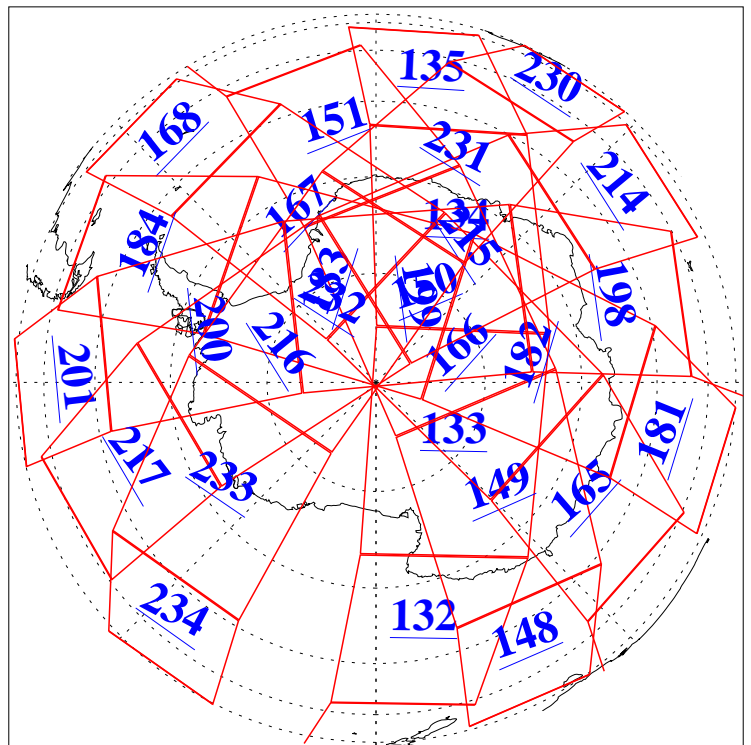

L1B Availability
AMSU Granules: 240
HSB Granules: 0
AIRS Granules: 240

17 Feb 2003
DoY 48
Aqua Day 289
Granules: 1 to 120

Granules: 121 to 240

Legend: AMSU Available, HSB Available, AIRS Available

L1B Availability
AMSU Granules: 240
HSB Granules: 0
AIRS Granules: 240

17 Feb 2003
DoY 48
Aqua Day 289

Ascending Granules

Descending Granules

Legend: AMSU Available, HSB Available, AIRS Available

L1B Availability
 AMSU Granules: 240
 HSB Granules: 0
 AIRS Granules: 240

17 Feb 2003
 DoY 48
 Aqua Day 289

Northern Hemisphere Granules

Southern Hemisphere Granules

Legend: AMSU Available, HSB Available, AIRS Available