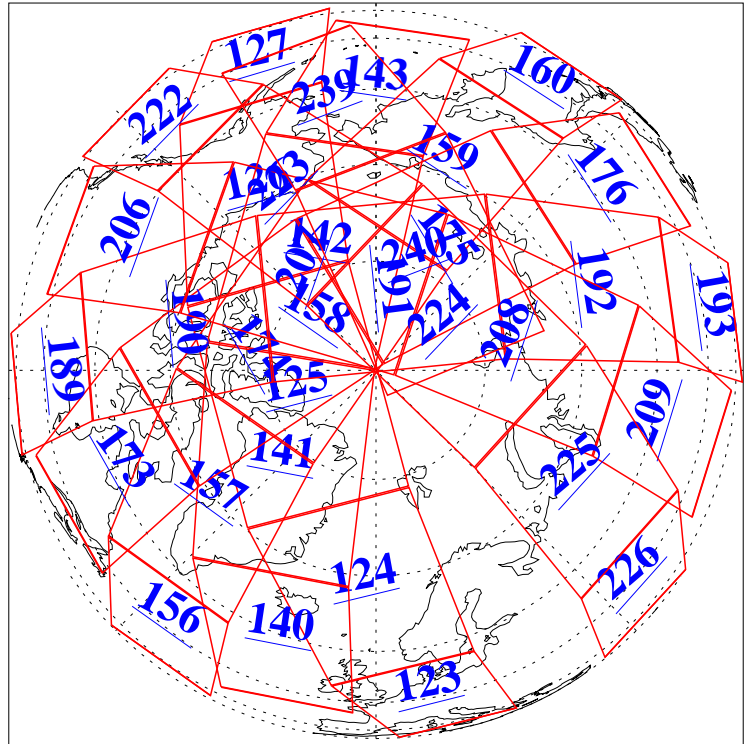

L1B Availability
AMSU Granules: 240
HSB Granules: 0
AIRS Granules: 240

17 Feb 2003
DoY 48
Aqua Day 289
Granules: 1 to 120

Granules: 121 to 240

Legend: AMSU Available, HSB Available, AIRS Available

L1B Availability
AMSU Granules: 240
HSB Granules: 0
AIRS Granules: 240

17 Feb 2003
DoY 48
Aqua Day 289

Ascending Granules

Descending Granules

Legend: AMSU Available, HSB Available, AIRS Available

L1B Availability
 AMSU Granules: 240
 HSB Granules: 0
 AIRS Granules: 240

17 Feb 2003
 DoY 48
 Aqua Day 289

Northern Hemisphere Granules

Southern Hemisphere Granules

Legend: AMSU Available, HSB Available, AIRS Available