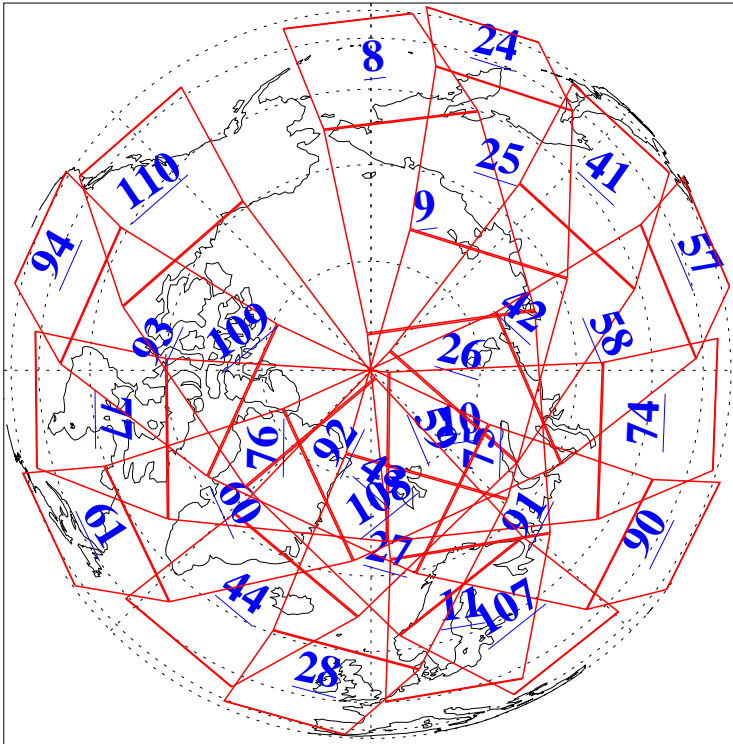

L1B Availability
AMSU Granules: 240
HSB Granules: 0
AIRS Granules: 240

17 Feb 2003
DoY 48
Aqua Day 289
Granules: 1 to 120

Granules: 121 to 240

Legend: AMSU Available, HSB Available, AIRS Available

L1B Availability
AMSU Granules: 240
HSB Granules: 0
AIRS Granules: 240

17 Feb 2003
DoY 48
Aqua Day 289

Ascending Granules

Descending Granules

Legend: AMSU Available, HSB Available, AIRS Available

L1B Availability
 AMSU Granules: 240
 HSB Granules: 0
 AIRS Granules: 240

17 Feb 2003
 DoY 48
 Aqua Day 289

Northern Hemisphere Granules

Southern Hemisphere Granules

Legend: AMSU Available, HSB Available, AIRS Available