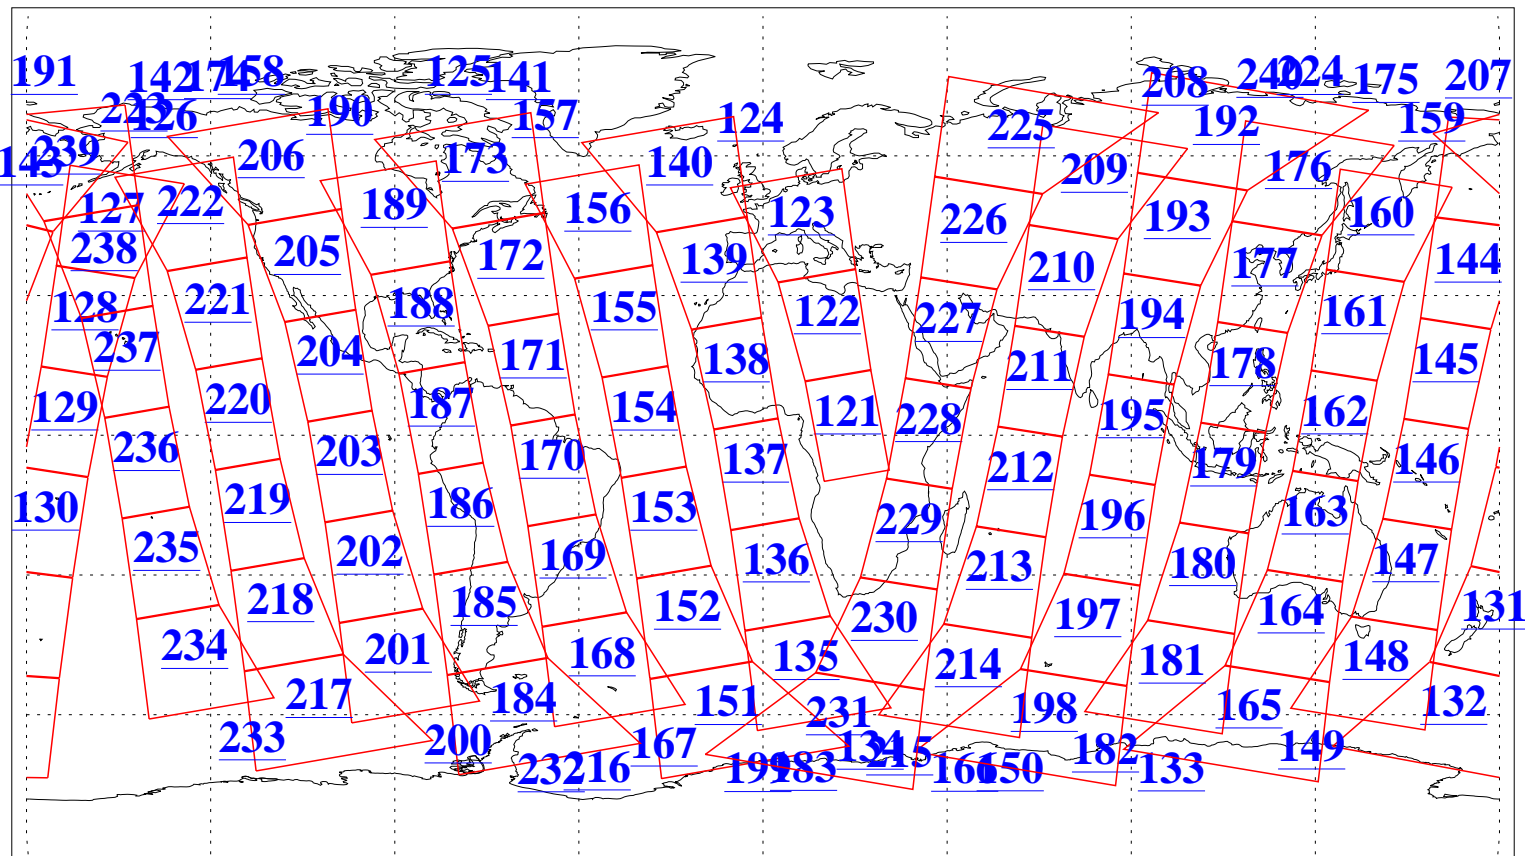

L1B Availability
AMSU Granules: 240
HSB Granules: 0
AIRS Granules: 240

17 Feb 2003
DoY 48
Aqua Day 289
Granules: 1 to 120

Granules: 121 to 240

Legend: AMSU Available, HSB Available, AIRS Available

L1B Availability
AMSU Granules: 240
HSB Granules: 0
AIRS Granules: 240

17 Feb 2003
DoY 48
Aqua Day 289

Ascending Granules

Descending Granules

Legend: AMSU Available, HSB Available, AIRS Available

L1B Availability
 AMSU Granules: 240
 HSB Granules: 0
 AIRS Granules: 240

17 Feb 2003
 DoY 48
 Aqua Day 289

Northern Hemisphere Granules

Southern Hemisphere Granules

Legend: AMSU Available, HSB Available, AIRS Available