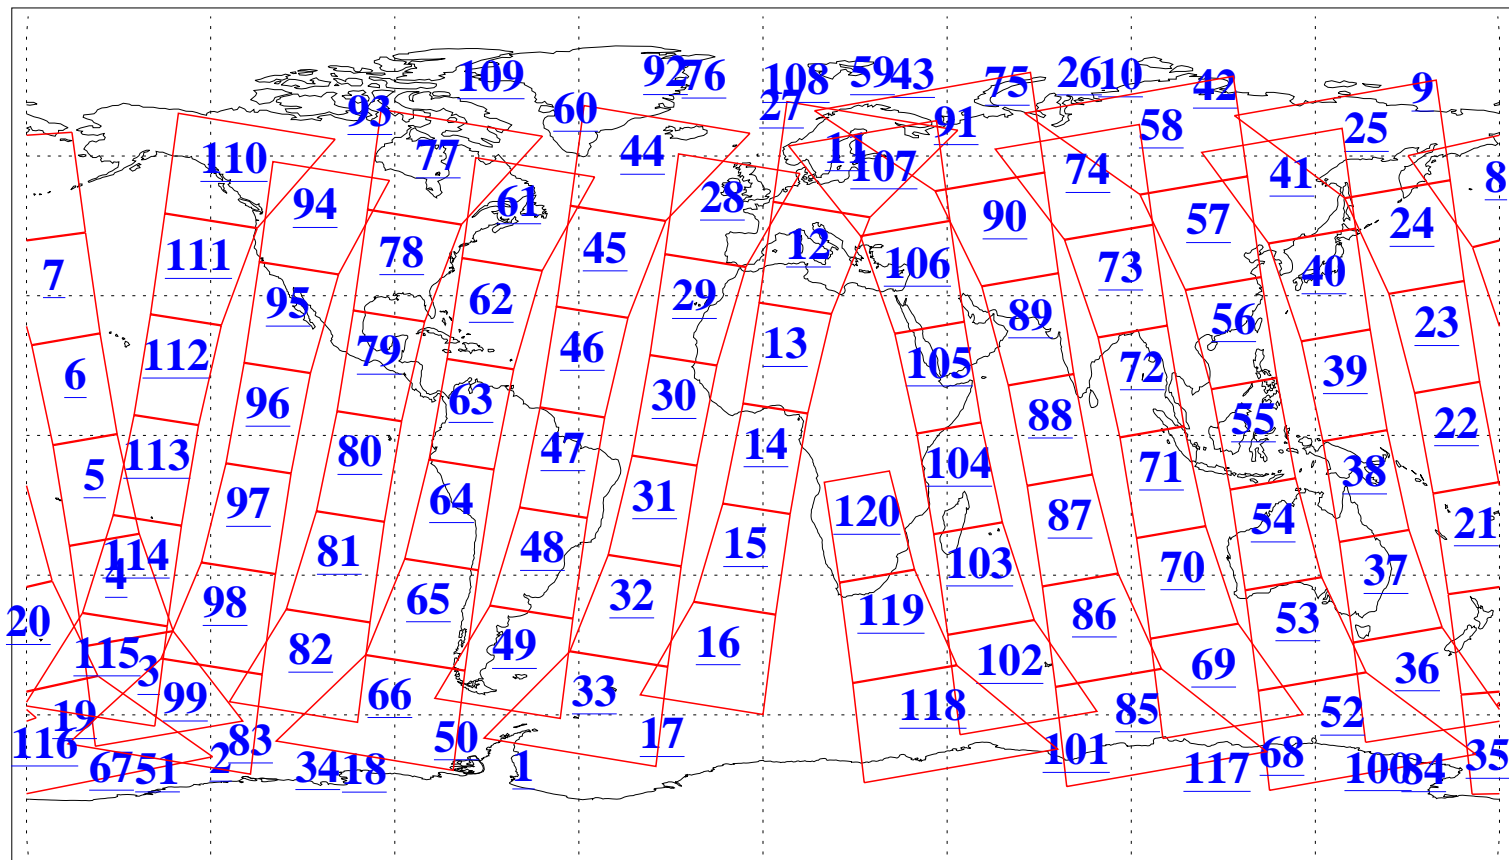

L1B Availability
AMSU Granules: 240
HSB Granules: 0
AIRS Granules: 240

17 Feb 2003
DoY 48
Aqua Day 289
Granules: 1 to 120

Granules: 121 to 240

Legend: AMSU Available, HSB Available, AIRS Available

L1B Availability
AMSU Granules: 240
HSB Granules: 0
AIRS Granules: 240

17 Feb 2003
DoY 48
Aqua Day 289

Ascending Granules

Descending Granules

Legend: AMSU Available, HSB Available, AIRS Available

L1B Availability
 AMSU Granules: 240
 HSB Granules: 0
 AIRS Granules: 240

17 Feb 2003
 DoY 48
 Aqua Day 289

Northern Hemisphere Granules

Southern Hemisphere Granules

Legend: AMSU Available, HSB Available, AIRS Available