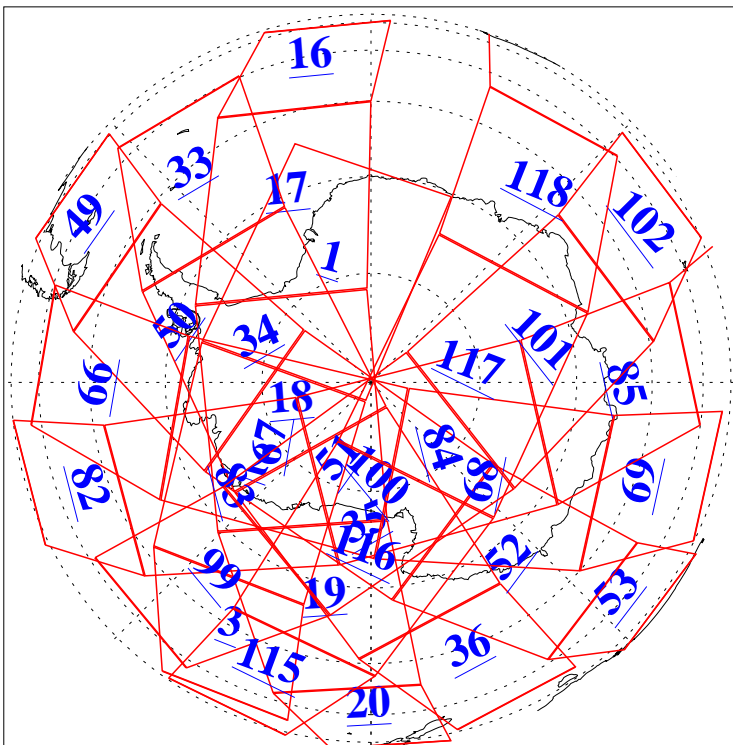

L1B Availability
AMSU Granules: 240
HSB Granules: 0
AIRS Granules: 240

17 Feb 2003
DoY 48
Aqua Day 289
Granules: 1 to 120

Granules: 121 to 240

Legend: AMSU Available, HSB Available, AIRS Available

L1B Availability
AMSU Granules: 240
HSB Granules: 0
AIRS Granules: 240

17 Feb 2003
DoY 48
Aqua Day 289

Ascending Granules

Descending Granules

Legend: AMSU Available, HSB Available, AIRS Available

L1B Availability
 AMSU Granules: 240
 HSB Granules: 0
 AIRS Granules: 240

17 Feb 2003
 DoY 48
 Aqua Day 289

Northern Hemisphere Granules

Southern Hemisphere Granules

Legend: AMSU Available, HSB Available, AIRS Available