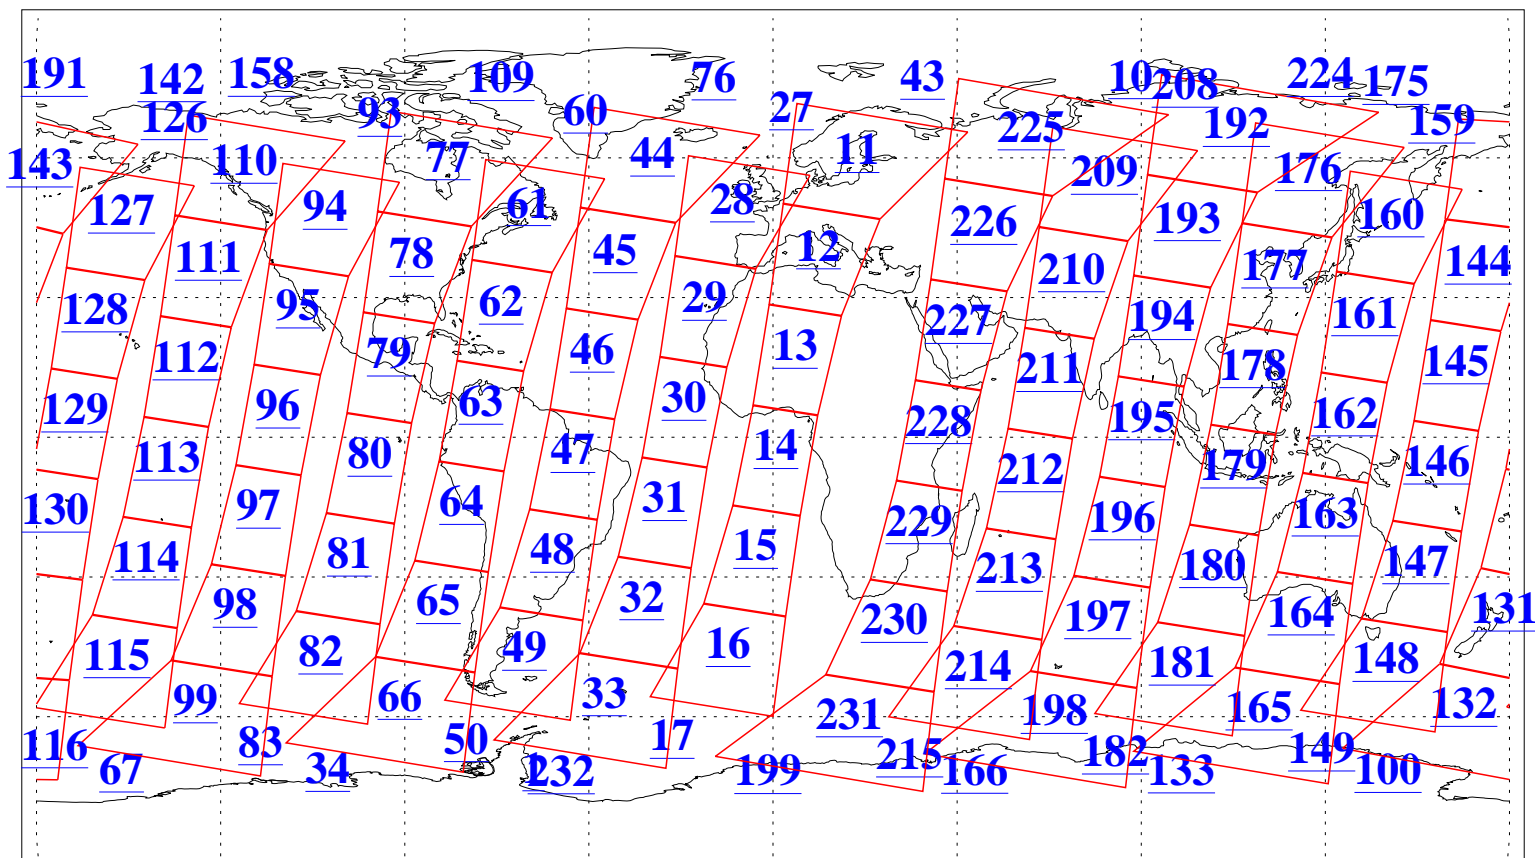

L1B Availability
AMSU Granules: 240
HSB Granules: 0
AIRS Granules: 240

17 Feb 2003
DoY 48
Aqua Day 289
Granules: 1 to 120

Granules: 121 to 240

Legend: AMSU Available, HSB Available, AIRS Available

L1B Availability
AMSU Granules: 240
HSB Granules: 0
AIRS Granules: 240

17 Feb 2003
DoY 48
Aqua Day 289

Ascending Granules

Descending Granules

Legend: AMSU Available, HSB Available, AIRS Available

L1B Availability
 AMSU Granules: 240
 HSB Granules: 0
 AIRS Granules: 240

17 Feb 2003
 DoY 48
 Aqua Day 289

Northern Hemisphere Granules

Southern Hemisphere Granules

Legend: AMSU Available, HSB Available, AIRS Available