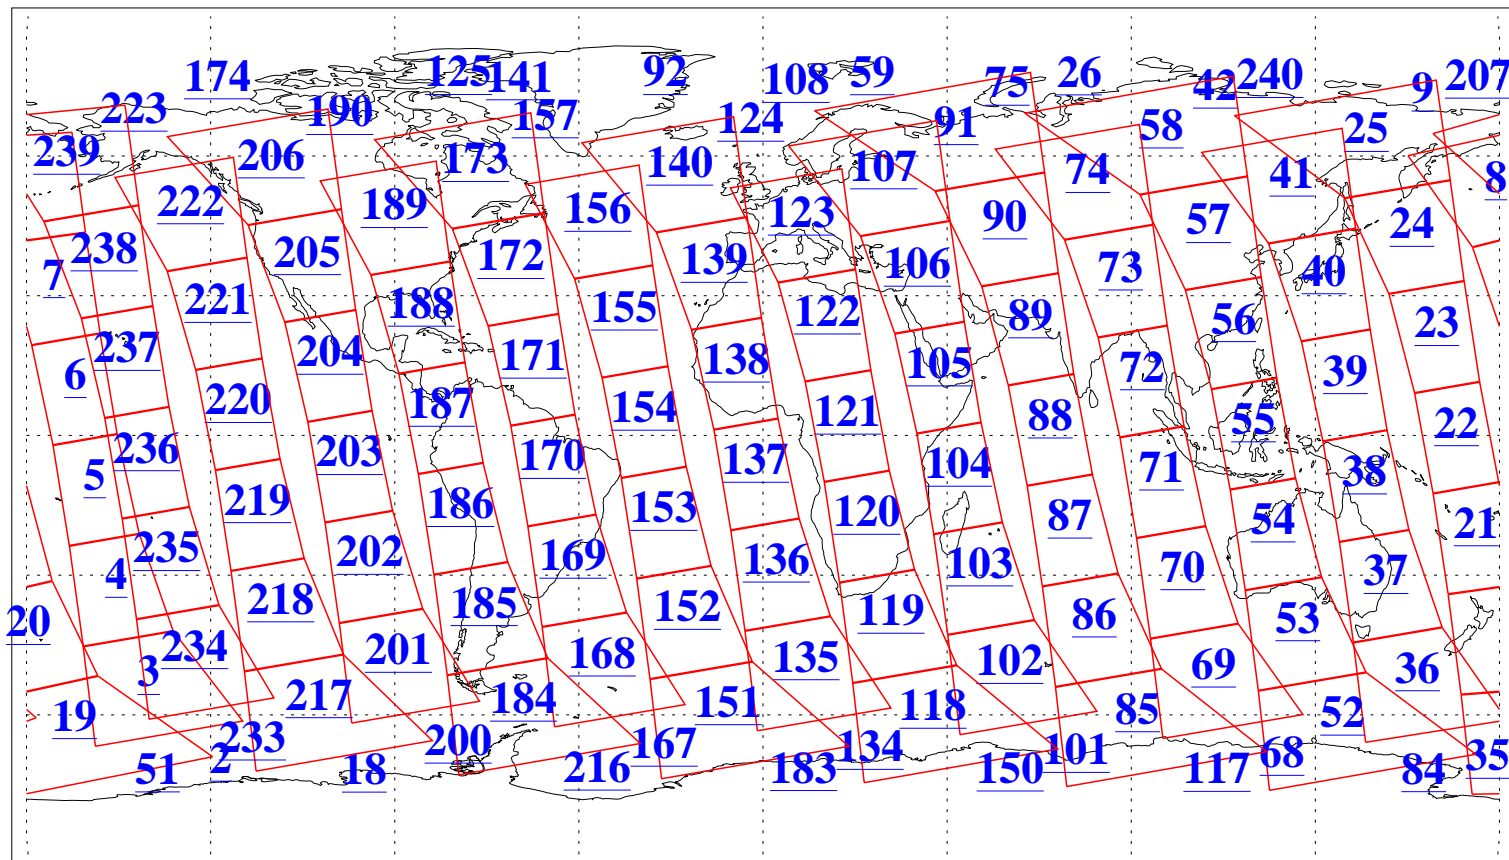

L1B Availability
AMSU Granules: 240
HSB Granules: 0
AIRS Granules: 240

17 Feb 2003
DoY 48
Aqua Day 289
Granules: 1 to 120

Granules: 121 to 240

Legend: AMSU Available, HSB Available, AIRS Available

L1B Availability
AMSU Granules: 240
HSB Granules: 0
AIRS Granules: 240

17 Feb 2003
DoY 48
Aqua Day 289

Ascending Granules

Descending Granules

Legend: AMSU Available, HSB Available, AIRS Available

L1B Availability
 AMSU Granules: 240
 HSB Granules: 0
 AIRS Granules: 240

17 Feb 2003
 DoY 48
 Aqua Day 289

Northern Hemisphere Granules

Southern Hemisphere Granules

Legend: AMSU Available, HSB Available, AIRS Available