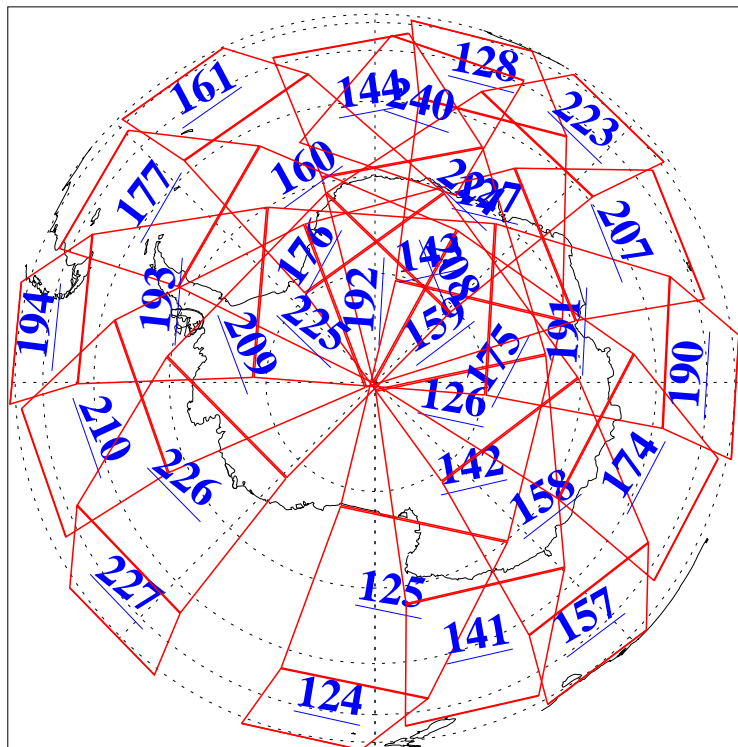

L1B Availability  
AMSU Granules: 240  
HSB Granules: 0  
AIRS Granules: 240

16 Feb 2003  
DoY 47  
Aqua Day 288  
Granules: 1 to 120

Granules: 121 to 240

Legend: AMSU Available, HSB Available, AIRS Available

L1B Availability  
AMSU Granules: 240  
HSB Granules: 0  
AIRS Granules: 240

16 Feb 2003  
DoY 47  
Aqua Day 288

Ascending Granules

Descending Granules

Legend: AMSU Available, HSB Available, AIRS Available

L1B Availability  
 AMSU Granules: 240  
 HSB Granules: 0  
 AIRS Granules: 240

16 Feb 2003  
 DoY 47  
 Aqua Day 288

Northern Hemisphere Granules

Southern Hemisphere Granules

Legend: AMSU Available, HSB Available, AIRS Available