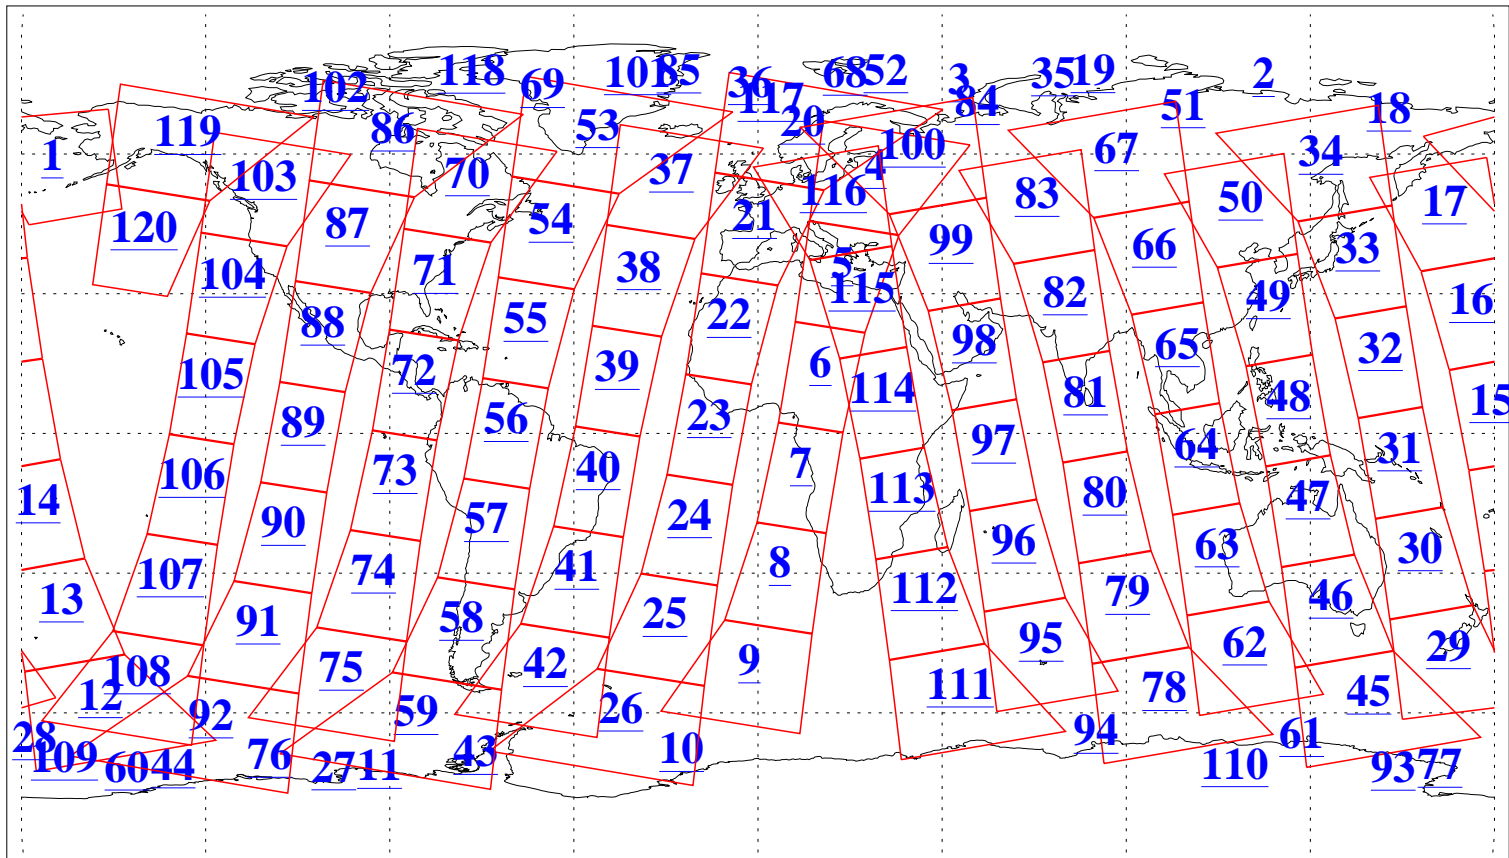

L1B Availability  
AMSU Granules: 240  
HSB Granules: 0  
AIRS Granules: 240

16 Feb 2003  
DoY 47  
Aqua Day 288  
Granules: 1 to 120

Granules: 121 to 240

Legend: AMSU Available, HSB Available, AIRS Available

L1B Availability  
AMSU Granules: 240  
HSB Granules: 0  
AIRS Granules: 240

16 Feb 2003  
DoY 47  
Aqua Day 288

Ascending Granules

Descending Granules

Legend: AMSU Available, HSB Available, AIRS Available

L1B Availability  
 AMSU Granules: 240  
 HSB Granules: 0  
 AIRS Granules: 240

16 Feb 2003  
 DoY 47  
 Aqua Day 288

Northern Hemisphere Granules

Southern Hemisphere Granules

Legend: AMSU Available, HSB Available, AIRS Available