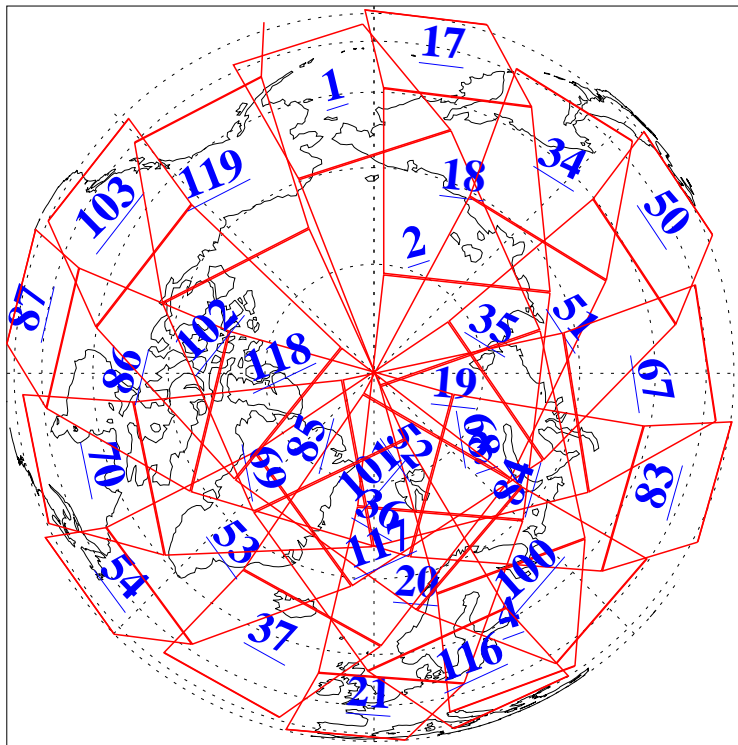

L1B Availability  
AMSU Granules: 240  
HSB Granules: 0  
AIRS Granules: 240

16 Feb 2003  
DoY 47  
Aqua Day 288  
Granules: 1 to 120

Granules: 121 to 240

Legend: AMSU Available, HSB Available, AIRS Available

L1B Availability  
AMSU Granules: 240  
HSB Granules: 0  
AIRS Granules: 240

16 Feb 2003  
DoY 47  
Aqua Day 288

Ascending Granules

Descending Granules

Legend: AMSU Available, HSB Available, AIRS Available

L1B Availability  
 AMSU Granules: 240  
 HSB Granules: 0  
 AIRS Granules: 240

16 Feb 2003  
 DoY 47  
 Aqua Day 288

Northern Hemisphere Granules

Southern Hemisphere Granules

Legend: AMSU Available, HSB Available, AIRS Available