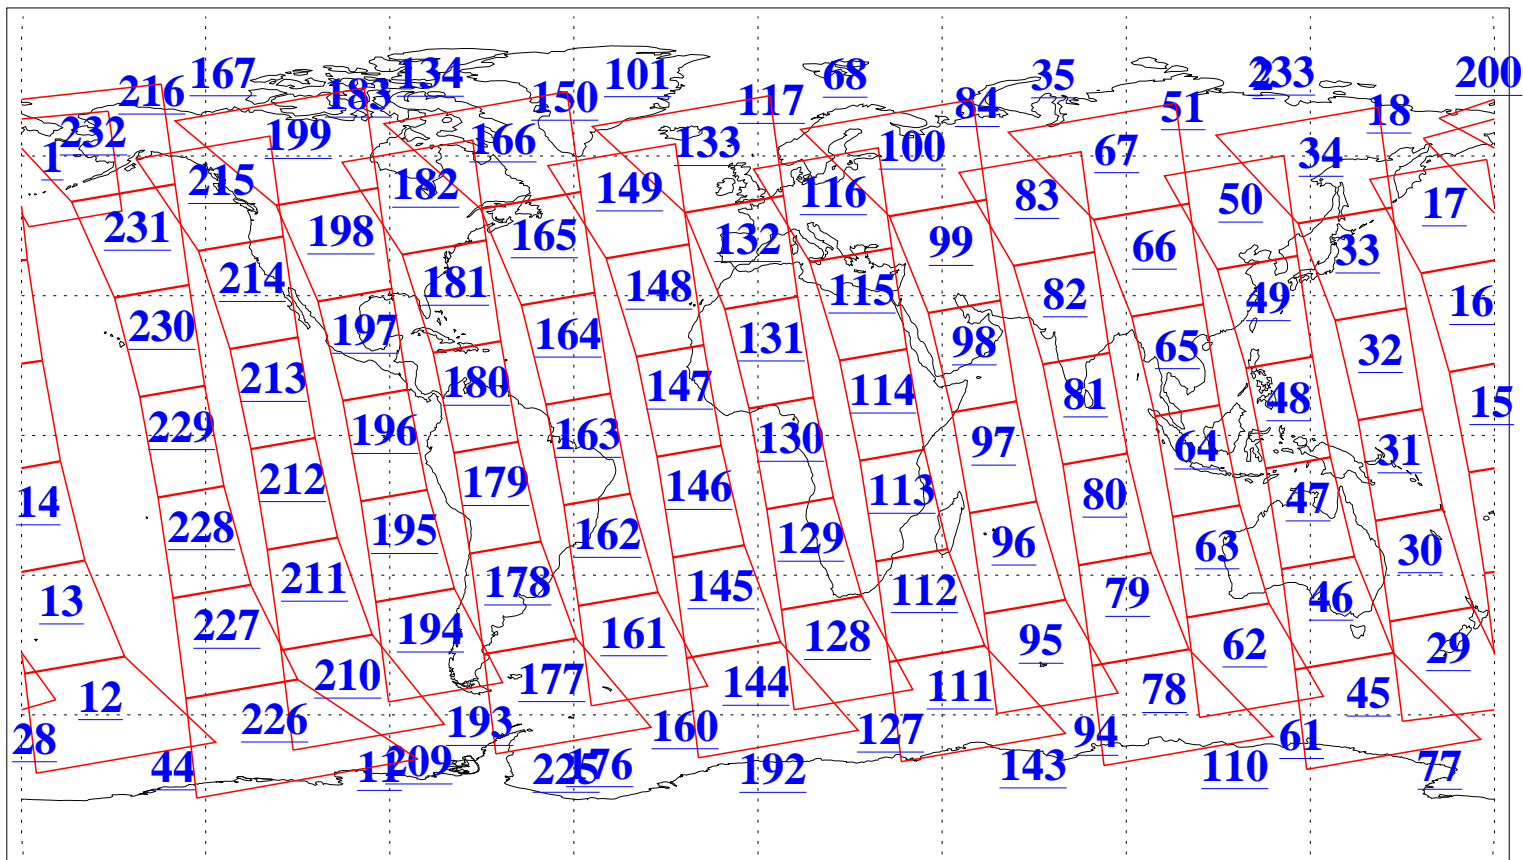

L1B Availability  
AMSU Granules: 240  
HSB Granules: 0  
AIRS Granules: 240

16 Feb 2003  
DoY 47  
Aqua Day 288  
Granules: 1 to 120

Granules: 121 to 240

Legend: AMSU Available, HSB Available, AIRS Available

L1B Availability  
AMSU Granules: 240  
HSB Granules: 0  
AIRS Granules: 240

16 Feb 2003  
DoY 47  
Aqua Day 288

Ascending Granules

Descending Granules

Legend: AMSU Available, HSB Available, AIRS Available

L1B Availability  
 AMSU Granules: 240  
 HSB Granules: 0  
 AIRS Granules: 240

16 Feb 2003  
 DoY 47  
 Aqua Day 288

Northern Hemisphere Granules

Southern Hemisphere Granules

Legend: AMSU Available, HSB Available, AIRS Available