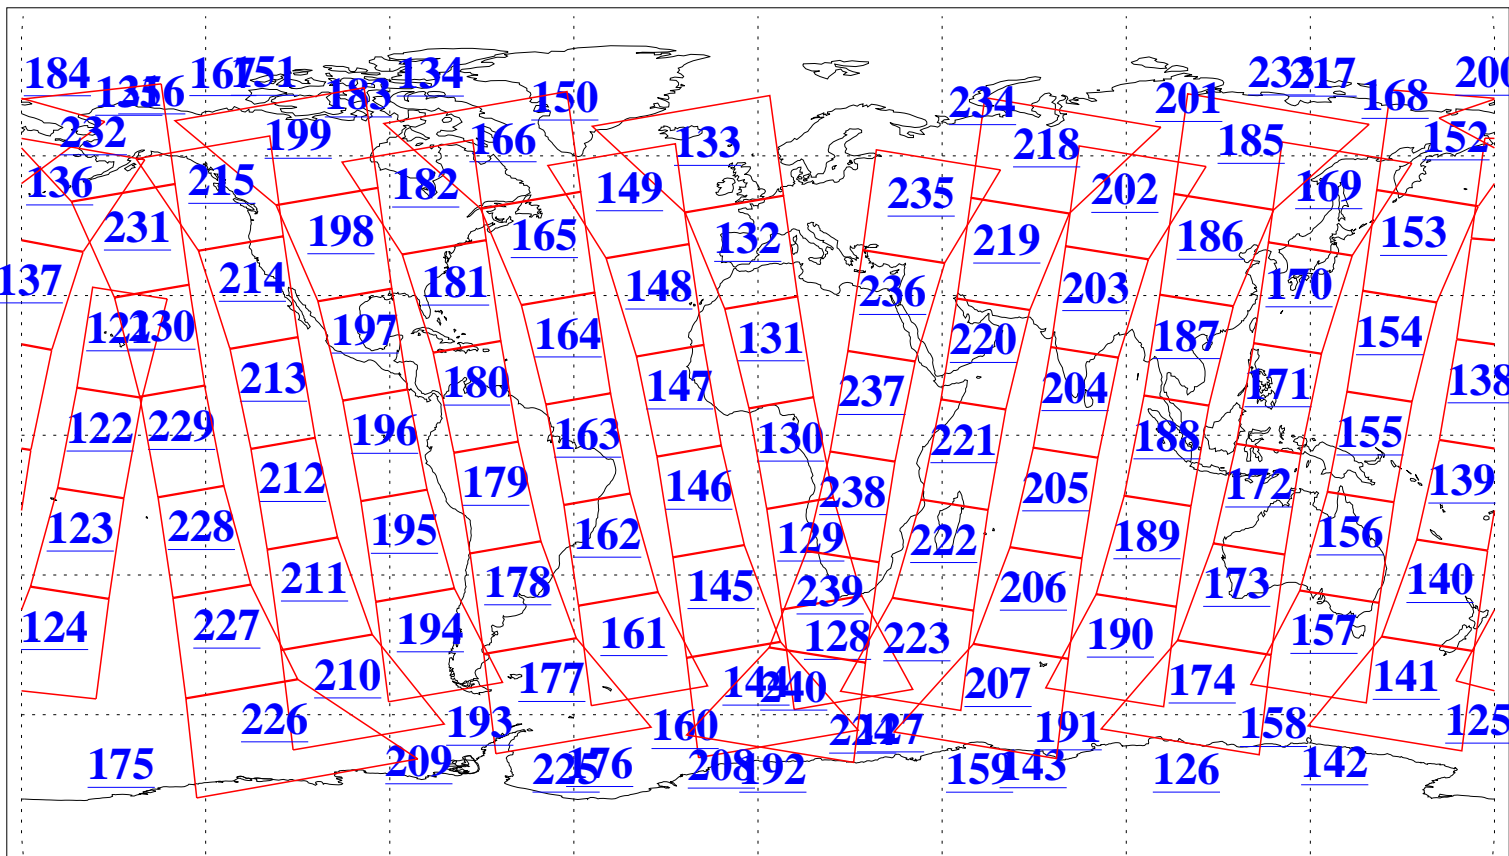

L1B Availability  
AMSU Granules: 240  
HSB Granules: 0  
AIRS Granules: 240

16 Feb 2003  
DoY 47  
Aqua Day 288  
Granules: 1 to 120

Granules: 121 to 240

Legend: AMSU Available, HSB Available, AIRS Available

L1B Availability  
AMSU Granules: 240  
HSB Granules: 0  
AIRS Granules: 240

16 Feb 2003  
DoY 47  
Aqua Day 288

Ascending Granules

Descending Granules

Legend: AMSU Available, HSB Available, AIRS Available

L1B Availability  
 AMSU Granules: 240  
 HSB Granules: 0  
 AIRS Granules: 240

16 Feb 2003  
 DoY 47  
 Aqua Day 288

Northern Hemisphere Granules

Southern Hemisphere Granules

Legend: AMSU Available, HSB Available, AIRS Available