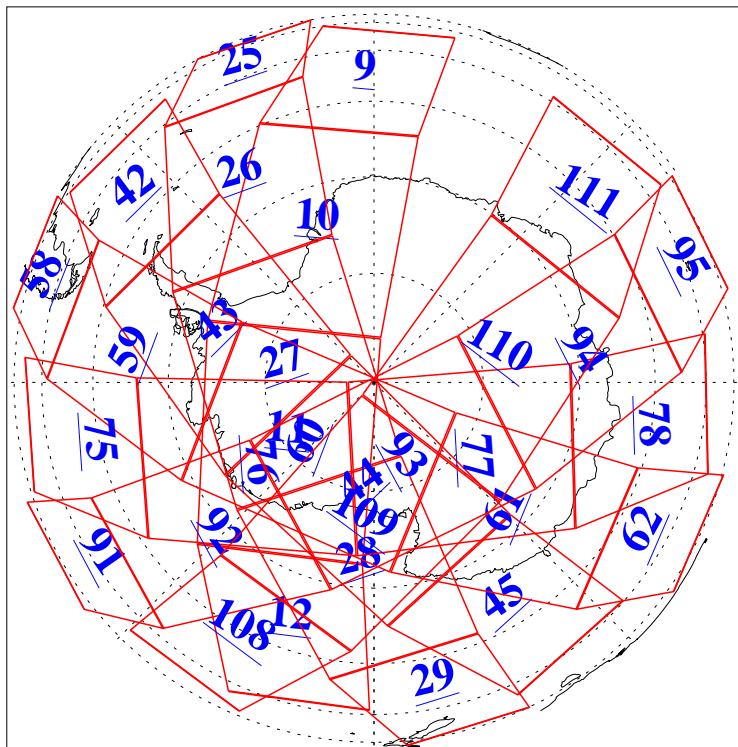

L1B Availability  
AMSU Granules: 240  
HSB Granules: 0  
AIRS Granules: 240

16 Feb 2003  
DoY 47  
Aqua Day 288  
Granules: 1 to 120

Granules: 121 to 240

Legend: AMSU Available, HSB Available, AIRS Available

L1B Availability  
AMSU Granules: 240  
HSB Granules: 0  
AIRS Granules: 240

16 Feb 2003  
DoY 47  
Aqua Day 288

Ascending Granules

Descending Granules

Legend: AMSU Available, HSB Available, AIRS Available

L1B Availability  
 AMSU Granules: 240  
 HSB Granules: 0  
 AIRS Granules: 240

16 Feb 2003  
 DoY 47  
 Aqua Day 288

Northern Hemisphere Granules

Southern Hemisphere Granules

Legend: AMSU Available, HSB Available, AIRS Available