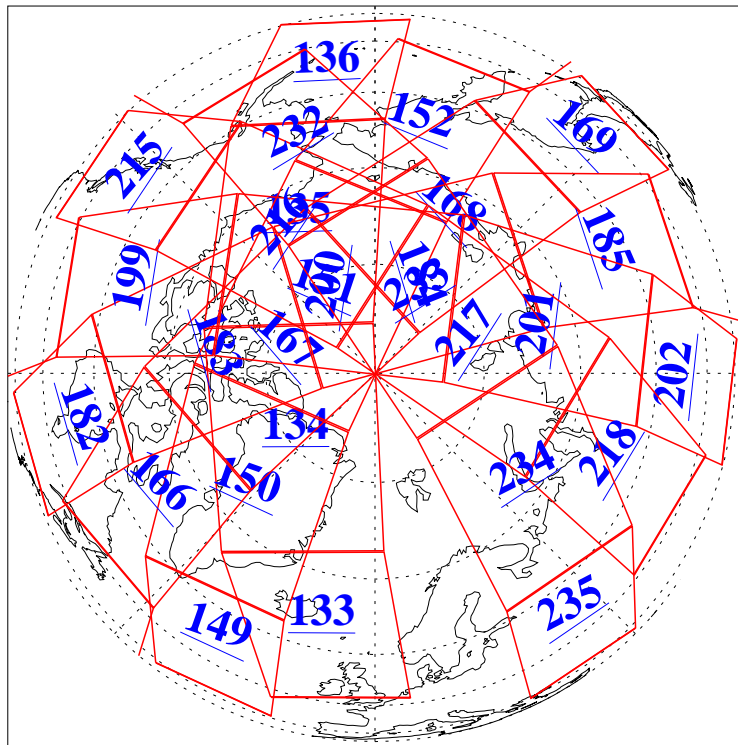

L1B Availability  
AMSU Granules: 240  
HSB Granules: 0  
AIRS Granules: 240

16 Feb 2003  
DoY 47  
Aqua Day 288  
Granules: 1 to 120

Granules: 121 to 240

Legend: AMSU Available, HSB Available, AIRS Available

L1B Availability  
AMSU Granules: 240  
HSB Granules: 0  
AIRS Granules: 240

16 Feb 2003  
DoY 47  
Aqua Day 288

Ascending Granules

Descending Granules

Legend: AMSU Available, HSB Available, AIRS Available

L1B Availability  
 AMSU Granules: 240  
 HSB Granules: 0  
 AIRS Granules: 240

16 Feb 2003  
 DoY 47  
 Aqua Day 288

Northern Hemisphere Granules

Southern Hemisphere Granules

Legend: AMSU Available, HSB Available, AIRS Available