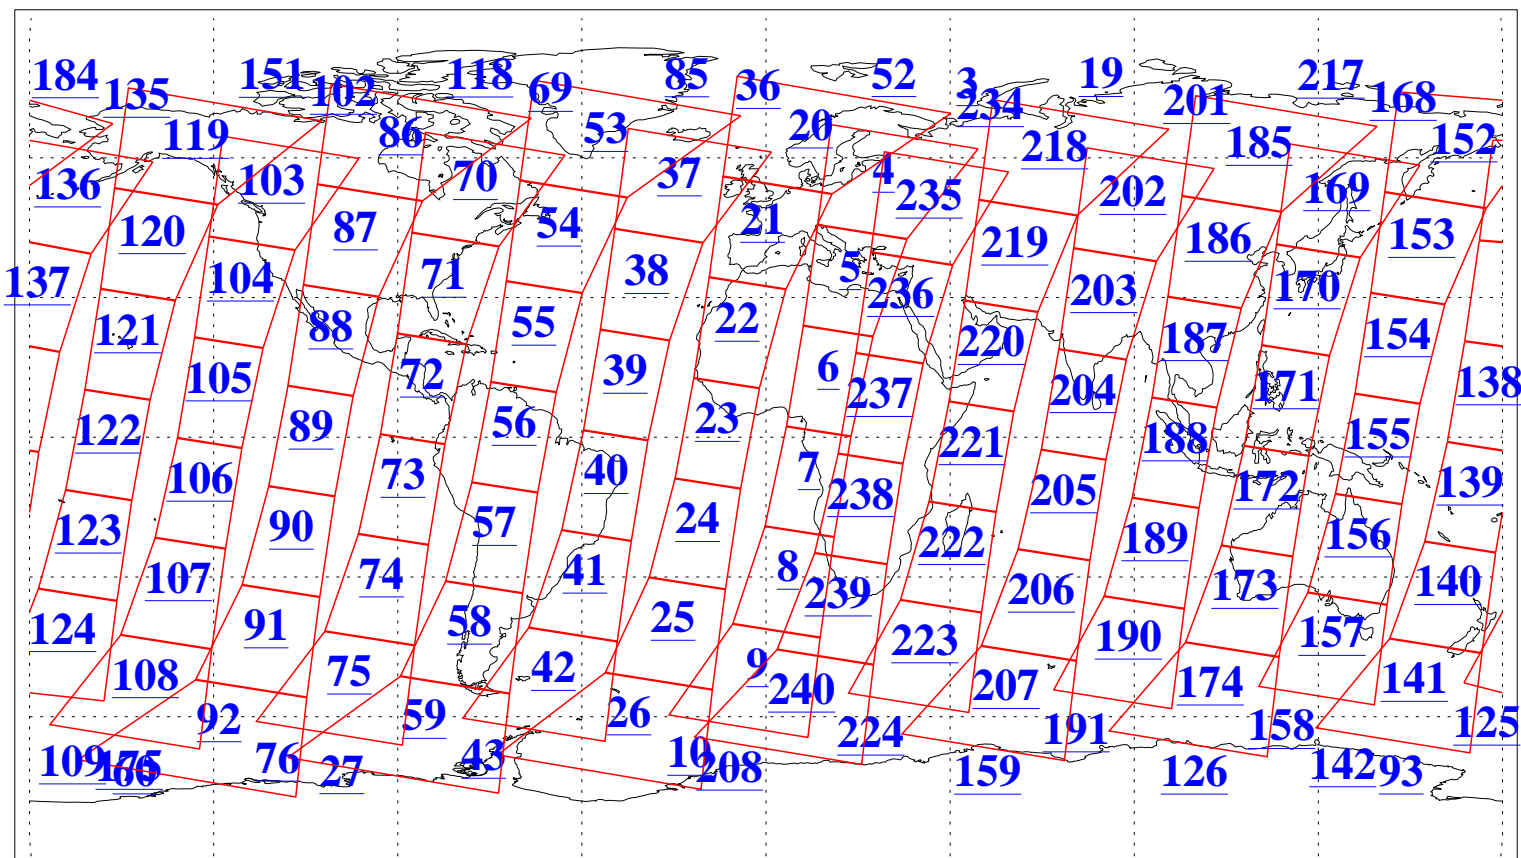

L1B Availability  
AMSU Granules: 240  
HSB Granules: 0  
AIRS Granules: 240

16 Feb 2003  
DoY 47  
Aqua Day 288  
Granules: 1 to 120

Granules: 121 to 240

Legend: AMSU Available, HSB Available, AIRS Available

L1B Availability  
AMSU Granules: 240  
HSB Granules: 0  
AIRS Granules: 240

16 Feb 2003  
DoY 47  
Aqua Day 288

Ascending Granules

Descending Granules

Legend: AMSU Available, HSB Available, AIRS Available

L1B Availability  
 AMSU Granules: 240  
 HSB Granules: 0  
 AIRS Granules: 240

16 Feb 2003  
 DoY 47  
 Aqua Day 288

Northern Hemisphere Granules

Southern Hemisphere Granules

Legend: AMSU Available, HSB Available, AIRS Available