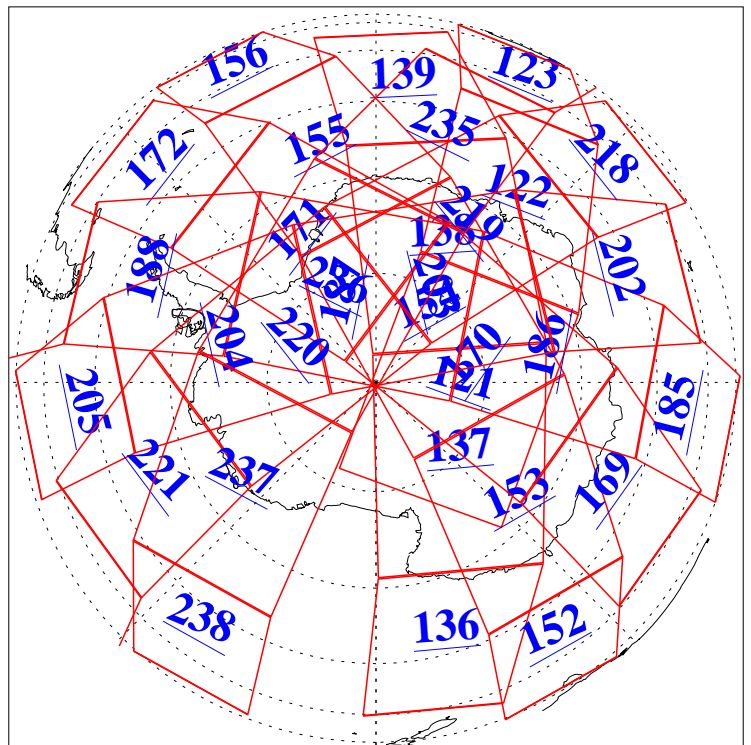

L1B Availability
AMSU Granules: 240
HSB Granules: 0
AIRS Granules: 240

13 Feb 2003
DoY 44
Aqua Day 285
Granules: 1 to 120

Granules: 121 to 240

Legend: AMSU Available, HSB Available, AIRS Available

L1B Availability
AMSU Granules: 240
HSB Granules: 0
AIRS Granules: 240

13 Feb 2003
DoY 44
Aqua Day 285

Ascending Granules

Descending Granules

Legend: AMSU Available, HSB Available, AIRS Available

L1B Availability
AMSU Granules: 240
HSB Granules: 0
AIRS Granules: 240

13 Feb 2003
DoY 44
Aqua Day 285

Northern Hemisphere Granules

Southern Hemisphere Granules

Legend: AMSU Available, HSB Available, AIRS Available