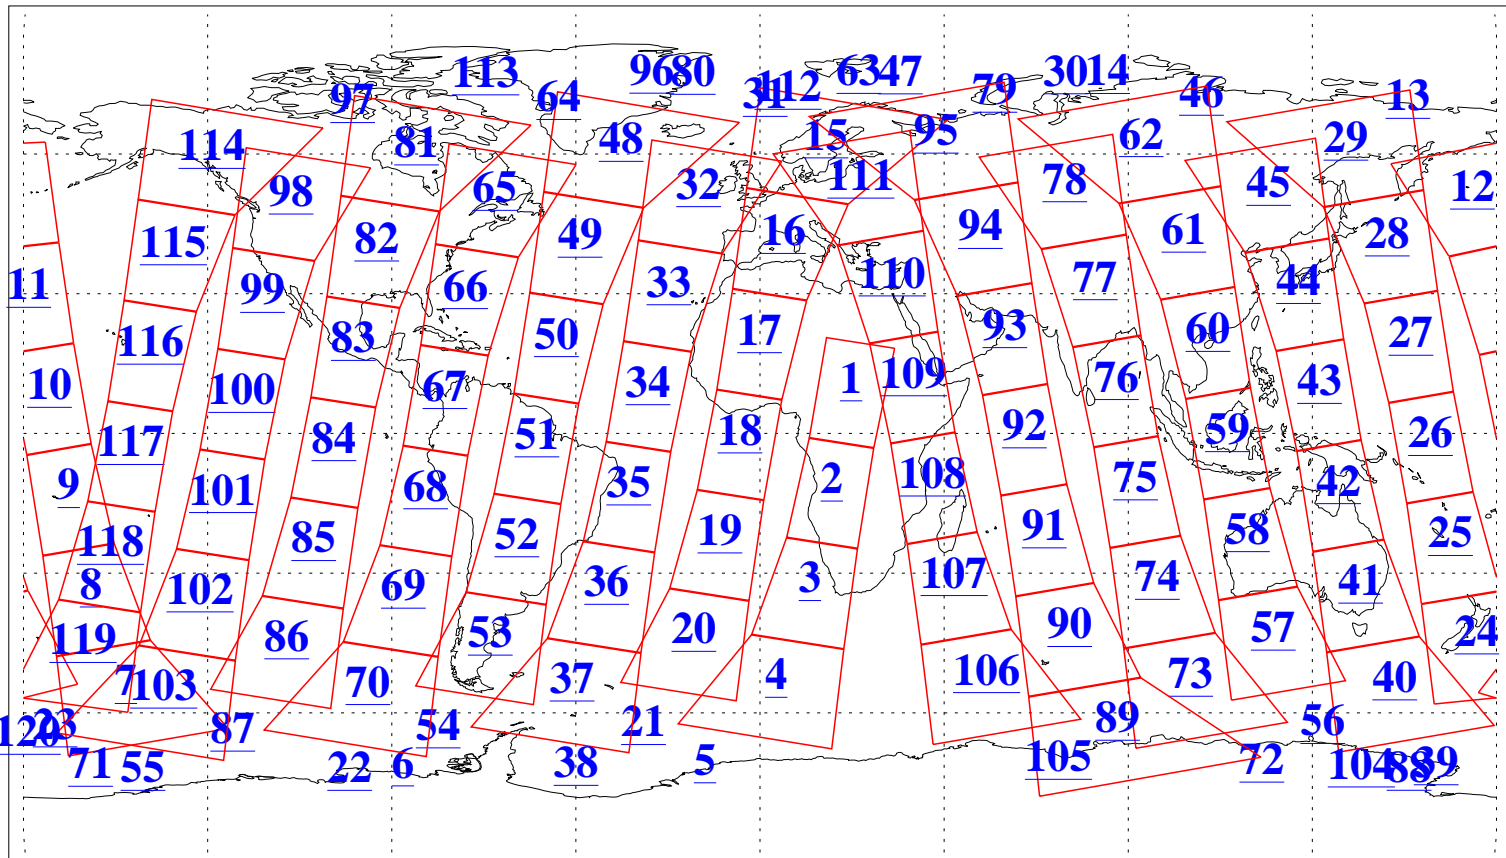

L1B Availability
AMSU Granules: 240
HSB Granules: 0
AIRS Granules: 240

13 Feb 2003
DoY 44
Aqua Day 285
Granules: 1 to 120

Granules: 121 to 240

Legend: AMSU Available, HSB Available, AIRS Available

L1B Availability
AMSU Granules: 240
HSB Granules: 0
AIRS Granules: 240

13 Feb 2003
DoY 44
Aqua Day 285

Ascending Granules

Descending Granules

Legend: AMSU Available, HSB Available, AIRS Available

L1B Availability
AMSU Granules: 240
HSB Granules: 0
AIRS Granules: 240

13 Feb 2003
DoY 44
Aqua Day 285

Northern Hemisphere Granules

Southern Hemisphere Granules

Legend: AMSU Available, HSB Available, AIRS Available