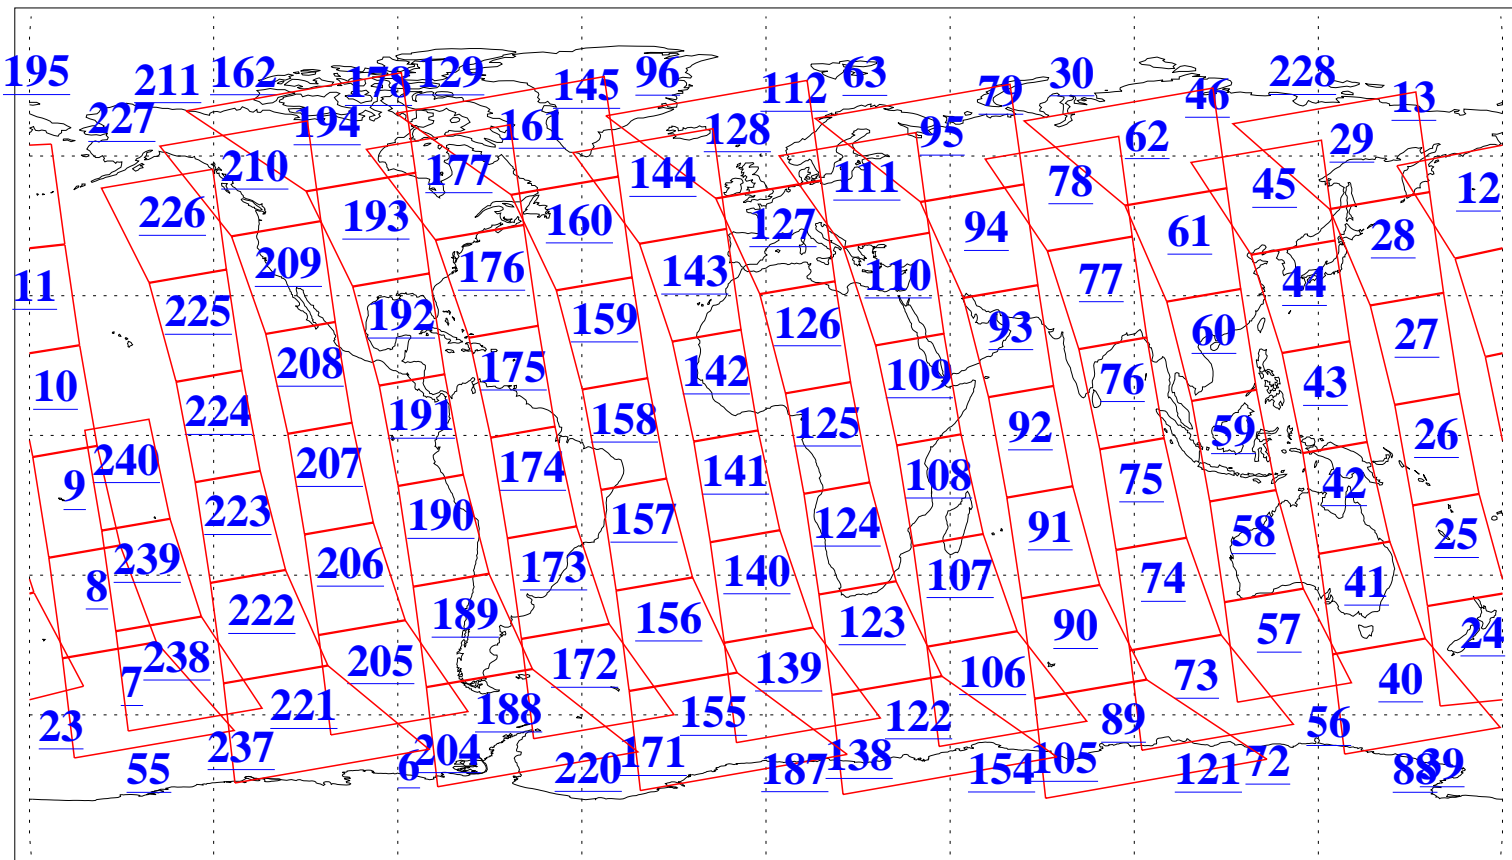

L1B Availability
AMSU Granules: 240
HSB Granules: 0
AIRS Granules: 240

13 Feb 2003
DoY 44
Aqua Day 285
Granules: 1 to 120

Granules: 121 to 240

Legend: AMSU Available, HSB Available, AIRS Available

L1B Availability
AMSU Granules: 240
HSB Granules: 0
AIRS Granules: 240

13 Feb 2003
DoY 44
Aqua Day 285

Ascending Granules

Descending Granules

Legend: AMSU Available, HSB Available, AIRS Available

L1B Availability
AMSU Granules: 240
HSB Granules: 0
AIRS Granules: 240

13 Feb 2003
DoY 44
Aqua Day 285

Northern Hemisphere Granules

Southern Hemisphere Granules

Legend: AMSU Available, HSB Available, AIRS Available