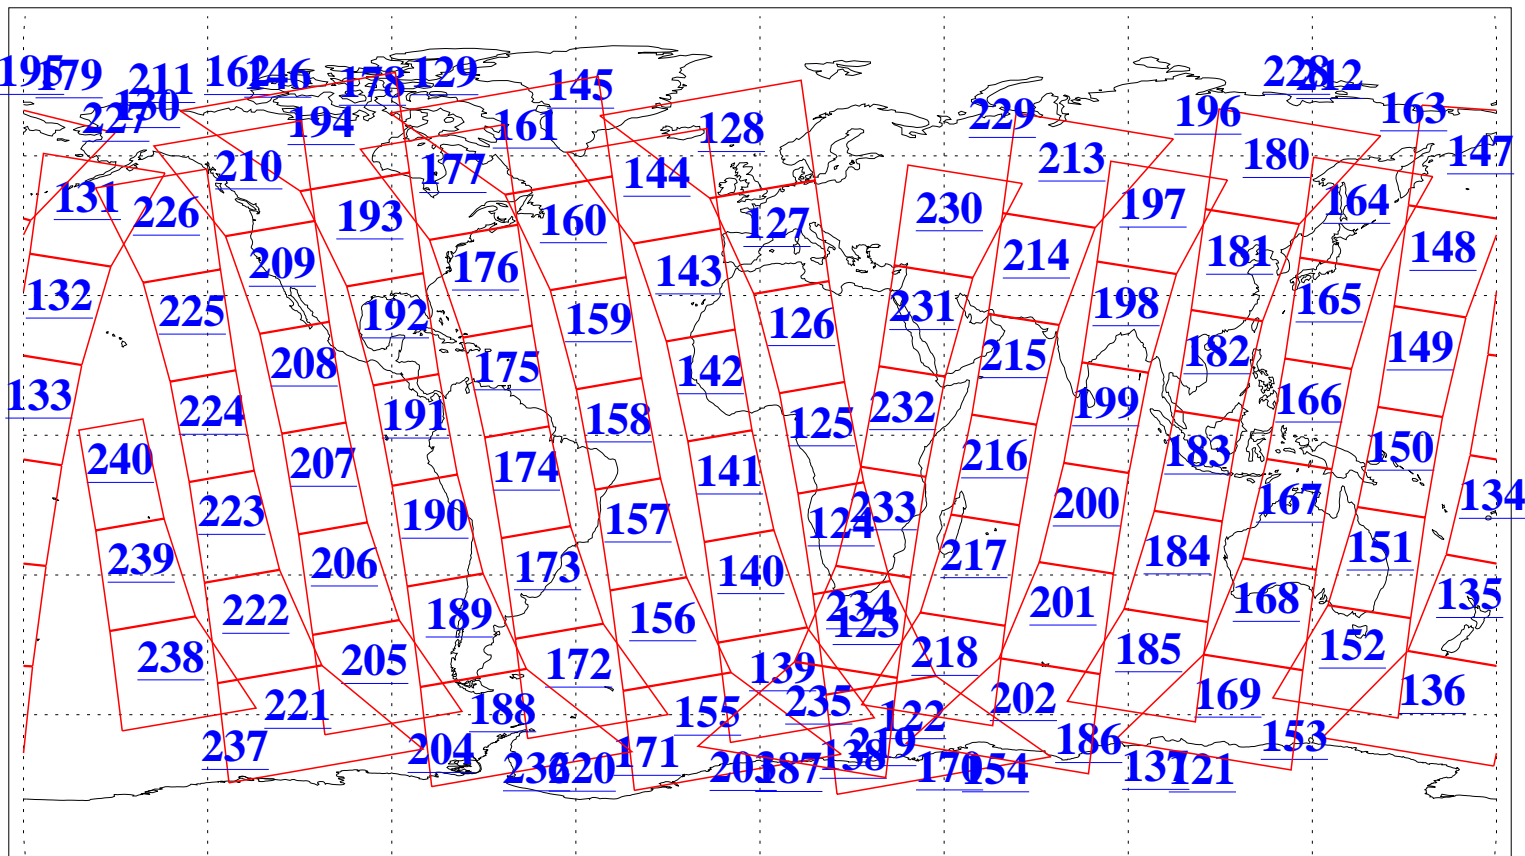

L1B Availability
AMSU Granules: 240
HSB Granules: 0
AIRS Granules: 240

13 Feb 2003
DoY 44
Aqua Day 285
Granules: 1 to 120

Granules: 121 to 240

Legend: AMSU Available, HSB Available, AIRS Available

L1B Availability
AMSU Granules: 240
HSB Granules: 0
AIRS Granules: 240

13 Feb 2003
DoY 44
Aqua Day 285

Ascending Granules

Descending Granules

Legend: AMSU Available, HSB Available, AIRS Available

L1B Availability
AMSU Granules: 240
HSB Granules: 0
AIRS Granules: 240

13 Feb 2003
DoY 44
Aqua Day 285

Northern Hemisphere Granules

Southern Hemisphere Granules

Legend: AMSU Available, HSB Available, AIRS Available