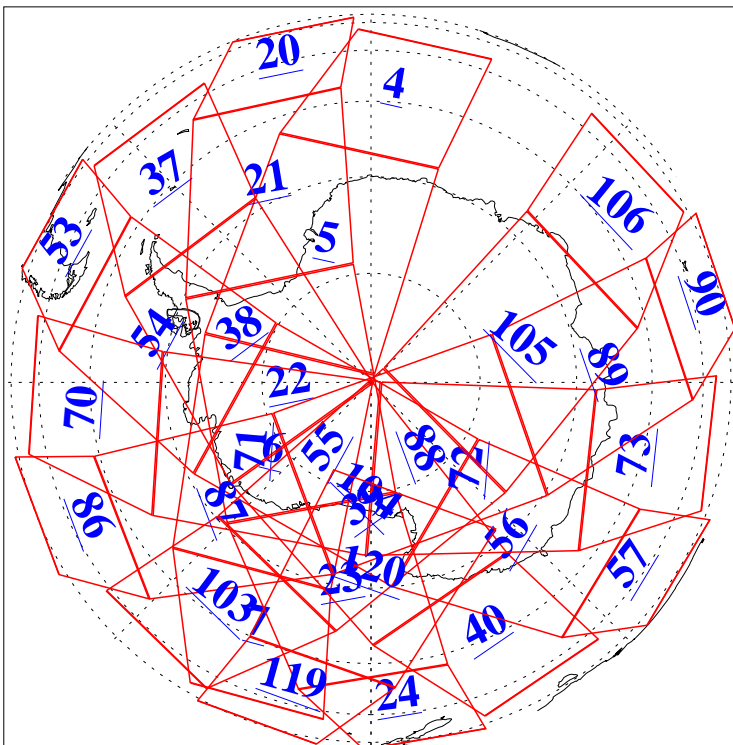

L1B Availability
AMSU Granules: 240
HSB Granules: 0
AIRS Granules: 240

13 Feb 2003
DoY 44
Aqua Day 285
Granules: 1 to 120

Granules: 121 to 240

Legend: AMSU Available, HSB Available, AIRS Available

L1B Availability
AMSU Granules: 240
HSB Granules: 0
AIRS Granules: 240

13 Feb 2003
DoY 44
Aqua Day 285

Ascending Granules

Descending Granules

Legend: AMSU Available, HSB Available, AIRS Available

L1B Availability
AMSU Granules: 240
HSB Granules: 0
AIRS Granules: 240

13 Feb 2003
DoY 44
Aqua Day 285

Northern Hemisphere Granules

Southern Hemisphere Granules

Legend: AMSU Available, HSB Available, AIRS Available