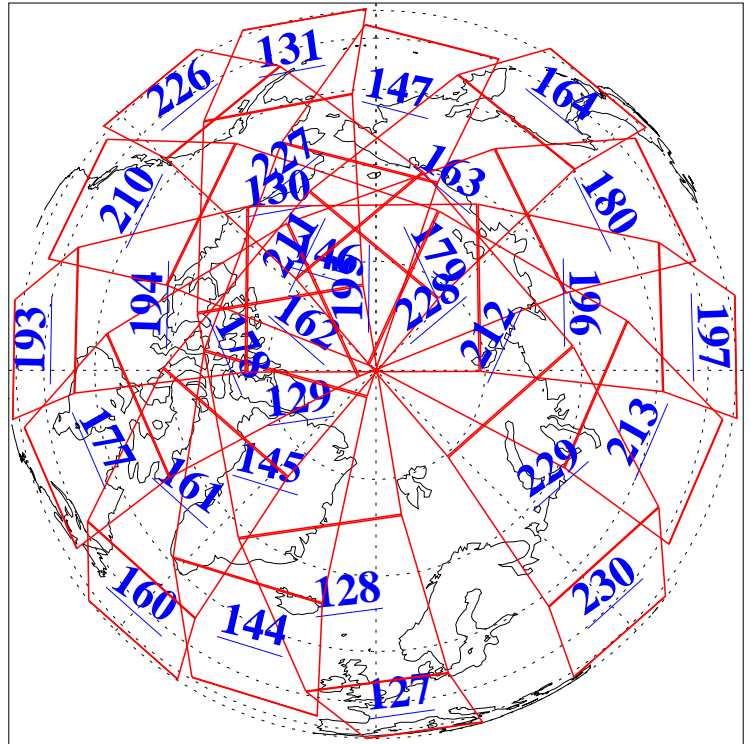

L1B Availability
AMSU Granules: 240
HSB Granules: 0
AIRS Granules: 240

13 Feb 2003
DoY 44
Aqua Day 285
Granules: 1 to 120

Granules: 121 to 240

Legend: AMSU Available, HSB Available, AIRS Available

L1B Availability
AMSU Granules: 240
HSB Granules: 0
AIRS Granules: 240

13 Feb 2003
DoY 44
Aqua Day 285

Ascending Granules

Descending Granules

Legend: AMSU Available, HSB Available, AIRS Available

L1B Availability
AMSU Granules: 240
HSB Granules: 0
AIRS Granules: 240

13 Feb 2003
DoY 44
Aqua Day 285

Northern Hemisphere Granules

Southern Hemisphere Granules

Legend: AMSU Available, HSB Available, AIRS Available