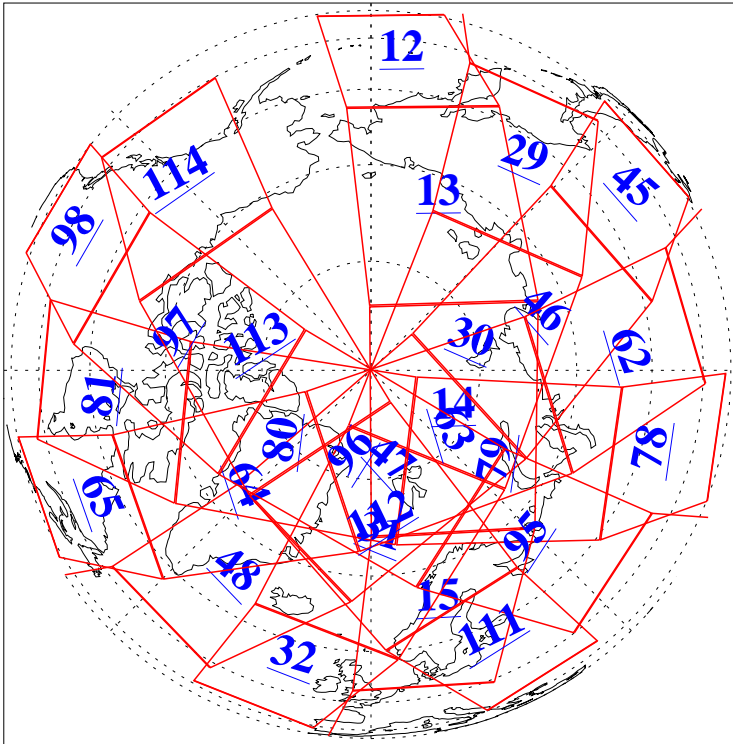

L1B Availability
AMSU Granules: 240
HSB Granules: 0
AIRS Granules: 240

13 Feb 2003
DoY 44
Aqua Day 285
Granules: 1 to 120

Granules: 121 to 240

Legend: AMSU Available, HSB Available, AIRS Available

L1B Availability
AMSU Granules: 240
HSB Granules: 0
AIRS Granules: 240

13 Feb 2003
DoY 44
Aqua Day 285

Ascending Granules

Descending Granules

Legend: AMSU Available, HSB Available, AIRS Available

L1B Availability
AMSU Granules: 240
HSB Granules: 0
AIRS Granules: 240

13 Feb 2003
DoY 44
Aqua Day 285

Northern Hemisphere Granules

Southern Hemisphere Granules

Legend: AMSU Available, HSB Available, AIRS Available