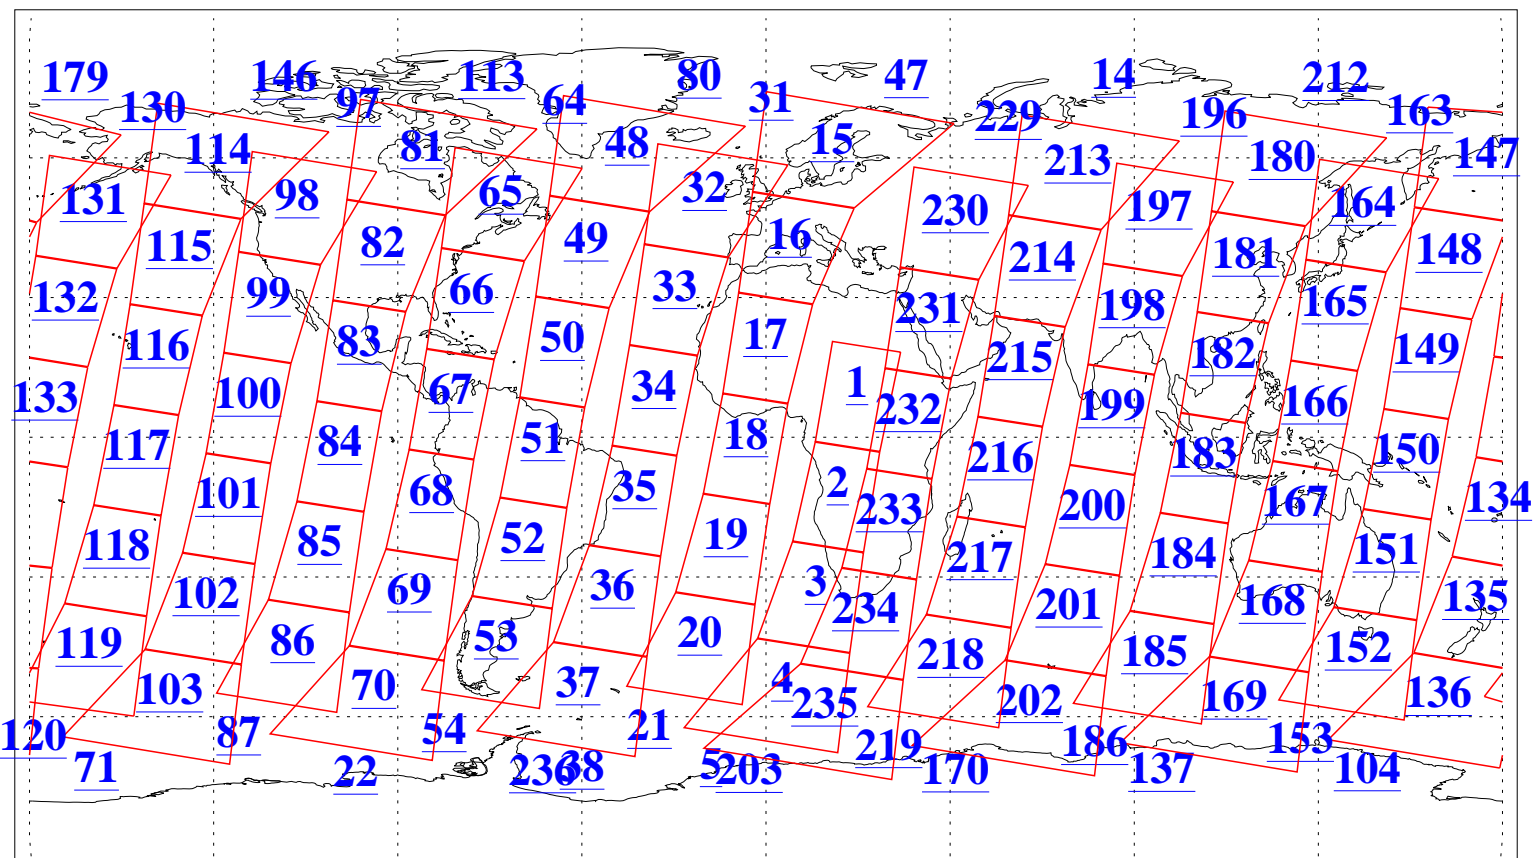

L1B Availability
AMSU Granules: 240
HSB Granules: 0
AIRS Granules: 240

13 Feb 2003
DoY 44
Aqua Day 285
Granules: 1 to 120

Granules: 121 to 240

Legend: AMSU Available, HSB Available, AIRS Available

L1B Availability
AMSU Granules: 240
HSB Granules: 0
AIRS Granules: 240

13 Feb 2003
DoY 44
Aqua Day 285

Ascending Granules

Descending Granules

Legend: AMSU Available, HSB Available, AIRS Available

L1B Availability
AMSU Granules: 240
HSB Granules: 0
AIRS Granules: 240

13 Feb 2003
DoY 44
Aqua Day 285

Northern Hemisphere Granules

Southern Hemisphere Granules

Legend: AMSU Available, HSB Available, AIRS Available