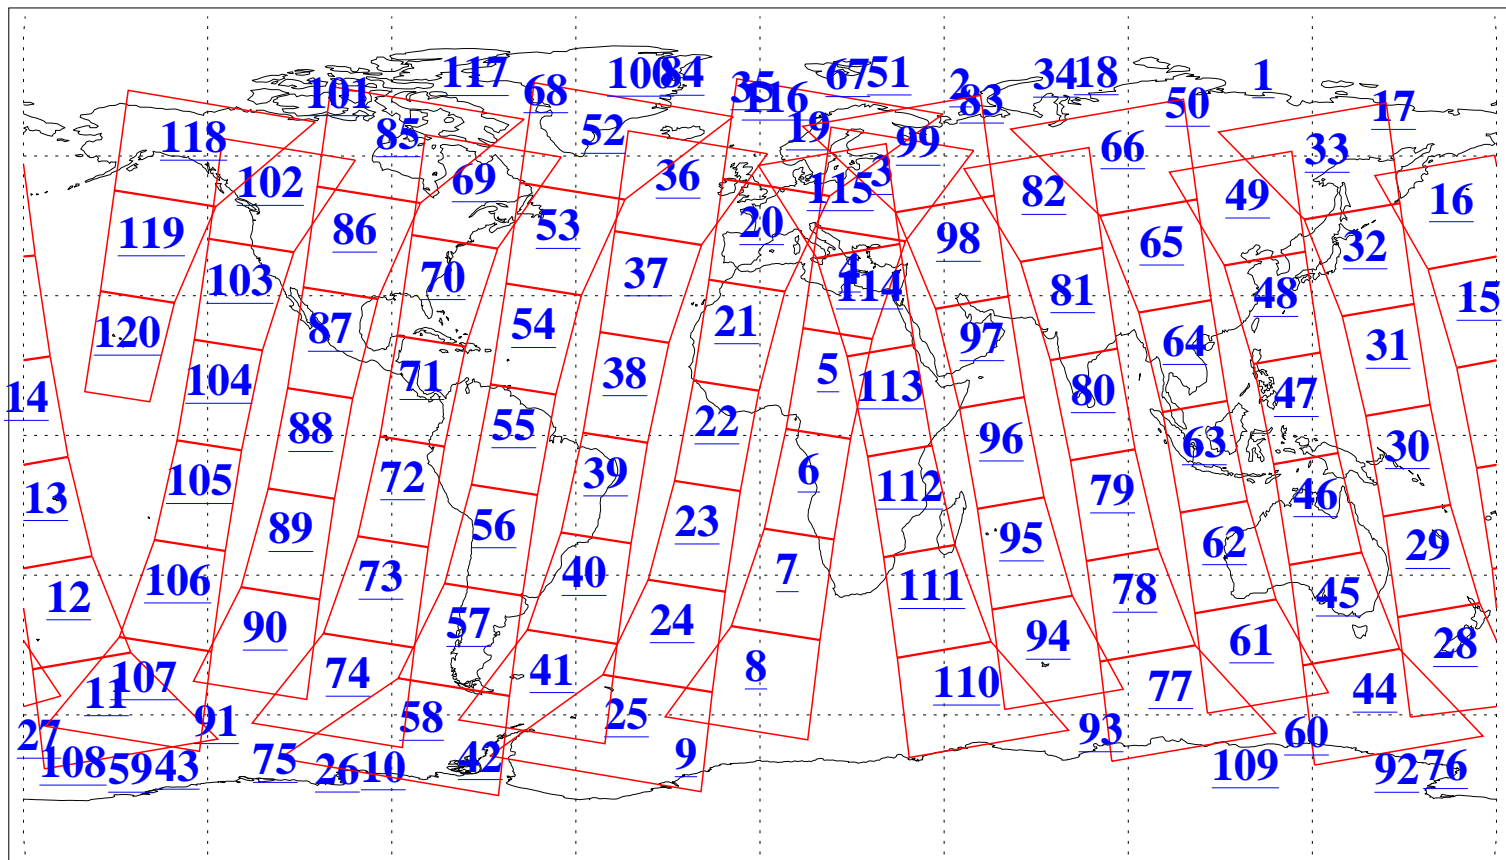

L1B Availability  
AMSU Granules: 240  
HSB Granules: 0  
AIRS Granules: 240

9 Feb 2003  
DoY 40  
Aqua Day 281  
Granules: 1 to 120

Granules: 121 to 240

Legend: AMSU Available, HSB Available, AIRS Available

L1B Availability  
AMSU Granules: 240  
HSB Granules: 0  
AIRS Granules: 240

9 Feb 2003  
DoY 40  
Aqua Day 281

Ascending Granules

Descending Granules

Legend: AMSU Available, HSB Available, AIRS Available

L1B Availability  
 AMSU Granules: 240  
 HSB Granules: 0  
 AIRS Granules: 240

9 Feb 2003  
 DoY 40  
 Aqua Day 281

Northern Hemisphere Granules

Southern Hemisphere Granules

Legend: AMSU Available, HSB Available, AIRS Available