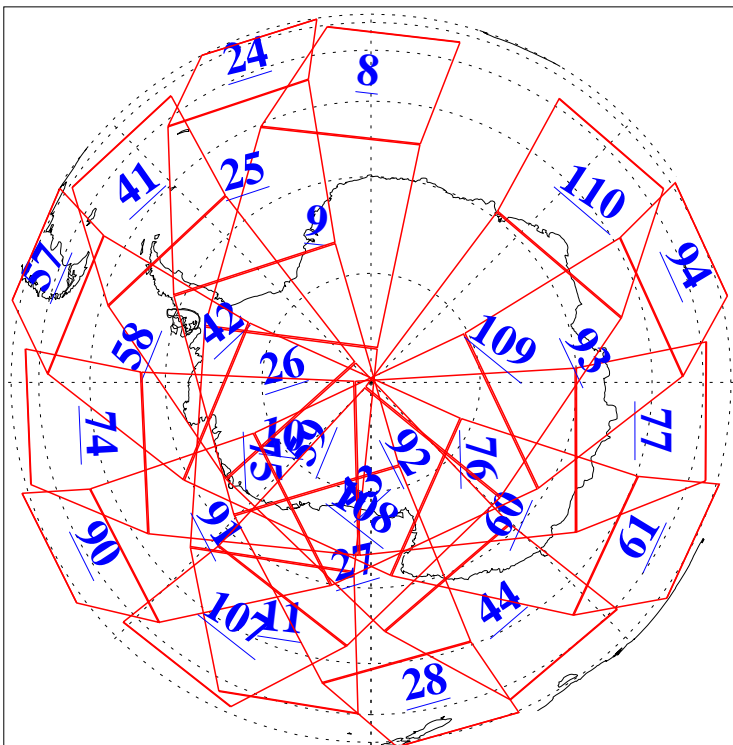

L1B Availability  
AMSU Granules: 240  
HSB Granules: 0  
AIRS Granules: 240

9 Feb 2003  
DoY 40  
Aqua Day 281  
Granules: 1 to 120

Granules: 121 to 240

Legend: AMSU Available, HSB Available, AIRS Available

L1B Availability  
AMSU Granules: 240  
HSB Granules: 0  
AIRS Granules: 240

9 Feb 2003  
DoY 40  
Aqua Day 281

Ascending Granules

Descending Granules

Legend: AMSU Available, HSB Available, AIRS Available

L1B Availability  
 AMSU Granules: 240  
 HSB Granules: 0  
 AIRS Granules: 240

9 Feb 2003  
 DoY 40  
 Aqua Day 281

Northern Hemisphere Granules

Southern Hemisphere Granules

Legend: AMSU Available, HSB Available, AIRS Available