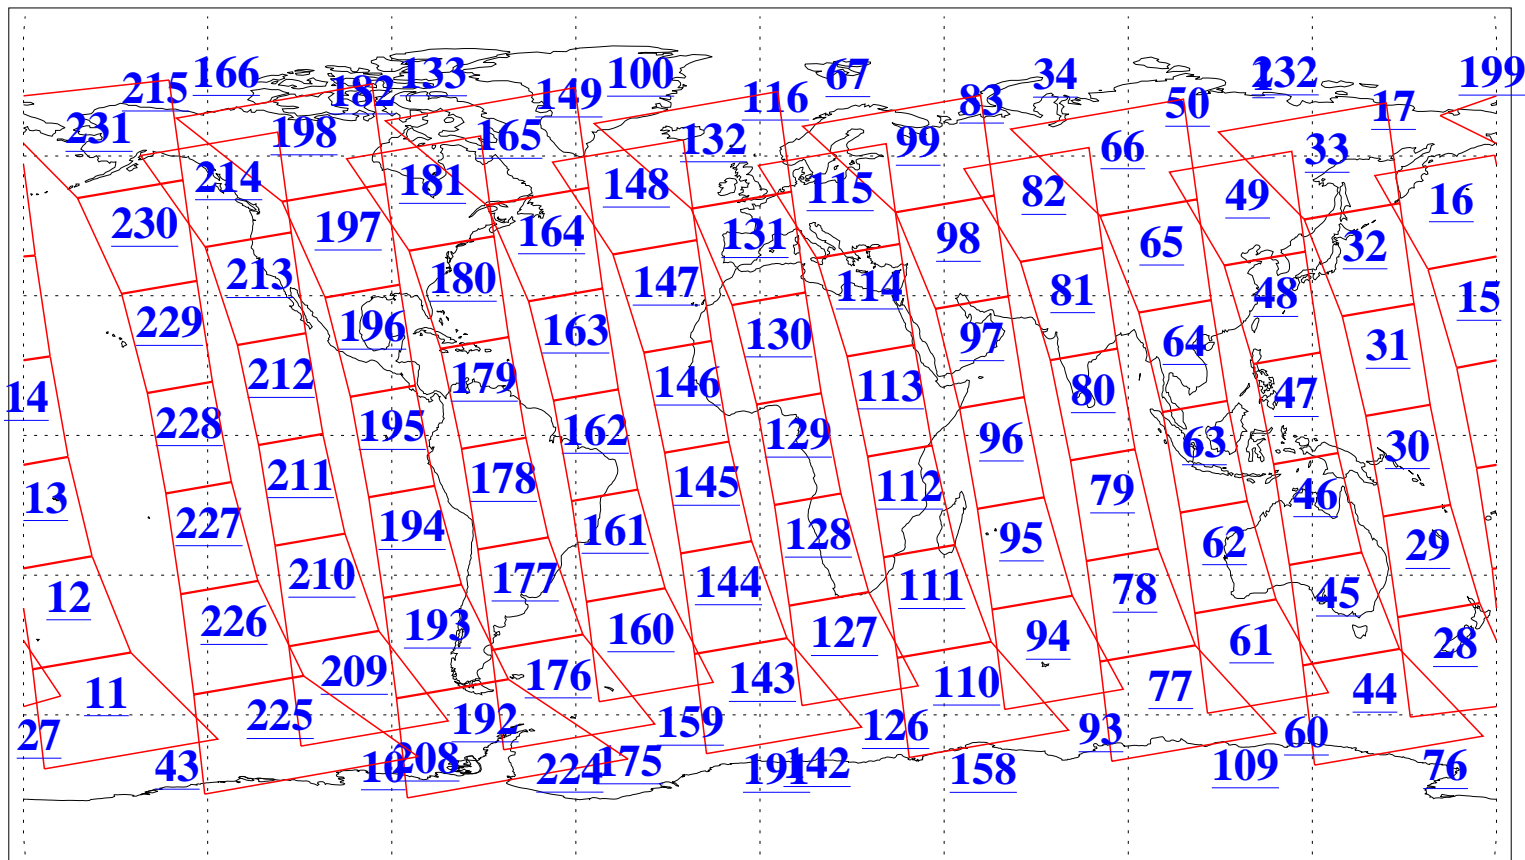

L1B Availability  
AMSU Granules: 240  
HSB Granules: 0  
AIRS Granules: 240

9 Feb 2003  
DoY 40  
Aqua Day 281  
Granules: 1 to 120

Granules: 121 to 240

Legend: AMSU Available, HSB Available, AIRS Available

L1B Availability  
AMSU Granules: 240  
HSB Granules: 0  
AIRS Granules: 240

9 Feb 2003  
DoY 40  
Aqua Day 281

Ascending Granules

Descending Granules

Legend: AMSU Available, HSB Available, AIRS Available

L1B Availability  
 AMSU Granules: 240  
 HSB Granules: 0  
 AIRS Granules: 240

9 Feb 2003  
 DoY 40  
 Aqua Day 281

Northern Hemisphere Granules

Southern Hemisphere Granules

Legend: AMSU Available, HSB Available, AIRS Available