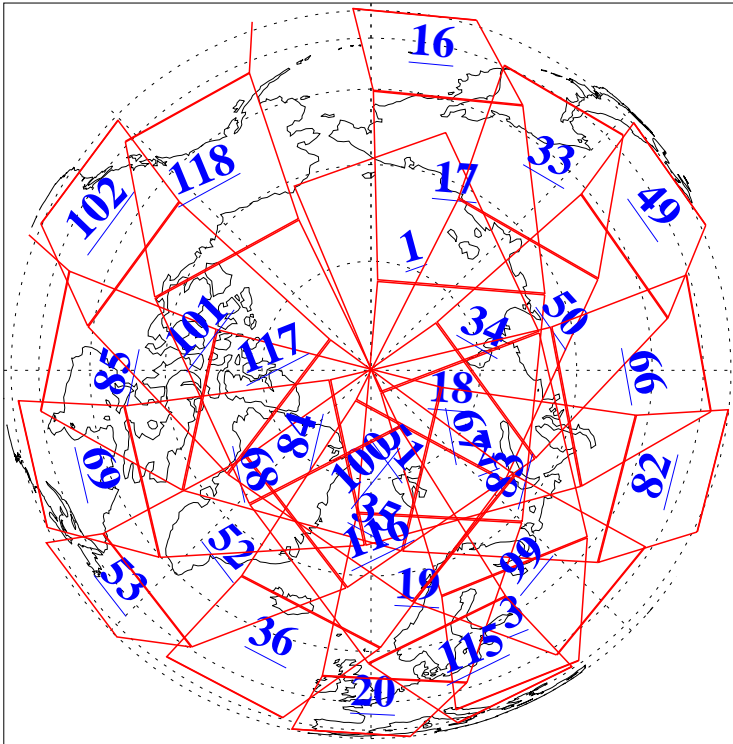

L1B Availability  
AMSU Granules: 240  
HSB Granules: 0  
AIRS Granules: 240

9 Feb 2003  
DoY 40  
Aqua Day 281  
Granules: 1 to 120

Granules: 121 to 240

Legend: AMSU Available, HSB Available, AIRS Available

L1B Availability  
AMSU Granules: 240  
HSB Granules: 0  
AIRS Granules: 240

9 Feb 2003  
DoY 40  
Aqua Day 281

Ascending Granules

Descending Granules

Legend: AMSU Available, HSB Available, AIRS Available

L1B Availability  
 AMSU Granules: 240  
 HSB Granules: 0  
 AIRS Granules: 240

9 Feb 2003  
 DoY 40  
 Aqua Day 281

Northern Hemisphere Granules

Southern Hemisphere Granules

Legend: AMSU Available, HSB Available, AIRS Available