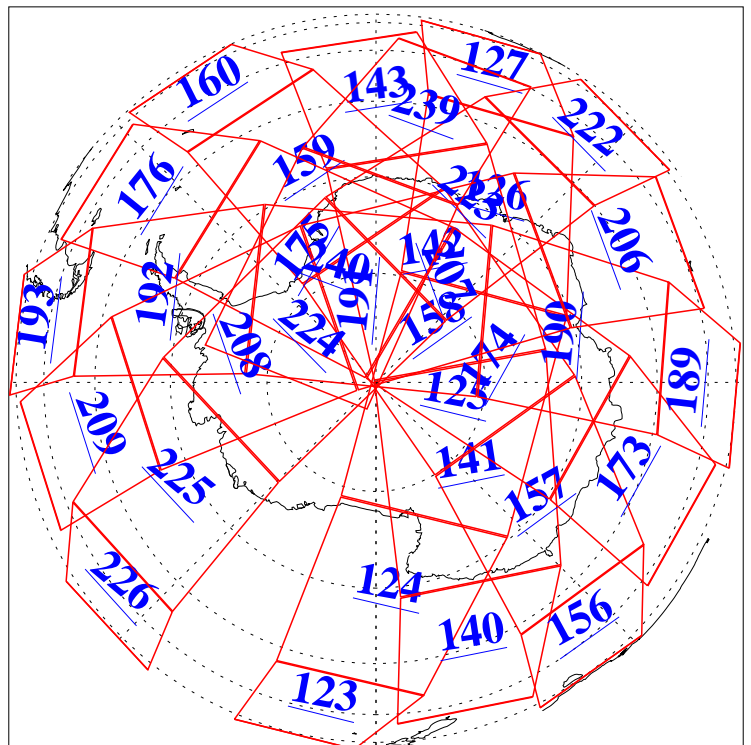

L1B Availability  
AMSU Granules: 240  
HSB Granules: 0  
AIRS Granules: 240

9 Feb 2003  
DoY 40  
Aqua Day 281  
Granules: 1 to 120

Granules: 121 to 240

Legend: AMSU Available, HSB Available, AIRS Available

L1B Availability  
AMSU Granules: 240  
HSB Granules: 0  
AIRS Granules: 240

9 Feb 2003  
DoY 40  
Aqua Day 281

Ascending Granules

Descending Granules

Legend: AMSU Available, HSB Available, AIRS Available

L1B Availability  
 AMSU Granules: 240  
 HSB Granules: 0  
 AIRS Granules: 240

9 Feb 2003  
 DoY 40  
 Aqua Day 281

Northern Hemisphere Granules

Southern Hemisphere Granules

Legend: AMSU Available, HSB Available, AIRS Available