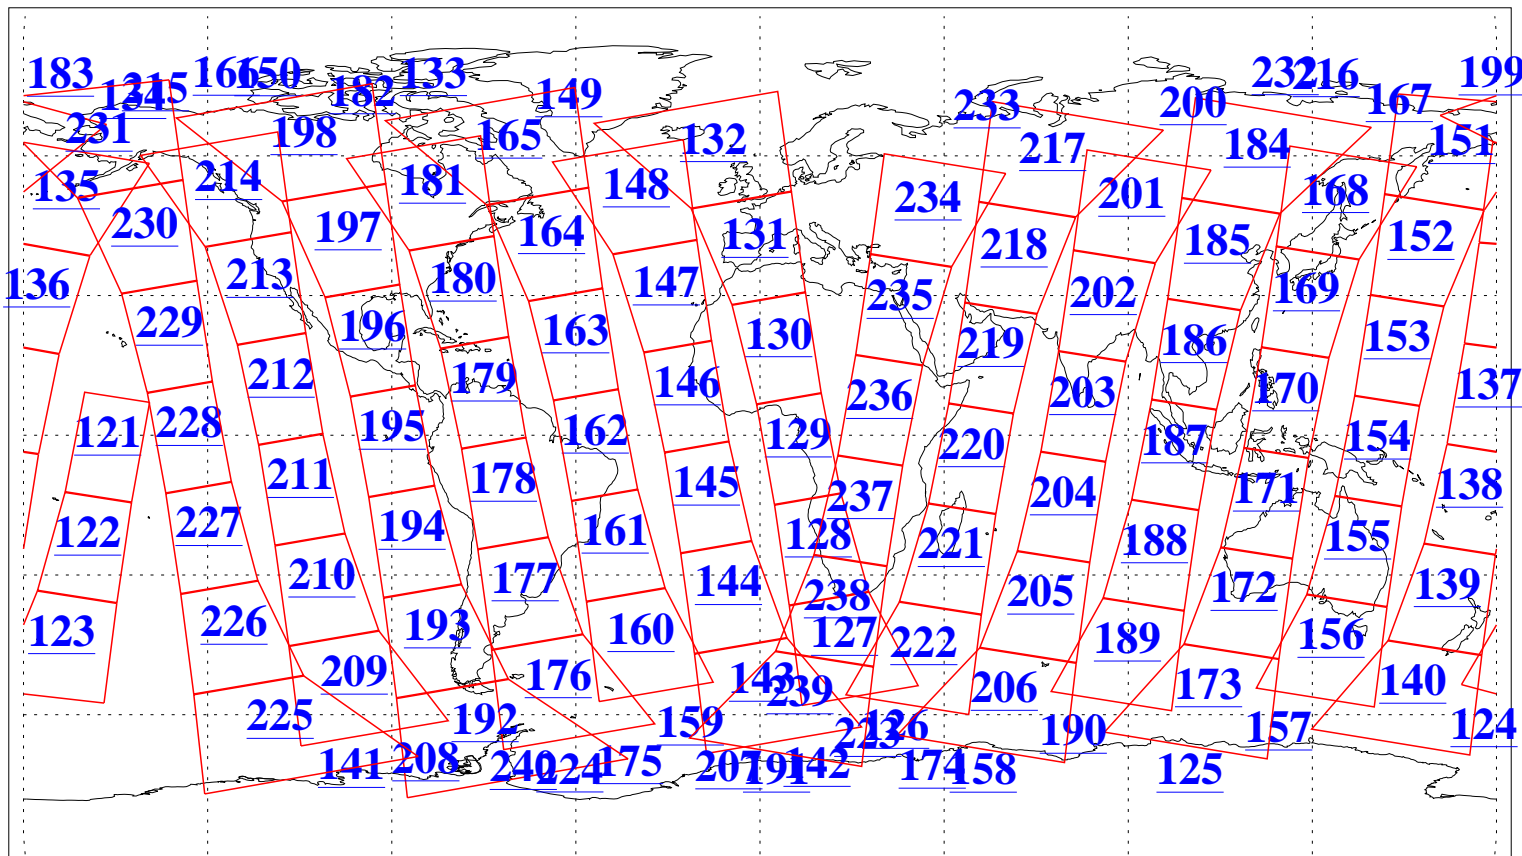

L1B Availability  
AMSU Granules: 240  
HSB Granules: 0  
AIRS Granules: 240

9 Feb 2003  
DoY 40  
Aqua Day 281  
Granules: 1 to 120

Granules: 121 to 240

Legend: AMSU Available, HSB Available, AIRS Available

L1B Availability  
AMSU Granules: 240  
HSB Granules: 0  
AIRS Granules: 240

9 Feb 2003  
DoY 40  
Aqua Day 281

Ascending Granules

Descending Granules

Legend: AMSU Available, HSB Available, AIRS Available

L1B Availability  
 AMSU Granules: 240  
 HSB Granules: 0  
 AIRS Granules: 240

9 Feb 2003  
 DoY 40  
 Aqua Day 281

Northern Hemisphere Granules

Southern Hemisphere Granules

Legend: AMSU Available, HSB Available, AIRS Available