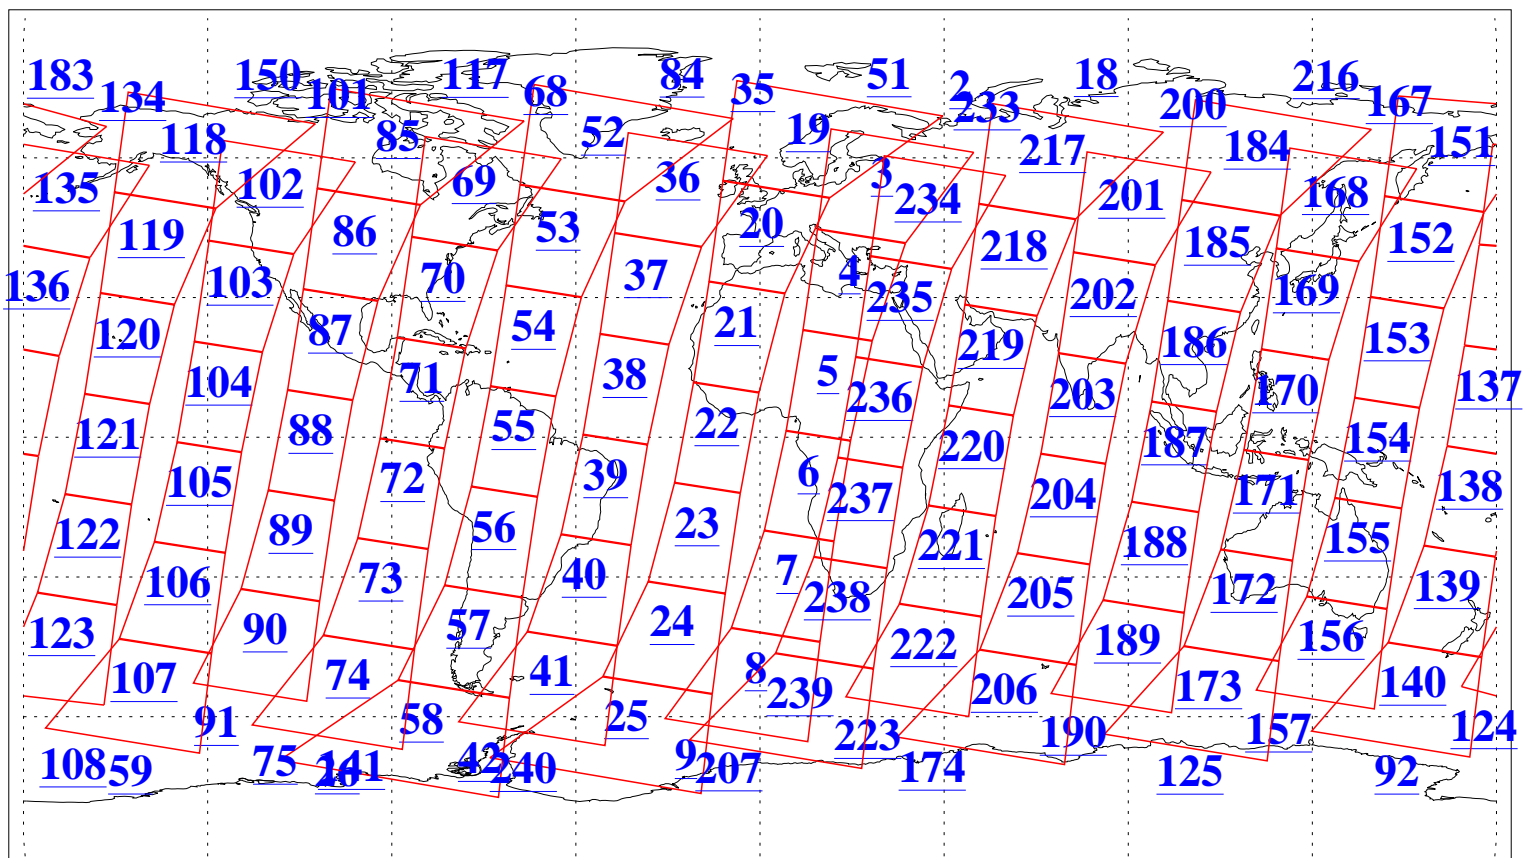

L1B Availability  
AMSU Granules: 240  
HSB Granules: 0  
AIRS Granules: 240

9 Feb 2003  
DoY 40  
Aqua Day 281  
Granules: 1 to 120

Granules: 121 to 240

Legend: AMSU Available, HSB Available, AIRS Available

L1B Availability  
AMSU Granules: 240  
HSB Granules: 0  
AIRS Granules: 240

9 Feb 2003  
DoY 40  
Aqua Day 281

Ascending Granules

Descending Granules

Legend: AMSU Available, HSB Available, AIRS Available

L1B Availability  
 AMSU Granules: 240  
 HSB Granules: 0  
 AIRS Granules: 240

9 Feb 2003  
 DoY 40  
 Aqua Day 281

Northern Hemisphere Granules

Southern Hemisphere Granules

Legend: AMSU Available, HSB Available, AIRS Available