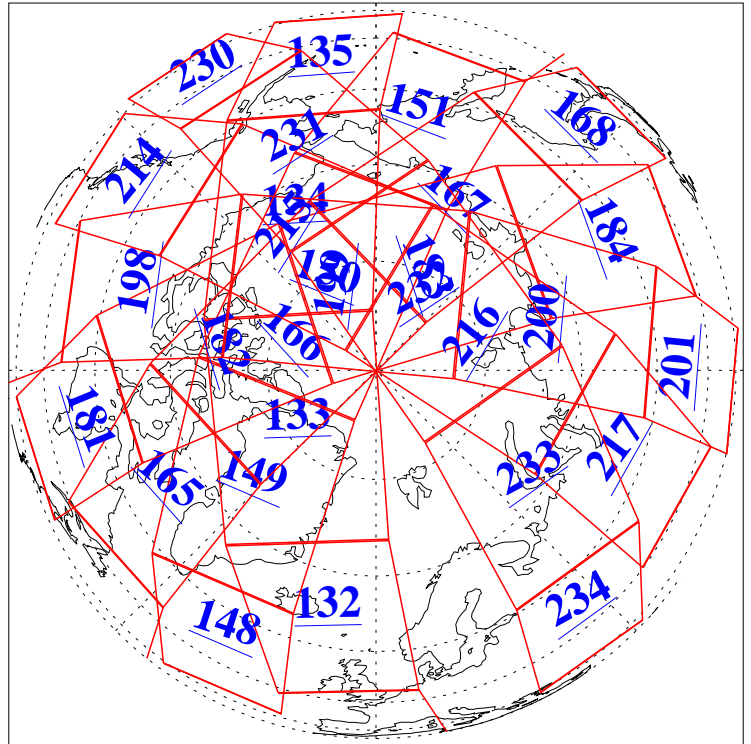

L1B Availability  
AMSU Granules: 240  
HSB Granules: 0  
AIRS Granules: 240

9 Feb 2003  
DoY 40  
Aqua Day 281  
Granules: 1 to 120

Granules: 121 to 240

Legend: AMSU Available, HSB Available, AIRS Available

L1B Availability  
AMSU Granules: 240  
HSB Granules: 0  
AIRS Granules: 240

9 Feb 2003  
DoY 40  
Aqua Day 281

Ascending Granules

Descending Granules

Legend: AMSU Available, HSB Available, AIRS Available

L1B Availability  
 AMSU Granules: 240  
 HSB Granules: 0  
 AIRS Granules: 240

9 Feb 2003  
 DoY 40  
 Aqua Day 281

Northern Hemisphere Granules

Southern Hemisphere Granules

Legend: AMSU Available, HSB Available, AIRS Available