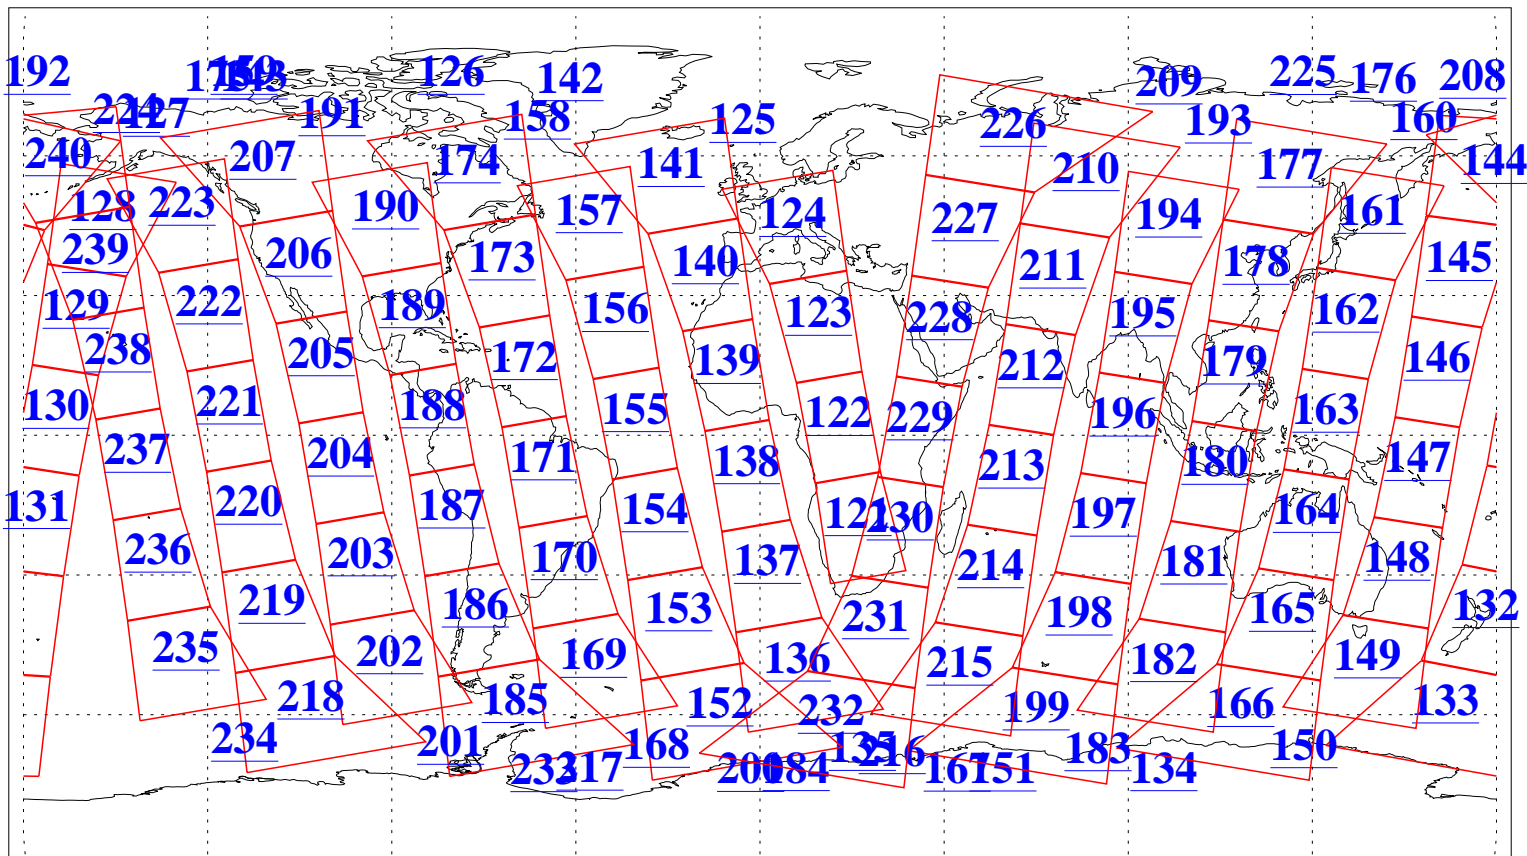

L1B Availability  
AMSU Granules: 240  
HSB Granules: 0  
AIRS Granules: 240

8 Feb 2003  
DoY 39  
Aqua Day 280  
Granules: 1 to 120

Granules: 121 to 240

Legend: AMSU Available, HSB Available, AIRS Available

L1B Availability  
AMSU Granules: 240  
HSB Granules: 0  
AIRS Granules: 240

8 Feb 2003  
DoY 39  
Aqua Day 280

Ascending Granules

Descending Granules

Legend: AMSU Available, HSB Available, AIRS Available

L1B Availability  
 AMSU Granules: 240  
 HSB Granules: 0  
 AIRS Granules: 240

8 Feb 2003  
 DoY 39  
 Aqua Day 280

Northern Hemisphere Granules

Southern Hemisphere Granules

Legend: AMSU Available, HSB Available, AIRS Available