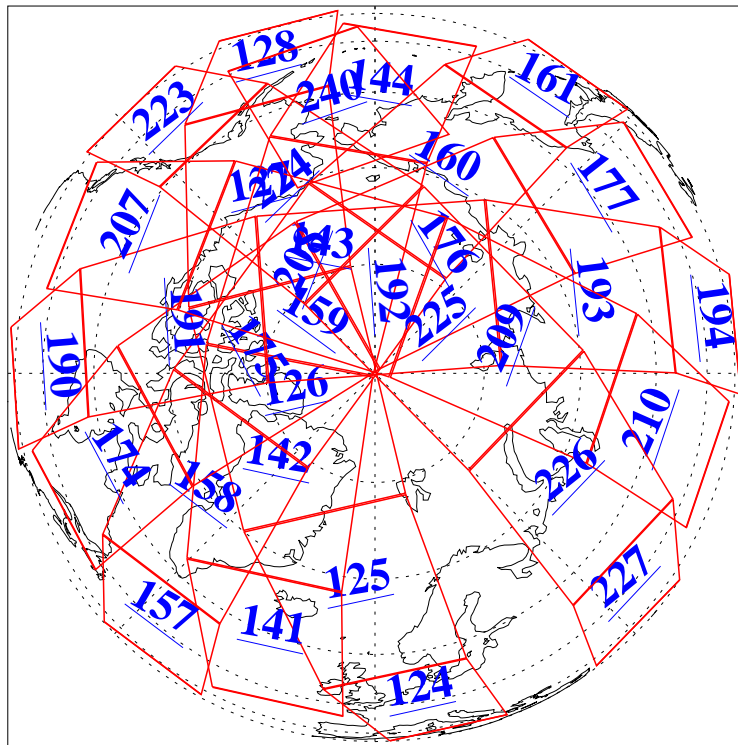

L1B Availability  
AMSU Granules: 240  
HSB Granules: 0  
AIRS Granules: 240

8 Feb 2003  
DoY 39  
Aqua Day 280  
Granules: 1 to 120

Granules: 121 to 240

Legend: AMSU Available, HSB Available, AIRS Available

L1B Availability  
AMSU Granules: 240  
HSB Granules: 0  
AIRS Granules: 240

8 Feb 2003  
DoY 39  
Aqua Day 280

Ascending Granules

Descending Granules

Legend: AMSU Available, HSB Available, AIRS Available

L1B Availability  
 AMSU Granules: 240  
 HSB Granules: 0  
 AIRS Granules: 240

8 Feb 2003  
 DoY 39  
 Aqua Day 280

Northern Hemisphere Granules

Southern Hemisphere Granules

Legend: AMSU Available, HSB Available, AIRS Available