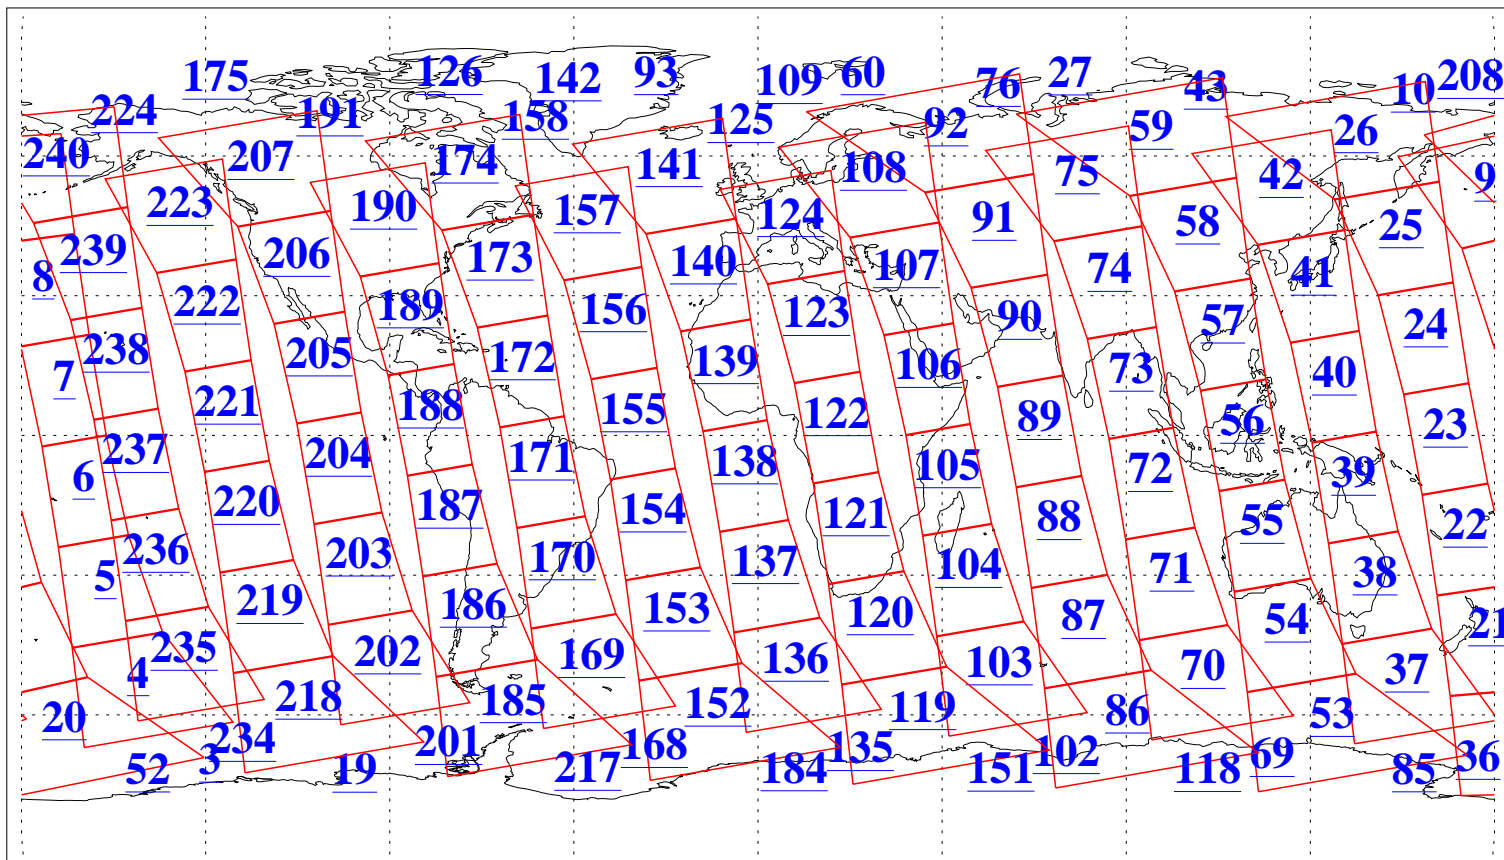

L1B Availability  
AMSU Granules: 240  
HSB Granules: 0  
AIRS Granules: 240

8 Feb 2003  
DoY 39  
Aqua Day 280  
Granules: 1 to 120

Granules: 121 to 240

Legend: AMSU Available, HSB Available, AIRS Available

L1B Availability  
AMSU Granules: 240  
HSB Granules: 0  
AIRS Granules: 240

8 Feb 2003  
DoY 39  
Aqua Day 280

Ascending Granules

Descending Granules

Legend: AMSU Available, HSB Available, AIRS Available

L1B Availability  
 AMSU Granules: 240  
 HSB Granules: 0  
 AIRS Granules: 240

8 Feb 2003  
 DoY 39  
 Aqua Day 280

Northern Hemisphere Granules

Southern Hemisphere Granules

Legend: AMSU Available, HSB Available, AIRS Available