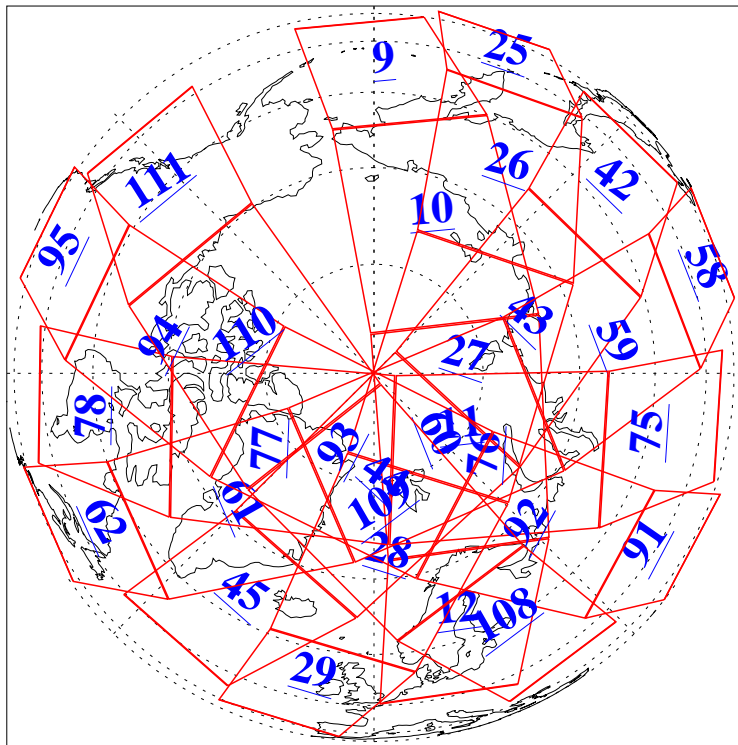

L1B Availability  
AMSU Granules: 240  
HSB Granules: 0  
AIRS Granules: 240

8 Feb 2003  
DoY 39  
Aqua Day 280  
Granules: 1 to 120

Granules: 121 to 240

Legend: AMSU Available, HSB Available, AIRS Available

L1B Availability  
AMSU Granules: 240  
HSB Granules: 0  
AIRS Granules: 240

8 Feb 2003  
DoY 39  
Aqua Day 280

Ascending Granules

Descending Granules

Legend: AMSU Available, HSB Available, AIRS Available

L1B Availability  
 AMSU Granules: 240  
 HSB Granules: 0  
 AIRS Granules: 240

8 Feb 2003  
 DoY 39  
 Aqua Day 280

Northern Hemisphere Granules

Southern Hemisphere Granules

Legend: AMSU Available, HSB Available, AIRS Available