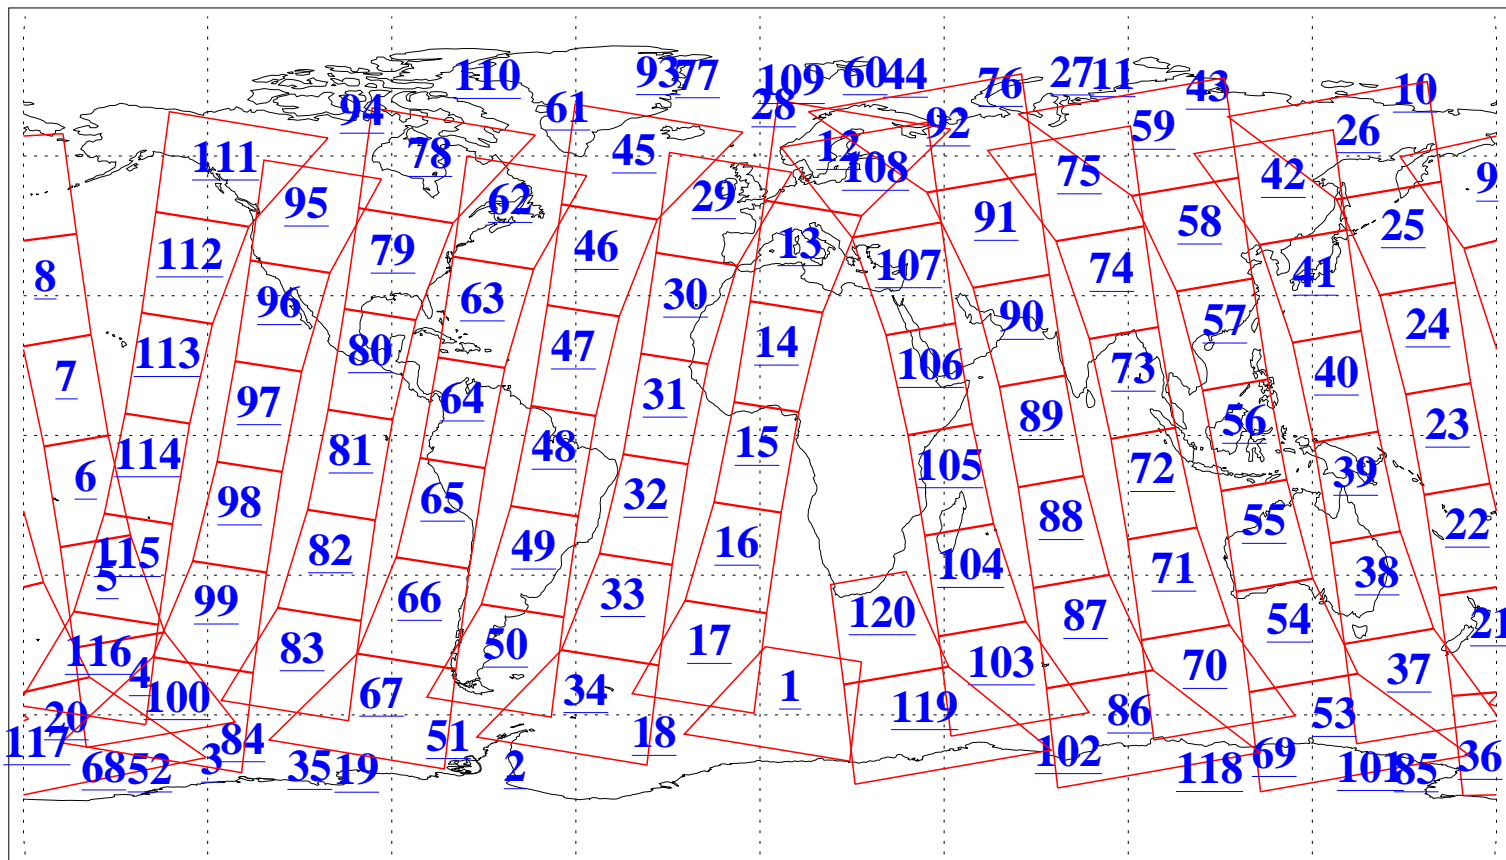

L1B Availability  
AMSU Granules: 240  
HSB Granules: 0  
AIRS Granules: 240

8 Feb 2003  
DoY 39  
Aqua Day 280  
Granules: 1 to 120

Granules: 121 to 240

Legend: AMSU Available, HSB Available, AIRS Available

L1B Availability  
AMSU Granules: 240  
HSB Granules: 0  
AIRS Granules: 240

8 Feb 2003  
DoY 39  
Aqua Day 280

Ascending Granules

Descending Granules

Legend: AMSU Available, HSB Available, AIRS Available

L1B Availability  
 AMSU Granules: 240  
 HSB Granules: 0  
 AIRS Granules: 240

8 Feb 2003  
 DoY 39  
 Aqua Day 280

Northern Hemisphere Granules

Southern Hemisphere Granules

Legend: AMSU Available, HSB Available, AIRS Available