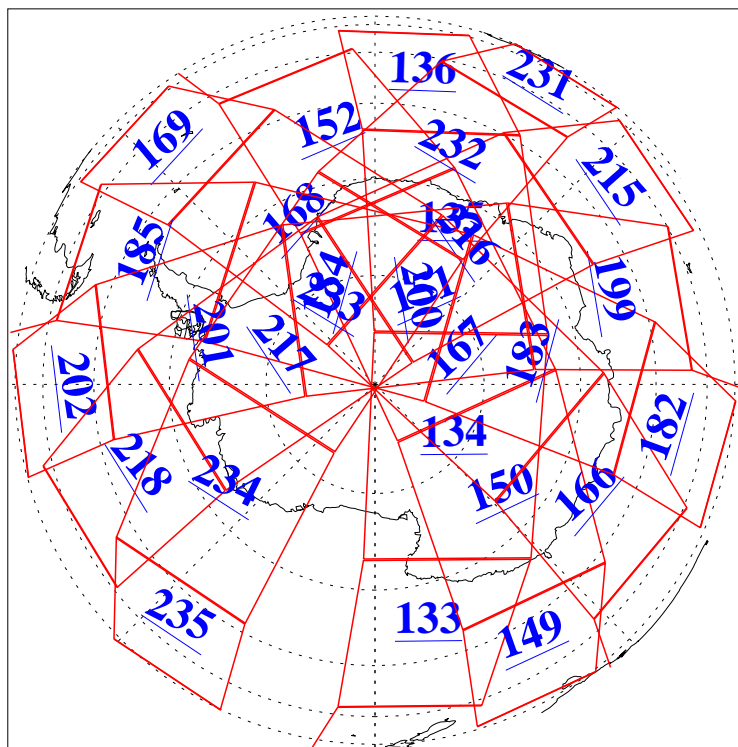

L1B Availability  
AMSU Granules: 240  
HSB Granules: 0  
AIRS Granules: 240

8 Feb 2003  
DoY 39  
Aqua Day 280  
Granules: 1 to 120

Granules: 121 to 240

Legend: AMSU Available, HSB Available, AIRS Available

L1B Availability  
AMSU Granules: 240  
HSB Granules: 0  
AIRS Granules: 240

8 Feb 2003  
DoY 39  
Aqua Day 280

Ascending Granules

Descending Granules

Legend: AMSU Available, HSB Available, AIRS Available

L1B Availability  
 AMSU Granules: 240  
 HSB Granules: 0  
 AIRS Granules: 240

8 Feb 2003  
 DoY 39  
 Aqua Day 280

Northern Hemisphere Granules

Southern Hemisphere Granules

Legend: AMSU Available, HSB Available, AIRS Available