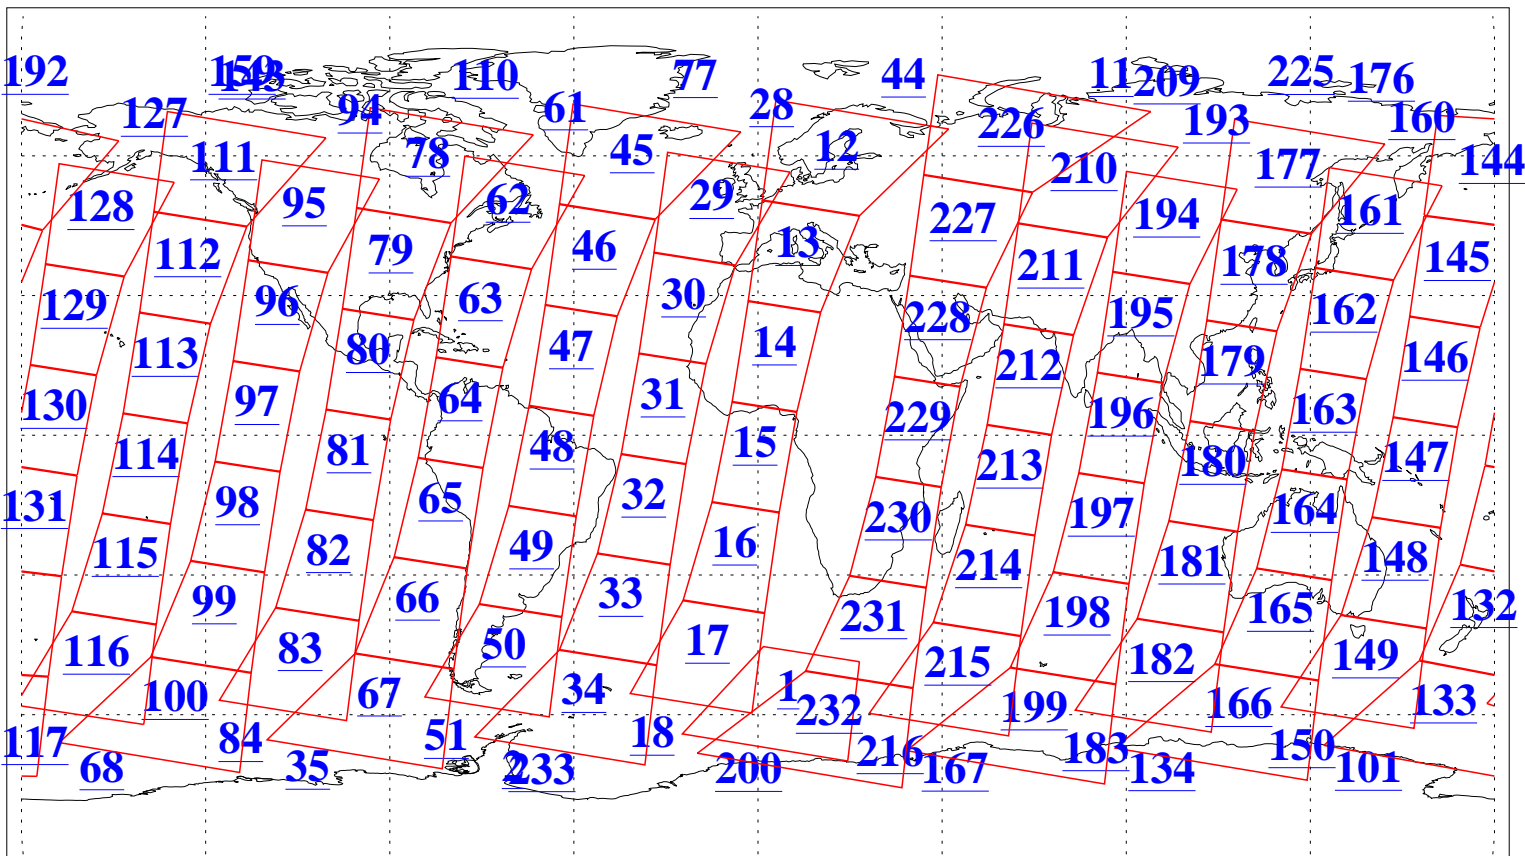

L1B Availability  
AMSU Granules: 240  
HSB Granules: 0  
AIRS Granules: 240

8 Feb 2003  
DoY 39  
Aqua Day 280  
Granules: 1 to 120

Granules: 121 to 240

Legend: AMSU Available, HSB Available, AIRS Available

L1B Availability  
AMSU Granules: 240  
HSB Granules: 0  
AIRS Granules: 240

8 Feb 2003  
DoY 39  
Aqua Day 280

Ascending Granules

Descending Granules

Legend: AMSU Available, HSB Available, AIRS Available

L1B Availability  
 AMSU Granules: 240  
 HSB Granules: 0  
 AIRS Granules: 240

8 Feb 2003  
 DoY 39  
 Aqua Day 280

Northern Hemisphere Granules

Southern Hemisphere Granules

Legend: AMSU Available, HSB Available, AIRS Available