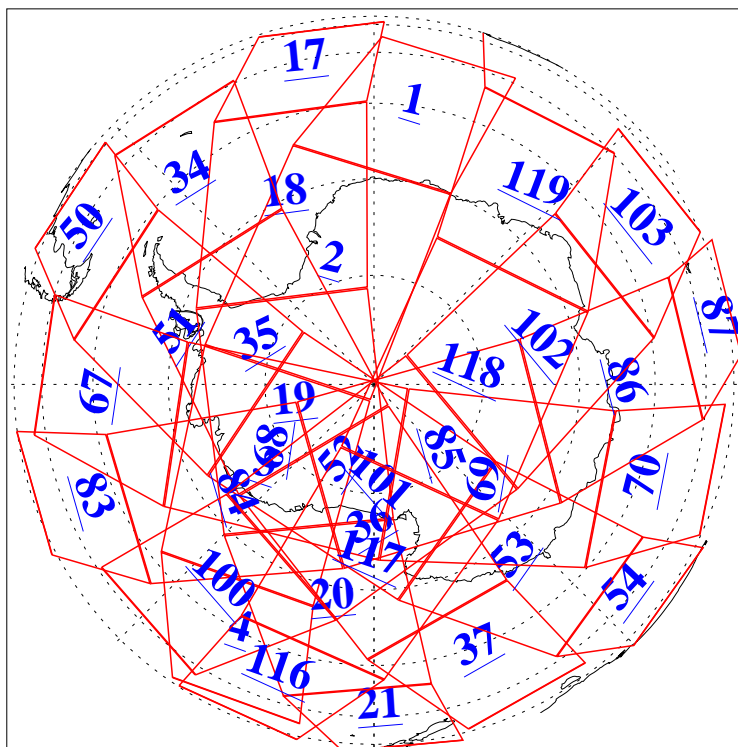

L1B Availability  
AMSU Granules: 240  
HSB Granules: 0  
AIRS Granules: 240

8 Feb 2003  
DoY 39  
Aqua Day 280  
Granules: 1 to 120

Granules: 121 to 240

Legend: AMSU Available, HSB Available, AIRS Available

L1B Availability  
AMSU Granules: 240  
HSB Granules: 0  
AIRS Granules: 240

8 Feb 2003  
DoY 39  
Aqua Day 280

Ascending Granules

Descending Granules

Legend: AMSU Available, HSB Available, AIRS Available

L1B Availability  
 AMSU Granules: 240  
 HSB Granules: 0  
 AIRS Granules: 240

8 Feb 2003  
 DoY 39  
 Aqua Day 280

Northern Hemisphere Granules

Southern Hemisphere Granules

Legend: AMSU Available, HSB Available, AIRS Available