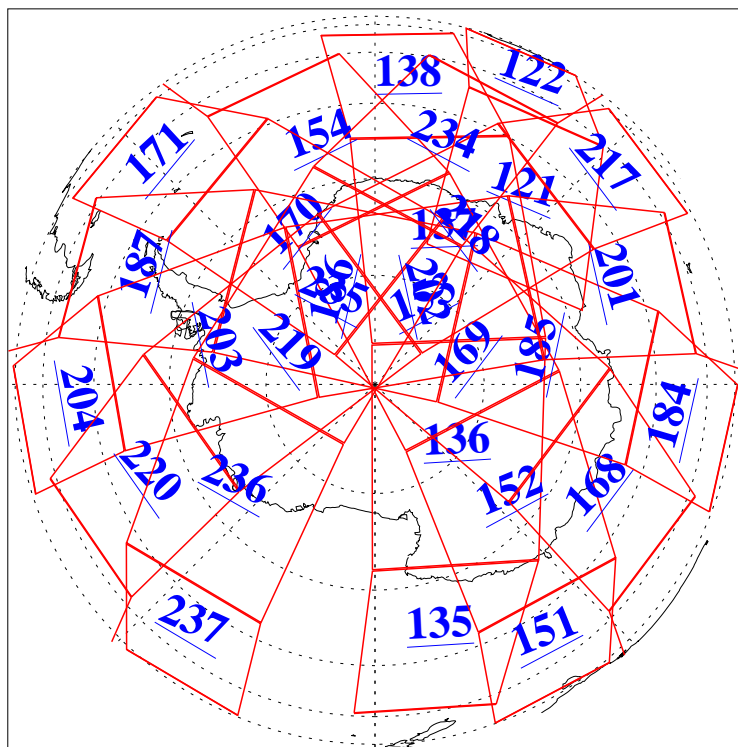

L1B Availability
AMSU Granules: 240
HSB Granules: 0
AIRS Granules: 240

6 Feb 2003
DoY 37
Aqua Day 278
Granules: 1 to 120

Granules: 121 to 240

Legend: AMSU Available, HSB Available, AIRS Available

L1B Availability
AMSU Granules: 240
HSB Granules: 0
AIRS Granules: 240

6 Feb 2003
DoY 37
Aqua Day 278

Ascending Granules

Descending Granules

Legend: AMSU Available, HSB Available, AIRS Available

L1B Availability
 AMSU Granules: 240
 HSB Granules: 0
 AIRS Granules: 240

6 Feb 2003
 DoY 37
 Aqua Day 278

Northern Hemisphere Granules

Southern Hemisphere Granules

Legend: AMSU Available, HSB Available, AIRS Available