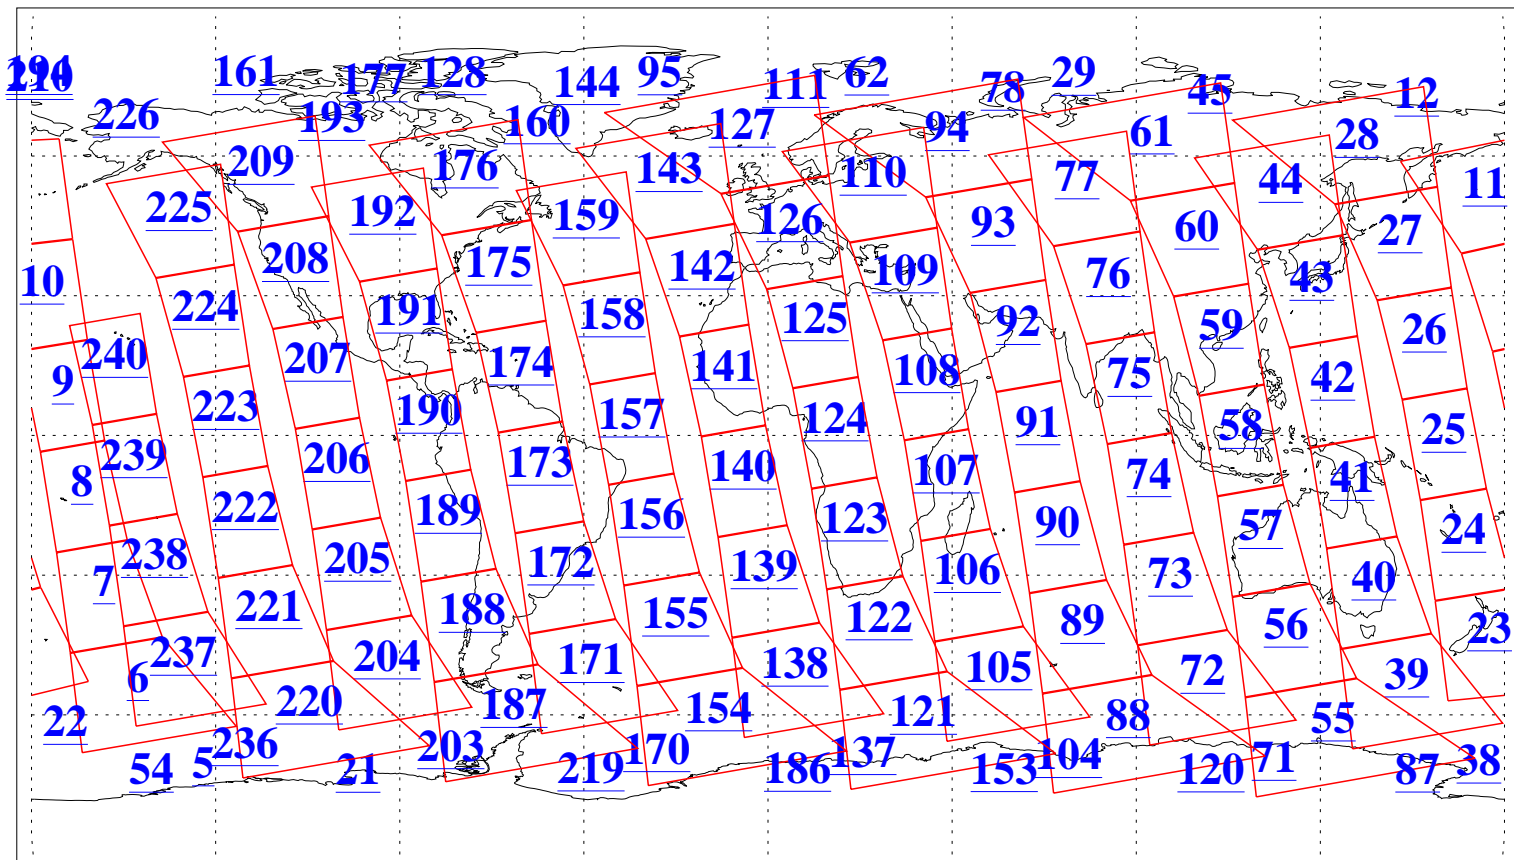

L1B Availability
AMSU Granules: 240
HSB Granules: 0
AIRS Granules: 240

6 Feb 2003
DoY 37
Aqua Day 278
Granules: 1 to 120

Granules: 121 to 240

Legend: AMSU Available, HSB Available, AIRS Available

L1B Availability
AMSU Granules: 240
HSB Granules: 0
AIRS Granules: 240

6 Feb 2003
DoY 37
Aqua Day 278

Ascending Granules

Descending Granules

Legend: AMSU Available, HSB Available, AIRS Available

L1B Availability
 AMSU Granules: 240
 HSB Granules: 0
 AIRS Granules: 240

6 Feb 2003
 DoY 37
 Aqua Day 278

Northern Hemisphere Granules

Southern Hemisphere Granules

Legend: AMSU Available, HSB Available, AIRS Available