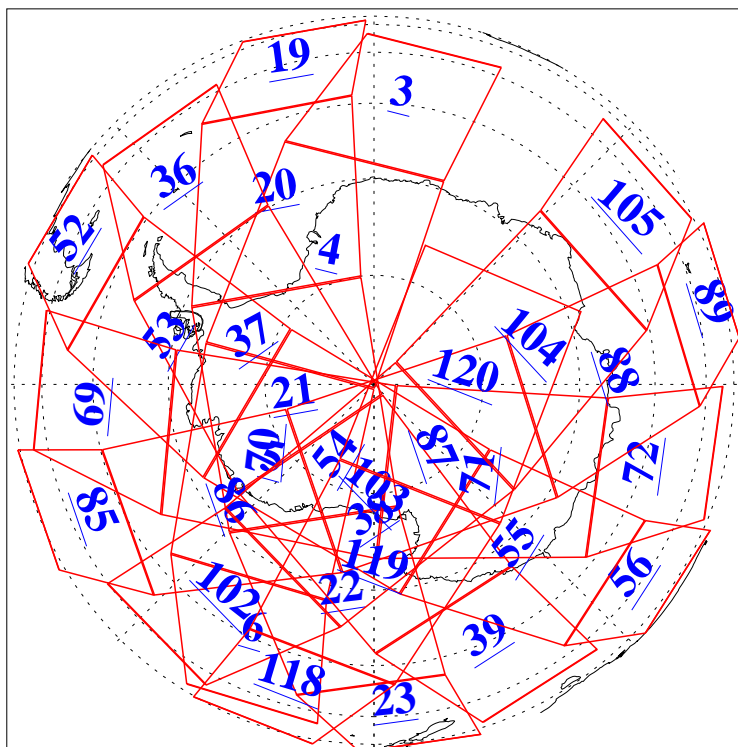

L1B Availability
AMSU Granules: 240
HSB Granules: 0
AIRS Granules: 240

6 Feb 2003
DoY 37
Aqua Day 278
Granules: 1 to 120

Granules: 121 to 240

Legend: AMSU Available, HSB Available, AIRS Available

L1B Availability
AMSU Granules: 240
HSB Granules: 0
AIRS Granules: 240

6 Feb 2003
DoY 37
Aqua Day 278

Ascending Granules

Descending Granules

Legend: AMSU Available, HSB Available, AIRS Available

L1B Availability
 AMSU Granules: 240
 HSB Granules: 0
 AIRS Granules: 240

6 Feb 2003
 DoY 37
 Aqua Day 278

Northern Hemisphere Granules

Southern Hemisphere Granules

Legend: AMSU Available, HSB Available, AIRS Available