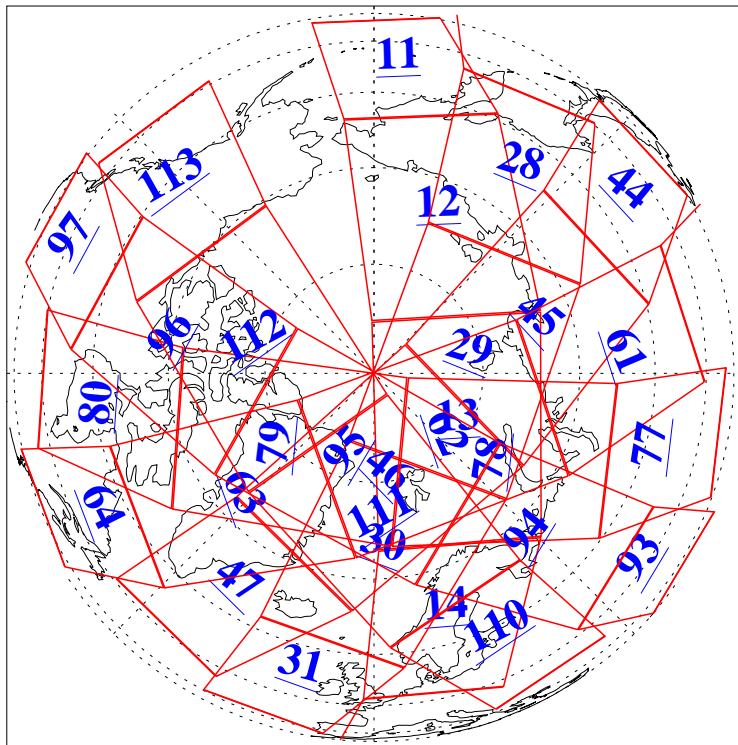

L1B Availability
AMSU Granules: 240
HSB Granules: 0
AIRS Granules: 240

6 Feb 2003
DoY 37
Aqua Day 278
Granules: 1 to 120

Granules: 121 to 240

Legend: AMSU Available, HSB Available, AIRS Available

L1B Availability
AMSU Granules: 240
HSB Granules: 0
AIRS Granules: 240

6 Feb 2003
DoY 37
Aqua Day 278

Ascending Granules

Descending Granules

Legend: AMSU Available, HSB Available, AIRS Available

L1B Availability
 AMSU Granules: 240
 HSB Granules: 0
 AIRS Granules: 240

6 Feb 2003
 DoY 37
 Aqua Day 278

Northern Hemisphere Granules

Southern Hemisphere Granules

Legend: AMSU Available, HSB Available, AIRS Available