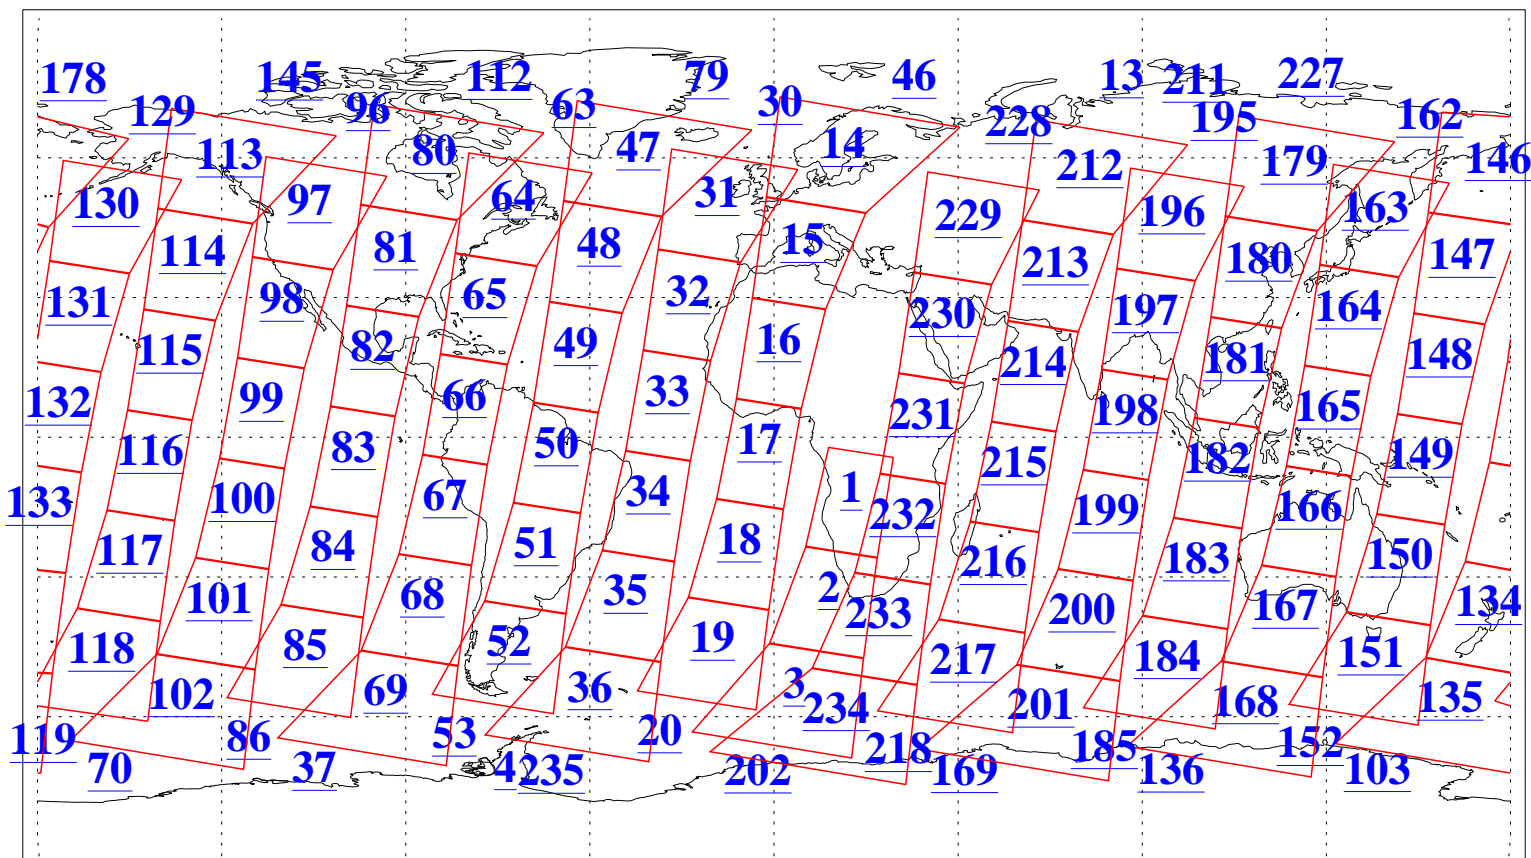

L1B Availability
AMSU Granules: 240
HSB Granules: 0
AIRS Granules: 240

6 Feb 2003
DoY 37
Aqua Day 278
Granules: 1 to 120

Granules: 121 to 240

Legend: AMSU Available, HSB Available, AIRS Available

L1B Availability
AMSU Granules: 240
HSB Granules: 0
AIRS Granules: 240

6 Feb 2003
DoY 37
Aqua Day 278

Ascending Granules

Descending Granules

Legend: AMSU Available, HSB Available, AIRS Available

L1B Availability
 AMSU Granules: 240
 HSB Granules: 0
 AIRS Granules: 240

6 Feb 2003
 DoY 37
 Aqua Day 278

Northern Hemisphere Granules

Southern Hemisphere Granules

Legend: AMSU Available, HSB Available, AIRS Available