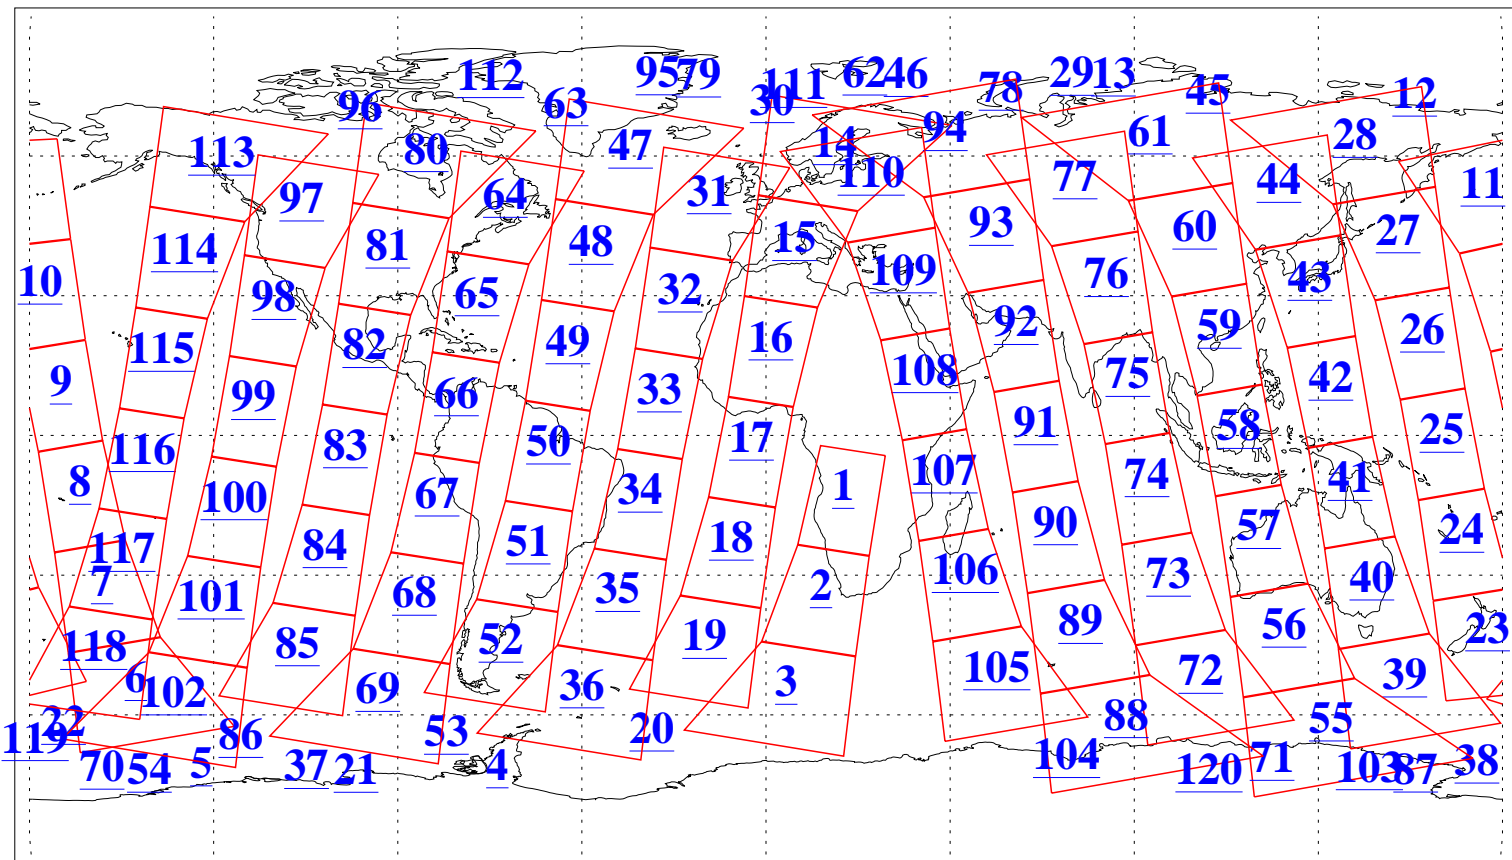

L1B Availability
AMSU Granules: 240
HSB Granules: 0
AIRS Granules: 240

6 Feb 2003
DoY 37
Aqua Day 278
Granules: 1 to 120

Granules: 121 to 240

Legend: AMSU Available, HSB Available, AIRS Available

L1B Availability
AMSU Granules: 240
HSB Granules: 0
AIRS Granules: 240

6 Feb 2003
DoY 37
Aqua Day 278

Ascending Granules

Descending Granules

Legend: AMSU Available, HSB Available, AIRS Available

L1B Availability
 AMSU Granules: 240
 HSB Granules: 0
 AIRS Granules: 240

6 Feb 2003
 DoY 37
 Aqua Day 278

Northern Hemisphere Granules

Southern Hemisphere Granules

Legend: AMSU Available, HSB Available, AIRS Available