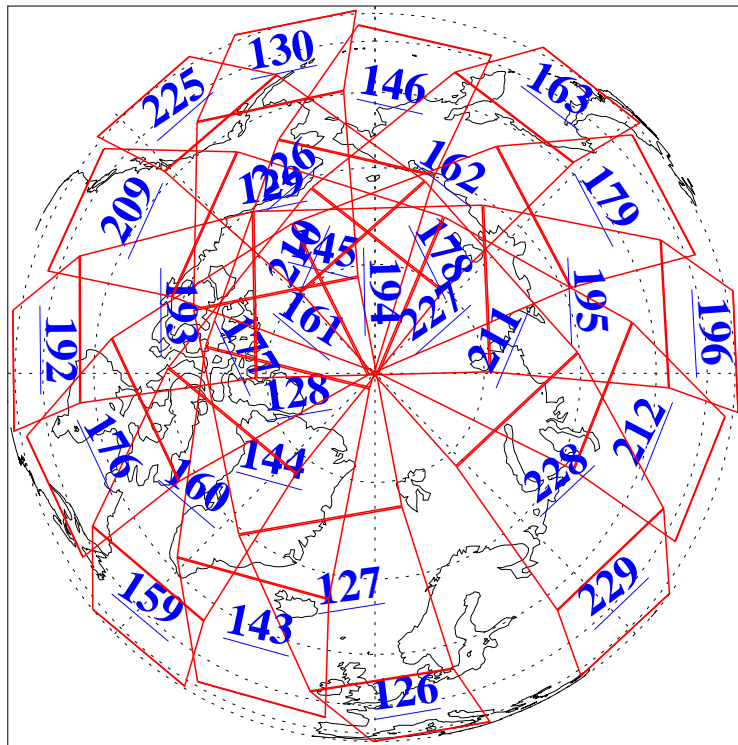

L1B Availability
AMSU Granules: 240
HSB Granules: 0
AIRS Granules: 240

6 Feb 2003
DoY 37
Aqua Day 278
Granules: 1 to 120

Granules: 121 to 240

Legend: AMSU Available, HSB Available, AIRS Available

L1B Availability
AMSU Granules: 240
HSB Granules: 0
AIRS Granules: 240

6 Feb 2003
DoY 37
Aqua Day 278

Ascending Granules

Descending Granules

Legend: AMSU Available, HSB Available, AIRS Available

L1B Availability
 AMSU Granules: 240
 HSB Granules: 0
 AIRS Granules: 240

6 Feb 2003
 DoY 37
 Aqua Day 278

Northern Hemisphere Granules

Southern Hemisphere Granules

Legend: AMSU Available, HSB Available, AIRS Available