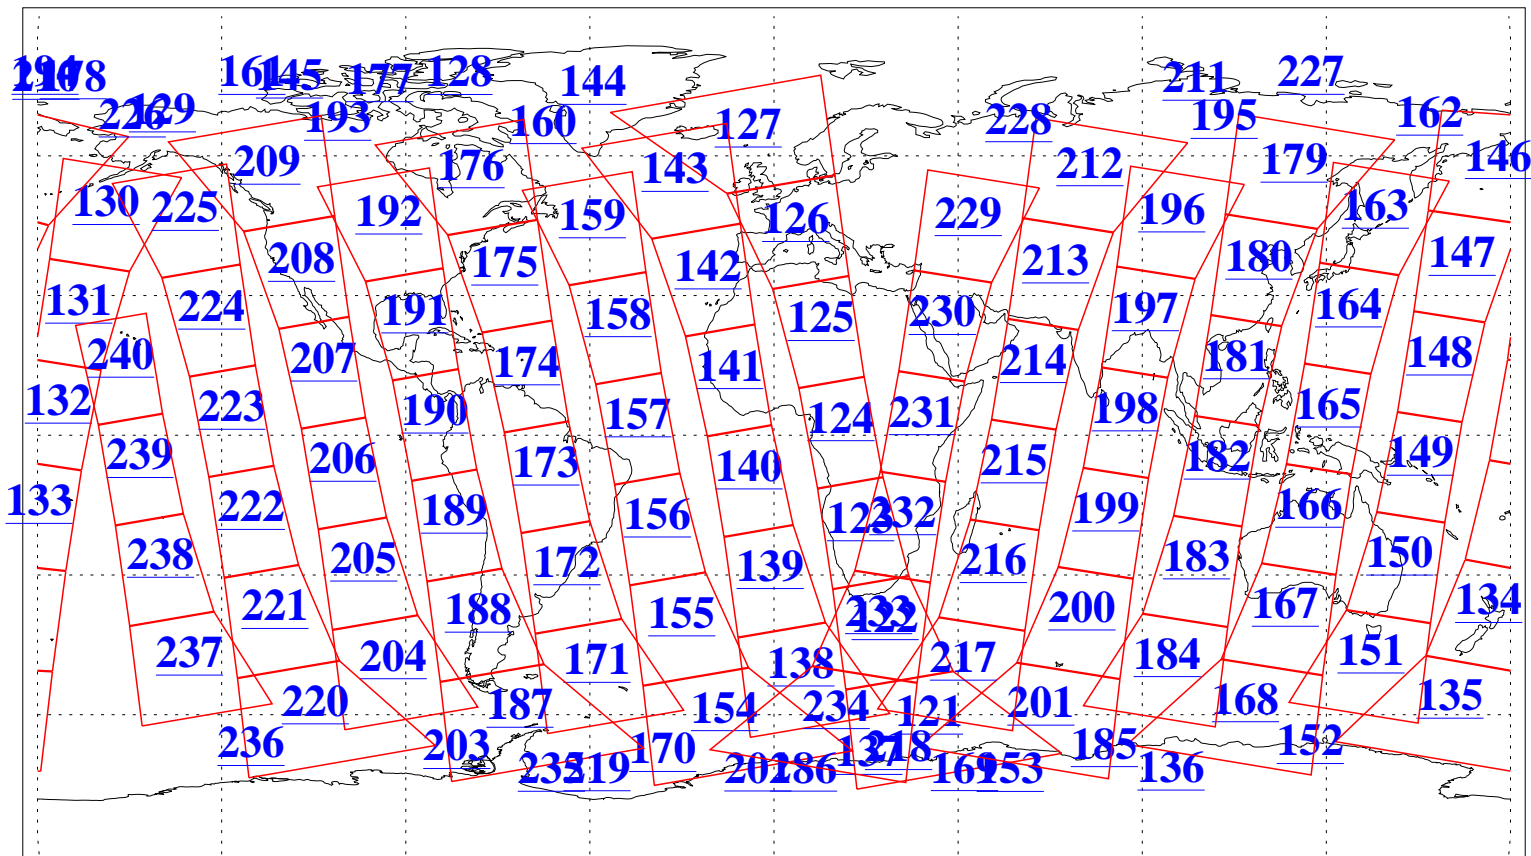

L1B Availability
AMSU Granules: 240
HSB Granules: 0
AIRS Granules: 240

6 Feb 2003
DoY 37
Aqua Day 278
Granules: 1 to 120

Granules: 121 to 240

Legend: AMSU Available, HSB Available, AIRS Available

L1B Availability
AMSU Granules: 240
HSB Granules: 0
AIRS Granules: 240

6 Feb 2003
DoY 37
Aqua Day 278

Ascending Granules

Descending Granules

Legend: AMSU Available, HSB Available, AIRS Available

L1B Availability
 AMSU Granules: 240
 HSB Granules: 0
 AIRS Granules: 240

6 Feb 2003
 DoY 37
 Aqua Day 278

Northern Hemisphere Granules

Southern Hemisphere Granules

Legend: AMSU Available, HSB Available, AIRS Available