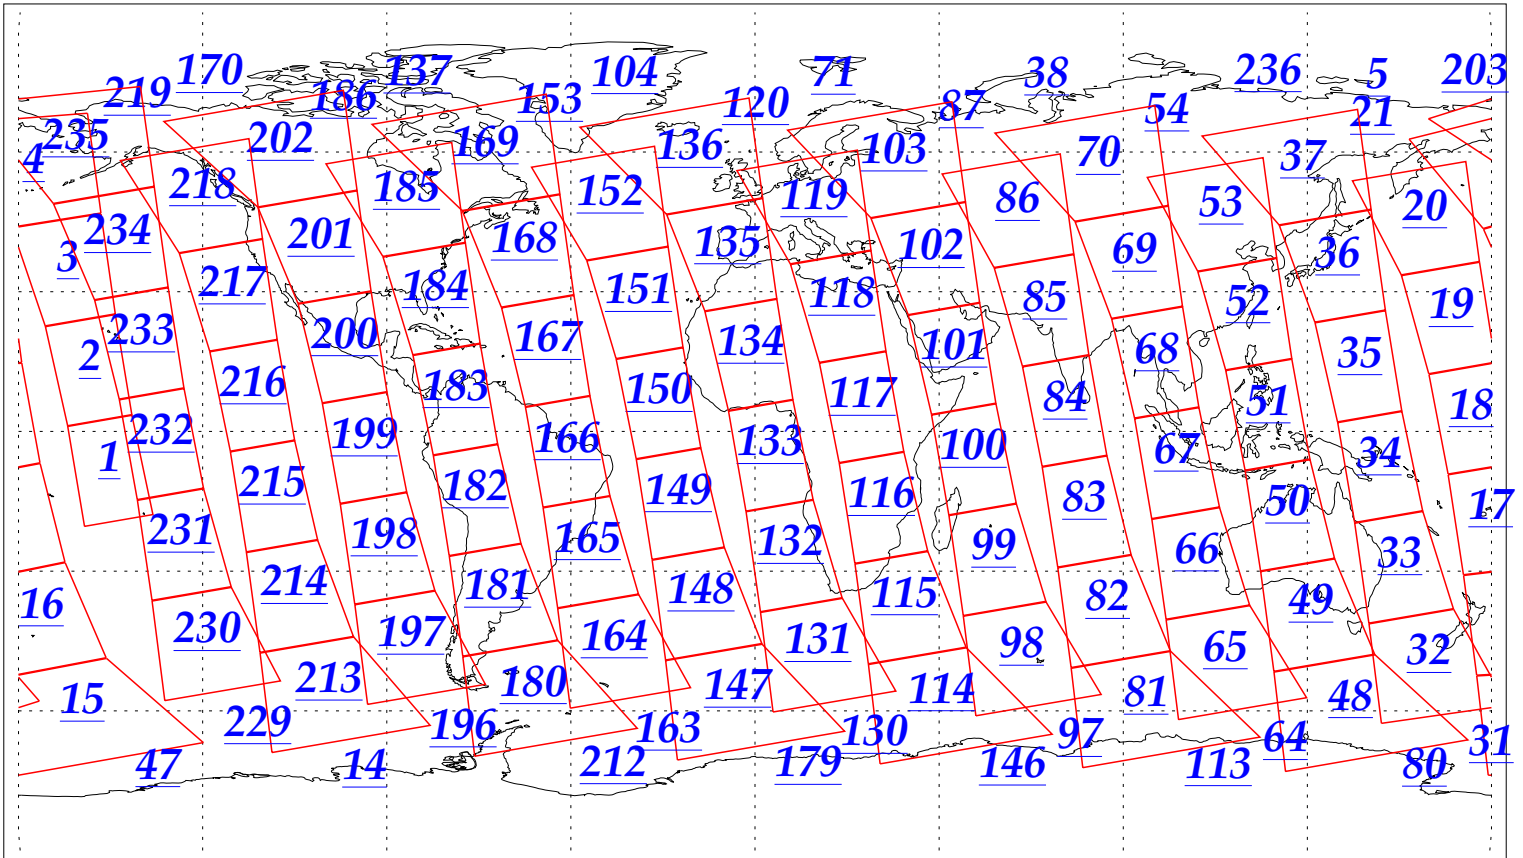

L1B Availability
AMSU Granules: 240
HSB Granules: 238
AIRS Granules: 240

5 Feb 2003
DoY 36
Aqua Day 277
Granules: 1 to 120

Granules: 121 to 240

Legend: AMSU Available, HSB Available, AIRS Available

L1B Availability
AMSU Granules: 240
HSB Granules: 238
AIRS Granules: 240

5 Feb 2003
DoY 36
Aqua Day 277

Ascending Granules

Descending Granules

Legend: AMSU Available, HSB Available, AIRS Available

L1B Availability
AMSU Granules: 240
HSB Granules: 238
AIRS Granules: 240

5 Feb 2003
DoY 36
Aqua Day 277

Northern Hemisphere Granules

Southern Hemisphere Granules

Legend: AMSU Available, HSB Available, **AIRS Available**