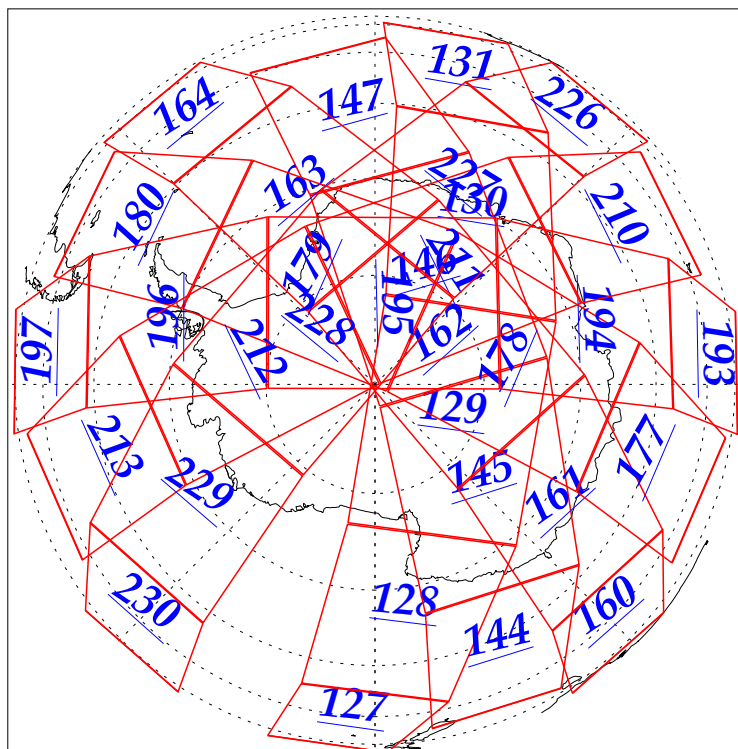

5 Feb 2003
DoY 36
Aqua Day 277

Ascending Granules

Descending Granules

Legend: AMSU Available, HSB Available, AIRS Available

L1B Availability
AMSU Granules: 240
HSB Granules: 238
AIRS Granules: 240

5 Feb 2003
DoY 36
Aqua Day 277

Northern Hemisphere Granules

Southern Hemisphere Granules

Legend: AMSU Available, HSB Available, **AIRS Available**