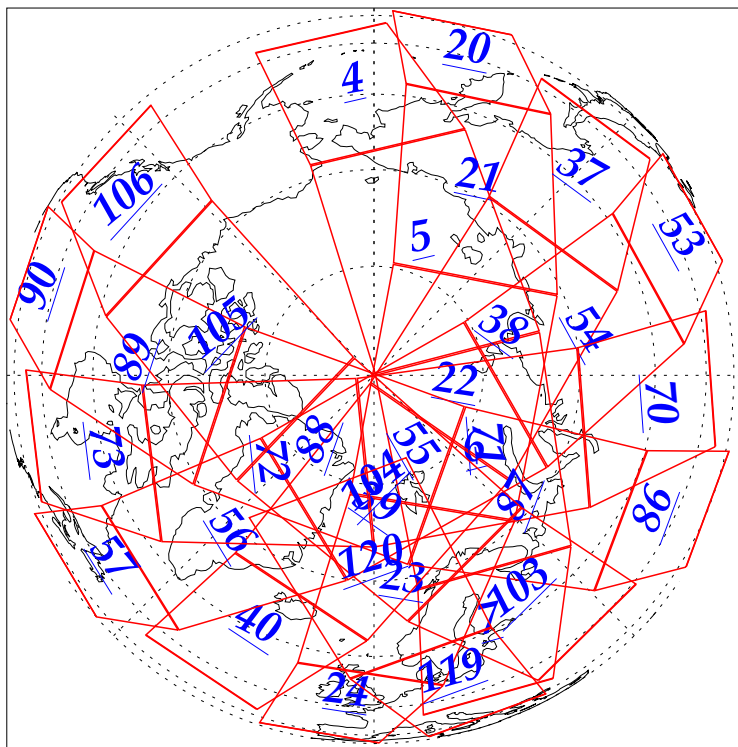

L1B Availability
AMSU Granules: 240
HSB Granules: 238
AIRS Granules: 240

5 Feb 2003
DoY 36
Aqua Day 277
Granules: 1 to 120

Granules: 121 to 240

Legend: AMSU Available, HSB Available, AIRS Available

L1B Availability
AMSU Granules: 240
HSB Granules: 238
AIRS Granules: 240

5 Feb 2003
DoY 36
Aqua Day 277

Ascending Granules

Descending Granules

Legend: AMSU Available, HSB Available, AIRS Available

L1B Availability
AMSU Granules: 240
HSB Granules: 238
AIRS Granules: 240

5 Feb 2003
DoY 36
Aqua Day 277

Northern Hemisphere Granules

Southern Hemisphere Granules

Legend: AMSU Available, HSB Available, **AIRS Available**