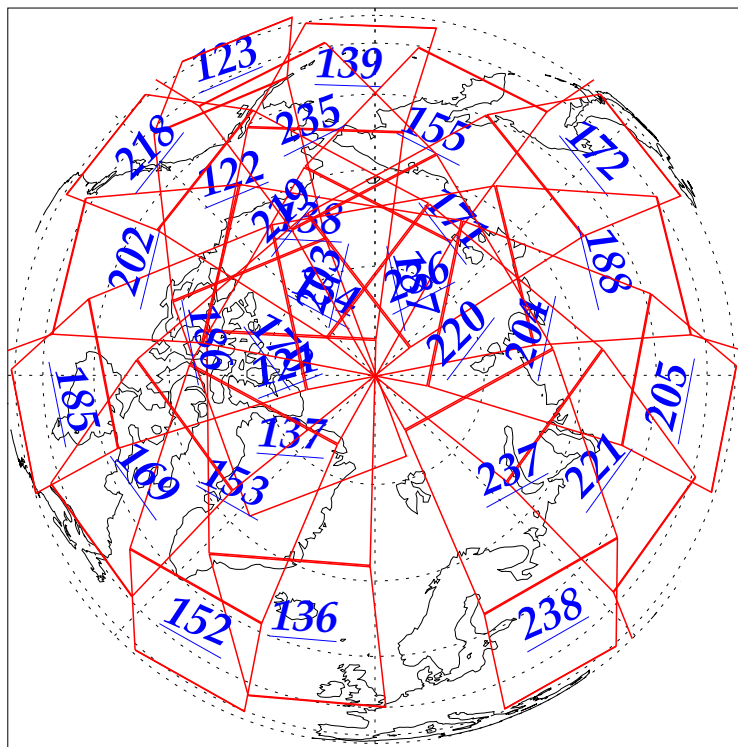

L1B Availability
AMSU Granules: 240
HSB Granules: 238
AIRS Granules: 240

5 Feb 2003
DoY 36
Aqua Day 277
Granules: 1 to 120

Granules: 121 to 240

Legend: AMSU Available, HSB Available, AIRS Available

L1B Availability
AMSU Granules: 240
HSB Granules: 238
AIRS Granules: 240

5 Feb 2003
DoY 36
Aqua Day 277

Ascending Granules

Descending Granules

Legend: AMSU Available, HSB Available, AIRS Available

L1B Availability
AMSU Granules: 240
HSB Granules: 238
AIRS Granules: 240

5 Feb 2003
DoY 36
Aqua Day 277

Northern Hemisphere Granules

Southern Hemisphere Granules

Legend: AMSU Available, HSB Available, **AIRS Available**