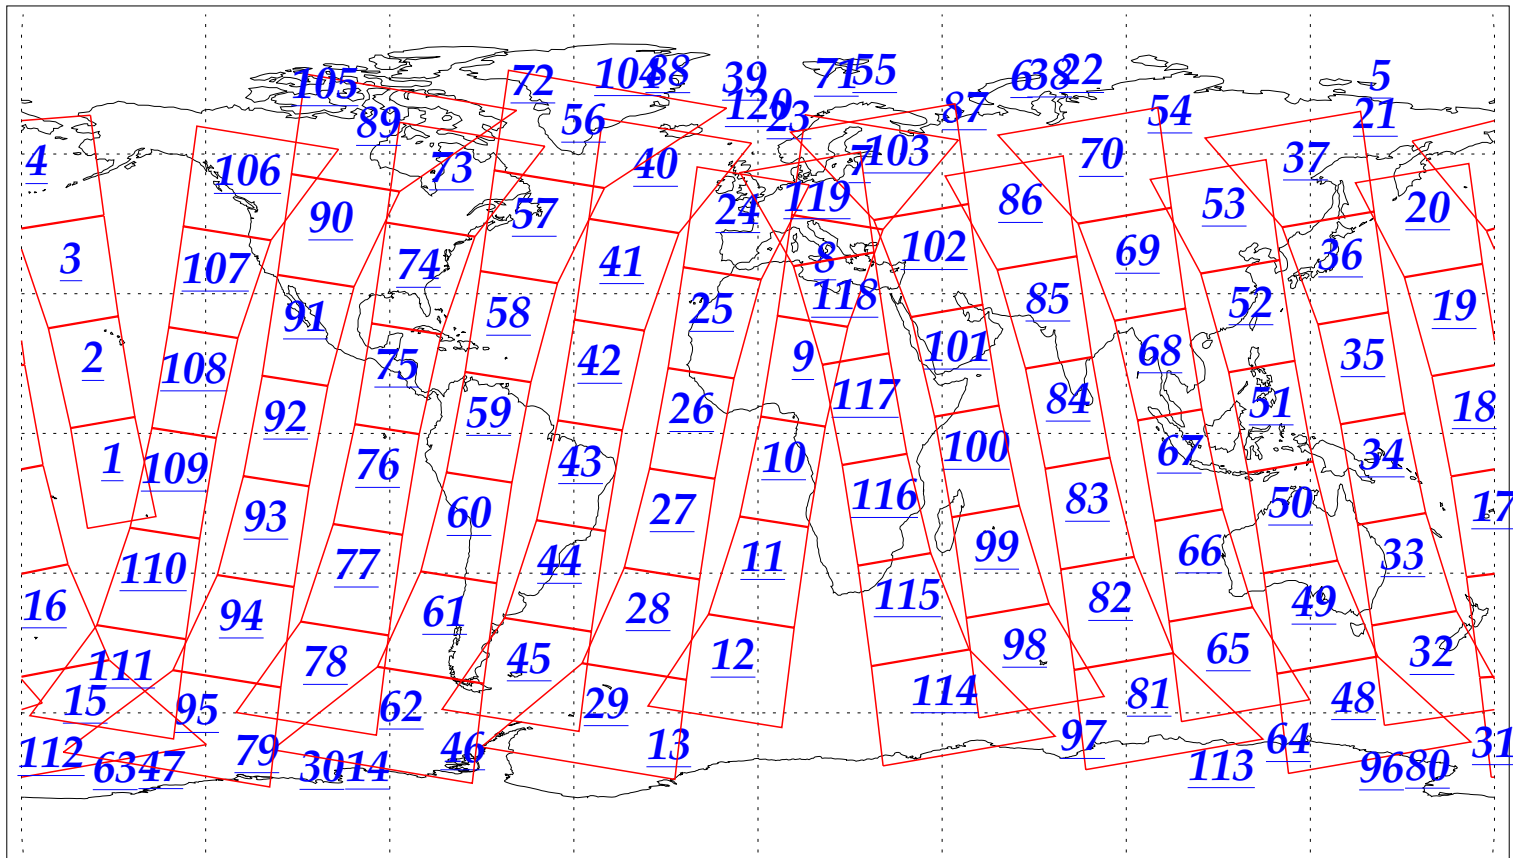

L1B Availability
AMSU Granules: 240
HSB Granules: 238
AIRS Granules: 240

5 Feb 2003
DoY 36
Aqua Day 277
Granules: 1 to 120

Granules: 121 to 240

Legend: AMSU Available, HSB Available, AIRS Available

L1B Availability
AMSU Granules: 240
HSB Granules: 238
AIRS Granules: 240

5 Feb 2003
DoY 36
Aqua Day 277

Ascending Granules

Descending Granules

Legend: AMSU Available, HSB Available, AIRS Available

L1B Availability
AMSU Granules: 240
HSB Granules: 238
AIRS Granules: 240

5 Feb 2003
DoY 36
Aqua Day 277

Northern Hemisphere Granules

Southern Hemisphere Granules

Legend: AMSU Available, HSB Available, **AIRS Available**