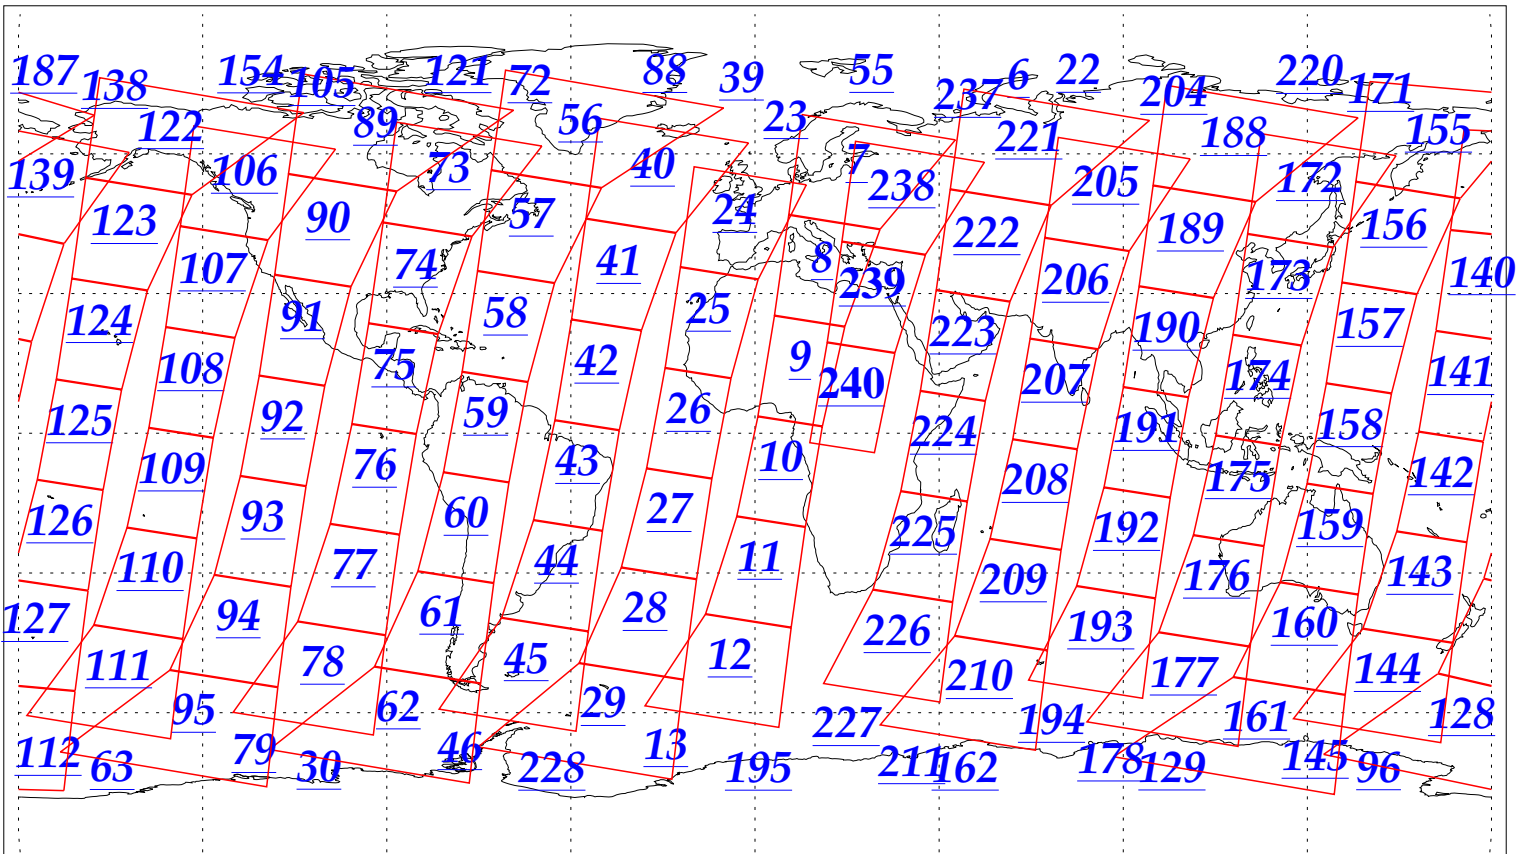

L1B Availability
AMSU Granules: 240
HSB Granules: 238
AIRS Granules: 240

5 Feb 2003
DoY 36
Aqua Day 277
Granules: 1 to 120

Granules: 121 to 240

Legend: AMSU Available, HSB Available, AIRS Available

L1B Availability
AMSU Granules: 240
HSB Granules: 238
AIRS Granules: 240

5 Feb 2003
DoY 36
Aqua Day 277

Ascending Granules

Descending Granules

Legend: AMSU Available, HSB Available, AIRS Available

L1B Availability
AMSU Granules: 240
HSB Granules: 238
AIRS Granules: 240

5 Feb 2003
DoY 36
Aqua Day 277

Northern Hemisphere Granules

Southern Hemisphere Granules

Legend: AMSU Available, HSB Available, **AIRS Available**