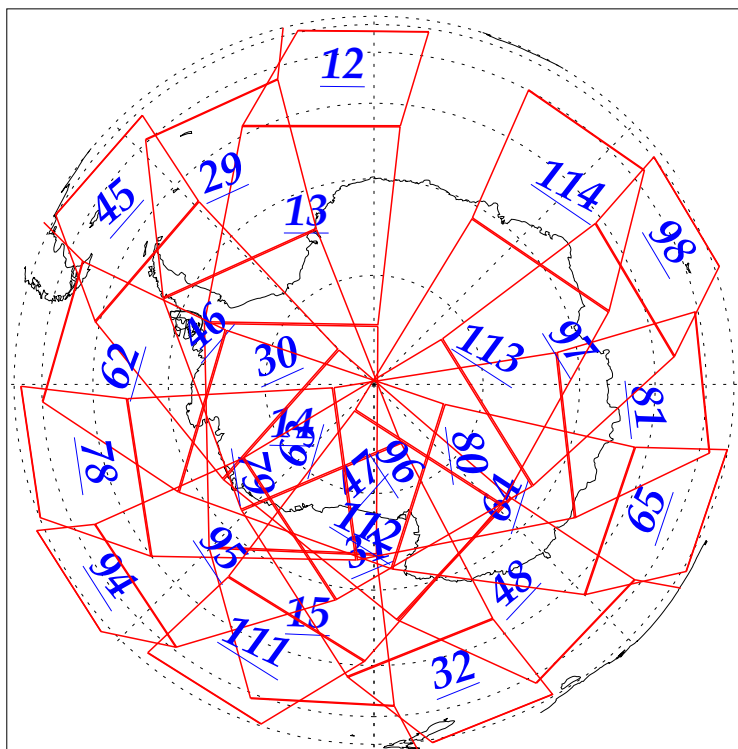

L1B Availability
AMSU Granules: 240
HSB Granules: 238
AIRS Granules: 240

5 Feb 2003
DoY 36
Aqua Day 277
Granules: 1 to 120

Granules: 121 to 240

Legend: AMSU Available, HSB Available, AIRS Available

L1B Availability
AMSU Granules: 240
HSB Granules: 238
AIRS Granules: 240

5 Feb 2003
DoY 36
Aqua Day 277

Ascending Granules

Descending Granules

Legend: AMSU Available, HSB Available, AIRS Available

L1B Availability
AMSU Granules: 240
HSB Granules: 238
AIRS Granules: 240

5 Feb 2003
DoY 36
Aqua Day 277

Northern Hemisphere Granules

Southern Hemisphere Granules

Legend: AMSU Available, HSB Available, **AIRS Available**