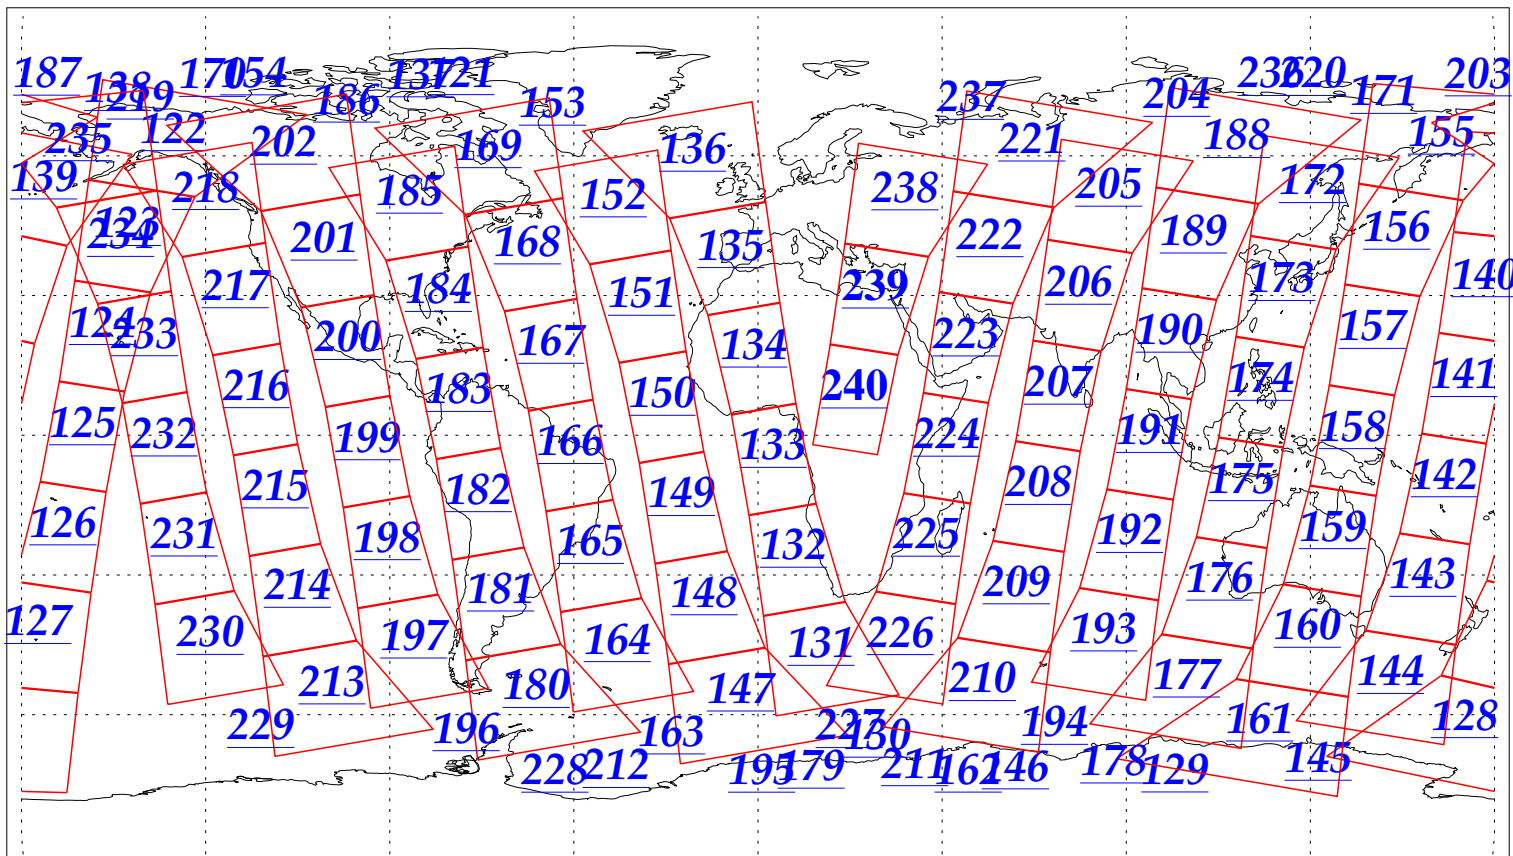

L1B Availability
AMSU Granules: 240
HSB Granules: 238
AIRS Granules: 240

5 Feb 2003
DoY 36
Aqua Day 277
Granules: 1 to 120

Granules: 121 to 240

Legend: AMSU Available, HSB Available, AIRS Available

L1B Availability
AMSU Granules: 240
HSB Granules: 238
AIRS Granules: 240

5 Feb 2003
DoY 36
Aqua Day 277

Ascending Granules

Descending Granules

Legend: AMSU Available, HSB Available, AIRS Available

L1B Availability
AMSU Granules: 240
HSB Granules: 238
AIRS Granules: 240

5 Feb 2003
DoY 36
Aqua Day 277

Northern Hemisphere Granules

Southern Hemisphere Granules

Legend: AMSU Available, HSB Available, **AIRS Available**