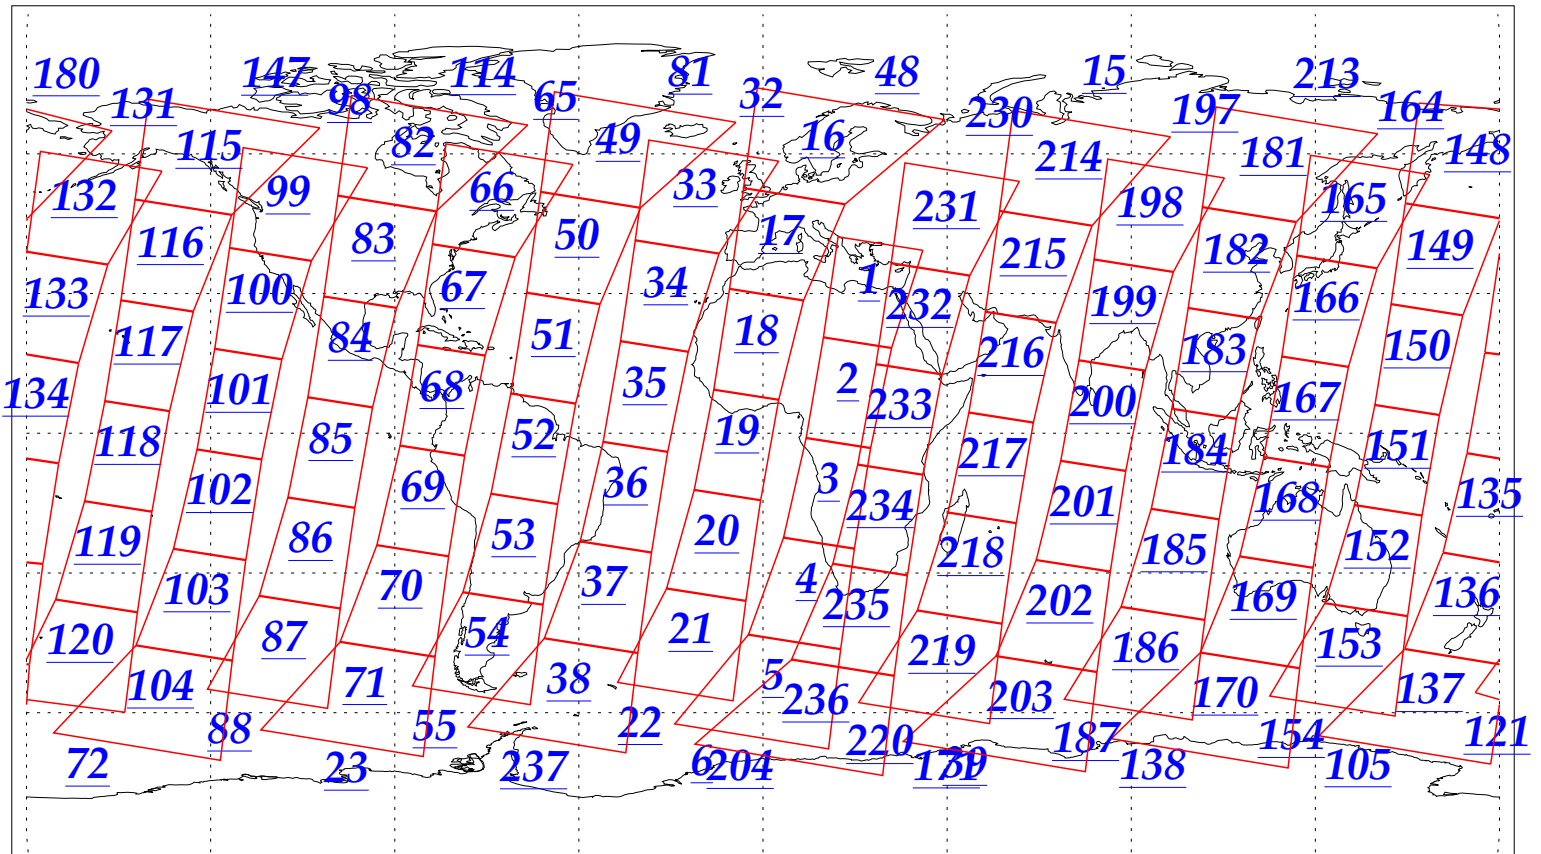

L1B Availability  
AMSU Granules: 240  
HSB Granules: 240  
AIRS Granules: 240

4 Feb 2003  
DoY 35  
Aqua Day 276  
Granules: 1 to 120

Granules: 121 to 240

Legend: AMSU Available, HSB Available, AIRS Available

L1B Availability  
AMSU Granules: 240  
HSB Granules: 240  
AIRS Granules: 240

4 Feb 2003  
DoY 35  
Aqua Day 276

Ascending Granules

Descending Granules

Legend: AMSU Available, HSB Available, AIRS Available