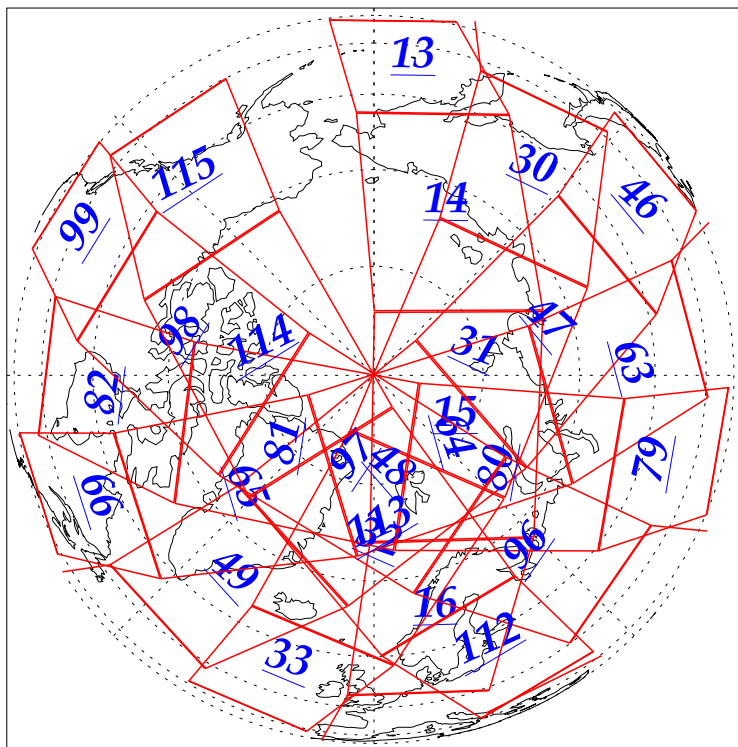

L1B Availability  
AMSU Granules: 240  
HSB Granules: 240  
AIRS Granules: 240

4 Feb 2003  
DoY 35  
Aqua Day 276  
Granules: 1 to 120

Granules: 121 to 240

Legend: AMSU Available, HSB Available, AIRS Available

L1B Availability  
AMSU Granules: 240  
HSB Granules: 240  
AIRS Granules: 240

4 Feb 2003  
DoY 35  
Aqua Day 276

Ascending Granules

Descending Granules

Legend: AMSU Available, HSB Available, AIRS Available

L1B Availability  
AMSU Granules: 240  
HSB Granules: 240  
AIRS Granules: 240

4 Feb 2003  
DoY 35  
Aqua Day 276

### Northern Hemisphere Granules