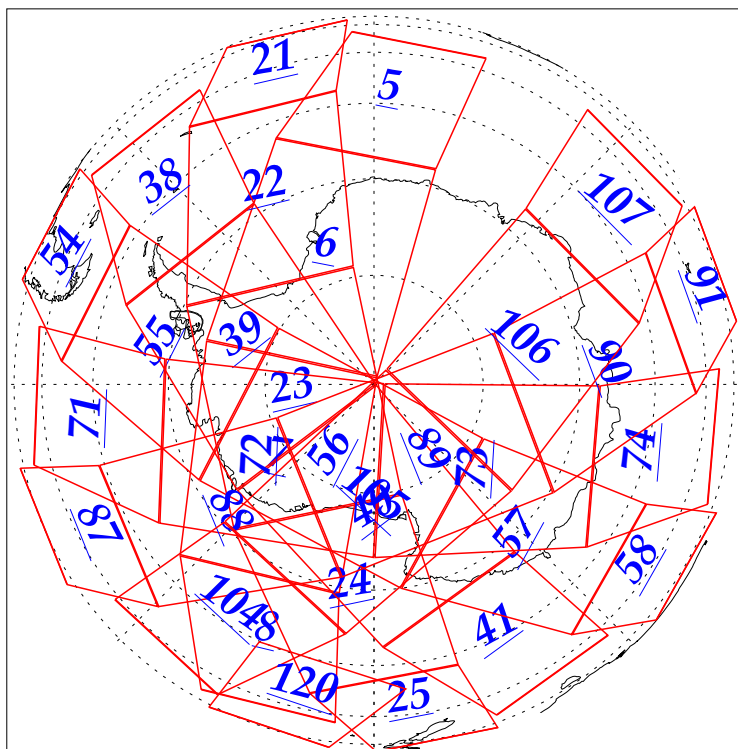

Legend: AMSU Available, HSB Available, **AIRS Available**