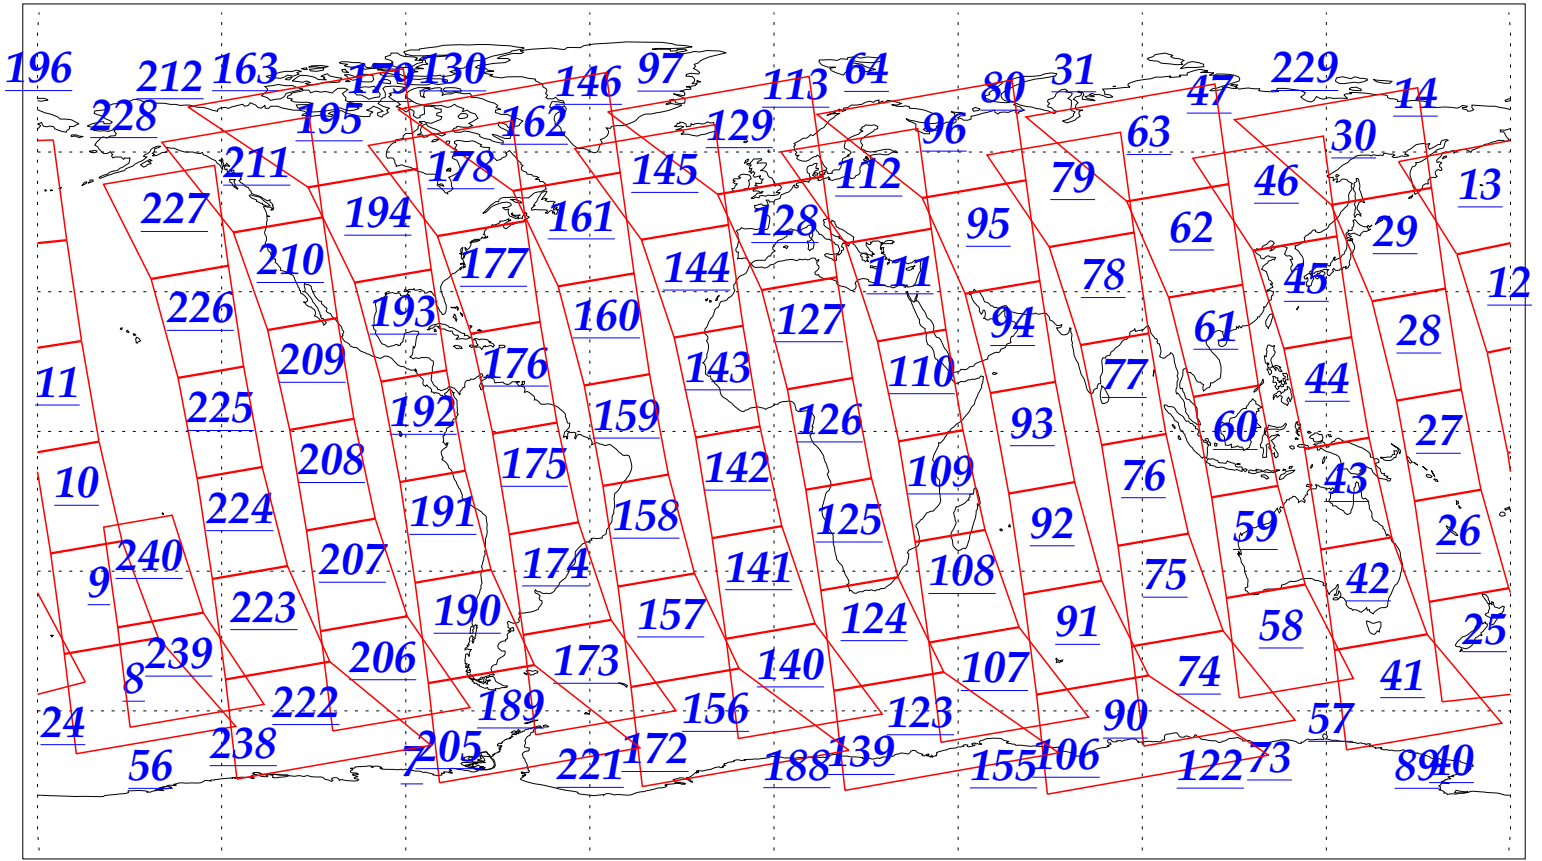

L1B Availability  
AMSU Granules: 240  
HSB Granules: 240  
AIRS Granules: 240

4 Feb 2003  
DoY 35  
Aqua Day 276  
Granules: 1 to 120

Granules: 121 to 240

Legend: AMSU Available, HSB Available, AIRS Available

L1B Availability  
AMSU Granules: 240  
HSB Granules: 240  
AIRS Granules: 240

4 Feb 2003  
DoY 35  
Aqua Day 276

Ascending Granules

Descending Granules

Legend: AMSU Available, HSB Available, AIRS Available