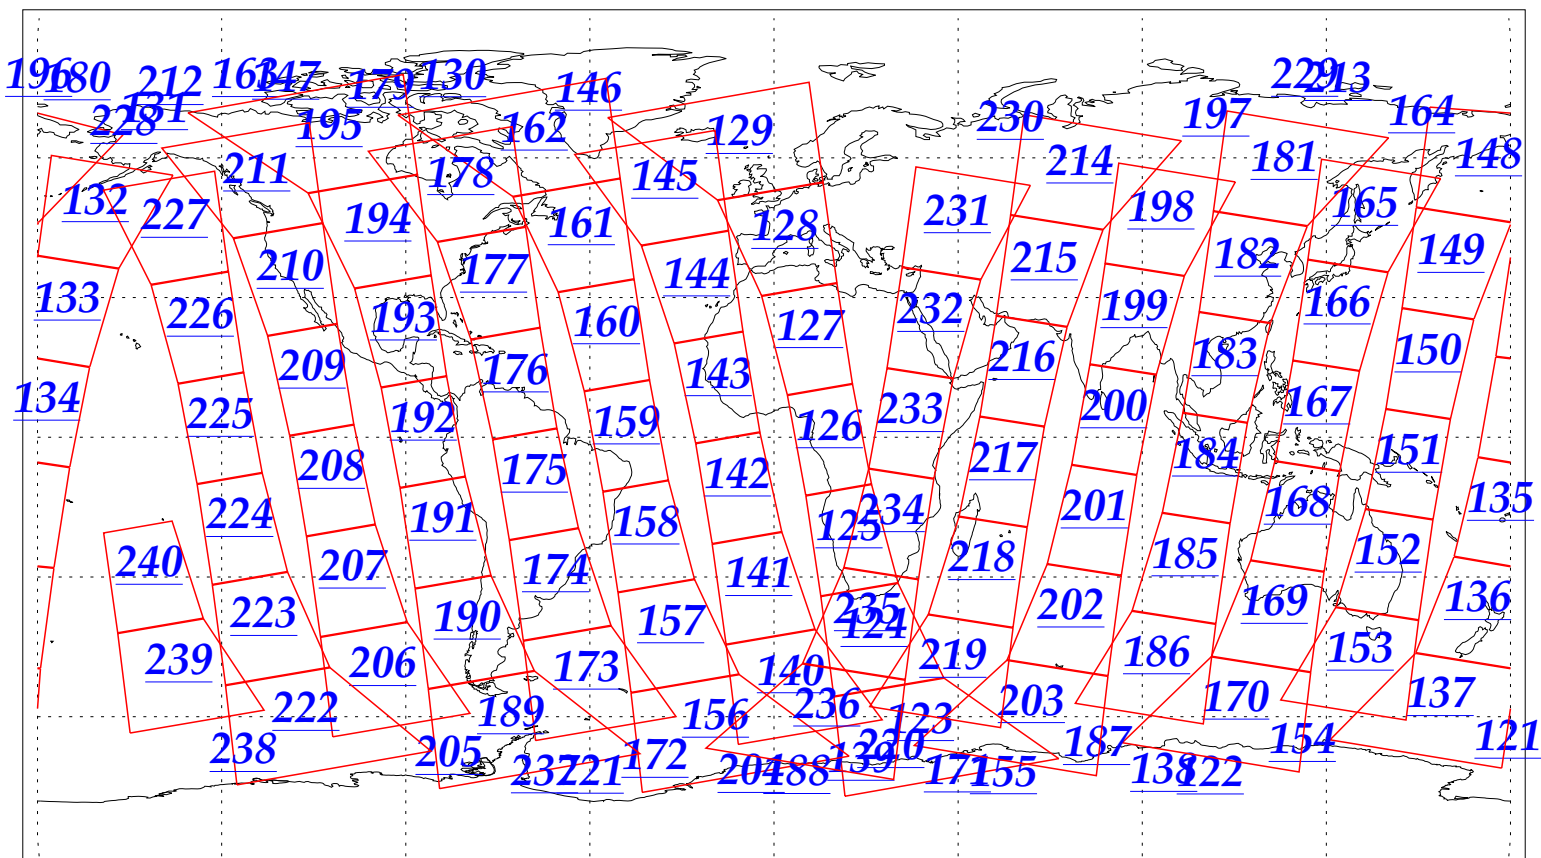

L1B Availability  
AMSU Granules: 240  
HSB Granules: 240  
AIRS Granules: 240

4 Feb 2003  
DoY 35  
Aqua Day 276  
Granules: 1 to 120

Granules: 121 to 240

Legend: AMSU Available, HSB Available, AIRS Available

L1B Availability  
AMSU Granules: 240  
HSB Granules: 240  
AIRS Granules: 240

4 Feb 2003  
DoY 35  
Aqua Day 276

Ascending Granules

Descending Granules

Legend: AMSU Available, HSB Available, AIRS Available