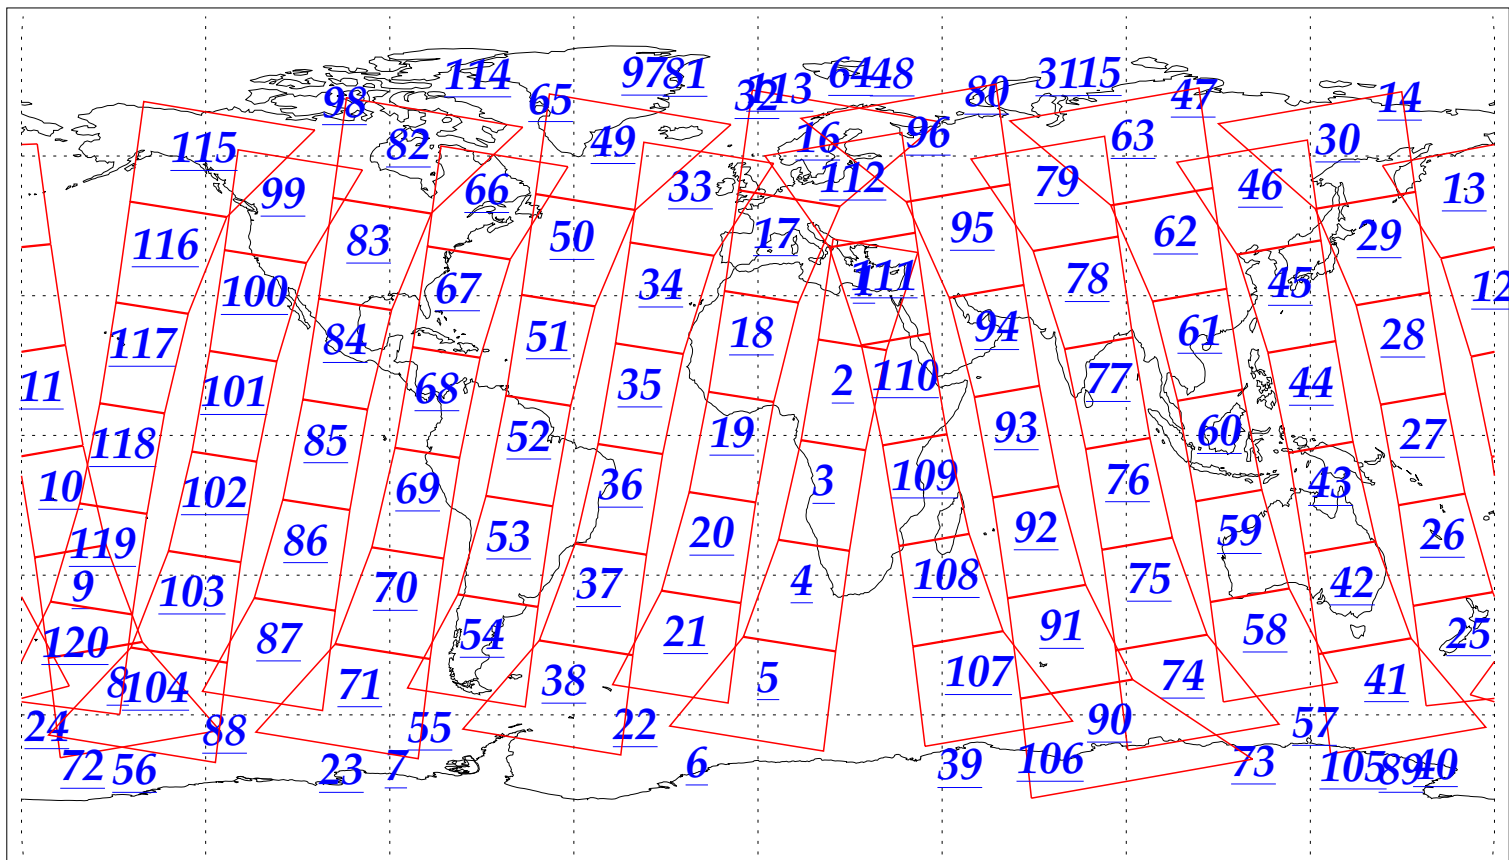

L1B Availability  
AMSU Granules: 240  
HSB Granules: 240  
AIRS Granules: 240

4 Feb 2003  
DoY 35  
Aqua Day 276  
Granules: 1 to 120

Granules: 121 to 240

Legend: AMSU Available, HSB Available, AIRS Available

L1B Availability  
AMSU Granules: 240  
HSB Granules: 240  
AIRS Granules: 240

4 Feb 2003  
DoY 35  
Aqua Day 276

Ascending Granules

Descending Granules

Legend: AMSU Available, HSB Available, AIRS Available