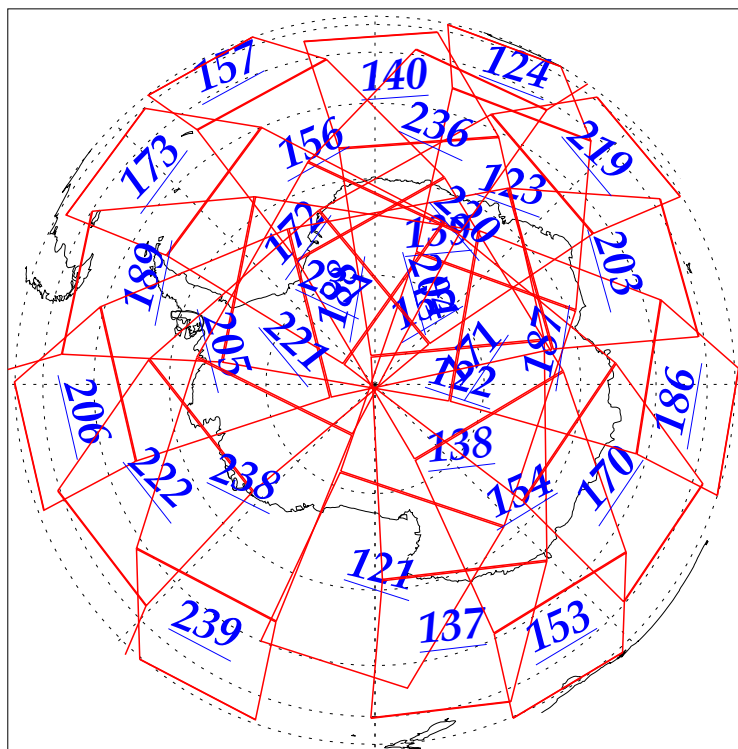

Legend: AMSU Available, HSB Available, **AIRS Available**