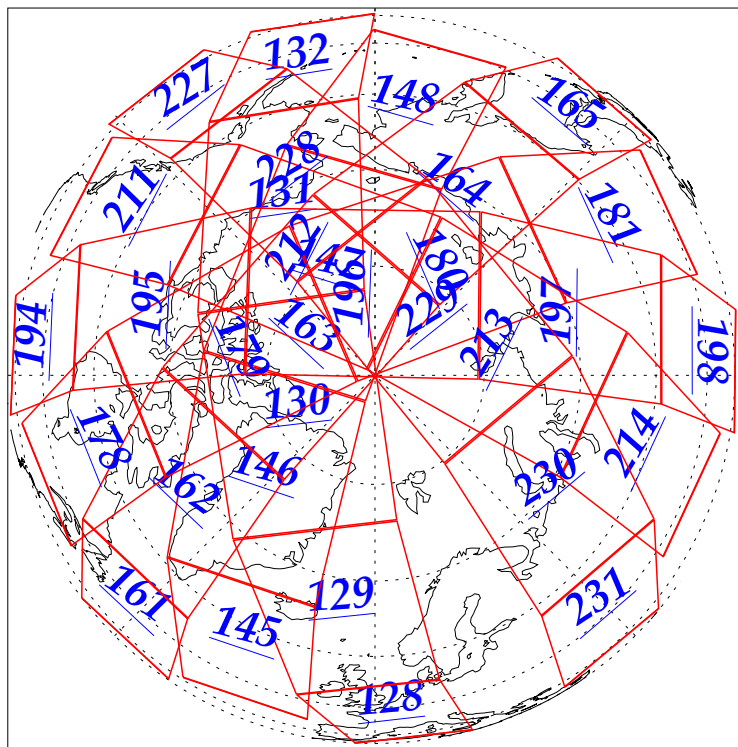

L1B Availability  
AMSU Granules: 240  
HSB Granules: 240  
AIRS Granules: 240

4 Feb 2003  
DoY 35  
Aqua Day 276  
Granules: 1 to 120

Granules: 121 to 240

Legend: AMSU Available, HSB Available, AIRS Available

L1B Availability  
AMSU Granules: 240  
HSB Granules: 240  
AIRS Granules: 240

4 Feb 2003  
DoY 35  
Aqua Day 276

Ascending Granules

Descending Granules

Legend: AMSU Available, HSB Available, AIRS Available

### Northern Hemisphere Granules