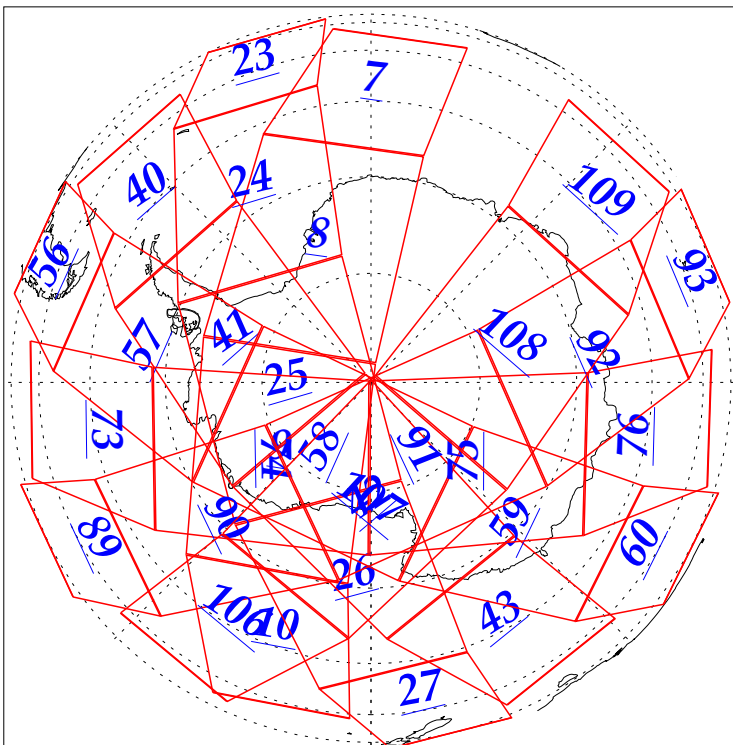

L1B Availability
AMSU Granules: 240
HSB Granules: 240
AIRS Granules: 240

2 Feb 2003
DoY 33
Aqua Day 274
Granules: 1 to 120

Granules: 121 to 240

Legend: AMSU Available, HSB Available, AIRS Available

L1B Availability
AMSU Granules: 240
HSB Granules: 240
AIRS Granules: 240

2 Feb 2003
DoY 33
Aqua Day 274

Ascending Granules

Descending Granules

Legend: AMSU Available, HSB Available, AIRS Available

L1B Availability
 AMSU Granules: 240
 HSB Granules: 240
 AIRS Granules: 240

2 Feb 2003
 DoY 33
 Aqua Day 274

Northern Hemisphere Granules

Southern Hemisphere Granules

Legend: AMSU Available, HSB Available, AIRS Available