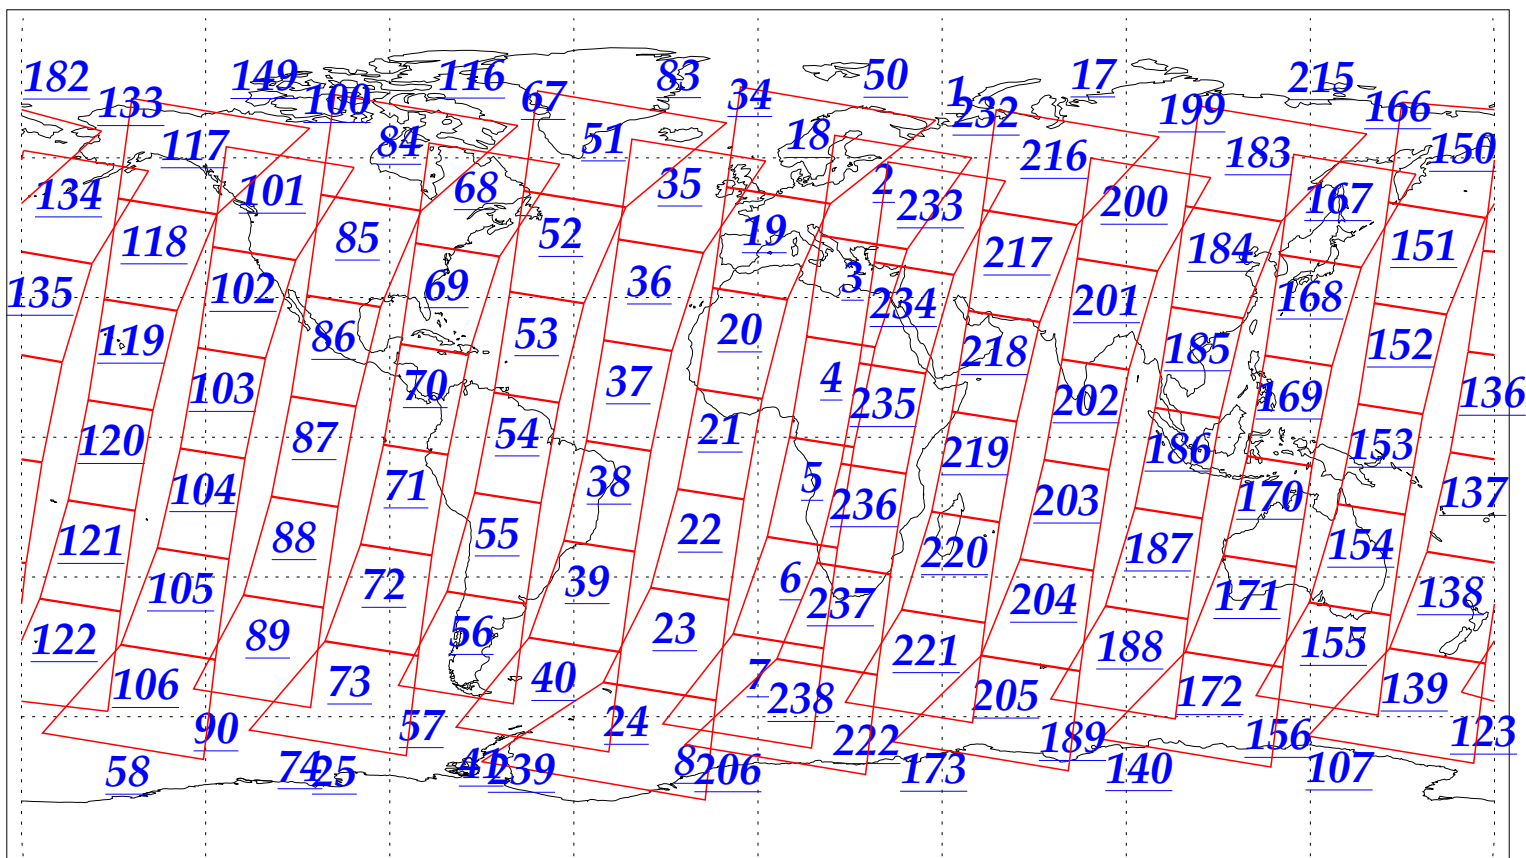

L1B Availability
AMSU Granules: 240
HSB Granules: 240
AIRS Granules: 240

2 Feb 2003
DoY 33
Aqua Day 274
Granules: 1 to 120

Granules: 121 to 240

Legend: AMSU Available, HSB Available, AIRS Available

L1B Availability
AMSU Granules: 240
HSB Granules: 240
AIRS Granules: 240

2 Feb 2003
DoY 33
Aqua Day 274

Ascending Granules

Descending Granules

Legend: AMSU Available, HSB Available, AIRS Available

L1B Availability
 AMSU Granules: 240
 HSB Granules: 240
 AIRS Granules: 240

2 Feb 2003
 DoY 33
 Aqua Day 274

Northern Hemisphere Granules

Southern Hemisphere Granules

Legend: AMSU Available, HSB Available, AIRS Available