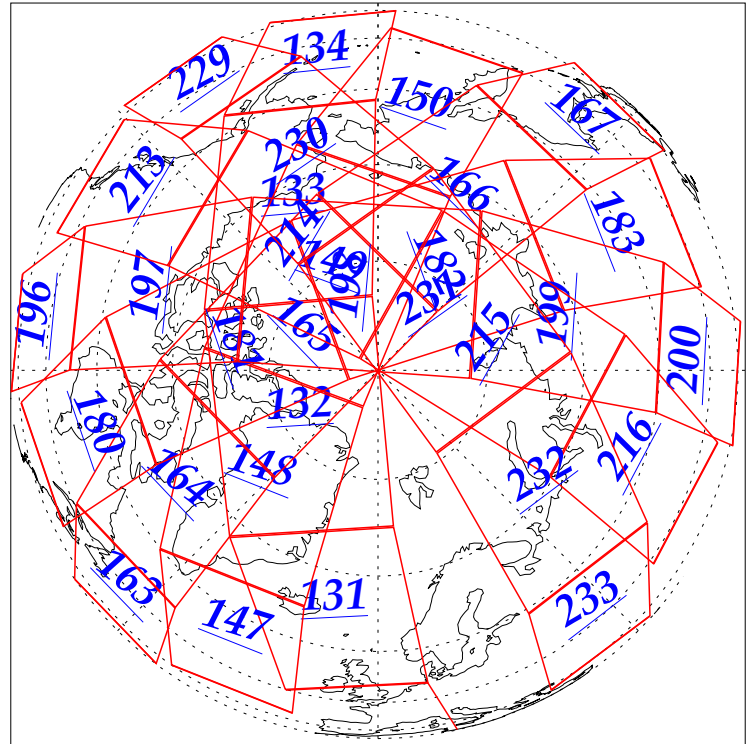

L1B Availability
AMSU Granules: 240
HSB Granules: 240
AIRS Granules: 240

2 Feb 2003
DoY 33
Aqua Day 274
Granules: 1 to 120

Granules: 121 to 240

Legend: AMSU Available, HSB Available, AIRS Available

L1B Availability
AMSU Granules: 240
HSB Granules: 240
AIRS Granules: 240

2 Feb 2003
DoY 33
Aqua Day 274

Ascending Granules

Descending Granules

Legend: AMSU Available, HSB Available, AIRS Available

L1B Availability
 AMSU Granules: 240
 HSB Granules: 240
 AIRS Granules: 240

2 Feb 2003
 DoY 33
 Aqua Day 274

Northern Hemisphere Granules

Southern Hemisphere Granules

Legend: AMSU Available, HSB Available, AIRS Available