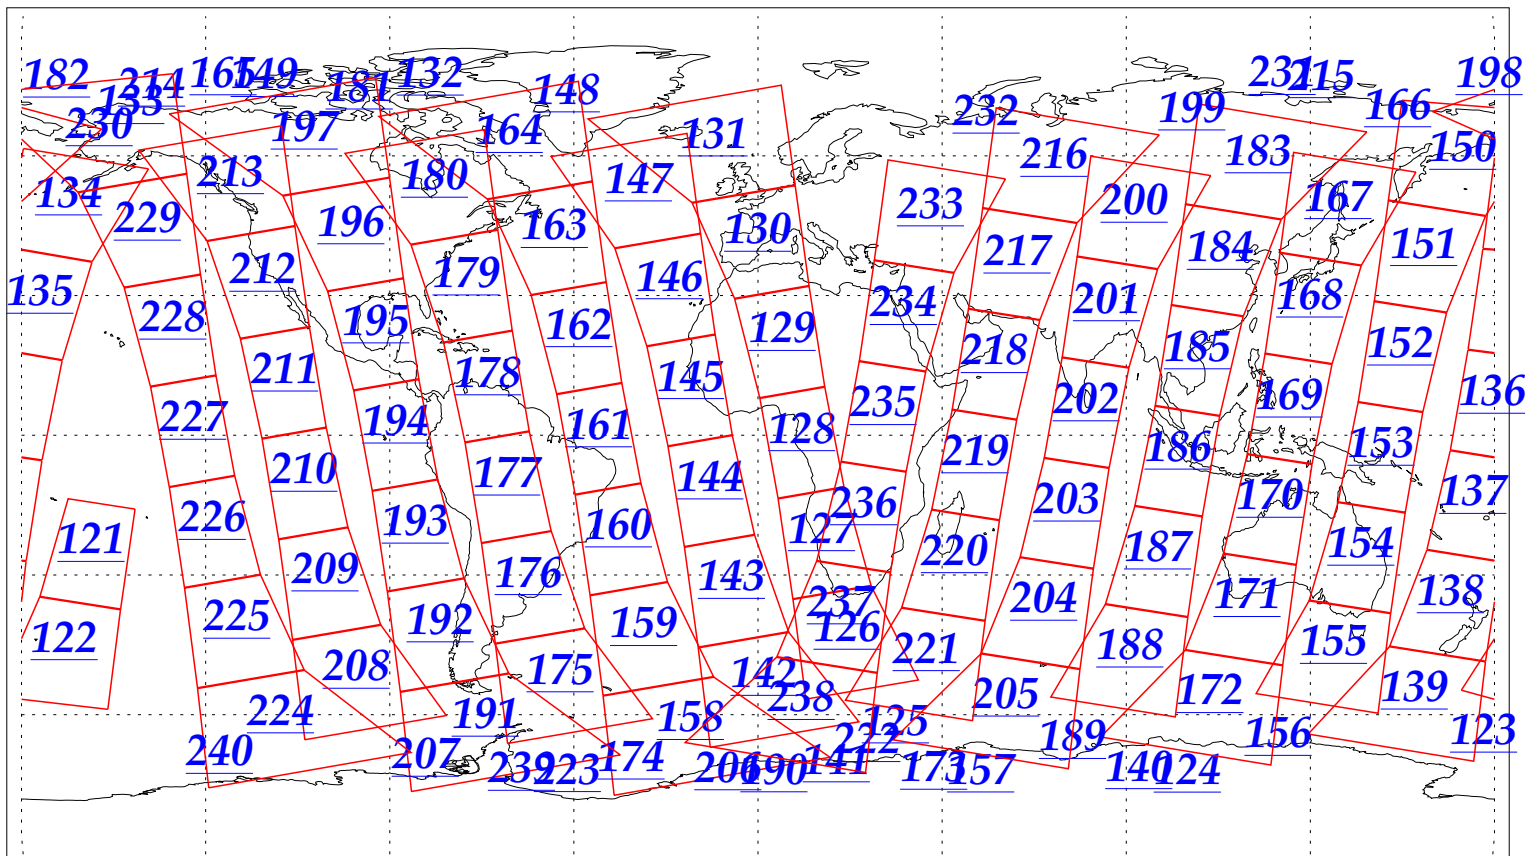

L1B Availability
AMSU Granules: 240
HSB Granules: 240
AIRS Granules: 240

2 Feb 2003
DoY 33
Aqua Day 274
Granules: 1 to 120

Granules: 121 to 240

Legend: AMSU Available, HSB Available, AIRS Available

L1B Availability
AMSU Granules: 240
HSB Granules: 240
AIRS Granules: 240

2 Feb 2003
DoY 33
Aqua Day 274

Ascending Granules

Descending Granules

Legend: AMSU Available, HSB Available, AIRS Available

L1B Availability
 AMSU Granules: 240
 HSB Granules: 240
 AIRS Granules: 240

2 Feb 2003
 DoY 33
 Aqua Day 274

Northern Hemisphere Granules

Southern Hemisphere Granules

Legend: AMSU Available, HSB Available, AIRS Available