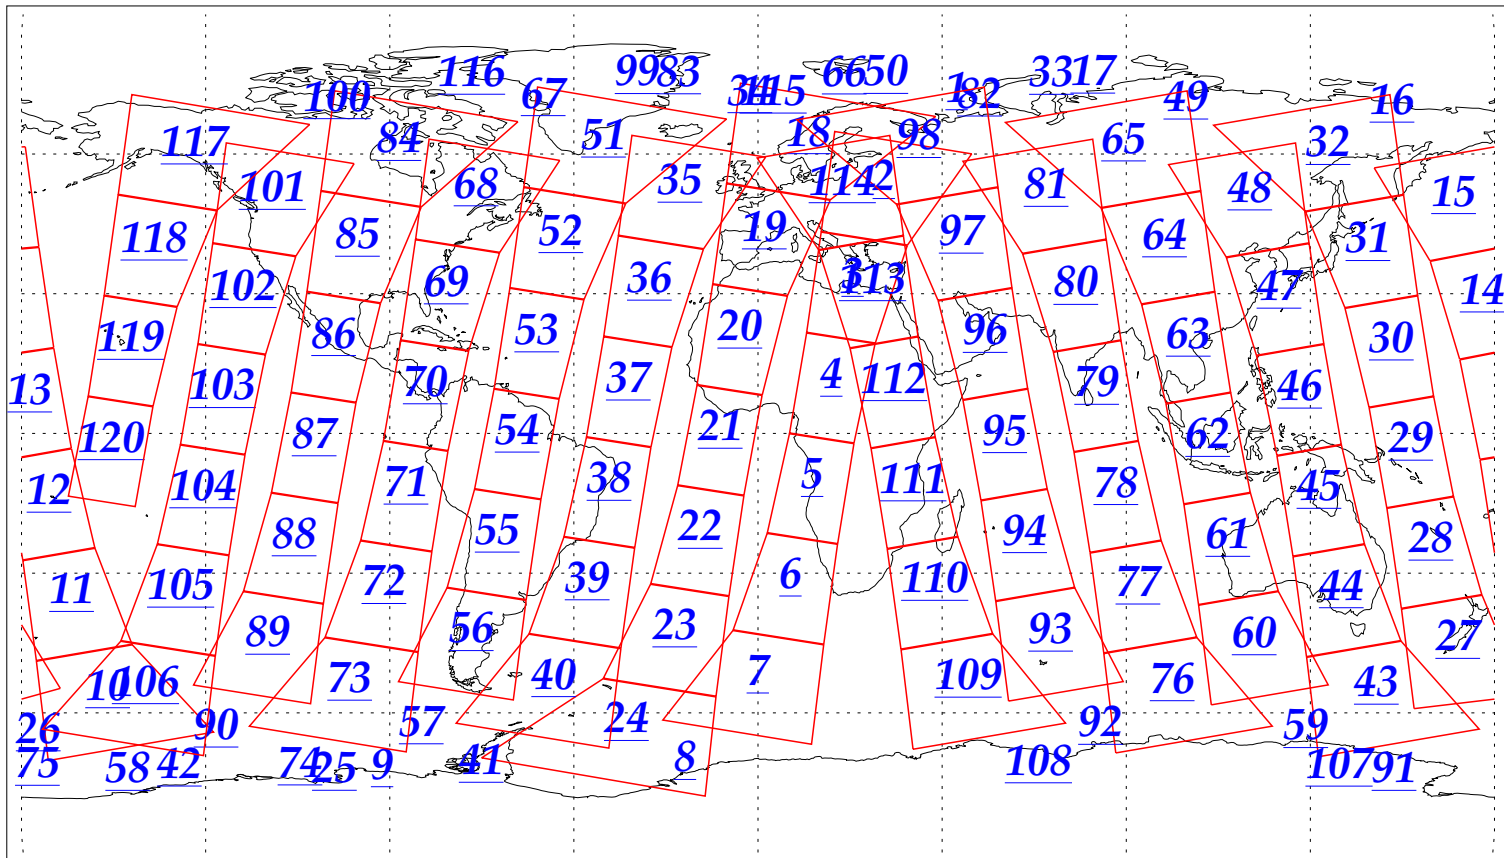

L1B Availability
AMSU Granules: 240
HSB Granules: 240
AIRS Granules: 240

2 Feb 2003
DoY 33
Aqua Day 274
Granules: 1 to 120

Granules: 121 to 240

Legend: AMSU Available, HSB Available, AIRS Available

L1B Availability
AMSU Granules: 240
HSB Granules: 240
AIRS Granules: 240

2 Feb 2003
DoY 33
Aqua Day 274

Ascending Granules

Descending Granules

Legend: AMSU Available, HSB Available, AIRS Available

L1B Availability
 AMSU Granules: 240
 HSB Granules: 240
 AIRS Granules: 240

2 Feb 2003
 DoY 33
 Aqua Day 274

Northern Hemisphere Granules

Southern Hemisphere Granules

Legend: AMSU Available, HSB Available, AIRS Available