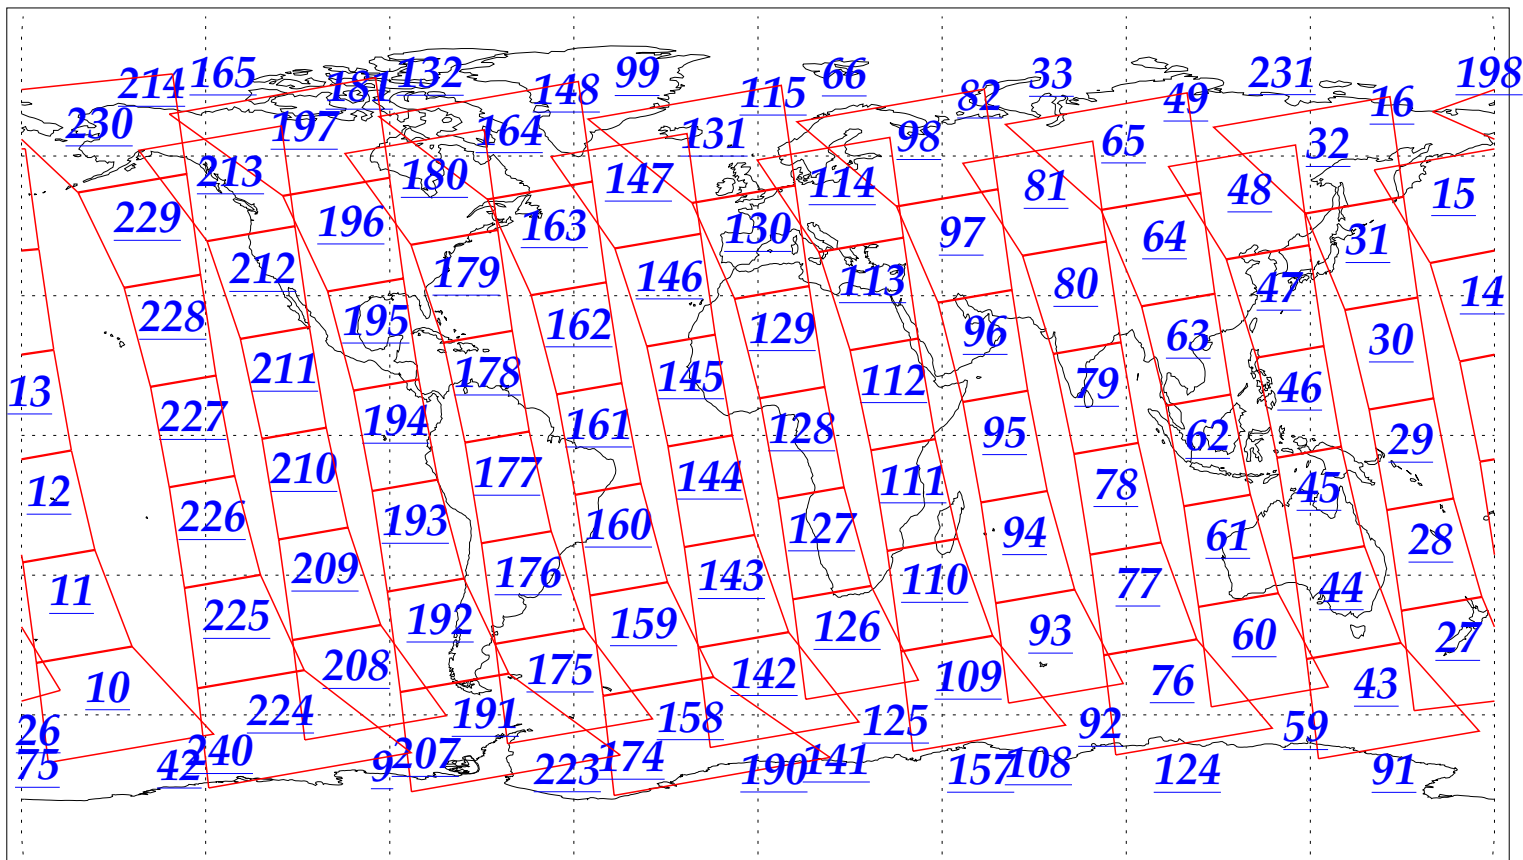

L1B Availability
AMSU Granules: 240
HSB Granules: 240
AIRS Granules: 240

2 Feb 2003
DoY 33
Aqua Day 274
Granules: 1 to 120

Granules: 121 to 240

Legend: AMSU Available, HSB Available, AIRS Available

L1B Availability
AMSU Granules: 240
HSB Granules: 240
AIRS Granules: 240

2 Feb 2003
DoY 33
Aqua Day 274

Ascending Granules

Descending Granules

Legend: AMSU Available, HSB Available, AIRS Available

L1B Availability
 AMSU Granules: 240
 HSB Granules: 240
 AIRS Granules: 240

2 Feb 2003
 DoY 33
 Aqua Day 274

Northern Hemisphere Granules

Southern Hemisphere Granules

Legend: AMSU Available, HSB Available, AIRS Available