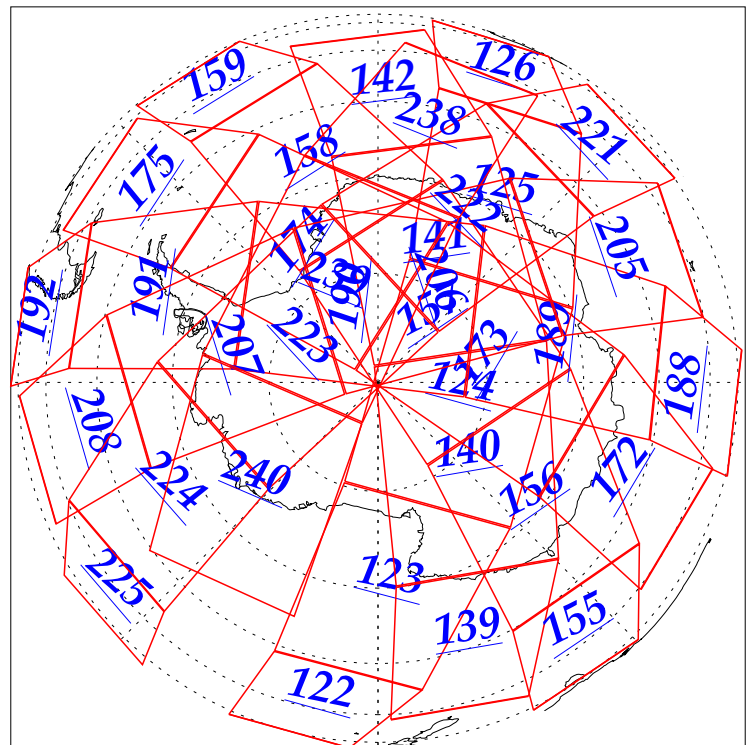

L1B Availability
AMSU Granules: 240
HSB Granules: 240
AIRS Granules: 240

2 Feb 2003
DoY 33
Aqua Day 274
Granules: 1 to 120

Granules: 121 to 240

Legend: AMSU Available, HSB Available, AIRS Available

L1B Availability
AMSU Granules: 240
HSB Granules: 240
AIRS Granules: 240

2 Feb 2003
DoY 33
Aqua Day 274

Ascending Granules

Descending Granules

Legend: AMSU Available, HSB Available, AIRS Available

L1B Availability
 AMSU Granules: 240
 HSB Granules: 240
 AIRS Granules: 240

2 Feb 2003
 DoY 33
 Aqua Day 274

Northern Hemisphere Granules

Southern Hemisphere Granules

Legend: AMSU Available, HSB Available, AIRS Available