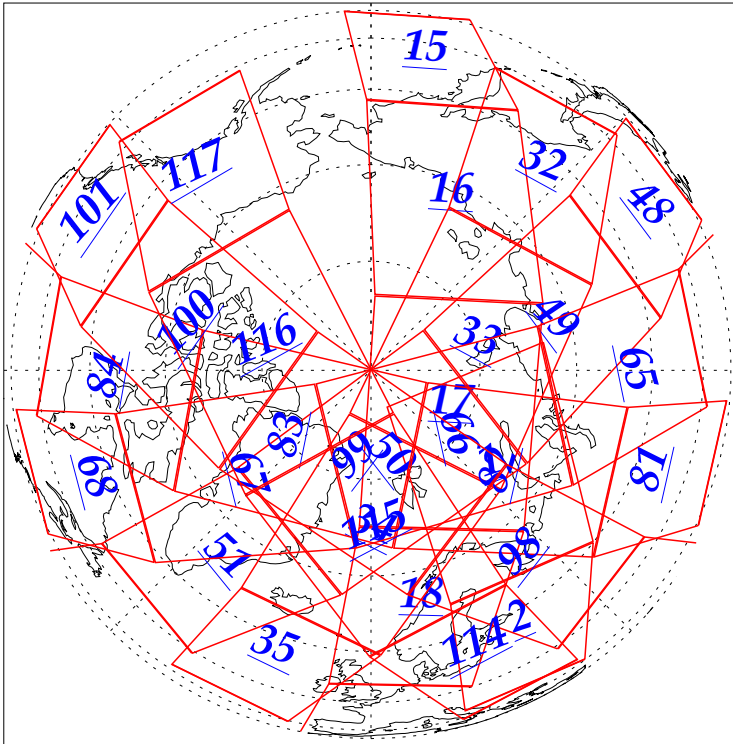

L1B Availability
AMSU Granules: 240
HSB Granules: 240
AIRS Granules: 240

2 Feb 2003
DoY 33
Aqua Day 274
Granules: 1 to 120

Granules: 121 to 240

Legend: AMSU Available, HSB Available, AIRS Available

L1B Availability
AMSU Granules: 240
HSB Granules: 240
AIRS Granules: 240

2 Feb 2003
DoY 33
Aqua Day 274

Ascending Granules

Descending Granules

Legend: AMSU Available, HSB Available, AIRS Available

L1B Availability
 AMSU Granules: 240
 HSB Granules: 240
 AIRS Granules: 240

2 Feb 2003
 DoY 33
 Aqua Day 274

Northern Hemisphere Granules

Southern Hemisphere Granules

Legend: AMSU Available, HSB Available, AIRS Available