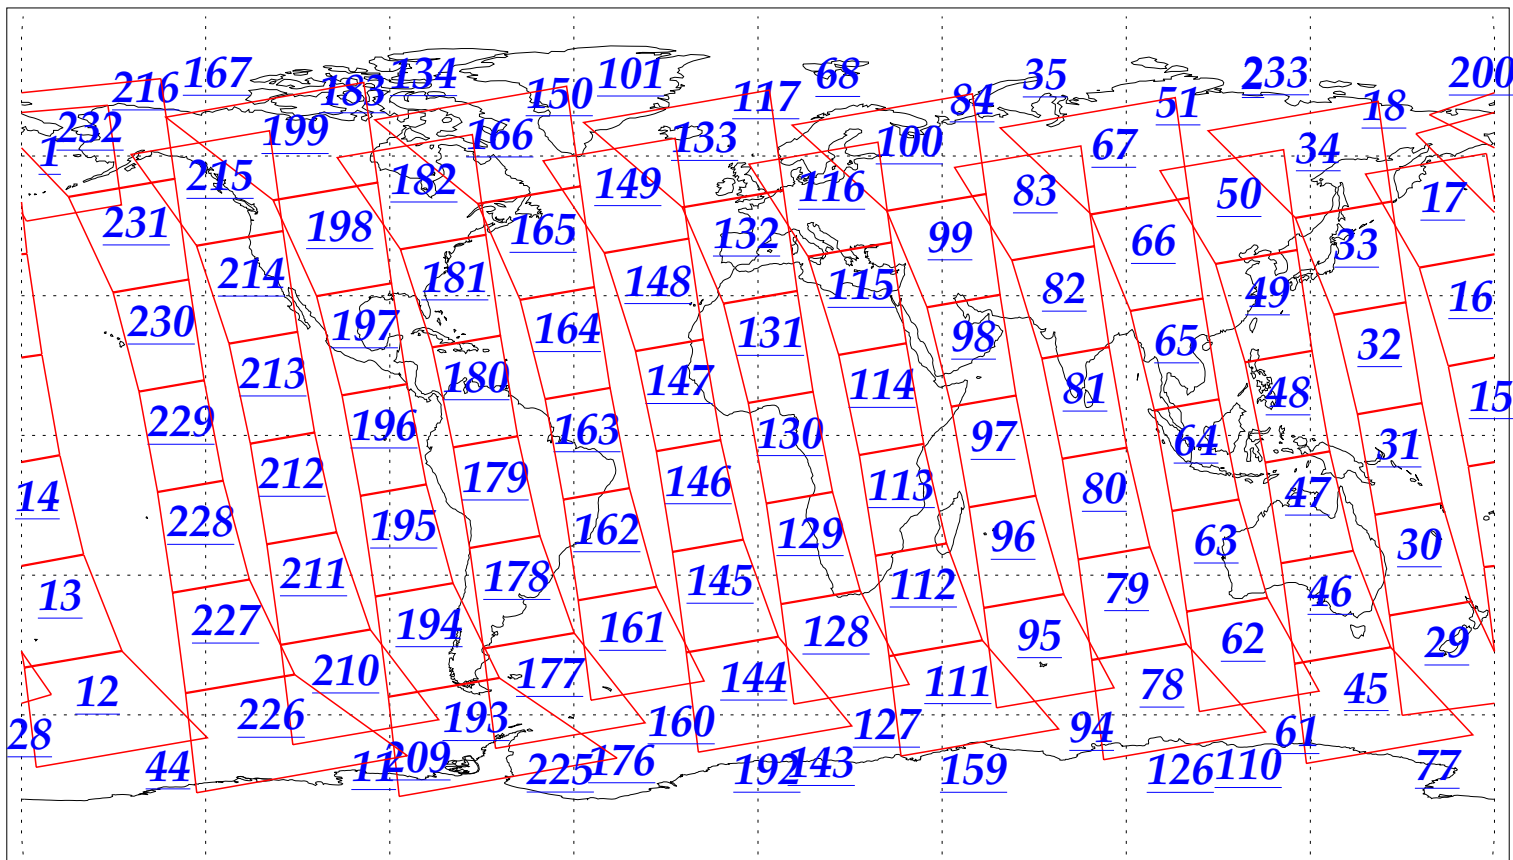

L1B Availability
AMSU Granules: 240
HSB Granules: 240
AIRS Granules: 240

31 Jan 2003
DoY 31
Aqua Day 272
Granules: 1 to 120

Granules: 121 to 240

Legend: AMSU Available, HSB Available, AIRS Available

L1B Availability
AMSU Granules: 240
HSB Granules: 240
AIRS Granules: 240

31 Jan 2003
DoY 31
Aqua Day 272

Ascending Granules

Descending Granules

Legend: AMSU Available, HSB Available, AIRS Available

L1B Availability
AMSU Granules: 240
HSB Granules: 240
AIRS Granules: 240

31 Jan 2003
DoY 31
Aqua Day 272

Northern Hemisphere Granules

Southern Hemisphere Granules

Legend: AMSU Available, HSB Available, AIRS Available