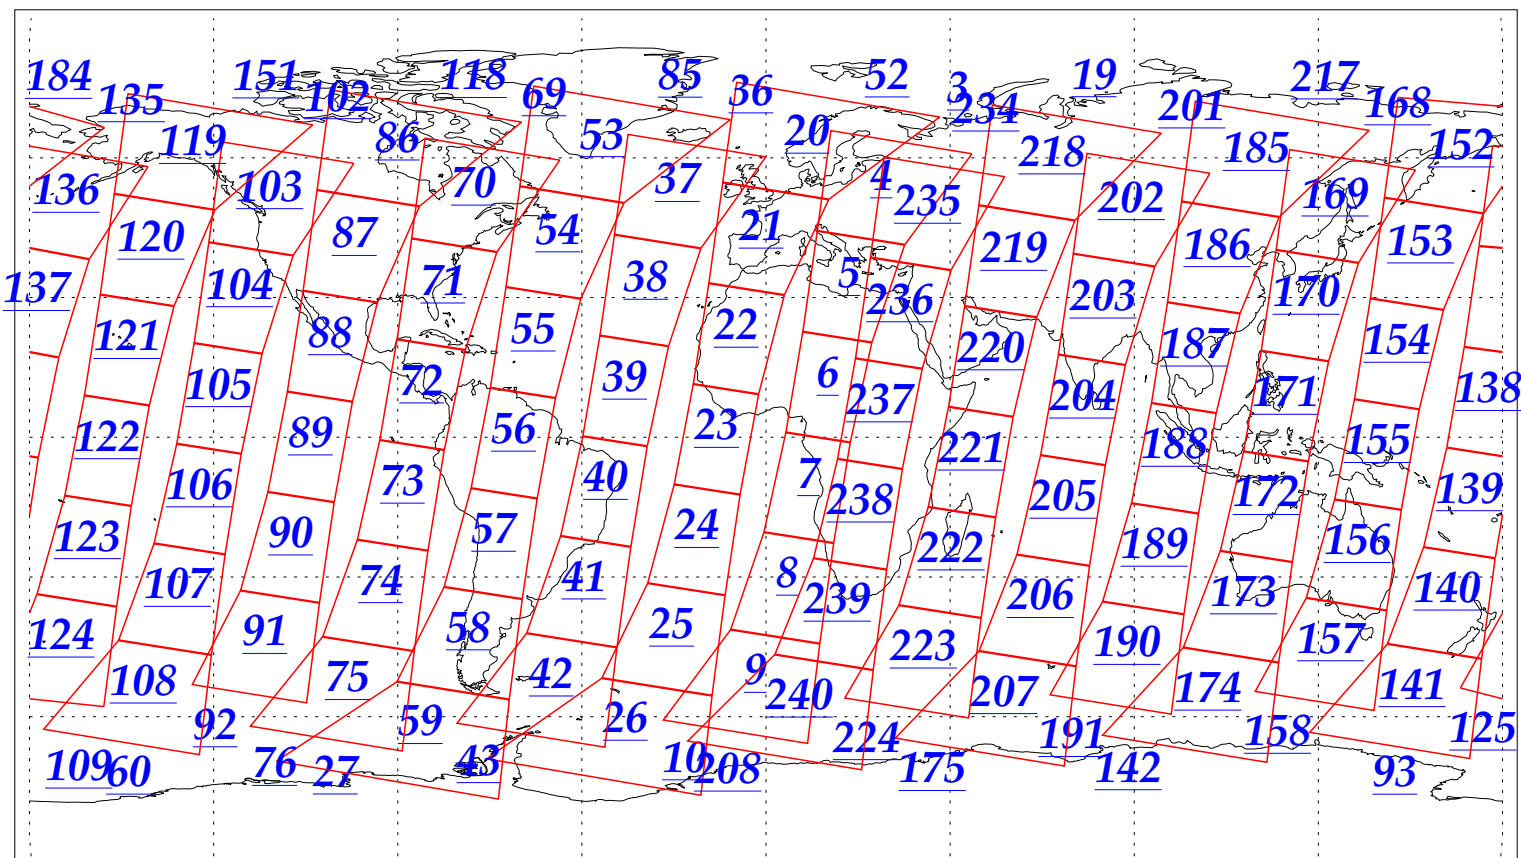

L1B Availability
AMSU Granules: 240
HSB Granules: 240
AIRS Granules: 240

31 Jan 2003
DoY 31
Aqua Day 272
Granules: 1 to 120

Granules: 121 to 240

Legend: AMSU Available, HSB Available, AIRS Available

L1B Availability
AMSU Granules: 240
HSB Granules: 240
AIRS Granules: 240

31 Jan 2003
DoY 31
Aqua Day 272

Ascending Granules

Descending Granules

Legend: AMSU Available, HSB Available, AIRS Available

L1B Availability
AMSU Granules: 240
HSB Granules: 240
AIRS Granules: 240

31 Jan 2003
DoY 31
Aqua Day 272

Northern Hemisphere Granules

Southern Hemisphere Granules

Legend: AMSU Available, HSB Available, AIRS Available