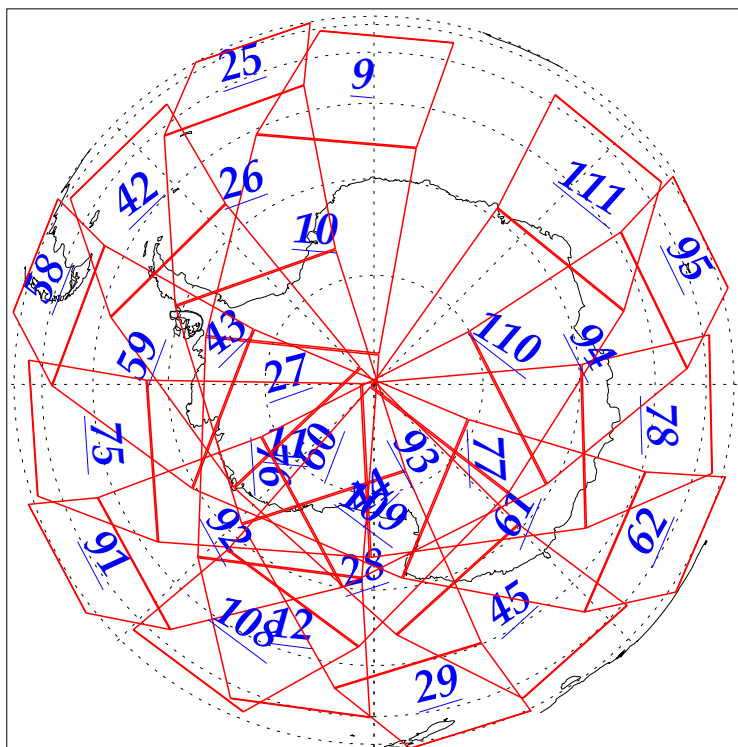

L1B Availability
AMSU Granules: 240
HSB Granules: 240
AIRS Granules: 240

31 Jan 2003
DoY 31
Aqua Day 272
Granules: 1 to 120

Granules: 121 to 240

Legend: AMSU Available, HSB Available, AIRS Available

L1B Availability
AMSU Granules: 240
HSB Granules: 240
AIRS Granules: 240

31 Jan 2003
DoY 31
Aqua Day 272

Ascending Granules

Descending Granules

Legend: AMSU Available, HSB Available, AIRS Available

L1B Availability
AMSU Granules: 240
HSB Granules: 240
AIRS Granules: 240

31 Jan 2003
DoY 31
Aqua Day 272

Northern Hemisphere Granules

Southern Hemisphere Granules

Legend: AMSU Available, HSB Available, AIRS Available