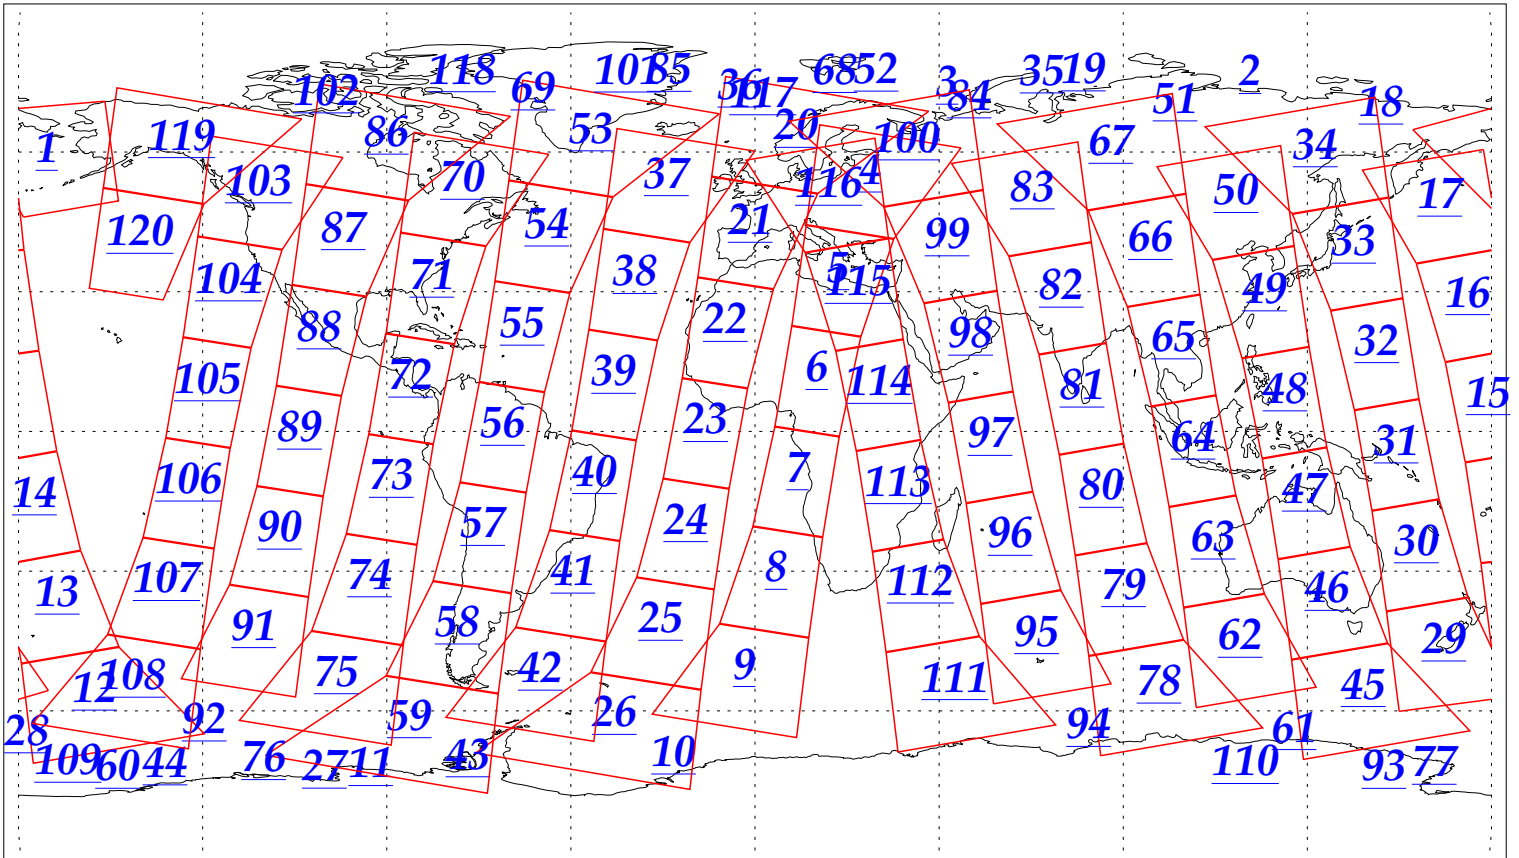

L1B Availability
AMSU Granules: 240
HSB Granules: 240
AIRS Granules: 240

31 Jan 2003
DoY 31
Aqua Day 272
Granules: 1 to 120

Granules: 121 to 240

Legend: AMSU Available, HSB Available, AIRS Available

L1B Availability
AMSU Granules: 240
HSB Granules: 240
AIRS Granules: 240

31 Jan 2003
DoY 31
Aqua Day 272

Ascending Granules

Descending Granules

Legend: AMSU Available, HSB Available, AIRS Available

L1B Availability
AMSU Granules: 240
HSB Granules: 240
AIRS Granules: 240

31 Jan 2003
DoY 31
Aqua Day 272

Northern Hemisphere Granules

Southern Hemisphere Granules

Legend: AMSU Available, HSB Available, AIRS Available