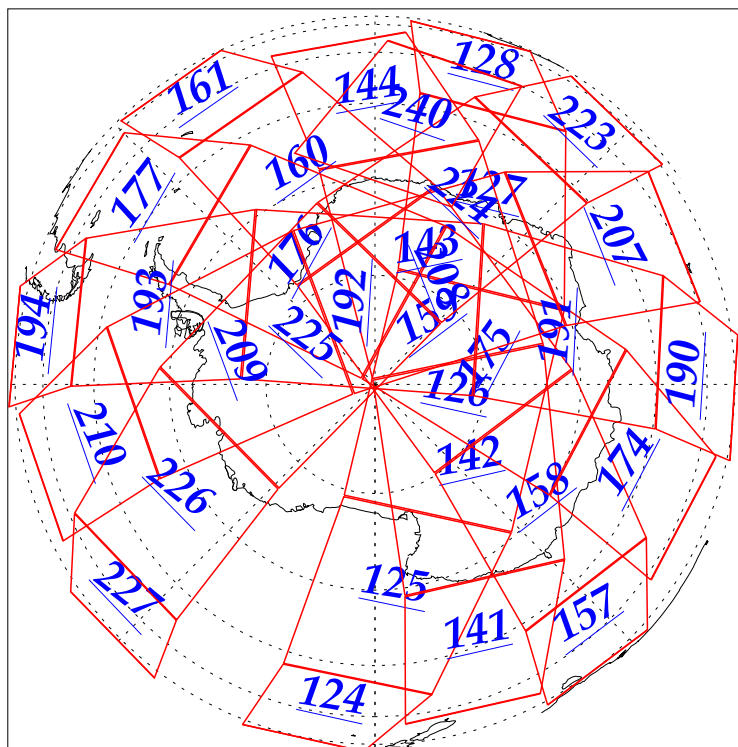

L1B Availability
AMSU Granules: 240
HSB Granules: 240
AIRS Granules: 240

31 Jan 2003
DoY 31
Aqua Day 272
Granules: 1 to 120

Granules: 121 to 240

Legend: AMSU Available, HSB Available, AIRS Available

L1B Availability
AMSU Granules: 240
HSB Granules: 240
AIRS Granules: 240

31 Jan 2003
DoY 31
Aqua Day 272

Ascending Granules

Descending Granules

Legend: AMSU Available, HSB Available, AIRS Available

L1B Availability
AMSU Granules: 240
HSB Granules: 240
AIRS Granules: 240

31 Jan 2003
DoY 31
Aqua Day 272

Northern Hemisphere Granules

Southern Hemisphere Granules

Legend: AMSU Available, HSB Available, AIRS Available