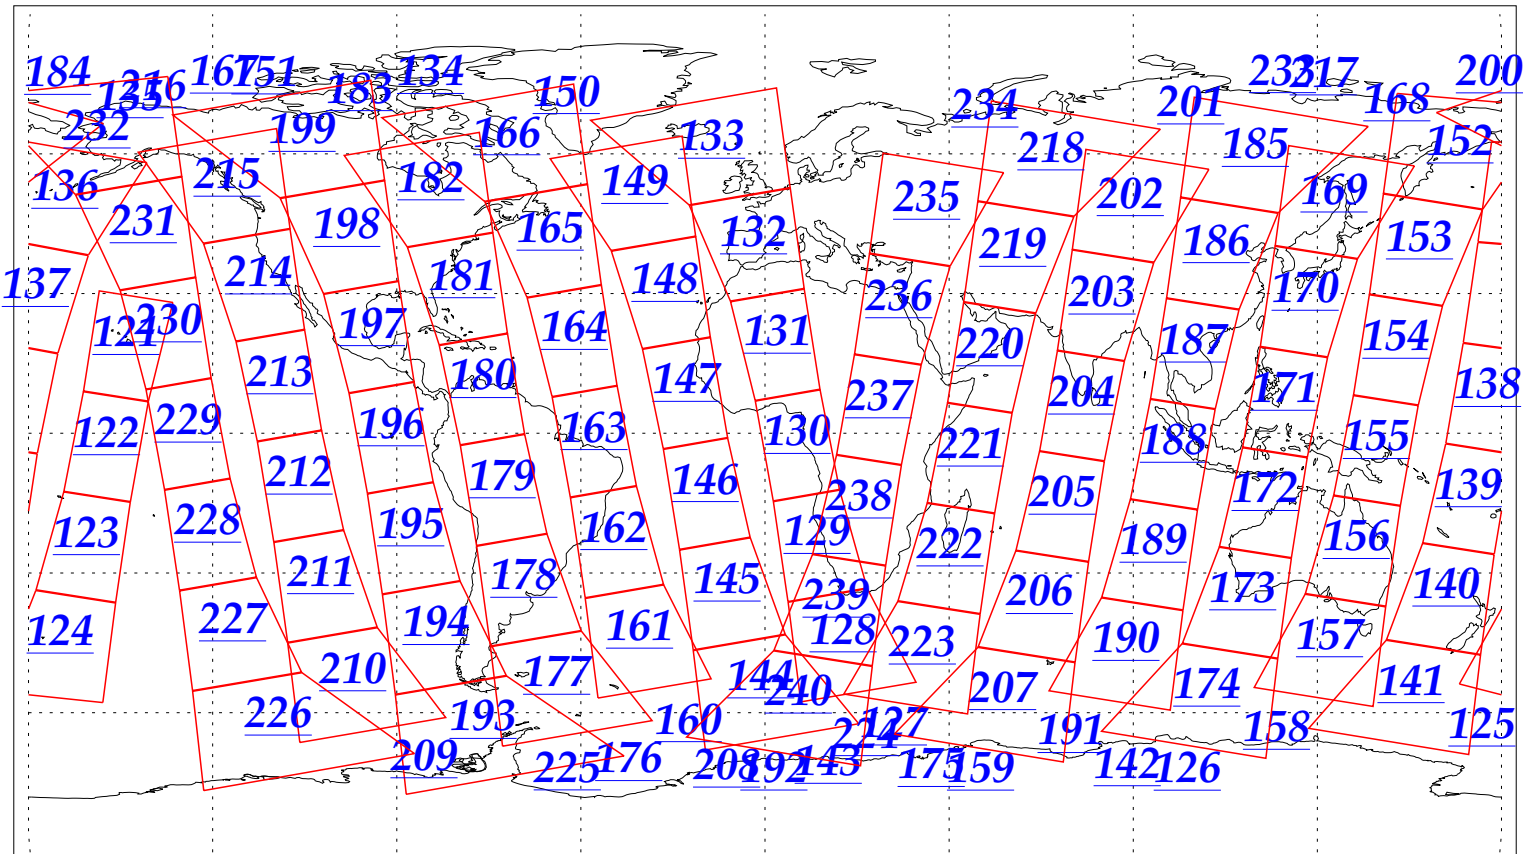

L1B Availability
AMSU Granules: 240
HSB Granules: 240
AIRS Granules: 240

31 Jan 2003
DoY 31
Aqua Day 272
Granules: 1 to 120

Granules: 121 to 240

Legend: AMSU Available, HSB Available, AIRS Available

L1B Availability
AMSU Granules: 240
HSB Granules: 240
AIRS Granules: 240

31 Jan 2003
DoY 31
Aqua Day 272

Ascending Granules

Descending Granules

Legend: AMSU Available, HSB Available, AIRS Available

L1B Availability
AMSU Granules: 240
HSB Granules: 240
AIRS Granules: 240

31 Jan 2003
DoY 31
Aqua Day 272