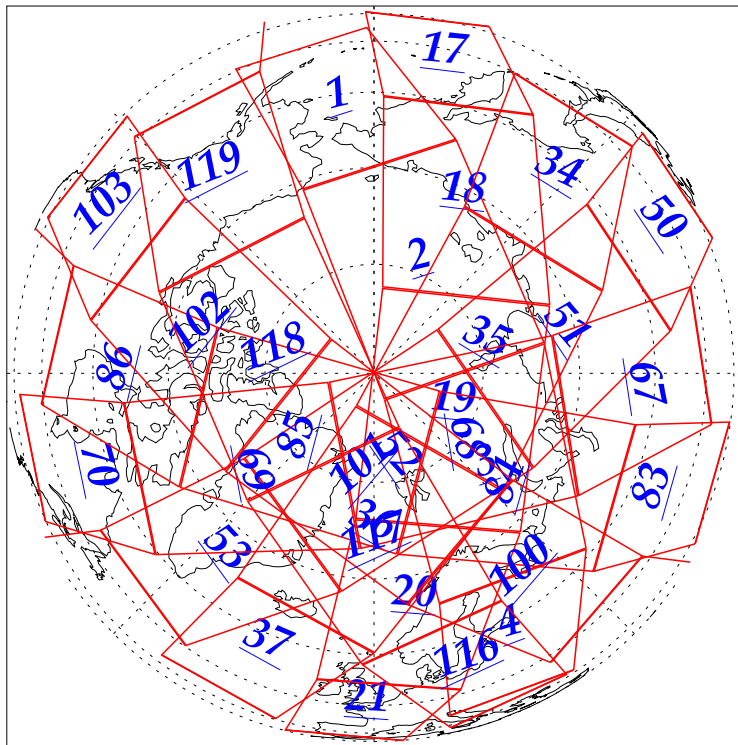

L1B Availability
AMSU Granules: 240
HSB Granules: 240
AIRS Granules: 240

31 Jan 2003
DoY 31
Aqua Day 272
Granules: 1 to 120

Granules: 121 to 240

Legend: AMSU Available, HSB Available, AIRS Available

L1B Availability
AMSU Granules: 240
HSB Granules: 240
AIRS Granules: 240

31 Jan 2003
DoY 31
Aqua Day 272

Ascending Granules

Descending Granules

Legend: AMSU Available, HSB Available, AIRS Available

L1B Availability
AMSU Granules: 240
HSB Granules: 240
AIRS Granules: 240

31 Jan 2003
DoY 31
Aqua Day 272

Northern Hemisphere Granules

Southern Hemisphere Granules

Legend: AMSU Available, HSB Available, AIRS Available