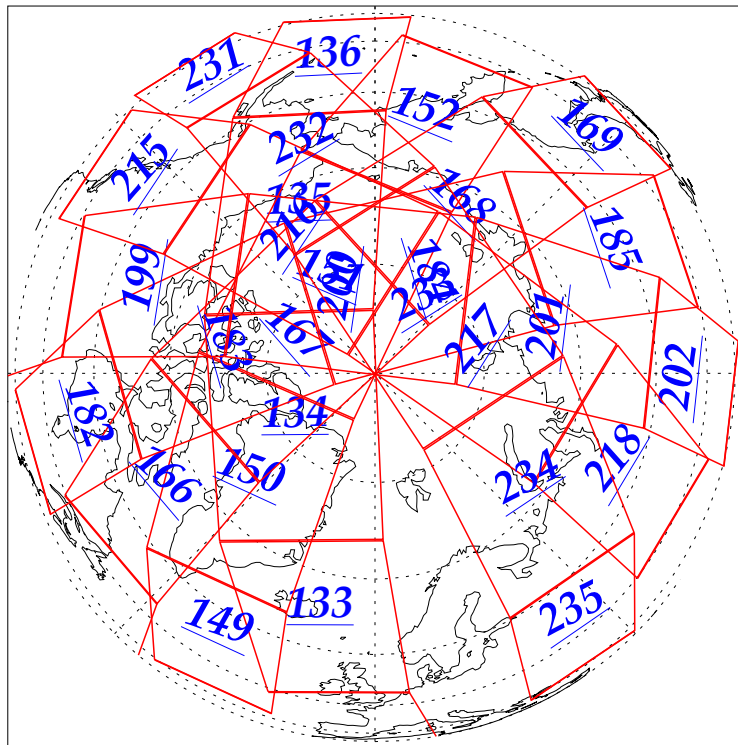

L1B Availability
AMSU Granules: 240
HSB Granules: 240
AIRS Granules: 240

31 Jan 2003
DoY 31
Aqua Day 272
Granules: 1 to 120

Granules: 121 to 240

Legend: AMSU Available, HSB Available, AIRS Available

L1B Availability
AMSU Granules: 240
HSB Granules: 240
AIRS Granules: 240

31 Jan 2003
DoY 31
Aqua Day 272

Ascending Granules

Descending Granules

Legend: AMSU Available, HSB Available, AIRS Available

L1B Availability
AMSU Granules: 240
HSB Granules: 240
AIRS Granules: 240

31 Jan 2003
DoY 31
Aqua Day 272

Northern Hemisphere Granules

Southern Hemisphere Granules

Legend: AMSU Available, HSB Available, AIRS Available